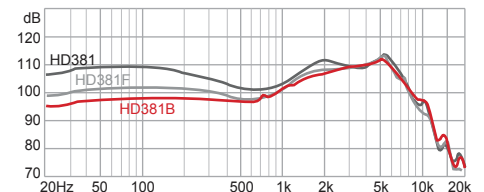

### HD381 series frequency response

Both the HD381 & S-brand CX400 have a similar curve, presenting a pronounced bass presence. The HD381 will surprise you with its powerful low end performance.

Both the HD381F & S-brand MDR-EX90LP have a similar curve. The HD381F features a flat response, suitable for most kinds of music, and delivers a sweet vocal sound, as if the singer was standing right in front of you.