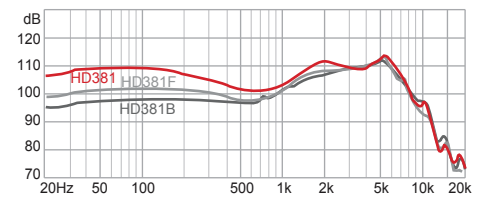

HD381 series frequency response

Both the HD381 & S-brand CX400 have a similar curve, presenting a pronounced bass presence. The HD381 will surprise you with its powerful low end performance.