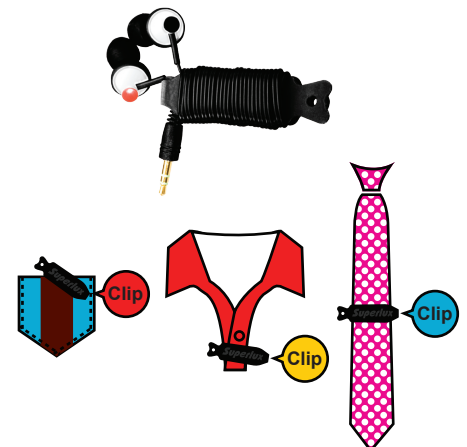

Maximum Power  
50mW

Cable  
0.6M (8.2 ft), straight

Connectors  
Φ3.5mm adaptor; gold-plated connections

Net Weight  
12g (9.75 oz)

Furnished Accessories  
Cable wrapper  
0.6m (2ft.) extension cable  
Ear adapter, black, large, 1 pair  
Ear adapter, gray, medium, 1 pair

### Features

Comfortable and personalized fit.

Natural, balanced sound.

High efficiency and wide dynamic range.

Patented dual function cable wrapper/clip included.

0.6m (2ft.) extension cable, 1 pair of large ear adapters and 1 pair of medium ear adapters.

### Patented multi-function cable wrapper/clip

[www.superlux.com.tw](http://www.superlux.com.tw)