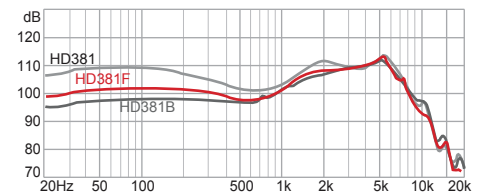

### HD381 series frequency response

Both the HD381 & S-brand CX400 have a similar curve, presenting a pronounced bass presence. The HD381 will surprise you with its powerful low end performance.

Both the HD381F & S-brand MDR-EX90LP have a similar curve. The HD381F features a flat response, suitable for most kinds of music, and delivers a sweet vocal sound, as if the singer was standing right in front of you.