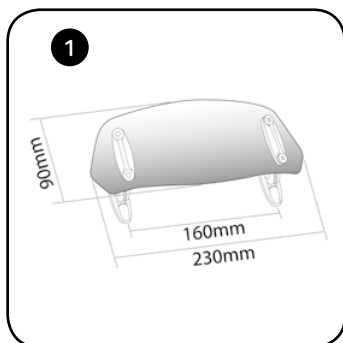

PART#	W	H
6319		$120.48

PART#	W	H
6320		$120.48

PART#	W	H
6375		$120.48

The multi-adjustable clip-on visors can be mounted on the Puig windshield as well as on the stock one. Check compatibility and references [in our website](#).

SPARES	PART#	W	H	N
MULTI-ADJUSTABLE MECHANISM BY PAIR	6799			$84,82
VISOR SPARE N.1 (230 x 90 mm.)	6871		$38,55	
VISOR SPARE N.2 (277 x 100 mm.)	6872		$38,55	
VISOR SPARE N.3 (325 x 102 mm.)	6873		$38,55