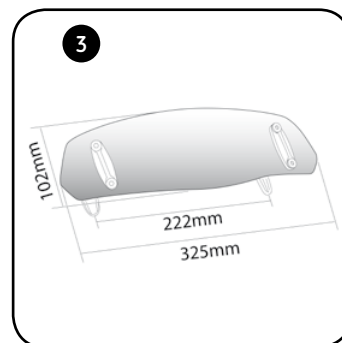

PART#	W	H
6319		$120.48

PART#	W	H
6320		$120.48

PART#	W	H
6375		$120.48

The multi-adjustable clip-on visors can be mounted on the Puig windshield as well as on the stock one. Check compatibility and references [in our website](#).

SPARES	PART#	W	H	N
MULTI-ADJUSTABLE MECHANISM BY PAIR	6799			$84,82
VISOR SPARE N.1 (230 x 90 mm.)	6871		$38,55	
VISOR SPARE N.2 (277 x 100 mm.)	6872		$38,55	
VISOR SPARE N.3 (325 x 102 mm.)	6873		$38,55