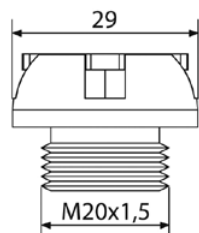

PLUG-OIL CAPS

TYPES OF PLUG-OIL CAPS

2019
MODELS:
www.puigusa.com

PART# 6155