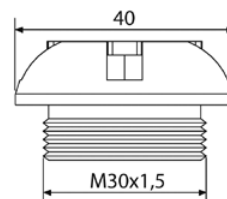

PLUG-OIL CAPS

TYPES OF PLUG-OIL CAPS

2019
MODELS:
www.puigusa.com

PART# 6158

MODEL	YEAR	PART#	R	O	A	T	N	P	V
APRILIA									
DORSODURO 750	08' - 16'	6777							
DORSODURO 900	17' - 19'	6777							
RSV4	09' - 12'	6777							
RSV4 FACTORY	13' - 14'	6777							
RSV4 R	13' - 14'	6777							
RSV4 RF	15' - 19'	6777							
RSV4 RR	15' - 19'	6777							
SHIVER 750	07' - 16'	6777							
SHIVER 900	17' - 19'	6155							
TUONO 1000R	06' - 10'	6777							
TUONO V4R	11' - 14'	6777							
TUONO V4 1100 RR	15' - 19'	6777							
TUONO V4 1100 FACTORY	15' - 19'	6777							
BMW									
G310 R	16' - 19'	8764							
R1200 GS	04' - 18'	6779							
R1200GS EXCLUSIVE	17' - 18'	6779							
R1200GS RALLYE	17' - 18'	6779							
R1200 GS ADVENTURE	06' - 18'	6779							
R1250GS	18' - 19'	6779							
R1200 S	06' - 08'	6779							
R1200 R	15' - 18'	6779							

MODEL	YEAR	PART#	R	O	A	T	N	P	V
R1200 RS	15' - 18'	6779							
R NINE T	14' - 19'	6779							
R NINE T SCRAMBLER	16' - 19'	6779							
R NINE T URBAN G/S	17' - 19'	6779							
R NINE T PURE/RACER	17' - 19'	6779							
S1000 R	14' - 19'	6778							
S1000 RR	09' - 18'	6778							
S1000 XR	15' - 19'	6778							
DUCATI									
848	08' - 13'	6156							
899 PANIGALE	14' - 15'	6156							
959 PANIGALE	16' - 19'	6156							
959 PANIGALE CORSE	18' - 19'	6156							
PANIGALE V4	18' - 19'	6156							
PANIGALE V4S	18' - 19'	6156							
PANIGALE V4 SPECIALE	18' - 19'	6156							
1299 PANIGALE/S	15' - 17'	6156							
HYPERMOTARD 796	10' - 13'	6156							
HYPERMOTARD 821/SP	13' - 15'	6156							
HYPERMOTARD 939/SP	16' - 19'	6156							
HYPERSTRADA 939/SP	16' - 17'	6156							
MONSTER 696	08' - 14'	6156							
MONSTER 796	10' - 14'	6156