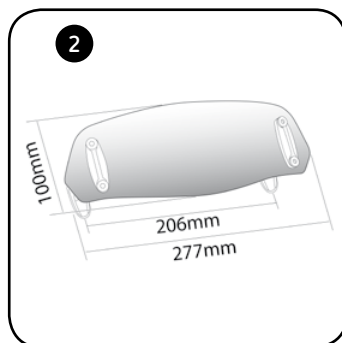

PART#	W	H
6319		$120.48

PART#	W	H
6320		$120.48

PART#	W	H
6375		$120.48

The multi-adjustable clip-on visors can be mounted on the Puig windshield as well as on the stock one. Check compatibility and references [in our website](#).

SPARES	PART#	W	H	N
MULTI-ADJUSTABLE MECHANISM BY PAIR	6799			$84,82
VISOR SPARE N.1 (230 x 90 mm.)	6871		$38,55	
VISOR SPARE N.2 (277 x 100 mm.)	6872		$38,55	
VISOR SPARE N.3 (325 x 102 mm.)	6873		$38,55