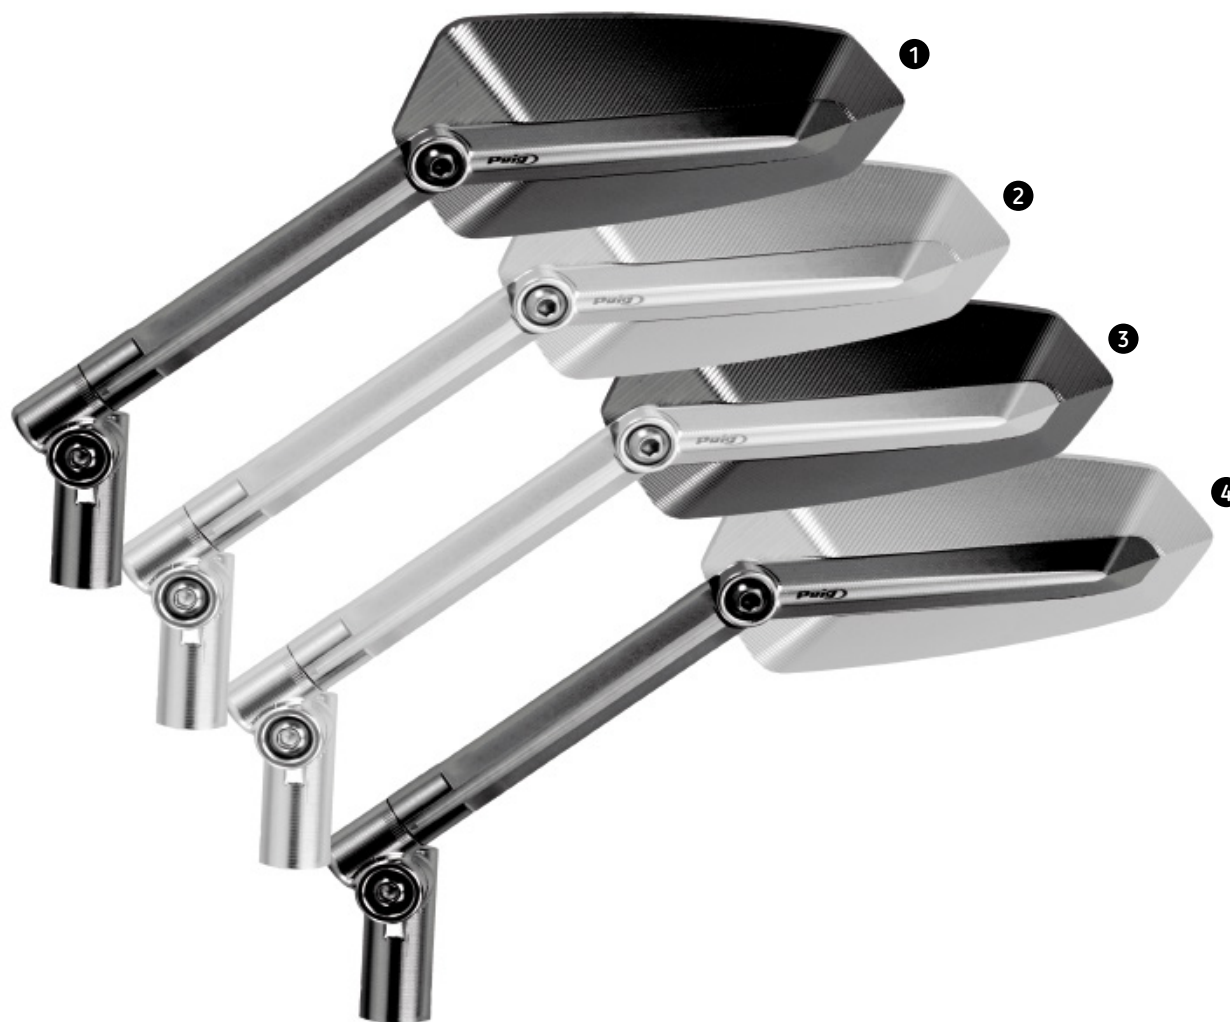

IMPORTANT: Indicate code color after part#. Example: 0973A.

**ANTI-GLARE
GLASS**

NOT HOMOLOGATED

ADJUSTABLE
Inclination and height.

ADAPTABLE
Available adapters for
handlebar and fairing
fitting.

MATERIAL
Manufactured from
billet aluminium and
anodized.