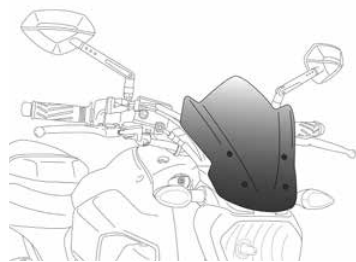

WINDSHIELDS SPECIFIC FOR NON-ROUND HEADLIGHTS

HI-TECH PARTS | TYPE OF WINDSHIELD:

2019
MODELS:
www.puigusa.com

SPORT