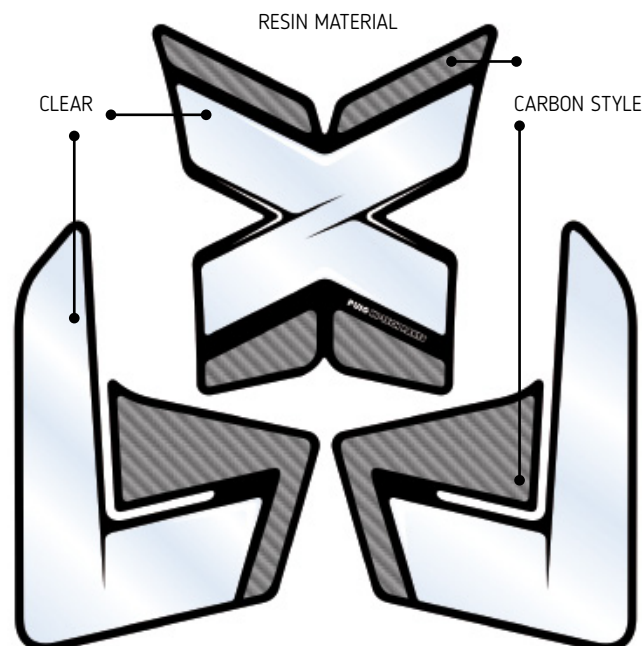

// DESIGNED SPECIALLY FOR EACH MOTORCYCLE

The kit consists on three elements: Frontal protection and two side protections which improve grip on curves.

8439C

TANKPAD X-TREME
YAMAHA MT-09

(TBA) Item under development. Check price on our website.
IMPORTANT: Indicate code color after part#. Example: 0973A.