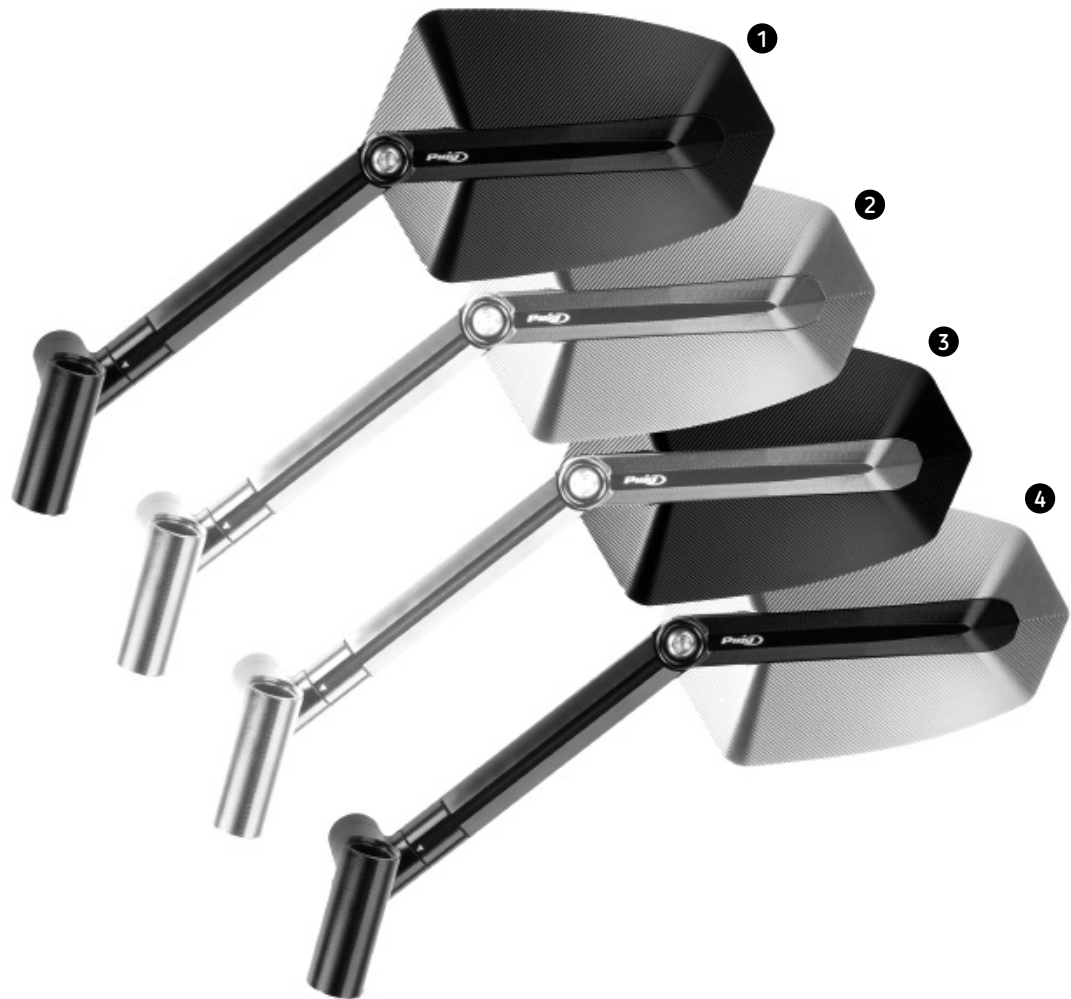

**ANTI GLARE
GLASS**

HOMOLOGATED

ADJUSTABLE
Inclination and height.

ADAPTABLE
Available adapters for handlebar and fairing fitting.

MATERIAL
Manufactured from billet aluminium and anodized.

N Black
D Anodized Aluminium

MODEL	SIDE	PART#	N D
UNIVERSAL THREAD M10	RIGHT	002NN (1) (#)	$147.23
UNIVERSAL THREAD M10	RIGHT	002DD (2) (#)	$147.23
UNIVERSAL THREAD M10	RIGHT	002DN (3) (#)	$147.23
UNIVERSAL THREAD M10	RIGHT	002ND (4) (#)	$147.23
UNIVERSAL THREAD M10	LEFT	001NN (1)	$147.23
UNIVERSAL THREAD M10	LEFT	001DD (2)	$147.23
UNIVERSAL THREAD M10	LEFT	001DN (3)	$147.23
UNIVERSAL THREAD M10	LEFT	001ND (4)	$147.23

FOR THOSE MODELS REQUIRING ADAPTOR TO HANDLEBAR **SEE PAGE 378**
FOR THOSE MODELS REQUIRING ADAPTOR TO ATTACH TO THE FAIRING **SEE PAGE 396**

(#) KIT ADAPTER DELIVERED: M10 x 1,25 (reverse thread).

(TBA) Item under development. Check price on our website.
IMPORTANT: Indicate code color after part#. Example: 0973A.