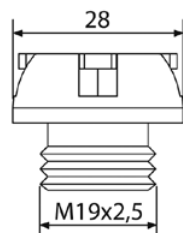

PLUG-OIL CAPS

TYPES OF PLUG-OIL CAPS

2019
MODELS:
www.puigusa.com

PART# 6156

MODEL	YEAR	PART#	R	O	A	T	N	P	V
Z650	17' - 19'	6156							
Z800	13' - 16'	6156							
Z800E	13' - 16'	6156							
Z900	17' - 19'	6156							
Z900RS	18' - 19'	6156							
Z1000	10' - 19'	6156							
Z1000R	17' - 19'	6156							
ZX-6R	03' - 16'	6158							
ZX-6R 636	13' - 16'	6158							
ZX-6R 636	19'	6158							
ZX-10R	16' - 19'	6158							
ZX-10RR	17' - 19'	6158							
ZZR1200	02' - 05'	6158							
ZX-14R	06' - 19'	6158							
KTM									
200 DUKE	12' - 15'	7140							
390 DUKE	13' - 19'	7140							
690 DUKE/R	12' - 19'	6780							
690 DUKE R	12' - 17'	6780							
790 DUKE	18' - 19'	6780							
990 SUPERMOTO/R	08' - 13'	6780							
1290 SUPERDUKE R	14' - 19'	6780							
1290 SUPERDUKE GT	16' - 19'	6780							

MODEL	YEAR	PART#	R	O	A	T	N	P	V
RC125/390	14' - 19'	7140							
SUZUKI									
B-KING	08' - 11'	6155							
V-STROM 250	17' - 19'	6155							
V-STROM 650	04' - 19'	6155							
V-STROM 650XT	15' - 19'	6155							
V-STROM 1000	14' - 19'	6155							
V-STROM 1000XT	17' - 19'	6155							
BANDIT 650	09' - 11'	6155							
BANDIT 650S	05' - 14'	6155							
BANDIT 1200S	01' - 06'	6155							
BANDIT 1250	10' - 13'	6155							
BANDIT 1250S	07' - 16'	6155							
GSX650F	08' - 16'	6155							
GSX1250F	10' - 17'	6155							
GSX-S750	11' - 16'	6155							
GSX-S750	17' - 19'	6155							
GSX-S1000	15' - 19'	6155							
GSX-S1000F	15' - 19'	6155							
GSX-R250	17' - 19'	6155							
GSX-R600	01' - 16'	6155							
GSX-R750	01' - 16'	6155							
GSX-R1000	01' - 16'	6155