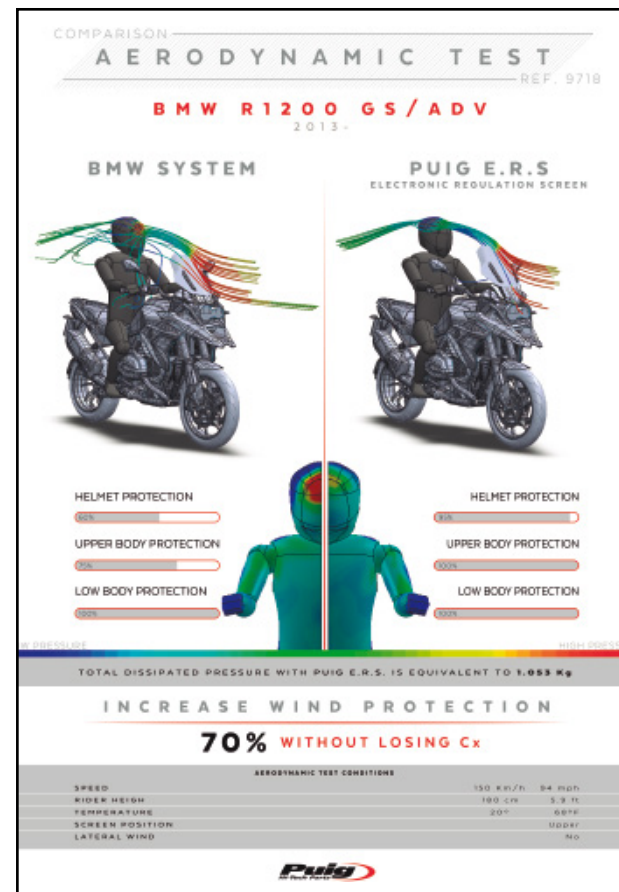

Aerodynamic tests supplied along with most of our windscreens.

MODEL	YEAR	PART#	MSRP
BMW			
F750GS	18' - 19'	3157N	
F850GS	18' - 19'	3157N	
R1200GS	13' - 18'	9718N	$598.98
R1200GS ADVENTURE	14' - 18'	9718N	$598.98
R1200GS EXCLUSIVE	17' - 18'	9718N	$598.98
R1200GS RALLYE	17' - 18'	9718N	$598.98

MODEL	YEAR	PART#	MSRP
R1250GS	18' - 19'	9718N	$598.98
R1250GS ADVENTURE	18' - 19'	9718N	$598.98
SUZUKI			
DL1000XT V-STROM	17' - 19'	3174N	TBA
YAMAHA			
FJ-09	15' - 17'	0067N	TBA

(TBA) Item under development. Check price on our website.