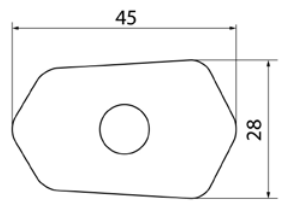

MODEL	YEAR	PART#	N
YAMAHA			
FAZER8	13' - 16'	3960	$24.95
FJR1300A/AS	06' - 19'	3959	$24.95
FZ1/FAZER	06' - 15'	3960	$24.95
FZ6	04' - 06'	3960	$24.95
FZ6 FAZER	07' - 08'	3960	$24.95
FZ6R	10' - 16'	3960	$24.95
FZ8 FAZER	10' - 12'	3960	$24.95
FZS600/1000 FAZER	01' - 05'	3959	$24.95
FZ-09	13' - 16'	3960	$24.95
FZ-09 / MT-09 (SET TO SUBSTITUTE TURN SIGNALS POSITION)	17' - 19'	9465	$73.26
MT-09 SP (SET TO SUBSTITUTE TURN SIGNALS POSITION)	18' - 19'	9465	$73.26
FJ-09 / TRACER 900	15' - 19'	3960	$24.95
TRACER 900GT	18' - 19'	3960	$24.95

MODEL	YEAR	PART#	N
FZ-10 / MT-10	16' - 19'	3960	$24.95
FZ-10 / MT-10 SP	17' - 19'	3960	$24.95
FZ-07 / MT-07	14' - 19'	3960	$24.95
XSR700	16' - 19'	3960	$24.95
XSR700 XTRIBUTE	19'	3960	$24.95
XSR900	16' - 19'	3960	$24.95
XT660Z TÉNÉRÉ	12' - 19'	3959	$24.95
YZF 600 R THUNDERCAT	96' - 02'	3959	$24.95
YZF 1000 R THUNDERACE	96' - 03'	3959	$24.95
YZF-R1	98' - 01'	3959	$24.95
YZF-R1	02' - 14'	3960	$24.95
YZF-R3	15' - 19'	3960	$24.95
YZF-R6	99' - 02'	3959	$24.95
YZF-R6	03' - 16'	3960	$24.95
YZF-R6	17' - 19'	3960	$24.95

PART# 5329

(#) Bracket set front Puig turn signals.
(&) Bracket set rear Puig turn signals.
(*) Check price with your distributor.

(TBA) Item under development. Check price on our website.
IMPORTANT: Indicate code color after part#. Example: 0973A.