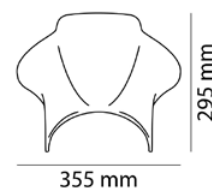

2 FIXATION POINTS