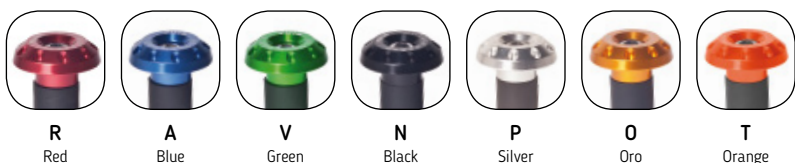

(TBA) Item under development. Check price on our website.
IMPORTANT: Indicate code color after part#. Example: 0973A.