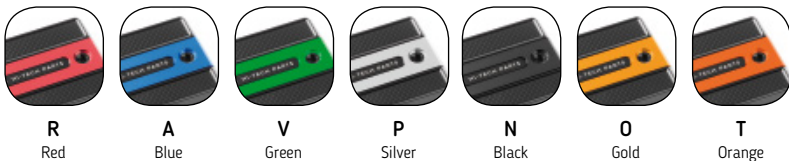

MODEL	YEAR	BRAKE FLUID TANK CAP		CLUTCH FLUID TANK CAP	
CB650R NEO SPORTS CAFE	19'	9262	$29.63		
CB1000R	08' - 16'	9264	$29.63	9262	$29.63
CB1000R NEO SPORTS CAFE	18' - 19'	9758	$37.05		
CB1100	13' - 14'	9262	$29.63	9262	$29.63
CB1100EX	14' - 19'	9262	$29.63	9262	$29.63
CB1100RS	17' - 19'	9262	$29.63	9262	$29.63
CBR250R	11' - 14'	9274	$29.63		
CBR500R	13' - 18'	9274	$29.63		
CBR600F	86' - 07'	9262	$29.63		
CBR600F	11' - 13'	9262	$29.63		
CBR650F	14' - 19'	9262	$29.63		
CBR600RR	07' - 09'	9264	$29.63		
CBR900RR	98' - 99'	9262	$29.63		
CBR1000RR FIRE BLADE	04' - 07'	9264	$29.63	9262	$29.63
CBR1000RR FIRE BLADE	08' - 11'	9264	$29.63		
CBR1000RR FIRE BLADE	12' - 16'	9264	$29.63		
CBR1000RR FIREBLADE/SP/SP2	17' - 19'	9264	$29.63		
NC700S/X	12' - 13'	9262	$29.63		
NC700 / NC750S/X	14' - 19'	9262	$29.63		
GROM 125	14' - 19'	9274	$29.63		
VFR800	02' - 05'	9262	$29.63	9262	$29.63
VFR800F	14' - 19'	9262	$29.63	9262	$29.63
VFR1200X	12' - 19'	9262	$29.63	9262	$29.63
KAWASAKI					
ER-6N	09' - 16'	9275	$35.57		
NINJA 650R	09' - 16'	9275	$35.57		
NINJA 650	17' - 19'	CHECK WEBSITE			
NINJA 1000	10' - 19'	9264	$29.63		
NINJA H2 SX	18' - 19'	9264	$29.63		
VERSYS-X 300	17' - 19'	CHECK WEBSITE			
VERSYS 650	09' - 19'	9275	$35.57		
VERSYS 1000	15' - 19'	9275	$35.57		
VULCAN S	15' - 19'	9275	$35.57		
VULCAN S CAFE	17' - 19'	9275	$35.57		
Z125	19'	9274	$29.63		
Z650	17' - 19'	9275	$35.57		
Z800	13' - 16'	9275	$35.57		
Z800E	13' - 16'	9275	$35.57		
Z900	17' - 19'	9275	$35.57		
Z900RS	18' - 19'	9264	$29.63		
Z1000	07' - 09'	9264	$29.63		
Z1000	10' - 19'	9277	$29.63		

(TBA) Item under development. Check price on our website.
(#) BMW R NINE T with production code DA6, DA16
(&) BMW R NINE T with production code OJ01, OJ03

IMPORTANT: Indicate code color after part#. Example: 0973A.