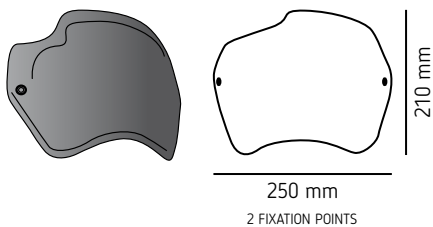

// ASYMMETRIC FRONTAL PLATE

(Only Ref. 9177, 9522)