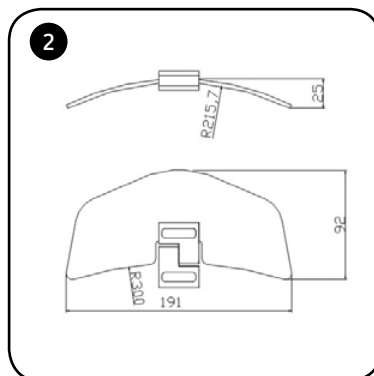

MODEL	PART#	W	H	D
DEFLECTOR 1	4639	$69.94	$69.94	
DEFLECTOR 2	4717	$69.94	$69.94	
DEFLECTOR 3	4835	$89.95		
DEFLECTOR 4	4837	$89.95		
METALLIC MECHANISM	6878			$56.68

W
Clear

H
Smoke

D
Anodized

(TBA) Item under development. Check price on our website.

IMPORTANT: Indicate code color after part#. Example: 0973A.