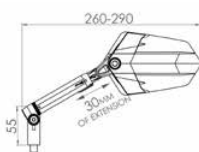

ADJUSTABLE
Inclination, adjustment, and extension of the mirror.