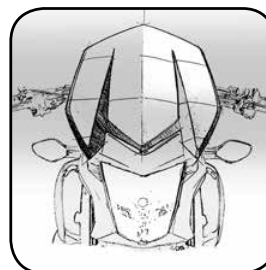

A specific design for each bike.