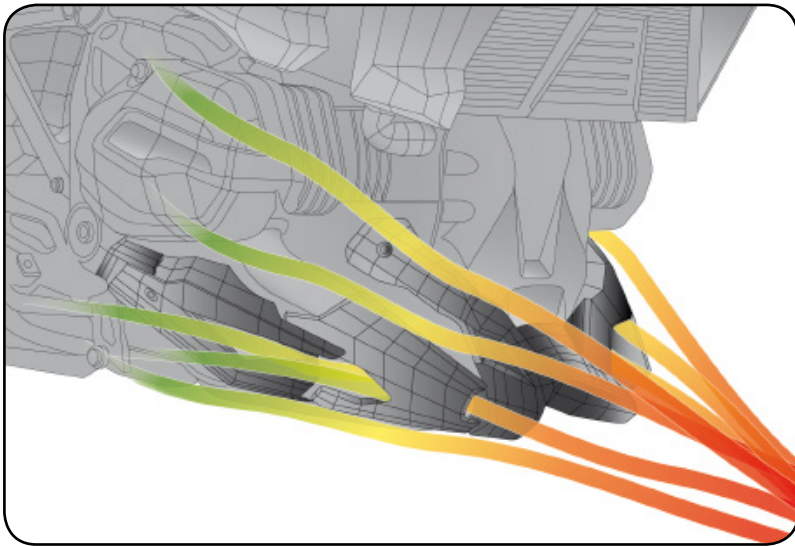

(TBA) Item under development. Check price on our website.

IMPORTANT: Indicate code color after part#. Example: 0973A.

Puig
RACING SLIPSTREAMER

// EACH BIKE MODEL HAS ITS OWN DESIGN AND STYLE, TESTED IN OUR VIRTUAL WIND TUNNEL.