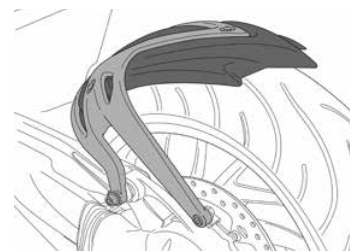

FENDER R

FENDER S WITH
ALUMINUM SUPPORT

MODEL	YEAR	TYPE OF REAR HUGGER	PART#	J	C
APRILIA					
SHIVER 750	07' - 16'	FENDER S	4902	\$157.51	\$184.95
SHIVER 750 GT	08' - 16'	FENDER S	4902	\$157.51	\$184.95
SHIVER 900	17' - 19'	FENDER S	4902	\$157.51	\$184.95
BMW					
G310 GS	17' - 19'	FENDER S	9949	TBA	TBA
F650 GS	99' - 07'	FENDER S	5925	\$182.86	\$186.06
F650 GS	08' - 12'	FENDER S	5865	\$157.51	\$184.95
F700 GS	12' - 17'	FENDER S	6366	\$184.18	\$205.71
F750GS	18' - 19'	FENDER S	9761	TBA	TBA
F800 GS	08' - 17'	FENDER S	5865	\$157.51	\$184.95
F800 GS ADVENTURE	13' - 17'	FENDER S	5865	\$157.51	\$184.95
F800 GT	13' - 19'	FENDER S	6447	\$157.51	\$184.95
F800 R	09' - 19'	FENDER S	5882	\$157.51	\$184.95
F850GS	18' - 19'	FENDER S	9761	TBA	TBA
G650 GS	11' - 16'	FENDER S	5925	\$182.86	\$186.06
K1200 R	05' - 08'	FENDER WITH SUPPORT (NC) (#)	5887	\$250.45	\$255.48
K1200 R SPORT	07' - 08'	FENDER WITH SUPPORT (NC) (#)	5887	\$250.45	\$255.48
K1200 S	04' - 08'	FENDER WITH SUPPORT (NC) (#)	5887	\$250.45	\$255.48
K1300 R	09' - 16'	FENDER WITH SUPPORT (NC) (#)	5887	\$250.45	\$255.48
K1300 S	09' - 16'	FENDER WITH SUPPORT (NC) (#)	5887	\$250.45	\$255.48
R1100 GS	94' - 99'	FENDER WITH SUPPORT (NC) (#)	5886	\$213.09	\$229.31
R1150 GS	99' - 04'	FENDER WITH SUPPORT (NC) (#)	5886	\$213.09	\$229.31
R1150 GS ADVENTURE	02' - 05'	FENDER WITH SUPPORT (NC) (#)	5886	\$213.09	\$229.31
R1200 GS	04' - 12'	FENDER WITH SUPPORT (#)	5055	\$250.45	\$255.48
R1200 GS	13' - 17'	FENDER WITH SUPPORT (#)	6352	\$250.45	\$255.48
R1200 GS	18'	FENDER WITH SUPPORT (#)	1947	\$250.45	\$255.48
R1200GS EXCLUSIVE	17'	FENDER WITH SUPPORT (#)	6352	\$250.45	\$255.48
R1200GS RALLYE	17'	FENDER WITH SUPPORT (#)	6352	\$250.45	\$255.48
R1200GS EXCLUSIVE	18'	FENDER WITH SUPPORT (#)	1947	\$250.45	\$255.48
R1200GS RALLYE	18'	FENDER WITH SUPPORT (#)	1947	\$250.45	\$255.48
R1200 GS ADVENTURE	06' - 13'	FENDER WITH SUPPORT (#)	5055	\$250.45	\$255.48
R1200GS ADVENTURE	14' - 17'	FENDER WITH SUPPORT (#)	6352	\$250.45	\$255.48
R1200GS ADVENTURE	18'	FENDER WITH SUPPORT (#)	1947	\$250.45	\$255.48
R1250GS	18' - 19'	FENDER WITH SUPPORT (#)	1947	\$250.45	\$255.48