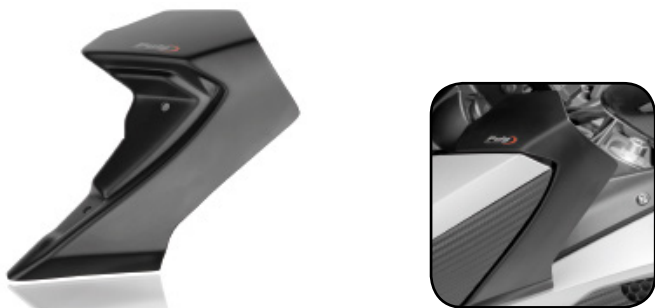

ALUMINIUM BASE

// FRONT DEFLECTOR

MODEL	YEAR	PART#	J	C
YAMAHA				
MT-09 TRACER	15' - 17'	8090	$208.93	$217.43

// EXHAUST PROTECTOR - DEFLECTOR

MODEL	YEAR	PART#	P
BMW			
R1200 RT	14' - 18'	8546	$124.95