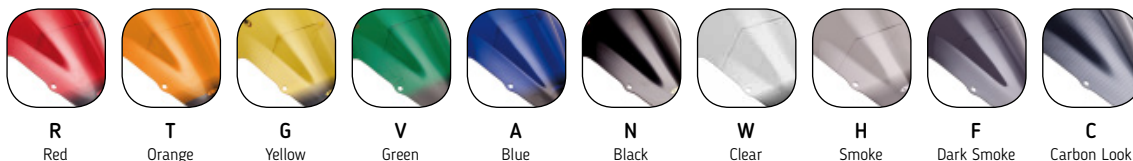

ANODIZED ALUMINIUM SCREWS AVAILABLE ON PAGE 369

(TBA) Item under development. Check price on our website.

(-) Adjustable in width and height.

(Z) Z-RACING Design. For more info check website.

(R) R-RACER Design. For more info check website.

CARBON LOOK: Racing screen available only.

NOTE COLORS: F and N colors delivered without silk print.

IMPORTANT: Indicate code color after part#. Example: 0973A.