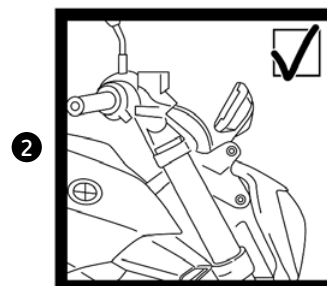

WINDSHIELDS SPECIFIC FOR NON-ROUND HEADLIGHTS

HI-TECH PARTS | TYPE OF WINDSHIELD:

2019
MODELS:
www.puigusa.com

MODEL	YEAR	TYPE OF NAKED NEW GENERATION	PART#	DIMENSIONS (inch) Height x Width	HEIGHT (MM) Respect OEM	R N	T W	G H	V F	A C	
APRILIA											
DORSODURO 750	08' - 16'	TOURING	4947	12.98 x 15.54							
DORSODURO 900	17' - 19'	TOURING	4947	12.98 x 15.54							
DORSODURO 1200	11' - 16'	TOURING	4947	12.98 x 15.54							
SHIVER 750	07' - 09'	SPORT	4674	12.98 x 13.57							
SHIVER 900	17' - 19'	SPORT	4674	12.98 x 13.57							
BMW											
F800 R	09' - 14'	SPORT	5051 (-)	12.98 x 12.20						$202.38	
F800 R	15' - 19'	SPORT	7650	12.20 x 9.446	+5.51					$104.49	
F800 R	15' - 19'	TOURING	8187	16.92 x 13.77	+10.4					$173.41	
G310 R	16' - 19'	SPORT	8920	12.00 x 10.82	+6.29					$123.93	
K1300 R	09' - 16'	SPORT	4940	15.35 x 16.72	+2.36					$209.14	
R1200 R	06' - 14'	SPORT	6488	13.77 x 12.59	+5.11					$159.21	
R1200 R	15' - 18'	SPORT (1)	7651	14.36 x 11.80	+3.73					$122.58	
R1200 R	15' - 18'	SPORT (2)	8168	14.56 x 11.61	+3.73					$159.06	
R1200 R	15' - 18'	TOURING (2)	8110	20.86 x 14.16	+9.84					$217.66	
R1200 R	15' - 18'	TOURING (1)	8165	20.66 x 14.16	+9.84					$171.17	
R1200 R	15' - 18'	SUPPORT M.E.M. (#)	9957N							TBA	
S1000 R	14' - 19'	SPORT	7040	13.18 x 10.62	+6.69					$105.90	$116.50
DUCATI											
DIAVEL	11' - 13'	TOURING	5655 (-)	17.71 x 13.97	+2.55					$251.74	
DIAVEL	11' - 13'	SPORT	6788 (-)	11.80 x 9.84						$256.97	

BMW R1200R 15' - 17'