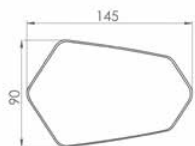

ANTI-GLARE GLASS

HOMOLOGATED:
145 x 90 mm.