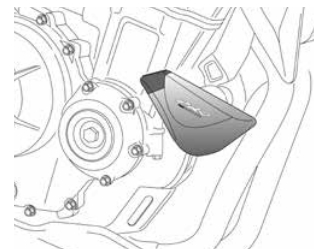

FRAME SLIDER PRO

MODEL	YEAR	TYPE OF FRAME SLIDER	PART#	N
APRILIA				
DORSODURO 750	08' - 16'	R12	4706	$108.47
DORSODURO 900	17' - 19'	R12	4706	$108.47
DORSODURO 1200	11' - 16'	R12	4706	$108.47
MANA 850	08' - 12'	R12	5891	$126.52
RSV4	09' - 12'	PRO	5692	$195.71
RSV4	09' - 12'	R12	5578	$147.92
RSV4 FACTORY	13' - 14'	PRO	5692	$195.71
RSV4 R	13' - 14'	PRO	5692	$195.71
RSV4 RF	15' - 16'	PRO	5692	$195.71
RSV4 RF	17' - 19'	PRO	3158	
RSV4 RR	15' - 16'	PRO	5692	$195.71
RSV4 RR	17' - 19'	PRO	3158	
SHIVER 750	07' - 16'	R12	4706	$108.47
SHIVER GT	08' - 16'	R12	4706	$108.47
SHIVER 900	17' - 19'	R12	4706	$108.47
TUONO V4R	11' - 14'	PRO	5692	$195.71
TUONO V4 1100 RR	15' - 16'	PRO	5692	$195.71
TUONO V4 1100 FACTORY	15' - 16'	PRO	5692	$195.71
BENELLI				
BN 251	15' - 16'	R12	3511	
BN 302	14' - 19'	R12	8106	$110.31
LEONCINO 500	16' - 19'	R12	9693	$135.38
BMW				
G310 GS	17' - 19'	R12	8566	
F750GS	18' - 19'	VINTAGE	9779	$246.53
F850GS	18' - 19'	VINTAGE	9779	$246.53
F800 R	09' - 14'	R12	4185	$116.66
F800 R	15' - 19'	R12	7707	$126.69
F800 R	15' - 19'	PRO	7699	$233.62