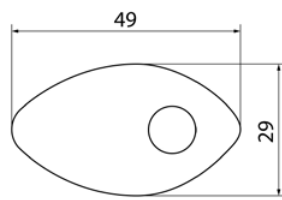

MODEL	YEAR	PART#	N
YAMAHA			
FAZER8	13' - 16'	3960	$24.95
FJR1300A/AS	06' - 19'	3959	$24.95
FZ1/FAZER	06' - 15'	3960	$24.95
FZ6	04' - 06'	3960	$24.95
FZ6 FAZER	07' - 08'	3960	$24.95
FZ6R	10' - 16'	3960	$24.95
FZ8 FAZER	10' - 12'	3960	$24.95
FZS600/1000 FAZER	01' - 05'	3959	$24.95
FZ-09	13' - 16'	3960	$24.95
FZ-09 / MT-09 (SET TO SUBSTITUTE TURN SIGNALS POSITION)	17' - 19'	9465	$73.26
MT-09 SP (SET TO SUBSTITUTE TURN SIGNALS POSITION)	18' - 19'	9465	$73.26
FJ-09 / TRACER 900	15' - 19'	3960	$24.95
TRACER 900GT	18' - 19'	3960	$24.95

MODEL	YEAR	PART#	N
FZ-10 / MT-10	16' - 19'	3960	$24.95
FZ-10 / MT-10 SP	17' - 19'	3960	$24.95
FZ-07 / MT-07	14' - 19'	3960	$24.95
XSR700	16' - 19'	3960	$24.95
XSR700 XTRIBUTE	19'	3960	$24.95
XSR900	16' - 19'	3960	$24.95
XT660Z TÉNÉRÉ	12' - 19'	3959	$24.95
YZF 600 R THUNDERCAT	96' - 02'	3959	$24.95
YZF 1000 R THUNDERACE	96' - 03'	3959	$24.95
YZF-R1	98' - 01'	3959	$24.95
YZF-R1	02' - 14'	3960	$24.95
YZF-R3	15' - 19'	3960	$24.95
YZF-R6	99' - 02'	3959	$24.95
YZF-R6	03' - 16'	3960	$24.95
YZF-R6	17' - 19'	3960	$24.95

PART# 3957

(#) Bracket set front Puig turn signals.
(&) Bracket set rear Puig turn signals.
(*) Check price with your distributor.

(TBA) Item under development. Check price on our website.
IMPORTANT: Indicate code color after part#. Example: 0973A.