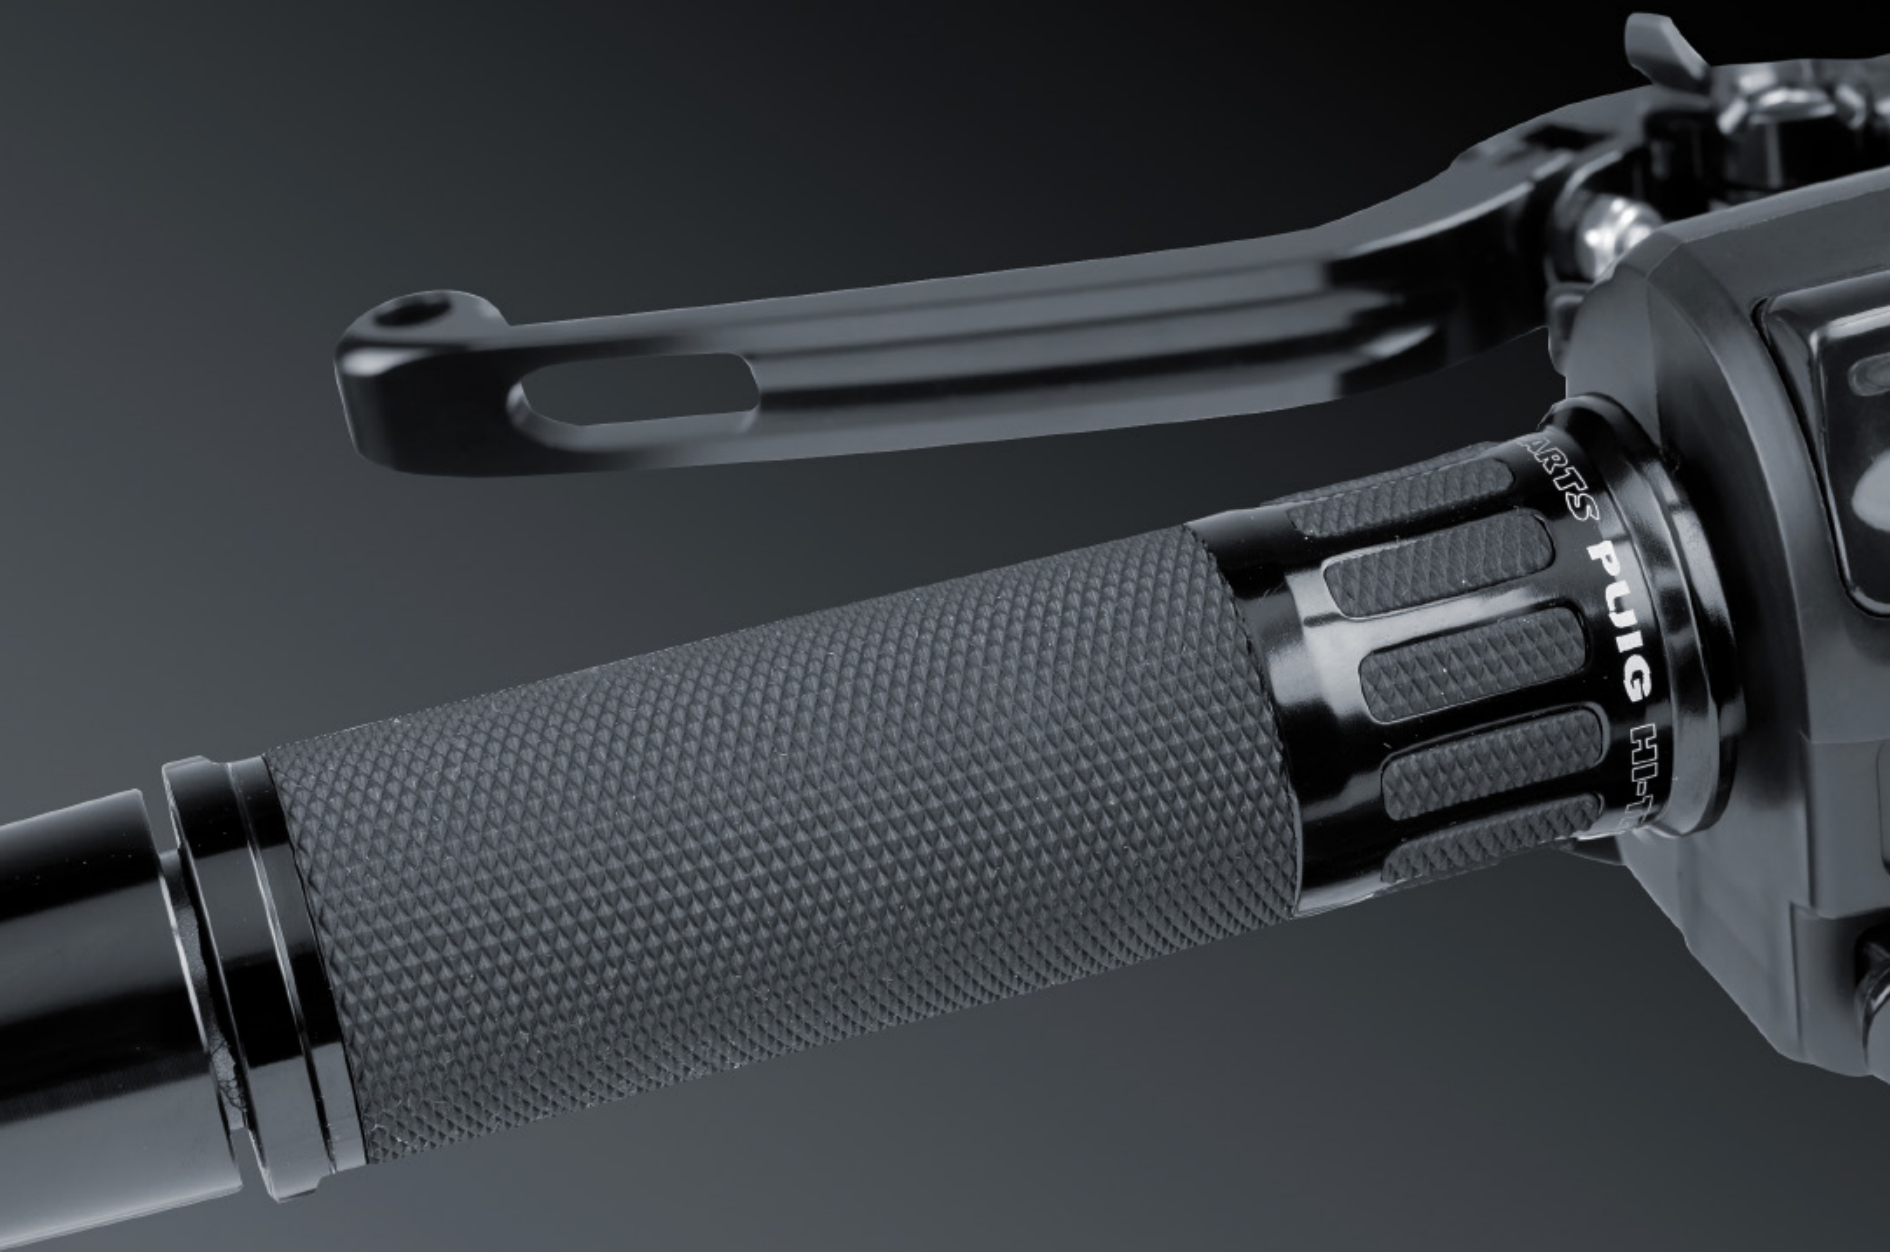

ARTS
puig
H0-11