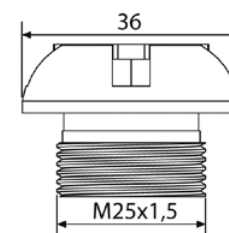

PLUG-OIL CAPS

TYPES OF PLUG-OIL CAPS

2019
MODELS:
www.puigusa.com

PART# 6777

MODEL	YEAR	PART#	R	O	A	T	N	P	V
APRILIA									
DORSODURO 750	08' - 16'	6777							
DORSODURO 900	17' - 19'	6777							
RSV4	09' - 12'	6777							
RSV4 FACTORY	13' - 14'	6777							
RSV4 R	13' - 14'	6777							
RSV4 RF	15' - 19'	6777							
RSV4 RR	15' - 19'	6777							
SHIVER 750	07' - 16'	6777							
SHIVER 900	17' - 19'	6155							
TUONO 1000R	06' - 10'	6777							
TUONO V4R	11' - 14'	6777							
TUONO V4 1100 RR	15' - 19'	6777							
TUONO V4 1100 FACTORY	15' - 19'	6777							
BMW									
G310 R	16' - 19'	8764							
R1200 GS	04' - 18'	6779							
R1200GS EXCLUSIVE	17' - 18'	6779							
R1200GS RALLYE	17' - 18'	6779							
R1200 GS ADVENTURE	06' - 18'	6779							
R1250GS	18' - 19'	6779							
R1200 S	06' - 08'	6779							
R1200 R	15' - 18'	6779							

MODEL	YEAR	PART#	R	O	A	T	N	P	V
R1200 RS	15' - 18'	6779							
R NINE T	14' - 19'	6779							
R NINE T SCRAMBLER	16' - 19'	6779							
R NINE T URBAN G/S	17' - 19'	6779							
R NINE T PURE/RACER	17' - 19'	6779							
S1000 R	14' - 19'	6778							
S1000 RR	09' - 18'	6778							
S1000 XR	15' - 19'	6778							
DUCATI									
848	08' - 13'	6156							
899 PANIGALE	14' - 15'	6156							
959 PANIGALE	16' - 19'	6156							
959 PANIGALE CORSE	18' - 19'	6156							
PANIGALE V4	18' - 19'	6156							
PANIGALE V4S	18' - 19'	6156							
PANIGALE V4 SPECIALE	18' - 19'	6156							
1299 PANIGALE/S	15' - 17'	6156							
HYPERMOTARD 796	10' - 13'	6156							
HYPERMOTARD 821/SP	13' - 15'	6156							
HYPERMOTARD 939/SP	16' - 19'	6156							
HYPERSTRADA 939/SP	16' - 17'	6156							
MONSTER 696	08' - 14'	6156							
MONSTER 796	10' - 14'	6156