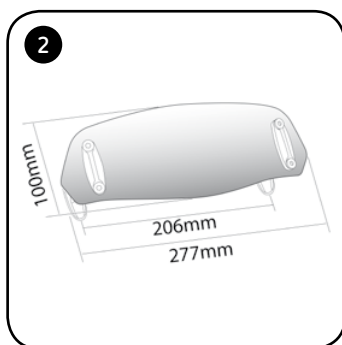

PART#	W	H
6007		$70.68

PART#	W	H
5852		$70.68

PART#	W	H
5853		$70.68

The multi-adjustable bolt-on visors can be mounted on the Puig windscreen as well as on the stock one. Check compatibility and references [in our website](#).

SPARES	PART#	W	H	N
MULTI-ADJUSTABLE MECHANISM BY PAIR	6271			$47.71
VISOR SPARE N.1 (230 x 90 mm.)	6871		$38.55	
VISOR SPARE N.2 (277 x 100 mm.)	6872		$38.55	
VISOR SPARE N.3 (325 x 102 mm.)	6873		$38.55