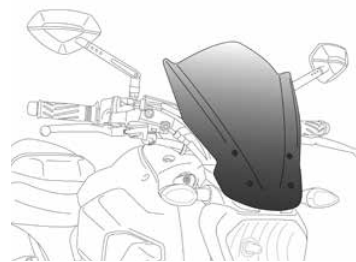

WINDSHIELDS SPECIFIC FOR NON-ROUND HEADLIGHTS

HI-TECH PARTS | TYPE OF WINDSHIELD:

2019
MODELS:
www.puigusa.com

TOURING

MODEL	YEAR	TYPE OF NAKED NEW GENERATION	PART#	DIMENSIONS (inch) Height x Width	HEIGHT (MM) Respect OEM		
SPORTSTER SEVENTY-TWO	13' - 16'	TOURING	9283	10.82 x 8.659		$148.74	
HONDA							
CB300F	15' - 19'	SPORT	7655	11.61 x 14.56		$120.94	
CB300R NEO SPORTS CAFE	18' - 19'	SPORT	9734	13.69 x 11.41	+7.47	$122.43	
CB500F	13' - 15'	SPORT	6437	14.36 x 11.02	+5.90	$148.74	
CB500F	16' - 18'	SPORT	8923	11.21 x 11.61	+6.10	$125.42	
CMX 500 REBEL	17' -19'	TOURING	9462	16.53 x 14.16	+7.87	$134.39	
CMX 300 REBEL	17' -19'	TOURING	9462	16.53 x 14.16	+7.87	$134.39	
CB650F	14' - 16'	SPORT	7010	14.16 x 11.02	+8.65	$160.55	
CB650F	17' - 19'	SPORT	9687	11.80 x 11.02		$125.42	
CB1000R	08' - 10'	SPORT	4673	13.77 x 13.38		$155.83	$184.64
CB1000R	11' - 16'	SPORT	5645	13.77 x 13.38		$126.32	
CB1000R NEO SPORTS CAFE	18' - 19'	SPORT	9748	13.69 x 11.41	+7.47	$119.29	
CTX700N	14' - 16'	SPORT	7009	15.74 x 12.59		$160.70	
HUSQVARNA							
NUDA 900/R	12' - 14'	SPORT	6008	13.38 x 10.23	+11.8	$122.42	
701 ENDURO	16' - 19'	SPORT	9867	13.77 x 10.43	+8.06	$108.35	
SVARTPILEN 401	17' - 19'	SPORT	9702	12.59 x 11.41	+7.87	$129.31	
VITPILEN 401	17' - 19'	SPORT	9702	12.59 x 11.41	+7.87	$129.31	
VITPILEN 701	17' - 19'	SPORT	9750			TBA	
INDIAN							
SCOUT	15' - 19'	TOURING	9386	19.68 x 14.76		TBA	
KAWASAKI							
ER-6N	05' - 08'	SPORT	4116	12.98 x 14.56		$149.55	
ER-6N	09' - 11'	SPORT	4950	11.80 x 10.03		$156.07	
ER-6N	12' - 16'	SPORT	5997	14.16 x 12.98	+3.73	$113.79	$126.57
VULCAN S	15' - 19'	SPORT	3175				
VULCAN S	15' - 19'	TOURING	8164	18.49 x 16.33	+8.26	$152.48	
VULCAN S CAFE	17' - 19'	SPORT	3175				
VULCAN S CAFE	17' - 19'	TOURING	8164	18.49 x 16.33	+8.26	$152.48	
Z250SL	15' - 16'	SPORT	7656	14.16 x 11.80		$151.58	
Z300	15' - 17'	SPORT	7657	12.20 x 12.00		$110.92	$119.44