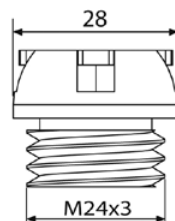

PLUG-OIL CAPS

TYPES OF PLUG-OIL CAPS

2019
MODELS:
www.puigusa.com

PART# 6780

MODEL	YEAR	PART#	R	O	A	T	N	P	V
APRILIA									
DORSODURO 750	08' - 16'	6777							
DORSODURO 900	17' - 19'	6777							
RSV4	09' - 12'	6777							
RSV4 FACTORY	13' - 14'	6777							
RSV4 R	13' - 14'	6777							
RSV4 RF	15' - 19'	6777							
RSV4 RR	15' - 19'	6777							
SHIVER 750	07' - 16'	6777							
SHIVER 900	17' - 19'	6155							
TUONO 1000R	06' - 10'	6777							
TUONO V4R	11' - 14'	6777							
TUONO V4 1100 RR	15' - 19'	6777							
TUONO V4 1100 FACTORY	15' - 19'	6777							
BMW									
G310 R	16' - 19'	8764							
R1200 GS	04' - 18'	6779							
R1200GS EXCLUSIVE	17' - 18'	6779							
R1200GS RALLYE	17' - 18'	6779							
R1200 GS ADVENTURE	06' - 18'	6779							
R1250GS	18' - 19'	6779							
R1200 S	06' - 08'	6779							
R1200 R	15' - 18'	6779							

MODEL	YEAR	PART#	R	O	A	T	N	P	V
R1200 RS	15' - 18'	6779							
R NINE T	14' - 19'	6779							
R NINE T SCRAMBLER	16' - 19'	6779							
R NINE T URBAN G/S	17' - 19'	6779							
R NINE T PURE/RACER	17' - 19'	6779							
S1000 R	14' - 19'	6778							
S1000 RR	09' - 18'	6778							
S1000 XR	15' - 19'	6778							
DUCATI									
848	08' - 13'	6156							
899 PANIGALE	14' - 15'	6156							
959 PANIGALE	16' - 19'	6156							
959 PANIGALE CORSE	18' - 19'	6156							
PANIGALE V4	18' - 19'	6156							
PANIGALE V4S	18' - 19'	6156							
PANIGALE V4 SPECIALE	18' - 19'	6156							
1299 PANIGALE/S	15' - 17'	6156							
HYPERMOTARD 796	10' - 13'	6156							
HYPERMOTARD 821/SP	13' - 15'	6156							
HYPERMOTARD 939/SP	16' - 19'	6156							
HYPERSTRADA 939/SP	16' - 17'	6156							
MONSTER 696	08' - 14'	6156							
MONSTER 796	10' - 14'	6156