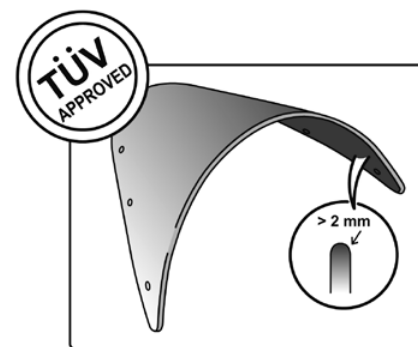

● Lower pressure
● Max. pressure
Wind pressure with a OEM screen.

Improved aerodynamics and wind protection on average +12,7%.

Aerodynamic test delivered with almost all our screens.
Check our website.

Aerodynamic test delivered with almost all our screens.
Check our website.