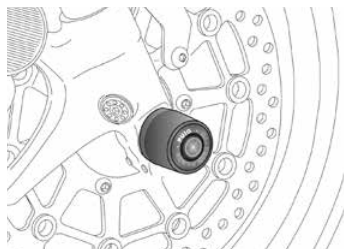

AXLE SLIDERS

HI-TECH PARTS | TYPE OF AXLE SLIDERS:

2019
MODELS:
www.puigusa.com

FRONT AXLE SLIDER