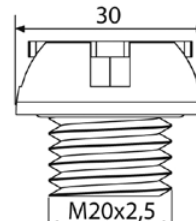

PLUG-OIL CAPS

TYPES OF PLUG-OIL CAPS

2019
MODELS:
www.puigusa.com

PART# 6781

MODEL	YEAR	PART#	R	O	A	T	N	P	V
APRILIA									
DORSODURO 750	08' - 16'	6777							
DORSODURO 900	17' - 19'	6777							
RSV4	09' - 12'	6777							
RSV4 FACTORY	13' - 14'	6777							
RSV4 R	13' - 14'	6777							
RSV4 RF	15' - 19'	6777							
RSV4 RR	15' - 19'	6777							
SHIVER 750	07' - 16'	6777							
SHIVER 900	17' - 19'	6155							
TUONO 1000R	06' - 10'	6777							
TUONO V4R	11' - 14'	6777							
TUONO V4 1100 RR	15' - 19'	6777							
TUONO V4 1100 FACTORY	15' - 19'	6777							
BMW									
G310 R	16' - 19'	8764							
R1200 GS	04' - 18'	6779							
R1200GS EXCLUSIVE	17' - 18'	6779							
R1200GS RALLYE	17' - 18'	6779							
R1200 GS ADVENTURE	06' - 18'	6779							
R1250GS	18' - 19'	6779							
R1200 S	06' - 08'	6779							
R1200 R	15' - 18'	6779							

MODEL	YEAR	PART#	R	O	A	T	N	P	V
R1200 RS	15' - 18'	6779							
R NINE T	14' - 19'	6779							
R NINE T SCRAMBLER	16' - 19'	6779							
R NINE T URBAN G/S	17' - 19'	6779							
R NINE T PURE/RACER	17' - 19'	6779							
S1000 R	14' - 19'	6778							
S1000 RR	09' - 18'	6778							
S1000 XR	15' - 19'	6778							
DUCATI									
848	08' - 13'	6156							
899 PANIGALE	14' - 15'	6156							
959 PANIGALE	16' - 19'	6156							
959 PANIGALE CORSE	18' - 19'	6156							
PANIGALE V4	18' - 19'	6156							
PANIGALE V4S	18' - 19'	6156							
PANIGALE V4 SPECIALE	18' - 19'	6156							
1299 PANIGALE/S	15' - 17'	6156							
HYPERMOTARD 796	10' - 13'	6156							
HYPERMOTARD 821/SP	13' - 15'	6156							
HYPERMOTARD 939/SP	16' - 19'	6156							
HYPERSTRADA 939/SP	16' - 17'	6156							
MONSTER 696	08' - 14'	6156							
MONSTER 796	10' - 14'	6156