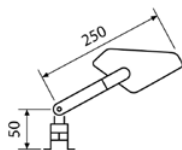

ADJUSTABLE
Inclination and height.