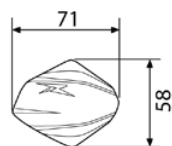

DIMENSIONS

// RUBBER ENDS AVAILABLE IN VARIOUS COLORS