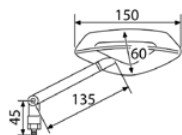

ADAPTABLE
Available adapters for handlebar and fairing fitting.