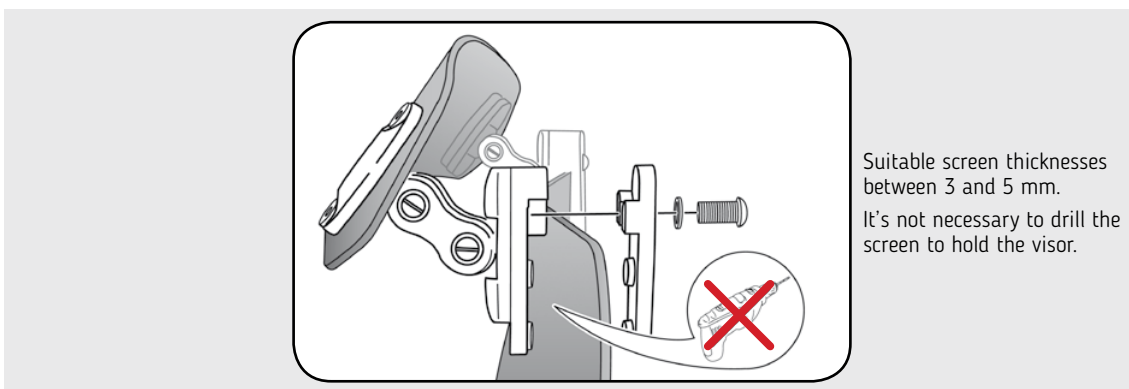

PART#	W	H
6375		\$120.48

The multi-adjustable clip-on visors can be mounted on the Puig windshield as well as on the stock one. Check compatibility and references [in our website](#).

SPARES	PART#	W	H	N
MULTI-ADJUSTABLE MECHANISM BY PAIR	6799			\$84,82
VISOR SPARE N.1 (230 x 90 mm.)	6871		\$38,55	
VISOR SPARE N.2 (277 x 100 mm.)	6872		\$38,55	
VISOR SPARE N.3 (325 x 102 mm.)	6873		\$38,55	