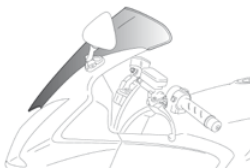

2019
MODELS:
www.puigusa.com

STANDARD

Shape that duplicates the stock screen.

RACING

Derived of competition their double height diminishes the air effect on helmet.

NAKED NEW GENERATION

Designed exclusively for each naked bike model.