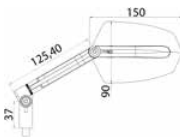

ADAPTABLE
Available adapters for
handlebar and fairing
fitting.