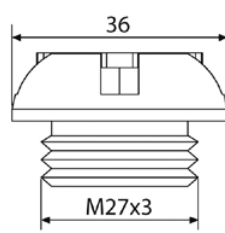

PLUG-OIL CAPS

TYPES OF PLUG-OIL CAPS

2019
MODELS:
www.puigusa.com

PART# 6157

MODEL	YEAR	PART#	R	O	A	T	N	P	V
APRILIA									
DORSODURO 750	08' - 16'	6777							
DORSODURO 900	17' - 19'	6777							
RSV4	09' - 12'	6777							
RSV4 FACTORY	13' - 14'	6777							
RSV4 R	13' - 14'	6777							
RSV4 RF	15' - 19'	6777							
RSV4 RR	15' - 19'	6777							
SHIVER 750	07' - 16'	6777							
SHIVER 900	17' - 19'	6155							
TUONO 1000R	06' - 10'	6777							
TUONO V4R	11' - 14'	6777							
TUONO V4 1100 RR	15' - 19'	6777							
TUONO V4 1100 FACTORY	15' - 19'	6777							
BMW									
G310 R	16' - 19'	8764							
R1200 GS	04' - 18'	6779							
R1200GS EXCLUSIVE	17' - 18'	6779							
R1200GS RALLYE	17' - 18'	6779							
R1200 GS ADVENTURE	06' - 18'	6779							
R1250GS	18' - 19'	6779							
R1200 S	06' - 08'	6779							
R1200 R	15' - 18'	6779							

MODEL	YEAR	PART#	R	O	A	T	N	P	V
R1200 RS	15' - 18'	6779							
R NINE T	14' - 19'	6779							
R NINE T SCRAMBLER	16' - 19'	6779							
R NINE T URBAN G/S	17' - 19'	6779							
R NINE T PURE/RACER	17' - 19'	6779							
S1000 R	14' - 19'	6778							
S1000 RR	09' - 18'	6778							
S1000 XR	15' - 19'	6778							
DUCATI									
848	08' - 13'	6156							
899 PANIGALE	14' - 15'	6156							
959 PANIGALE	16' - 19'	6156							
959 PANIGALE CORSE	18' - 19'	6156							
PANIGALE V4	18' - 19'	6156							
PANIGALE V4S	18' - 19'	6156							
PANIGALE V4 SPECIALE	18' - 19'	6156							
1299 PANIGALE/S	15' - 17'	6156							
HYPERMOTARD 796	10' - 13'	6156							
HYPERMOTARD 821/SP	13' - 15'	6156							
HYPERMOTARD 939/SP	16' - 19'	6156							
HYPERSTRADA 939/SP	16' - 17'	6156							
MONSTER 696	08' - 14'	6156							
MONSTER 796	10' - 14'	6156