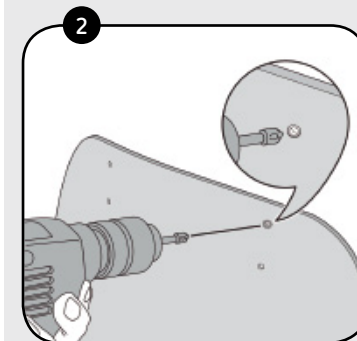

// MOUNTING PROCEDURE

* Template delivered.