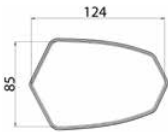

**ANTI GLARE
GLASS**

HOMOLOGATED