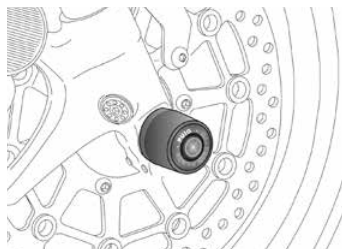

N
Black

(TBA) Item under development. Check price on our website.

IMPORTANT: Indicate code color after part#. Example: 0973A.

AXLE SLIDERS

HI-TECH PARTS | TYPE OF AXLE SLIDERS:

2019
MODELS:
www.puigusa.com