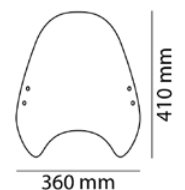

2 FIXATION POINTS