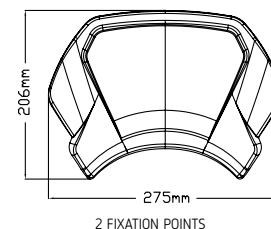

MODEL	PART#	P	N
FRONT PLATE UNIVERSAL	9804	$110.62	$110.62

SPARES	PART#	P	N
FRONTAL PLATE ALUMINIUM	9807	$55.91	$55.91
UNIVERSAL SUPPORTS	9977		$84.91

FOR SPECIFIC MODELS SEE PAGE 96
(TBA) Item under development. Check price on our website.