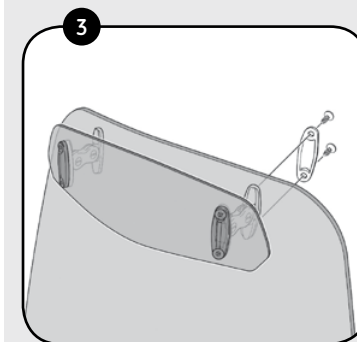

NOTE:
If order "touring with visor" kit, the windscreen will come factory-drilled so no drilling is necessary.