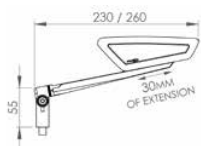

(#) KIT ADAPTER DELIVERED: M10 x 1,25 (reverse thread).

(TBA) Item under development. Check price on our website.

IMPORTANT: Indicate code color after part#. Example: 0973A.

**ANTI GLARE
GLASS**

NOT HOMOLOGATED:
145 x 48 mm.