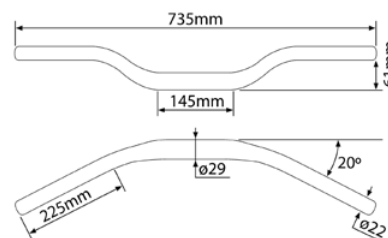

// CONICAL HANDLEBAR

Ø MM.	H (MM)	PART#	R	O	A	N	P
22/29	20	7492					
22/29	40	7493					
22/29	61	6461