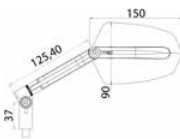

ADAPTABLE
Available adapters for handlebar and fairing fitting.