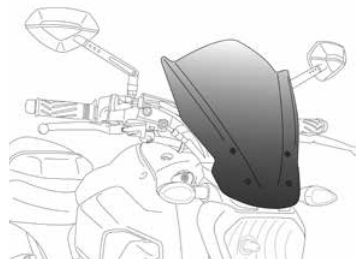

Improve aerodynamics
and wind protection on
average +12.7%.

WINDSHIELDS SPECIFIC FOR NON-ROUND HEADLIGHTS

HI-TECH PARTS | TYPE OF WINDSHIELD:

2019
MODELS:
www.puigusa.com

SPORT

TOURING

SUPPORT M.E.M.

MODEL	YEAR	TYPE OF NAKED NEW GENERATION	PART#	DIMENSIONS (inch) Height x Width	HEIGHT (MM) Respect OEM	R N	T W	G H	V F	A C	
APRILIA											
DORSODURO 750	08' - 16'	TOURING	4947	12.98 x 15.54							
DORSODURO 900	17' - 19'	TOURING	4947	12.98 x 15.54							
DORSODURO 1200	11' - 16'	TOURING	4947	12.98 x 15.54							
SHIVER 750	07' - 09'	SPORT	4674	12.98 x 13.57							
SHIVER 900	17' - 19'	SPORT	4674	12.98 x 13.57							
BMW											
F800 R	09' - 14'	SPORT	5051 (-)	12.98 x 12.20						\$202.38	
F800 R	15' - 19'	SPORT	7650	12.20 x 9.446	+5.51					\$104.49	
F800 R	15' - 19'	TOURING	8187	16.92 x 13.77	+10.4					\$173.41	
G310 R	16' - 19'	SPORT	8920	12.00 x 10.82	+6.29					\$123.93	
K1300 R	09' - 16'	SPORT	4940	15.35 x 16.72	+2.36					\$209.14	
R1200 R	06' - 14'	SPORT	6488	13.77 x 12.59	+5.11					\$159.21	
R1200 R	15' - 18'	SPORT (1)	7651	14.36 x 11.80	+3.73					\$122.58	
R1200 R	15' - 18'	SPORT (2)	8168	14.56 x 11.61	+3.73					\$159.06	
R1200 R	15' - 18'	TOURING (2)	8110	20.86 x 14.16	+9.84					\$217.66	
R1200 R	15' - 18'	TOURING (1)	8165	20.66 x 14.16	+9.84					\$171.17	
R1200 R	15' - 18'	SUPPORT M.E.M. (#)	9957N							TBA	
S1000 R	14' - 19'	SPORT	7040	13.18 x 10.62	+6.69					\$105.90	\$116.50
DUCATI											
DIAVEL	11' - 13'	TOURING	5655 (-)	17.71 x 13.97	+2.55					\$251.74	
DIAVEL	11' - 13'	SPORT	6788 (-)	11.80 x 9.84						\$256.97	