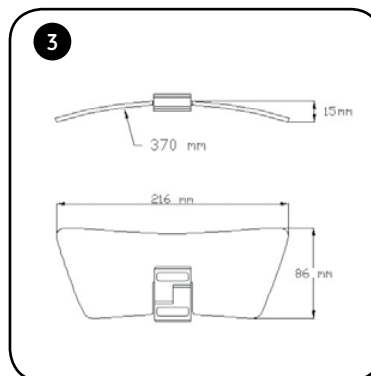

MODEL	PART#	W	H	D
DEFLECTOR 1	4639	$69.94	$69.94	
DEFLECTOR 2	4717	$69.94	$69.94	
DEFLECTOR 3	4835	$89.95		
DEFLECTOR 4	4837	$89.95		
METALLIC MECHANISM	6878			$56.68

W
Clear

H
Smoke

D
Anodized

(TBA) Item under development. Check price on our website.

IMPORTANT: Indicate code color after part#. Example: 0973A.