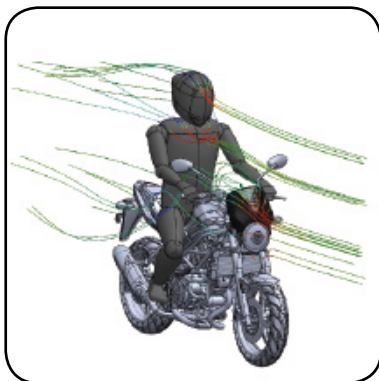

// AERODYNAMIC TEST

The retrovision is formed by a opaque base (black or carbon look) an a screen light smoke, dark smoke, black or clear.

J Matt Black
C Carbon Look

DUCATI SCRAMBLER (PART# 7652)

310 mm

2 FIXATION POINTS