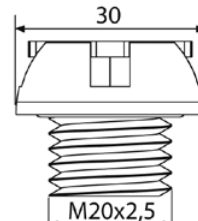

PLUG-OIL CAPS

TYPES OF PLUG-OIL CAPS

2019
MODELS:
www.puigusa.com

PART# 6781

MODEL	YEAR	PART#	R	O	A	T	N	P	V
Z650	17' - 19'	6156							
Z800	13' - 16'	6156							
Z800E	13' - 16'	6156							
Z900	17' - 19'	6156							
Z900RS	18' - 19'	6156							
Z1000	10' - 19'	6156							
Z1000R	17' - 19'	6156							
ZX-6R	03' - 16'	6158							
ZX-6R 636	13' - 16'	6158							
ZX-6R 636	19'	6158							
ZX-10R	16' - 19'	6158							
ZX-10RR	17' - 19'	6158							
ZZR1200	02' - 05'	6158							
ZX-14R	06' - 19'	6158							
KTM									
200 DUKE	12' - 15'	7140							
390 DUKE	13' - 19'	7140							
690 DUKE/R	12' - 19'	6780							
690 DUKE R	12' - 17'	6780							
790 DUKE	18' - 19'	6780							
990 SUPERMOTO/R	08' - 13'	6780							
1290 SUPERDUKE R	14' - 19'	6780							
1290 SUPERDUKE GT	16' - 19'	6780							

MODEL	YEAR	PART#	R	O	A	T	N	P	V
RC125/390	14' - 19'	7140							
SUZUKI									
B-KING	08' - 11'	6155							
V-STROM 250	17' - 19'	6155							
V-STROM 650	04' - 19'	6155							
V-STROM 650XT	15' - 19'	6155							
V-STROM 1000	14' - 19'	6155							
V-STROM 1000XT	17' - 19'	6155							
BANDIT 650	09' - 11'	6155							
BANDIT 650S	05' - 14'	6155							
BANDIT 1200S	01' - 06'	6155							
BANDIT 1250	10' - 13'	6155							
BANDIT 1250S	07' - 16'	6155							
GSX650F	08' - 16'	6155							
GSX1250F	10' - 17'	6155							
GSX-S750	11' - 16'	6155							
GSX-S750	17' - 19'	6155							
GSX-S1000	15' - 19'	6155							
GSX-S1000F	15' - 19'	6155							
GSX-R250	17' - 19'	6155							
GSX-R600	01' - 16'	6155							
GSX-R750	01' - 16'	6155							
GSX-R1000	01' - 16'	6155