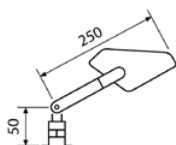

ADJUSTABLE
Inclination and height.