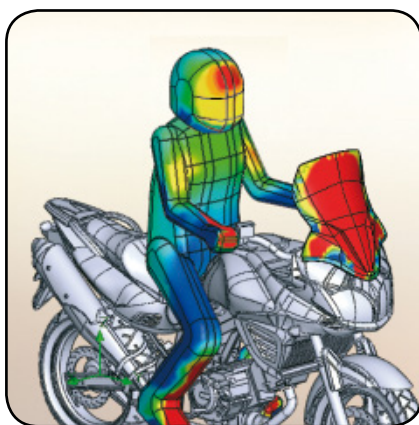

P. 185

P. 187

P. 191

P. 335

// SCREEN TESTED IN THE VIRTUAL WIND TUNNEL

Improved aerodynamics and wind protection on average 12,7% compared with OEM screen.

● Lower pressure
● Max. pressure
Wind pressure with a Puig screen.