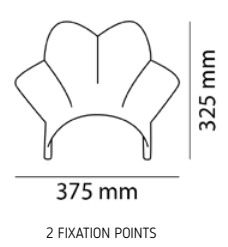

320

// WAVE

MODEL	PART#	A	R	H	N	F	C
UNIVERSAL	2208						
			$57.75				$91.27

FOR SPECIFIC MODELS PLEASE VISIT OUR WEBSITE www.puigusa.com

(TBA) Item under development. Check price on our website.
IMPORTANT: Indicate code color after part#. Example: 0973A.