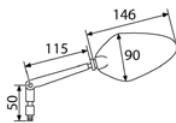

ADAPTABLE
Available adapters for handlebar and fairing fitting.