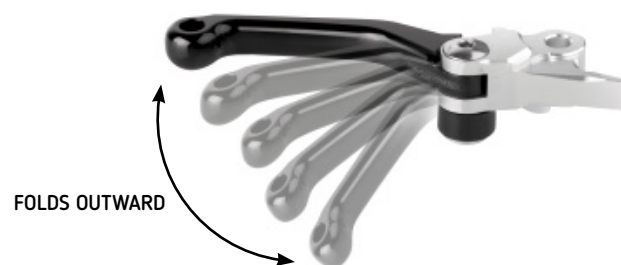

FOLDS OUTWARD

Adaptor designed with spring which allows the lever to swing forward to avoid the lever to twist or break.

DESIGN

Exclusive design: Clutch lever - length of lever for 4 fingers. Brake lever - length for 3 fingers.

REGULATION

The adjustable system allows the rider to customize it according to their need.

SHORT MODEL 2.0	PART#	N
BRAKE LEVER WITH ADAPTER (1)	SEE PAGE 232	$56.00
CLUTCH LEVER WITH ADAPTER (2)	SEE PAGE 232	$56.00

SPARES	PART#	N
BRAKE LEVER	88888N	$35.20
CLUTCH LEVER	99999N	$35.20

N
Black