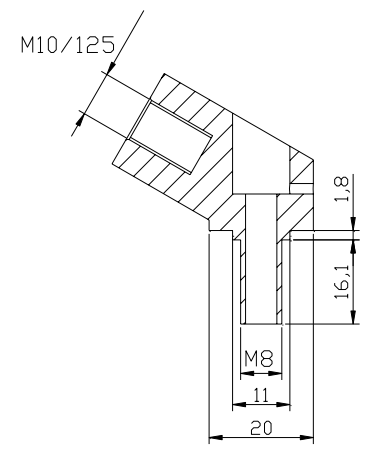

PART# 7517N