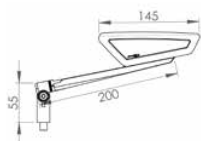

ADAPTABLE
Available adapters for
handlebar and fairing
fitting.