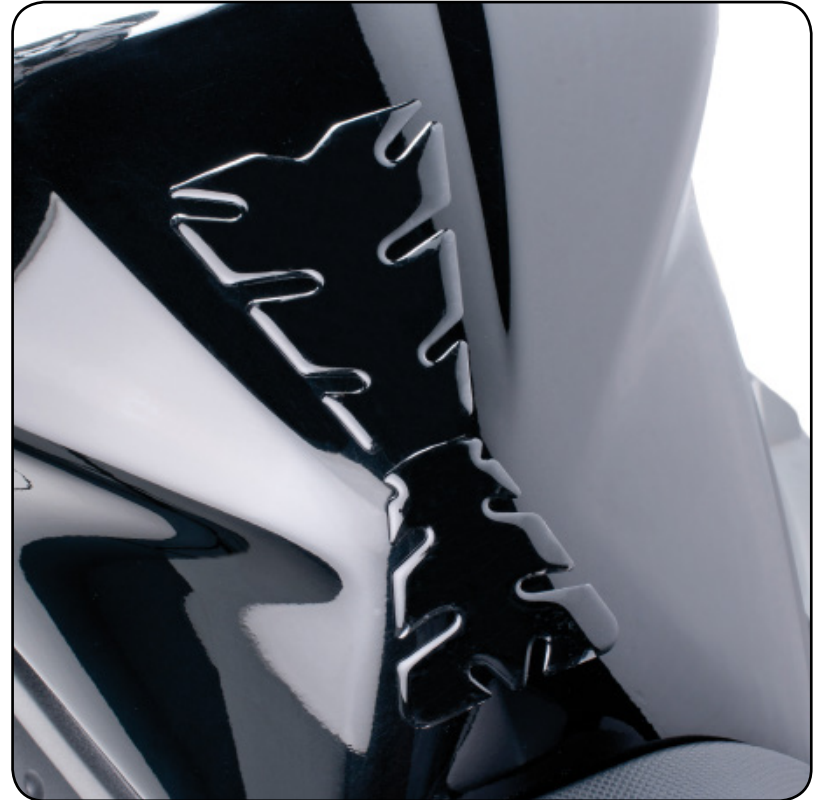

MODEL	PART#	MSRP
PERFORMANCE 2 CARBON LOOK	5876C	$22.95
PERFORMANCE 2 CLEAR	5876W	$22.95

(TBA) Item under development. Check price on our website.
IMPORTANT: Indicate code color after part#. Example: 0973A.