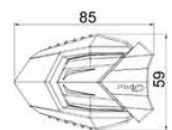

DIMENSIONS

// RUBBER ENDS AVAILABLE IN VARIOUS COLORS