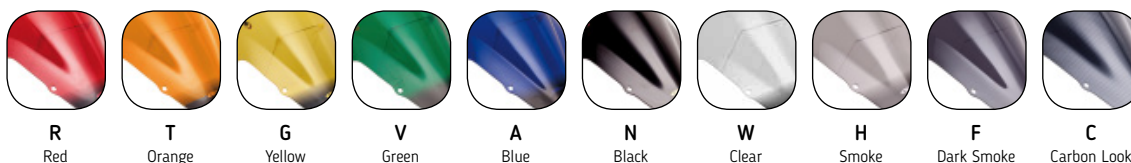

ANODIZED ALUMINIUM SCREWS AVAILABLE ON PAGE 369

(TBA) Item under development. Check price on our website.

(-) Adjustable in width and height.

(Z) Z-RACING Design. For more info check website.

(R) R-RACER Design. For more info check website.

CARBON LOOK: Racing screen available only.

NOTE COLORS: F and N colors delivered without silk print.

IMPORTANT: Indicate code color after part#. Example: 0973A.