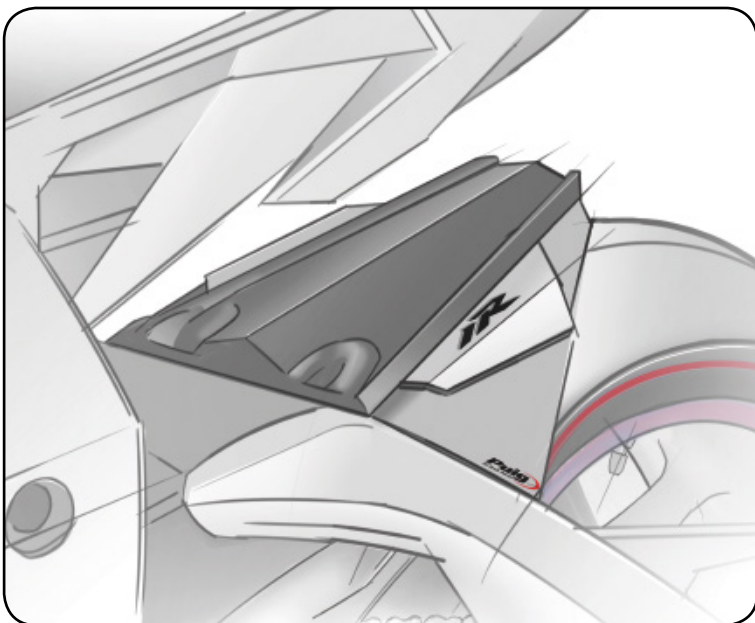

brembo

Specific vanguard design for each bike, combined with the maximum protection against inclement weather.

BMW R1200R 15'-17' (Part# 7682)

YAMAHA YZF-R1 15'-17' (Part# 7688)

// FENDER S

Maximum protection with a specific vanguard design.