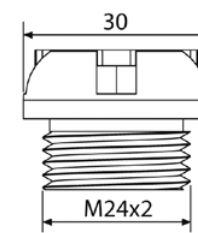

PLUG-OIL CAPS

TYPES OF PLUG-OIL CAPS

2019
MODELS:
www.puigusa.com

PART# 6778

MODEL	YEAR	PART#	R	O	A	T	N	P	V
APRILIA									
DORSODURO 750	08' - 16'	6777							
DORSODURO 900	17' - 19'	6777							
RSV4	09' - 12'	6777							
RSV4 FACTORY	13' - 14'	6777							
RSV4 R	13' - 14'	6777							
RSV4 RF	15' - 19'	6777							
RSV4 RR	15' - 19'	6777							
SHIVER 750	07' - 16'	6777							
SHIVER 900	17' - 19'	6155							
TUONO 1000R	06' - 10'	6777							
TUONO V4R	11' - 14'	6777							
TUONO V4 1100 RR	15' - 19'	6777							
TUONO V4 1100 FACTORY	15' - 19'	6777							
BMW									
G310 R	16' - 19'	8764							
R1200 GS	04' - 18'	6779							
R1200GS EXCLUSIVE	17' - 18'	6779							
R1200GS RALLYE	17' - 18'	6779							
R1200 GS ADVENTURE	06' - 18'	6779							
R1250GS	18' - 19'	6779							
R1200 S	06' - 08'	6779							
R1200 R	15' - 18'	6779							

MODEL	YEAR	PART#	R	O	A	T	N	P	V
R1200 RS	15' - 18'	6779							
R NINE T	14' - 19'	6779							
R NINE T SCRAMBLER	16' - 19'	6779							
R NINE T URBAN G/S	17' - 19'	6779							
R NINE T PURE/RACER	17' - 19'	6779							
S1000 R	14' - 19'	6778							
S1000 RR	09' - 18'	6778							
S1000 XR	15' - 19'	6778							
DUCATI									
848	08' - 13'	6156							
899 PANIGALE	14' - 15'	6156							
959 PANIGALE	16' - 19'	6156							
959 PANIGALE CORSE	18' - 19'	6156							
PANIGALE V4	18' - 19'	6156							
PANIGALE V4S	18' - 19'	6156							
PANIGALE V4 SPECIALE	18' - 19'	6156							
1299 PANIGALE/S	15' - 17'	6156							
HYPERMOTARD 796	10' - 13'	6156							
HYPERMOTARD 821/SP	13' - 15'	6156							
HYPERMOTARD 939/SP	16' - 19'	6156							
HYPERSTRADA 939/SP	16' - 17'	6156							
MONSTER 696	08' - 14'	6156							
MONSTER 796	10' - 14'	6156