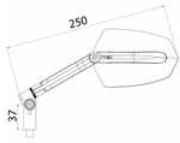

ADJUSTABLE
Inclination and height.