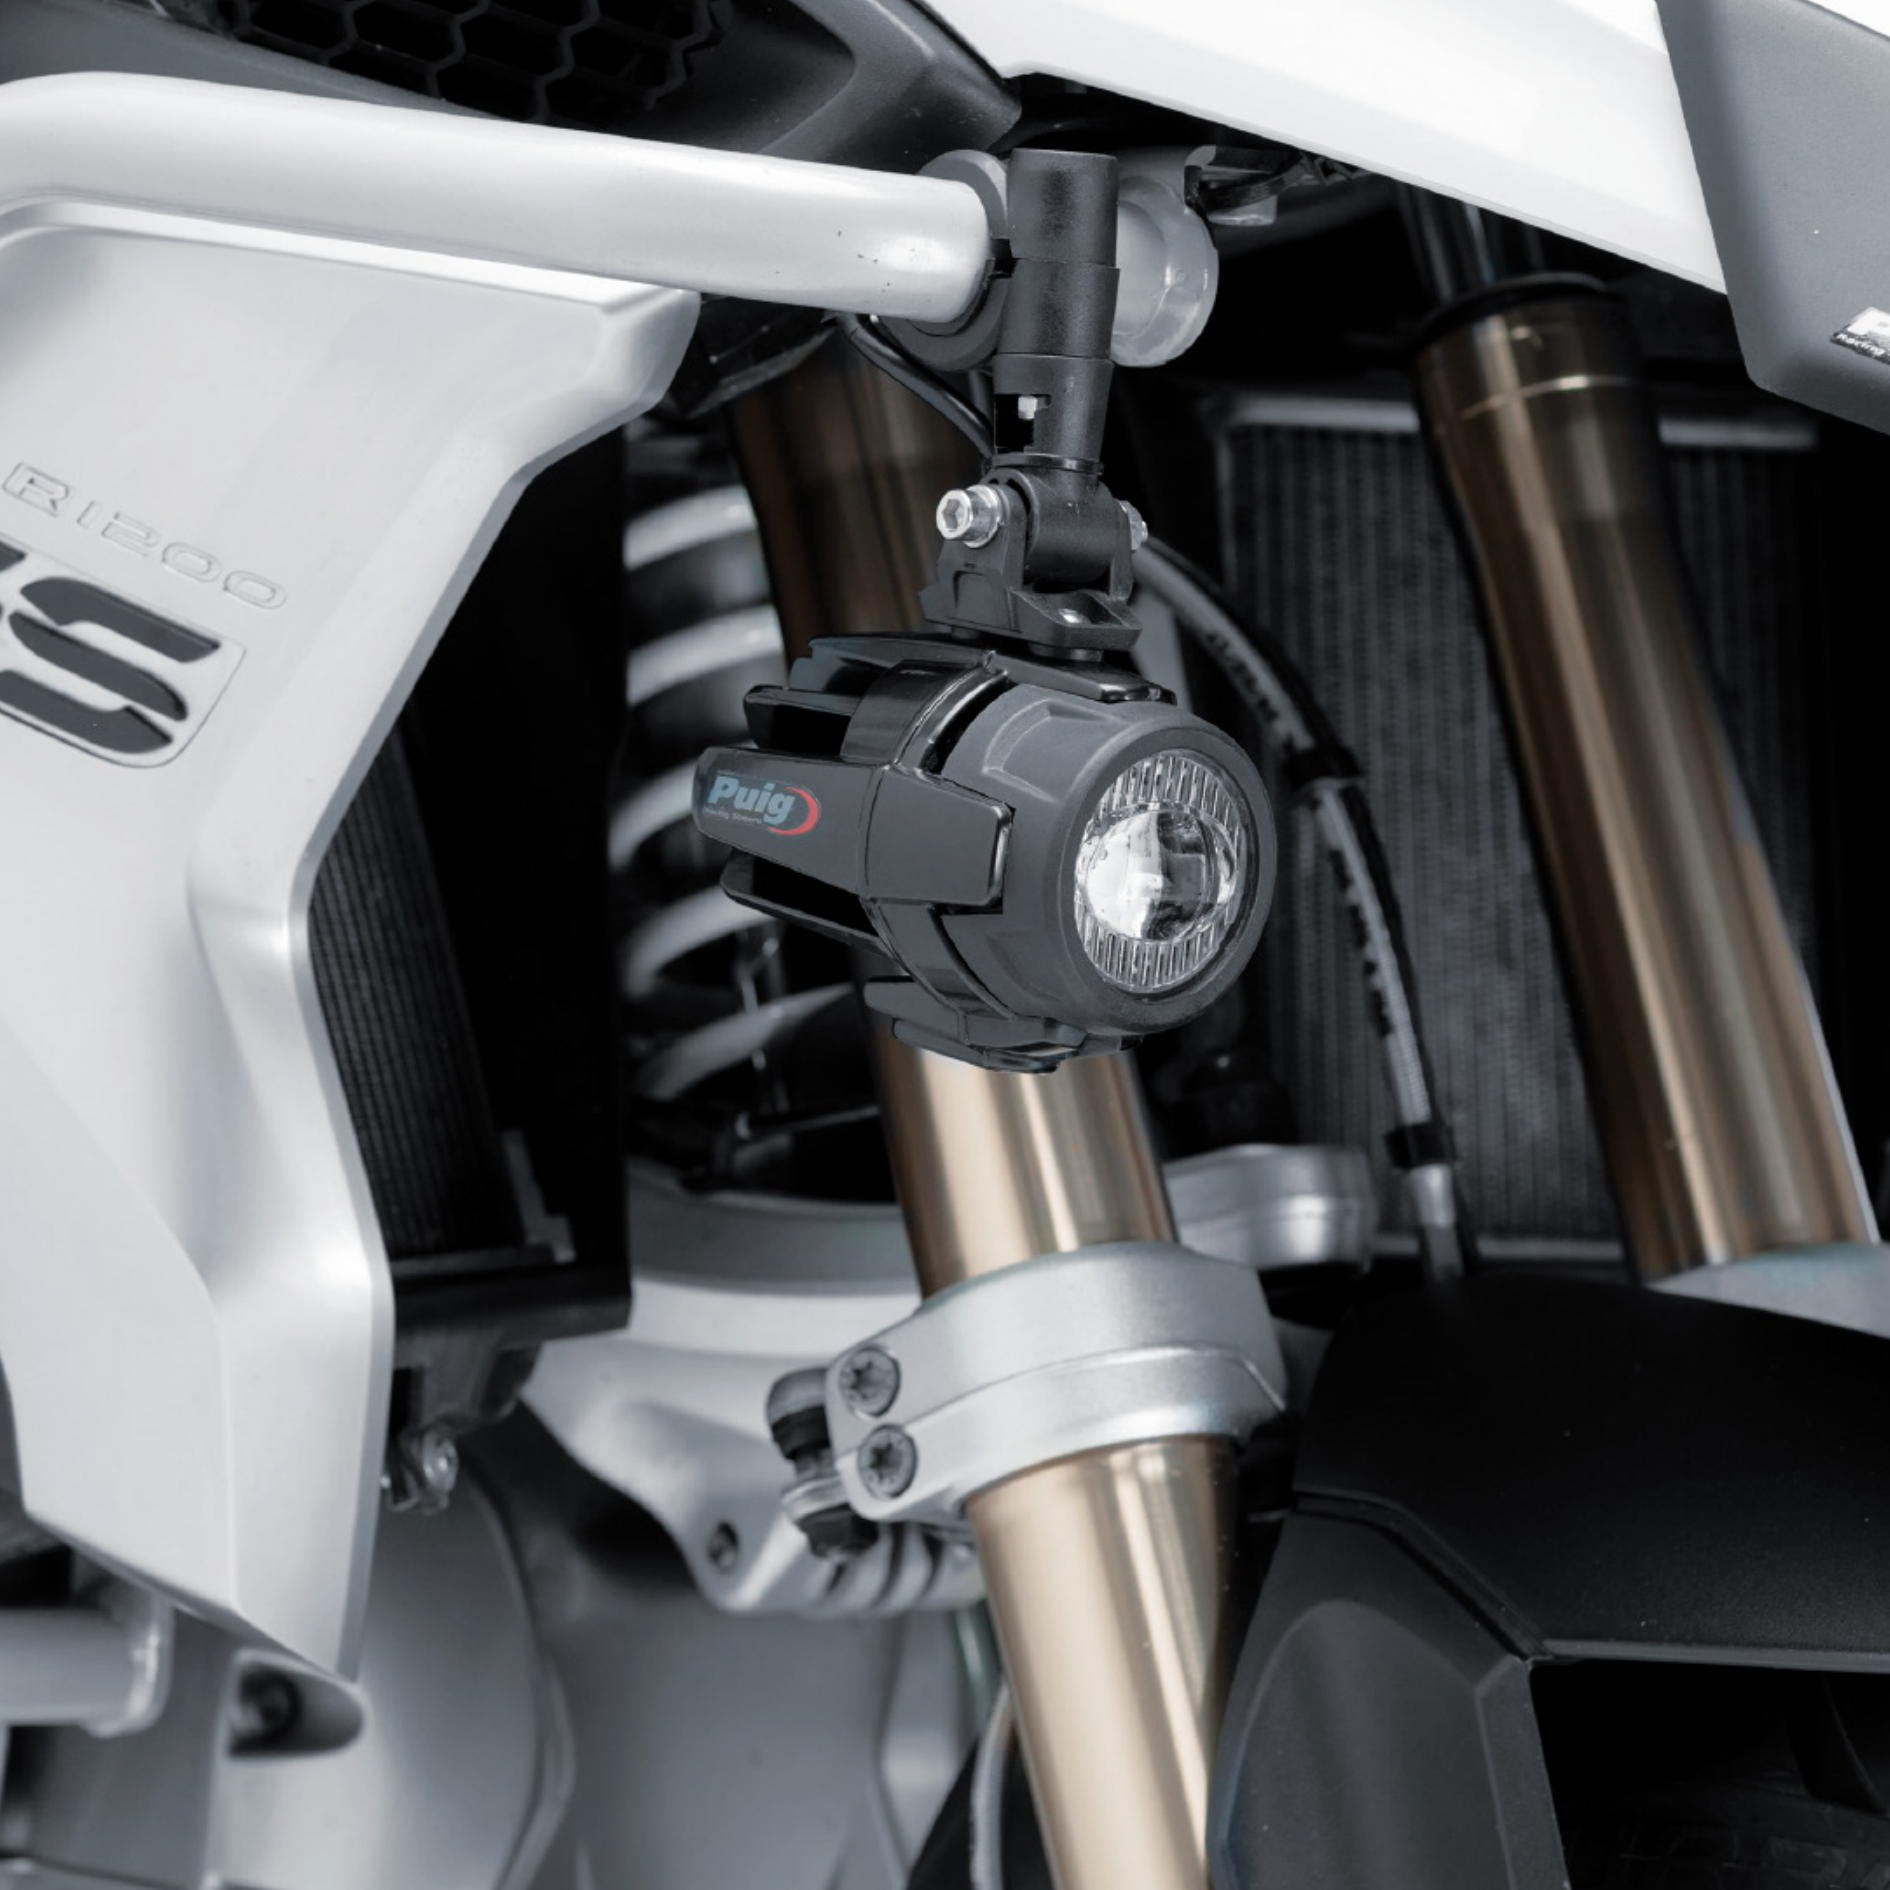

Universal fog lights and aluminium case painted black.

LED technology with low electrical consumption, avoiding risking the battery due to excessive usage.

Supplied with instructions on our engine guards. Fit engine guards between 20.5 and 25mm diameter.