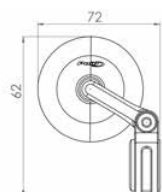

ADAPTABLE
To handlebar bar end.