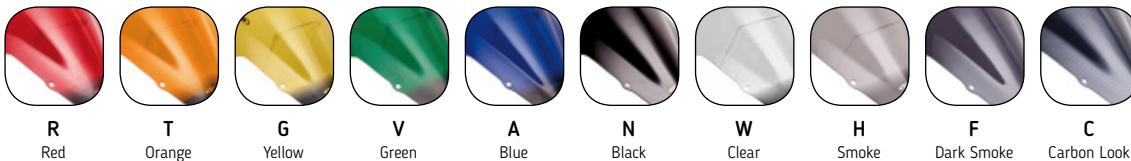

MODEL	YEAR	TYPE OF SCREEN	PART#	DIMENSIONS (inch) Height x Width	HEIGHT (MM) Compared to OEM	N H	W F	R V	T A	G C
YZF-R1	04' - 06'	RACING	1650	18.89 x 12.98						
YZF-R1 SP	06'	STANDARD	1649							
YZF-R1	07' - 08'	STANDARD	4364	17.71 x 14.95						
YZF-R1	07' - 08'	RACING	4365	16.53 x 13.77						
YZF-R1	09' - 14'	STANDARD	4934	17.31 x 14.95						
YZF-R1	09' - 14'	RACING	(Z) 4935	17.71 x 14.16						
YZF-R1	15' - 19'	RACING	(Z) 7648	13.18 x 11.41	+1.18					
YZF-R1M	17' - 19'	RACING	(Z) 7648	13.18 x 11.41	+1.18					
YZF-R3	15' - 18'	RACING	(Z) 7649	11.80 x 11.61	+1.18					
YZF-R6	99' - 02'	RACING	0021	12.20 x 14.16						
YZF-R6	03' - 05'	RACING	1328	17.71 x 14.95						
YZF-R6	06' - 07'	STANDARD	4058	13.57 x 13.57						
YZF-R6	06' - 07'	RACING	4059	12.59 x 14.56						
YZF-R6	08' - 16'	STANDARD	4634							
YZF-R6	08' - 16'	RACING	(Z) 4635	13.77 x 14.56						
YZF-R6	17' - 19'	RACING	(Z) 9723	14.16 x 11.21	+1.18					

ANODIZED ALUMINIUM SCREWS AVAILABLE ON PAGE 369

(TBA) Item under development. Check price on our website.

(-) Adjustable in width and height.

(Z) Z-RACING Design. For more info check website.

(R) R-RACER Design. For more info check website.

CARBON LOOK: Racing screen available only.

NOTE COLORS: F and N colors delivered without silk print.

IMPORTANT: Indicate code color after part#. Example: 0973A.