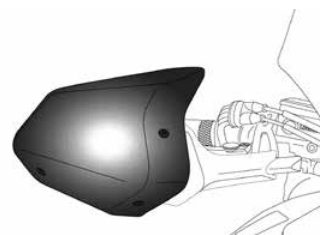

EXTENSION MOTORCYCLE HANDGUARDS

MODEL	YEAR	TYPE OF HANGUARDS	MATERIAL	STICKERS KIT	PART#	J	C	W H F T	
1290 SUPER ADVENTURE R	17' - 19'	EXTENSION	PMMA		9622				$166.43
1290 SUPER ADVENTURE S	17' - 19'	EXTENSION	PMMA		9622				$166.43
KYMCO									
SUPERDINK 125i	09' - 19'	SCOOTER	PMMA	NOT INCLUDED	9652				$172.13
DOWNTOWN 125i	09' - 14'	SCOOTER	PMMA	NOT INCLUDED	9652				$172.13
SUPERDINK 350i	09' - 19'	SCOOTER	PMMA	NOT INCLUDED	9652				$172.13
DOWNTOWN 300i	09' - 14'	SCOOTER	PMMA	NOT INCLUDED	9652				$172.13
NEW DOWNTOWN 125i	15' - 19'	SCOOTER	PMMA	NOT INCLUDED	9652				$172.13
NEW DOWNTOWN 350i	15' - 19'	SCOOTER	PMMA	NOT INCLUDED	9652				$172.13
X-TOWN 125	16' - 19'	SCOOTER	PMMA	NOT INCLUDED	9652				$172.13
X-TOWN 300	16' - 19'	SCOOTER	PMMA	NOT INCLUDED	9652				$172.13
GRAND DINK 125	16' - 19'	SCOOTER	PMMA	NOT INCLUDED	9652				$172.13
GRAND DINK 300	16' - 19'	SCOOTER	PMMA	NOT INCLUDED	9652				$172.13
K-XCT 125i	13' - 16'	SCOOTER	PMMA	NOT INCLUDED	9652				$172.13
K-XCT 300i	13' - 16'	SCOOTER	PMMA	NOT INCLUDED	9652				$172.13
G-DINK 50	12' - 18'	SCOOTER	PMMA	NOT INCLUDED	9652				$172.13
G-DINK 125i	12' - 18'	SCOOTER	PMMA	NOT INCLUDED	9652				$172.13
G-DINK 300i	12' - 18'	SCOOTER	PMMA	NOT INCLUDED	9652				$172.13
YAGER GT 125i	13' - 18'	SCOOTER	PMMA	NOT INCLUDED	9652				$172.13
YAGER GT 300i	13' - 18'	SCOOTER	PMMA	NOT INCLUDED	9652				$172.13
XCITING 400i	14' - 16'	SCOOTER	PMMA	NOT INCLUDED	9652				$172.13
AK550	17' - 19'	SCOOTER	PMMA	NOT INCLUDED	9652				$172.13
SUZUKI									
BURGMAN 125	10' - 19'	SCOOTER	PMMA	NOT INCLUDED	9652				$172.13
BURGMAN 400	17' - 19'	SCOOTER	PMMA	NOT INCLUDED	9652				$172.13
V-STROM 1000	14' - 16'	MOTORCYCLE	ABS	INCLUDED	8950		$154.43		
TRIUMPH									
SPEED TRIPLE/R	16' - 19'	MOTORCYCLE	ABS	INCLUDED	9255		$171.06		
TIGER 800	11' - 14'	MOTORCYCLE	ABS	INCLUDED	8953		TBA		
TIGER 800 XC	11' - 14'	MOTORCYCLE	ABS	INCLUDED	8953		TBA		
TIGER 800 XC/XC/XCA	15' - 19'	MOTORCYCLE	ABS	INCLUDED	8953		TBA		
TIGER 800 XR/XR/XRT	15' - 19'	MOTORCYCLE	ABS	INCLUDED	8953		TBA