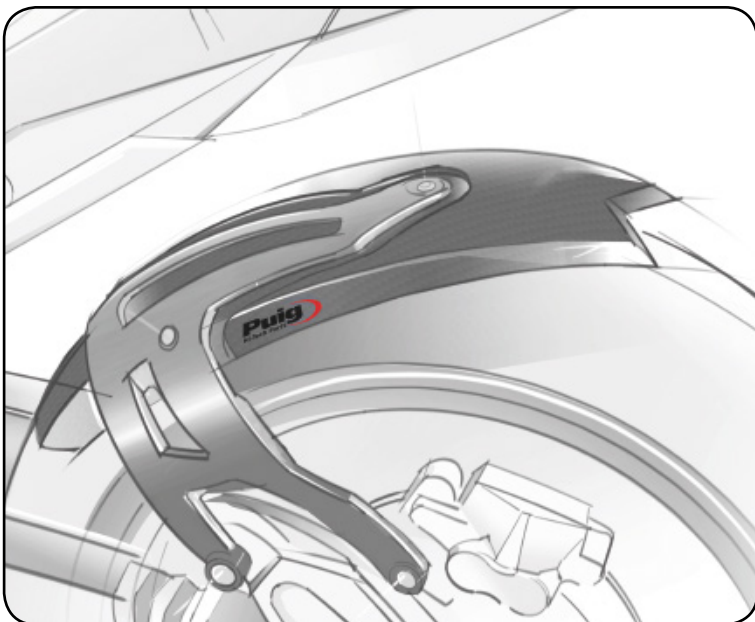

brembo

Specific vanguard design for each bike, combined with the maximum protection against inclement weather.

BMW R1200R 15'-17' (Part# 7682)

YAMAHA YZF-R1 15'-17' (Part# 7688)

// FENDER S

Maximum protection with a specific vanguard design.