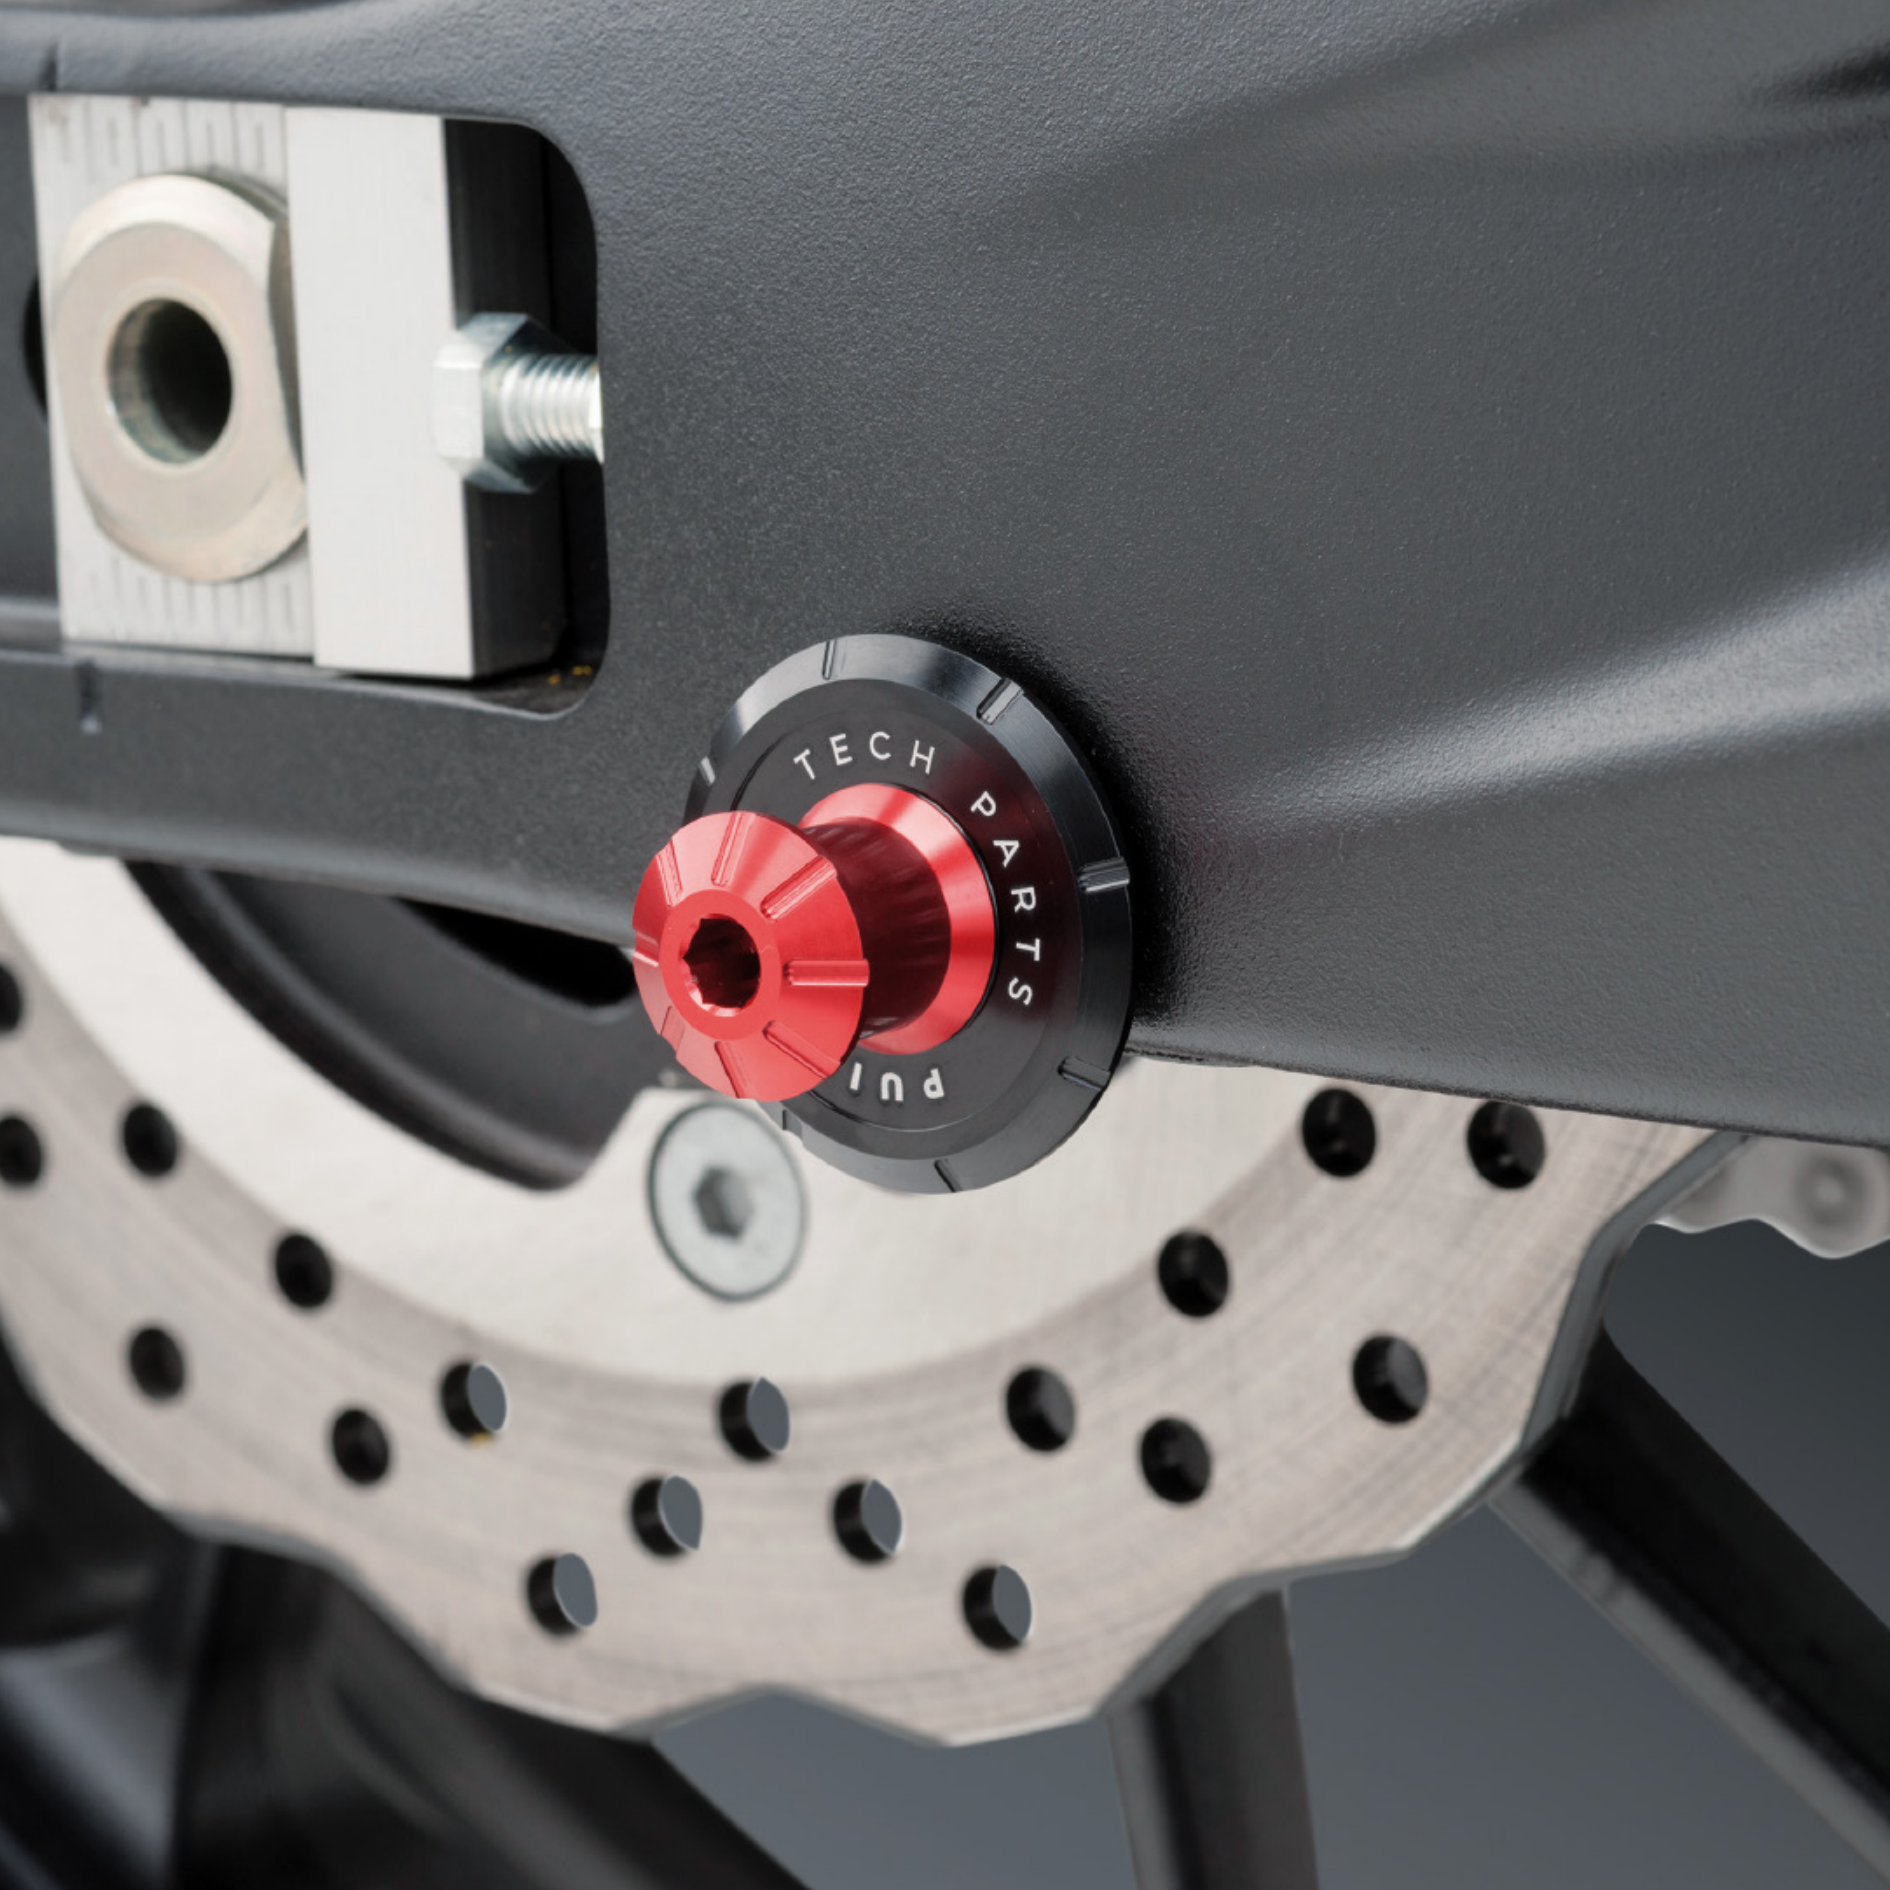

IMPORTANT: Indicate code color after part#. Example: 0973A.

FIXATION

Fitting guide for stand support to lift up motorcycles quick and easy.

MATERIAL

Manufactured through billet aluminium and CNC machined to increase robustness.