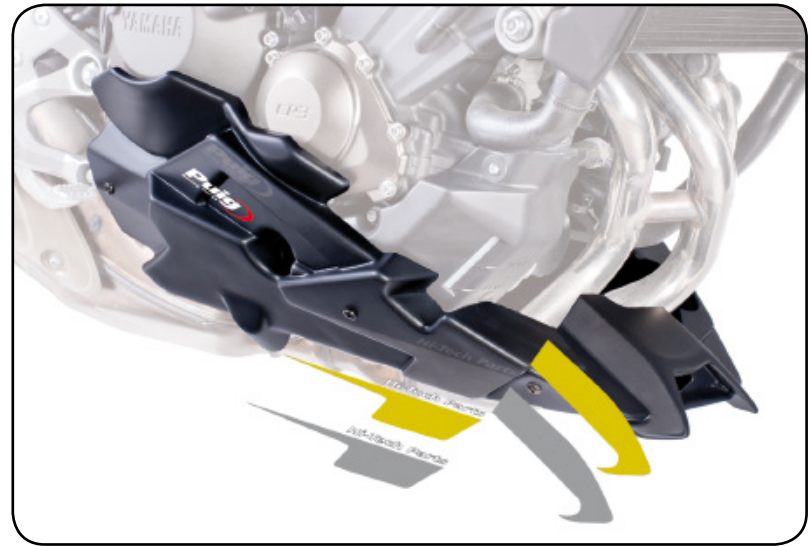

Stickers to personalize at own taste according to bike models.