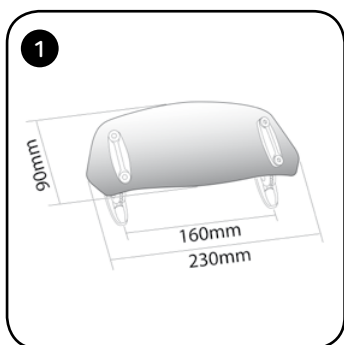

PART#	W	H
6007		$70.68

PART#	W	H
5852		$70.68

PART#	W	H
5853		$70.68

The multi-adjustable bolt-on visors can be mounted on the Puig windscreen as well as on the stock one. Check compatibility and references [in our website](#).

SPARES	PART#	W	H	N
MULTI-ADJUSTABLE MECHANISM BY PAIR	6271			$47.71
VISOR SPARE N.1 (230 x 90 mm.)	6871		$38.55	
VISOR SPARE N.2 (277 x 100 mm.)	6872		$38.55	
VISOR SPARE N.3 (325 x 102 mm.)	6873		$38.55