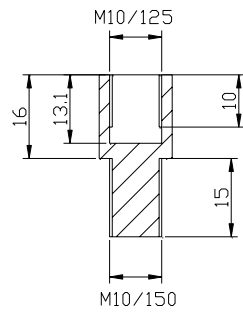

PART# 9271N