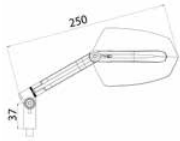

ADJUSTABLE
Inclination and height.