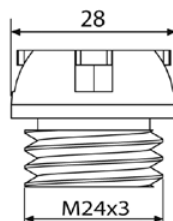

PLUG-OIL CAPS

TYPES OF PLUG-OIL CAPS

2019
MODELS:
www.puigusa.com

PART# 6780

MODEL	YEAR	PART#	R	O	A	T	N	P	V
Z650	17' - 19'	6156							
Z800	13' - 16'	6156							
Z800E	13' - 16'	6156							
Z900	17' - 19'	6156							
Z900RS	18' - 19'	6156							
Z1000	10' - 19'	6156							
Z1000R	17' - 19'	6156							
ZX-6R	03' - 16'	6158							
ZX-6R 636	13' - 16'	6158							
ZX-6R 636	19'	6158							
ZX-10R	16' - 19'	6158							
ZX-10RR	17' - 19'	6158							
ZZR1200	02' - 05'	6158							
ZX-14R	06' - 19'	6158							
KTM									
200 DUKE	12' - 15'	7140							
390 DUKE	13' - 19'	7140							
690 DUKE/R	12' - 19'	6780							
690 DUKE R	12' - 17'	6780							
790 DUKE	18' - 19'	6780							
990 SUPERMOTO/R	08' - 13'	6780							
1290 SUPERDUKE R	14' - 19'	6780							
1290 SUPERDUKE GT	16' - 19'	6780							

MODEL	YEAR	PART#	R	O	A	T	N	P	V
RC125/390	14' - 19'	7140							
SUZUKI									
B-KING	08' - 11'	6155							
V-STROM 250	17' - 19'	6155							
V-STROM 650	04' - 19'	6155							
V-STROM 650XT	15' - 19'	6155							
V-STROM 1000	14' - 19'	6155							
V-STROM 1000XT	17' - 19'	6155							
BANDIT 650	09' - 11'	6155							
BANDIT 650S	05' - 14'	6155							
BANDIT 1200S	01' - 06'	6155							
BANDIT 1250	10' - 13'	6155							
BANDIT 1250S	07' - 16'	6155							
GSX650F	08' - 16'	6155							
GSX1250F	10' - 17'	6155							
GSX-S750	11' - 16'	6155							
GSX-S750	17' - 19'	6155							
GSX-S1000	15' - 19'	6155							
GSX-S1000F	15' - 19'	6155							
GSX-R250	17' - 19'	6155							
GSX-R600	01' - 16'	6155							
GSX-R750	01' - 16'	6155							
GSX-R1000	01' - 16'	6155