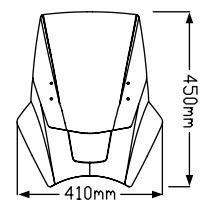

2 FIXATION POINTS