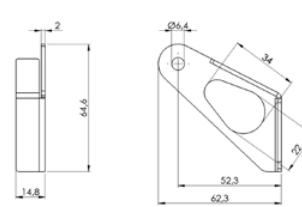

MODEL	YEAR	PART#	N
YAMAHA			
FAZER8	13' - 16'	3960	$24.95
FJR1300A/AS	06' - 19'	3959	$24.95
FZ1/FAZER	06' - 15'	3960	$24.95
FZ6	04' - 06'	3960	$24.95
FZ6 FAZER	07' - 08'	3960	$24.95
FZ6R	10' - 16'	3960	$24.95
FZ8 FAZER	10' - 12'	3960	$24.95
FZS600/1000 FAZER	01' - 05'	3959	$24.95
FZ-09	13' - 16'	3960	$24.95
FZ-09 / MT-09 (SET TO SUBSTITUTE TURN SIGNALS POSITION)	17' - 19'	9465	$73.26
MT-09 SP (SET TO SUBSTITUTE TURN SIGNALS POSITION)	18' - 19'	9465	$73.26
FJ-09 / TRACER 900	15' - 19'	3960	$24.95
TRACER 900GT	18' - 19'	3960	$24.95

MODEL	YEAR	PART#	N
FZ-10 / MT-10	16' - 19'	3960	$24.95
FZ-10 / MT-10 SP	17' - 19'	3960	$24.95
FZ-07 / MT-07	14' - 19'	3960	$24.95
XSR700	16' - 19'	3960	$24.95
XSR700 XTRIBUTE	19'	3960	$24.95
XSR900	16' - 19'	3960	$24.95
XT660Z TÉNÉRÉ	12' - 19'	3959	$24.95
YZF 600 R THUNDERCAT	96' - 02'	3959	$24.95
YZF 1000 R THUNDERACE	96' - 03'	3959	$24.95
YZF-R1	98' - 01'	3959	$24.95
YZF-R1	02' - 14'	3960	$24.95
YZF-R3	15' - 19'	3960	$24.95
YZF-R6	99' - 02'	3959	$24.95
YZF-R6	03' - 16'	3960	$24.95
YZF-R6	17' - 19'	3960	$24.95

PART# 9465

(#) Bracket set front Puig turn signals.
(&) Bracket set rear Puig turn signals.
(*) Check price with your distributor.

(TBA) Item under development. Check price on our website.
IMPORTANT: Indicate code color after part#. Example: 0973A.