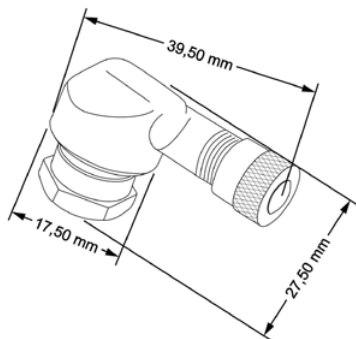

// SPOOL PRO

// SPOOL SLIDER

// SPOOL

MATERIAL
Manufactured through billet aluminium.

DESIGN
Developed to ease the inflation process.

WEIGHT
8 grams

DIMENSIONS

MODEL	Ø THREAD	PART#	A	G	N	P	R	V	T
UNIVERSAL BY PAIR	11 mm.	5591							
UNIVERSAL BY PAIR	8,3 mm.	8100							