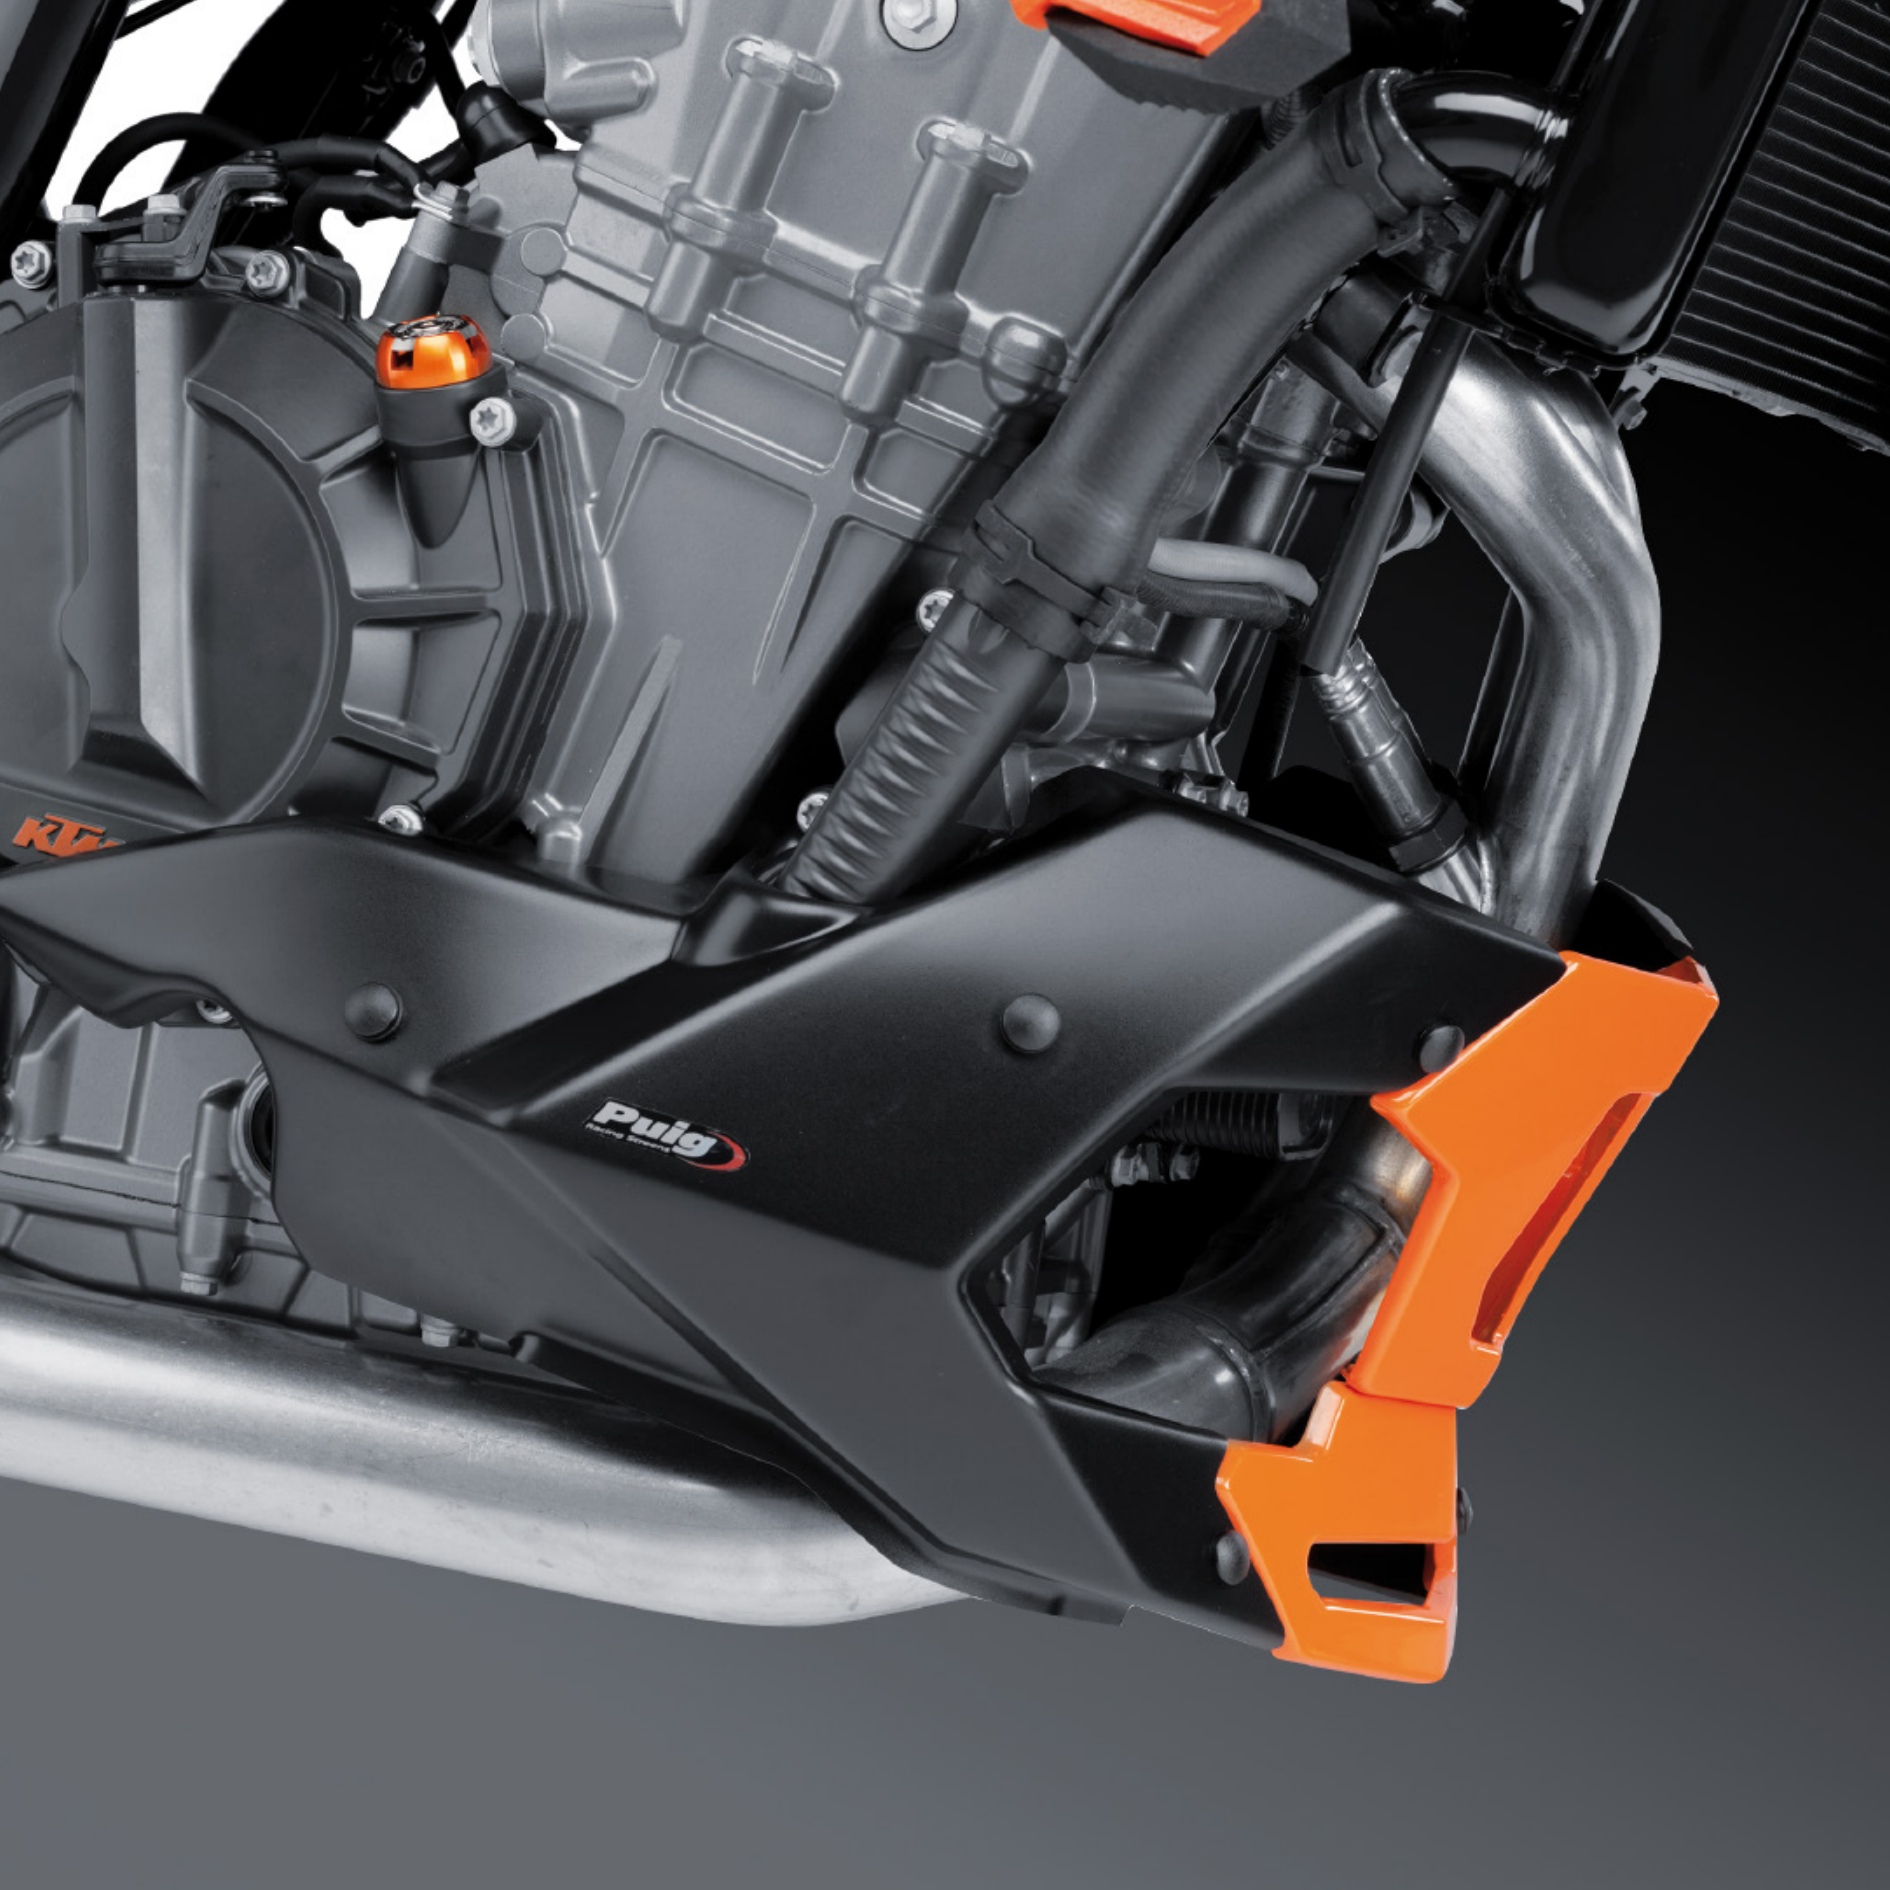

(TBA) Item under development. Check price on our website.

IMPORTANT: Indicate code color after part#. Example: 0973A.

Puig
RACING SLIPSTREAMER

// EACH BIKE MODEL HAS ITS OWN DESIGN AND STYLE, TESTED IN OUR VIRTUAL WIND TUNNEL.