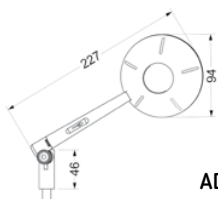

ADJUSTABLE
Inclination and height.