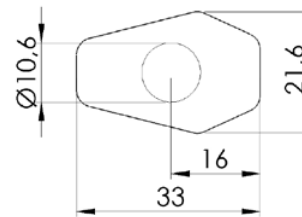

PART# 9655

(#) Bracket set front Puig turn signals.
(&) Bracket set rear Puig turn signals.
(*) Check price with your distributor.

(TBA) Item under development. Check price on our website.
IMPORTANT: Indicate code color after part#. Example: 0973A.