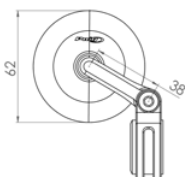

ADJUSTABLE
Inclination and height.