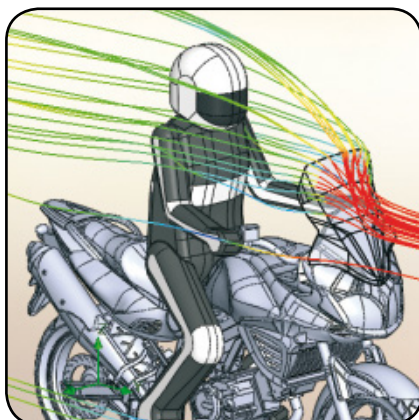

Improved aerodynamics and wind protection on average +12,7%.