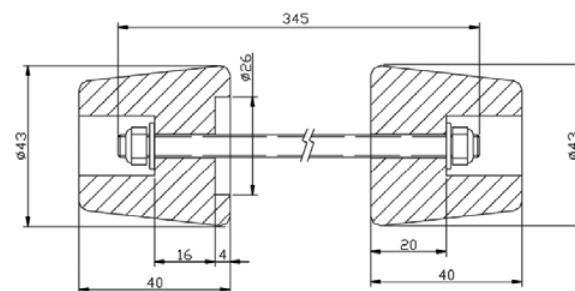

MILL. TH.

WEIGHT
Reduced weight
265 grams.

DESIGN
Racing look for your
motorcycle.

COMPLETE PROTECTION
Fork and swing arm
protection.

MATERIAL
Manufactured through a
nylon block.

DIMENSIONS

The set of anodized aluminium rings must be ordered separately from the slider, depending on the color of the bike.