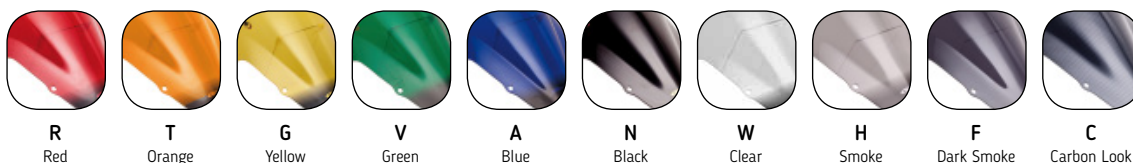

ANODIZED ALUMINIUM SCREWS AVAILABLE ON PAGE 369

(TBA) Item under development. Check price on our website.

(-) Adjustable in width and height.

(Z) Z-RACING Design. For more info check website.

(R) R-RACER Design. For more info check website.

CARBON LOOK: Racing screen available only.

NOTE COLORS: F and N colors delivered without silk print.

IMPORTANT: Indicate code color after part#. Example: 0973A.