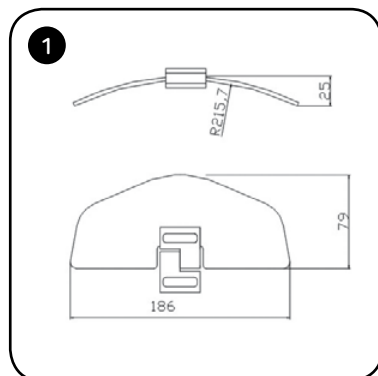

MODEL	PART#	W	H	D
DEFLECTOR 1	4639	$69.94	$69.94	
DEFLECTOR 2	4717	$69.94	$69.94	
DEFLECTOR 3	4835	$89.95		
DEFLECTOR 4	4837	$89.95		
METALLIC MECHANISM	6878			$56.68

W
Clear

H
Smoke

D
Anodized

(TBA) Item under development. Check price on our website.

IMPORTANT: Indicate code color after part#. Example: 0973A.