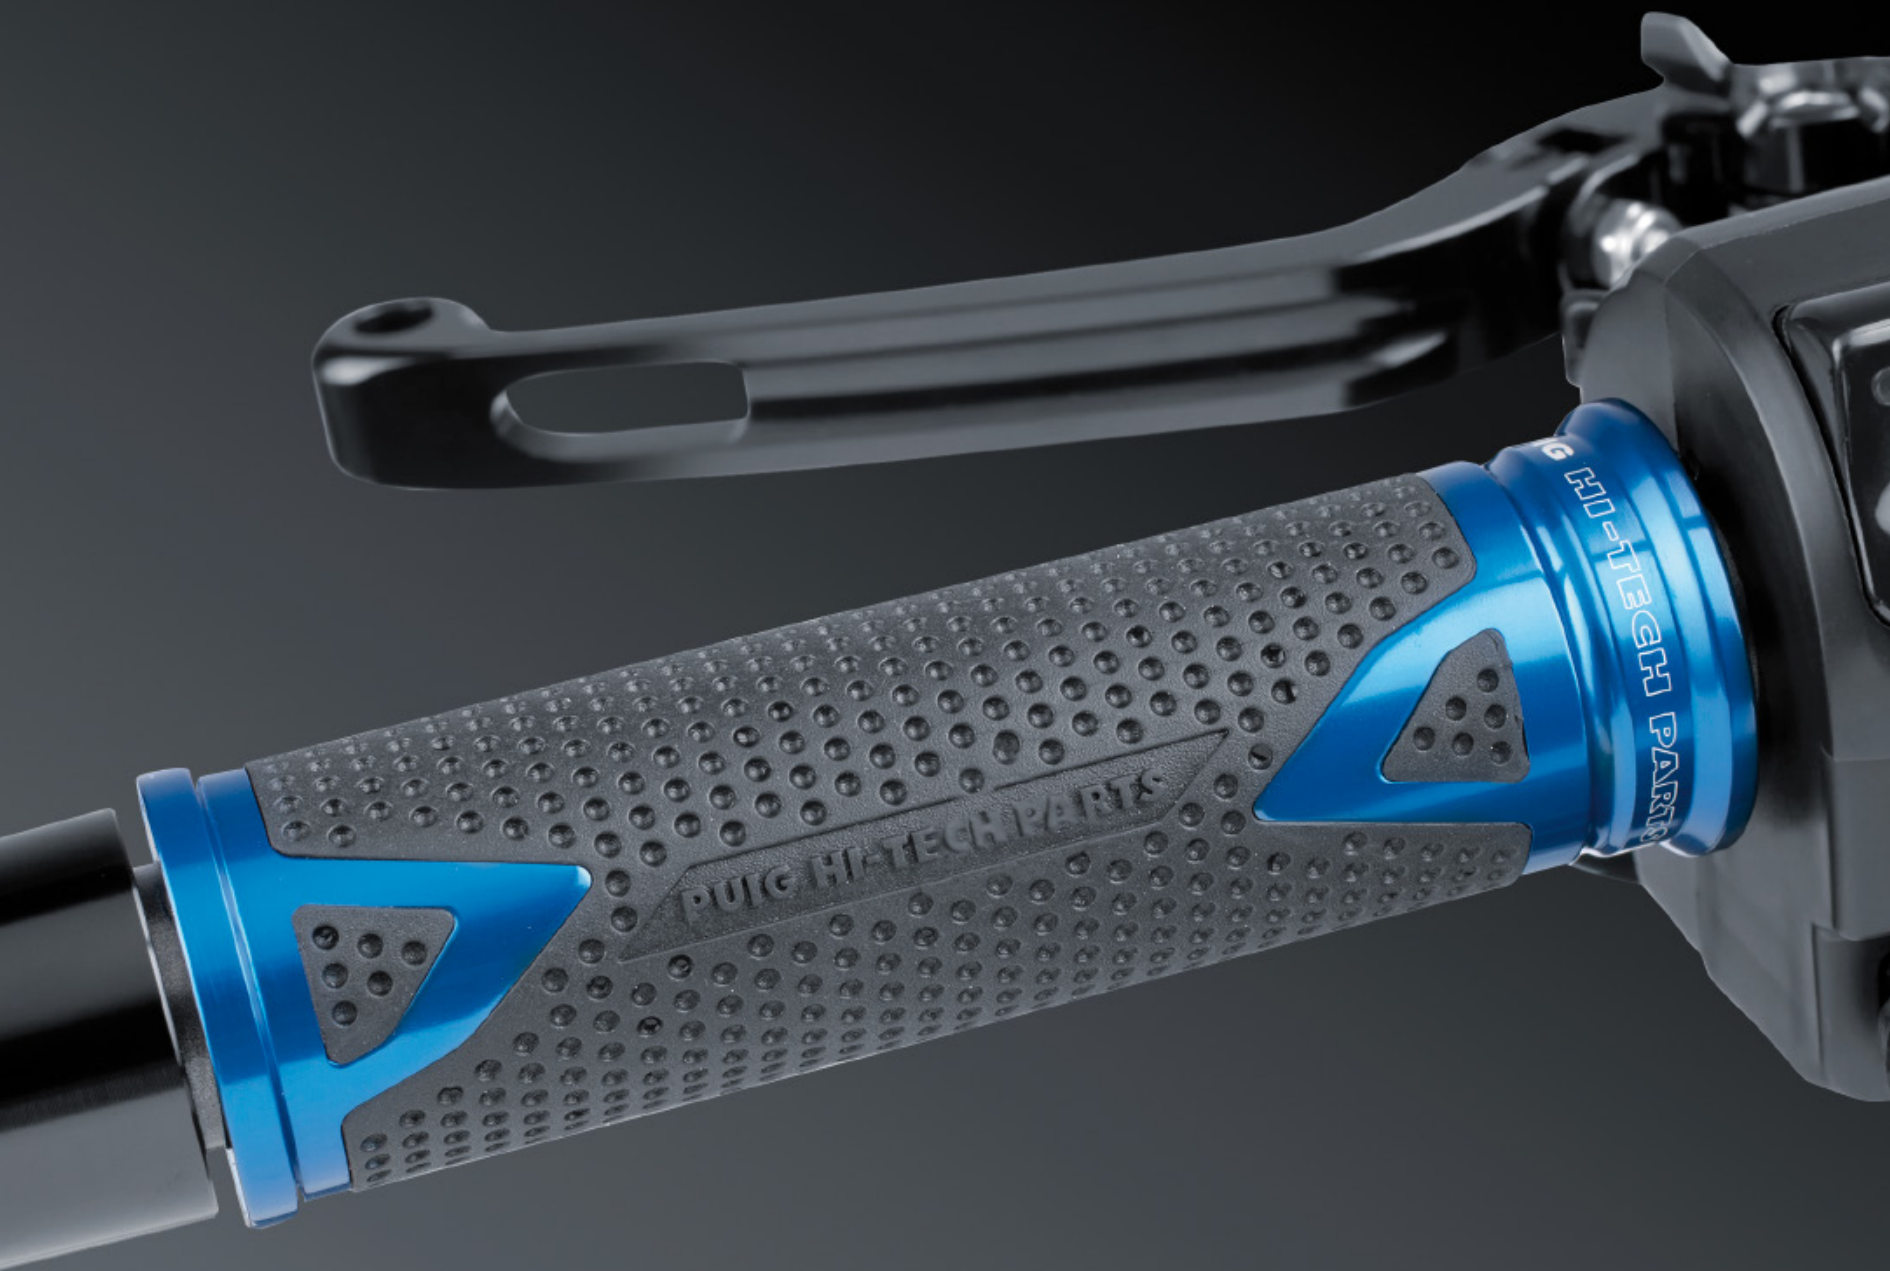

PUIG HI-TECH PARTS

PUIG HI-TECH PARTS