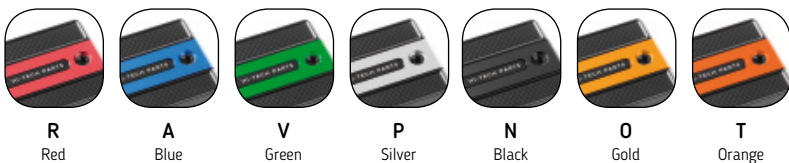

MODEL	YEAR	BRAKE FLUID TANK CAP		CLUTCH FLUID TANK CAP	
STREET TRIPLE R	09' - 16'	9264	$29.63		
YAMAHA					
FJ-09	15' - 19'	9267	$29.63		
FZ1	06' - 15'	9267	$29.63		
FZ1 FAZER	06' - 15'	9267	$29.63		
FZ6	04' - 06'	9267	$29.63		
FZ6 FAZER	07' - 08'	9267	$29.63		
FZ6R	10' - 16'	9267	$29.63		
FZ8	10' - 16'	9267	$29.63		
FZ-07 / MT-07	14' - 19'	9267	$29.63		
FZ-09	13' - 16'	9267	$29.63		
FZ-09 / MT-09	17' - 19'	9267	$29.63		
TRACER 900/GT	18' - 19'	9267	$29.63		
FZ-10 / MT-10	16' - 19'	9267	$29.63		
FZ-10 / MT-10 SP	17' - 19'	9267	$29.63		
NIKEN					
T-MAX 500	08' - 11'	9269	$29.63	9269	$29.63
T-MAX 530	12' - 14'	9269	$29.63	9269	$29.63
T-MAX 530	15' - 16'	9269	$29.63	9269	$29.63
T-MAX 530/DX/SX	17' - 19'	9269	$29.63	9269	$29.63
XSR700	16' - 19'	9267	$29.63		
XSR700 XTRIBUTE	19'	9267	$29.63		
XSR900	16' - 19'	9267	$29.63		
XT660Z TÉNÉRÉ	08' - 16'	9267	$29.63		
YZF-R1	04' - 16'	9264	$29.63		

(TBA) Item under development. Check price on our website.
(#) BMW R NINE T with production code DA6, DA16
(&) BMW R NINE T with production code OJ01, OJ03

IMPORTANT: Indicate code color after part#. Example: 0973A.