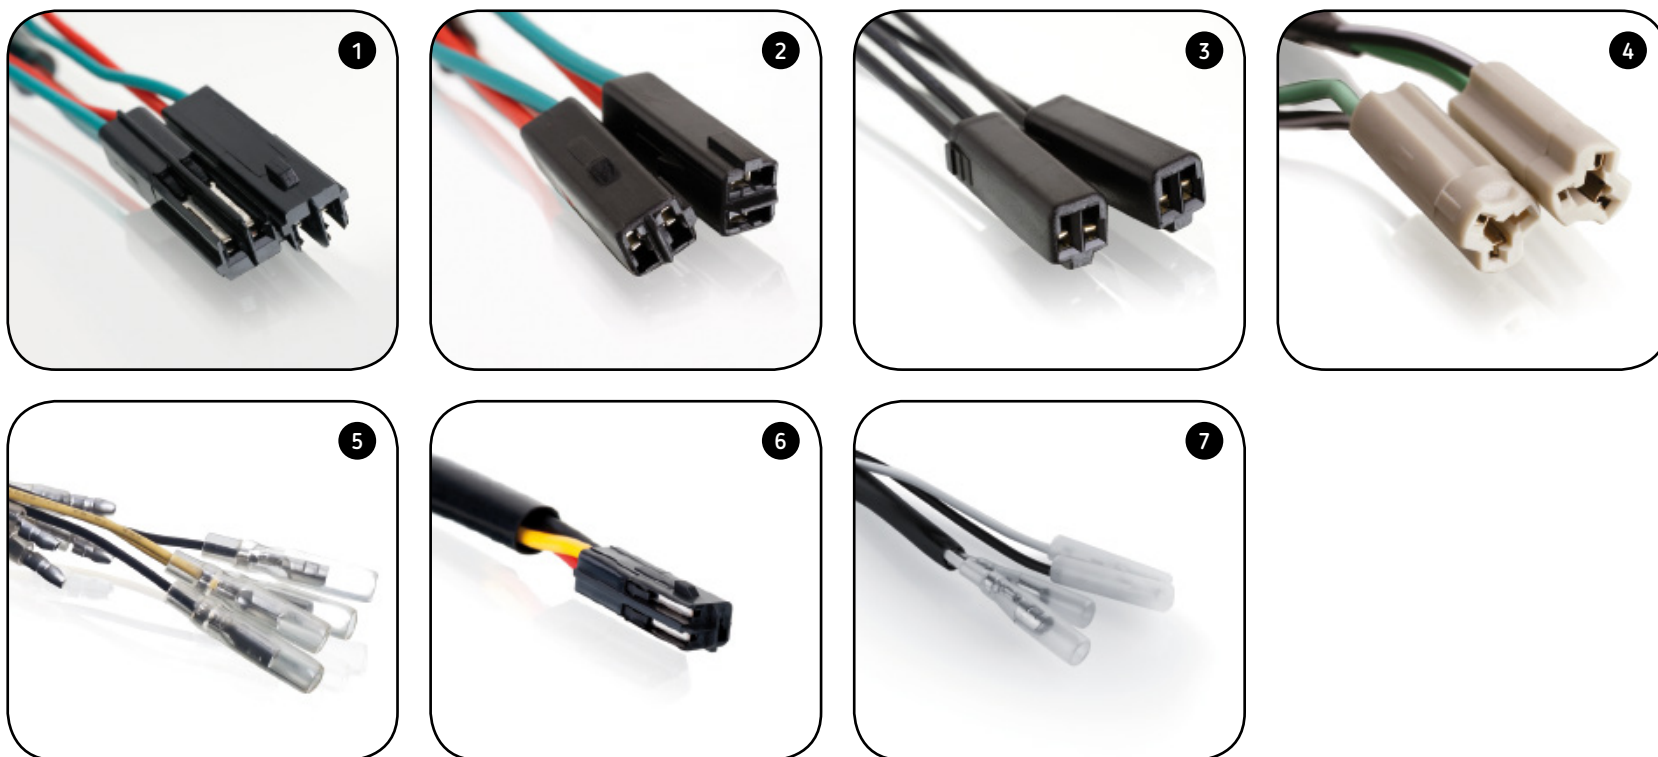

N
Black

CHECK CONNECTIONS TURN SIGNALS ON PAGE 365
TO AVOID CONNECTIONS PROBLEMS. CHECK THE TECHNICAL SHEET ON PAGE 366

// CONN. LEADS

MODEL	PART#	DIMENSIONS LEADS MM	MSRP
MODELS HONDA	4854N (1)	180 mm.	\$11.61
MODELS HONDA (CB1000R / CB65F 15' - 16')	8510N (6)	110 mm.	\$24.50
MODELS KAWASAKI	4856N (2)	180 mm.	\$11.61
MODELS SUZUKI	4860N (3)	180 mm.	\$11.61
SUZUKI GSX-R1000R 17' - 18'	3164N		\$24.50
MODELS YAMAHA	4863N (4)	320 mm.	\$16.49
MODELS TRIUMPH	9772N (7)	200 mm.	\$15.84
MODEL UNIVERSAL	4869N (5)	180 mm.	\$11.88