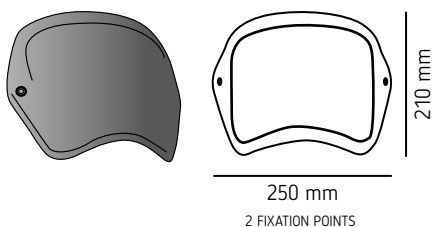

FRONTAL PLATE (IN ABS)

HI-TECH PARTS | TECHNICAL SECTION

// AERODYNAMIC TEST

Double function: Deflects wind and number plate.
Available with universal supports or specific for selected motorcycles.

// FRONTAL PLATE