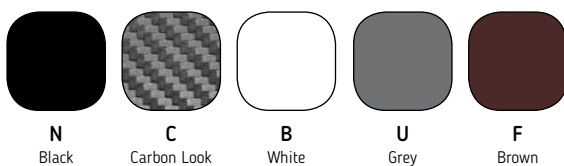

N
Black

W
Clear

// LEATHER

MODEL	PART#	MSRP
LEATHER GREY	9304U	\$38.73
LEATHER BROWN	9304F	\$38.73
LEATHER BLACK	9304N	\$38.73
LEATHER CARBON LOOK	9304C	\$38.73

N
Black

C
Carbon Look

B
White

U
Grey