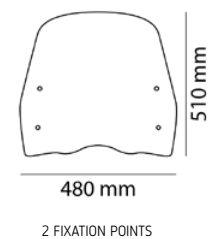

// T.S.

MODEL	PART#	MSRP
UNIVERSAL	6371	$139.00

FOR SPECIFIC MODELS PLEASE VISIT OUR WEBSITE www.puigusa.com

(TBA) Item under development. Check price on our website.
IMPORTANT: Indicate code color after part#. Example: 0973A.