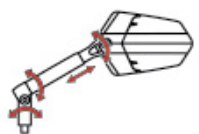

ADAPTABLE
Available adapters for handlebar and fairing fitting.