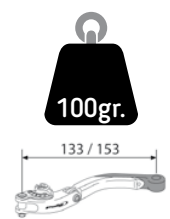

EXTENDABLE FOLDABLE MODEL 2.0	PART#	
EXTENDABLE FOLDABLE BRAKE LEVER	SEE PAGE 216	$80.19
ADAPTOR BRAKE LEVER	SEE PAGE 218	
EXTENDABLE FOLDABLE CLUTCH LEVER	SEE PAGE 216	$80.19
ADAPTOR CLUTCH LEVER	SEE PAGE 218	
SELECTOR (SPARES)	5749	$18.16
EXTENDABLE KIT	8983	$32.85
SCREW-NUT-SPACER-WASHER SPRING (SPARES)	9837	$11.59