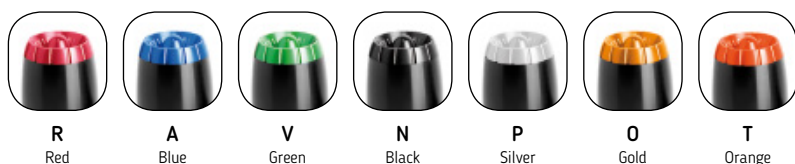

(TBA) Item under development. Check price on our website.
IMPORTANT: Indicate code color after part#. Example: 0973A.