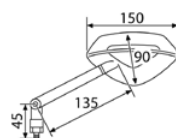

ADAPTABLE

Available adapters for handlebar and fairing fitting.