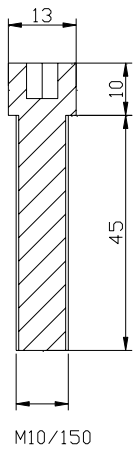

PART# 9983N