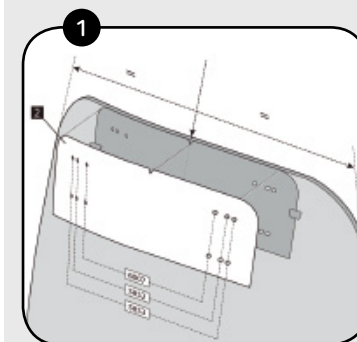

// MOUNTING PROCEDURE

* Template delivered.