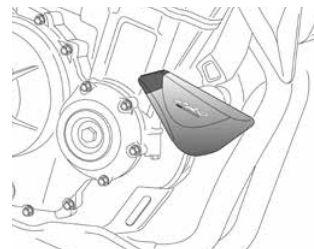

FRAME SLIDER PRO

MODEL	YEAR	TYPE OF FRAME SLIDER	PART#	N
STREET CUP	17' - 19'	VINTAGE	8588	$209.82
STREET SCRAMBLER	17' - 19'	VINTAGE	8588	
STREET TWIN	16' - 19'	VINTAGE	8588	$209.82
THRUXTON 1200/R	16' - 19'	VINTAGE	8588	$209.82
YAMAHA				
FAZER8	13' - 16'	R12	5584	$97.78
FJR1300A/AS	06' - 12'	R12	4086	$94.68
FJR1300A/AS	13' - 17'	R12	6572	$104.63
FZS600 FAZER	98' - 04'	R12	1872	$101.96
FZ1	06' - 15'	R12	5584	$97.78
FZ1 FAZER	06' - 15'	R12	5584	$97.78
FZ6	04' - 08'	R12	1873	$94.68
FZ6 FAZER	04' - 08'	R12	1873	$94.68
FZ6 FAZER S2	07' - 10'	R12	1873	$94.68
FZ8	10' - 16'	R12	5584	$97.78
FZ8 FAZER	10' - 12'	R12	5584	$97.78
FZ-07 / MT-07	14' - 19'	R12	7064	$114.49
FZ-07 / MT-07	14' - 19'	PRO	7074	$206.11
MT-07 TRACER	16' - 19'	R12	7064	$114.49
MT-07 TRACER	16' - 19'	PRO	7074	$206.11
MT-07 TRACER GT	19'	R12	7064	
MT-07 TRACER GT	19'	PRO	7074	
FZ-09	13' - 16'	R12	6857	$104.30
FZ-09	13' - 16'	PRO	7316	$212.46
MT-09	17' - 19'	R12	9380	$112.82
MT-09	17' - 19'	PRO	7316	$212.46
MT-09 SP	18' - 19'	R12	9380	$112.82
MT-09 SP	18' - 19'	PRO	7316	$212.46
FJ-09 / TRACER900	15' - 19'	R12	6857	$104.30
FJ-09 / TRACER900	15' - 19'	PRO	7316	$212.46