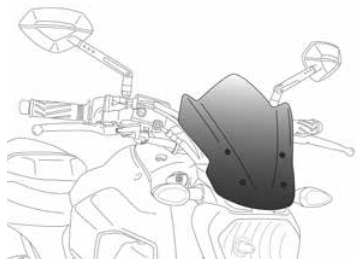

WINDSHIELDS SPECIFIC FOR NON-ROUND HEADLIGHTS

HI-TECH PARTS | TYPE OF WINDSHIELD:

2019
MODELS:
www.puigusa.com

SPORT