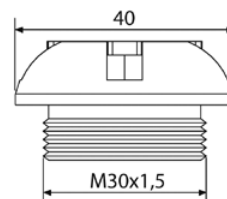

PLUG-OIL CAPS

TYPES OF PLUG-OIL CAPS

2019
MODELS:
www.puigusa.com

PART# 6158

MODEL	YEAR	PART#	R	O	A	T	N	P	V
Z650	17' - 19'	6156							
Z800	13' - 16'	6156							
Z800E	13' - 16'	6156							
Z900	17' - 19'	6156							
Z900RS	18' - 19'	6156							
Z1000	10' - 19'	6156							
Z1000R	17' - 19'	6156							
ZX-6R	03' - 16'	6158							
ZX-6R 636	13' - 16'	6158							
ZX-6R 636	19'	6158							
ZX-10R	16' - 19'	6158							
ZX-10RR	17' - 19'	6158							
ZZR1200	02' - 05'	6158							
ZX-14R	06' - 19'	6158							
KTM									
200 DUKE	12' - 15'	7140							
390 DUKE	13' - 19'	7140							
690 DUKE/R	12' - 19'	6780							
690 DUKE R	12' - 17'	6780							
790 DUKE	18' - 19'	6780							
990 SUPERMOTO/R	08' - 13'	6780							
1290 SUPERDUKE R	14' - 19'	6780							
1290 SUPERDUKE GT	16' - 19'	6780							

MODEL	YEAR	PART#	R	O	A	T	N	P	V
RC125/390	14' - 19'	7140							
SUZUKI									
B-KING	08' - 11'	6155							
V-STROM 250	17' - 19'	6155							
V-STROM 650	04' - 19'	6155							
V-STROM 650XT	15' - 19'	6155							
V-STROM 1000	14' - 19'	6155							
V-STROM 1000XT	17' - 19'	6155							
BANDIT 650	09' - 11'	6155							
BANDIT 650S	05' - 14'	6155							
BANDIT 1200S	01' - 06'	6155							
BANDIT 1250	10' - 13'	6155							
BANDIT 1250S	07' - 16'	6155							
GSX650F	08' - 16'	6155							
GSX1250F	10' - 17'	6155							
GSX-S750	11' - 16'	6155							
GSX-S750	17' - 19'	6155							
GSX-S1000	15' - 19'	6155							
GSX-S1000F	15' - 19'	6155							
GSX-R250	17' - 19'	6155							
GSX-R600	01' - 16'	6155							
GSX-R750	01' - 16'	6155							
GSX-R1000	01' - 16'	6155