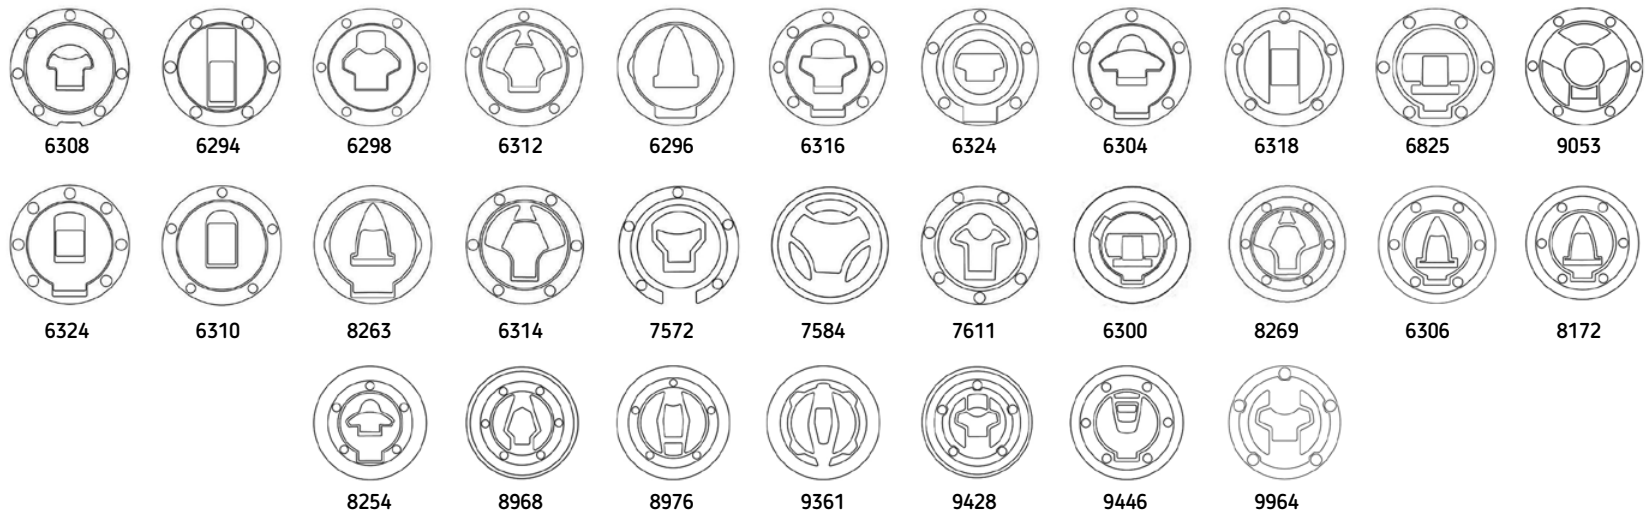

MODEL	YEAR	PART#	U
790 DUKE	18' - 19'	7610	$19.95
1050 ADVENTURE	15' - 16'	8172	$19.95
1190 ADVENTURE/R	13' - 16'	8172	$19.95
1090 ADVENTURE/R	17' - 19'	8172	$19.95
1290 SUPERDUKE R	17' - 19'	9446	$19.95
1290 SUPER ADVENTURE	15' - 16'	8172	$19.95
1290 SUPER ADVENTURE R	17' - 19'	9446	$19.95
1290 SUPER ADVENTURE S	17' - 19'	9446	$19.95
1290 SUPER ADVENTURE T	17'	9446	$19.95
1290 SUPERDUKE GT	16' - 17'	8172	$19.95
RC125/RC390	14' - 19'	7610	$19.95
SUZUKI			
V-STROM 250	17' - 19'	6317	$19.95
V-STROM 650	17' - 19'	9428	$19.95
V-STROM 650XT	17' - 19'	9428	$19.95
V-STROM 1000	17' - 19'	9428	$19.95
V-STROM 1000XT	17' - 19'	9428	$19.95
GSX-S750	17' - 19'	9428	$19.95
GSX-S1000	15' - 16'	6317	$19.95
GSX-S1000F	15' - 16'	6317	$19.95
GSX-R250	17' - 19'	6317	$19.95
GSX-R1000	15' - 16'	6317	$19.95
GSX-R1000/R	17' - 19'	9428	$19.95
GW 250F	15' - 16'	6317	$19.95
SV650	16'	6317	$19.95

MODEL	YEAR	PART#	U
SV650X	18' - 19'	9428	$19.95
ALL	96' - 02'	6315	$19.95
ALL	03' - 19'	6317	$19.95
TRIUMPH			
SPEED TRIPLE/R	16' - 19'	8980	$19.95
STREET TRIPLE/R/S/RS	17' - 19'	8980	$19.95
TIGER EXPLORER XC/XR/XRX/XRT/XCX/XCA	16' - 19'	8980	$19.95
ALL		6293	$19.95
YAMAHA			
FZ-10 / MT-10	16' - 19'	6323	$19.95
FZ-07 / MT-07	14' - 19'	6323	$19.95
FZ-09 / MT-09	17' - 19'	6323	$19.95
MT-09 SP	18' - 19'	6323	$19.95
XSR700	16' - 19'	6323	$19.95
XSR900	16' - 19'	6323	$19.95
YZF-R1	15' - 16'	6323	$19.95
YZF-R3	15' - 19'	8254	$19.95
YZF-R6	17' - 19'	6323	$19.95
ALL	T0 99'	6321	$19.95
ALL	00' - 19'	6323	$19.95

IMPORTANT: We recommend verify the design of the cap with the above diagrams when ordering.