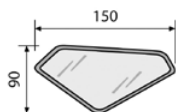

HOMOLOGATED