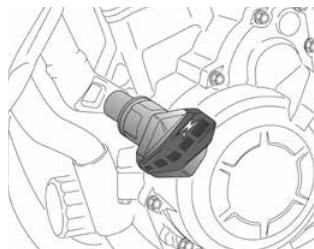

FRAME SLIDER R12 / R19

Spares for model R12 will be
manufactured with model R19.
Check website.