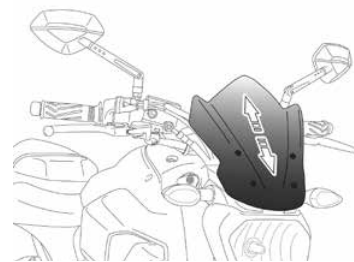

SUPPORT M.E.M.

MODEL	YEAR	TYPE OF NAKED NEW GENERATION	PART#	DIMENSIONS (inch) Height x Width	HEIGHT (MM) Respect OEM		
MV AGUSTA							
BRUTALE	05' - 09'	SPORT	5587	12.98 x 14.56		$199.55	
BRUTALE 675	12' - 18'	SPORT	6010	12.20 x 12.39	+6.69	$120.34	
BRUTALE 800	13' - 15'	SPORT	6010	12.20 x 12.39		$120.34	
BRUTALE 800	16' - 19'	SPORT	9011	10.43 x 12.00		$112.42	
BRUTALE DRAGSTER 800/RR	14' - 19'	SPORT	6010	12.20 x 12.39		$120.34	
BRUTALE 920	11' - 12'	SPORT	5587	12.98 x 14.56		$199.55	
BRUTALE 1090	10' - 12'	SPORT	5587	12.98 x 14.56		$199.55	
BRUTALE 1090	13' - 18'	SPORT	6400	12.59 x 12.20	+5.90	$164.14	
BRUTALE 1090 R	10' - 12'	SPORT	5587	12.98 x 14.56		$199.55	
BRUTALE 1090 R	13' - 18'	SPORT	6400	12.59 x 12.20		$164.14	
BRUTALE 1090 RR	10' - 12'	SPORT	5587	12.98 x 14.56		$199.55	
BRUTALE 1090 RR	13' - 18'	SPORT	6400	12.59 x 12.20		$164.14	
RIVALE 800	13' - 18'	SPORT	6499	12.20 x 12.39	+6.69	$120.04	
SUZUKI							
B-KING	08' - 11'	SPORT	4630	14.95 x 12.98		$176.10	$196.22
BANDIT 650	09' - 11'	SPORT	5027	12.98 x 15.35		$159.21	
BANDIT 1250	10' - 13'	SPORT	5027	12.98 x 15.35		$159.21	
GSR600	06' - 11'	SPORT	4117	13.38 x 11.02		$104.79	
GSX-S750	11' - 16'	SPORT	5646	12.59 x 11.80		$152.52	
GSX-S750	17' - 19'	SPORT	9435	12.98 x 9.446		$140.52	
GSX-S750	17' - 19'	TOURING	9436	17.31 x 12.39		$145.30	
GSX-S1000	15' - 19'	SPORT	7653	12.59 x 10.23	+6.88	$165.63	$208.54
SFV650	09' - 15'	SPORT	4951	11.80 x 10.03		$160.57	
GW 250	13' - 17'	SPORT	6251	12.59 x 10.23		$120.34	
TRIUMPH							
BONNEVILLE BOBBER	17' - 19'	TOURING	9437	10.82 x 0.590	+6.69	$119.44	
BONNEVILLE SPEEDMASTER	18' - 19'	TOURING	9437	10.82 x 0.590		$119.44	
SPEED TRIPLE	05' - 10'	SPORT	3930	11.02 x 14.95		$202.50	
SPEED TRIPLE	11' - 15'	SPORT	5658	13.97 x 10.62	+4.32	$174.89	
SPEED TRIPLE	16' - 19'	SPORT	8929	12.59 x 12.59		$154.27	
SPEED TRIPLE R	12' - 15'	SPORT	5658	13.97 x 10.62		$174.89