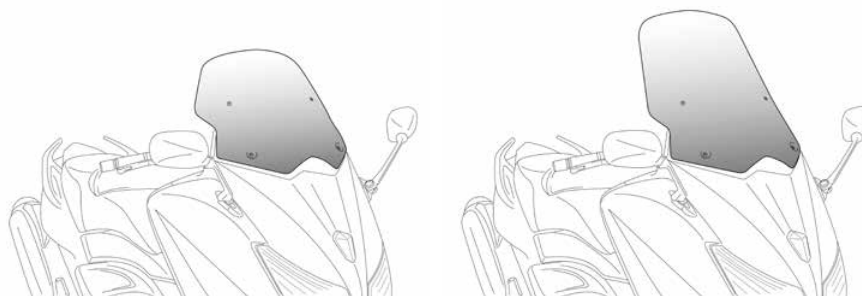

WINDSHIELDS FOR MAXISCOOTERS

HI-TECH PARTS | TYPE OF WINDSHIELD:

2019
MODELS:
www.puigusa.com

V-TECH LINE SPORT

V-TECH LINE TOURING

MODEL	YEAR	TYPE OF V-TECH LINE	PART#	DIMENSIONS (inch) Height x Width	HEIGHT (MM) Respect OEM	
BMW						
C600 SPORT	12' - 15'	V-TECH LINE SPORT	6031	23,61 x 16,13	-1,9	$175.39
C600 SPORT	12' - 15'	V-TECH LINE TOURING	6785	28,14 x 18,30	+2,75	$166.12
C650 SPORT	16' - 19'	V-TECH LINE SPORT	9014	22,82 x 16,33	-2,7	$170.52
C650 SPORT	16' - 19'	V-TECH LINE TOURING	9015	27,55 x 18,49	+4,32	$204.00
C EVOLUTION	15' - 19'	V-TECH LINE TOURING	1769			TBA
HONDA						
FORZA 300	13' - 16'	V-TECH LINE TOURING	6554	28,92 x 20,46	+9,84	$190.01
FORZA 300	18' - 19'	V-TECH LINE TOURING	1295			$110.64
INTEGRA	12' - 13'	V-TECH LINE SPORT	6283	20,07 x 14,56	-3,5	$104.51
INTEGRA	12' - 13'	V-TECH LINE TOURING	6035	25,38 x 17,51	+2,36	$168.48
INTEGRA 750	14' - 19'	V-TECH LINE SPORT	6283	20,07 x 14,56	-3,5	$104.51
INTEGRA 750	14' - 19'	V-TECH LINE TOURING	6035	25,38 x 17,51	+2,36	$168.48
PCX 125	10' - 13'	V-TECH LINE TOURING	5569	20,86 x 14,16	+5,51	$117.56
PCX 125	14' - 17'	V-TECH LINE TOURING	7549	27,55 x 19,68	+10,2	$185.92
PCX 125	18' - 19'	V-TECH LINE TOURING	9789			TBA
PCX ELECTRIC	18' - 19'	V-TECH LINE TOURING	9789			TBA
KYMCO						
AK550	17' - 19'	V-TECH LINE SPORT	9478	21,84 x 15,54	+2,36	$130.29
AK550	17' - 19'	V-TECH LINE TOURING	9477	31,48 x 25,38	-7,2	$203.52
DINK 50	07' - 15'	V-TECH LINE TOURING	4539	19,28 x 17,31	+3,93	$146.73
DINK 125	07' - 15'	V-TECH LINE TOURING	4539	19,28 x 17,31	+3,93	$146.73
DINK 250	07' - 15'	V-TECH LINE TOURING	4539	19,28 x 17,31	+3,93	$146.73
DOWNTOWN 125i	09' - 14'	V-TECH LINE SPORT	5522	21,25 x 18,10	-4,7	$153.86
DOWNTOWN 125i	09' - 14'	V-TECH LINE TOURING	6790	29,52 x 24,20	+5,11	$228.04
DOWNTOWN 300i	09' - 14'	V-TECH LINE SPORT	5522	21,25 x 18,10	-4,7	$153.86
DOWNTOWN 300i	09' - 14'	V-TECH LINE TOURING	6790	29,52 x 24,20	+5,11	$228.04