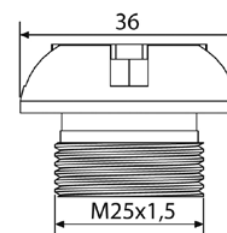

PLUG-OIL CAPS

TYPES OF PLUG-OIL CAPS

2019
MODELS:
www.puigusa.com

PART# 6777

MODEL	YEAR	PART#	R	O	A	T	N	P	V
Z650	17' - 19'	6156							
Z800	13' - 16'	6156							
Z800E	13' - 16'	6156							
Z900	17' - 19'	6156							
Z900RS	18' - 19'	6156							
Z1000	10' - 19'	6156							
Z1000R	17' - 19'	6156							
ZX-6R	03' - 16'	6158							
ZX-6R 636	13' - 16'	6158							
ZX-6R 636	19'	6158							
ZX-10R	16' - 19'	6158							
ZX-10RR	17' - 19'	6158							
ZZR1200	02' - 05'	6158							
ZX-14R	06' - 19'	6158							
KTM									
200 DUKE	12' - 15'	7140							
390 DUKE	13' - 19'	7140							
690 DUKE/R	12' - 19'	6780							
690 DUKE R	12' - 17'	6780							
790 DUKE	18' - 19'	6780							
990 SUPERMOTO/R	08' - 13'	6780							
1290 SUPERDUKE R	14' - 19'	6780							
1290 SUPERDUKE GT	16' - 19'	6780							

MODEL	YEAR	PART#	R	O	A	T	N	P	V
RC125/390	14' - 19'	7140							
SUZUKI									
B-KING	08' - 11'	6155							
V-STROM 250	17' - 19'	6155							
V-STROM 650	04' - 19'	6155							
V-STROM 650XT	15' - 19'	6155							
V-STROM 1000	14' - 19'	6155							
V-STROM 1000XT	17' - 19'	6155							
BANDIT 650	09' - 11'	6155							
BANDIT 650S	05' - 14'	6155							
BANDIT 1200S	01' - 06'	6155							
BANDIT 1250	10' - 13'	6155							
BANDIT 1250S	07' - 16'	6155							
GSX650F	08' - 16'	6155							
GSX1250F	10' - 17'	6155							
GSX-S750	11' - 16'	6155							
GSX-S750	17' - 19'	6155							
GSX-S1000	15' - 19'	6155							
GSX-S1000F	15' - 19'	6155							
GSX-R250	17' - 19'	6155							
GSX-R600	01' - 16'	6155							
GSX-R750	01' - 16'	6155							
GSX-R1000	01' - 16'	6155