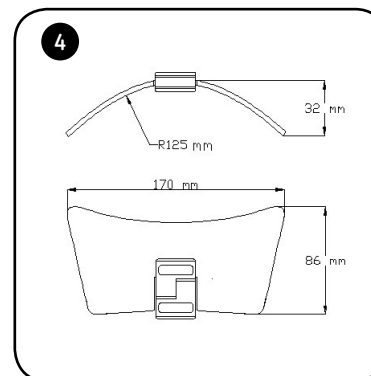

MODEL	PART#	W	H	D
DEFLECTOR 1	4639	$69.94	$69.94	
DEFLECTOR 2	4717	$69.94	$69.94	
DEFLECTOR 3	4835	$89.95		
DEFLECTOR 4	4837	$89.95		
METALLIC MECHANISM	6878			$56.68

W
Clear

H
Smoke

D
Anodized

(TBA) Item under development. Check price on our website.

IMPORTANT: Indicate code color after part#. Example: 0973A.