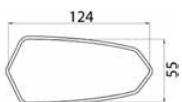

**ANTI-GLARE
GLASS**

NOT HOMOLOGATED