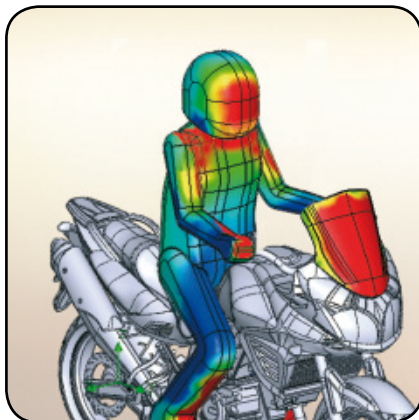

P. 185

P. 187

P. 191

P. 335

// SCREEN TESTED IN THE VIRTUAL WIND TUNNEL

Improved aerodynamics and wind protection on average 12,7% compared with OEM screen.

● Lower pressure
● Max. pressure
Wind pressure with a Puig screen.