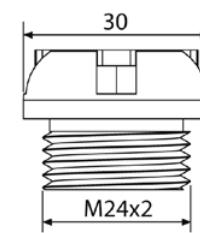

PLUG-OIL CAPS

TYPES OF PLUG-OIL CAPS

2019
MODELS:
www.puigusa.com

PART# 6778

MODEL	YEAR	PART#	R	O	A	T	N	P	V
Z650	17' - 19'	6156							
Z800	13' - 16'	6156							
Z800E	13' - 16'	6156							
Z900	17' - 19'	6156							
Z900RS	18' - 19'	6156							
Z1000	10' - 19'	6156							
Z1000R	17' - 19'	6156							
ZX-6R	03' - 16'	6158							
ZX-6R 636	13' - 16'	6158							
ZX-6R 636	19'	6158							
ZX-10R	16' - 19'	6158							
ZX-10RR	17' - 19'	6158							
ZZR1200	02' - 05'	6158							
ZX-14R	06' - 19'	6158							
KTM									
200 DUKE	12' - 15'	7140							
390 DUKE	13' - 19'	7140							
690 DUKE/R	12' - 19'	6780							
690 DUKE R	12' - 17'	6780							
790 DUKE	18' - 19'	6780							
990 SUPERMOTO/R	08' - 13'	6780							
1290 SUPERDUKE R	14' - 19'	6780							
1290 SUPERDUKE GT	16' - 19'	6780							

MODEL	YEAR	PART#	R	O	A	T	N	P	V
RC125/390	14' - 19'	7140							
SUZUKI									
B-KING	08' - 11'	6155							
V-STROM 250	17' - 19'	6155							
V-STROM 650	04' - 19'	6155							
V-STROM 650XT	15' - 19'	6155							
V-STROM 1000	14' - 19'	6155							
V-STROM 1000XT	17' - 19'	6155							
BANDIT 650	09' - 11'	6155							
BANDIT 650S	05' - 14'	6155							
BANDIT 1200S	01' - 06'	6155							
BANDIT 1250	10' - 13'	6155							
BANDIT 1250S	07' - 16'	6155							
GSX650F	08' - 16'	6155							
GSX1250F	10' - 17'	6155							
GSX-S750	11' - 16'	6155							
GSX-S750	17' - 19'	6155							
GSX-S1000	15' - 19'	6155							
GSX-S1000F	15' - 19'	6155							
GSX-R250	17' - 19'	6155							
GSX-R600	01' - 16'	6155							
GSX-R750	01' - 16'	6155							
GSX-R1000	01' - 16'	6155