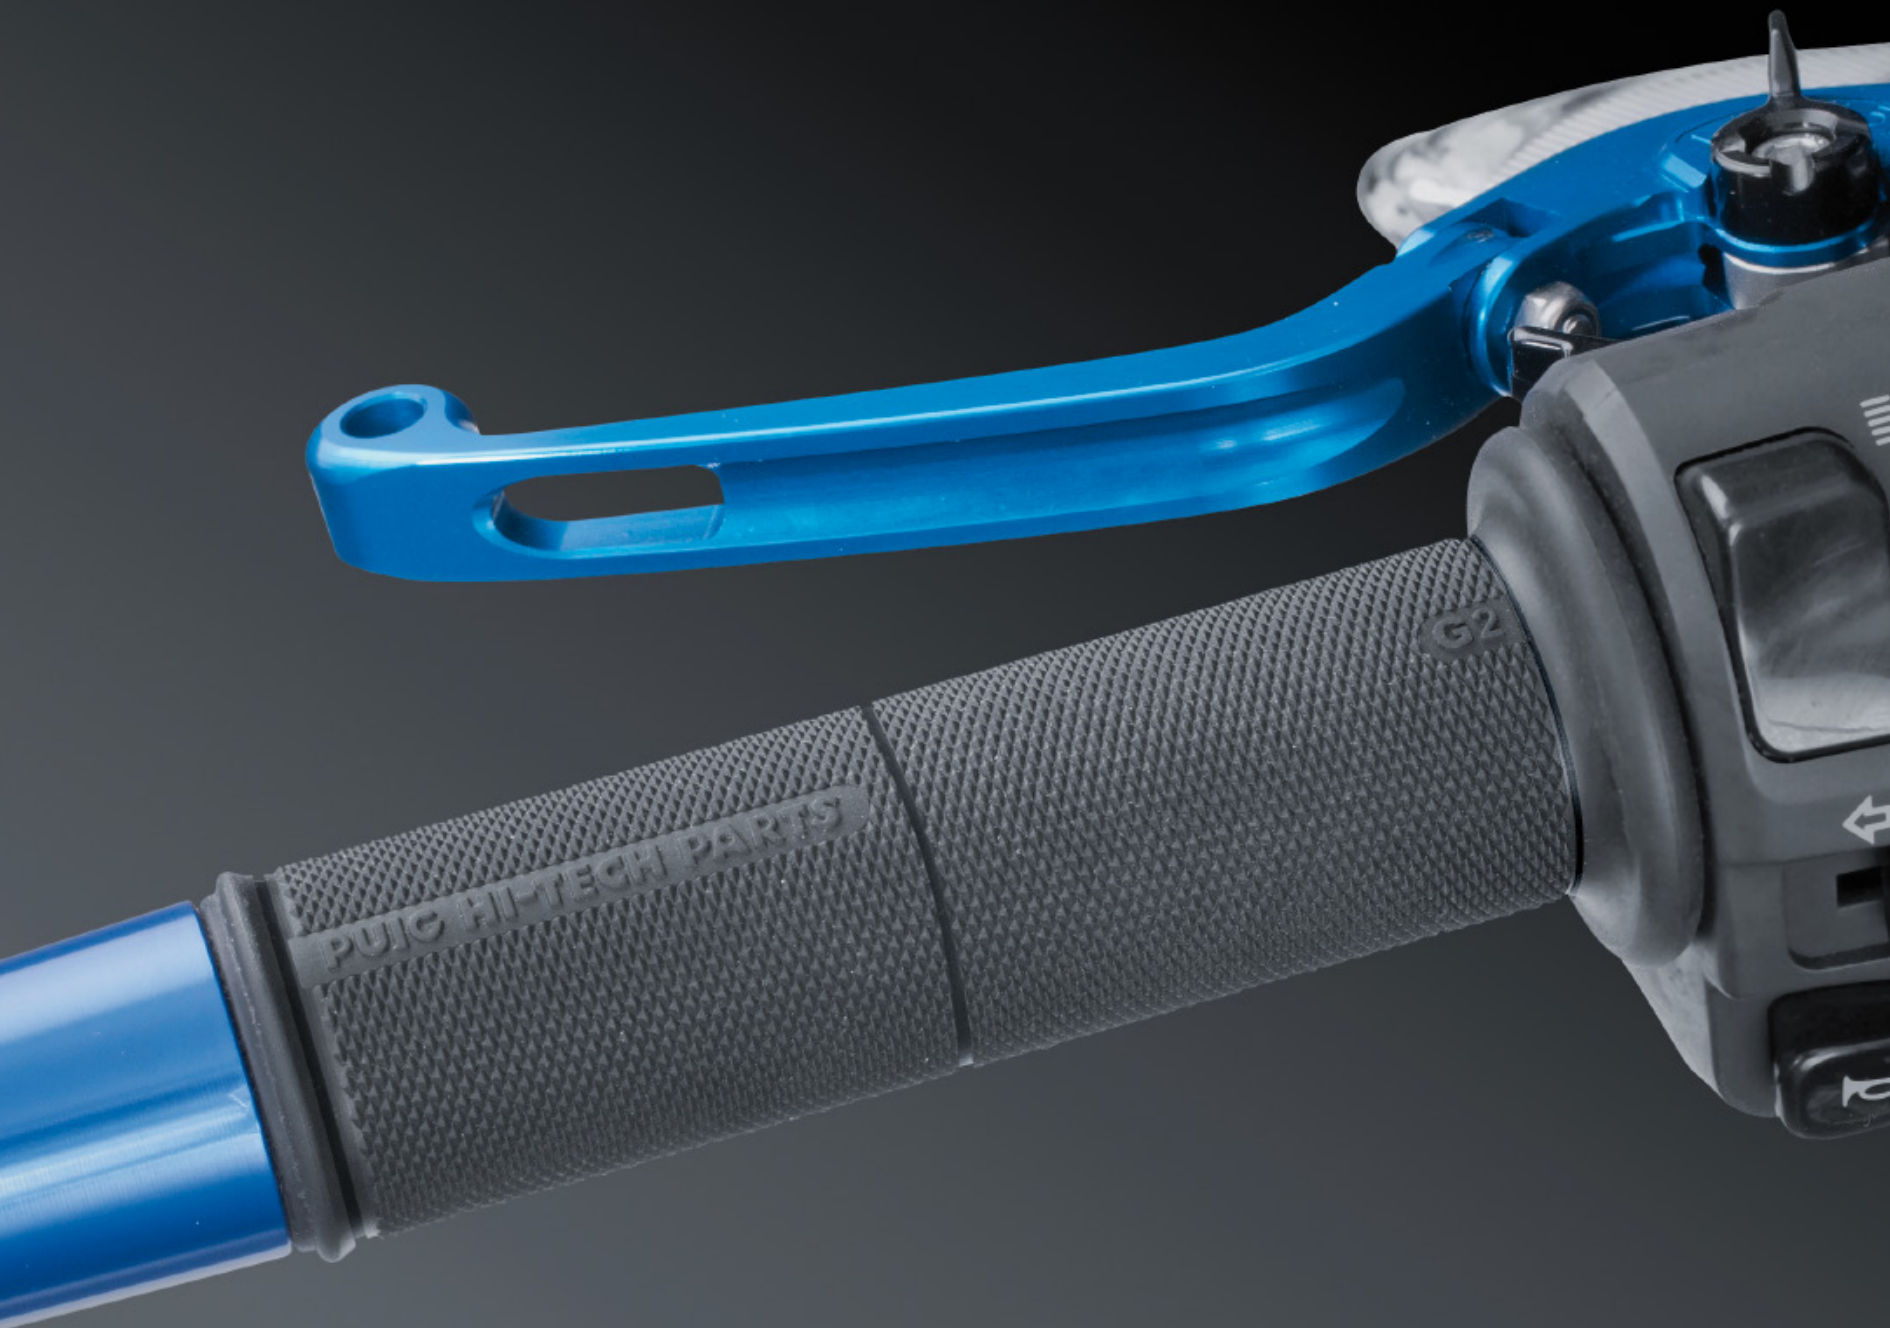

PUIG HI-TECH PARTS

G2

←

P