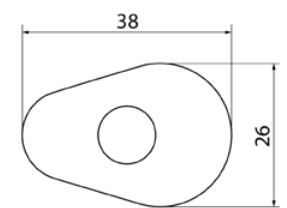

MODEL	YEAR	PART#	N
YAMAHA			
FAZER8	13' - 16'	3960	$24.95
FJR1300A/AS	06' - 19'	3959	$24.95
FZ1/FAZER	06' - 15'	3960	$24.95
FZ6	04' - 06'	3960	$24.95
FZ6 FAZER	07' - 08'	3960	$24.95
FZ6R	10' - 16'	3960	$24.95
FZ8 FAZER	10' - 12'	3960	$24.95
FZS600/1000 FAZER	01' - 05'	3959	$24.95
FZ-09	13' - 16'	3960	$24.95
FZ-09 / MT-09 (SET TO SUBSTITUTE TURN SIGNALS POSITION)	17' - 19'	9465	$73.26
MT-09 SP (SET TO SUBSTITUTE TURN SIGNALS POSITION)	18' - 19'	9465	$73.26
FJ-09 / TRACER 900	15' - 19'	3960	$24.95
TRACER 900GT	18' - 19'	3960	$24.95

MODEL	YEAR	PART#	N
FZ-10 / MT-10	16' - 19'	3960	$24.95
FZ-10 / MT-10 SP	17' - 19'	3960	$24.95
FZ-07 / MT-07	14' - 19'	3960	$24.95
XSR700	16' - 19'	3960	$24.95
XSR700 XTRIBUTE	19'	3960	$24.95
XSR900	16' - 19'	3960	$24.95
XT660Z TÉNÉRÉ	12' - 19'	3959	$24.95
YZF 600 R THUNDERCAT	96' - 02'	3959	$24.95
YZF 1000 R THUNDERACE	96' - 03'	3959	$24.95
YZF-R1	98' - 01'	3959	$24.95
YZF-R1	02' - 14'	3960	$24.95
YZF-R3	15' - 19'	3960	$24.95
YZF-R6	99' - 02'	3959	$24.95
YZF-R6	03' - 16'	3960	$24.95
YZF-R6	17' - 19'	3960	$24.95

PART# 3960

(#) Bracket set front Puig turn signals.
(&) Bracket set rear Puig turn signals.
(*) Check price with your distributor.

(TBA) Item under development. Check price on our website.
IMPORTANT: Indicate code color after part#. Example: 0973A.