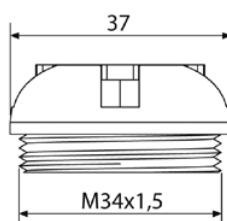

PLUG-OIL CAPS

TYPES OF PLUG-OIL CAPS

2019
MODELS:
www.puigusa.com

PART# 6779

MODEL	YEAR	PART#	R	O	A	T	N	P	V
APRILIA									
DORSODURO 750	08' - 16'	6777							
DORSODURO 900	17' - 19'	6777							
RSV4	09' - 12'	6777							
RSV4 FACTORY	13' - 14'	6777							
RSV4 R	13' - 14'	6777							
RSV4 RF	15' - 19'	6777							
RSV4 RR	15' - 19'	6777							
SHIVER 750	07' - 16'	6777							
SHIVER 900	17' - 19'	6155							
TUONO 1000R	06' - 10'	6777							
TUONO V4R	11' - 14'	6777							
TUONO V4 1100 RR	15' - 19'	6777							
TUONO V4 1100 FACTORY	15' - 19'	6777							
BMW									
G310 R	16' - 19'	8764							
R1200 GS	04' - 18'	6779							
R1200GS EXCLUSIVE	17' - 18'	6779							
R1200GS RALLYE	17' - 18'	6779							
R1200 GS ADVENTURE	06' - 18'	6779							
R1250GS	18' - 19'	6779							
R1200 S	06' - 08'	6779							
R1200 R	15' - 18'	6779							

MODEL	YEAR	PART#	R	O	A	T	N	P	V
R1200 RS	15' - 18'	6779							
R NINE T	14' - 19'	6779							
R NINE T SCRAMBLER	16' - 19'	6779							
R NINE T URBAN G/S	17' - 19'	6779							
R NINE T PURE/RACER	17' - 19'	6779							
S1000 R	14' - 19'	6778							
S1000 RR	09' - 18'	6778							
S1000 XR	15' - 19'	6778							
DUCATI									
848	08' - 13'	6156							
899 PANIGALE	14' - 15'	6156							
959 PANIGALE	16' - 19'	6156							
959 PANIGALE CORSE	18' - 19'	6156							
PANIGALE V4	18' - 19'	6156							
PANIGALE V4S	18' - 19'	6156							
PANIGALE V4 SPECIALE	18' - 19'	6156							
1299 PANIGALE/S	15' - 17'	6156							
HYPERMOTARD 796	10' - 13'	6156							
HYPERMOTARD 821/SP	13' - 15'	6156							
HYPERMOTARD 939/SP	16' - 19'	6156							
HYPERSTRADA 939/SP	16' - 17'	6156							
MONSTER 696	08' - 14'	6156							
MONSTER 796	10' - 14'	6156