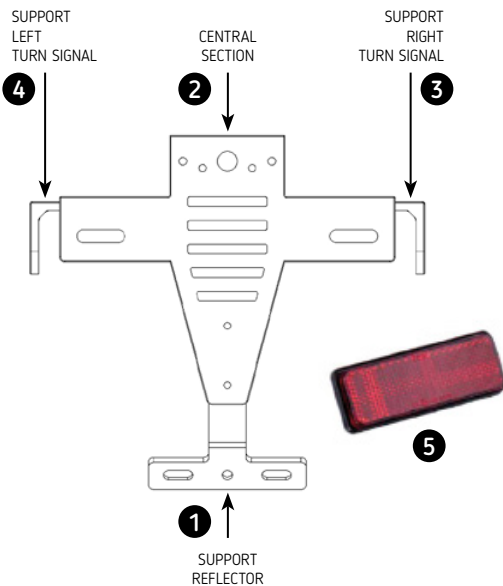

ADJUSTABLE
Fixed or adjustable on inclination.

TURN LIGHTS
Adjustable lodge for turn signals.

UNIVERSAL
Most suitable for license plates.

KIT
It is supplied with light and reflector, both homologated.
According to models.

SPARES	PART#	MSRP
METALIC SUPPORT TO DISPLACE THE REFLECTOR (1)	4480I	$15.99
NYLON SUPPORT TO DISPLACE THE REFLECTOR (1)	1553N	$5.65
NYLON SUPPORT FOR LICENSE PLATE (2)	1558N	$8.89
NYLON SUPPORT FOR TURN SIGNAL RIGHT (3)	1559N	$4.04
NYLON SUPPORT FOR TURN SIGNAL LEFT (4)	1615N	$4.04
REFLECTOR HOMOLOGATED DE 8,8 x 3,4 cm. C/RED (5)	4481R	$7.19
REFLECTOR HOMOLOGATED DE 7,5 x 2,5 cm. C/RED (5)	5729R	$9.95

LIGHTING LICENSE SUPPORT SEE PAGE 200

UNIVERSAL MODELS	ADJUSTABLE	T. SIGNAL SUPPORT	KIT INCLUDED	PART#	MSRP
UNIVERSAL	YES/NO (&)	YES ADJUST.	NO	1539N	$106.78

The license support is not designed to mount the OEM turn signals.
OEM connectors are not delivered to connect lighting license.

FOR SPECIFIC MODELS SEE PAGE 194