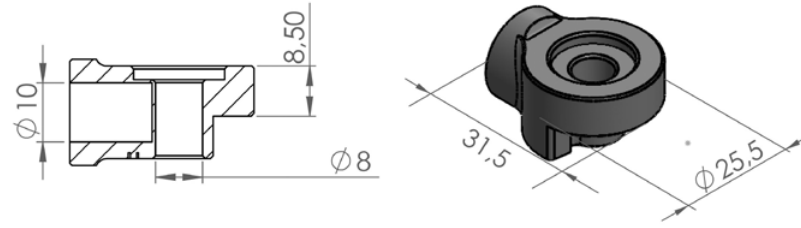

PART# 9532N-9533N