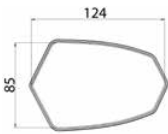

**ANTI GLARE
GLASS**

HOMOLOGATED