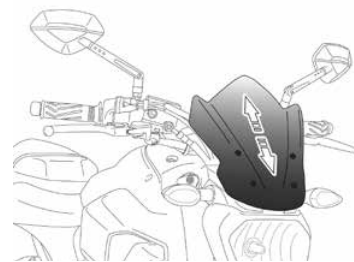

SUPPORT M.E.M.

MODEL	YEAR	TYPE OF NAKED NEW GENERATION	PART#	DIMENSIONS (inch) Height x Width	HEIGHT (MM) Respect OEM		
SPORTSTER SEVENTY-TWO	13' - 16'	TOURING	9283	10.82 x 8.659		$148.74	
HONDA							
CB300F	15' - 19'	SPORT	7655	11.61 x 14.56		$120.94	
CB300R NEO SPORTS CAFE	18' - 19'	SPORT	9734	13.69 x 11.41	+7.47	$122.43	
CB500F	13' - 15'	SPORT	6437	14.36 x 11.02	+5.90	$148.74	
CB500F	16' - 18'	SPORT	8923	11.21 x 11.61	+6.10	$125.42	
CMX 500 REBEL	17' -19'	TOURING	9462	16.53 x 14.16	+7.87	$134.39	
CMX 300 REBEL	17' -19'	TOURING	9462	16.53 x 14.16	+7.87	$134.39	
CB650F	14' - 16'	SPORT	7010	14.16 x 11.02	+8.65	$160.55	
CB650F	17' - 19'	SPORT	9687	11.80 x 11.02		$125.42	
CB1000R	08' - 10'	SPORT	4673	13.77 x 13.38		$155.83	$184.64
CB1000R	11' - 16'	SPORT	5645	13.77 x 13.38		$126.32	
CB1000R NEO SPORTS CAFE	18' - 19'	SPORT	9748	13.69 x 11.41	+7.47	$119.29	
CTX700N	14' - 16'	SPORT	7009	15.74 x 12.59		$160.70	
HUSQVARNA							
NUDA 900/R	12' - 14'	SPORT	6008	13.38 x 10.23	+11.8	$122.42	
701 ENDURO	16' - 19'	SPORT	9867	13.77 x 10.43	+8.06	$108.35	
SVARTPILEN 401	17' - 19'	SPORT	9702	12.59 x 11.41	+7.87	$129.31	
VITPILEN 401	17' - 19'	SPORT	9702	12.59 x 11.41	+7.87	$129.31	
VITPILEN 701	17' - 19'	SPORT	9750			TBA	
INDIAN							
SCOUT	15' - 19'	TOURING	9386	19.68 x 14.76		TBA	
KAWASAKI							
ER-6N	05' - 08'	SPORT	4116	12.98 x 14.56		$149.55	
ER-6N	09' - 11'	SPORT	4950	11.80 x 10.03		$156.07	
ER-6N	12' - 16'	SPORT	5997	14.16 x 12.98	+3.73	$113.79	$126.57
VULCAN S	15' - 19'	SPORT	3175				
VULCAN S	15' - 19'	TOURING	8164	18.49 x 16.33	+8.26	$152.48	
VULCAN S CAFE	17' - 19'	SPORT	3175				
VULCAN S CAFE	17' - 19'	TOURING	8164	18.49 x 16.33	+8.26	$152.48	
Z250SL	15' - 16'	SPORT	7656	14.16 x 11.80		$151.58	
Z300	15' - 17'	SPORT	7657	12.20 x 12.00		$110.92	$119.44