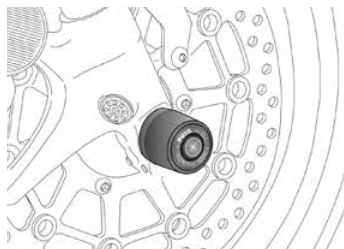

N
Black

(TBA) Item under development. Check price on our website.

IMPORTANT: Indicate code color after part#. Example: 0973A.

AXLE SLIDERS

HI-TECH PARTS | TYPE OF AXLE SLIDERS:

2019
MODELS:
www.puigusa.com