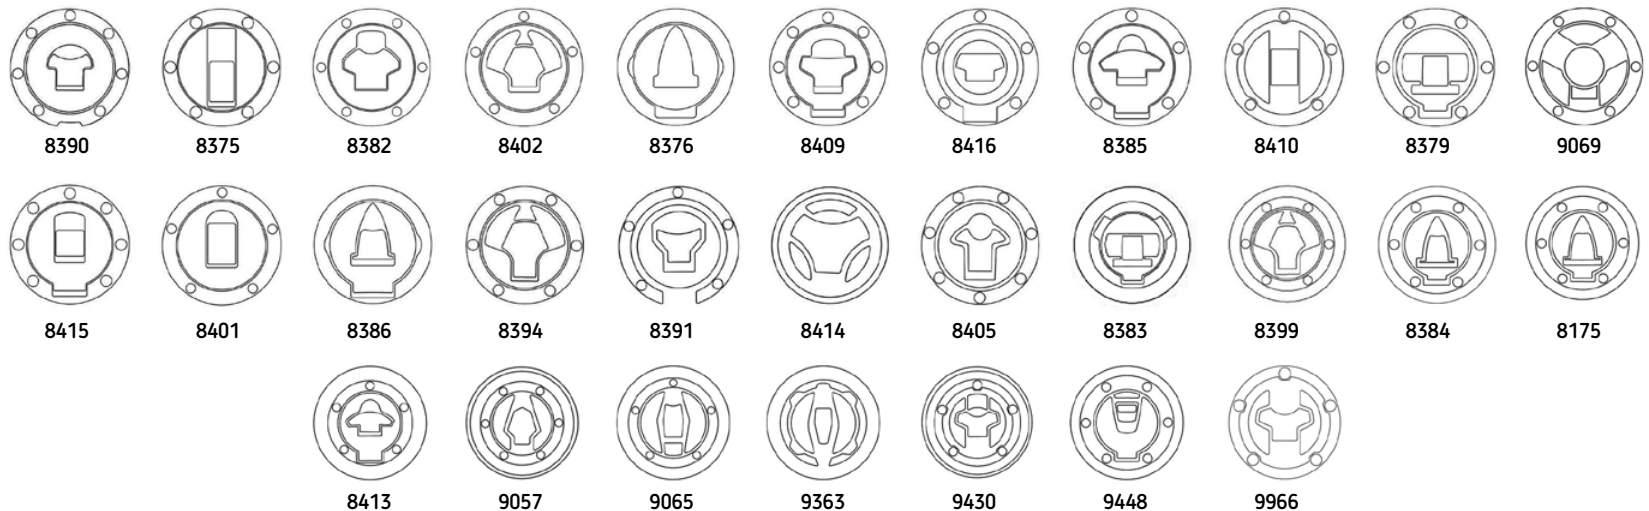

MODEL	YEAR	PART#	Ⓒ
1190 ADVENTURE/R	13' - 16'	8175	$19.95
1090 ADVENTURE/R	17' - 19'	8175	$19.95
1290 SUPERDUKE R	17' - 19'	9448	$19.95
1290 SUPER ADVENTURE	15' - 16'	8175	$19.95
1290 SUPER ADVENTURE R	17' - 19'	9448	$19.95
1290 SUPER ADVENTURE S	17' - 19'	9448	$19.95
1290 SUPER ADVENTURE T	17'	9448	$19.95
1290 SUPERDUKE GT	16' - 17'	8175	$19.95
RC125/RC390	14' - 19'	8405	$19.95
SUZUKI			
V-STROM 250	17' - 19'	8410	$19.95
V-STROM 650	17' - 19'	9430	$19.95
V-STROM 650XT	17' - 19'	9430	$19.95
V-STROM 1000	17' - 19'	9430	$19.95
V-STROM 1000XT	17' - 19'	9430	$19.95
GSX-S750	17' - 19'	9430	$19.95
GSX-S1000	15' - 16'	8410	$19.95
GSX-S1000F	15' - 16'	8410	$19.95
GSX-R250	17' - 19'	8410	$19.95
GSX-R1000	15' - 16'	8410	$19.95
GSX-R1000/R	17' - 19'	9430	$19.95
GW 250F	15' - 16'	8410	$19.95
SV650	16'	8410	$19.95
SV650X	18' - 19'	9430	$19.95
ALL	96' - 02'	8409	$19.95

MODEL	YEAR	PART#	Ⓒ
ALL	03' - 19'	8410	$19.95
TRIUMPH			
SPEED TRIPLE/R	16' - 19'	9069	$19.95
STREET TRIPLE/R/S/RS	17' - 19'	9069	$19.95
TIGER EXPLORER XC/XR/XRX/XRT/XCX/XCA	16' - 19'	9069	$19.95
ALL		8375	$19.95
YAMAHA			
FZ-10 / MT-10	16' - 19'	8416	$19.95
FZ-07 / MT-07	14' - 19'	8416	$19.95
FZ-09 / MT-09	17' - 19'	8416	$19.95
MT-09 SP	18' - 19'	8416	$19.95
XSR700	16' - 19'	8416	$19.95
XSR900	16' - 19'	8416	$19.95
YZF-R1	15' - 16'	8416	$19.95
YZF-R3	15' - 19'	8413	$19.95
YZF-R6	17' - 19'	8416	$19.95
ALL	TO 99'	8415	$19.95
ALL	00' - 19'	8416	$19.95

IMPORTANT: We recommend verify the design of the cap with the above diagrams when ordering.