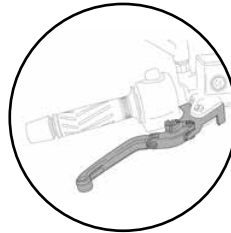

LEVERS 2.0

HI-TECH PARTS

// 5 STEPS TO FIND THE PART# FOR YOUR LEVERS 2.0

1

SELECT TYPE OF LEVER

BRAKE

1 ○ ○ ○ ○ ○