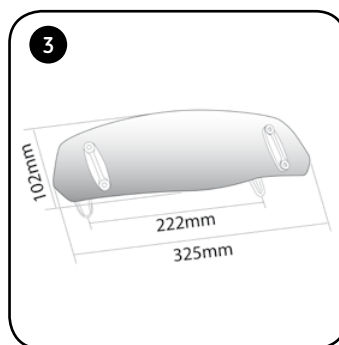

PART#	W	H
6007		$70.68

PART#	W	H
5852		$70.68

PART#	W	H
5853		$70.68

The multi-adjustable bolt-on visors can be mounted on the Puig windscreen as well as on the stock one. Check compatibility and references [in our website](#).

SPARES	PART#	W	H	N
MULTI-ADJUSTABLE MECHANISM BY PAIR	6271			$47.71
VISOR SPARE N.1 (230 x 90 mm.)	6871		$38.55	
VISOR SPARE N.2 (277 x 100 mm.)	6872		$38.55	
VISOR SPARE N.3 (325 x 102 mm.)	6873		$38.55