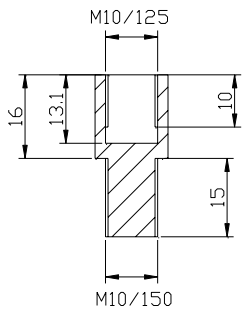

PART# 9585N