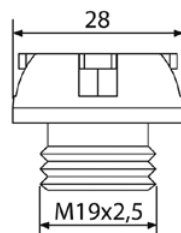

PLUG-OIL CAPS

TYPES OF PLUG-OIL CAPS

2019
MODELS:
www.puigusa.com

PART# 6156

MODEL	YEAR	PART#	R	O	A	T	N	P	V
APRILIA									
DORSODURO 750	08' - 16'	6777							
DORSODURO 900	17' - 19'	6777							
RSV4	09' - 12'	6777							
RSV4 FACTORY	13' - 14'	6777							
RSV4 R	13' - 14'	6777							
RSV4 RF	15' - 19'	6777							
RSV4 RR	15' - 19'	6777							
SHIVER 750	07' - 16'	6777							
SHIVER 900	17' - 19'	6155							
TUONO 1000R	06' - 10'	6777							
TUONO V4R	11' - 14'	6777							
TUONO V4 1100 RR	15' - 19'	6777							
TUONO V4 1100 FACTORY	15' - 19'	6777							
BMW									
G310 R	16' - 19'	8764							
R1200 GS	04' - 18'	6779							
R1200GS EXCLUSIVE	17' - 18'	6779							
R1200GS RALLYE	17' - 18'	6779							
R1200 GS ADVENTURE	06' - 18'	6779							
R1250GS	18' - 19'	6779							
R1200 S	06' - 08'	6779							
R1200 R	15' - 18'	6779							

MODEL	YEAR	PART#	R	O	A	T	N	P	V
R1200 RS	15' - 18'	6779							
R NINE T	14' - 19'	6779							
R NINE T SCRAMBLER	16' - 19'	6779							
R NINE T URBAN G/S	17' - 19'	6779							
R NINE T PURE/RACER	17' - 19'	6779							
S1000 R	14' - 19'	6778							
S1000 RR	09' - 18'	6778							
S1000 XR	15' - 19'	6778							
DUCATI									
848	08' - 13'	6156							
899 PANIGALE	14' - 15'	6156							
959 PANIGALE	16' - 19'	6156							
959 PANIGALE CORSE	18' - 19'	6156							
PANIGALE V4	18' - 19'	6156							
PANIGALE V4S	18' - 19'	6156							
PANIGALE V4 SPECIALE	18' - 19'	6156							
1299 PANIGALE/S	15' - 17'	6156							
HYPERMOTARD 796	10' - 13'	6156							
HYPERMOTARD 821/SP	13' - 15'	6156							
HYPERMOTARD 939/SP	16' - 19'	6156							
HYPERSTRADA 939/SP	16' - 17'	6156							
MONSTER 696	08' - 14'	6156							
MONSTER 796	10' - 14'	6156