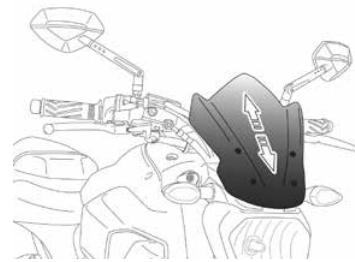

SUPPORT M.E.M.

MODEL	YEAR	TYPE OF NAKED NEW GENERATION	PART#	DIMENSIONS (inch) Height x Width	HEIGHT (MM) Respect OEM	R N	T W	G H	V F	A C	
APRILIA											
DORSODURO 750	08' - 16'	TOURING	4947	12.98 x 15.54							
DORSODURO 900	17' - 19'	TOURING	4947	12.98 x 15.54							
DORSODURO 1200	11' - 16'	TOURING	4947	12.98 x 15.54							
SHIVER 750	07' - 09'	SPORT	4674	12.98 x 13.57							
SHIVER 900	17' - 19'	SPORT	4674	12.98 x 13.57							
BMW											
F800 R	09' - 14'	SPORT	5051 (-)	12.98 x 12.20						$202.38	
F800 R	15' - 19'	SPORT	7650	12.20 x 9.446	+5.51					$104.49	
F800 R	15' - 19'	TOURING	8187	16.92 x 13.77	+10.4					$173.41	
G310 R	16' - 19'	SPORT	8920	12.00 x 10.82	+6.29					$123.93	
K1300 R	09' - 16'	SPORT	4940	15.35 x 16.72	+2.36					$209.14	
R1200 R	06' - 14'	SPORT	6488	13.77 x 12.59	+5.11					$159.21	
R1200 R	15' - 18'	SPORT (1)	7651	14.36 x 11.80	+3.73					$122.58	
R1200 R	15' - 18'	SPORT (2)	8168	14.56 x 11.61	+3.73					$159.06	
R1200 R	15' - 18'	TOURING (2)	8110	20.86 x 14.16	+9.84					$217.66	
R1200 R	15' - 18'	TOURING (1)	8165	20.66 x 14.16	+9.84					$171.17	
R1200 R	15' - 18'	SUPPORT M.E.M. (#)	9957N							TBA	
S1000 R	14' - 19'	SPORT	7040	13.18 x 10.62	+6.69					$105.90	$116.50
DUCATI											
DIAVEL	11' - 13'	TOURING	5655 (-)	17.71 x 13.97	+2.55					$251.74	
DIAVEL	11' - 13'	SPORT	6788 (-)	11.80 x 9.84						$256.97	

BMW R1200R 15' - 17'