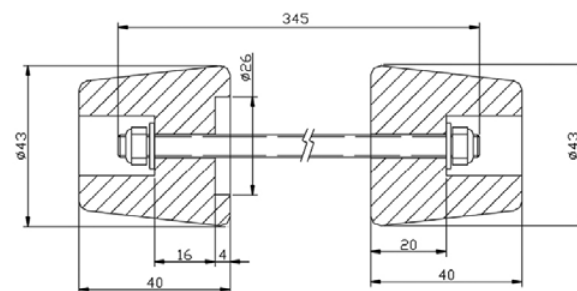

WEIGHT
Reduced weight
265 grams.

DESIGN
Racing look for your
motorcycle.

COMPLETE PROTECTION
Fork and swing arm
protection.

MATERIAL
Manufactured through a
nylon block.

DIMENSIONS

// SET OF CAPS IN 4 COLORS INCLUDED

GREEN COLOR SOLD ONLY AS SPARE.

MODEL	PART#	N
UNIVERSAL	9031	$64.95

SPARES	PART#	N	A	D	B	R	V
NYLON MOD. UNIVERSAL RIGHT SIDE	9032	$29.56					
NYLON MOD. UNIVERSAL LEFT SIDE	9033	$29.56					
SET OF NYLON CAPS	9034	$1.34