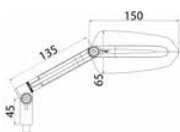

ADAPTABLE
Available adapters for
handlebar and fairing
fitting.