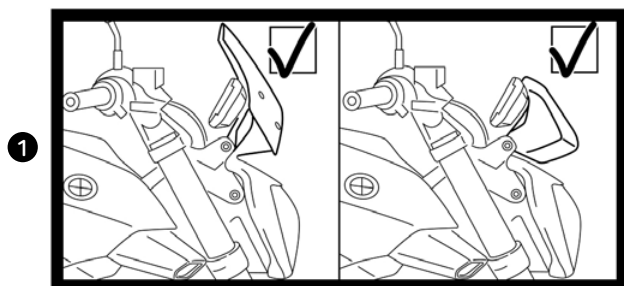

WINDSHIELDS SPECIFIC FOR NON-ROUND HEADLIGHTS

HI-TECH PARTS | TYPE OF WINDSHIELD:

2019
MODELS:
www.puigusa.com

MODEL	YEAR	TYPE OF NAKED NEW GENERATION	PART#	DIMENSIONS (inch) Height x Width	HEIGHT (MM) Respect OEM	R N	T W	G H	V F	A C	
APRILIA											
DORSODURO 750	08' - 16'	TOURING	4947	12.98 x 15.54							
DORSODURO 900	17' - 19'	TOURING	4947	12.98 x 15.54							
DORSODURO 1200	11' - 16'	TOURING	4947	12.98 x 15.54							
SHIVER 750	07' - 09'	SPORT	4674	12.98 x 13.57							
SHIVER 900	17' - 19'	SPORT	4674	12.98 x 13.57							
BMW											
F800 R	09' - 14'	SPORT	5051 (-)	12.98 x 12.20						$202.38	
F800 R	15' - 19'	SPORT	7650	12.20 x 9.446	+5.51					$104.49	
F800 R	15' - 19'	TOURING	8187	16.92 x 13.77	+10.4					$173.41	
G310 R	16' - 19'	SPORT	8920	12.00 x 10.82	+6.29					$123.93	
K1300 R	09' - 16'	SPORT	4940	15.35 x 16.72	+2.36					$209.14	
R1200 R	06' - 14'	SPORT	6488	13.77 x 12.59	+5.11					$159.21	
R1200 R	15' - 18'	SPORT (1)	7651	14.36 x 11.80	+3.73					$122.58	
R1200 R	15' - 18'	SPORT (2)	8168	14.56 x 11.61	+3.73					$159.06	
R1200 R	15' - 18'	TOURING (2)	8110	20.86 x 14.16	+9.84					$217.66	
R1200 R	15' - 18'	TOURING (1)	8165	20.66 x 14.16	+9.84					$171.17	
R1200 R	15' - 18'	SUPPORT M.E.M. (#)	9957N							TBA	
S1000 R	14' - 19'	SPORT	7040	13.18 x 10.62	+6.69					$105.90	$116.50
DUCATI											
DIAVEL	11' - 13'	TOURING	5655 (-)	17.71 x 13.97	+2.55					$251.74	
DIAVEL	11' - 13'	SPORT	6788 (-)	11.80 x 9.84						$256.97	

BMW R1200R 15' - 17'