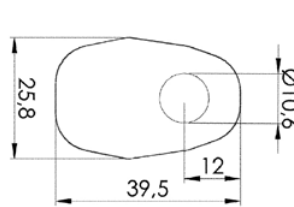

MODEL	YEAR	PART#	N
YAMAHA			
FAZER8	13' - 16'	3960	$24.95
FJR1300A/AS	06' - 19'	3959	$24.95
FZ1/FAZER	06' - 15'	3960	$24.95
FZ6	04' - 06'	3960	$24.95
FZ6 FAZER	07' - 08'	3960	$24.95
FZ6R	10' - 16'	3960	$24.95
FZ8 FAZER	10' - 12'	3960	$24.95
FZS600/1000 FAZER	01' - 05'	3959	$24.95
FZ-09	13' - 16'	3960	$24.95
FZ-09 / MT-09 (SET TO SUBSTITUTE TURN SIGNALS POSITION)	17' - 19'	9465	$73.26
MT-09 SP (SET TO SUBSTITUTE TURN SIGNALS POSITION)	18' - 19'	9465	$73.26
FJ-09 / TRACER 900	15' - 19'	3960	$24.95
TRACER 900GT	18' - 19'	3960	$24.95

MODEL	YEAR	PART#	N
FZ-10 / MT-10	16' - 19'	3960	$24.95
FZ-10 / MT-10 SP	17' - 19'	3960	$24.95
FZ-07 / MT-07	14' - 19'	3960	$24.95
XSR700	16' - 19'	3960	$24.95
XSR700 XTRIBUTE	19'	3960	$24.95
XSR900	16' - 19'	3960	$24.95
XT660Z TÉNÉRÉ	12' - 19'	3959	$24.95
YZF 600 R THUNDERCAT	96' - 02'	3959	$24.95
YZF 1000 R THUNDERACE	96' - 03'	3959	$24.95
YZF-R1	98' - 01'	3959	$24.95
YZF-R1	02' - 14'	3960	$24.95
YZF-R3	15' - 19'	3960	$24.95
YZF-R6	99' - 02'	3959	$24.95
YZF-R6	03' - 16'	3960	$24.95
YZF-R6	17' - 19'	3960	$24.95

PART# 9453

(#) Bracket set front Puig turn signals.
(&) Bracket set rear Puig turn signals.
(*) Check price with your distributor.

(TBA) Item under development. Check price on our website.
IMPORTANT: Indicate code color after part#. Example: 0973A.