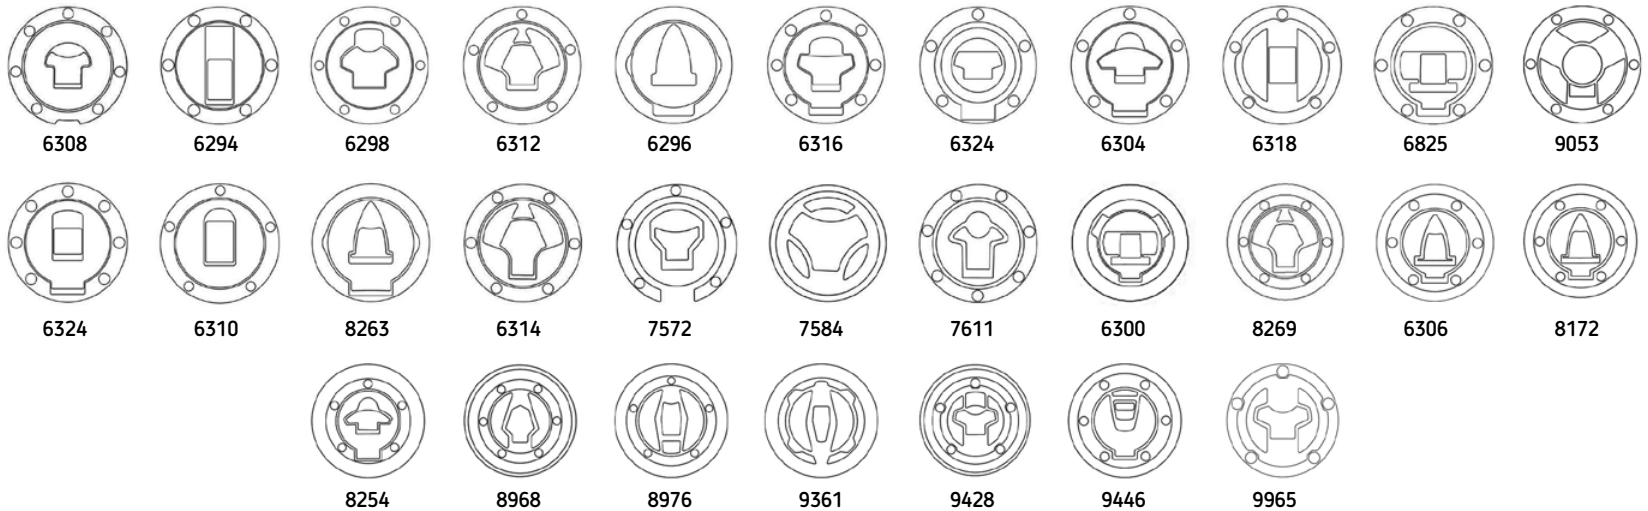

MODEL	YEAR	PART#	R A	V U
790 DUKE	18' - 19'	7611		
1050 ADVENTURE	15' - 16'	8174		
1190 ADVENTURE/R	13' - 16'	8174		
1090 ADVENTURE/R	17' - 19'	8174		
1290 SUPERDUKE R	17' - 19'	9447		
1290 SUPER ADVENTURE	15' - 16'	8174		
1290 SUPER ADVENTURE R	17' - 19'	9447		
1290 SUPER ADVENTURE S	17' - 19'	9447		
1290 SUPER ADVENTURE T	17'	9447		
1290 SUPERDUKE GT	16' - 17'	8174		
RC125/RC390	14' - 19'	7611		
SUZUKI				
V-STROM 250	17' - 19'	6318		
V-STROM 650	17' - 19'	9429		
V-STROM 650XT	17' - 19'	9429		
V-STROM 1000	17' - 19'	9429		
V-STROM 1000XT	17' - 19'	9429		
GSX-S750	17' - 19'	9429		
GSX-S1000	15' - 16'	6318		
GSX-S1000F	15' - 16'	6318		
GSX-R250	17' - 19'	6318		
GSX-R1000	15' - 16'	6318		
GSX-R1000/R	17' - 19'	9429		
GW 250F	15' - 16'	6318		
SV650	16'	6318		

MODEL	YEAR	PART#	R A	V U
SV650X	18' - 19'	9429		
ALL	96' - 02'	6316		
ALL	03' - 19'	6318		
TRIUMPH				
SPEED TRIPLE/R	16' - 19'	9053		
STREET TRIPLE/R/S/RS	17' - 19'	9053		
TIGER EXPLORER XC/XR/XRX/XRT/XCX/XCA	16' - 19'	9053		
ALL		6294		
YAMAHA				
FZ-10 / MT-10	16' - 19'	6324		
FZ-07 / MT-07	14' - 19'	6324		
FZ-09 / MT-09	17' - 19'	6324		
MT-09 SP	18' - 19'	6324		
XSR700	16' - 19'	6324		
XSR900	16' - 19'	6324		
YZF-R125	14' - 18'	7584		
YZF-R1	15' - 16'	6324		
YZF-R3	15' - 19'	8281		
YZF-R6	17' - 19'	6324		
ALL	T0 99'	6322		
ALL	00' - 19'	6324		

IMPORTANT: We recommend verify the design of the cap with the above diagrams when ordering.