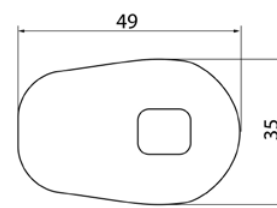

MODEL	YEAR	PART#	N
YAMAHA			
FAZER8	13' - 16'	3960	$24.95
FJR1300A/AS	06' - 19'	3959	$24.95
FZ1/FAZER	06' - 15'	3960	$24.95
FZ6	04' - 06'	3960	$24.95
FZ6 FAZER	07' - 08'	3960	$24.95
FZ6R	10' - 16'	3960	$24.95
FZ8 FAZER	10' - 12'	3960	$24.95
FZS600/1000 FAZER	01' - 05'	3959	$24.95
FZ-09	13' - 16'	3960	$24.95
FZ-09 / MT-09 (SET TO SUBSTITUTE TURN SIGNALS POSITION)	17' - 19'	9465	$73.26
MT-09 SP (SET TO SUBSTITUTE TURN SIGNALS POSITION)	18' - 19'	9465	$73.26
FJ-09 / TRACER 900	15' - 19'	3960	$24.95
TRACER 900GT	18' - 19'	3960	$24.95

MODEL	YEAR	PART#	N
FZ-10 / MT-10	16' - 19'	3960	$24.95
FZ-10 / MT-10 SP	17' - 19'	3960	$24.95
FZ-07 / MT-07	14' - 19'	3960	$24.95
XSR700	16' - 19'	3960	$24.95
XSR700 XTRIBUTE	19'	3960	$24.95
XSR900	16' - 19'	3960	$24.95
XT660Z TÉNÉRÉ	12' - 19'	3959	$24.95
YZF 600 R THUNDERCAT	96' - 02'	3959	$24.95
YZF 1000 R THUNDERACE	96' - 03'	3959	$24.95
YZF-R1	98' - 01'	3959	$24.95
YZF-R1	02' - 14'	3960	$24.95
YZF-R3	15' - 19'	3960	$24.95
YZF-R6	99' - 02'	3959	$24.95
YZF-R6	03' - 16'	3960	$24.95
YZF-R6	17' - 19'	3960	$24.95

PART# 3959

(#) Bracket set front Puig turn signals.
(&) Bracket set rear Puig turn signals.
(*) Check price with your distributor.

(TBA) Item under development. Check price on our website.
IMPORTANT: Indicate code color after part#. Example: 0973A.