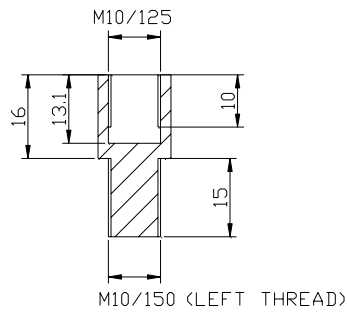

PART# 9271N