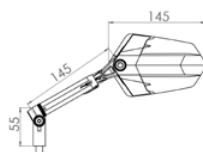

ADAPTABLE
Available adapters for handlebar and fairing fitting.