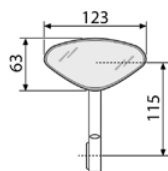

DIMENSIONS