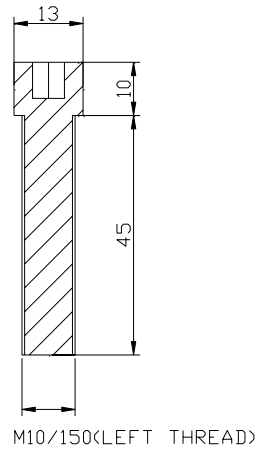

PART# 9983N