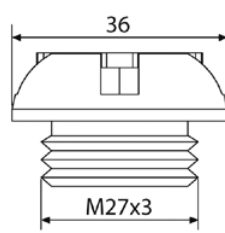

PLUG-OIL CAPS

TYPES OF PLUG-OIL CAPS

2019
MODELS:
www.puigusa.com

PART# 6157

MODEL	YEAR	PART#	R	O	A	T	N	P	V
Z650	17' - 19'	6156							
Z800	13' - 16'	6156							
Z800E	13' - 16'	6156							
Z900	17' - 19'	6156							
Z900RS	18' - 19'	6156							
Z1000	10' - 19'	6156							
Z1000R	17' - 19'	6156							
ZX-6R	03' - 16'	6158							
ZX-6R 636	13' - 16'	6158							
ZX-6R 636	19'	6158							
ZX-10R	16' - 19'	6158							
ZX-10RR	17' - 19'	6158							
ZZR1200	02' - 05'	6158							
ZX-14R	06' - 19'	6158							
KTM									
200 DUKE	12' - 15'	7140							
390 DUKE	13' - 19'	7140							
690 DUKE/R	12' - 19'	6780							
690 DUKE R	12' - 17'	6780							
790 DUKE	18' - 19'	6780							
990 SUPERMOTO/R	08' - 13'	6780							
1290 SUPERDUKE R	14' - 19'	6780							
1290 SUPERDUKE GT	16' - 19'	6780							

MODEL	YEAR	PART#	R	O	A	T	N	P	V
RC125/390	14' - 19'	7140							
SUZUKI									
B-KING	08' - 11'	6155							
V-STROM 250	17' - 19'	6155							
V-STROM 650	04' - 19'	6155							
V-STROM 650XT	15' - 19'	6155							
V-STROM 1000	14' - 19'	6155							
V-STROM 1000XT	17' - 19'	6155							
BANDIT 650	09' - 11'	6155							
BANDIT 650S	05' - 14'	6155							
BANDIT 1200S	01' - 06'	6155							
BANDIT 1250	10' - 13'	6155							
BANDIT 1250S	07' - 16'	6155							
GSX650F	08' - 16'	6155							
GSX1250F	10' - 17'	6155							
GSX-S750	11' - 16'	6155							
GSX-S750	17' - 19'	6155							
GSX-S1000	15' - 19'	6155							
GSX-S1000F	15' - 19'	6155							
GSX-R250	17' - 19'	6155							
GSX-R600	01' - 16'	6155							
GSX-R750	01' - 16'	6155							
GSX-R1000	01' - 16'	6155