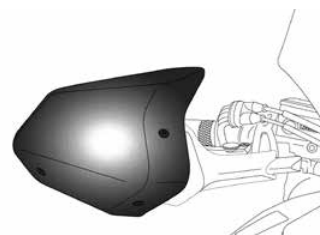

EXTENSION MOTORCYCLE HANDGUARDS

MODEL	YEAR	TYPE OF HANGUARDS	MATERIAL	STICKERS KIT	PART#	J	C	W H F T	
BMW									
F750 GS	18' - 19'	EXTENSION	PMMA		8547				$182.63
F800 R	09' - 14'	MOTORCYCLE	ABS	INCLUDED	9368	$198.83			
F800 R	15' - 19'	MOTORCYCLE	ABS	INCLUDED	8939	$180.31			
F800 GS	08' - 12'	MOTORCYCLE	ABS	INCLUDED	9368	$198.83			
F800 GS	13' - 17'	MOTORCYCLE	ABS	INCLUDED	8939	$180.31			
F800GS ADVENTURE	13' - 18'	EXTENSION	PMMA		8547				$182.63
F850GS	18' - 19'	EXTENSION	PMMA		8547				$182.63
F850GS ADVENTURE	19'	EXTENSION	PMMA		8547				
G310 GS	17' - 19'	MOTORCYCLE	ABS	INCLUDED	9881	$218.76			
G310 R	16' - 19'	MOTORCYCLE	ABS	INCLUDED	9881	$218.76			
G650 GS	11' - 16'	MOTORCYCLE	ABS	INCLUDED	8937	$165.01			
R1200 GS	13' - 18'	EXTENSION	PMMA		8547				$182.63
R1200GS EXCLUSIVE	17' - 18'	EXTENSION	PMMA		8547				$182.63
R1200GS RALLYE	17' - 18'	EXTENSION	PMMA		8547				$182.63
R1200GS ADVENTURE	14' - 18'	EXTENSION	PMMA		8547				$182.63
R1250GS	18' - 19'	EXTENSION	PMMA		8547				$182.63
R1250GS ADVENTURE	18' - 19'	EXTENSION	PMMA		8547				
R1200 R	15' - 18'	MOTORCYCLE	ABS	INCLUDED	8940	$166.96			
R1250 R	19'	MOTORCYCLE	ABS	INCLUDED	8940				
S1000 XR	15' - 19'	EXTENSION	PMMA		8547				$182.63
R NINE T	14' - 19'	MOTORCYCLE	ABS	INCLUDED	9393	TBA			
R NINE T SCRAMBLER	15' - 19'	MOTORCYCLE	ABS	INCLUDED	9393	TBA			
DUCATI									
SCRAMBLER ICON/CLASSIC/FULL THROTTLE	15' - 19'	MOTORCYCLE	ABS	INCLUDED	8949	$173.02			
SCRAMBLER SIXTY2	16' - 19'	MOTORCYCLE	ABS	INCLUDED	8949	$173.02			
SCRAMBLER URBAN ENDURO	15' - 16'	MOTORCYCLE	ABS	INCLUDED	8949	$173.02			
SCRAMBLER FLAT TRACK PRO	16'	MOTORCYCLE	ABS	INCLUDED	8949	$173.02			
SCRAMBLER DESERT SLED	17' - 19'	MOTORCYCLE	ABS	INCLUDED	8949	$173.02			
SCRAMBLER CAFE RACER	17' - 19'	MOTORCYCLE	ABS	INCLUDED	8949	$173.02			
HONDA									
FORZA 125	15' - 19'	SCOOTER	PMMA	NOT INCLUDED	9652				$172.13