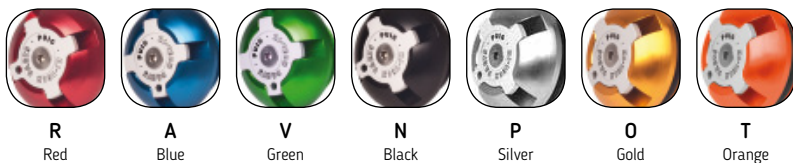

MODEL	YEAR	PART#		
FZ-09 / MT-09 SP	18' - 19'	6781	$29.95	
TRACER 900/GT	18' - 19'	6781	$29.95	
FZ-10 / MT-10	16' - 19'	6157	$29.95	
FZ-10 / MT-10 SP	17' - 19'	6157	$29.95	
NIKEN	18' - 19'	6781	$29.95	
T-MAX 530	12' - 16'	6781	$29.95	
T-MAX 530/DX/SX	17' - 19'	6781	$29.95	
XSR900	16' - 19'	6781	$29.95	
XSR700	16' - 19'	6157	$29.95	
XSR700 XTRIBUTE	19'	6157	$29.95	
XT660X	04' - 16'	6157	$29.95	
XT660R	04' - 16'	6157	$29.95	
XT660Z TÉNÉRÉ	08' - 16'	6157	$29.95	
XT1200Z SUPER TÉNÉRÉ	10' - 19'	6157	$29.95	
YZF 1000 R THUNDERACE	96' - 03'	6157	$29.95	
YZF-R1	98' - 19'	6157	$29.95	
YZF-R3	15' - 19'	6157	$29.95	
YZF-R6	99' - 19'	6157	$29.95	

WE RECOMMEND TO VERIFY THE MEASUREMENTS OF THE ORIGINAL CAP AND PITCH THREAD WHEN ORDERING.

(TBA) Item under development. Check price on our website.

IMPORTANT: Indicate code color after part#. Example: 0973A.