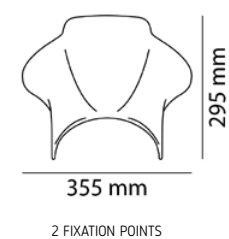

(TBA) Item under development. Check price on our website.

IMPORTANT: Indicate code color after part#. Example: 0973A.