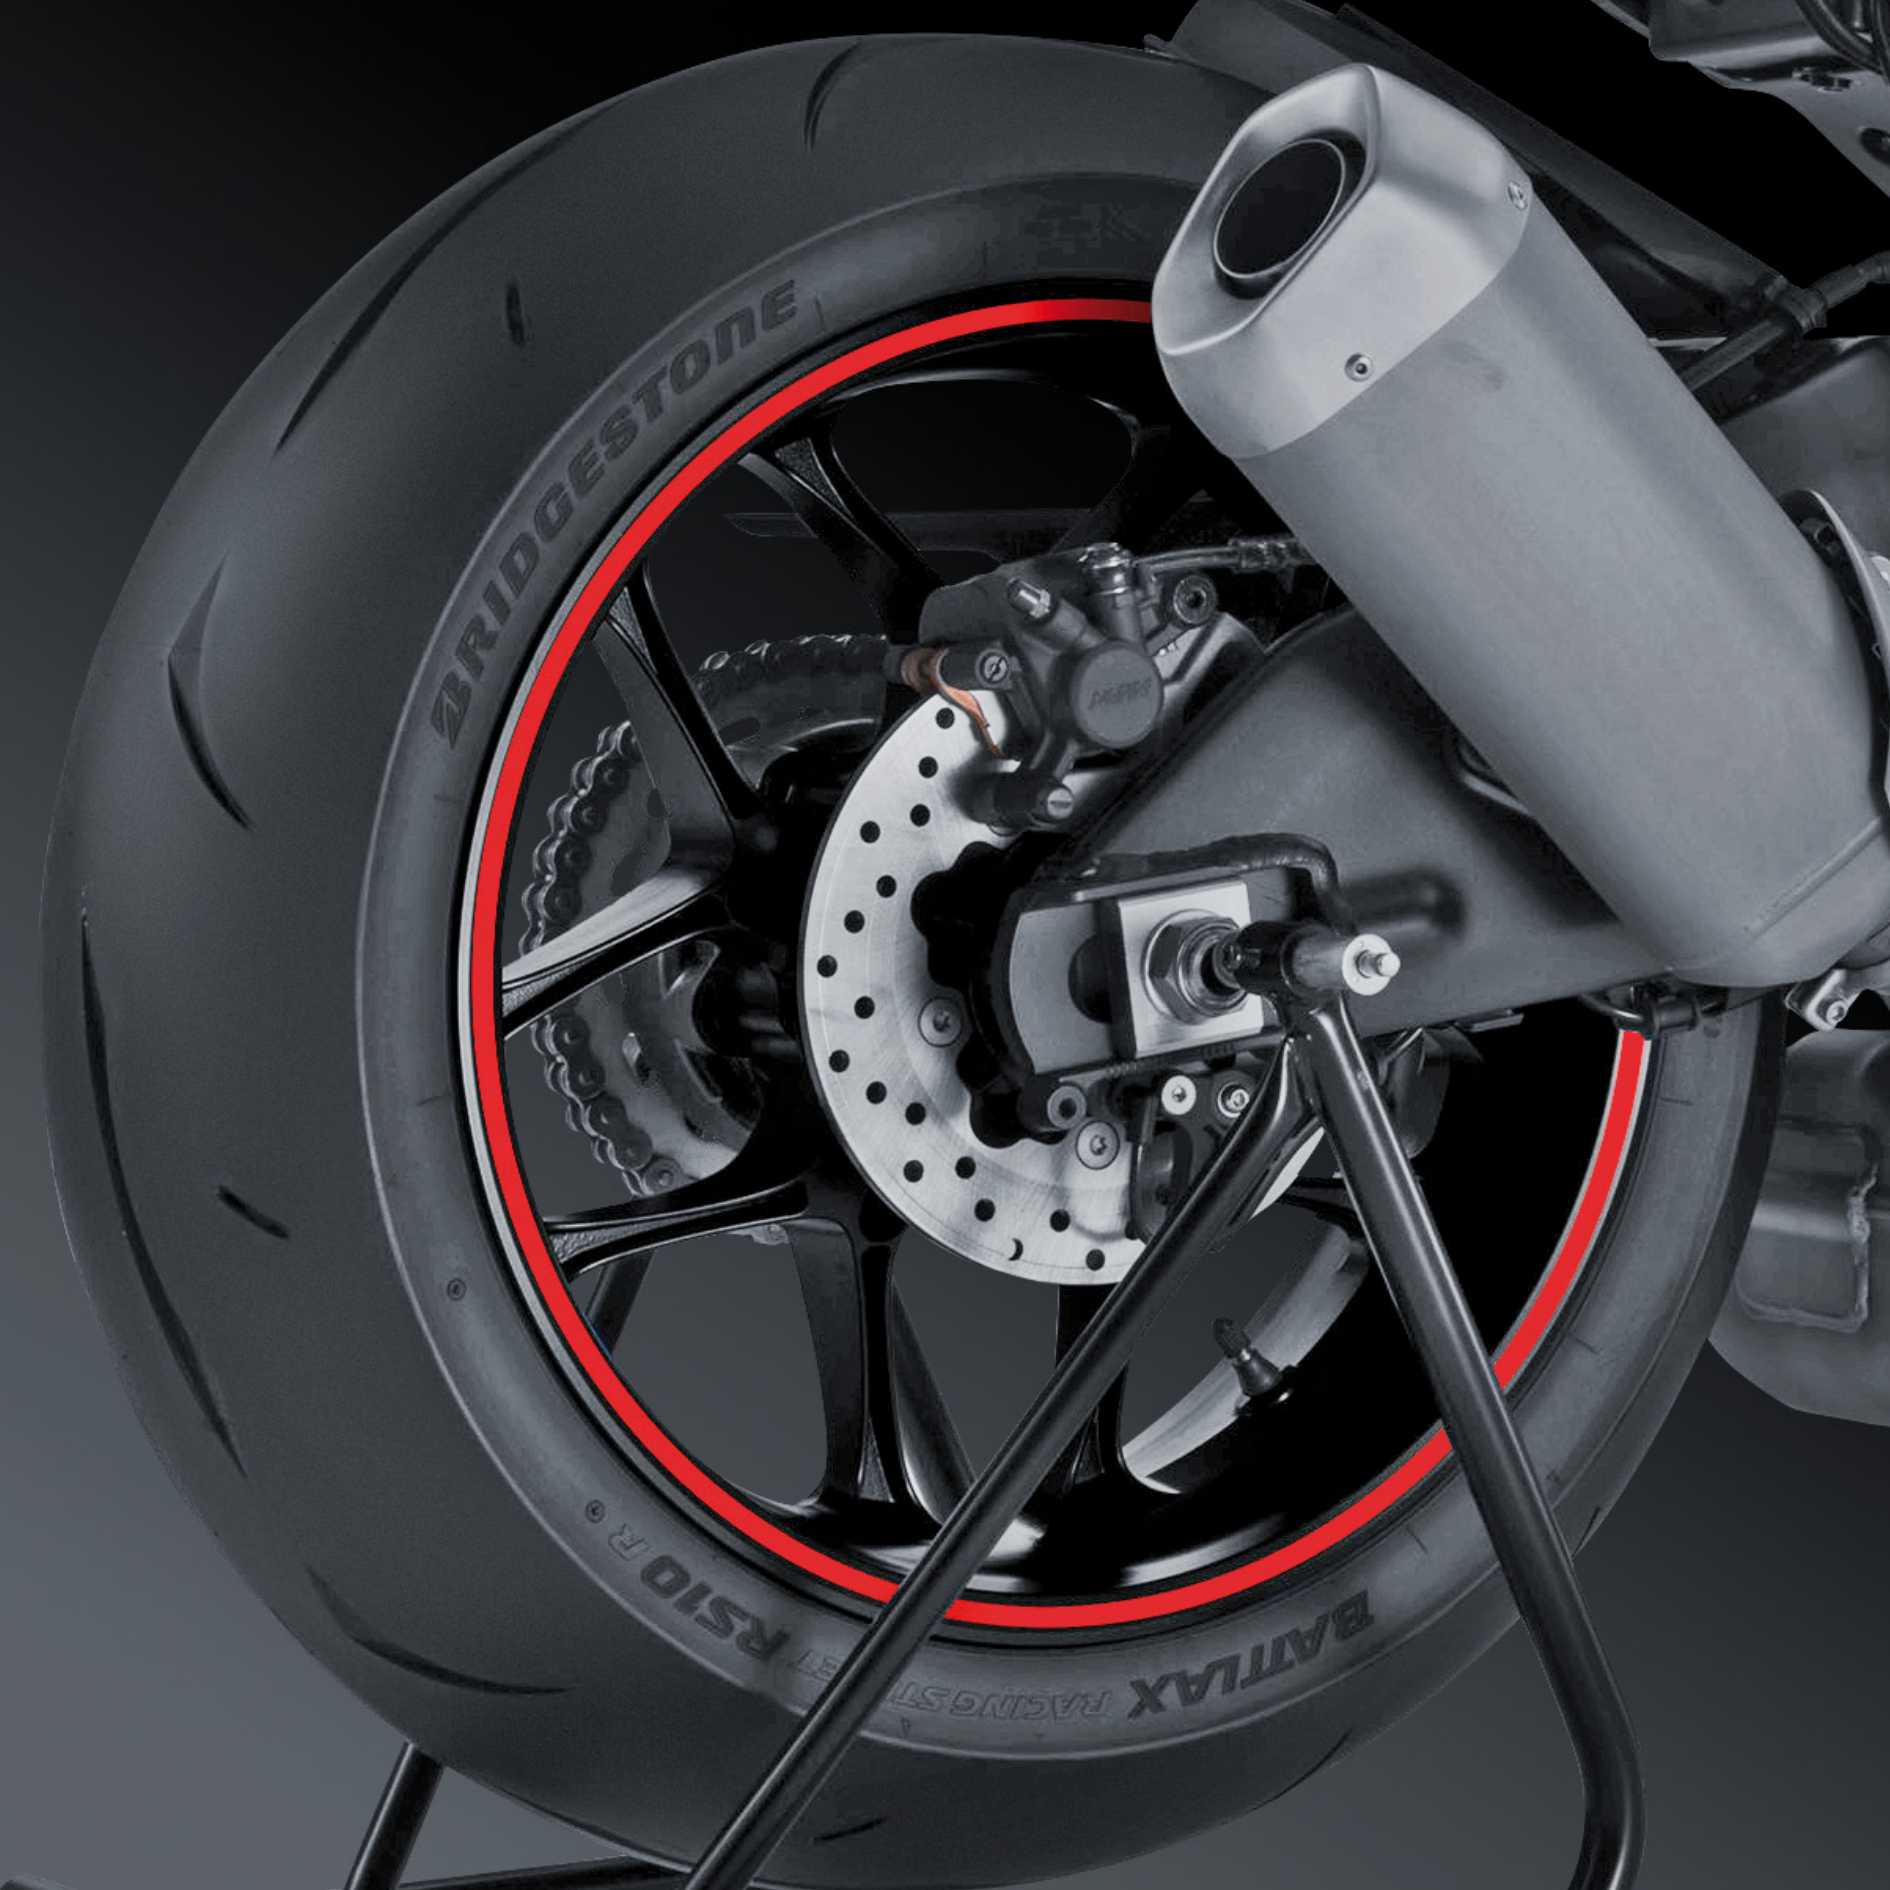

BRIDGESTONE

RS10 R

BATTLAX RAGING SPORT