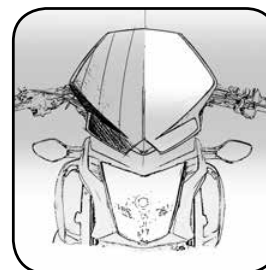

A specific design for each bike.