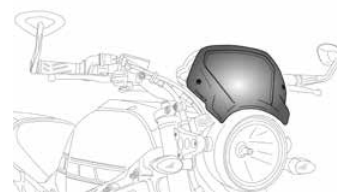

ALUMINIUM FRONTAL PLATE