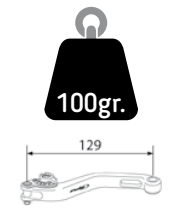

SHORT MODEL 2.0	PART#	
SHORT BRAKE LEVER	SEE PAGE 216	$61.25
ADAPTOR BRAKE LEVER	SEE PAGE 218	
SHORT CLUTCH LEVER	SEE PAGE 216	$61.25
ADAPTOR CLUTCH LEVER	SEE PAGE 218	
SELECTOR (SPARES)	5749	$18.16
SCREW-NUT-SPACER-WASHER SPRING (SPARES)	9837	$11.59