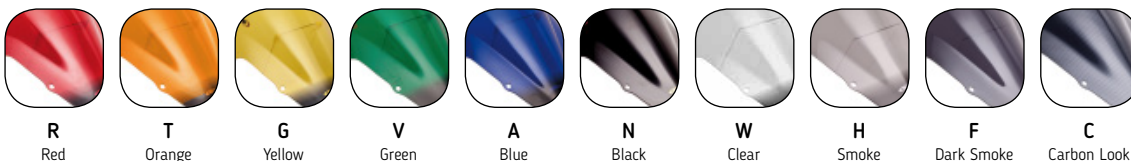

ANODIZED ALUMINIUM SCREWS AVAILABLE ON PAGE 369

(TBA) Item under development. Check price on our website.

(-) Adjustable in width and height.

(Z) Z-RACING Design. For more info check website.

(R) R-RACER Design. For more info check website.

CARBON LOOK: Racing screen available only.

NOTE COLORS: F and N colors delivered without silk print.

IMPORTANT: Indicate code color after part#. Example: 0973A.