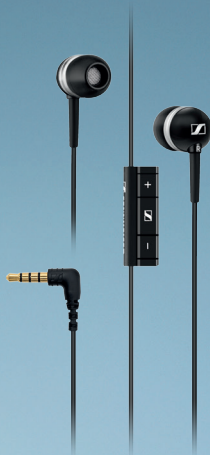

MM 30G **NEW!**

The MM 30G in-ear headset is made especially for users of the latest generation of Samsung Galaxy devices. It features an in-line remote control with microphone giving you full control over the sound and calls in your Galaxy. High-end speakers, the ear-canal design and customized ear-sleeves all together ensure effective noise blocking and superior stereo sound.

- Effective noise attenuation
- Choice of ear-sleeve sizes for a comfortable custom fit
- Frequency response: 17–20,000 Hz
- SPL (at 1 kHz, 1 Vrms): 106 dB
- Available in black or white