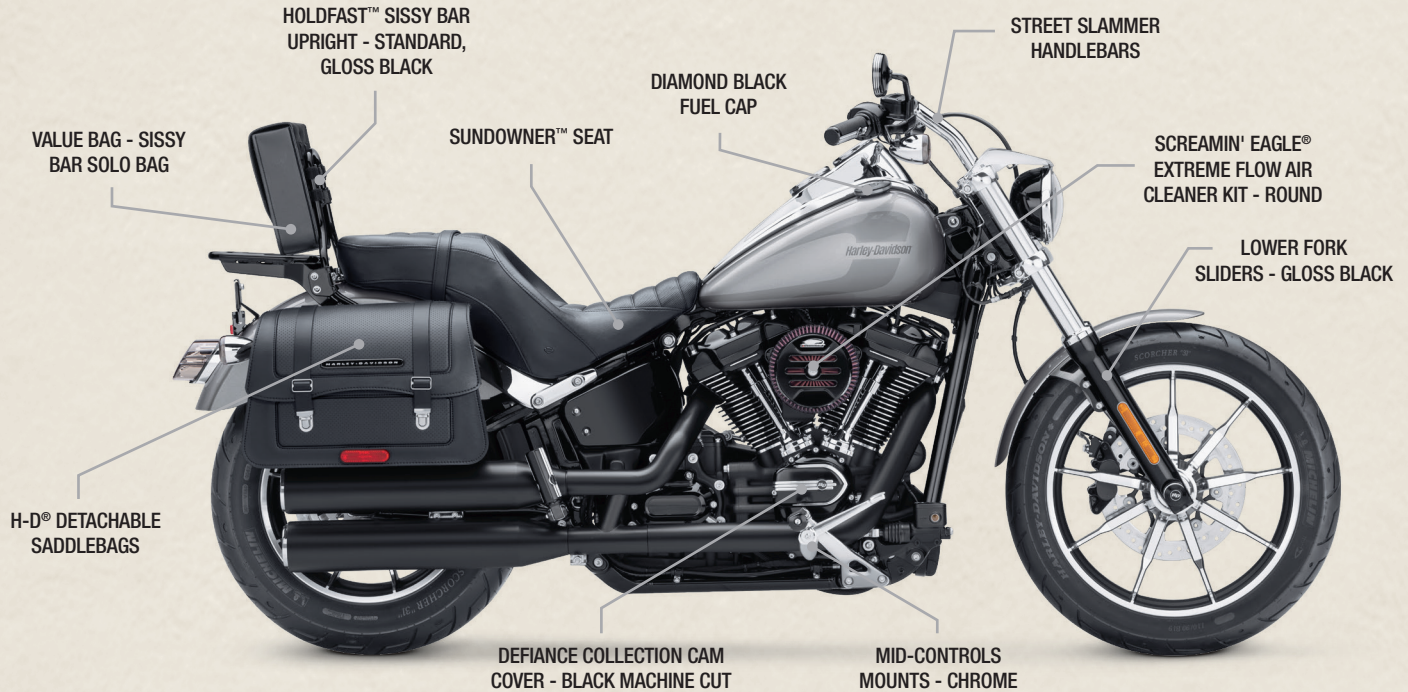

# 2019 FXLR LOW RIDER®

PRODUCTION COLOR: BARRACUDA SILVER

Customized with Genuine Motor Parts & Accessories

DESCRIPTION	PART NO.
-------------	----------