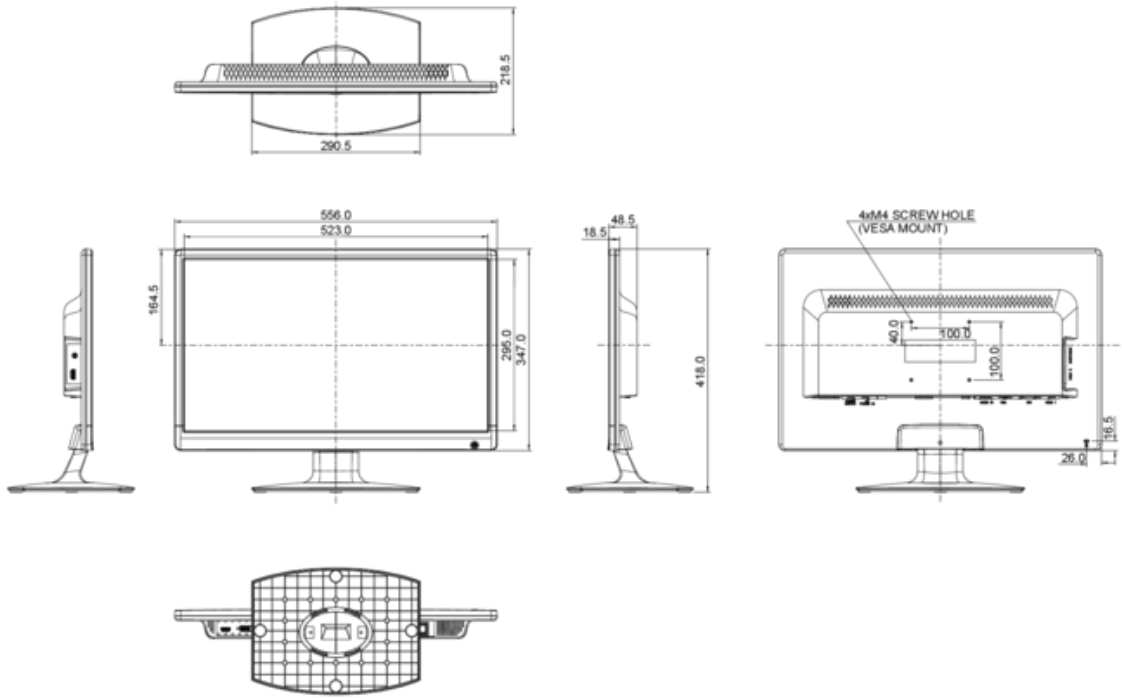

## 6. EU ENERGY EFFICIENCY LABEL

ENERGY EFFICIENCY CLASS	A
ON MODE POWER CONSUMPTION	23.4W
ANNUAL ENERGY CONSUMPTION	34 kWh/annum*
VISIBLE SCREEN DIAGONAL	60 cm; 23.6"; ( 24" segment )

*This is information under Regulation (EU) No 1062/2010.*

## 8. DIMENSIONS & WEIGHT

DIMENSIONS W X H X D	556 x 418 x 218.5 mm
WEIGHT	4.3 kg

All trademarks and registered trademarks acknowledged. E & O E. Specification subject to change without notice. All LCD's comply with ISO-9241-307:2008 in connection with pixel defects.