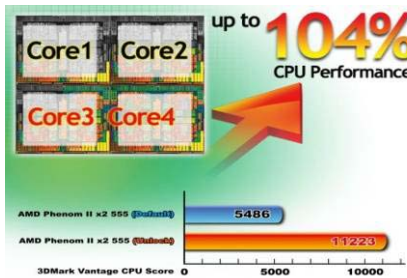

MAINBOARD

760GM-P21 (FX)

- Supports AMD FX/ Phenom™ II/ Athlon™ II/ Sempron™ processors for the AM3+ socket
- Supports DDR3-1333 Memory
- Supports USB 2.0 & SATA 3Gb/s

Key Features

OC Genie

- Auto-detect best overclocking setting
- Get 26% CPU performance boost
- OC Genie + Unlock CPU Core create CPU performance boost 148% up

Unlock CPU Core

- Unlock hidden CPU Core quickly
- Boost CPU performance 104% up
- Unlock CPU Core + OC Genie save up to USD\$90

Solid CAP on PWM

- 10+ years ultra-long lifetime
- Endurable to operate under higher frequency & temperature
- Provide stable power for CPU