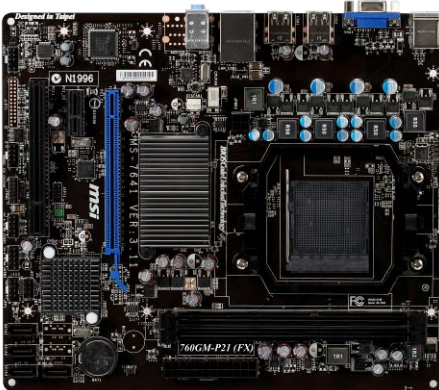

MAINBOARD

760GM-P21 (FX)

- Supports AMD FX/ Phenom™ II/ Athlon™ II/ Sempron™ processors for the AM3+ socket
- Supports DDR3-1333 Memory
- Supports USB 2.0 & SATA 3Gb/s

Key Features

OC Genie

- Auto-detect best overclocking setting
- Get 26% CPU performance boost
- OC Genie + Unlock CPU Core create CPU performance boost 148% up

Unlock CPU Core

- Unlock hidden CPU Core quickly
- Boost CPU performance 104% up
- Unlock CPU Core + OC Genie save up to USD\$90

Solid CAP on PWM

- 10+ years ultra-long lifetime
- Endurable to operate under higher frequency & temperature
- Provide stable power for CPU

Specifications

Processor	Supports AMD FX/ Phenom™ II/ Athlon™ II/ Sempron™ processors for the AM3+ socket
Chipset	AMD 760G + SB710
Memory	2 DIMMs support for DDR3-1333/1066/800 MHz up to 16GB max
Video	Supports ATI Radeon™ HD 3000 with integrated D-Sub video ports
Audio	8-channel (7.1) HD Audio subsystem
LAN	10/100 Mb/s LAN subsystem
Peripheral interfaces	<ul style="list-style-type: none"> • 4 x SATA 3Gb/s ports from SB710 with RAID support • 10 x USB 2.0 ports (6 Rear / 4 Front)
Expansion capabilities	<ul style="list-style-type: none"> • 1 x PCI Express x16 slot • 1 x PCI Express x1 slot • 1 x PCI slot