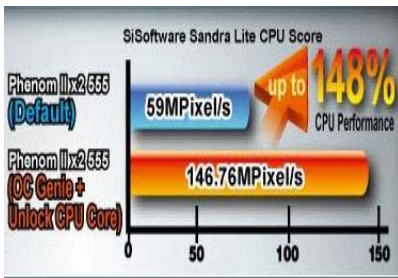

MAINBOARD

760GM-P21 (FX)

- Supports AMD FX/ Phenom™ II/ Athlon™ II/ Sempron™ processors for the AM3+ socket
- Supports DDR3-1333 Memory
- Supports USB 2.0 & SATA 3Gb/s

Key Features

OC Genie

- Auto-detect best overclocking setting
- Get 26% CPU performance boost
- OC Genie + Unlock CPU Core create CPU performance boost 148% up

Unlock CPU Core

- Unlock hidden CPU Core quickly
- Boost CPU performance 104% up
- Unlock CPU Core + OC Genie save up to USD\$90

Solid CAP on PWM

- 10+ years ultra-long lifetime
- Endurable to operate under higher frequency & temperature
- Provide stable power for CPU