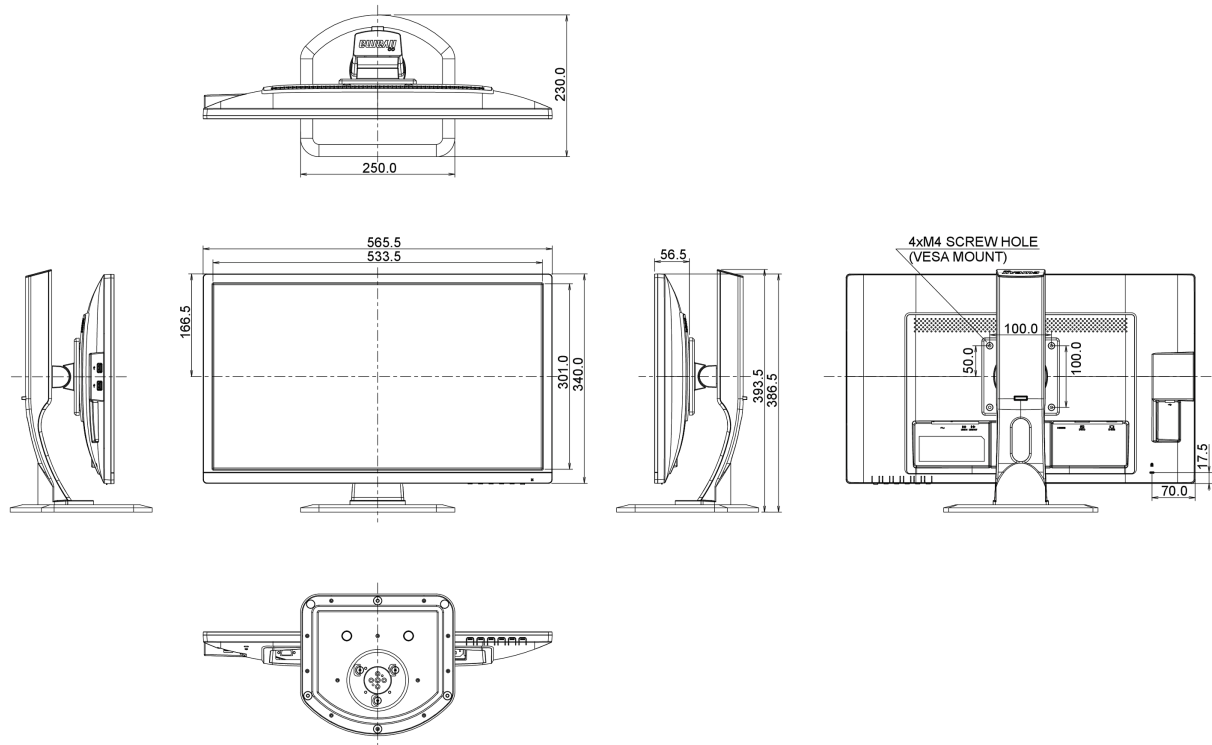

08 DIMENSIONS / WEIGHT

Product dimensions W x H x D

565.5 x 386.5 (516.5) x 230mm

Weight (without box)

5kg

All trademarks and registered trademarks acknowledged. E & O E. Specification subject to change without notice. All LCD's comply with ISO-9241-307:2008 in connection with pixel defects.

© IIYAMA CORPORATION. ALL RIGHTS RESERVED