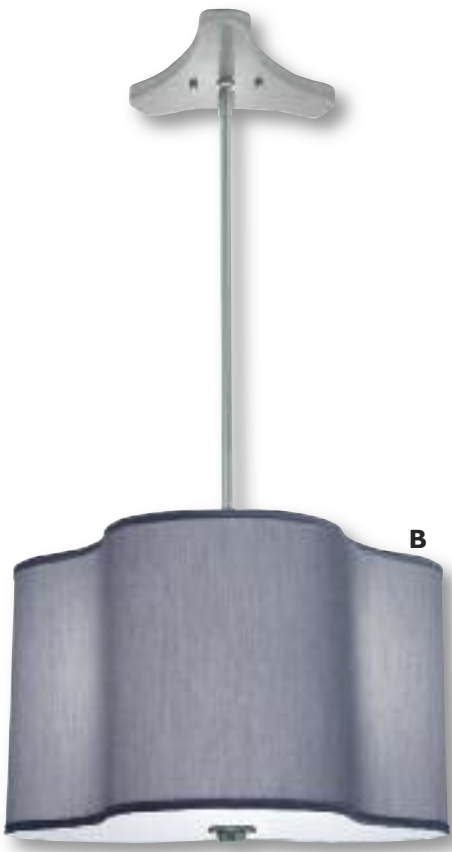

3 - 100 Watt Max Medium Based Sockets

Also available in 30" and 36" Diameters

A

C

B

A. PD-6639-136-77-301SN

Pendant
Finish: Satin Nickel
Fabric: Celery Silksheen
Length: 44" Maximum
Width: 16"
Canopy: 9"
Shade: 16" x 16" x 11"
1 - 100 Watt Max Standard Bulbs
Acrylic Diffuser Included