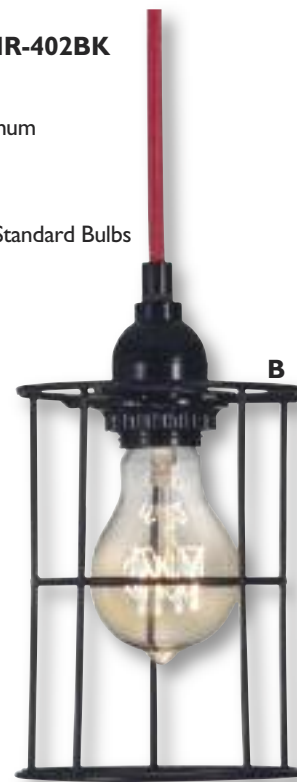

B. PD-6792-WIR-402BK

Cage Pendant
Finish: Black
Length: 128" Maximum
Width: 6"
Canopy: 5"
Cage: 3" x 6" x 6"
1 - 100 Watt Max Standard Bulbs
10' Cord Included