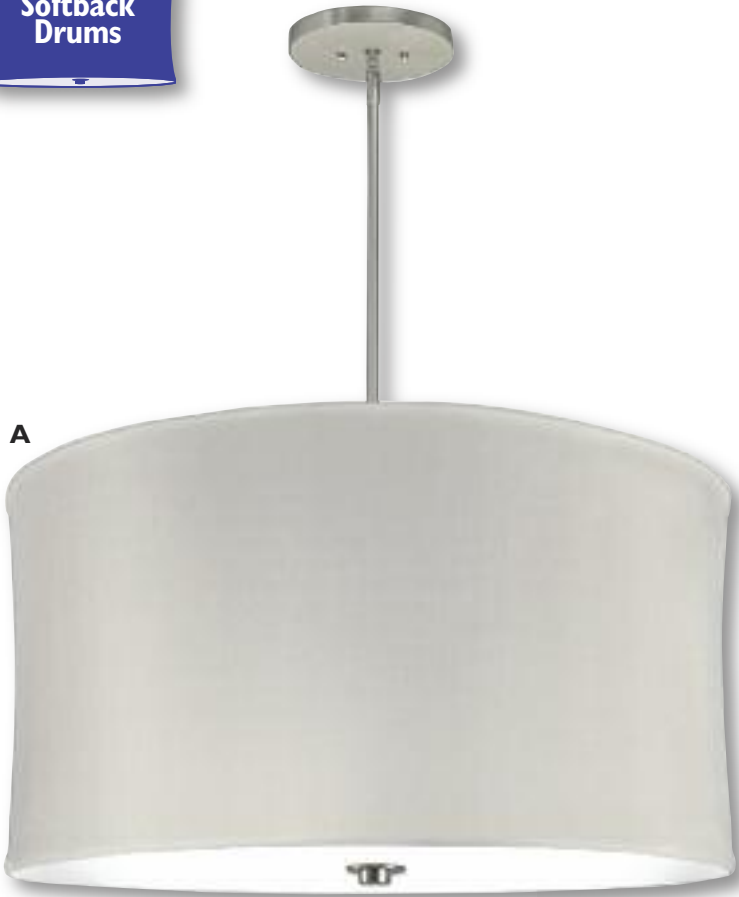

A

A. PD-6592-115-01-640SN
Triangular Pendant
Finish: Satin Nickel
Fabric: White Butcher Linen
Length: 41" Maximum
Width: 24"
Canopy: 5"
Shade: (24" x 24") x (24" x 24") x 9"
3 - 60 Watt Max Standard Bulbs
Diffuser Included

3 - 40 Watt Max Candelabra Bulbs

A. PD-6790-115-01-462OB

Pendant

Finish: Oil Rubbed Bronze

Material: White Butcher Linen

Length: 60" OAH

Width: 30"

Canopy: 5"

Shade: 30" x 30" x 10" Top/24" x 24" x 17"

Middle/17.5" x 17 1/2" x 17" Bottom, 10" exposed

4 - 100Watt Max Standard Bulbs

Acrylic Diffuser Included

Softback
Drums

A

B

A. PD-2111-780-05-622SN