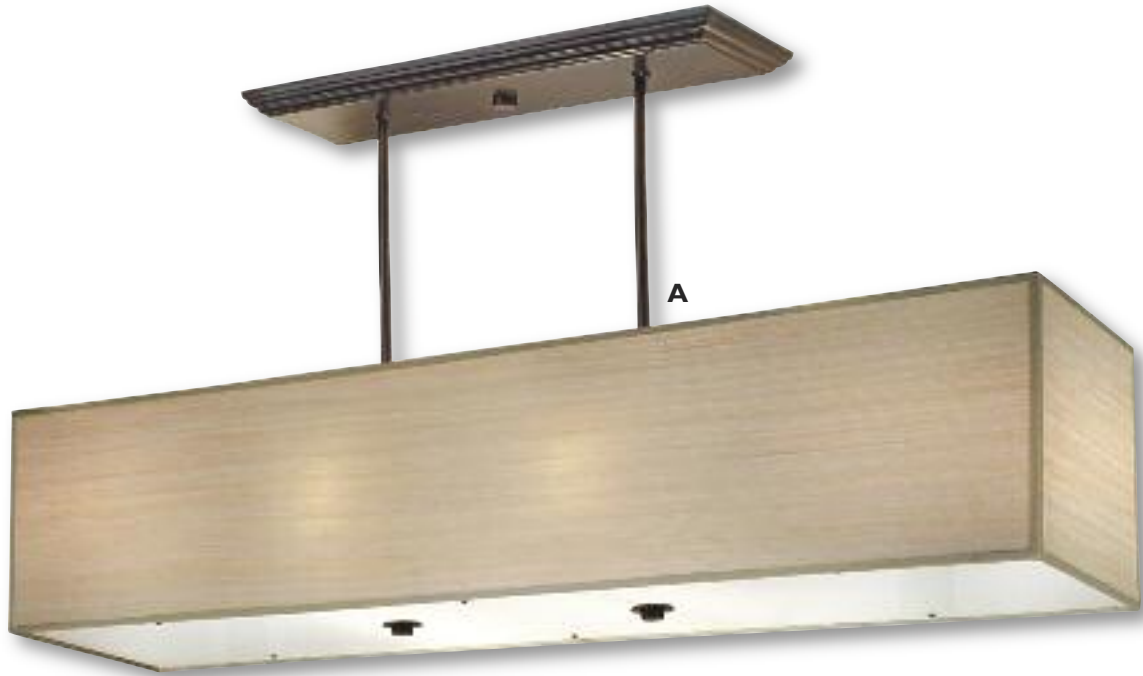

Finishes

Shade Options

A. PD-6533-107-42-370OB

Pendant

Finish: Oil Rubbed Bronze

Fabric: Maple

Length: 42" Maximum

Width: 48"

Canopy: 22" L x 6" W

Shade: (48" x 10") x (48" x 10") x 10"

4 - 100 Watt Max Standard Bulbs

Acrylic Diffuser Included