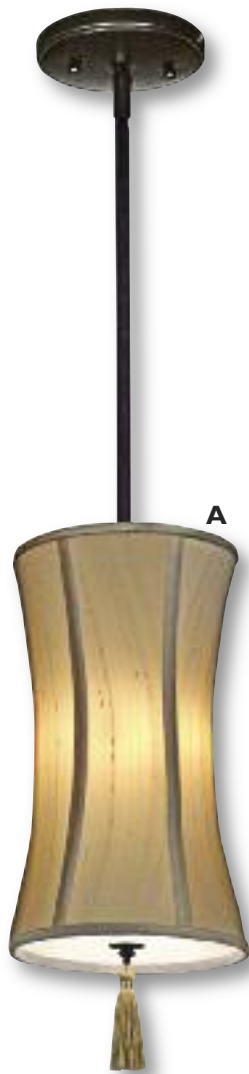

A

B

A. PD-6792-774-21-390OB

Pendant

Finish: Oil Rubbed Bronze

Fabric: Tan Silk Shantung

Length: 50" Maximum

Width: 8"

Canopy: 5"

Shade: 8" x 8" x 12"

1 - 100 Watt Max Standard Bulbs

Acrylic Diffuser Included

B. PD-6792-774-21-392OB

Pendant

Finish: Oil Rubbed Bronze

Fabric: Tan Silk Shantung

Length: 58" Maximum

Width: 8"

Canopy: 5"

Shade: 8" x 8" x 20"

1 - 100 Watt Max Standard Bulb

Acrylic Diffuser Included