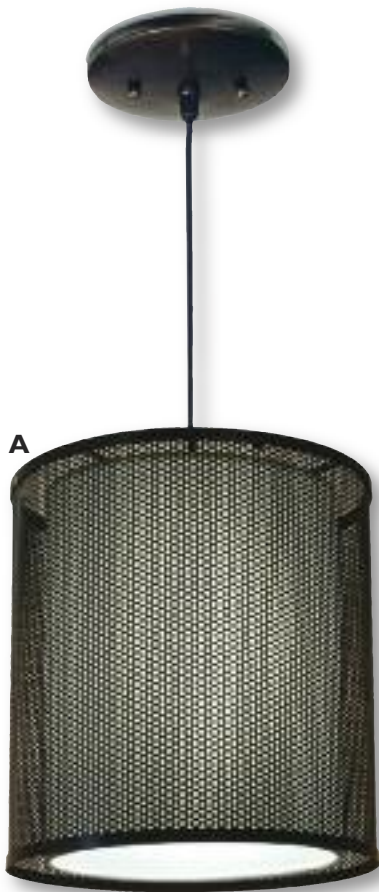

Acrylic Diffuser Included

B. PD-K4970-115-96-472OB

Pendant

Finish: Oil Rubbed Bronze

Fabric: Red Butcher Linen

Length: 49" Maximum Width: 22"

Canopy: 5 1/2"

Shade: 22" X 22" X 16" outer

20" x 20" x 15 1/2" inner

3 - 100 Watt Max Standard Bulbs

Acrylic Diffuser Included

A. PD-K4970-115-01-470OB

Pendant

Finish: Oil Rubbed Bronze
Fabric: White Butcher Linen
Length: 132" Maximum Width: 10"
Canopy: 5 1/2"
Shade: 10" X 10" X 11" outer
9" x 9" x 10 1/2" inner
1 - 100 Watt Max Standard Bulbs
10' Black Cord Included

B. WF-K4970-115-01-476-SN

Sconce

Finish: Oil Rubbed Bronze
Fabric: White Butcher Linen
Material: Metal Mesh
Length: 12" Width: 6" Depth: 5"
Backplate: 11" X 5"
Shade: (6" X 4.5") x (6" X 4.5") x 11 1/2" inner/
(7" X 5") x (7" X 5") x 12" outer
2 - 60 Watt Max Candelabra Bulbs