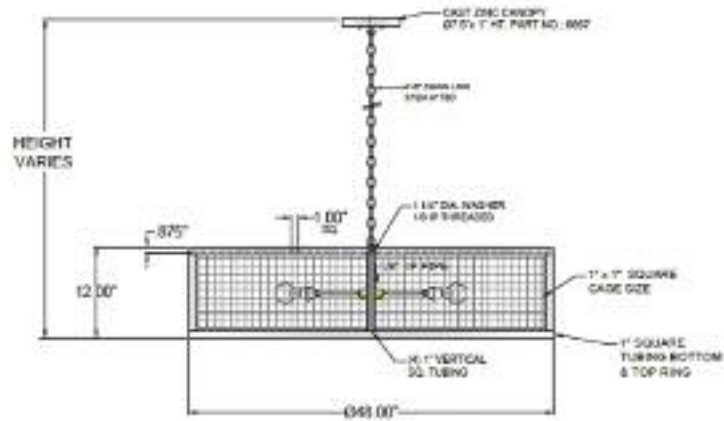

A. PD-6667-CAGE-654BK
Steel Cage Pendant
Finish: Matte Black
Material: Metal
Length: 60" OAH
Width: 48"
Canopy: 7 1/2"
Shade: 48" x 48" x 12"
8 - 100 Watt Max Medium Based Bulbs
4' Chain included
Also Available in 24" and 36" Diameters