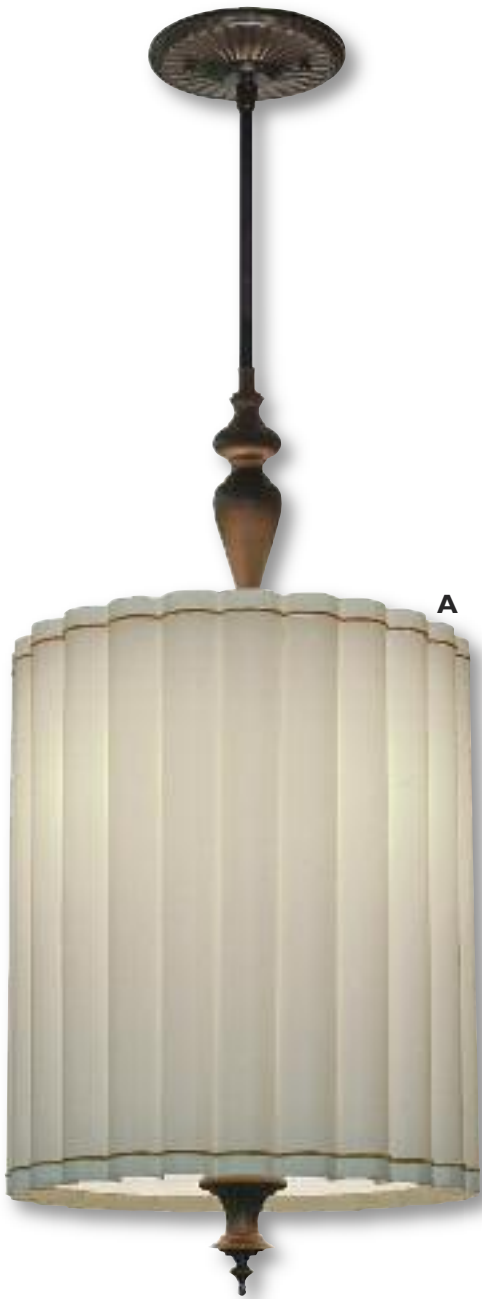

Fluted

A

B

C

Finishes

Shade Options

A. PD-6675-115-05-162OB

Pendant

Finish: Oil Rubbed Bronze
Fabric: Off White Butcher Linen
with 1/2" Grosgrain Ribbon

Length: 65" Maximum

Width: 15"

Canopy: 6"

Shade: 15" x 15" x 18"

3 - 100 Watt Max Standard Bulbs

Acrylic Diffuser Included

B. PD-6675-115-05-161SN

Pendant

Finish: Satin Nickel
Fabric: Off White Butcher Linen
with 1/2" Grosgrain Ribbon

Length: 54" Maximum

Width: 8"

Canopy: 6"

Shade: 8" x 8" x 10"

1 - 60 Watt Max Standard Bulb

Acrylic Diffuser Included

C. PD-6675-115-05-160OB

Pendant

Fabric: Off White Butcher Linen
with 1/2" Grosgrain Ribbon
Length: 56" Maximum

Width: 22"

Canopy: 6"

Shade: 22" x 22" x 11"

3 - 100 Watt Max Standard Bulbs

Acrylic Diffuser Included