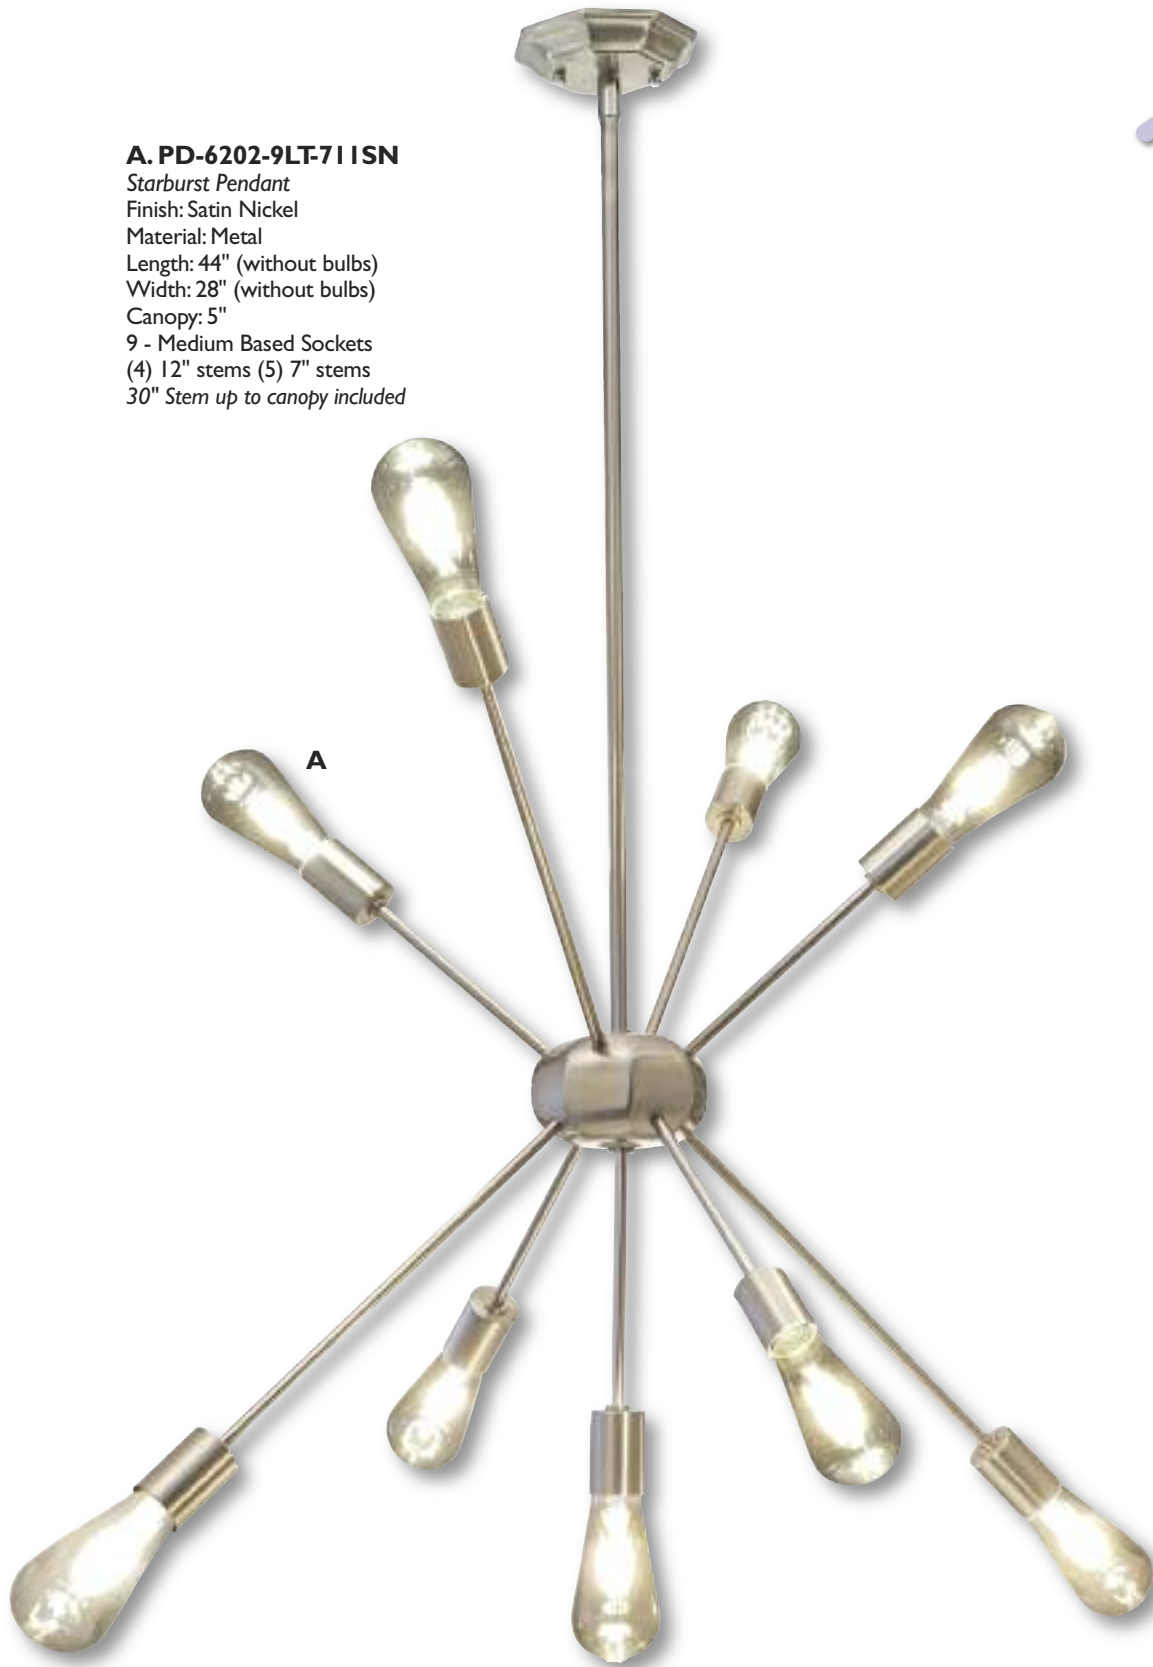

Finish: Oil Rubbed Bronze

Material: Metal

Length: 126" OAH

Width: 60"

Canopy: 7½"

Shade: none

18 - 40Watt Max Medium Based Bulbs

10' Cord & 3 Steel Cables included

A. PD-6667-60RNG-534OB

Pendant

Finish: Oil Rubbed Bronze

Material: Metal

Length: 126" OAH

Width: 60"

Canopy: 7 1/2"

Shade: none

18 - 40 Watt Max Medium Based Bulbs

10' Cord & 2 Steel Cables included

A. PD-6202-9LT-71 ISN
Starburst Pendant
Finish: Satin Nickel
Material: Metal
Length: 44" (without bulbs)
Width: 28" (without bulbs)
Canopy: 5"
9 - Medium Based Sockets
(4) 12" stems (5) 7" stems
30" Stem up to canopy included

A. WF-2431-4LT-7170B

ADA Sconce
Finish: Oil Rubbed Bronze
Fabric: None
Material: Metal
Length: 17"
Width: 10"
Depth: 4"
Backplate: 5"
4 - 40 Watt Max Candelabra Bulbs

B. PD-2431-9LT-7100B

Starburst Pendant
Finish: Oil Rubbed Bronze
Material: Metal
Length: 44" (without bulbs)
Width: 28" (without bulbs)
Canopy: 5"
9 - Medium Based Sockets
(4) 12" stems (4) 7" stems (1) 3" stem
30" Stem up to canopy included