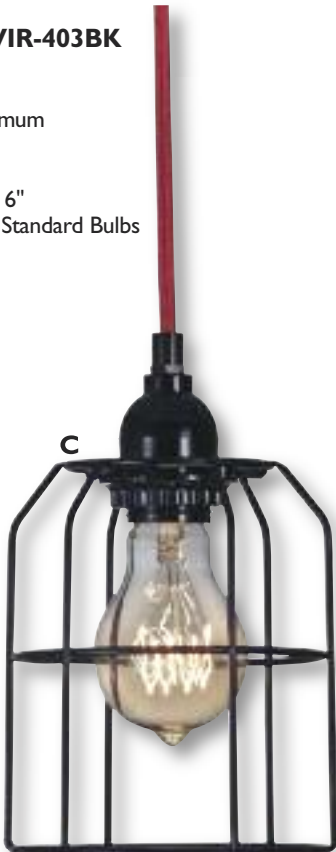

C. PD-6792-WIR-403BK

Cage Pendant
Finish: Black
Length: 128" Maximum
Width: 6"
Canopy: 5"
Cage: 3.25" x 5" x 6"
1 - 100 Watt Max Standard Bulbs
10' Cord Included