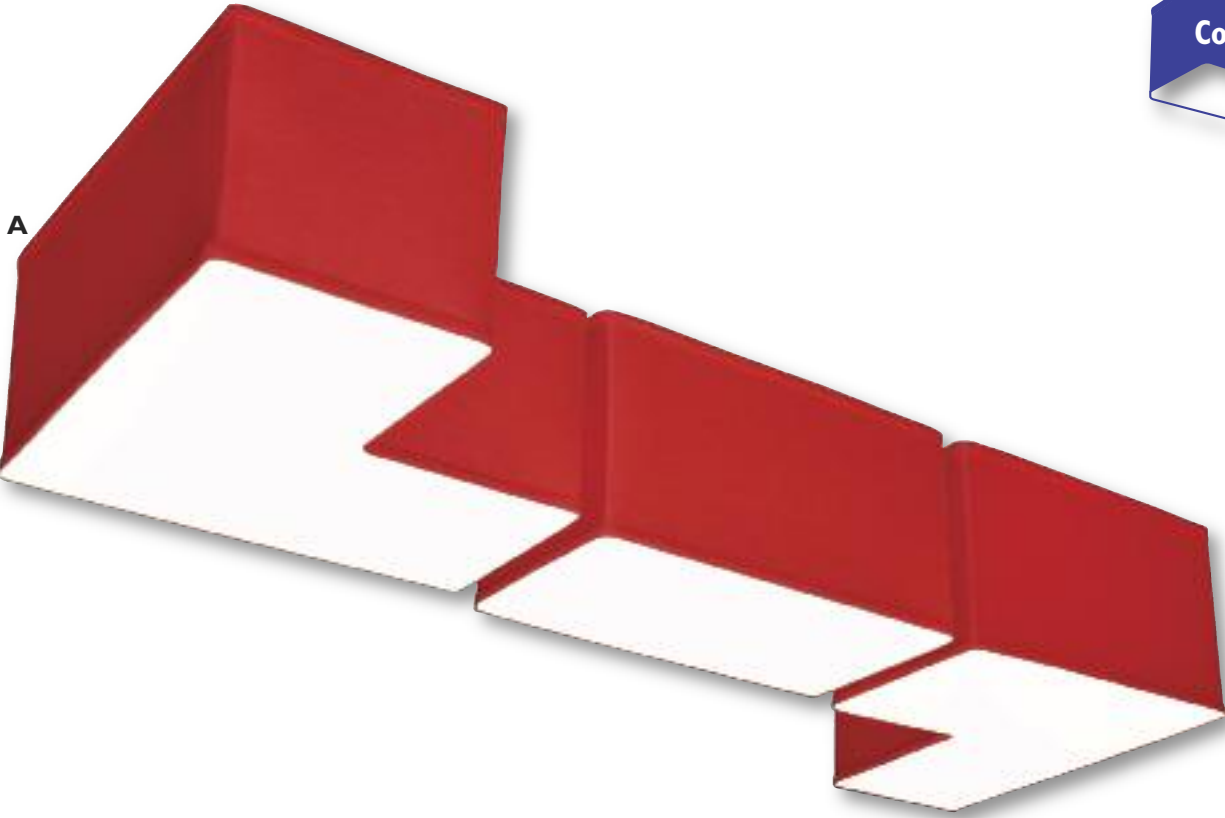

Length: 82" Maximum

Width: 16"

Canopy: 10" x 5"

Shade: (16" x 8") x (16" x 8") x 8½"

2 - 100Watt Max Standard Bulbs

(2) 6' Black Cords & Acrylic Diffuser Included

A.
Example Configuration
(Shown with 2 corner pieces
and 1 center piece)