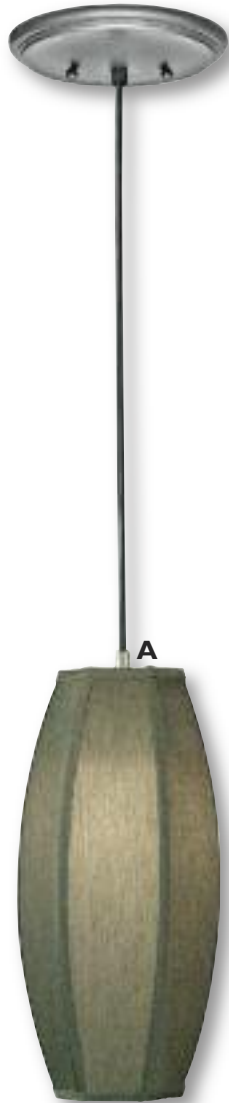

A

B

C

A. PD-A120-136-47-180SN

Pendant
Finish: Satin Nickel
Fabric: Driftwood Silksheen
Length: 62" Maximum
Width: 6"
Canopy: 6 7/8"
Shade: 3 1/2" x 3 1/2" x 12"
1 - 60 Watt Max Standard Bulb
10' of Black Cord Included

B. PD-A120-170-72-182SN

Pendant
Finish: Satin Nickel
Fabric: Brick Earthtone
Length: 66" Maximum
Width: 7 1/2"
Canopy: 6 7/8"
Shade: 4 1/2" x 4 1/2" x 16"
1 - 100 Watt Max Standard Bulb
10' of Black Cord Included

C. WF-6790-136-47-188SN

Sconce
Finish: Satin Nickel
Fabric: Driftwood Silksheen
Length: 16"
Width: 5"
Depth: 5 1/2"
Backplate: 5"
Shade: 3 1/2" x 3 1/2" x 8"
1 - 40 Watt Max Candelabra
Standard Bulb