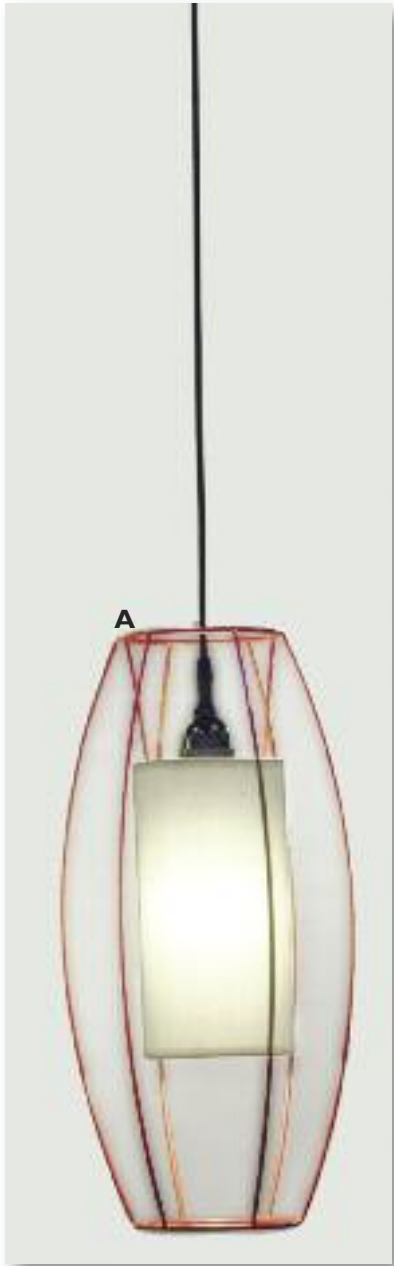

A. PD-6792-115-05-670RD

Oblong Pendant

Finish: Red

Fabric: Off White Butcher Linen

Length: 18"

Width: 8½"

Canopy: 5"

Shade: 4¾" x 4¾" x 18" Outer/4" x 4" x 8" Inner

1 - 60 Watt Max Standard Bulbs

6' Black Cord Included

B. PD-6792-115-05-671RD

Pear Pendant

Finish: Red

Fabric: Off White Butcher Linen

Length: 15½"

Width: 14"

Canopy: 5"

Shade: 5" x 5" x 15½" Outer/4" x 4" x 8" Inner

1 - 60 Watt Max Standard Bulbs

6' Black Cord Included