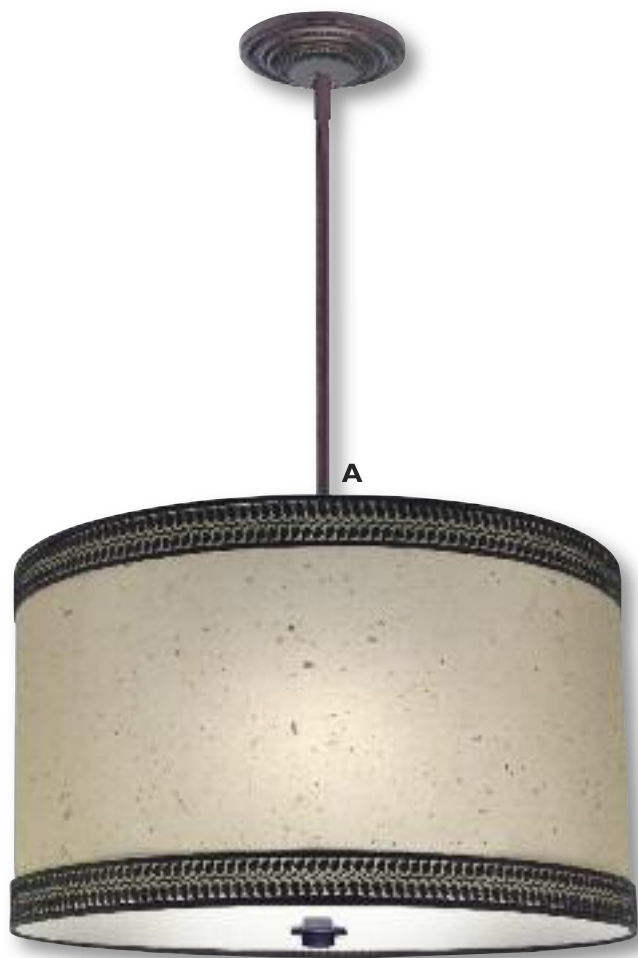

A

B

C

A. PD-A042-168-04-272OB

Pendant

Finish: Oil Rubbed Bronze
Fabric: Sagebrush Natural
Length: 45" Maximum
Width: 20 1/2"
Canopy: 5"
Shade: 20" x 20" x 11"
3 - 100 Watt Max Standard Bulbs
Acrylic Diffuser Included

B. PD-A042-168-04-270OB

Pendant

Finish: Oil Rubbed Bronze
Fabric: Sagebrush Natural
Length: 42" Maximum
Width: 10"
Canopy: 5"
Shade: 10" x 10" x 8"
1 - 100 Watt Max Standard Bulb
Acrylic Diffuser Included

C. PD-A042-168-04-271OB

Mini Pendant

Finish: Oil Rubbed Bronze
Fabric: Sagebrush Natural
Length: 42" Maximum
Width: 6"
Canopy: 5"
Shade: 6" x 6" x 8"
1 - 60 Watt Max Standard Bulb
Acrylic Diffuser Included