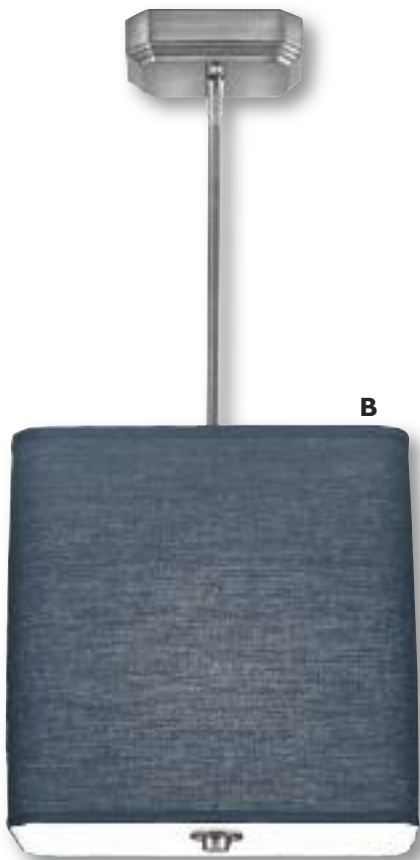

**Round
Corner
Rectangles**

A. PD-6532-189-23-282SN

Pendant

Finish: Satin Nickel

Fabric: Celadon Shadow

Length: 44" Maximum

Width: 30"

Canopy: 17½" x 4½"

Shade: (30" x 15") x (30" x 15") x 12"

4 - 100 Watt Max Standard Bulbs

Acrylic Diffuser Included

B. PD-6530-115-76-281SN

Pendant

Finish: Satin Nickel

Fabric: Federal Blue Butcher Linen

Length: 46" Maximum

Width: 12"

Canopy: 6" x 4¼"

Shade: (12" x 7") x (12" x 7") x 12"

1 - 100 Watt Max Standard Bulbs

Acrylic Diffuser Included

C. PD-6530-117-02-280SN

Pendant

Finish: Satin Nickel

Fabric: Beige Waxed Parchment

Length: 46" Maximum

Width: 15"

Canopy: 6" x 4¼"

Shade: (15" x 8") x (15" x 8") x 12"

1 - 100 Watt Max Standard Bulbs

Acrylic Diffuser Included