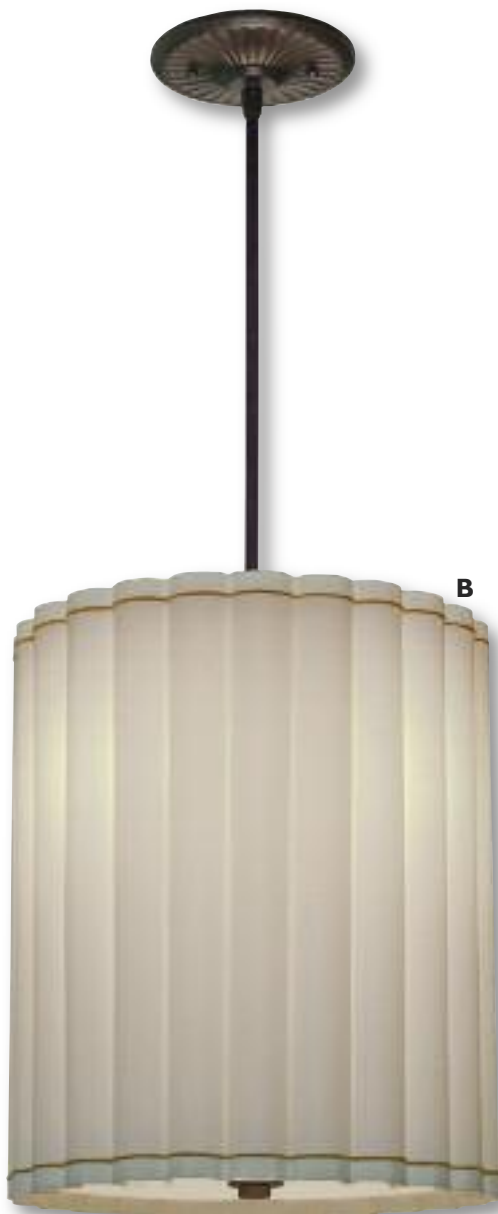

Length: 18" Width: 8"

Depth: 4"

Backplate: 6 7/8"

Shade: (8" x 4") x (8" x 4") x 7"

1 - 40 Watt Max Candelabra

Standard Bulb

B

A