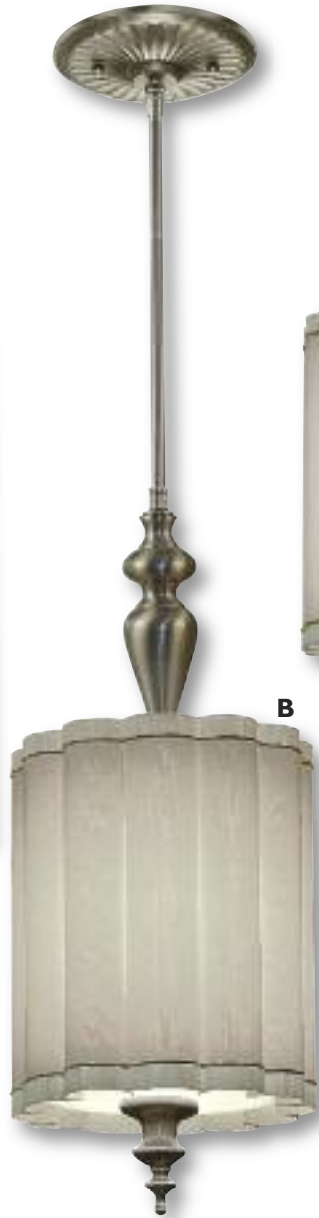

Fluted

A

B

C

Finishes

Shade Options

A. PD-6675-115-05-162OB

Pendant

Finish: Oil Rubbed Bronze
Fabric: Off White Butcher Linen
with 1/2" Grosgrain Ribbon

Length: 65" Maximum

Width: 15"

Canopy: 6"

Shade: 15" x 15" x 18"

3 - 100 Watt Max Standard Bulbs

Acrylic Diffuser Included

B. PD-6675-115-05-161SN

Pendant

Finish: Satin Nickel
Fabric: Off White Butcher Linen
with 1/2" Grosgrain Ribbon

Length: 54" Maximum

Width: 8"

Canopy: 6"

Shade: 8" x 8" x 10"

1 - 60 Watt Max Standard Bulb

Acrylic Diffuser Included

C. PD-6675-115-05-160OB

Pendant

Fabric: Off White Butcher Linen
with 1/2" Grosgrain Ribbon
Length: 56" Maximum

Width: 22"

Canopy: 6"

Shade: 22" x 22" x 11"

3 - 100 Watt Max Standard Bulbs

Acrylic Diffuser Included