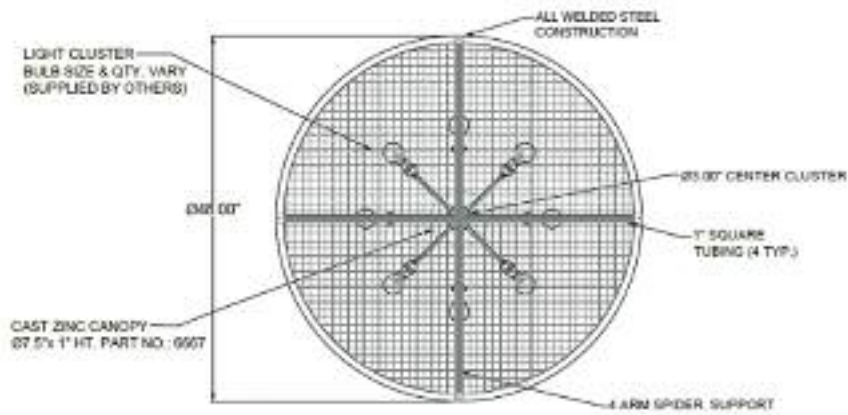

A. PD-6667-CAGE-654BK
Steel Cage Pendant
Finish: Matte Black
Material: Metal
Length: 60" OAH
Width: 48"
Canopy: 7 1/2"
Shade: 48" x 48" x 12"
8 - 100 Watt Max Medium Based Bulbs
4' Chain included
Also Available in 24" and 36" Diameters