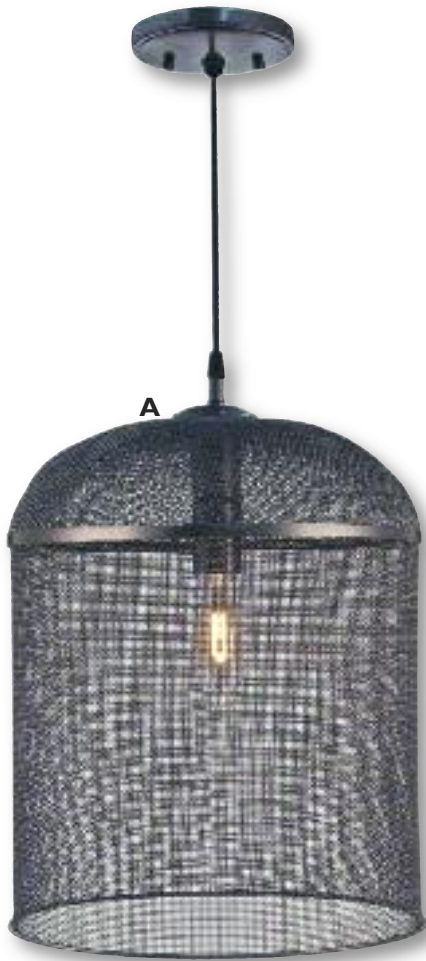

A. PD-6792-WIR-405APW

Cage Pendant
Mesh Cage Pendant
Finish: Aged Pewter
Material: Steel Mesh
Length: 138" Max
Width: 12"
Canopy: 5"
Shade: 2 1/2" x 12" x 17"
1 - 100 Watt Max Medium Based
10' Cord Included

B. PD-6792-WIR-404APW

Wire Birdcage Pendant
Finish: Aged Pewter
Material: Steel Mesh
Length: 130" Maximum Width: 5"
Canopy: 5" Shade: 3" x 5" x 10"
1 - 100 Watt Max Standard Bulbs
10' Cord Included

Finishes