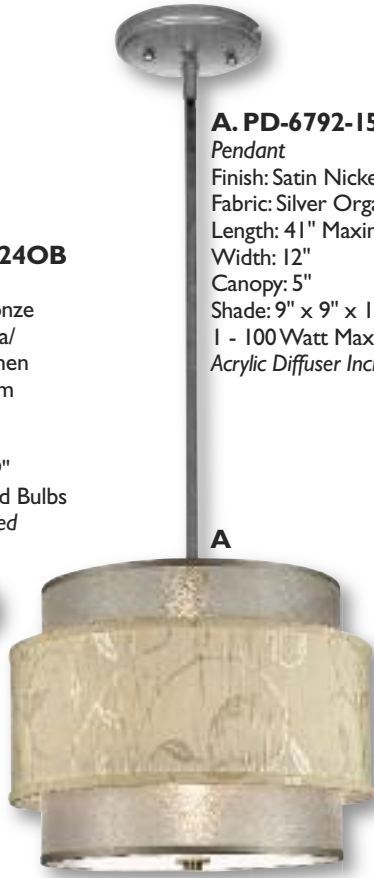

A. PD-6792-151-97-220SN

Pendant

Finish: Satin Nickel
Fabric: Silver Organza/Buf Odyssey
Length: 41" Maximum
Width: 12"
Canopy: 5"
Shade: 9" x 9" x 11"
1 - 100 Watt Max Standard Bulb
Acrylic Diffuser Included