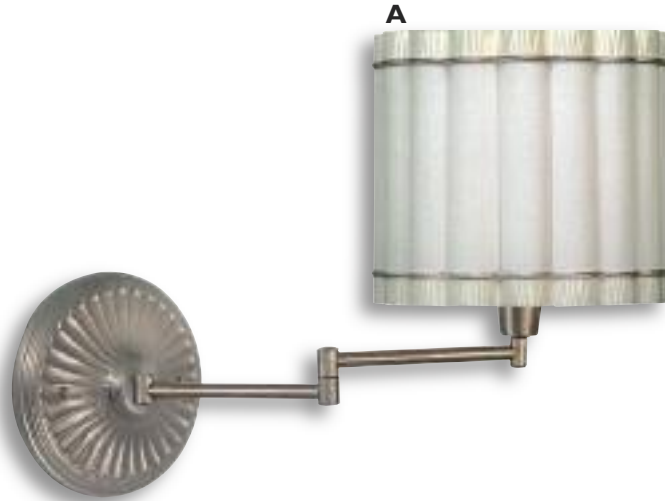

Fluted

A

B

Finishes

Satin Nickel

Oil Rubbed Bronze

Shade Options

Off White Butcher Linen

A. WF-6675-115-05-169SN

Swing Arm Sconce

Finish: Satin Nickel

Fabric: Off White Butcher Linen with
1/2" Grosgrain Ribbon/Silver Soutache

Length: 12"

Width: 9"

Depth: 20" Fully Extended

Backplate: 6"

Shade: 9" x 9" x 7"

1 - 100 Watt Max Standard Bulb

B. WF-6675-115-05-168SN

Sconce

Finish: Satin Nickel

Fabric: Off White Butcher Linen with
1/2" Grosgrain Ribbon/Silver Soutache

Length: 16 1/2"

Width: 9"

Depth: 8 1/2"

Backplate: 6"

Shade: 7" x 7" x 6"

1 - 40 Watt Max Candelabra Bulb