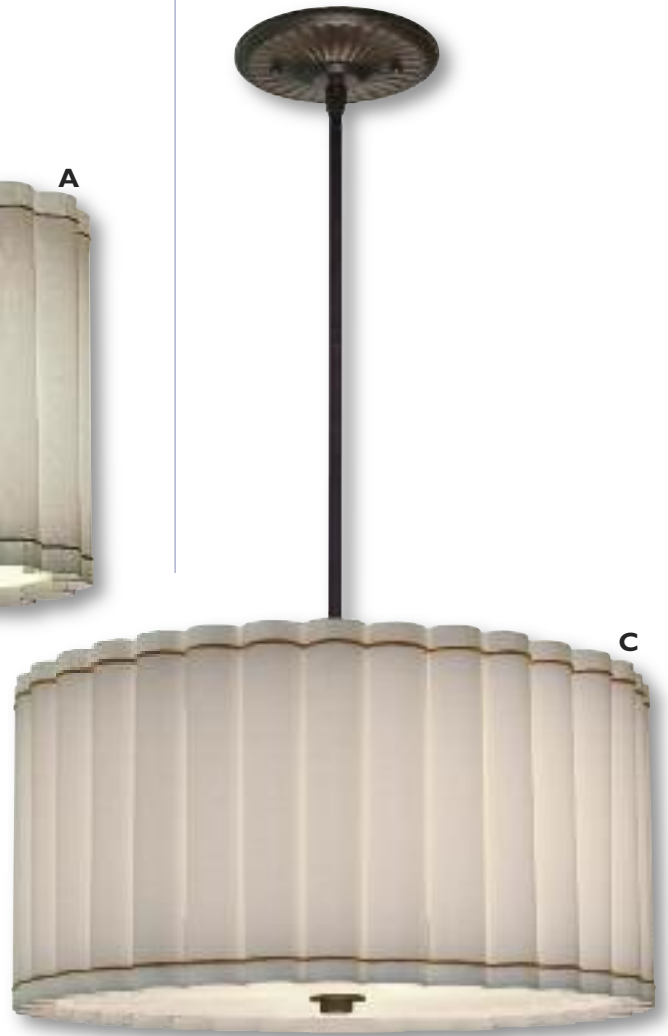

Width: 7"

Depth: 7 1/2"

Backplate: 6 7/8"

Shade: 7" x 7" x 7"

1 - 40 Watt Max Candelabra Bulb

C. WF-A120-51-97-147SN

ADA Sconce

Finish: Satin Nickel
Fabric: Silver Organza/White
Butcher Linen

Length: 18" Width: 8"

Depth: 4"

Backplate: 6 7/8"

Shade: (8" x 4") x (8" x 4") x 7"

1 - 40 Watt Max Candelabra

Standard Bulb

B

A