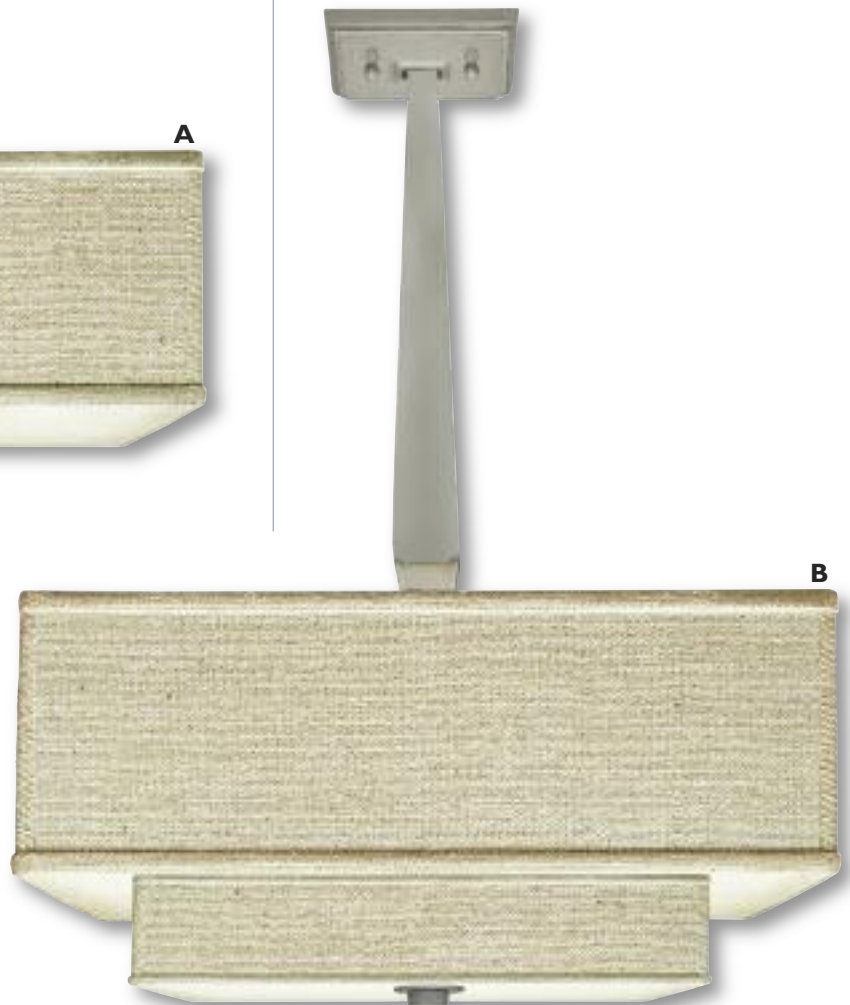

B. PF-6791-11E-01-114SN

Pendant Fixture

Finish: Satin Nickel

Fabric: White Burlap

Length: 28"

Width: 22"

Canopy: 5"

Shade: (22" x 22") x (17" x 17") x 12"

3 - 100 Watt Max Standard Bulbs

Acrylic Diffuser Included