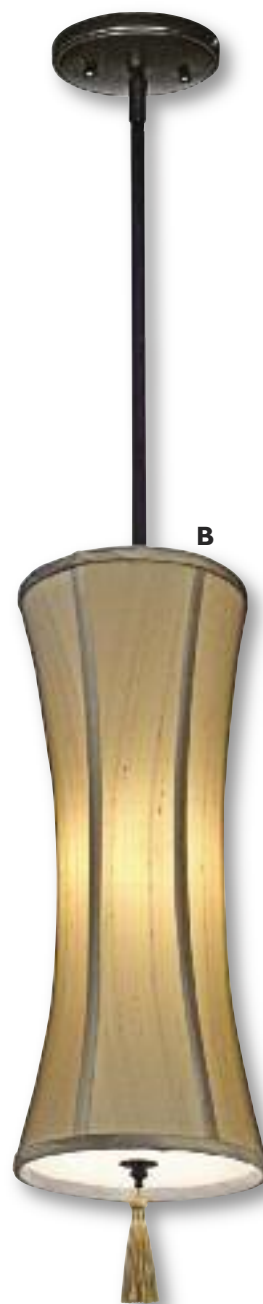

B

A. PD-6792-774-21-390OB

Pendant

Finish: Oil Rubbed Bronze

Fabric: Tan Silk Shantung

Length: 50" Maximum

Width: 8"

Canopy: 5"

Shade: 8" x 8" x 12"

1 - 100 Watt Max Standard Bulbs

Acrylic Diffuser Included

B. PD-6792-774-21-392OB

Pendant

Finish: Oil Rubbed Bronze

Fabric: Tan Silk Shantung

Length: 58" Maximum

Width: 8"

Canopy: 5"

Shade: 8" x 8" x 20"

1 - 100 Watt Max Standard Bulb

Acrylic Diffuser Included