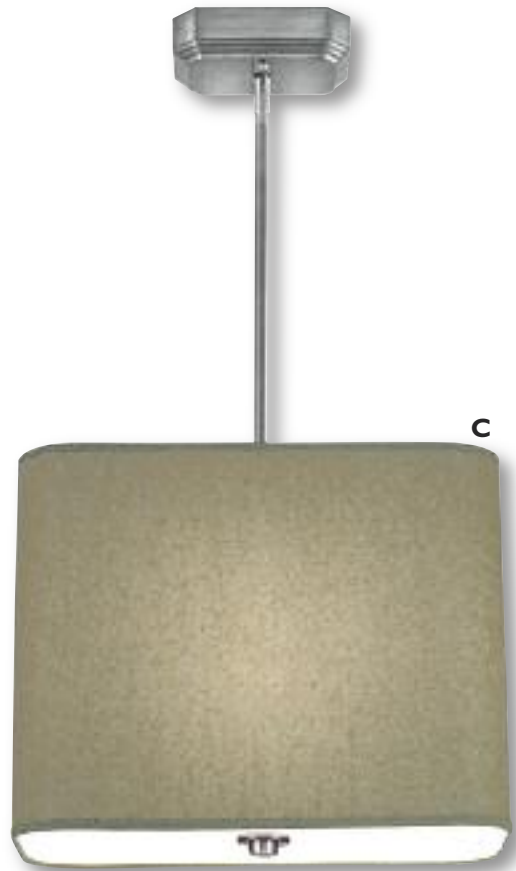

**Round
Corner
Rectangles**

A. PD-6532-189-23-282SN

Pendant

Finish: Satin Nickel

Fabric: Celadon Shadow

Length: 44" Maximum

Width: 30"

Canopy: 17½" x 4½"

Shade: (30" x 15") x (30" x 15") x 12"

4 - 100 Watt Max Standard Bulbs

Acrylic Diffuser Included

B. PD-6530-115-76-281SN

Pendant

Finish: Satin Nickel

Fabric: Federal Blue Butcher Linen

Length: 46" Maximum

Width: 12"

Canopy: 6" x 4¼"

Shade: (12" x 7") x (12" x 7") x 12"

1 - 100 Watt Max Standard Bulbs

Acrylic Diffuser Included

C. PD-6530-117-02-280SN

Pendant

Finish: Satin Nickel

Fabric: Beige Waxed Parchment

Length: 46" Maximum

Width: 15"

Canopy: 6" x 4¼"

Shade: (15" x 8") x (15" x 8") x 12"

1 - 100 Watt Max Standard Bulbs

Acrylic Diffuser Included