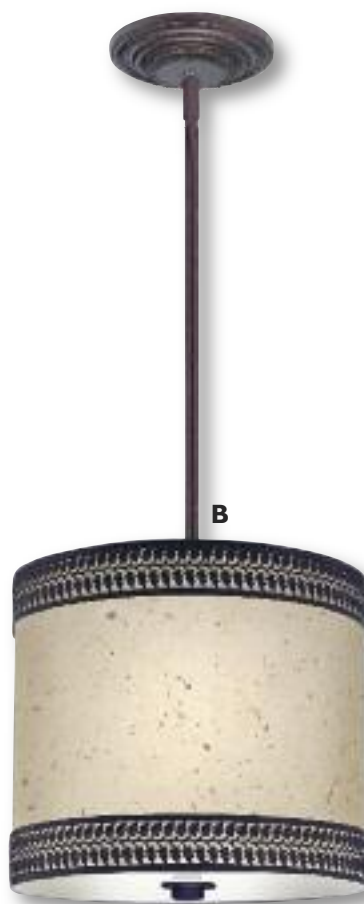

A

B

C

A. PD-A042-168-04-272OB

Pendant

Finish: Oil Rubbed Bronze
Fabric: Sagebrush Natural
Length: 45" Maximum
Width: 20 1/2"
Canopy: 5"
Shade: 20" x 20" x 11"
3 - 100 Watt Max Standard Bulbs
Acrylic Diffuser Included

B. PD-A042-168-04-270OB

Pendant

Finish: Oil Rubbed Bronze
Fabric: Sagebrush Natural
Length: 42" Maximum
Width: 10"
Canopy: 5"
Shade: 10" x 10" x 8"
1 - 100 Watt Max Standard Bulb
Acrylic Diffuser Included

C. PD-A042-168-04-271OB

Mini Pendant

Finish: Oil Rubbed Bronze
Fabric: Sagebrush Natural
Length: 42" Maximum
Width: 6"
Canopy: 5"
Shade: 6" x 6" x 8"
1 - 60 Watt Max Standard Bulb
Acrylic Diffuser Included