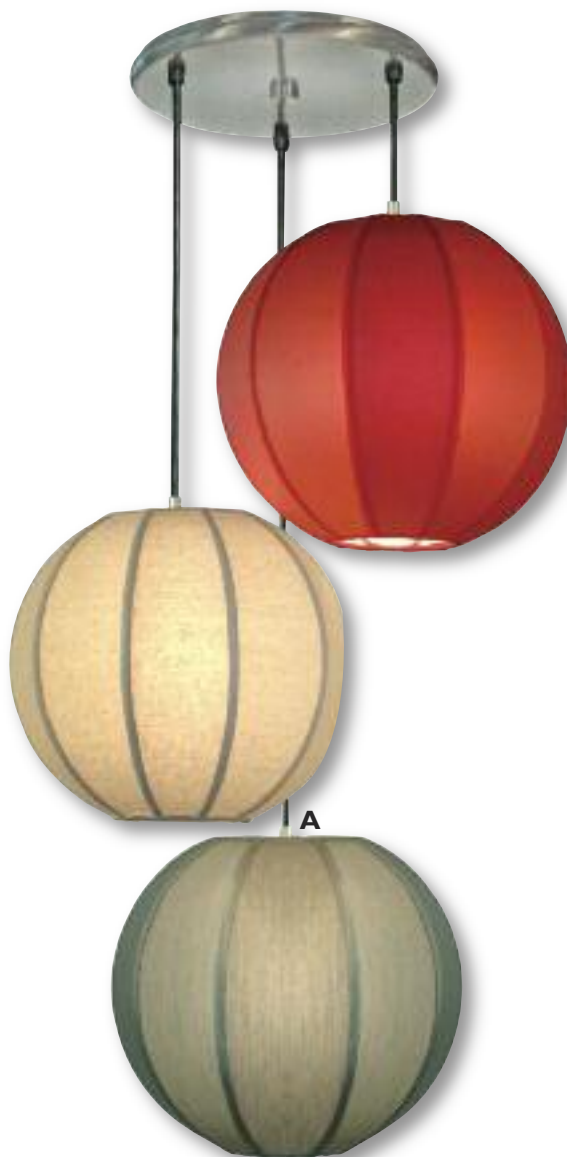

A. PD-K6184-170-72-173SN

Staggered Triple Pendant

Finish: Satin Nickel

Fabric: Brick Earthtone, Driftwood Silksheen, Bombay

Length: 60" Maximum

Width: 20"

Canopy: 10 1/2"

Shade: 5" x 4" x 10"

1 - 100 Watt Max Standard Bulb per Shade

10' of Black Cord Included

B. PD-6790-170-72-171SN

Mini Pendant

Finish: Satin Nickel

Fabric: Brick Earthtone

Length: 57" Maximum

Width: 7"

Canopy: 5"

Shade: 4" x 3 1/2" x 7"

1 - 60 Watt Max Standard Bulb

10' of Black Cord Included