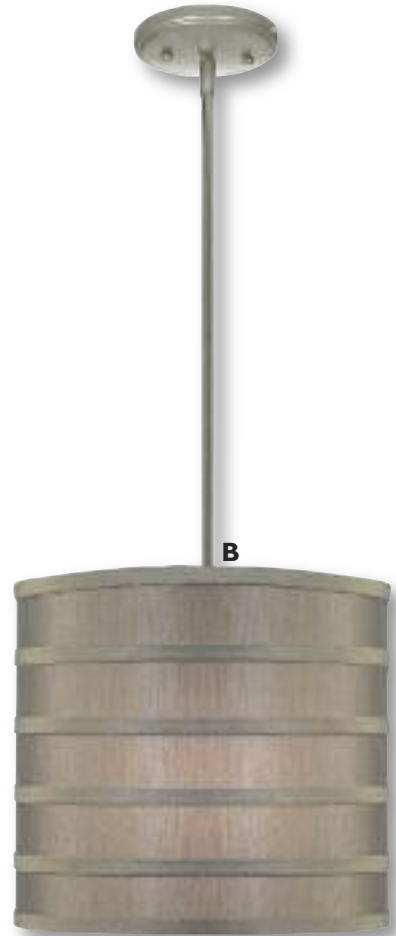

C. WF-6790-115-01(62)-247SN
ADA Sconce
Finish: Satin Nickel
Fabric: White/Black Butcher Linen
Length: 16 1/2"
Width: 8"
Depth: 4"
Backplate: 5"
Shade: (8" x 4") x (8" x 4") x 7"
1 - 40 Watt Max Candelabra Bulb