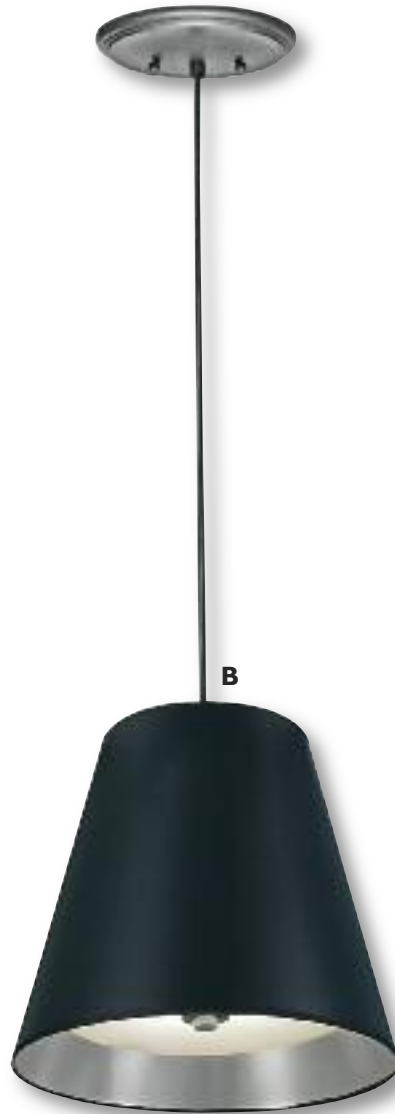

Length: 12"

Width: 7"

Depth: 4"

Backplate: 7" x 4"

Shade: (7"x4") x (3"x1 1/4") x 12"

1 - 40 Watt Max Candelabra Bulb

Acrylic Diffuser Included

A. PD-A120-10B-85-212SN