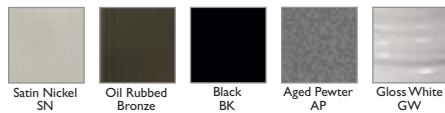

A. PD-6792-WIR-400BK

Cage Pendant
Finish: Black
Length: 128" Maximum
Width: 6"
Canopy: 5"
Cage: 3" x 6" x 6"
1 - 100 Watt Max Standard Bulbs
10' Cord Included

B. PD-6792-WIR-402BK

Cage Pendant
Finish: Black
Length: 128" Maximum
Width: 6"
Canopy: 5"
Cage: 3" x 6" x 6"
1 - 100 Watt Max Standard Bulbs
10' Cord Included

C. PD-6792-WIR-403BK

Cage Pendant
Finish: Black
Length: 128" Maximum
Width: 6"
Canopy: 5"
Cage: 3.25" x 5" x 6"
1 - 100 Watt Max Standard Bulbs
10' Cord Included

D. PD-6792-WIR-401BK

Cage Pendant
Finish: Black
Length: 127 1/2" Maximum
Width: 5 1/2"
Canopy: 5"
Cage: 4 3/8" x 4 3/8" x 5 1/2"
1 - 100 Watt Max Standard Bulbs
10' Cord Included

Finishes