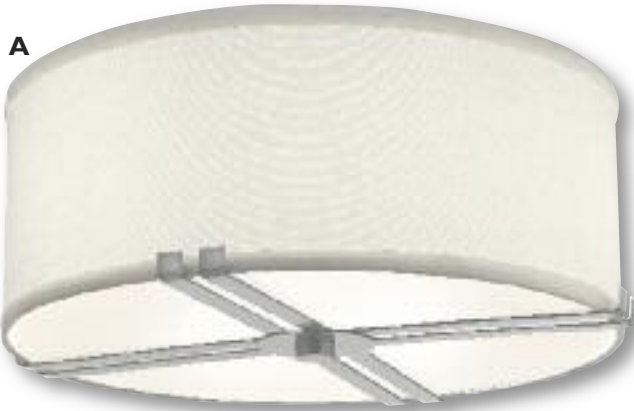

A. FM-2531-115-01-695SN
Flushmount
Finish: Satin Nickel
Material: White Butcher Linen
Length: 6 1/2"
Width: 15 3/4"
Canopy: 5"
Shade: 15" X 15" X 6"
2 - 100 Watt Max Medium Based Sockets

B. SF-2531-115-01-693OB
Semi Flush
Finish: Oil Rubbed Bronze
Material: White Butcher Linen
Length: 14"
Width: 18 3/4"
Canopy: 5"
Shade: 18" X 18" X 6"
2 - 100 Watt Max Medium Based Sockets