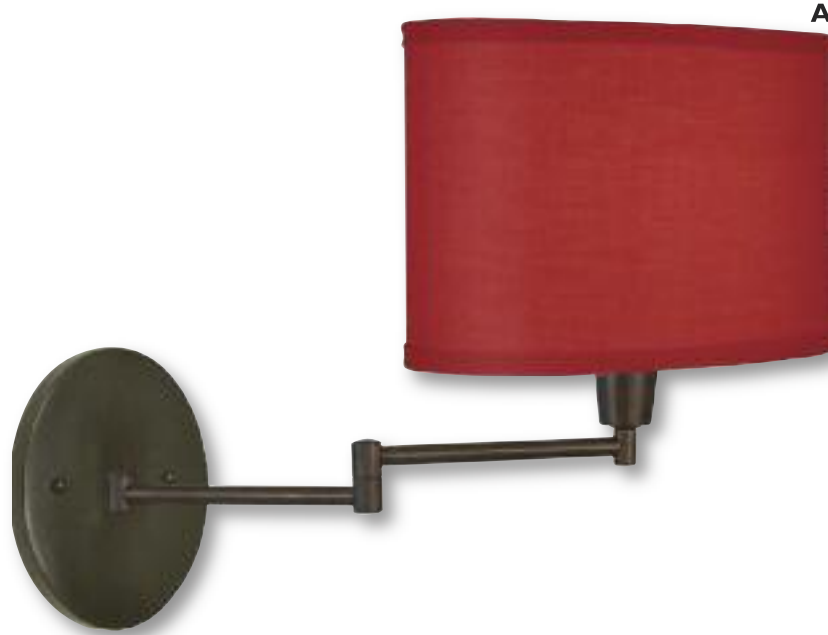

Ovals

A. WF-6773-115-96-129OB

Swing Arm Sconce
Finish: Oil Rubbed Bronze
Fabric: Red Butcher Linen
Length: 13"
Width: 10"
Depth: 20" Fully Extended
Canopy: 6"L x 4½"W
Shade: (8" x 10") x (8" x 10") x 7"
1 - 100 Watt Max Standard Bulb

B. WF-6773-115-96-126OB

Sconce
Finish: Oil Rubbed Bronze
Fabric: Red Butcher Linen
Length: 6"
Width: 12"
Depth: 6"
Backplate: 10"L x 4½"W
Shade: (6" x 12") x (6" x 12") x 6"
2 - 60 Watt Max Candelabra Bulbs
Fabric Diffuser Included

C. FM-6773-115-96-125OB

Flushmount
Finish: Oil Rubbed Bronze
Fabric: Red Butcher Linen
Length: 6"
Width: 14"
Canopy: 6"L x 4½"W
Shade: (10" x 14") x (10" x 14") x 6"
2 - 100 Watt Max Standard Bulbs
Acrylic Diffuser Included