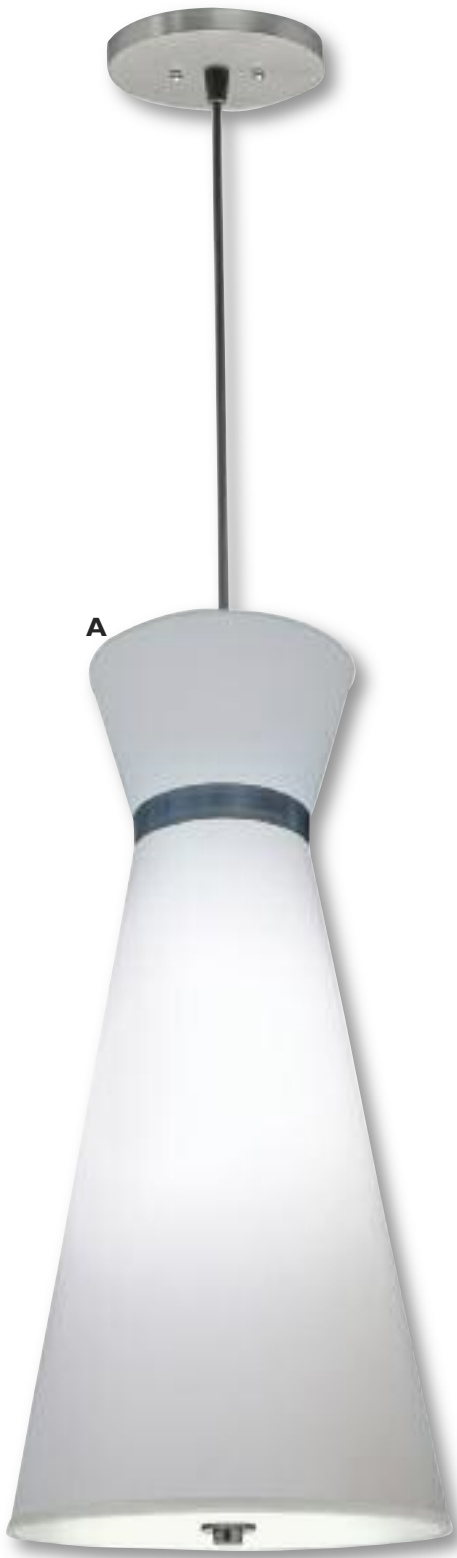

20" x 20" x 15 1/2" inner

3 - 100 Watt Max Standard Bulbs

Acrylic Diffuser Included

A. PD-K4970-115-01-470OB

Pendant

Finish: Oil Rubbed Bronze
Fabric: White Butcher Linen
Length: 132" Maximum Width: 10"
Canopy: 5 1/2"
Shade: 10" X 10" X 11" outer
9" x 9" x 10 1/2" inner
1 - 100 Watt Max Standard Bulbs
10' Black Cord Included

Fabric: White Butcher Linen/2" Blue Linen Band

Length: 13"

Width: 7"

Canopy: 10" x 3"

Shade: (5½" x 4") x (7" x 4") x 13" (3" at neck)

2 - 40 Watt Max Candelabra Bulbs

Acrylic Diffuser Included

B. PD-6667-115-01-660SN

Pendant

Finish: Satin Nickel

Fabric: White Butcher Linen/2" Blue Linen Band

Length: 96" Maximum

Width: 12"

Canopy: 7½"

Shade: 8" x 12" x 24" (5" at neck)

2 - 100 Watt Max Standard Bulbs

6' Black Cord & Acrylic Diffuser Include

A. PD-6667-115-01-661SN

Pendant
Finish: Satin Nickel
Fabric: White Butcher Linen/2" Blue Linen Band
Length: 90" Maximum
Width: 8"
Canopy: 7 1/2"
Shade: 5" x 8" x 18" (3" at neck)
1 - 100 Watt Max Standard Bulbs
6' Black Cord & Acrylic Diffuser Included