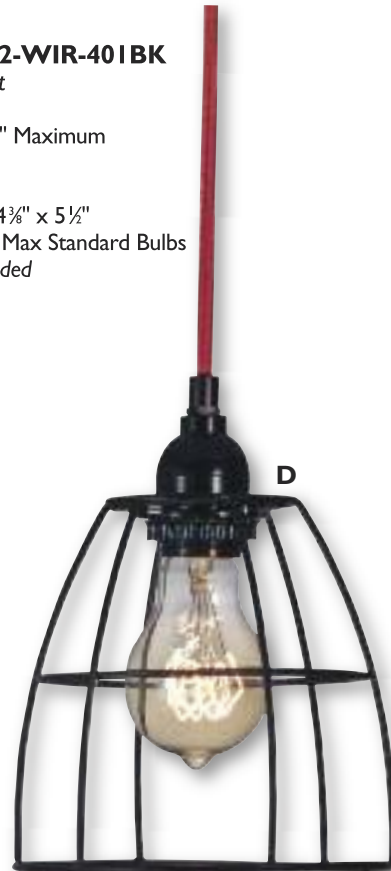

D. PD-6792-WIR-401BK

Cage Pendant
Finish: Black
Length: 127 1/2" Maximum
Width: 5 1/2"
Canopy: 5"
Cage: 4 3/8" x 4 3/8" x 5 1/2"
1 - 100 Watt Max Standard Bulbs
10' Cord Included