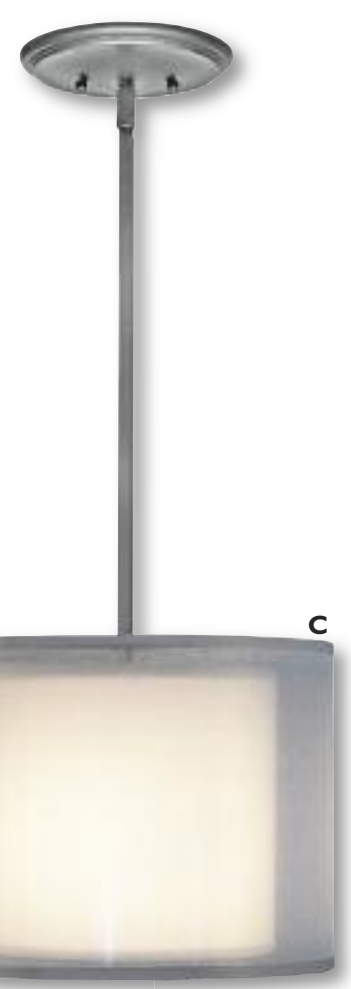

A

C

B

Finishes

Shade Options

A. PD-AI20-151-56-140OB

Mini Pendant

Finish: Oil Rubbed Bronze

Fabric: Gold Organza/
White Butcher Linen

Length: 41" Maximum

Width: 7"

Canopy: 6 7/8"

Shade: 7" X 7" X 8"

1 - 60 Watt Max Standard Bulb

B. PD-AI20-151-56-141OB

Pendant

Finish: Oil Rubbed Bronze

Fabric: Gold Organza/
White Butcher Linen

Length: 44" Maximum

Width: 20"

Canopy: 6 7/8"

Shade: 20" X 20" X 11"

3 - 100 Watt Max Standard Bulbs

Acrylic Diffuser Included

C. PD-AI20-151-97-142SN

Pendant

Finish: Satin Nickel

Fabric: Silver Organza/
White Butcher Linen

Length: 41" Maximum

Width: 10"

Canopy: 6 7/8"

Shade: 10" X 10" X 8"

1 - 100 Watt Max Standard Bulb

Acrylic Diffuser Included