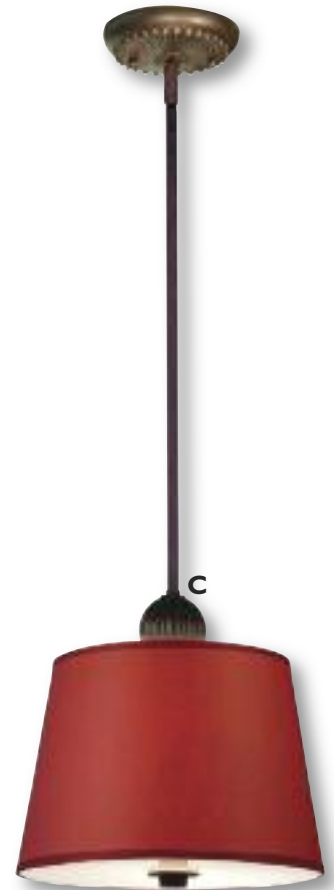

English
Barrels

A. PD-C134-170-72-232OB
Pendant
Finish: Oil Rubbed Bronze
Fabric: Brick Earthtone
Length: 48" Maximum
Width: 20"
Canopy: 5"
Shade: 16"x 20"x 11"
3 - 100 Watt Max Standard Bulbs
Acrylic Diffuser Included

B. PD-C134-170-72-230OB
Pendant
Finish: Oil Rubbed Bronze
Fabric: Brick Earthtone
Length: 44" Maximum
Width: 13"
Canopy: 5"
Shade: 11"x 13"x 8"
2 - 60 Watt Max Standard Bulbs
Acrylic Diffuser Included

C. PD-C134-170-72-231OB
Mini Pendant
Finish: Oil Rubbed Bronze
Fabric: Brick Earthtone
Length: 43" Maximum
Width: 9"
Canopy: 5"
Shade: 7" x 9" x 7"
1 - 100 Watt Max Standard Bulb
Acrylic Diffuser Included