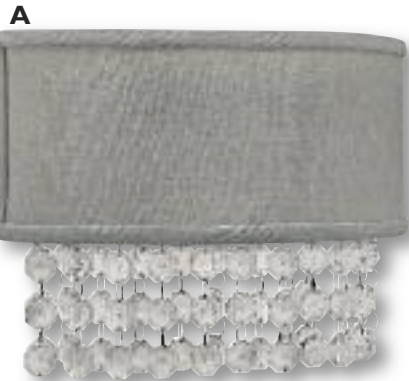

A. WF-2111-115-73-599SN
ADA Sconce
Finish: Satin Nickel
Fabric: Gray Butcher Linen
Length: 8 1/4"
Width: 11 1/2"
Backplate: 8" x 4"
Shade: (11 1/2" x 4") x (11 1/2" x 4") x 5"
2 - 40 Watt Max Candelabra Bulbs

B. PD-2111-174-25-590OB
Pendant
Finish: Oil Rubbed Bronze
Fabric: Chocolate Silk Shantung
Beads: Amber
Length: 57" Maximum
Width: 18"
Canopy: 6 5/8"
Shade: 18" X 18" X 8"
2 - 100 Watt Max Standard Bulb