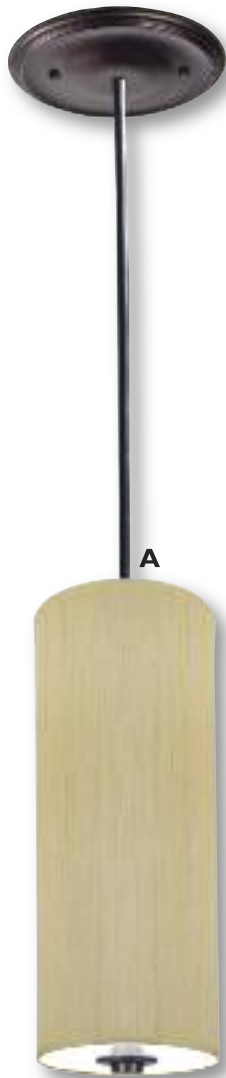

Shade Options

Maple (107-42)

Zebra Wood (107-41)

White Oak (107-44)

Rosewood (107-43)

A

B

Cylinders only available with vertical wood grain