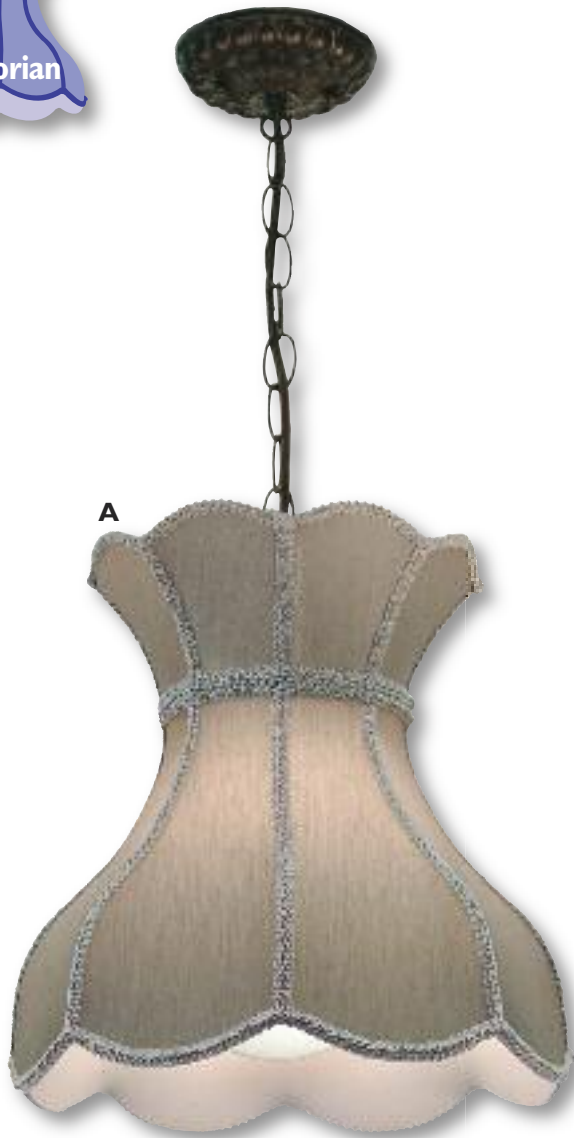

A. PD-C162-136-46-481OB

Pendant

Finish: Oil Rubbed Bronze

Fabric: Croissant Silksheen

Length: 137" Maximum

Width: 14¼"

Canopy: 5"

Shade: 10½" X 14¼" X 14½"

1 - 100 Watt Max Standard Bulb

Glass Globe & 10' Chain Included

B. PD-C162-136-77-482OB

Pendant

Finish: Oil Rubbed Bronze

Fabric: Celery Silksheen

Length: 140" Maximum

Width: 18"

Canopy: 5"

Shade: 12" X 18" X 18"

1 - 100 Watt Max Standard Bulb

Glass Globe & 10' Chain Included