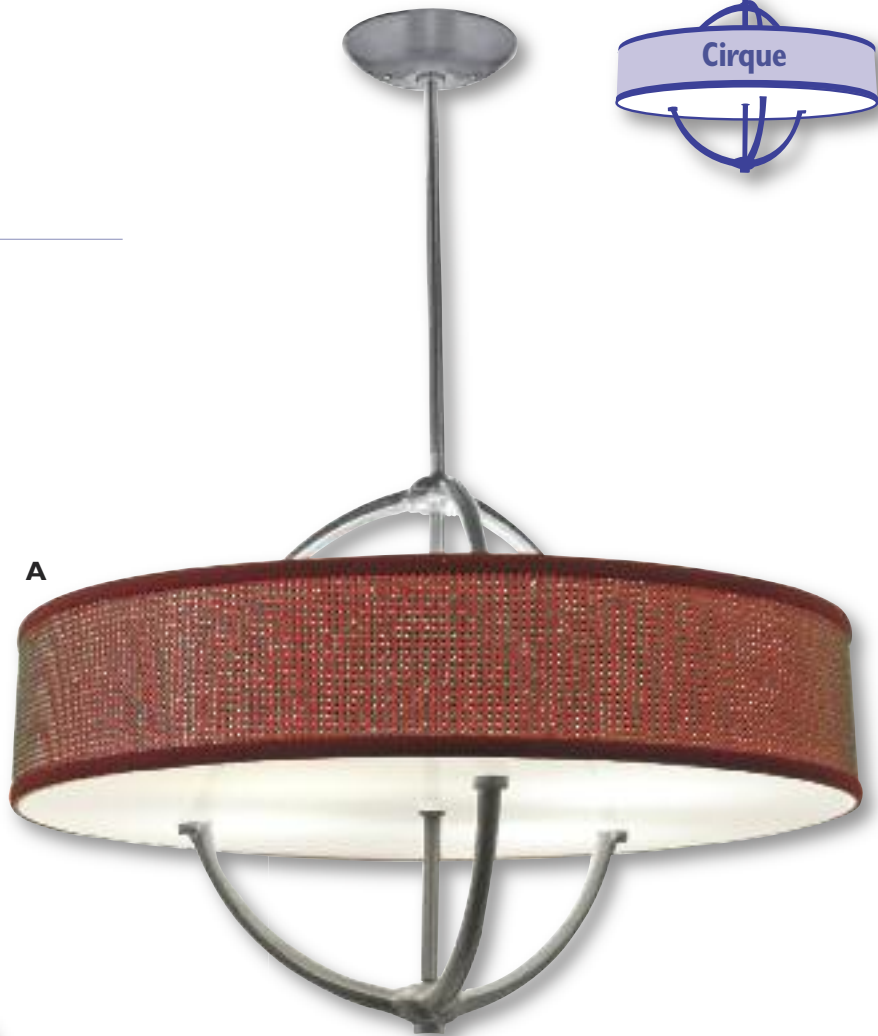

Semi Flush

Fabric: Eggshell Silksheen

Finish: Satin Nickel

Length: 18"

Width: 38"

Canopy: 6"

Shade: (38" X 38") X (38" X 38") X 13"

4 - 60 W Max Medium Based Sockets