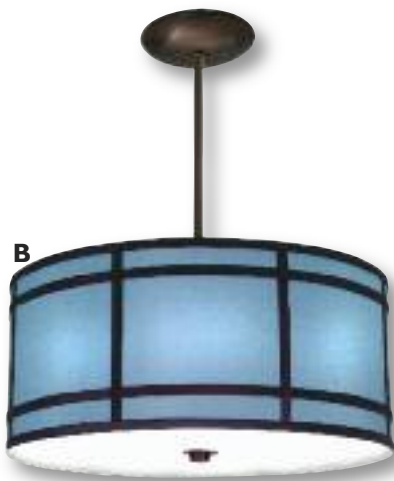

A

B

C

A. FM-K177-115-96-505OB

Flushmount

Finish: Oil Rubbed Bronze
Fabric: Red Linen with 1/2"
Chocolate Silk Trim
Length: 7" Maximum Width: 15"
Canopy: 6" Shade: 15" X 15" X 6"
2 - 100 Watt Max Standard Bulb

B. PD-K177-124-70-502OB

Pendant

Finish: Oil Rubbed Bronze
Fabric: Teal Pongee Silk with 1/2"
Chocolate Silk Trim
Length: 41"
Maximum Width: 18"
Canopy: 6" Shade: 18" X 18" X 8"
2 - 100 Watt Max Standard Bulb

C. PD-K177-115-01-504OB

Pendant

Finish: Oil Rubbed Bronze
Fabric: White Linen with 1/2"
Chocolate Silk Trim
Length: 41" Maximum Width: 24"
Canopy: 6" Shade: 24" X 24" X 8"
3 - 100 Watt Max Standard Bulb