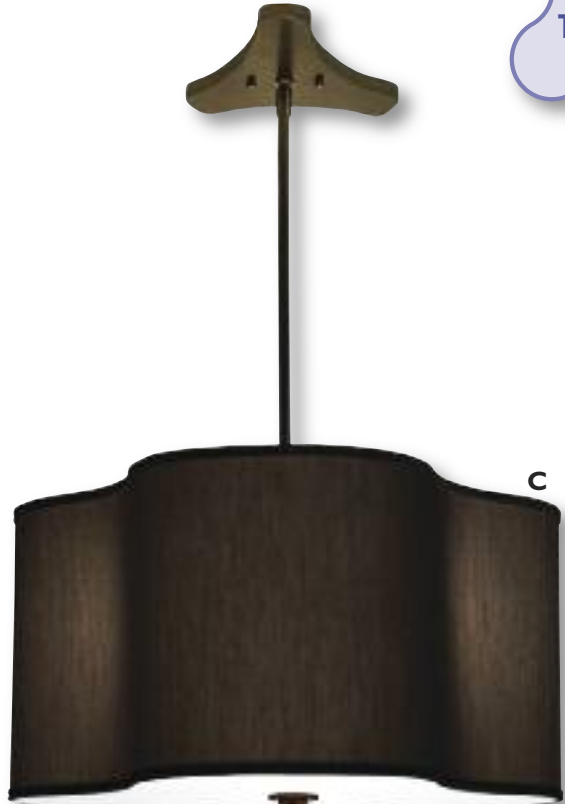

A

C

B

A. PD-6639-136-77-301SN

Pendant
Finish: Satin Nickel
Fabric: Celery Silksheen
Length: 44" Maximum
Width: 16"
Canopy: 9"
Shade: 16" x 16" x 11"
1 - 100 Watt Max Standard Bulbs
Acrylic Diffuser Included

B. PD-6639-136-50-300SN

Pendant
Finish: Satin Nickel
Fabric: Platinum Silksheen
Length: 44" Maximum
Width: 20"
Canopy: 9"
Shade: 20" x 20" x 11"
3 - 100 Watt Max Standard Bulbs
Acrylic Diffuser Included

C. PD-6639-174-25-302OB

Pendant
Finish: Oil Rubbed Bronze
Fabric: Chocolate Silk Shantung
Length: 45" Maximum
Width: 24"
Canopy: 9"
Shade: 24" x 24" x 12"
3 - 100 Watt Max Standard Bulbs
Acrylic Diffuser Included