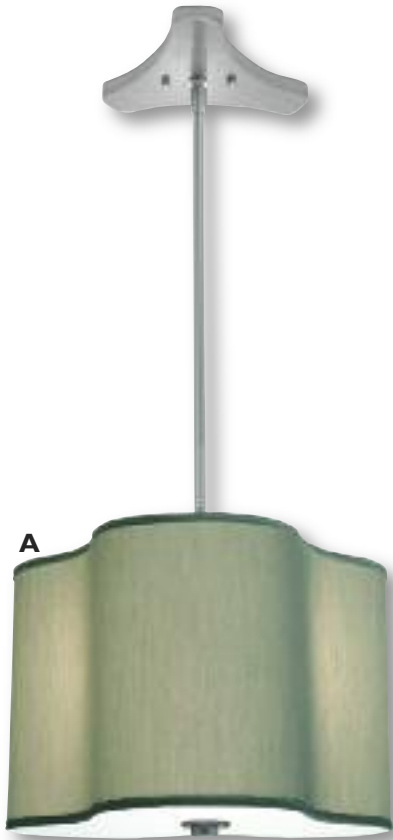

A

C

B

A. PD-6639-136-77-301SN

Pendant
Finish: Satin Nickel
Fabric: Celery Silksheen
Length: 44" Maximum
Width: 16"
Canopy: 9"
Shade: 16" x 16" x 11"
1 - 100 Watt Max Standard Bulbs
Acrylic Diffuser Included

B. PD-6639-136-50-300SN

Pendant
Finish: Satin Nickel
Fabric: Platinum Silksheen
Length: 44" Maximum
Width: 20"
Canopy: 9"
Shade: 20" x 20" x 11"
3 - 100 Watt Max Standard Bulbs
Acrylic Diffuser Included

C. PD-6639-174-25-302OB

Pendant
Finish: Oil Rubbed Bronze
Fabric: Chocolate Silk Shantung
Length: 45" Maximum
Width: 24"
Canopy: 9"
Shade: 24" x 24" x 12"
3 - 100 Watt Max Standard Bulbs
Acrylic Diffuser Included