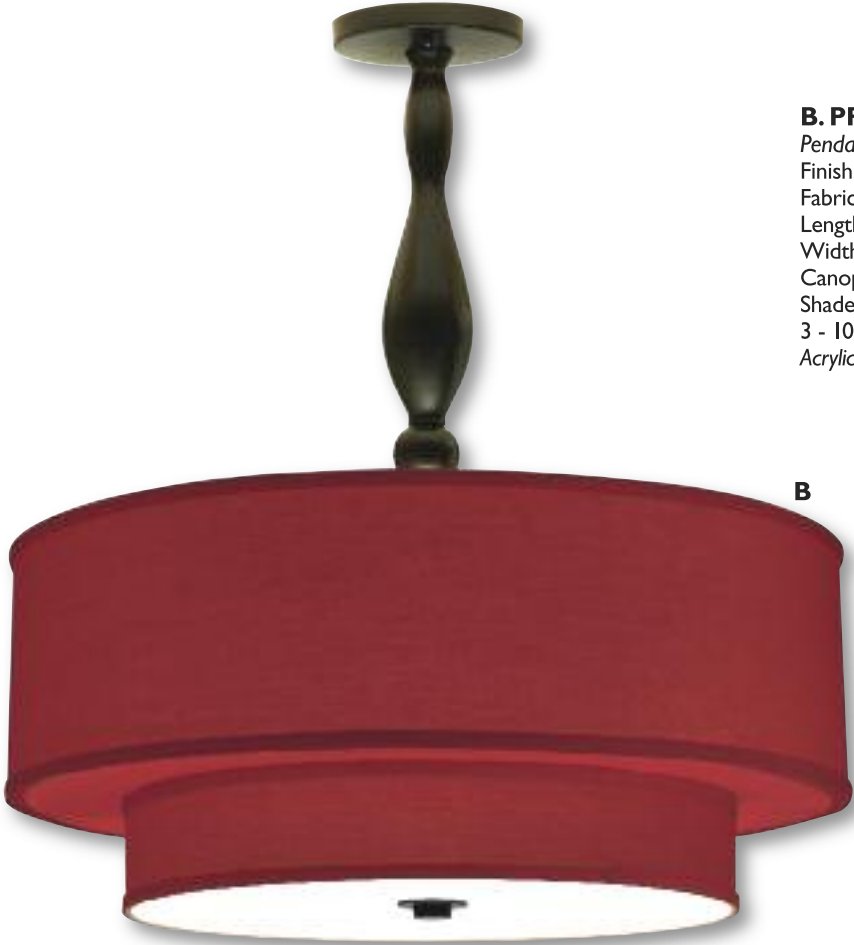

(17" x 22") x 11"

3 - 100 Watt Max Standard Bulbs

Acrylic Diffuser Included

A. SF-6773-115-96-123OB

Semi-Flush
Finish: Oil Rubbed Bronze
Fabric: Red Butcher Linen
Length: 18"
Width: 18"
Canopy: 6"L x 4½"W
Shade: (14" x 18") x (14" x 18") x 6"
2 - 100 Watt Max Standard Bulbs
Acrylic Diffuser Included