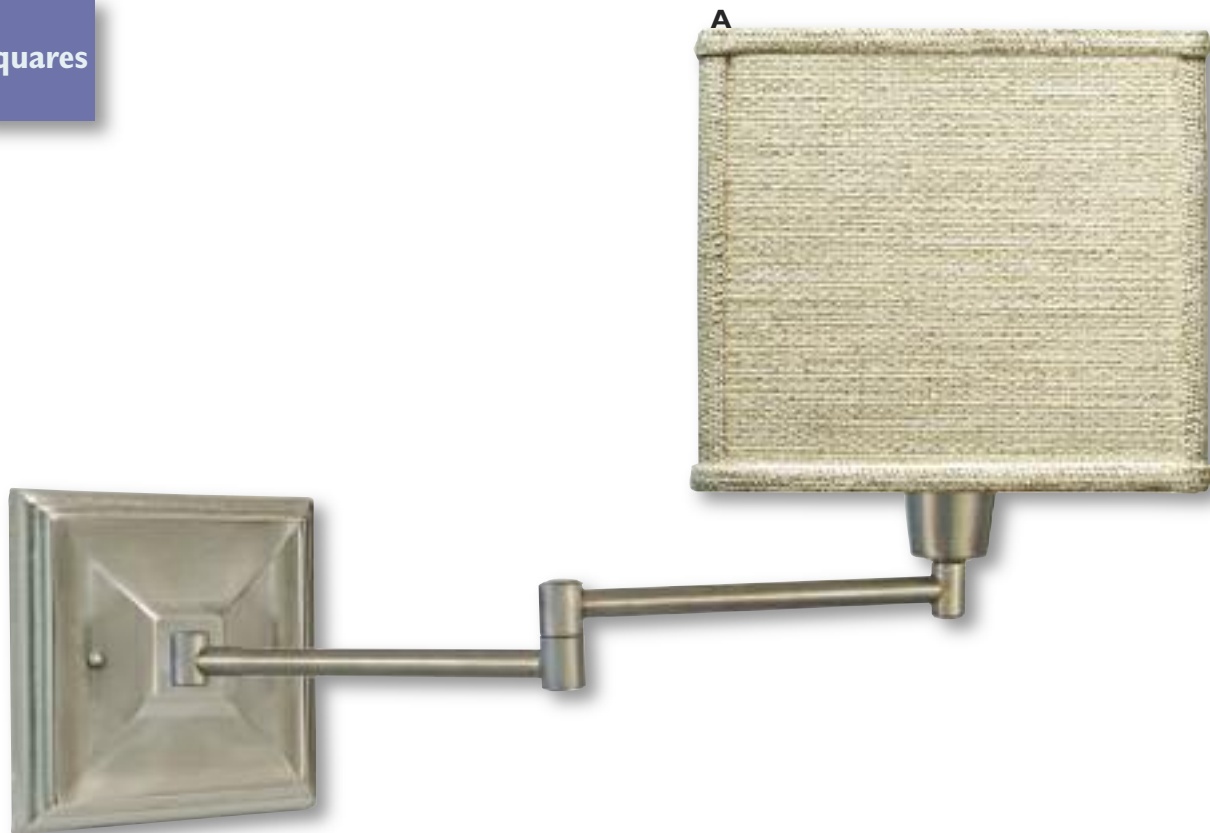

A. WF-6791-11E-01-119SN

Swing Arm Sconce
Finish: Satin Nickel
Fabric: White Burlap
Length: 12"
Width: 8"
Depth: 20" Fully Extended
Canopy: 5"
Shade: (8" x 8") x (8" x 8") x 6"
1 - 100 Watt Max Standard Bulb

B. FM-6791-11E-01-115SN

Flushmount
Finish: Satin Nickel
Fabric: White Burlap
Length: 8"
Width: 15"
Canopy: 5"
Shade: (15" x 15") x (15" x 15") x 6"
2 - 100 Watt Max Standard Bulbs
Acrylic Diffuser Included

C. WF-6791-11E-01-116SN

Sconce
Finish: Satin Nickel
Fabric: White Burlap
Length: 6"
Width: 12"
Depth: 4"
Backplate: 10" x 4 1/2"
Shade: (4" x 12") x (4" x 12") x 6"
2 - 25 Watt Max Candelabra Bulbs