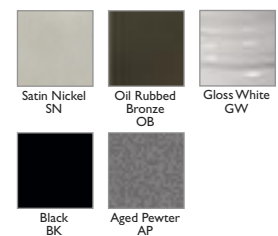

A. PD-6792-WIR-405APW

Cage Pendant
Mesh Cage Pendant
Finish: Aged Pewter
Material: Steel Mesh
Length: 138" Max
Width: 12"
Canopy: 5"
Shade: 2 1/2" x 12" x 17"
1 - 100 Watt Max Medium Based
10' Cord Included

B. PD-6792-WIR-404APW

Wire Birdcage Pendant
Finish: Aged Pewter
Material: Steel Mesh
Length: 130" Maximum Width: 5"
Canopy: 5" Shade: 3" x 5" x 10"
1 - 100 Watt Max Standard Bulbs
10' Cord Included

Finishes