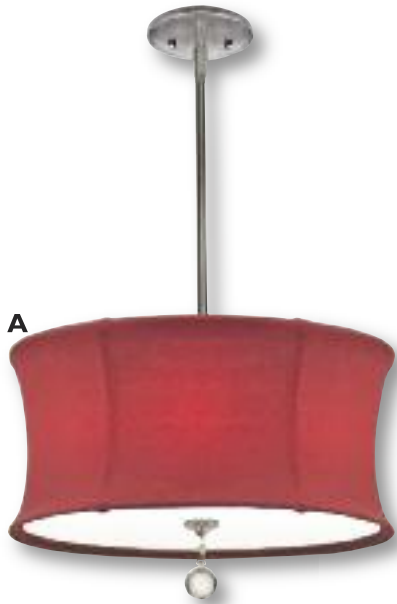

Shade: (3) 6" X 6" X 12" Each

3 - 100 Watt Max Standard Bulb

A. PD-K177-115-80-491SN

Triple Drum Pendant

Finish: Satin Nickel

Fabric: Orange Butcher Linen
with Diamond Wrap

Length: 42" Maximum Width: 25½"

Canopy: 6"

Shade: (3) 11" X 11" X 5" Each

3 - 100Watt Max Standard Bulb

A. PD-K4970-115-96-511OB

Mini Pendant

Finish: Oil Rubbed Bronze

Fabric: Red Butcher Linen

Length: 41" Maximum Width: 10"

Canopy: 5 1/2"