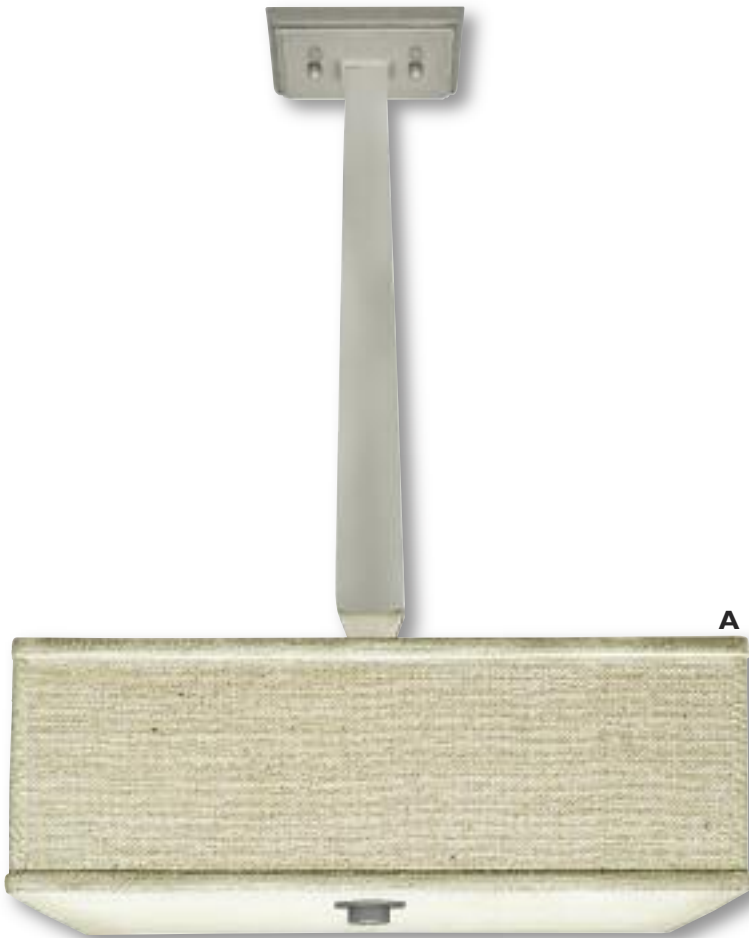

A. SF-6791-11E-01-113SN

Semi-Flush

Finish: Satin Nickel

Fabric: White Burlap

Length: 21"

Width: 18"

Canopy: 5"

Shade: (18" x 18") x (18" x 18") x 6"

2 - 100 Watt Max Standard Bulbs

Acrylic Diffuser Included