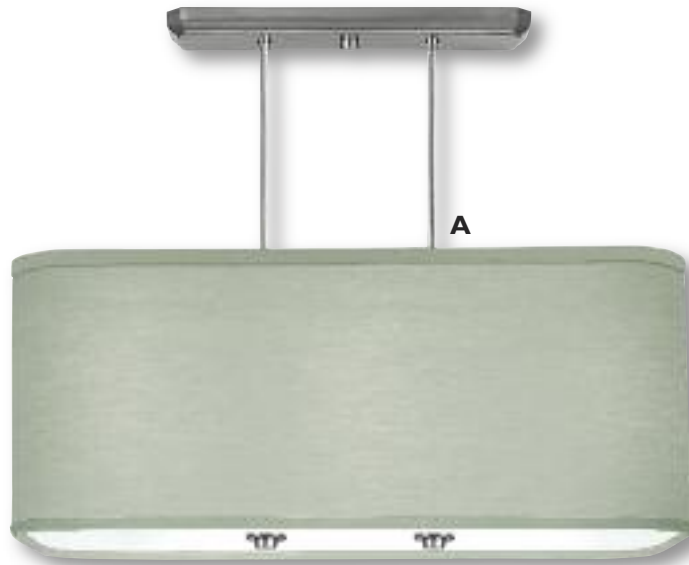

**Round
Corner
Rectangles**

A. PD-6532-189-23-282SN

Pendant

Finish: Satin Nickel

Fabric: Celadon Shadow

Length: 44" Maximum

Width: 30"

Canopy: 17½" x 4½"

Shade: (30" x 15") x (30" x 15") x 12"

4 - 100 Watt Max Standard Bulbs

Acrylic Diffuser Included

B. PD-6530-115-76-281SN

Pendant

Finish: Satin Nickel

Fabric: Federal Blue Butcher Linen

Length: 46" Maximum

Width: 12"

Canopy: 6" x 4¼"

Shade: (12" x 7") x (12" x 7") x 12"

1 - 100 Watt Max Standard Bulbs

Acrylic Diffuser Included

C. PD-6530-117-02-280SN

Pendant

Finish: Satin Nickel

Fabric: Beige Waxed Parchment

Length: 46" Maximum

Width: 15"

Canopy: 6" x 4¼"

Shade: (15" x 8") x (15" x 8") x 12"

1 - 100 Watt Max Standard Bulbs

Acrylic Diffuser Included