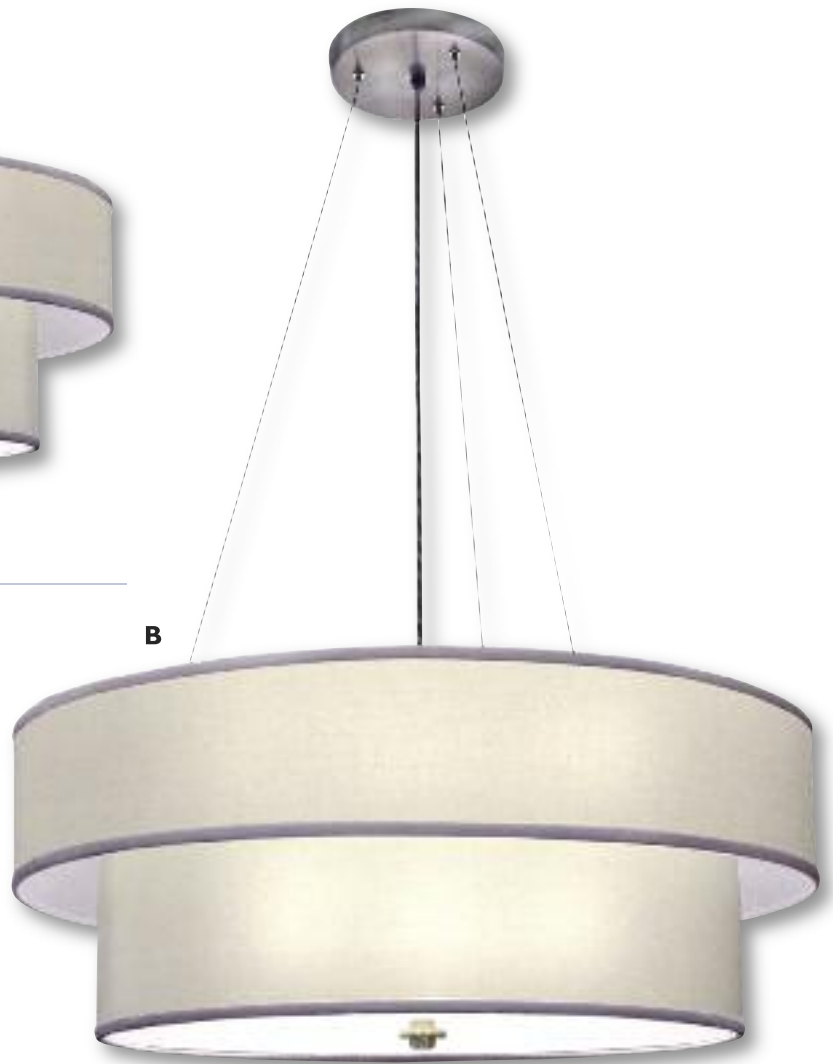

B

A. PD-6667-115-05-340SN

Pendant
Finish: Satin Nickel
Fabric: Off White Butcher Linen
Length: 131"
Width: 24"
Canopy: 7½"
Shade: 24" x 24" x 5" Top/19" x 19" x 8" Bottom
3 - 100 Watt Max Standard Bulbs
Acrylic Diffuser and 10' of Cord Included

B. PD-6667-115-05-341SN

Pendant
Finish: Satin Nickel
Fabric: Off White Butcher Linen
Length: 134"
Width: 30"
Canopy: 7½"
Shade: 30" x 30" x 6" Top/24" x 24" x 11" Bottom
3 - 100 Watt Max Standard Bulbs
Acrylic Diffuser and 10' of Cord Included