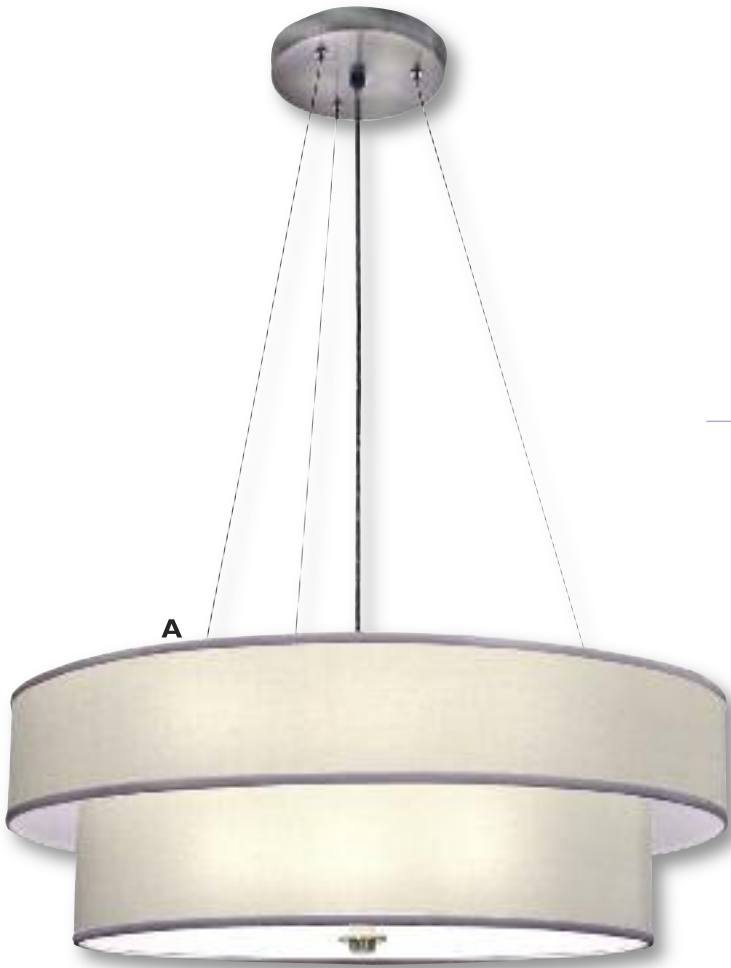

A

B

A. PD-6667-115-05-340SN

Pendant
Finish: Satin Nickel
Fabric: Off White Butcher Linen
Length: 131"
Width: 24"
Canopy: 7½"
Shade: 24" x 24" x 5" Top/19" x 19" x 8" Bottom
3 - 100 Watt Max Standard Bulbs
Acrylic Diffuser and 10' of Cord Included

B. PD-6667-115-05-341SN

Pendant
Finish: Satin Nickel
Fabric: Off White Butcher Linen
Length: 134"
Width: 30"
Canopy: 7½"
Shade: 30" x 30" x 6" Top/24" x 24" x 11" Bottom
3 - 100 Watt Max Standard Bulbs
Acrylic Diffuser and 10' of Cord Included