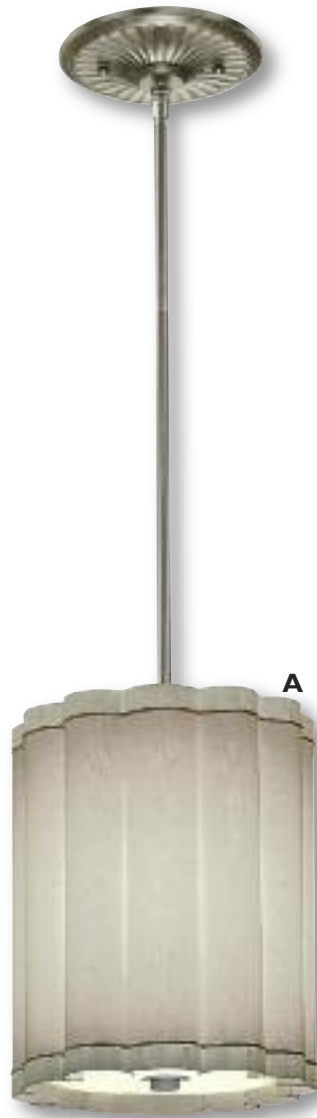

Length: 18" Width: 8"

Depth: 4"

Backplate: 6 7/8"

Shade: (8" x 4") x (8" x 4") x 7"

1 - 40 Watt Max Candelabra

Standard Bulb

B

A