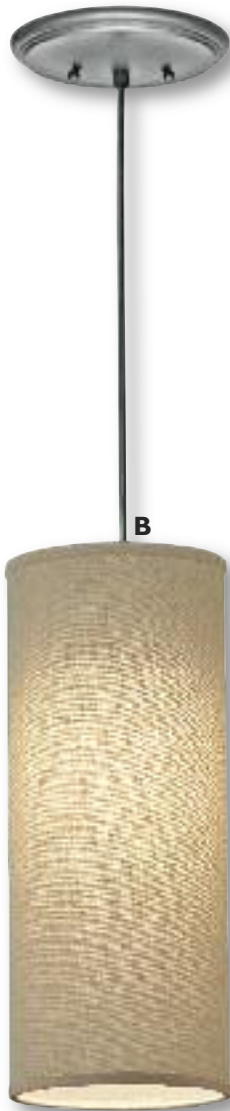

B. WF-6790-160-04-198SN
Sconce
Finish: Satin Nickel
Fabric: Natural Bombay
Length: 11 1/2"
Width: 5"
Depth: 5 1/2"
Backplate: 5"
Shade: 4" x 4" x 7"
1 - 25 Watt Max Candelabra Bulb

B