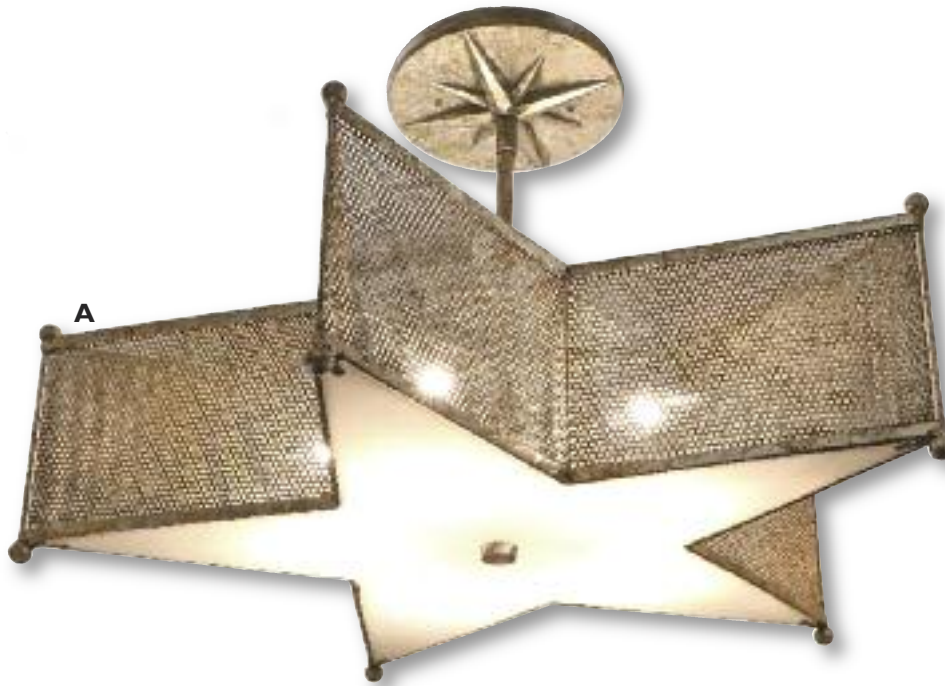

A. PD-A979-PFMET-740

Metal Star Pendant

Finish: Patina

Material: Perforated Metal

Length: 40" Max

Width: 24"

Canopy: 6 3/4"

Shade: 24" X 24" X 6" (7" H with Balls)

3 - 100 Watt Max Medium Based Sockets

Also available in 30" and 36" Diameters