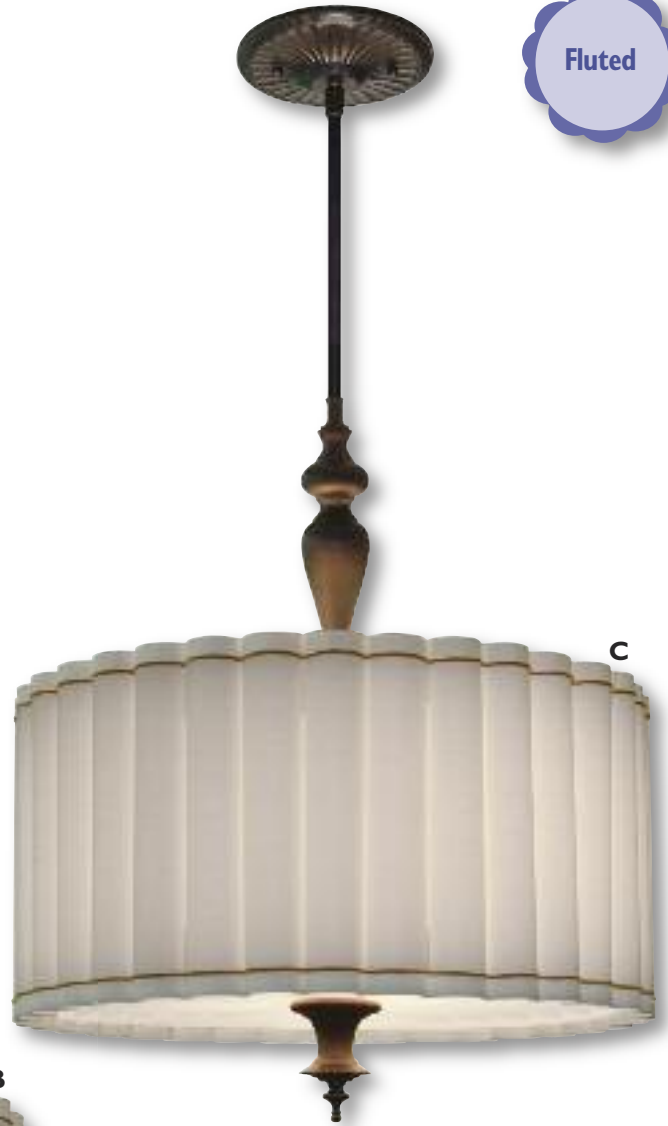

C

Finishes

Shade Options

A. PD-6675-115-05-162OB

Pendant

Finish: Oil Rubbed Bronze
Fabric: Off White Butcher Linen
with 1/2" Grosgrain Ribbon

Length: 65" Maximum

Width: 15"

Canopy: 6"

Shade: 15" x 15" x 18"

3 - 100 Watt Max Standard Bulbs

Acrylic Diffuser Included

B. PD-6675-115-05-161SN

Pendant

Finish: Satin Nickel
Fabric: Off White Butcher Linen
with 1/2" Grosgrain Ribbon

Length: 54" Maximum

Width: 8"

Canopy: 6"

Shade: 8" x 8" x 10"

1 - 60 Watt Max Standard Bulb

Acrylic Diffuser Included

C. PD-6675-115-05-160OB

Pendant

Fabric: Off White Butcher Linen
with 1/2" Grosgrain Ribbon
Length: 56" Maximum

Width: 22"

Canopy: 6"

Shade: 22" x 22" x 11"

3 - 100 Watt Max Standard Bulbs

Acrylic Diffuser Included