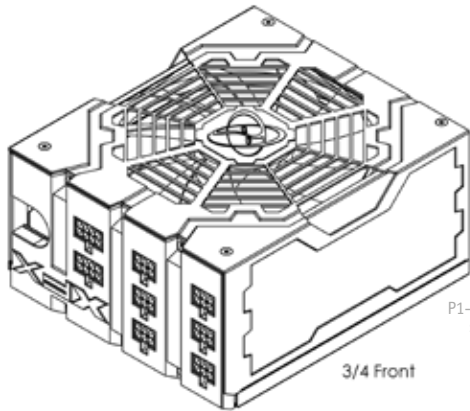

XFx XPS-850W-BES

850W ATX12V/EPS12V Modular Power Supply

P1-850B-CAG9 shown here

3/4 Front

XFx 850W PSU Black Edition