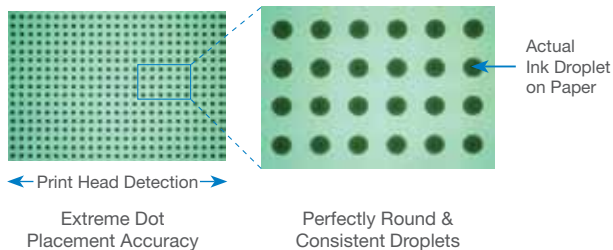

Faster cutting speed and efficiency

The new rotary paper cutter is faster than previous models, allowing you to cut roll paper, cloth, canvas and adhesive paper smoothly and cleanly in less than 2 seconds.

PRINT FASTER WITHOUT COMPROMISING IMAGE QUALITY

With the use of MicroPiezo TFP® print head, throughput is improved – up to twice the print speed within its range. Capable of delivering well-defined dots with virtually no misting or satellites, this cutting-edge printhead uses Epson's proprietary Variable-Sized Droplet Technology (VSDT) to produce droplets as small as 3.5 picoliters, delivering precision in every printout.