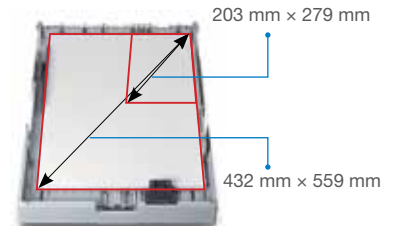

ENJOY EASE OF MEDIA LOADING AND CUTTING

Dual media capability eliminates need for reloading

Operations are easier with Epson Stylus® Pro 4900 as roll media does not have to be unloaded before loading cut-sheet media and vice versa, thus saving valuable time in the printing process.

Faster cutting speed and efficiency

The new rotary paper cutter is faster than previous models, allowing you to cut roll paper, cloth, canvas and adhesive paper smoothly and cleanly in less than 2 seconds.

Roll Paper Feed Slot
Paper feeding and back tension are automatically controlled. Handles paper from 8" to 17" (203 mm to 432 mm).

Rear Paper Feed Slot
For automatic feeding of individual sheets. Handles paper from 0.08 mm to 0.79 mm thickness.

Front Paper Feed Slot
8" to 17" sheets up to 1.5 mm thick can be fed in manually from the front.

High Capacity Paper Cassette
The paper cassette holds up to 250 sheets of A4 - A2 size plain paper. This reduces downtime while replenishing media.