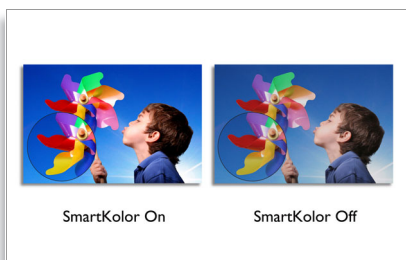

SmartKolor

SmartKolor is a sophisticated color extension technology that is able to enhance visual color range of the display. By boosting RGB gain level of the display, this feature enables you to have rich, vibrant images for experiencing outstanding photos and videos.