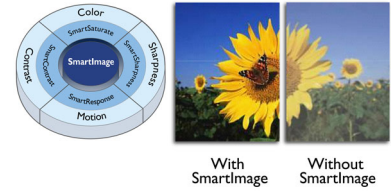

SmartImage

With SmartImage

Without SmartImage

SmartImage is an exclusive leading edge Philips technology that analyzes the content displayed on your screen and gives you optimized display performance. This user friendly interface allows you to select various modes like Office, Photo, Movie, Game, Economy etc., to fit the application in use. Based on the selection, SmartImage dynamically optimizes the contrast, color saturation and sharpness of images and videos for ultimate display performance. The Economy mode option offers you major power savings. All in real time with the press of a single button!

iF Product Design Award
Excellent product design. The Art of Elegance and Performance. With their super-slender bodies and their ultra-stable, sleek aluminium die-cast bases the new Philips Moda monitors exudes exquisite craftsmanship that underpins their tag line "Design and Performance perfected to an art"