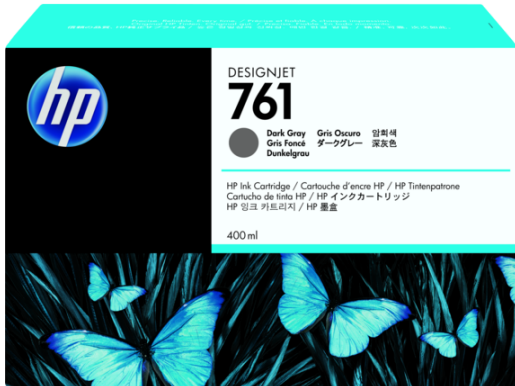

HP 761 400-ml Dark Gray DesignJet Ink Cartridge (CM996A)

Overview

HP 761 Ink Cartridge, dark gray (400 ml)

Produce crisp, accurate, cost-effective drawings. HP printing supplies and Original HP inks provide low-maintenance, high-productivity printing. So you can print with ease and deliver with confidence.

Get crisp, clear, accurate results every time

Produce crisp text and fine line accuracy.

Enjoy low-maintenance, high-confidence printing

Maintain high productivity with 400-ml HP ink cartridges and 775-ml matte black.

Maintain high productivity with Original HP inks

Keep your printing running smoothly with Original HP inks.

Specifications

Ink types	Dye-based
Color(s) of printing supplies	Dark gray
Print Technology	Ink
Supply type	Cartridges
Ink drop	6 pl
Print head nozzles	2112
Print cartridge volume delivered	400 ml
Operating temperature range	20 to 25°C
Storage temperature range	-40 to 60°C
Operating humidity range	40 to 55% RH
Non-Operating Humidity Range	8 to 90% RH
Print Resolution Technologies	TIJ 4.0
Printing Material Shelf Life	24 months
Compatibility	HP DesignJet T7100 Printer, HP DesignJet T7100 Monochrome Printer, HP DesignJet T7200 Production Printer series
Product count per unit	1
Case or master carton quantity	10
Quantity per pallet	800
Cartons per pallet	80
UPC number	885631448304
Pallet barcode	20885631448308
Minimum dimensions (W x D x H)	174 x 114 x 53 mm
Minimum dimensions (W x D x H)	6.85 x 4.49 x 2.09 in
Package dimensions (W x D x H)	174 x 114 x 53 mm
Package dimensions (W x D x H)	6.85 x 4.49 x 2.09 in
Case or master carton dimensions (W x D x H)	295 x 178 x 237 mm
Case dimensions (case or master carton)	11.61 x 7.01 x 9.33 in
Pallet dimensions (W x D x H)	1219 x 1016 x 1109 mm
Pallet dimensions	48 x 40 x 43.66 in
Case weight (case or master carton)	6.68 kg
Package weight	0.63 kg
Package weight	1.39 lb