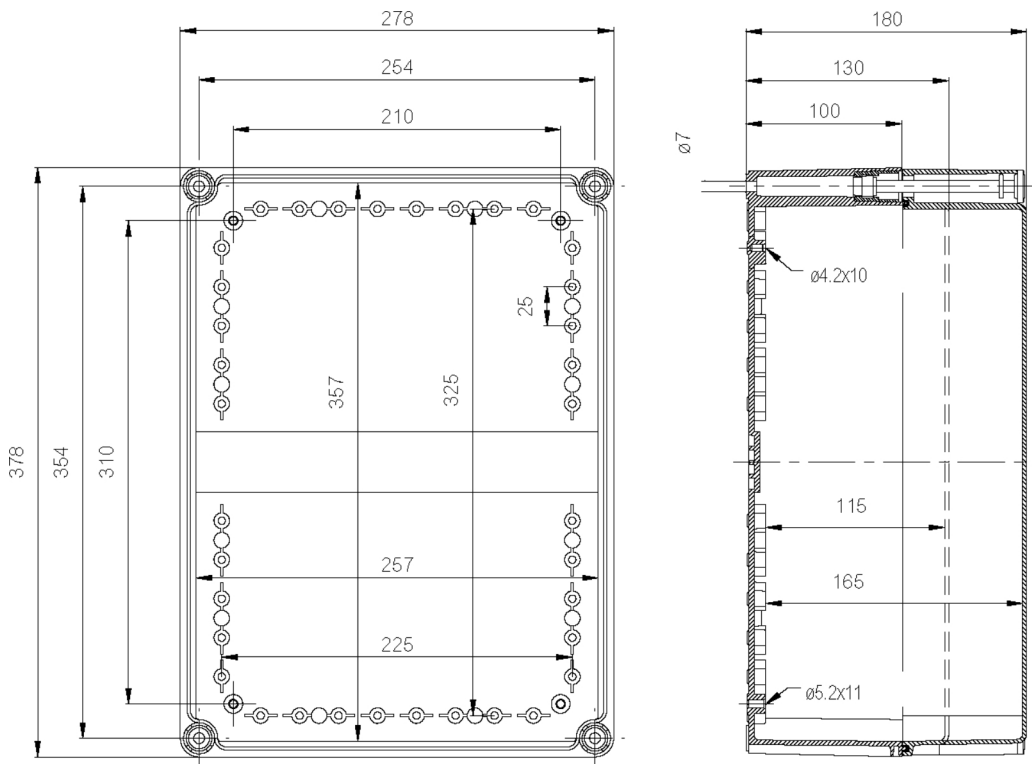

Representative Photo Only
(actual product may vary based on configuration selections)

SPECIFICATIONS

Product Series	Solid
Material, Body / Housing	PC (Polycarbonate) material
Height	278 mm
Width	378 mm
Depth	180 mm
Depth, Base	100 mm
IK Rating, Side	IK08
IK Rating, Front	IK09
IK Rating	IK09
IP Rating	IP66 IP67
Colour, Body / Housing	Light Grey (RAL 7035) colour
Colour, Cover	Grey colour
Electrical Insulation	Totally insulated
Halogen Free	Yes
UV Rating	UL 508
Flammability Rating (UL94)	UL 746C
Glow Wire Rating	IEC 60695-2-1 960°C
Material, Gasket / Seal	PUR / PU material
Material, Screws / Fastening	Polyamide Screws/Fastening
Standards Compliance	EN 60529 EN 60950 EN 62208:2003 EN 62262 UL 508 UL 746C IEC 60695-2-1 960°C
Certifications	GOST-R RoHS

Catalogue No: **PC 382818 G**

TERMINAL BOX SOLID PC IP66/67 H280 x W380 x D180mm GREY

Enclosures and Climate Control > Standard Enclosures > Terminal Boxes > Thermoplastic Terminal Boxes > Solid Range > Solid PC Enclosures with Grey Cover (Mounting Plates Sold Separately)

REFERENCES

IECEX Certificate -

Supplier Declaration of Conformity: -

Installation Guide: -

User Manual: -

Manufacturer Datasheet: -

Manufacturer Catalogue & Product Selection: -

Dimension Diagram