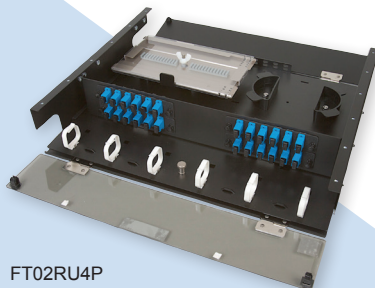

FT24WFM

FT02SPV

FT02RU4P

FT03RU8P

Fiber Termination Units

Wall-Mount Features

- | Keylocked door for installation and maintenance
- | Supports cables up to 2 inches in diameter; top, bottom or side entry
- | Accepts single-mode, multimode pigtail splicing, and field termination

Rack-Mount Features

- | Fits both 19 inch and 23 inch racks
- | Accepts single-mode, multimode pigtail splicing, and field termination
- | Accepts all common connector types

Applications

Fiber Termination Units are wall-mounted or rack-mounted enclosures used to terminate ABF tubes and fiber bundles. They can be used in a variety of locations, including telecommunications closets and hubs, to organize fibers for termination.