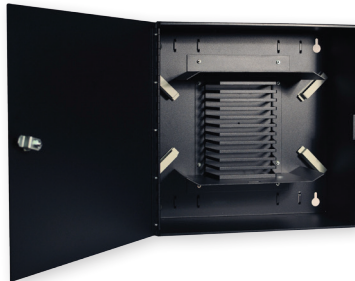

FT24WFM

FT02SPV

FT02RU4P

FT03RU8P

Fiber Termination Units

Wall-Mount Features

- | Keylocked door for installation and maintenance
- | Supports cables up to 2 inches in diameter; top, bottom or side entry
- | Accepts single-mode, multimode pigtail splicing, and field termination

Rack-Mount Features

- | Fits both 19 inch and 23 inch racks
- | Accepts single-mode, multimode pigtail splicing, and field termination
- | Accepts all common connector types

Applications

Fiber Termination Units are wall-mounted or rack-mounted enclosures used to terminate ABF tubes and fiber bundles. They can be used in a variety of locations, including telecommunications closets and hubs, to organize fibers for termination.