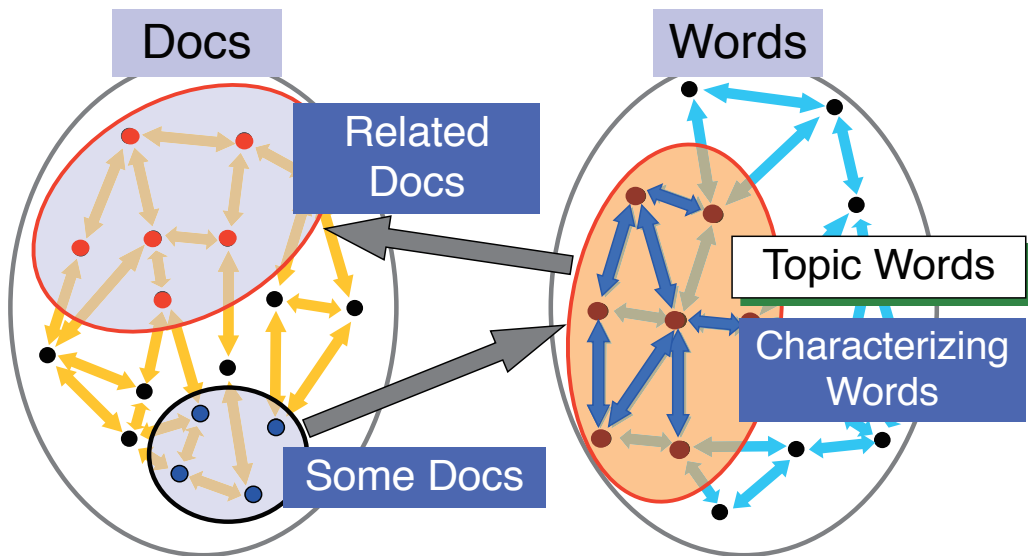

Associative Search for Cultural Items

Search by Era: Azuchi Momoyama

Select kettle and Shino cup

Find items with related descriptions

Most related 5 items

Associative Warp to Webcat Plus, IMAGINE Book Search

Association relates Sources (Silos)

Dynamic coordination of two silos

Scalable Association HUB for Federation

「想」IMAGINE

想いを連ね、想いを映し、その響きに耳を澄 <http://imagine.bookmap.info>

imagine.bookmap.info/index.jsp

IMAGINE DB list Web Search CLEAR HELP