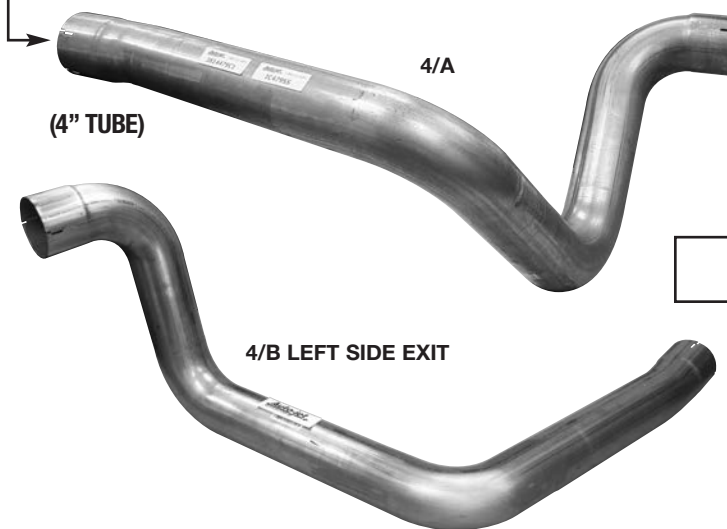

CONVERTERS SEE
PAGE NAV20

3

(4" TUBE)

I6 & V8 ENGINES
HI TEMP STAINLESS
STEEL TAIL PIPES RIGHT

ALL PARTS ARE
STAINLESS STEEL

OE #'S ARE FOR CROSS
REFERENCE ONLY

4/A

(4" TUBE)

4/B LEFT SIDE EXIT

DIFFUSER

PART# 87890L

(6" I.D. TUBE)

6

THRU BUMPER

SIDE DISCHARGE
TAILPIPES
SEE PAGE NAV17

DESCRIPTION	1 FRONT PIPE	2 STRAIGHT PIPE	3 FRONT OVERAXLE PIPE	4 REAR OVERAXLE PIPE	5 DIFFUSER	6 TAILPIPE
PART #	ICFP	400STP409	IC736SS	A RIGHT SIDE IC479SS B LEFT SIDE IC483SS	NAVDIFF1	600STP409
O.E. PART #	2596409C92	(MEASURE)	3814736C1	3814479C1 3814483C1	3817878C1	(MEASURE)