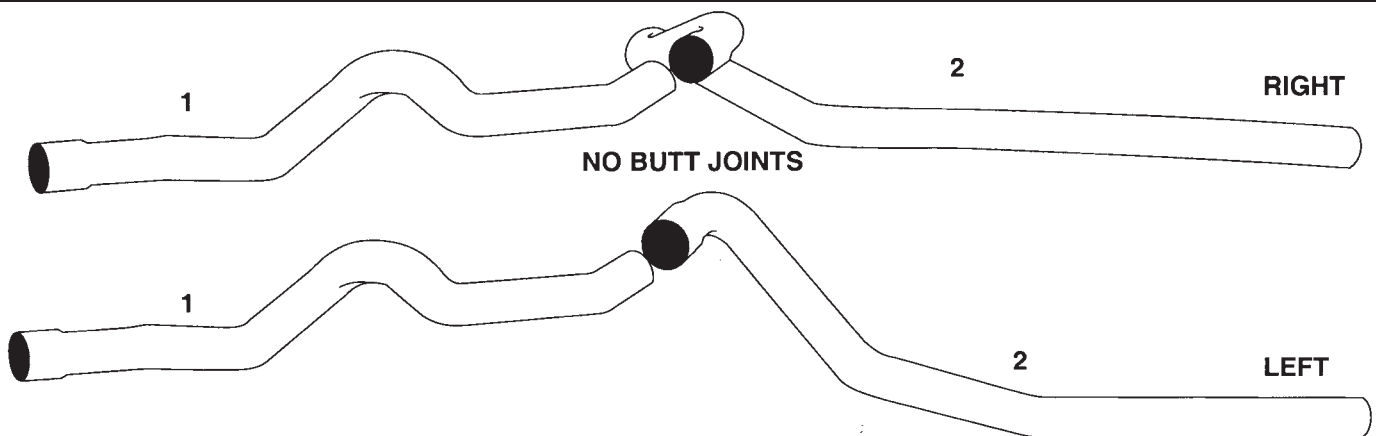

AIR SUSPENSION TAILPIPES

SPECIFY WHEEL BASE

DESCRIPTION	1-OVERAXLE		2- TAILPIPE
	AUTO-JET #	OE#	
CONVENTIONAL	IDOAAS	1610293C3	IDTPAS
FORWARD CONTROL LEFT SIDE EXIT	IDOAAS	1610293C3	IDTPFCLAS (Fits conventional also)
FORWARD CONTROL RIGHT SIDE EXIT	IDOAAS	1610293C3	IDTPFCRAS
CONVENTIONAL	IDOAASC4	1610293C4	IDTPAS

OE #'S ARE FOR CROSS REFERENCE ONLY

AUTO-JET MUFFLER CORP. • UNITED MUFFLER CORP.

U.S. toll free 1-800-247-5391 • Fax 515-224-0727 • website: www.auto-jet.com
Canada toll free 1-866-229-3402 • Fax 519-455-1103 • website: www.unitedmuffler.com