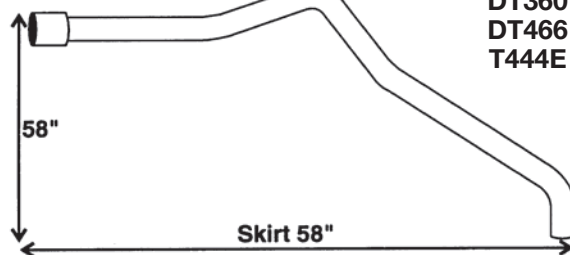

Please specify:
OD on front into muffler
ID on front over straight pipe