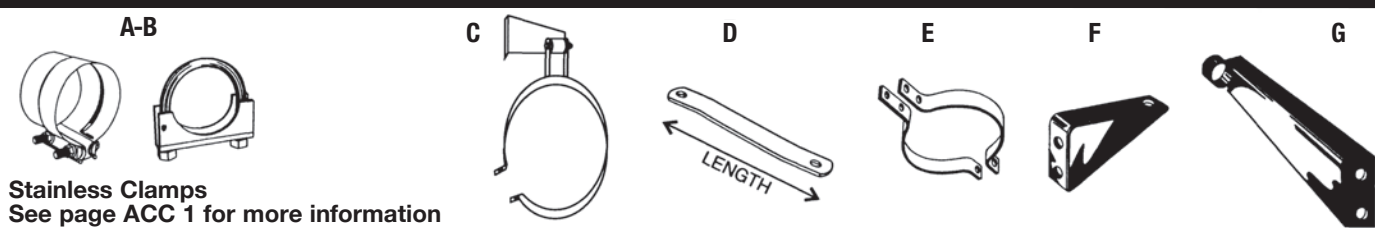

ACCESSORIES

Stainless Clamps
See page ACC 1 for more information

DESCRIPTION	CLAMPS		MUFFLER HANGERS	LINKS	PIPE HANGERS	BRACKETS		
	A - 3-1/2"	B - 4"	C	D	E	F	G	
PART #	FLAT	350SC	400SC	OVMHIHDTAJ	D-1: LINK1 5"	400PH2PC	BROANAV (OVERAXLE)	BRTPNV (TAILPIPE)
PART #	PRE-FORMED	350SCPF	400SCPF	OE Style: OVMHIHDTOE	D-2: LINK2 5-3/4"			
PART #	U-BOLT	U-350	U-400		D-3: LINK3 6-3/4"			

OE #'S ARE FOR CROSS REFERENCE ONLY

AUTO-JET MUFFLER CORP. • UNITED MUFFLER CORP.

U.S. toll free 1-800-247-5391 • Fax 515-224-0727 • website: www.auto-jet.com
Canada toll free 1-866-229-3402 • Fax 519-455-1103 • website: www.unitedmuffler.com