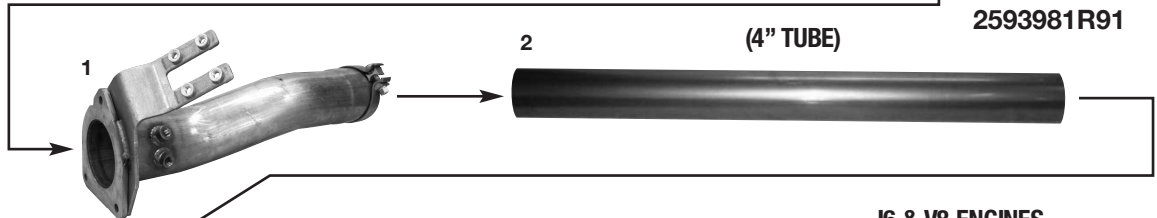

NAVISTAR INTERNATIONAL EXHAUST SYSTEMS

2007-UP CE INTERNATIONAL STAINLESS STEEL TAILPIPES

2007 TO 2011
SLIP FIT INLET
PART#
NAV714
OE#
2595714C91

DOC

DPF

PART#
NAV981
AUTO-JET#
DPF836R
OE#
2593981R91

2012 & UP DOC
2 HOLE
FLANGE INLET
SEE PHOTO
DPF3

CONVERTERS SEE
PAGE NAV20

3

(4" TUBE)

I6 & V8 ENGINES
HI TEMP STAINLESS
STEEL TAIL PIPES RIGHT

ALL PARTS ARE
STAINLESS STEEL

OE #'S ARE FOR CROSS
REFERENCE ONLY

4/A

(4" TUBE)

4/B LEFT SIDE EXIT

DIFFUSER

PART# 87890L

(6" I.D. TUBE)

6

THRU BUMPER

SIDE DISCHARGE
TAILPIPES
SEE PAGE NAV17

DESCRIPTION	1 FRONT PIPE	2 STRAIGHT PIPE	3 FRONT OVERAXLE PIPE	4 REAR OVERAXLE PIPE	5 DIFFUSER	6 TAILPIPE
PART #	ICFP	400STP409	IC736SS	A RIGHT SIDE IC479SS B LEFT SIDE IC483SS	NAVDIFF1	600STP409
O.E. PART #	2596409C92	(MEASURE)	3814736C1	3814479C1 3814483C1	3817878C1	(MEASURE)