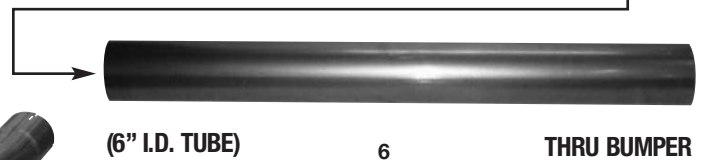

CONVERTERS SEE
PAGE NAV20

3

(4" TUBE)

I6 & V8 ENGINES
HI TEMP STAINLESS
STEEL TAIL PIPES RIGHT

ALL PARTS ARE
STAINLESS STEEL

OE #'S ARE FOR CROSS
REFERENCE ONLY

4/A

(4" TUBE)

4/B LEFT SIDE EXIT

DIFFUSER

PART# 87890L

(6" I.D. TUBE)

6

THRU BUMPER

SIDE DISCHARGE
TAILPIPES
SEE PAGE NAV17

DESCRIPTION	1 FRONT PIPE	2 STRAIGHT PIPE	3 FRONT OVERAXLE PIPE	4 REAR OVERAXLE PIPE	5 DIFFUSER	6 TAILPIPE
PART #	ICFP	400STP409	IC736SS	A RIGHT SIDE IC479SS B LEFT SIDE IC483SS	NAVDIFF1	600STP409
O.E. PART #	2596409C92	(MEASURE)	3814736C1	3814479C1 3814483C1	3817878C1	(MEASURE)