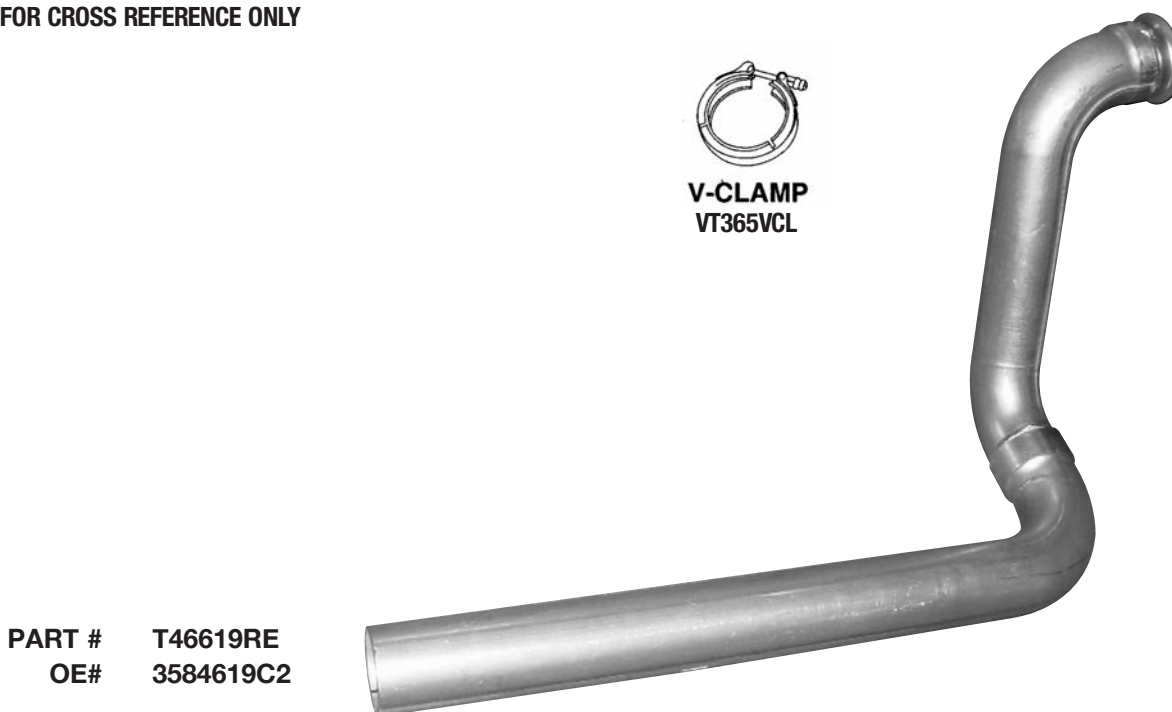

2004 - UP REAR ENGINE DT466

OE #'S ARE FOR CROSS REFERENCE ONLY

AUTO-JET MUFFLER CORP. • UNITED MUFFLER CORP.

U.S. toll free 1-800-247-5391 • Fax 515-224-0727 • website: www.auto-jet.com
Canada toll free 1-866-229-3402 • Fax 519-455-1103 • website: www.unitedmuffler.com