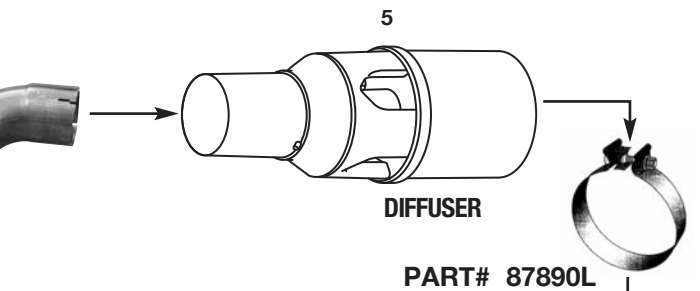

CONVERTERS SEE
PAGE NAV20

3

(4" TUBE)

I6 & V8 ENGINES
HI TEMP STAINLESS
STEEL TAIL PIPES RIGHT

ALL PARTS ARE
STAINLESS STEEL

OE #'S ARE FOR CROSS
REFERENCE ONLY

4/A

(4" TUBE)

4/B LEFT SIDE EXIT

DIFFUSER

PART# 87890L

(6" I.D. TUBE)

6

THRU BUMPER

SIDE DISCHARGE
TAILPIPES
SEE PAGE NAV17

DESCRIPTION	1 FRONT PIPE	2 STRAIGHT PIPE	3 FRONT OVERAXLE PIPE	4 REAR OVERAXLE PIPE	5 DIFFUSER	6 TAILPIPE
PART #	ICFP	400STP409	IC736SS	A RIGHT SIDE IC479SS B LEFT SIDE IC483SS	NAVDIFF1	600STP409
O.E. PART #	2596409C92	(MEASURE)	3814736C1	3814479C1 3814483C1	3817878C1	(MEASURE)