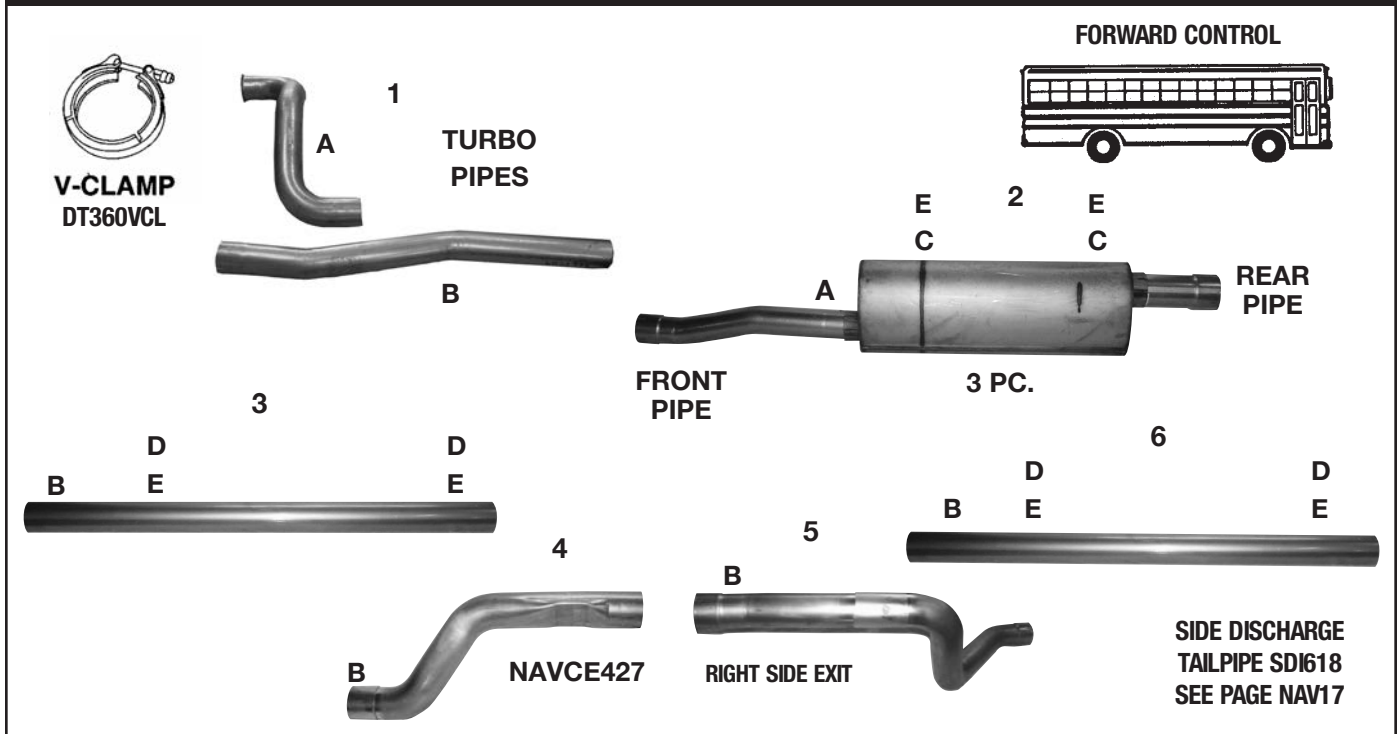

IC INTERNATIONAL EXHAUST SYSTEMS

2005-UP FE INTERNATIONAL DT-466 & ENGINE

DESCRIPTION	1 TURBO PIPE	2 CATALYTIC MUFFLER 350400CAT	3 FRONT PIPE	4 FRONT OVERAXLE PIPE	5 REAR OVERAXLE PIPE	6 TAILPIPE
PART # DT466 MAX FORCE DT	A 466FC10 B 466FC09	FRONT PIPE NAVCE939 REAR PIPE NAVCE916	400STP	NAVCE427	NAVFC429	400STP

ACCESSORIES

DESCRIPTION	CLAMPS		MUFFLER HANGERS C	PIPE HANGERS D	RUBBER HANGER E	BRACKET F	
	A-3-1/2"	B-4"					
PART #	FLAT	350SC	400SC	OVMHCE	400PHCE	RUBHGRCE	NAVBR525
PART #	PRE-FORMED	350CPF	400CPF				
PART #	U-BOLT	U-350	U-400				

OE #'S ARE FOR CROSS REFERENCE ONLY

AUTO-JET MUFFLER CORP. • UNITED MUFFLER CORP.

U.S. toll free 1-800-247-5391 • Fax 515-224-0727 • website: www.auto-jet.com
Canada toll free 1-866-229-3402 • Fax 519-455-1103 • website: www.unitedmuffler.com