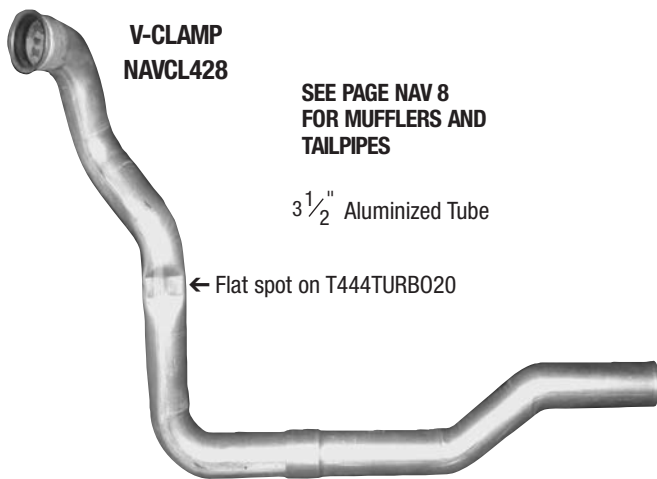

T444E 3-1/2" TURBO PIPE

V-CLAMP
NAVCL428

SEE PAGE NAV 8
FOR MUFFLERS AND
TAILPIPES

3 1/2" Aluminized Tube

← Flat spot on T444TURBO20

Shipped : 2-piece for ease of installation

1999-UP	PART #	T444TURBO20	3-1/2"
	OE #	3544459C3	

98 & UP ALLISON 643 TRANS.	PART #	T444TURBO643	3-1/2"
	OE #	2036193C2