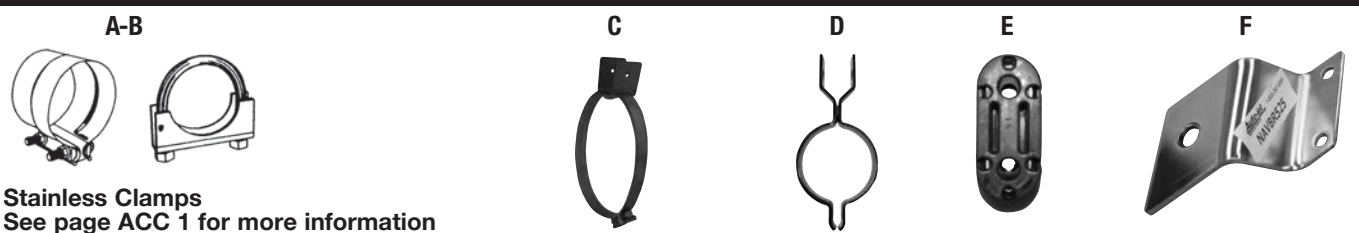

ACCESSORIES

Stainless Clamps
See page ACC 1 for more information

DESCRIPTION	CLAMPS		MUFFLER HANGERS C	PIPE HANGERS D	RUBBER HANGER E	BRACKET F
	FLAT	PRE-FORMED				
PART #	350SC	400SC	OVMHCE	400PHCE	RUBHGRCE	NAVBR525
PART #	350CPF	400CPF				
PART #	U-350	U-400				

OE #'S ARE FOR CROSS REFERENCE ONLY

FOR OVERAXLE HANGER ASSEMBLIES SEE NAV20

AUTO-JET MUFFLER CORP. • UNITED MUFFLER CORP.

U.S. toll free 1-800-247-5391 • Fax 515-224-0727 • website: www.auto-jet.com
Canada toll free 1-866-229-3402 • Fax 519-455-1103 • website: www.unitedmuffler.com