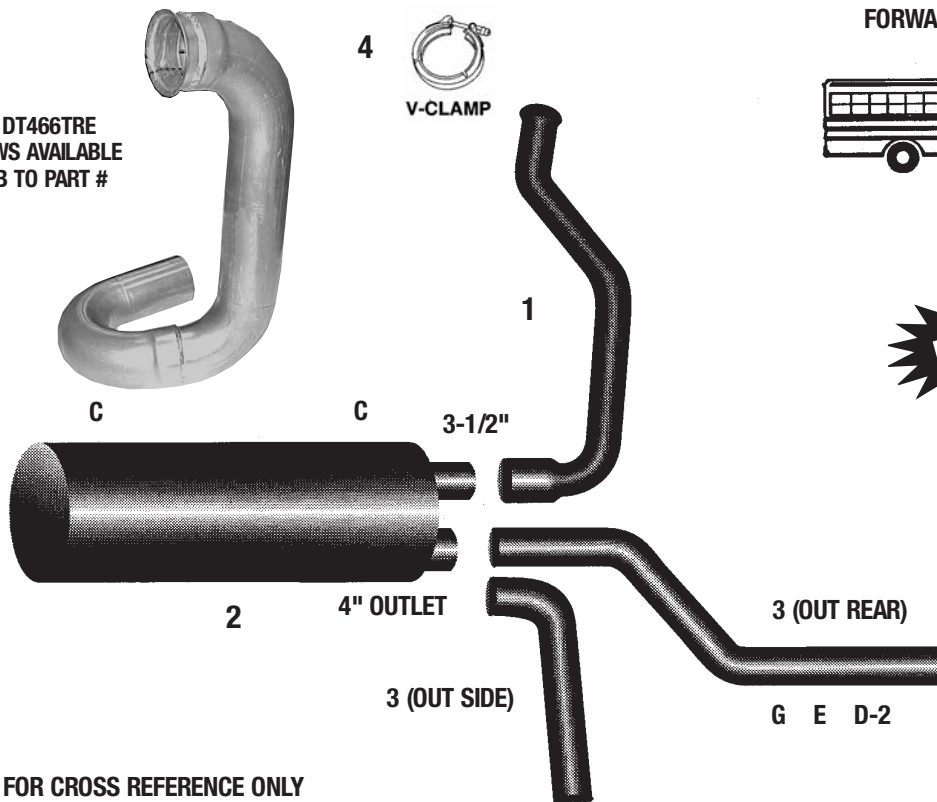

IC INTERNATIONAL EXHAUST SYSTEMS

AMTRAN - T444E - DT466 REAR ENGINE

PART # DT466TRE
BELLOWS AVAILABLE
ADD WB TO PART #

OE #'S ARE FOR CROSS REFERENCE ONLY

ALSO AVAILABLE:
THRU-BUMPER EXTENSION
PART # T444RETPTB

DESCRIPTION	1 TURBO PIPES	TUBE SIZE	2 MUFFLER	3	4 V-CLAMP
PART #	T444TRE 3"	3"	T444REVHDA	T444RETP (OUT REAR)	STANDARD - T444VCL
PART #	T444T6521 (PRE HEATER)	3"	T444REVHDA	T444RETPSD (OUT SIDE)	WITH PRE-HEATER - T444VCLPH
PART #	T444TRE99	3-1/2"	T444REVHDA	T444RETPTB (THRU BUMPER EXTENSION)	DT360VCL
PART #	T444RE685	3-1/2"	T444REVHDA		NAVCL428
PART #	DT466TRE	3-1/2"	T444REVHDA		DT360VCL