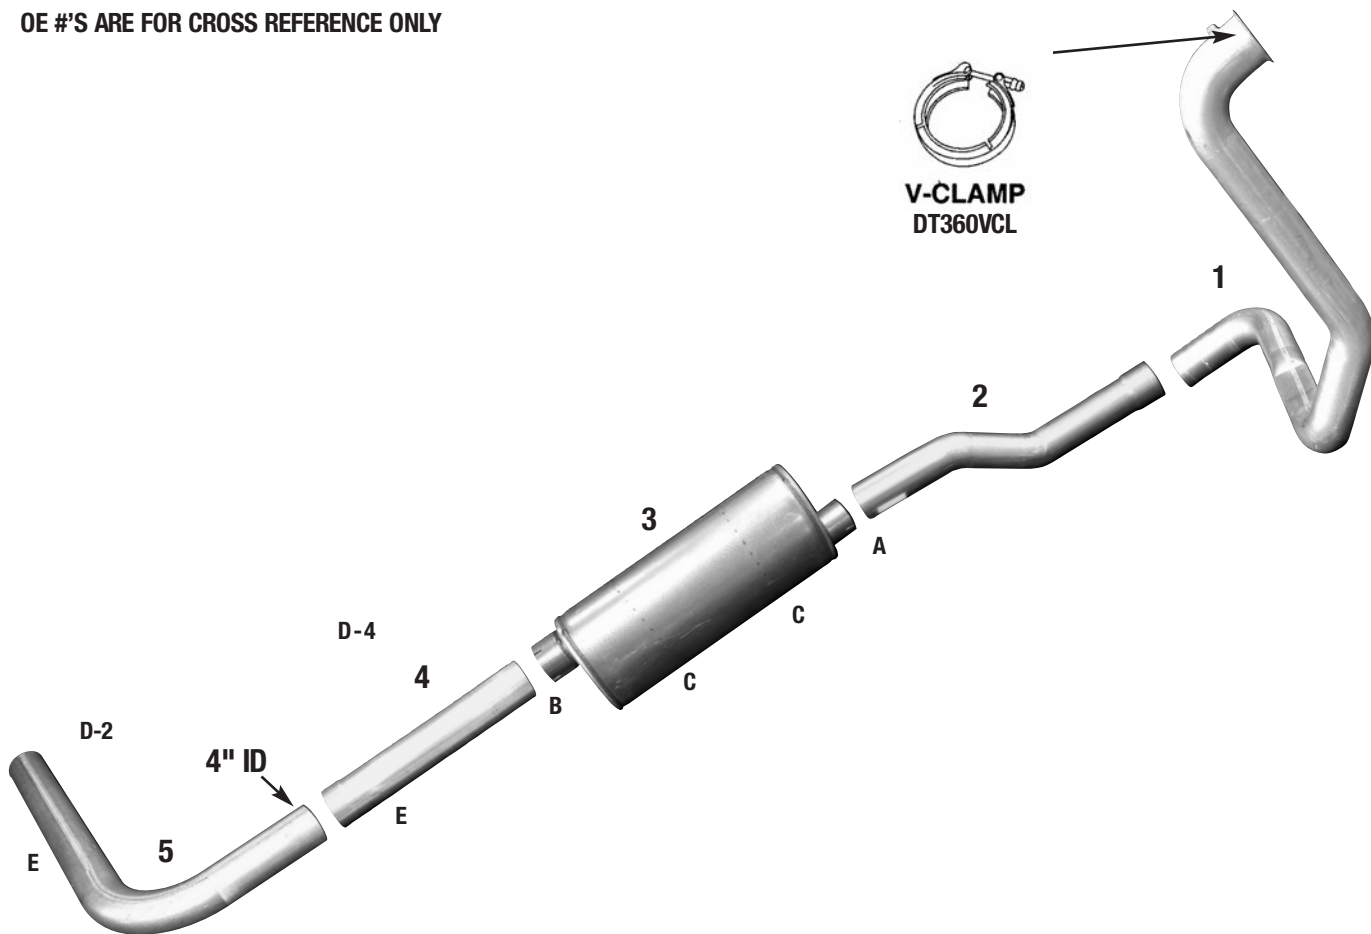

NAVISTAR INTERNATIONAL EXHAUST SYSTEMS

2000-UP INTERNATIONAL DT 466 ENGINE WITH LEFT SIDE EXHAUST SYSTEM

OE #'S ARE FOR CROSS REFERENCE ONLY

DESCRIPTION	1 TURBO PIPE	2 - TURBO PIPE EXTENSION	3 MUFFLER	4 FRONT PIPE	5 TAILPIPE	6 - TURN DOWN OPTIONAL
PART #	466DTLE20	NAVEXT20	350400L	400STP	SDI90	TD400ID

ACCESSORIES

A - B		C		D		E	
Stainless Clamps See page ACC 1 for more information							
DESCRIPTION	CLAMPS		C MUFFLER HANGERS		D LINKS		E PIPE HANGERS
PART #	FLAT	A -3-1/2" 350SC	B -4" 400SC	OVMHIHRE		D-1: LINK 1 5"	400PH2PC
	PRE-FORMED	350SCPF	400SCPF			D-2: LINK 2 5-3/4"	O.E.#
	U-BOLT	U-350	U-400			D-3: LINK 3 6-3/4"	3562460C2
						D-4: LINK 4 4"	

AUTO-JET MUFFLER CORP. • UNITED MUFFLER CORP.

U.S. toll free 1-800-247-5391 • Fax 515-224-0727 • website: www.auto-jet.com
Canada toll free 1-866-229-3402 • Fax 519-455-1103 • website: www.unitedmuffler.com