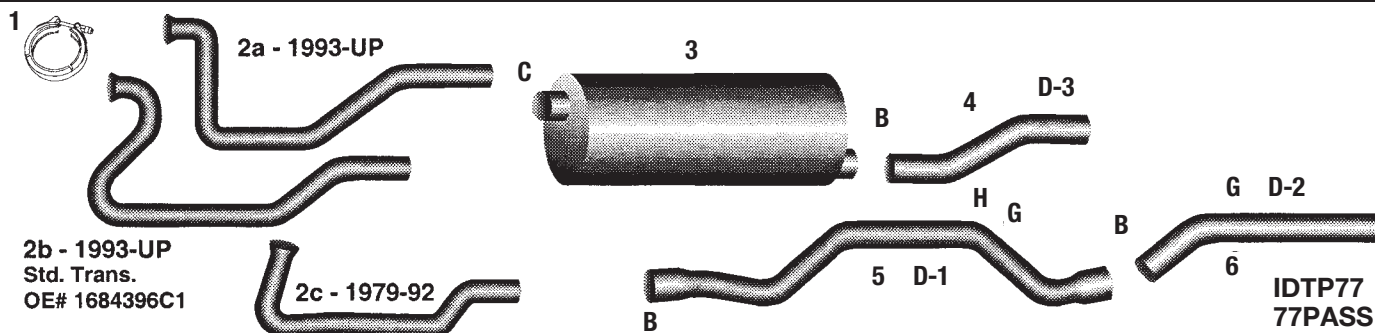

NAVISTAR INTERNATIONAL EXHAUST SYSTEMS

1979-UP INTERNATIONAL DT-466 ENGINE RD 408 & 530

DESCRIPTION	1 V-CLAMP	2 TURBO PIPE	3-MUFFLER		4 FRONT PIPE	5 OVERAXLE PIPE	6 TAIL PIPE
1993-UP PART #	DT360VCL	(2a) 466DTURB093	1988-UP	1979-87	DTFP	IDOA	IDTP
STD. TRANS. PART #	DT360VCL	(2b) 466DTURB093ST	350400L	350400	DTFP	IDOA	IDTP
1979-92 PART #	DT466VCL	(2c) 466DTURBO			DTFP	IDOA	IDTP
						IDOAAS (AIR SUSPENSION)	IDTPAS (AIR SUSPENSION)
						IDOAAS98 (1998-UP AIR SUSPENSION)	IDTPAS98 (1998-UP AIR SUSPENSION)