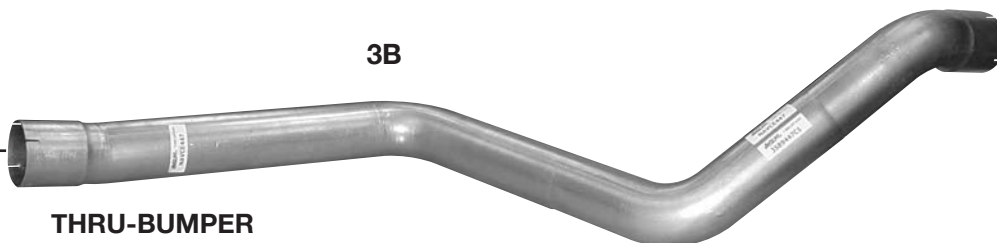

INTERNATIONAL TAILPIPES

2005 & UP CE & FE LEFT DRIVERS SIDE REAR EXIT

CONVERTER

1 (4" TUBE)

2

3A

UNDER BUMPER

OR

3B

THRU-BUMPER

4 (4" TUBE)

BUMPER

DESCRIPTION	1	2	3A	3B	4
PART #	400STP	NAVCE427	NAVCE445	NAVCE447	400STP
O.E. PART #	(MEASURE)	3562427C1	3589445C1	3589447C1	(MEASURE)

OE #'S ARE FOR CROSS REFERENCE ONLY

AUTO-JET MUFFLER CORP. • UNITED MUFFLER CORP.