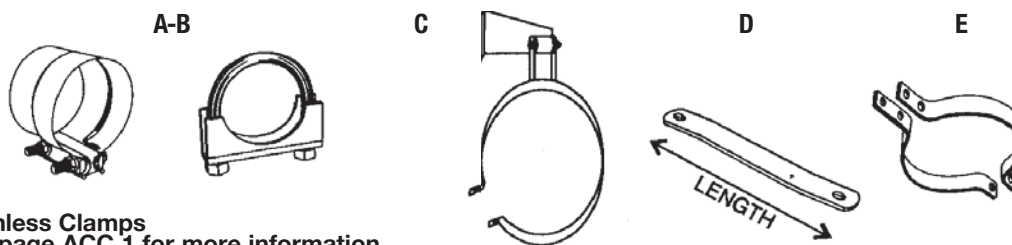

ACCESSORIES

Stainless Clamps
See page ACC 1 for more information

DESCRIPTION	CLAMPS			MUFFLER HANGERS C	LINKS D	PIPE HANGERS E
		A - 3-1/2"	B - 4"			
PART #	FLAT	350SC	400SC	OVMIHRE	D-1: LINK 1 5"	400PH2PC
PART #	PRE-FORMED	350SCPF	400SCPF		D-2: LINK2 5-3/4"	O.E.#
PART #	U-BOLT	U-350	U-400		D-3: LINK3 6-3/4"	3562460C2

AUTO-JET MUFFLER CORP. • UNITED MUFFLER CORP.

U.S. toll free 1-800-247-5391 • Fax 515-224-0727 • website: www.auto-jet.com
Canada toll free 1-866-229-3402 • Fax 519-455-1103 • website: www.unitedmuffler.com