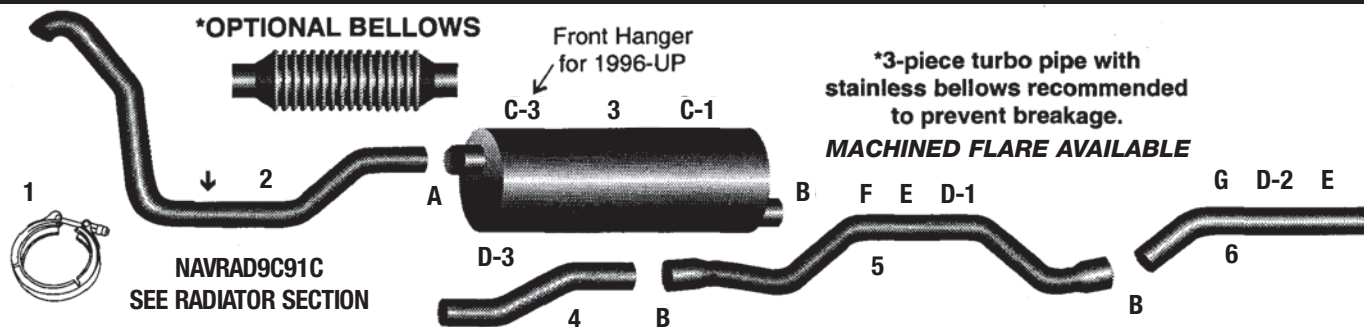

NAVISTAR INTERNATIONAL EXHAUST SYSTEMS

1994-2004 T444E CONVENTIONAL

DESCRIPTION	1 V-CLAMPS T444VCL	2 TURBO PIPES T444TURBO (INCLUDES BELLOWS)	3 MUFFLER 350400L	4 FRONT PIPE DTFP	5 OVERAXLE PIPES (SPRING SUSPENSION)	6 TAILPIPES (SPRING SUSPENSION)
3" TURBO PIPE OE PART # 3521589C1	T444VCL	T444TURBOE*			IDOA	IDTP77-77PASS
1996-97 WITH 3-1/2" TURBO PIPE	DT360VCL	T444E35*	350400L	DTFP		
3" TURBO PIPE OE PART # 3526523C2	T444VCL7500	T444T6523*	350400L	DTFP	IDOAAS (AIR SUSPENSION)	IDTPAS (AIR SUSPENSION)
3-1/2" TURBO PIPE OE PART # 3544459C3	NAVCL428	T444TURB020*	350400L	DTFP	IDOAAS98 (1998-UP AIR SUSPENSION)	IDTPAS98 (1998-UP AIR SUSPENSION)
3-1/2" TURBO PIPE OE PART # 2036193C2	DT360VCL	T444TURB0643* 643 TRANS.	350400L	DTFP		

OE Part numbers are for cross reference only *TO ADD BELLOWS ADD WB TO PART #