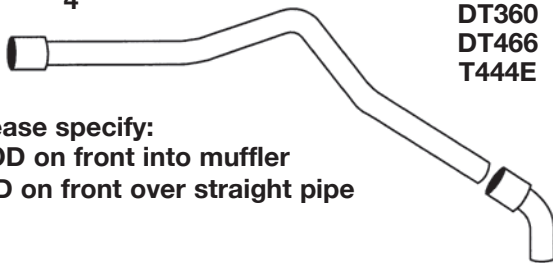

4" TURNDOWN
PART #: TD400ID

PART #: SDI14TD
Over Drive Shaft
4"

Application:
6.9-7.3 Litre
9.0 Litre
DT360
DT466
T444E