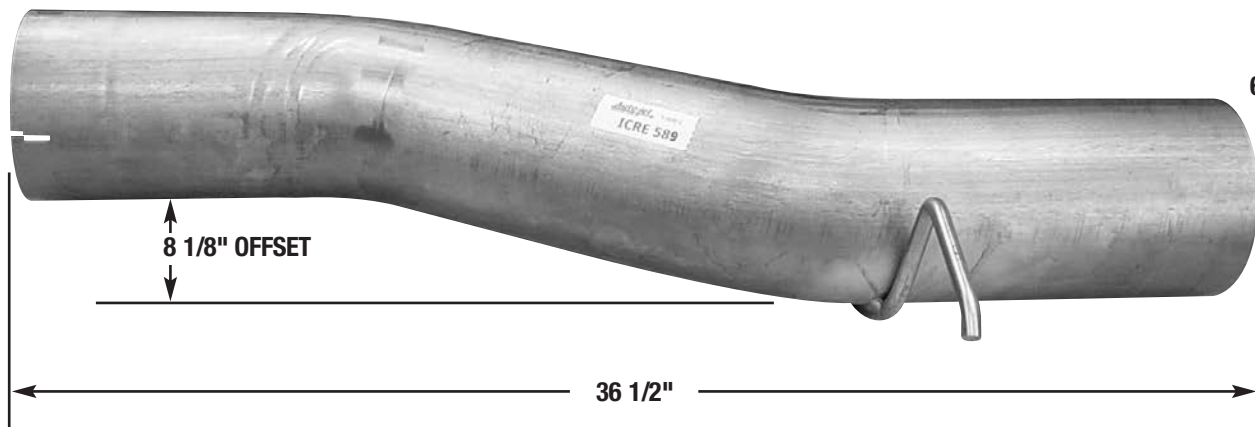

6" O.D.

8 1/8" OFFSET

36 1/2"

PART # ICRE589
O.E. PART # 3815589C1

6" STAINLESS STEEL TUBE

AUTO-JET MUFFLER CORP. • UNITED MUFFLER CORP.

U.S. toll free 1-800-247-5391 • Fax 515-224-0727 • website: www.auto-jet.com
Canada toll free 1-866-229-3402 • Fax 519-455-1103 • website: www.unitedmuffler.com

NAV 17