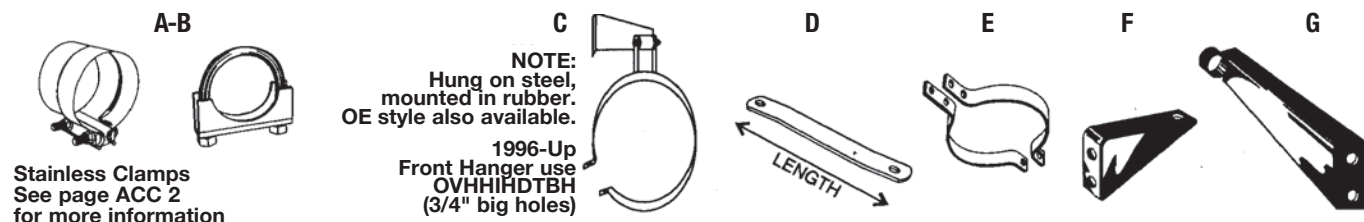

NAVISTAR INTERNATIONAL EXHAUST SYSTEMS

1994-2004 T444E CONVENTIONAL

DESCRIPTION	1 V-CLAMPS T444VCL	2 TURBO PIPES T444TURBO (INCLUDES BELLOWS)	3 MUFFLER 350400L	4 FRONT PIPE DTFP	5 OVERAXLE PIPES (SPRING SUSPENSION)	6 TAILPIPES (SPRING SUSPENSION)
3" TURBO PIPE OE PART # 3521589C1	T444VCL	T444TURBOE*			IDOA	IDTP77-77PASS
1996-97 WITH 3-1/2" TURBO PIPE	DT360VCL	T444E35*	350400L	DTFP		
3" TURBO PIPE OE PART # 3526523C2	T444VCL7500	T444T6523*	350400L	DTFP	IDOAAS (AIR SUSPENSION)	IDTPAS (AIR SUSPENSION)
3-1/2" TURBO PIPE OE PART # 3544459C3	NAVCL428	T444TURB020*	350400L	DTFP	IDOAAS98 (1998-UP AIR SUSPENSION)	IDTPAS98 (1998-UP AIR SUSPENSION)
3-1/2" TURBO PIPE OE PART # 2036193C2	DT360VCL	T444TURB0643* 643 TRANS.	350400L	DTFP		

OE Part numbers are for cross reference only *TO ADD BELLOWS ADD WB TO PART #

ACCESSORIES

DESCRIPTOIN	CLAMPS		MUFFLER HANGERS	LINKS	PIPE HANGERS	BRACKETS		
	A - 3-1/2"	B - 4"	C	D	E	F	G	
PART #	FLAT	350SC	400SC	C-1: OVMHIHRE	D-1: LINK 1 5"	400PH2PC	BROANAV	BRTPNAV
PART #	PRE-FORMED	350SCPF	400SCPF	OE Style: OVMHIHTOE	D-2: LINK2 5-3/4"		(OVERAXLE)	(TAILPIPE)
PART #	U-BOLT	U-350	U-400		D-3: LINK3 6-3/4"			
PART #				C-3: OVMHIHTTBH	D-4: LINK4 4"			