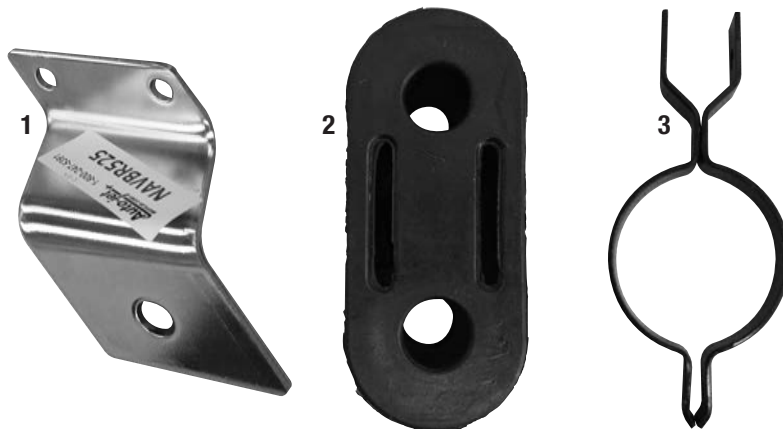

2005 & UP INTERNATIONAL FRONT OVERAXLE HANGE ASSEMBLY

DIRECT FIT-BREAKAGE PROBLEMS SOLVED

HEAVY DUTY
REINFORCED

OE #'S ARE FOR CROSS REFERENCE ONLY

PART# 400PHOACE
OE# 3814815C1 & 21234-R1

LINKCE
482166C2

BROACE60
3562460C2
212134R1

2005 & UP REAR OVER AXLE HANGER CLIP

PART# NAVCLIP
OE# 1617480C2

2005 & UP TAILPIPE HANGERS

1
PART# NAVBR525
OE# 3550525C1

2
RUBHGRCE
3533072C1

3
400PHCE
3550527C1

AUTO-JET MUFFLER CORP. • UNITED MUFFLER CORP.