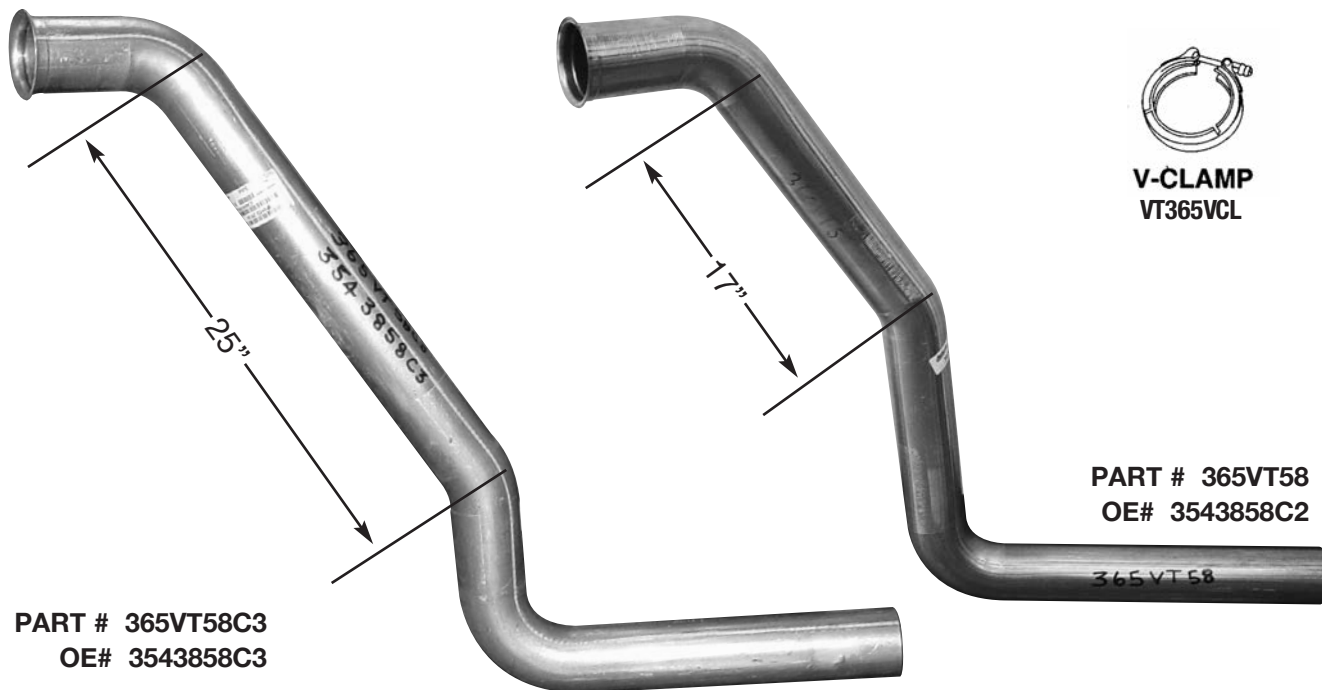

INTERNATIONAL TURBO PIPES

2005 & UP VT365 ENGINE