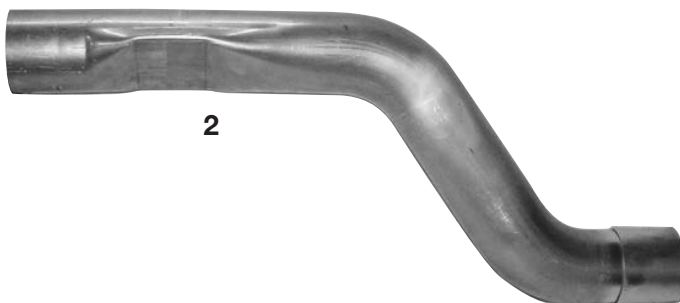

INTERNATIONAL TAILPIPES

2005 & UP CE & FE LEFT DRIVERS SIDE REAR EXIT

CONVERTER

1 (4" TUBE)

2

3A

UNDER BUMPER

OR

3B

THRU-BUMPER

4 (4" TUBE)

BUMPER

DESCRIPTION	1	2	3A	3B	4
PART #	400STP	NAVCE427	NAVCE445	NAVCE447	400STP
O.E. PART #	(MEASURE)	3562427C1	3589445C1	3589447C1	(MEASURE)

OE #'S ARE FOR CROSS REFERENCE ONLY

AUTO-JET MUFFLER CORP. • UNITED MUFFLER CORP.