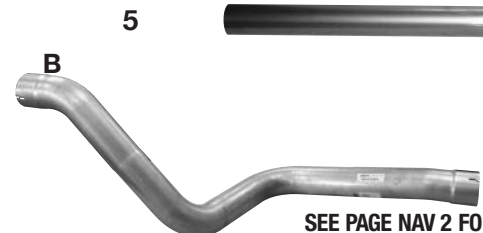

NAVISTAR INTERNATIONAL EXHAUST SYSTEMS

2005-UP CE INTERNATIONAL CONVENTIONAL DT-466 & VT-365 ENGINES

V-CLAMP
DT360VCL
VT365VCL
RADIATOR
NAVRAD392C
SEE RAD SECTION

PHOTO
466T2606

DESCRIPTION	1 TURBO PIPE	2 CATALYTIC MUFFLER 350400CAT	3 FRONT PIPE	4 FRONT OVERAXLE PIPE	5 REAR OVERAXLE PIPE	6 TAILPIPE
PART # DT466	466T2606	3585872C1 3559192C1 3612612C1	400STP	NAVCE427	NAVCE451 (UNDER BUMPER) NAVCE453 (THRU BUMPER)	400STP
VT365 (2 OPTIONS)	365VT58 365VT58C3 (See Photo NAV 12)	FRONT PIPE: NAVCE939 REAR PIPE: NAVCE916				