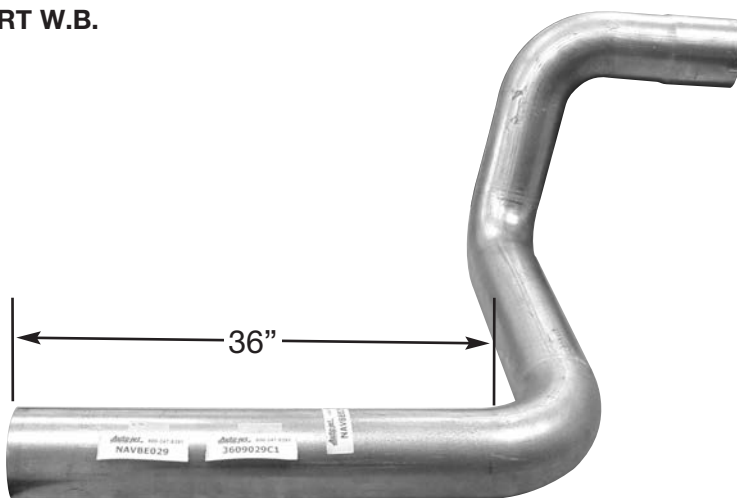

PART# NAVBE028
OE# 3609028C1

BE SERIES OVER AXLE REAR SECTION SHORT W.B.

PASSANGER SIDE EXIT

OE #'S ARE FOR CROSS REFERENCE ONLY

PART# NAVBE029
OE# 3609029C1

PART# NAVBE037
(UNDER BUMPER
4" X 36" LONG I.D.)
OE# 3609037C1