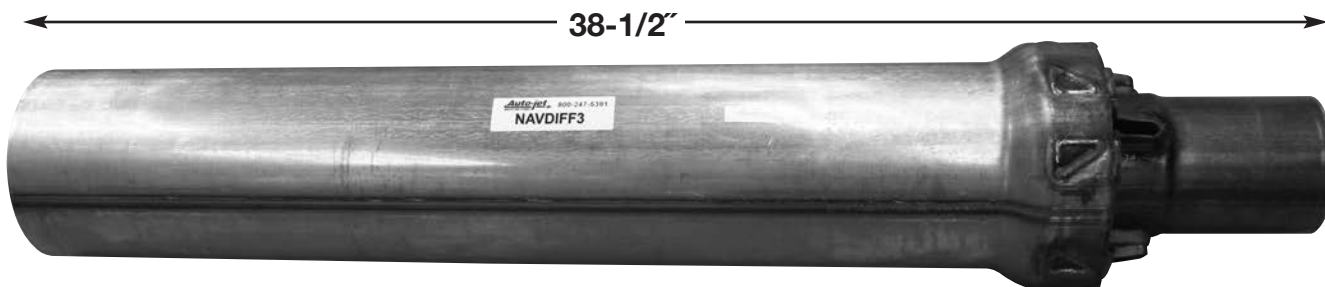

NAVISTAR INTERNATIONAL ACCESSORIES

2010 & UP INTERNATIONAL DIFFUSERS

PART# NAVDIFF3
OE# 3881438C1