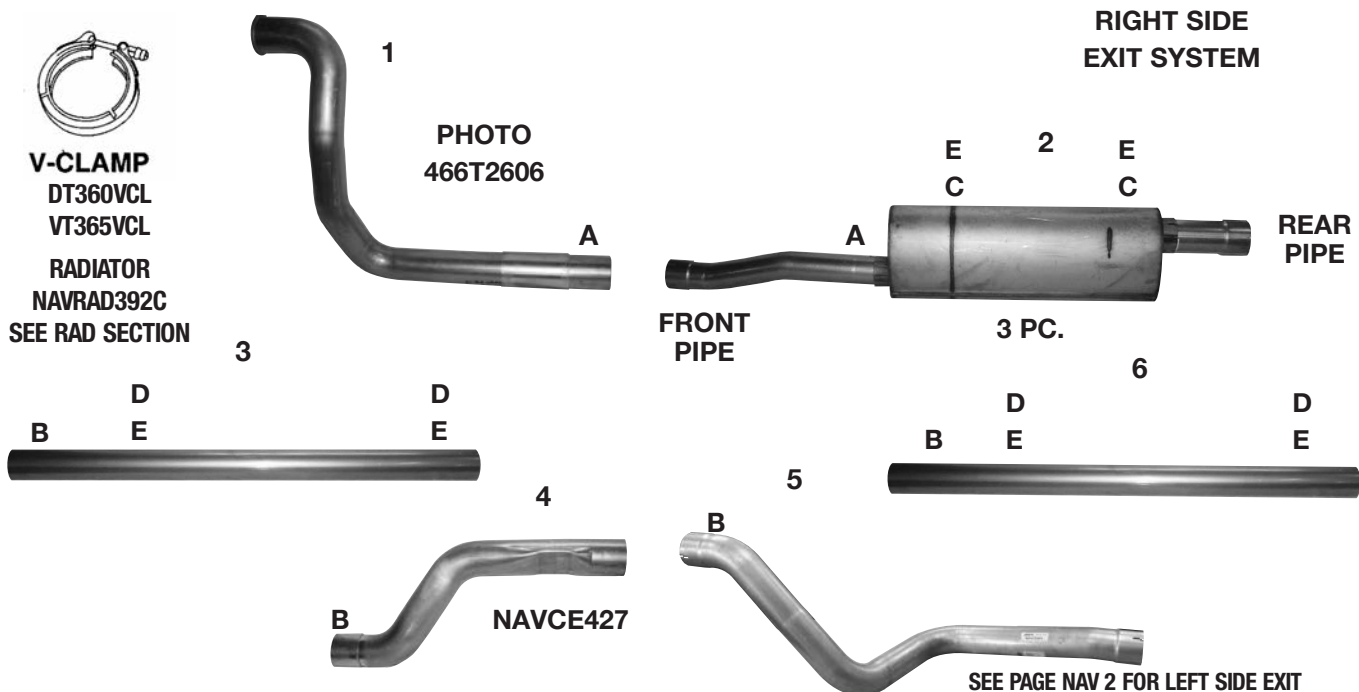

NAVISTAR INTERNATIONAL EXHAUST SYSTEMS

2005-UP CE INTERNATIONAL CONVENTIONAL DT-466 & VT-365 ENGINES

V-CLAMP
DT360VCL
VT365VCL
RADIATOR
NAVRAD392C
SEE RAD SECTION

PHOTO
466T2606