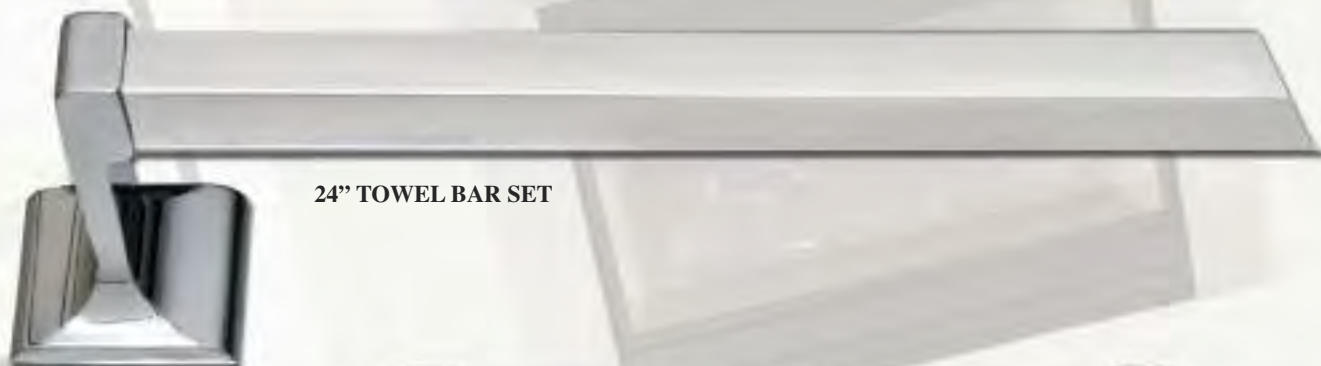

Marina Collection

Marina Collection 4300 Series - Chrome

24" TOWEL BAR SET