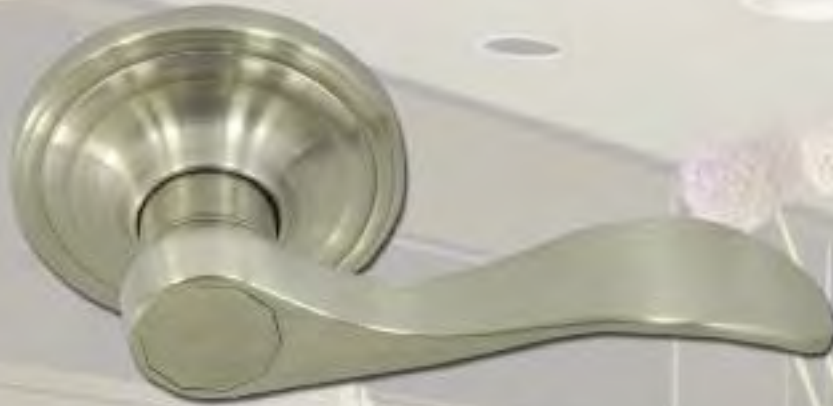

Lombard

LOMBARD 64000 SERIES
Satin Nickel