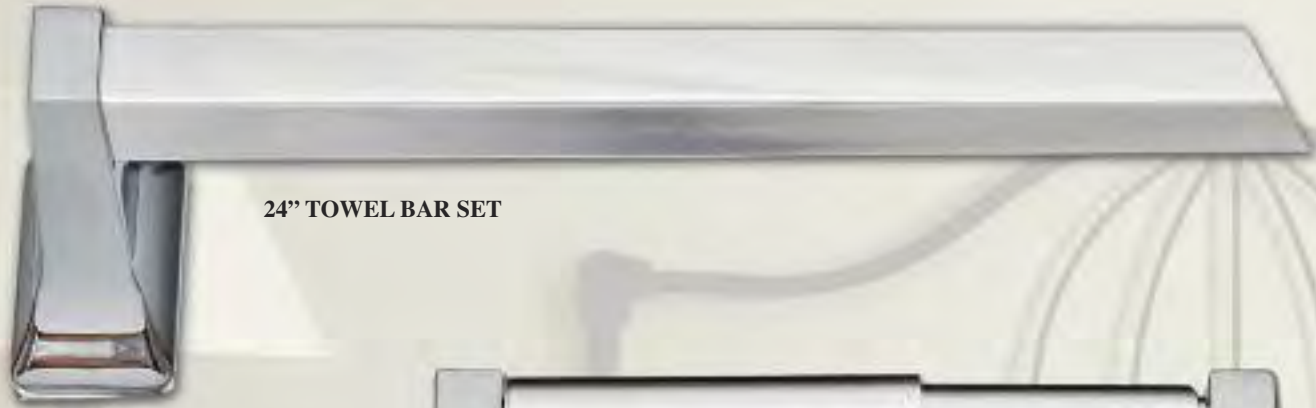

Candlestick Collection

Candlestick Collection 2200 Series - Chrome

24" TOWEL BAR SET