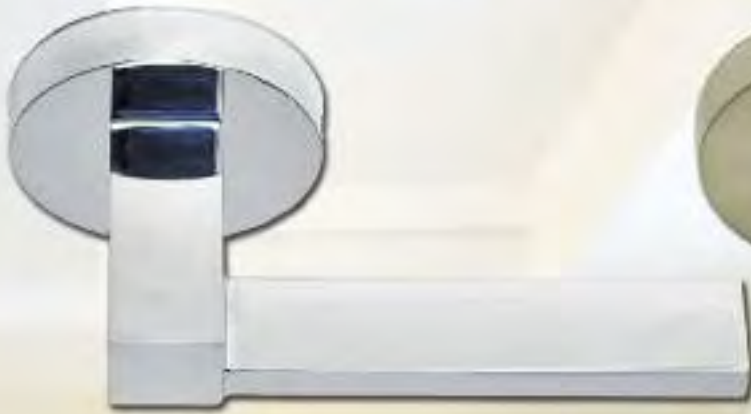

North Beach

NORTH BEACH 48000 SERIES
Chrome