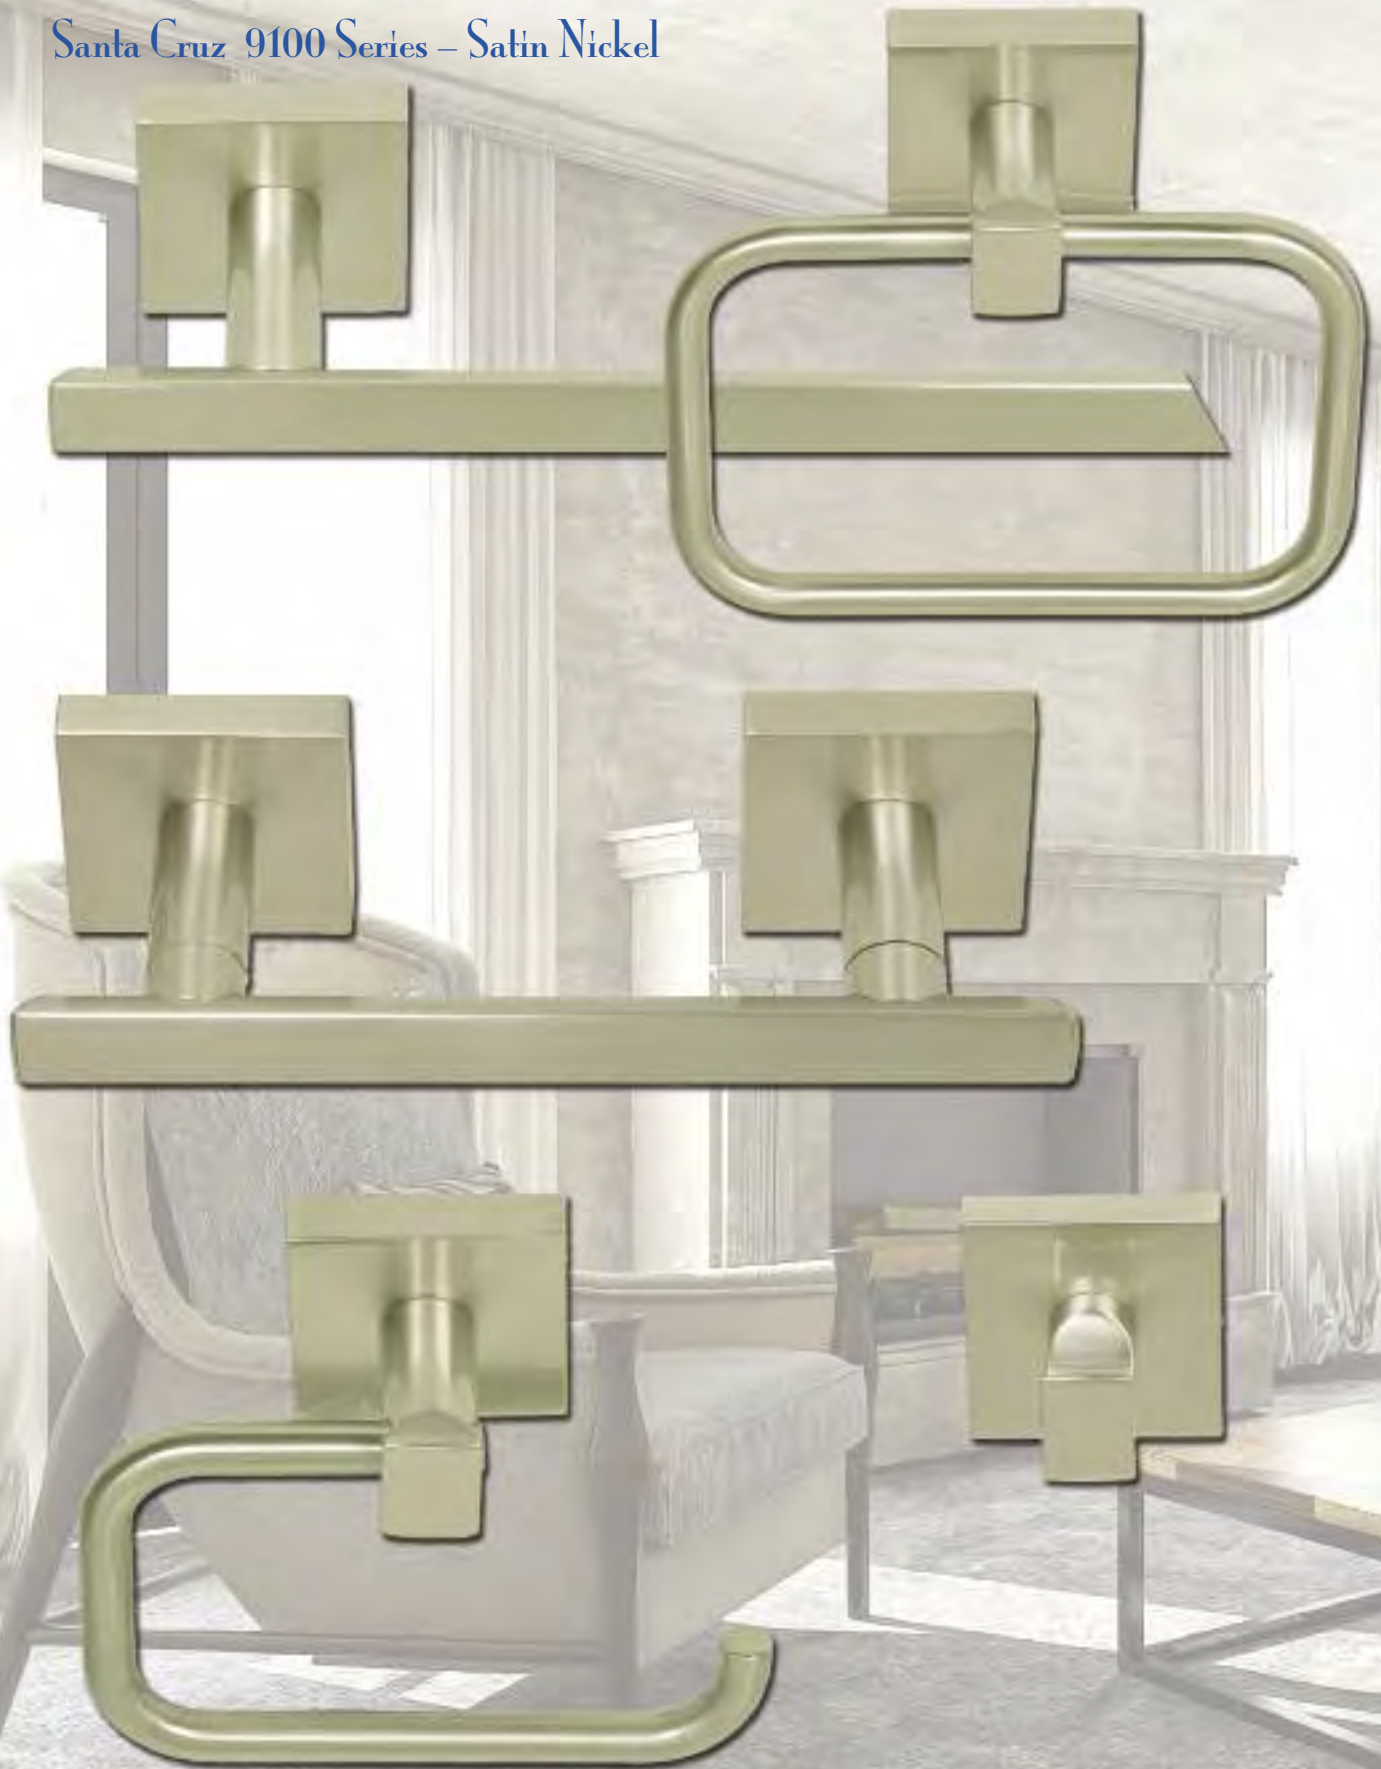

Santa Cruz Collection

Santa Cruz 9100 Series – Satin Nickel