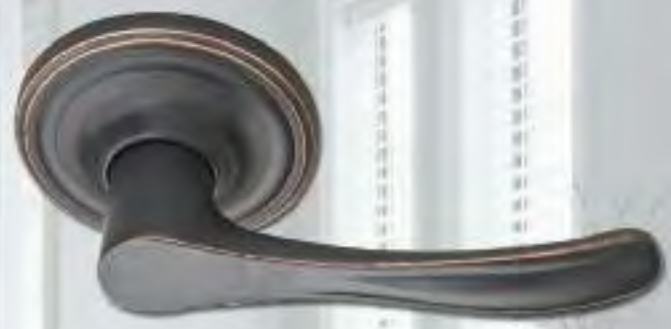

Sea Cliff

SEA CLIFF 22000 SERIES
Chrome

SEA CLIFF 22000 SERIES
Satin Nickel

SEA CLIFF 22000 SERIES
Dark Bronze

SEA CLIFF 22000 SERIES
Matte Black

SEA CLIFF LEVERS

	22000 SERIES POLISHED CHROME	22000 SERIES SATIN NICKEL	22000 SERIES DARK BRONZE	22000 SERIES MATTE BLACK
DESCRIPTION...All Functions Non-Handed				
Lever Passage	22188CH	22115SN	22111DB	22144BLK
Lever Privacy	22288CH	22215SN	22211DB	22244BLK
Lever Dummy	22388CH	22315SN	22311DB	22344BLK
Lever Entry	22588CH	22515SN	22511DB	22544BLK
Handleset Trim	22988CH	22915SN	22911DB	22944BLK