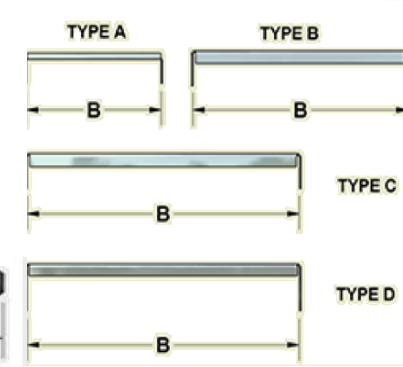

9209 VIB Duct Blower - Part# 9020301

Part Number	Description	Qty Required	Dimensions			
			A	B	C	D
R-6030003	Wheel, G9BD-46-3/4-RH-LCD	1	3/4"	10-1/4"	9-9/16"	N/A
R-2100391	Shaft, 3/4 X 16-5/16, 2KWY	1	3/4"	16-5/16"	N/A	2 KwY
R-B-6080002	Bearing Bracket Assembly, G9 B/B (c/w bearing and sleeve)	2	3/4"	N/A	N/A	N/A
R-B-8100000	Ball Bearing, 3/4" Complete with Rubber Sleeve	2	3/4"	N/A	N/A	N/A
R-B-3000069	9209 DOOR	2	N/A	N/A <td N/A	N/A	
R-B-3140047	9209 Vib Base Side LH	1	N/A	N/A	N/A	N/A
R-B-3140048	9209 Vib Base Side RH	1	N/A	N/A	N/A	N/A
R-B-6110027	Motor Bracket, G9,309,709,SIS-9, 9209V,9209-2V	1	N/A	11-7/8"	Type - B	2 HP Max
R-B-7010038	Parts Bag, clip,mtr brkt Hardware	1	N/A	N/A	N/A	N/A

Wheel

Bearing, Bearing Bracket and Shaft

Motor Mount Platform

9210 VIB Duct Blower - Part# 9020302

Part Number	Description	Qty Required	Dimensions			
			A	B	C	D
R-6030007	Wheel, G10BD-52-3/4-RH-LCD	1	3/4"	11-9/16"	10-13/16"	N/A
R-2100392	Shaft, 3/4 X 17-5/8, 2KWY	1	3/4"	17-5/8"	N/A	2 KwY
R-B-6080003	Bearing Bracket Assembly, G10 B/B (c/w bearing and sleeve)	2	3/4"	5-7/16"	N/A	N/A
R-B-8100000	Ball Bearing, 3/4" Complete with Rubber Sleeve	2		N/A	N/A	N/A
R-B-3000175	9210, DOOR	2	N/A	N/A	N/A	N/A
R-B-3140049	9210 Vib Base Side LH	1	N/A	N/A	N/A	N/A
R-B-3140050	9210 Vib Base Side RH	1	N/A	N/A	N/A	N/A
R-B-6110015-C	Motor Bracket G10,310,710,SIS-10,GT10,9210-2V,9210V	1	N/A	13-5/16"	Type - B	2 HP Max
R-B-7010038	Parts Bag, clip,mtr brkt Hardware	1	N/A	N/A	N/A	N/A