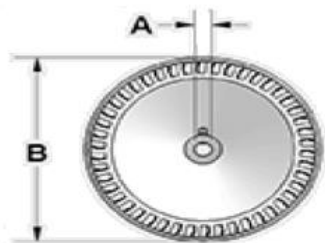

Wheel

Bearing, Bearing Bracket and Shaft

Motor Mount Platform

9212 VIB Duct Blower - Part# 9020303

Part Number	Description	Qty Required	Dimensions			
			A	B	C	D
R-6030018	Wheel, G12BD-58-1-RH-RCD-LH-LCD	1	1"	12-7/8"	12-13/16"	N/A
R-2100037	Shaft, 1 X 23-1/2", 2KWY	1	1"	23-1/2"	N/A	2 KwY
R-B-6080007	Bearing Bracket Assembly, G15 B/B (c/w bearing and sleeve)	2	1"	6-1/8"	N/A	N/A
R-B-8100001	Ball Bearing, 1" Complete with Rubber Sleeve	2	1"	N/A	N/A	N/A
R-B-3000081	9212, Door	2	1"	N/A	N/A	N/A
R-B-3140051	9212 Vib Base Side LH	1	N/A	N/A	N/A	N/A
R-B-3140052	9212 Vib Base Side RH	1	N/A	N/A	N/A	N/A
R-B-3180021	9212 vib Mtr P'Form	1	N/A	N/A	N/A	N/A
R-B-7010018	Parts Bag,9212/9218 Vib	1	N/A	N/A	N/A	N/A

Wheel

Bearing, Bearing Bracket and Shaft

Motor Mount Platform

9215 VIB Duct Blower - Part# 9020304

Part Number	Description	Qty Required	Dimensions			
			A	B	C	D
R-6030028	Wheel, G15BD-70-1-RH-RCD-LH-LCD	1	1"	15-1/2"	15-1/16"	N/A
R-2100056	Shaft, 1 X 25, 2KWY	1	1"	25"	N/A	2 Kwy
R-B-6080008	Bearing Bracket Assembly, G15 B/B (c/w bearing and sleeve)	2	1"	N/A	N/A	N/A
R-B-8100001	Ball Bearing, 1 RCR/RCSM	2	1"	N/A	N/A	N/A
R-B-3000087	9215, Door	2	N/A	N/A	N/A	N/A
R-B-3140053	9215 Vib Base Side LH	1	N/A	N/A	N/A	N/A
R-B-3140054	9215 Vib Base Side RH	1	N/A	N/A	N/A	N/A
R-B-3180022	9215 VIB Motor Platform	1	N/A	N/A	N/A	N/A
R-B-7010018	Parts Bag	1	N/A	N/A	N/A	N/A

Wheel

Bearing, Bearing Bracket and Shaft

Motor Mount Platform

9218 VIB Duct Blower - Part# 9020305

Part Number	Description	Qty Required	Dimensions			
			A	B	C	D
R-6030031	Wheel, G18BD-52-1-RH-RCD-LH-LCD	1	1"	18-1/2"	18-1/2"	
R-2100052	Shaft, 1 X 32-1/8, 2KWY	1	1"	32-1/8"		2 Kwy
R-B-8100003	Cast Iron Pillow Block Bearing, 1'	2	1"			
R-B-3000092	9218, Door	2				
R-B-3180023	9218 Vib Motor Platform	1				
R-B-7010018	Parts Bag, 9212/9218 Vib	1				