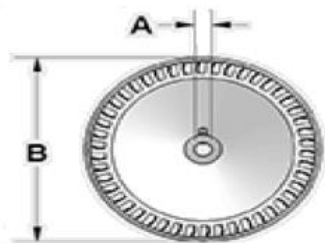

Wheel

Bearing, Bearing Bracket and Shaft

Motor Mount Platform

9210 VIB Duct Blower - Part# 9020302

Part Number	Description	Qty Required	Dimensions			
			A	B	C	D
R-6030007	Wheel, G10BD-52-3/4-RH-LCD	1	3/4"	11-9/16"	10-13/16"	N/A
R-2100392	Shaft, 3/4 X 17-5/8, 2KWY	1	3/4"	17-5/8"	N/A	2 KwY
R-B-6080003	Bearing Bracket Assembly, G10 B/B (c/w bearing and sleeve)	2	3/4"	5-7/16"	N/A	N/A
R-B-8100000	Ball Bearing, 3/4" Complete with Rubber Sleeve	2		N/A	N/A	N/A
R-B-3000175	9210, DOOR	2	N/A	N/A	N/A	N/A
R-B-3140049	9210 Vib Base Side LH	1	N/A	N/A	N/A	N/A
R-B-3140050	9210 Vib Base Side RH	1	N/A	N/A	N/A	N/A
R-B-6110015-C	Motor Bracket G10,310,710,SIS-10,GT10,9210-2V,9210V	1	N/A	13-5/16"	Type - B	2 HP Max
R-B-7010038	Parts Bag, clip,mtr brkt Hardware	1	N/A	N/A	N/A	N/A

Wheel

Bearing, Bearing Bracket and Shaft

Motor Mount Platform

9212 VIB Duct Blower - Part# 9020303

Part Number	Description	Qty Required	Dimensions			
			A	B	C	D
R-6030018	Wheel, G12BD-58-1-RH-RCD-LH-LCD	1	1"	12-7/8"	12-13/16"	N/A
R-2100037	Shaft, 1 X 23-1/2", 2KWY	1	1"	23-1/2"	N/A	2 KwY
R-B-6080007	Bearing Bracket Assembly, G15 B/B (c/w bearing and sleeve)	2	1"	6-1/8"	N/A	N/A
R-B-8100001	Ball Bearing, 1" Complete with Rubber Sleeve	2	1"	N/A	N/A	N/A
R-B-3000081	9212, Door	2	1"	N/A	N/A	N/A
R-B-3140051	9212 Vib Base Side LH	1	N/A	N/A	N/A	N/A
R-B-3140052	9212 Vib Base Side RH	1	N/A	N/A	N/A	N/A
R-B-3180021	9212 vib Mtr P'Form	1	N/A	N/A	N/A	N/A
R-B-7010018	Parts Bag,9212/9218 Vib	1	N/A	N/A	N/A	N/A