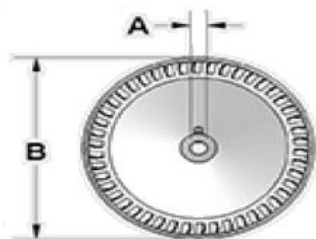

9209 VIB Duct Blower - Part# 9020301

Part Number	Description	Qty Required	Dimensions			
			A	B	C	D
R-6030003	Wheel, G9BD-46-3/4-RH-LCD	1	3/4"	10-1/4"	9-9/16"	N/A
R-2100391	Shaft, 3/4 X 16-5/16, 2KWY	1	3/4"	16-5/16"	N/A	2 KwY
R-B-6080002	Bearing Bracket Assembly, G9 B/B (c/w bearing and sleeve)	2	3/4"	N/A	N/A	N/A
R-B-8100000	Ball Bearing, 3/4" Complete with Rubber Sleeve	2	3/4"	N/A	N/A	N/A
R-B-3000069	9209 DOOR	2	N/A	N/A <td N/A	N/A	
R-B-3140047	9209 Vib Base Side LH	1	N/A	N/A	N/A	N/A
R-B-3140048	9209 Vib Base Side RH	1	N/A	N/A	N/A	N/A
R-B-6110027	Motor Bracket, G9,309,709,SIS-9, 9209V,9209-2V	1	N/A	11-7/8"	Type - B	2 HP Max
R-B-7010038	Parts Bag, clip,mtr brkt Hardware	1	N/A	N/A	N/A	N/A

Wheel

Bearing, Bearing Bracket and Shaft

Motor Mount Platform

9210 VIB Duct Blower - Part# 9020302

Part Number	Description	Qty Required	Dimensions			
			A	B	C	D
R-6030007	Wheel, G10BD-52-3/4-RH-LCD	1	3/4"	11-9/16"	10-13/16"	N/A
R-2100392	Shaft, 3/4 X 17-5/8, 2KWY	1	3/4"	17-5/8"	N/A	2 KwY
R-B-6080003	Bearing Bracket Assembly, G10 B/B (c/w bearing and sleeve)	2	3/4"	5-7/16"	N/A	N/A
R-B-8100000	Ball Bearing, 3/4" Complete with Rubber Sleeve	2		N/A	N/A	N/A
R-B-3000175	9210, DOOR	2	N/A	N/A	N/A	N/A
R-B-3140049	9210 Vib Base Side LH	1	N/A	N/A	N/A	N/A
R-B-3140050	9210 Vib Base Side RH	1	N/A	N/A	N/A	N/A
R-B-6110015-C	Motor Bracket G10,310,710,SIS-10,GT10,9210-2V,9210V	1	N/A	13-5/16"	Type - B	2 HP Max
R-B-7010038	Parts Bag, clip,mtr brkt Hardware	1	N/A	N/A	N/A	N/A