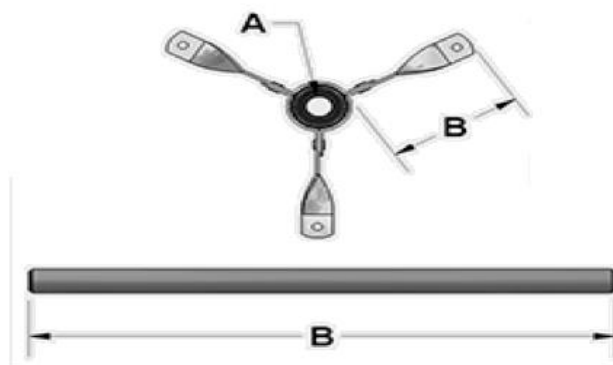

9209 VIB Duct Blower - Part# 9020301

Part Number	Description	Qty Required	Dimensions			
			A	B	C	D
R-6030003	Wheel, G9BD-46-3/4-RH-LCD	1	3/4"	10-1/4"	9-9/16"	N/A
R-2100391	Shaft, 3/4 X 16-5/16, 2KWY	1	3/4"	16-5/16"	N/A	2 KwY
R-B-6080002	Bearing Bracket Assembly, G9 B/B (c/w bearing and sleeve)	2	3/4"	N/A	N/A	N/A
R-B-8100000	Ball Bearing, 3/4" Complete with Rubber Sleeve	2	3/4"	N/A	N/A	N/A
R-B-3000069	9209 DOOR	2	N/A	N/A <td N/A	N/A	
R-B-3140047	9209 Vib Base Side LH	1	N/A	N/A	N/A	N/A
R-B-3140048	9209 Vib Base Side RH	1	N/A	N/A	N/A	N/A
R-B-6110027	Motor Bracket, G9,309,709,SIS-9, 9209V,9209-2V	1	N/A	11-7/8"	Type - B	2 HP Max
R-B-7010038	Parts Bag, clip,mtr brkt Hardware	1	N/A	N/A	N/A	N/A

Wheel

Bearing, Bearing Bracket and Shaft

Motor Mount Platform

9210 VIB Duct Blower - Part# 9020302

Part Number	Description	Qty Required	Dimensions			
			A	B	C	D
R-6030007	Wheel, G10BD-52-3/4-RH-LCD	1	3/4"	11-9/16"	10-13/16"	N/A
R-2100392	Shaft, 3/4 X 17-5/8, 2KWY	1	3/4"	17-5/8"	N/A	2 KwY
R-B-6080003	Bearing Bracket Assembly, G10 B/B (c/w bearing and sleeve)	2	3/4"	5-7/16"	N/A	N/A
R-B-8100000	Ball Bearing, 3/4" Complete with Rubber Sleeve	2		N/A	N/A	N/A
R-B-3000175	9210, DOOR	2	N/A	N/A	N/A	N/A
R-B-3140049	9210 Vib Base Side LH	1	N/A	N/A	N/A	N/A
R-B-3140050	9210 Vib Base Side RH	1	N/A	N/A	N/A	N/A
R-B-6110015-C	Motor Bracket G10,310,710,SIS-10,GT10,9210-2V,9210V	1	N/A	13-5/16"	Type - B	2 HP Max
R-B-7010038	Parts Bag, clip,mtr brkt Hardware	1	N/A	N/A	N/A	N/A