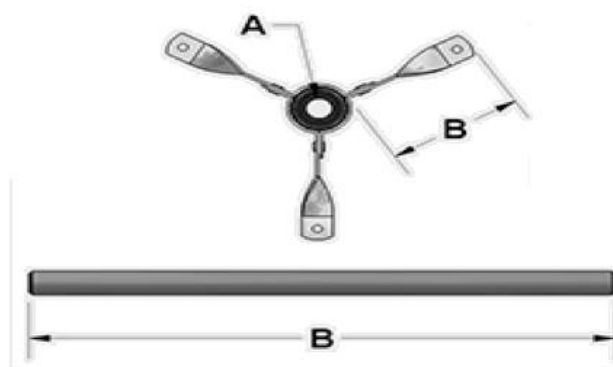

9209 VIB Duct Blower - Part# 9020301

Part Number	Description	Qty Required	Dimensions			
			A	B	C	D
R-6030003	Wheel, G9BD-46-3/4-RH-LCD	1	3/4"	10-1/4"	9-9/16"	N/A
R-2100391	Shaft, 3/4 X 16-5/16, 2KWY	1	3/4"	16-5/16"	N/A	2 KwY
R-B-6080002	Bearing Bracket Assembly, G9 B/B (c/w bearing and sleeve)	2	3/4"	N/A	N/A	N/A
R-B-8100000	Ball Bearing, 3/4" Complete with Rubber Sleeve	2	3/4"	N/A	N/A	N/A
R-B-3000069	9209 DOOR	2	N/A	N/A <td N/A	N/A	
R-B-3140047	9209 Vib Base Side LH	1	N/A	N/A	N/A	N/A
R-B-3140048	9209 Vib Base Side RH	1	N/A	N/A	N/A	N/A
R-B-6110027	Motor Bracket, G9,309,709,SIS-9, 9209V,9209-2V	1	N/A	11-7/8"	Type - B	2 HP Max
R-B-7010038	Parts Bag, clip,mtr brkt Hardware	1	N/A	N/A	N/A	N/A

Wheel

Bearing, Bearing Bracket and Shaft

Motor Mount Platform

9210 VIB Duct Blower - Part# 9020302

Part Number	Description	Qty Required	Dimensions			
			A	B	C	D
R-6030007	Wheel, G10BD-52-3/4-RH-LCD	1	3/4"	11-9/16"	10-13/16"	N/A
R-2100392	Shaft, 3/4 X 17-5/8, 2KWY	1	3/4"	17-5/8"	N/A	2 KwY
R-B-6080003	Bearing Bracket Assembly, G10 B/B (c/w bearing and sleeve)	2	3/4"	5-7/16"	N/A	N/A
R-B-8100000	Ball Bearing, 3/4" Complete with Rubber Sleeve	2		N/A	N/A	N/A
R-B-3000175	9210, DOOR	2	N/A	N/A	N/A	N/A
R-B-3140049	9210 Vib Base Side LH	1	N/A	N/A	N/A	N/A
R-B-3140050	9210 Vib Base Side RH	1	N/A	N/A	N/A	N/A
R-B-6110015-C	Motor Bracket G10,310,710,SIS-10,GT10,9210-2V,9210V	1	N/A	13-5/16"	Type - B	2 HP Max
R-B-7010038	Parts Bag, clip,mtr brkt Hardware	1	N/A	N/A	N/A	N/A