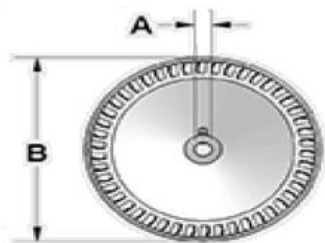

Wheel

Bearing, Bearing Bracket and Shaft

Motor Mount Platform

9215 VIB Duct Blower - Part# 9020304

Part Number	Description	Qty Required	Dimensions			
			A	B	C	D
R-6030028	Wheel, G15BD-70-1-RH-RCD-LH-LCD	1	1"	15-1/2"	15-1/16"	N/A
R-2100056	Shaft, 1 X 25, 2KWY	1	1"	25"	N/A	2 Kwy
R-B-6080008	Bearing Bracket Assembly, G15 B/B (c/w bearing and sleeve)	2	1"	N/A	N/A	N/A
R-B-8100001	Ball Bearing, 1 RCR/RCSM	2	1"	N/A	N/A	N/A
R-B-3000087	9215, Door	2	N/A	N/A	N/A	N/A
R-B-3140053	9215 Vib Base Side LH	1	N/A	N/A	N/A	N/A
R-B-3140054	9215 Vib Base Side RH	1	N/A	N/A	N/A	N/A
R-B-3180022	9215 VIB Motor Platform	1	N/A	N/A	N/A	N/A
R-B-7010018	Parts Bag	1	N/A	N/A	N/A	N/A

Wheel

Bearing, Bearing Bracket and Shaft

Motor Mount Platform

9218 VIB Duct Blower - Part# 9020305

Part Number	Description	Qty Required	Dimensions			
			A	B	C	D
R-6030031	Wheel, G18BD-52-1-RH-RCD-LH-LCD	1	1"	18-1/2"	18-1/2"	
R-2100052	Shaft, 1 X 32-1/8, 2KWY	1	1"	32-1/8"		2 Kwy
R-B-8100003	Cast Iron Pillow Block Bearing, 1'	2	1"			
R-B-3000092	9218, Door	2				
R-B-3180023	9218 Vib Motor Platform	1				
R-B-7010018	Parts Bag, 9212/9218 Vib	1				

Wheel

Bearing, Bearing Bracket and Shaft

Motor Mount Platform

9220 VIB Duct Blower - Part# 9020306

Part Number	Description	Qty Required	Dimensions			
			A	B	C	D
R-6030082	Wheel, G12BD-58-1-RH-RCD-LH-LCD	1	1-7/16"	18-3/4"	18-5/8"	N/A
R-2100115	Shaft, 1-7/16 X 39-1/4", 2KWY	1	1-7/16"	39-1/4"	N/A	3 Kwy
R-B-8100005	Cast Iron Pillow Block Bearing, 1-7/16	2	1-7/16"	N/A	N/A	N/A
R-B-3000100	9220, Door	2	N/A	N/A	N/A	N/A