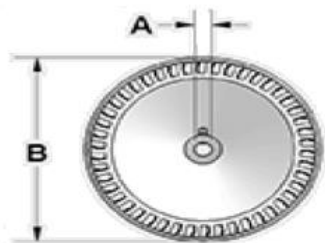

Wheel

Bearing, Bearing Bracket and Shaft

Motor Mount Platform

9215 VIB Duct Blower - Part# 9020304

Part Number	Description	Qty Required	Dimensions			
			A	B	C	D
R-6030028	Wheel, G15BD-70-1-RH-RCD-LH-LCD	1	1"	15-1/2"	15-1/16"	N/A
R-2100056	Shaft, 1 X 25, 2KWY	1	1"	25"	N/A	2 Kwy
R-B-6080008	Bearing Bracket Assembly, G15 B/B (c/w bearing and sleeve)	2	1"	N/A	N/A	N/A
R-B-8100001	Ball Bearing, 1 RCR/RCSM	2	1"	N/A	N/A	N/A
R-B-3000087	9215, Door	2	N/A	N/A	N/A	N/A
R-B-3140053	9215 Vib Base Side LH	1	N/A	N/A	N/A	N/A
R-B-3140054	9215 Vib Base Side RH	1	N/A	N/A	N/A	N/A
R-B-3180022	9215 VIB Motor Platform	1	N/A	N/A	N/A	N/A
R-B-7010018	Parts Bag	1	N/A	N/A	N/A	N/A

Wheel

Bearing, Bearing Bracket and Shaft

Motor Mount Platform

9218 VIB Duct Blower - Part# 9020305

Part Number	Description	Qty Required	Dimensions			
			A	B	C	D
R-6030031	Wheel, G18BD-52-1-RH-RCD-LH-LCD	1	1"	18-1/2"	18-1/2"	
R-2100052	Shaft, 1 X 32-1/8, 2KWY	1	1"	32-1/8"		2 Kwy
R-B-8100003	Cast Iron Pillow Block Bearing, 1'	2	1"			
R-B-3000092	9218, Door	2				
R-B-3180023	9218 Vib Motor Platform	1				
R-B-7010018	Parts Bag, 9212/9218 Vib	1				

Wheel

Bearing, Bearing Bracket and Shaft

Motor Mount Platform

9220 VIB Duct Blower - Part# 9020306

Part Number	Description	Qty Required	Dimensions			
			A	B	C	D
R-6030082	Wheel, G12BD-58-1-RH-RCD-LH-LCD	1	1-7/16"	18-3/4"	18-5/8"	N/A
R-2100115	Shaft, 1-7/16 X 39-1/4", 2KWY	1	1-7/16"	39-1/4"	N/A	3 Kwy
R-B-8100005	Cast Iron Pillow Block Bearing, 1-7/16	2	1-7/16"	N/A	N/A	N/A
R-B-3000100	9220, Door	2	N/A	N/A	N/A	N/A

Wheel

Bearing, Bearing Bracket and Shaft