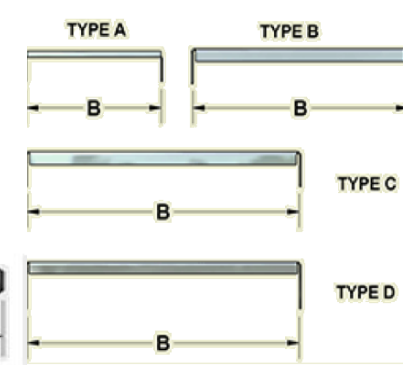

9209 VIB Duct Blower - Part# 9020301

Part Number	Description	Qty Required	Dimensions			
			A	B	C	D
R-6030003	Wheel, G9BD-46-3/4-RH-LCD	1	3/4"	10-1/4"	9-9/16"	N/A
R-2100391	Shaft, 3/4 X 16-5/16, 2KWY	1	3/4"	16-5/16"	N/A	2 KwY
R-B-6080002	Bearing Bracket Assembly, G9 B/B (c/w bearing and sleeve)	2	3/4"	N/A	N/A	N/A
R-B-8100000	Ball Bearing, 3/4" Complete with Rubber Sleeve	2	3/4"	N/A	N/A	N/A
R-B-3000069	9209 DOOR	2	N/A	N/A <td N/A	N/A	
R-B-3140047	9209 Vib Base Side LH	1	N/A	N/A	N/A	N/A
R-B-3140048	9209 Vib Base Side RH	1	N/A	N/A	N/A	N/A
R-B-6110027	Motor Bracket, G9,309,709,SIS-9, 9209V,9209-2V	1	N/A	11-7/8"	Type - B	2 HP Max
R-B-7010038	Parts Bag, clip,mtr brkt Hardware	1	N/A	N/A	N/A	N/A

Wheel

Bearing, Bearing Bracket and Shaft

Motor Mount Platform

9210 VIB Duct Blower - Part# 9020302

Part Number	Description	Qty Required	Dimensions			
			A	B	C	D
R-6030007	Wheel, G10BD-52-3/4-RH-LCD	1	3/4"	11-9/16"	10-13/16"	N/A
R-2100392	Shaft, 3/4 X 17-5/8, 2KWY	1	3/4"	17-5/8"	N/A	2 KwY
R-B-6080003	Bearing Bracket Assembly, G10 B/B (c/w bearing and sleeve)	2	3/4"	5-7/16"	N/A	N/A
R-B-8100000	Ball Bearing, 3/4" Complete with Rubber Sleeve	2		N/A	N/A	N/A
R-B-3000175	9210, DOOR	2	N/A	N/A	N/A	N/A
R-B-3140049	9210 Vib Base Side LH	1	N/A	N/A	N/A	N/A
R-B-3140050	9210 Vib Base Side RH	1	N/A	N/A	N/A	N/A
R-B-6110015-C	Motor Bracket G10,310,710,SIS-10,GT10,9210-2V,9210V	1	N/A	13-5/16"	Type - B	2 HP Max
R-B-7010038	Parts Bag, clip,mtr brkt Hardware	1	N/A	N/A	N/A	N/A