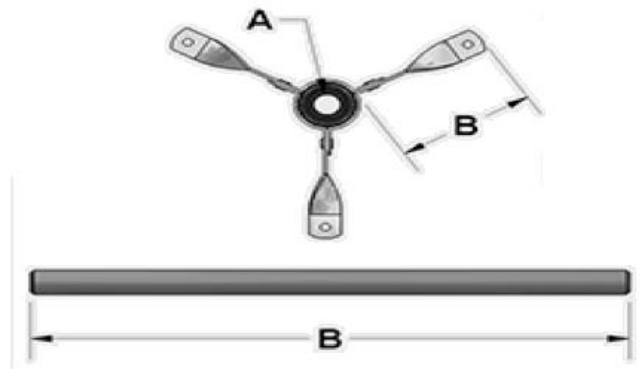

Wheel

Bearing, Bearing Bracket and Shaft

Motor Mount Platform

9212 VIB Duct Blower - Part# 9020303

Part Number	Description	Qty Required	Dimensions			
			A	B	C	D
R-6030018	Wheel, G12BD-58-1-RH-RCD-LH-LCD	1	1"	12-7/8"	12-13/16"	N/A
R-2100037	Shaft, 1 X 23-1/2", 2KWY	1	1"	23-1/2"	N/A	2 KwY
R-B-6080007	Bearing Bracket Assembly, G15 B/B (c/w bearing and sleeve)	2	1"	6-1/8"	N/A	N/A
R-B-8100001	Ball Bearing, 1" Complete with Rubber Sleeve	2	1"	N/A	N/A	N/A
R-B-3000081	9212, Door	2	1"	N/A	N/A	N/A
R-B-3140051	9212 Vib Base Side LH	1	N/A	N/A	N/A	N/A
R-B-3140052	9212 Vib Base Side RH	1	N/A	N/A	N/A	N/A
R-B-3180021	9212 vib Mtr P'Form	1	N/A	N/A	N/A	N/A
R-B-7010018	Parts Bag,9212/9218 Vib	1	N/A	N/A	N/A	N/A

Wheel

Bearing, Bearing Bracket and Shaft

Motor Mount Platform

9215 VIB Duct Blower - Part# 9020304

Part Number	Description	Qty Required	Dimensions			
			A	B	C	D
R-6030028	Wheel, G15BD-70-1-RH-RCD-LH-LCD	1	1"	15-1/2"	15-1/16"	N/A
R-2100056	Shaft, 1 X 25, 2KWY	1	1"	25"	N/A	2 Kwy
R-B-6080008	Bearing Bracket Assembly, G15 B/B (c/w bearing and sleeve)	2	1"	N/A	N/A	N/A
R-B-8100001	Ball Bearing, 1 RCR/RCSM	2	1"	N/A	N/A	N/A
R-B-3000087	9215, Door	2	N/A	N/A	N/A	N/A
R-B-3140053	9215 Vib Base Side LH	1	N/A	N/A	N/A	N/A
R-B-3140054	9215 Vib Base Side RH	1	N/A	N/A	N/A	N/A
R-B-3180022	9215 VIB Motor Platform	1	N/A	N/A	N/A	N/A
R-B-7010018	Parts Bag	1	N/A	N/A	N/A	N/A

Wheel

Bearing, Bearing Bracket and Shaft

Motor Mount Platform

9218 VIB Duct Blower - Part# 9020305

Part Number	Description	Qty Required	Dimensions			
			A	B	C	D
R-6030031	Wheel, G18BD-52-1-RH-RCD-LH-LCD	1	1"	18-1/2"	18-1/2"	
R-2100052	Shaft, 1 X 32-1/8, 2KWY	1	1"	32-1/8"		2 Kwy
R-B-8100003	Cast Iron Pillow Block Bearing, 1'	2	1"			
R-B-3000092	9218, Door	2				
R-B-3180023	9218 Vib Motor Platform	1				
R-B-7010018	Parts Bag, 9212/9218 Vib	1				