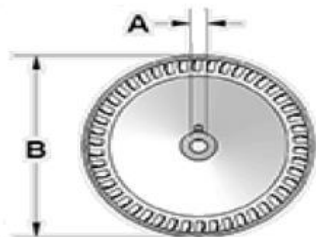

9209 VIB Duct Blower - Part# 9020301

Part Number	Description	Qty Required	Dimensions			
			A	B	C	D
R-6030003	Wheel, G9BD-46-3/4-RH-LCD	1	3/4"	10-1/4"	9-9/16"	N/A
R-2100391	Shaft, 3/4 X 16-5/16, 2KWY	1	3/4"	16-5/16"	N/A	2 KwY
R-B-6080002	Bearing Bracket Assembly, G9 B/B (c/w bearing and sleeve)	2	3/4"	N/A	N/A	N/A
R-B-8100000	Ball Bearing, 3/4" Complete with Rubber Sleeve	2	3/4"	N/A	N/A	N/A
R-B-3000069	9209 DOOR	2	N/A	N/A <td N/A	N/A	
R-B-3140047	9209 Vib Base Side LH	1	N/A	N/A	N/A	N/A
R-B-3140048	9209 Vib Base Side RH	1	N/A	N/A	N/A	N/A
R-B-6110027	Motor Bracket, G9,309,709,SIS-9, 9209V,9209-2V	1	N/A	11-7/8"	Type - B	2 HP Max
R-B-7010038	Parts Bag, clip,mtr brkt Hardware	1	N/A	N/A	N/A	N/A

Wheel

Bearing, Bearing Bracket and Shaft

Motor Mount Platform

9210 VIB Duct Blower - Part# 9020302

Part Number	Description	Qty Required	Dimensions			
			A	B	C	D
R-6030007	Wheel, G10BD-52-3/4-RH-LCD	1	3/4"	11-9/16"	10-13/16"	N/A
R-2100392	Shaft, 3/4 X 17-5/8, 2KWY	1	3/4"	17-5/8"	N/A	2 KwY
R-B-6080003	Bearing Bracket Assembly, G10 B/B (c/w bearing and sleeve)	2	3/4"	5-7/16"	N/A	N/A
R-B-8100000	Ball Bearing, 3/4" Complete with Rubber Sleeve	2		N/A	N/A	N/A
R-B-3000175	9210, DOOR	2	N/A	N/A	N/A	N/A
R-B-3140049	9210 Vib Base Side LH	1	N/A	N/A	N/A	N/A
R-B-3140050	9210 Vib Base Side RH	1	N/A	N/A	N/A	N/A
R-B-6110015-C	Motor Bracket G10,310,710,SIS-10,GT10,9210-2V,9210V	1	N/A	13-5/16"	Type - B	2 HP Max
R-B-7010038	Parts Bag, clip,mtr brkt Hardware	1	N/A	N/A	N/A	N/A