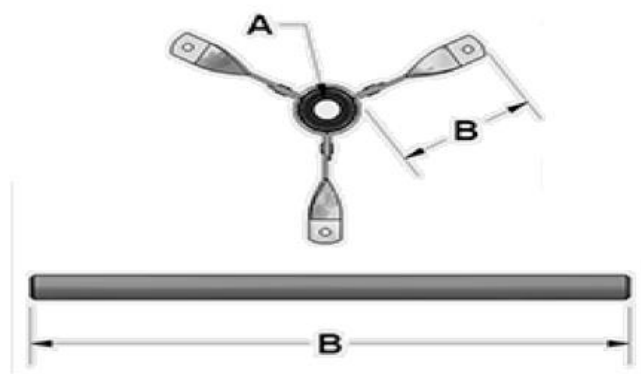

Wheel

Bearing, Bearing Bracket and Shaft

Motor Mount Platform

9212 VIB Duct Blower - Part# 9020303

Part Number	Description	Qty Required	Dimensions			
			A	B	C	D
R-6030018	Wheel, G12BD-58-1-RH-RCD-LH-LCD	1	1"	12-7/8"	12-13/16"	N/A
R-2100037	Shaft, 1 X 23-1/2", 2KWY	1	1"	23-1/2"	N/A	2 KwY
R-B-6080007	Bearing Bracket Assembly, G15 B/B (c/w bearing and sleeve)	2	1"	6-1/8"	N/A	N/A
R-B-8100001	Ball Bearing, 1" Complete with Rubber Sleeve	2	1"	N/A	N/A	N/A
R-B-3000081	9212, Door	2	1"	N/A	N/A	N/A
R-B-3140051	9212 Vib Base Side LH	1	N/A	N/A	N/A	N/A
R-B-3140052	9212 Vib Base Side RH	1	N/A	N/A	N/A	N/A
R-B-3180021	9212 vib Mtr P'Form	1	N/A	N/A	N/A	N/A
R-B-7010018	Parts Bag,9212/9218 Vib	1	N/A	N/A	N/A	N/A

Wheel

Bearing, Bearing Bracket and Shaft

Motor Mount Platform

9215 VIB Duct Blower - Part# 9020304

Part Number	Description	Qty Required	Dimensions			
			A	B	C	D
R-6030028	Wheel, G15BD-70-1-RH-RCD-LH-LCD	1	1"	15-1/2"	15-1/16"	N/A
R-2100056	Shaft, 1 X 25, 2KWY	1	1"	25"	N/A	2 Kwy
R-B-6080008	Bearing Bracket Assembly, G15 B/B (c/w bearing and sleeve)	2	1"	N/A	N/A	N/A
R-B-8100001	Ball Bearing, 1 RCR/RCSM	2	1"	N/A	N/A	N/A
R-B-3000087	9215, Door	2	N/A	N/A	N/A	N/A
R-B-3140053	9215 Vib Base Side LH	1	N/A	N/A	N/A	N/A
R-B-3140054	9215 Vib Base Side RH	1	N/A	N/A	N/A	N/A
R-B-3180022	9215 VIB Motor Platform	1	N/A	N/A	N/A	N/A
R-B-7010018	Parts Bag	1	N/A	N/A	N/A	N/A