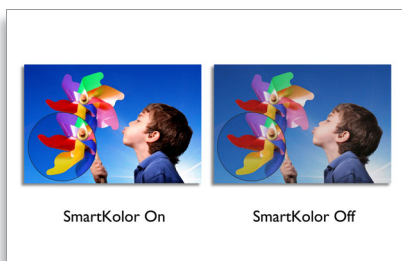

Art of elegance

- Sophisticated design that expresses your lifestyle
- Aluminum die-cast base embodies purity of form
- Superb two tone glossy finish
- Cool SmartTouch controls

Art of performance

- LED technology for brilliant images
- SmartContrast 20000000:1 for incredible rich black details
- SmartImage optimized for ease of use
- 16:9 Full HD display for best viewing experience
- Fast response time up to 2ms
- SmartKolor for rich vibrant images
- SmartTxt for a optimized reading experience

Greener everyday

- Mercury Free eco-friendly display

2012 ■

PHILIPS

sense and simplicity

Highlights

LED technology

White LED's are solid state devices which light up to full, consistent brightness faster saving startup time. LED's are free from mercury content which allows for eco-friendly recycling and disposal process. LED's allow for better dimming control of LCD backlight, resulting in super high contrast ratio. It also gives superior color reproduction thanks to consistent brightness across the screen.

SmartContrast ratio 20000000:1

You want the LCD flat display with the highest contrast and most vibrant images. Philips advanced video processing combined with unique extreme dimming and backlight boosting technology results in vibrant images. SmartContrast will increase the contrast with excellent blacklevel and accurate rendition of dark shades and colors. It gives a bright, lifelike picture with high contrast and vibrant colors.

SmartKolor

SmartKolor is a sophisticated color extension technology that is able to enhance visual color

range of the display. By boosting RGB gain level of the display, this feature enables you to have rich, vibrant images for experiencing outstanding photos and videos.