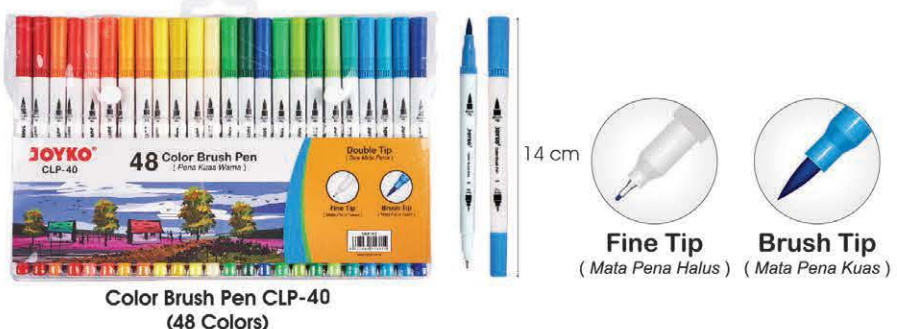

Color Brush Pen CLP-06
(12 Colors)

Color Brush Pen CLP-07
(24 Colors)

Color Brush Pen CLP-39
(36 Colors)

Color Brush Pen CLP-40
(48 Colors)

	Case Size	Packing
Color Brush Pen CLP-06	16.5 x 13.7 x 1 cm	24 sets x 6 bxs
Color Brush Pen CLP-07	26.5 x 16.5 x 1.1cm	12 sets x 6 bxs
Color Brush Pen CLP-39	20.5 x 16.5 x 2.2cm	8 sets x 6 bxs
Color Brush Pen CLP-40	28 x 16.5 x 2.2 cm	6 sets x 6 bxs