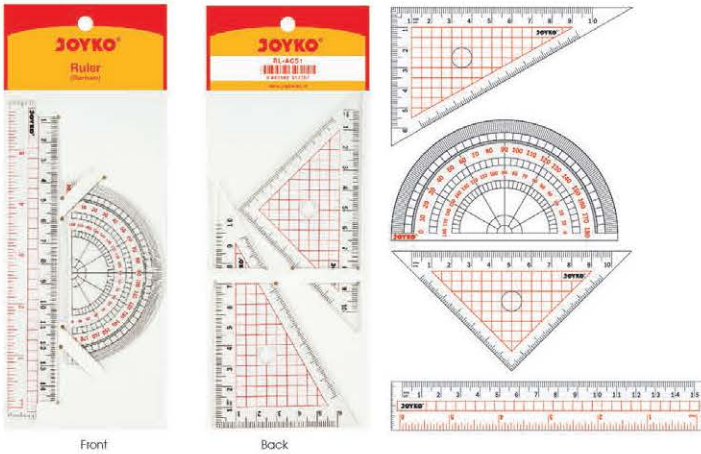

Acrylic Ruler RL-ACP

Size	Packing
10.2 x 5.6 cm	25 pcs x 24 bxs

Acrylic Ruler RL-ACS1

Case Size	Packing
16.8 x 8.2 cm	25 pcs x 12 bxs