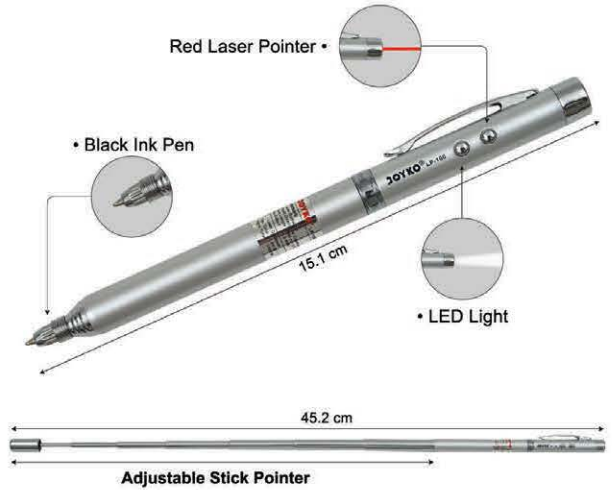

3 Extra battery LR41

Pointer LP-100

Size	Packing
17.9 x 3.8 x 1.9 cm	50 pcs x 4 bxs

Battery Included
2 x AAA Battery

NEW

Pointer LP-101

Size	Packing
15.9 x 1.7 x 1.9 cm	10 pcs x 10 bxs

Loose Leaf A5