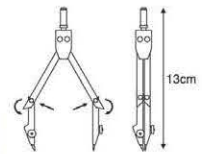

Math Set MS-407

Case Size	Packing
19.9 x 7.7 x 2.1 cm	12 sets X 10 bxs

Math Set MS-408

Case Size	Packing
14.2 x 4 x 1.9 cm	24 sets X 6 bxs

NEW

Math Set MS-410

Case Size	Packing
5.6 x 15.5 x 1.8 cm	12 sets X 24 bxs