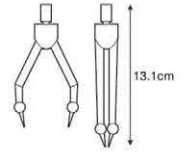

Math Set MS-408

Case Size	Packing
14.2 x 4 x 1.9 cm	24 sets X 6 bxs