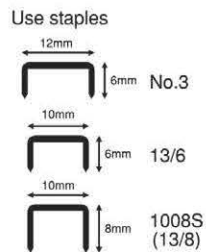

GUN TACKER

Gun Tacker GT-700

Size	Packing
14.5 x 8.1 x 2.6 cm	12 pcs x 6 bxs