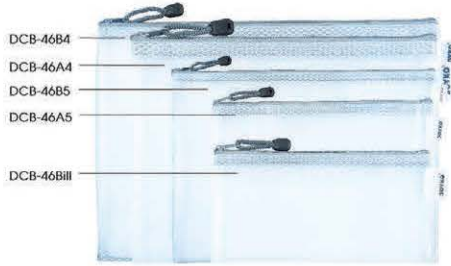

NEW

Document Bag DCB-46

Item	Size	Packing
DCB-46Bill	23 x 11.8 cm	12 pcs x 25 packs x 2 bxs
DCB-46A5	23.8 x 18.2 cm	12 pcs x 20 packs x 2 bxs
DCB-46B5	28.5 x 20.8 cm	12 pcs x 20 packs x 2 bxs
DCB-46A4	33.4 x 24.4 cm	12 pcs x 15 packs x 2 bxs
DCB-46B4	37.6 x 28.9 cm	12 pcs x 10 packs x 2 bxs