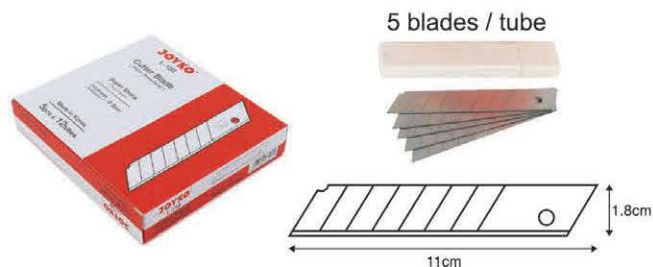

Cutter Blade L-150 (0.5mm)

Size	Packing
11 cm x 1.8 cm x 0.5 mm	12 tubes x 40 bxs (40 dz)