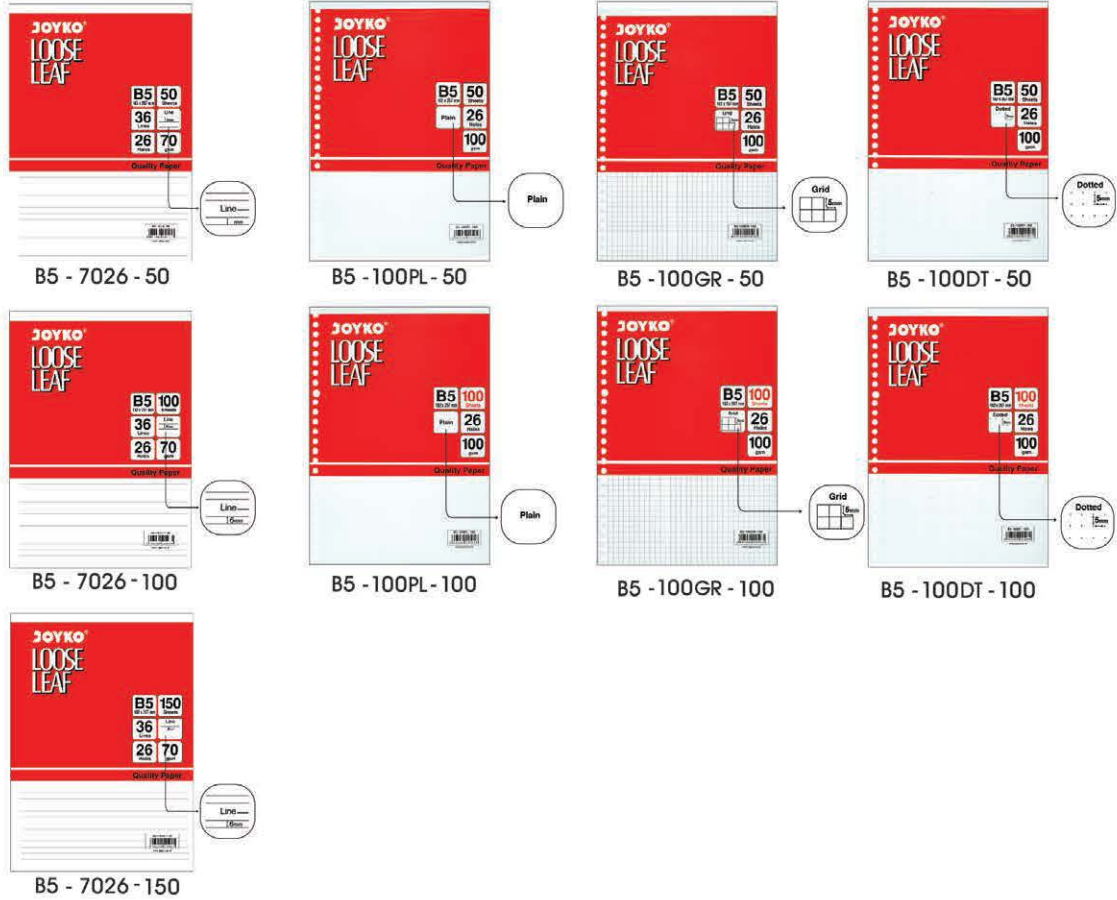

Loose Leaf B5

Item	Size	Sheets	Packing
B5 - 7026 - 50	18.2 x 25.7cm	50	160 packs
B5 - 7026 - 100	18.2 x 25.7cm	100	80 packs
B5 - 7026 - 150	18.2 x 25.7cm	150	60 packs
B5 - 100PL - 50	18.2 x 25.7cm	50	120 packs
B5 - 100PL - 100	18.2 x 25.7cm	100	60 packs
B5 - 100GR - 50	18.2 x 25.7cm	50	120 packs
B5 - 100GR - 100	18.2 x 25.7cm	100	60 packs
B5 - 100DT - 50	18.2 x 25.7cm	50	120 packs
B5 - 100DT - 100	18.2 x 25.7cm	100	60 packs