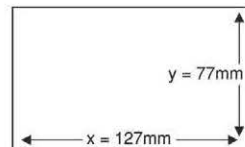

Memo Stick MMS-655P (Pastel Color)

Size	Quantity Per Pack	Packing
127 mm x 77 mm	100 sheets	12 packs x 24 bxs