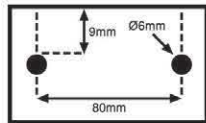

Capacity of Punch : 4.55 mm

Punch P-95

Size	Packing
25.3 x 7 x 21.5 cm	12 pcs