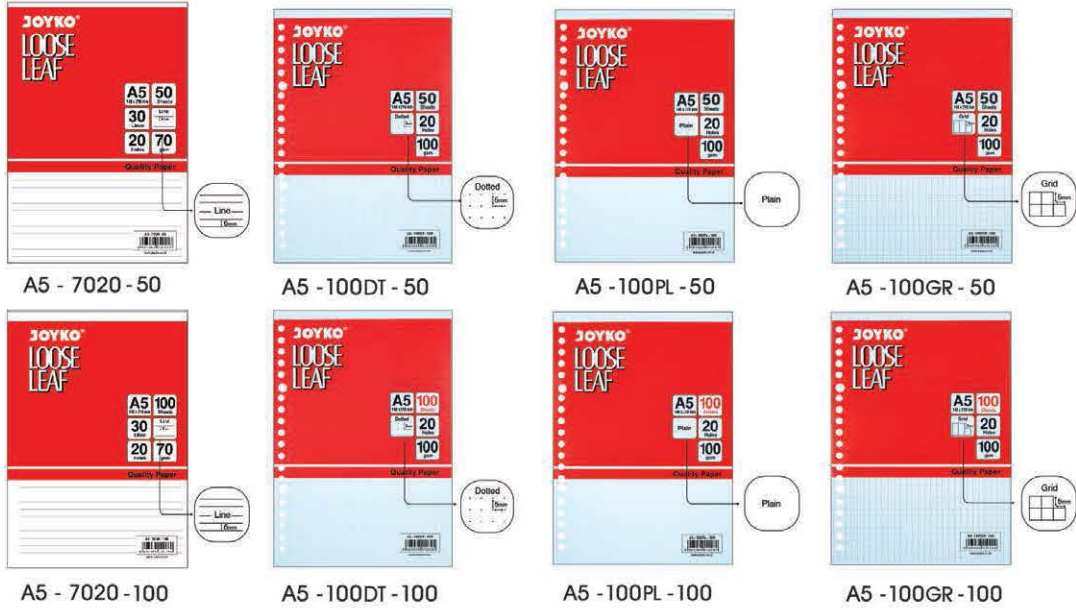

3 Extra battery LR41

Pointer LP-100

Size	Packing
17.9 x 3.8 x 1.9 cm	50 pcs x 4 bxs

Battery Included
2 x AAA Battery

NEW

Pointer LP-101

Size	Packing
15.9 x 1.7 x 1.9 cm	10 pcs x 10 bxs

Loose Leaf A5