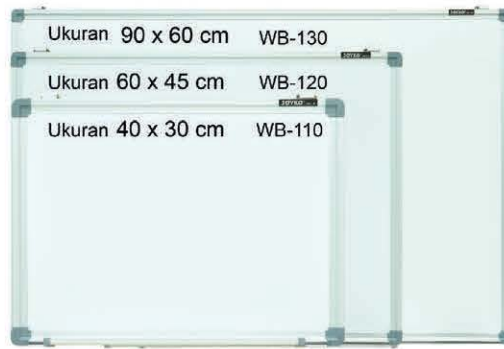

WHITEBOARD

JOYKO®

(Magnet not included)

	Size	Packing
WB-110	40 x 30 cm	12 pcs
WB-120	60 x 45 cm	8 pcs
WB-130	90 x 60 cm	6 pcs

Whiteboard WBS-10

Size	Packing
28 x 38cm	20 sets x 2 bxs

Bag SHSB-2723CT-14

Bag SHSB-3033