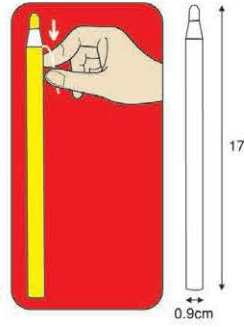

PENCIL

JOYKO®

PENCIL GLASS

Pencil Glass PG-100					Shape		
Size	Color				Diameter	Packing	
17 cm	○	●	●	●	●	0.9 cm	12 grs