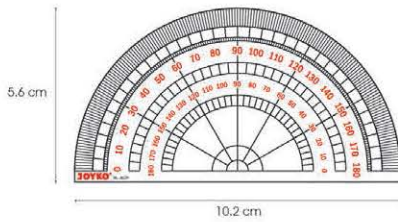

RULER

	Size	Packing
Acrylic Ruler RL-AC15 (15 cm)	16 x 3 cm	25 pcs x 24 bxs
Acrylic Ruler RL-AC20 (20 cm)	21 x 3 cm	25 pcs x 12 bxs
Acrylic Ruler RL-AC30 (30 cm)	31 x 3 cm	12 pcs x 80 bxs

Acrylic Ruler RL-ACP

Size	Packing
10.2 x 5.6 cm	25 pcs x 24 bxs

Acrylic Ruler RL-ACS1

Case Size	Packing
16.8 x 8.2 cm	25 pcs x 12 bxs

	Size	Packing
Ruler RL-P15 (15 cm)	16 x 3.2 cm	24 pcs x 100 bxs
Ruler RL-P20 (20 cm)	21 x 2.8 cm	24 pcs x 50 bxs
Ruler RL-P30 (30 cm)	30.7 x 2.7 cm	12 pcs x 80 bxs