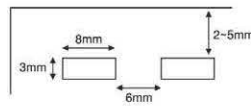

Binder Note B5-TSPL-M131

Size	Packing	Loose Leaf	Index	Pocket
21.8 x 27.7 x 2.8 cm	72 pcs	10 sheets	5 sheets	1 pcs

Binder Note B5-TSPL-M138

Size	Packing	Loose Leaf	Index	Pocket
21.8 x 27.7 x 2.8 cm	72 pcs	10 sheets	5 sheets	1 pcs

Computer Binder SC-1301

Size	Packing
40 x 28.5 x 3.9 cm	24 pcs

Computer Binder SC-1301-9

Size	Packing
26.5 x 28.5 x 3.9 cm	24 pcs

Binding Machine BM-A-B4

Max Punching	: 15 sheets (80 gsm)
Max Document Size	: B4 (360 mm)
Range of Margin Control Knob	: 2 - 5 mm
Holes of Punch	: 1~24 holes
Ring Type	: Ring Plastic Comb
Size	: 51 x 38 x 20 cm
Packing	: 2 pcs