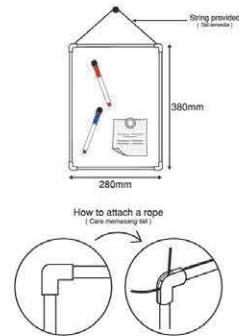

WHITEBOARD

JOYKO®

(Magnet not included)

	Size	Packing
WB-110	40 x 30 cm	12 pcs
WB-120	60 x 45 cm	8 pcs
WB-130	90 x 60 cm	6 pcs

Whiteboard WBS-10

Size	Packing
28 x 38cm	20 sets x 2 bxs

Bag SHSB-2723CT-14

Bag SHSB-3033