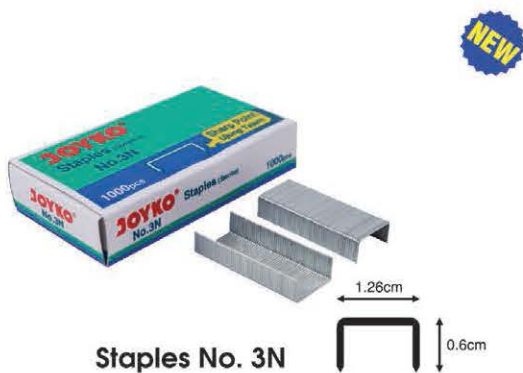

Staples No. 3N

Size	Packing
3.6 x 6.7 x 1.5 cm	20 small bxs x 25 big bxs