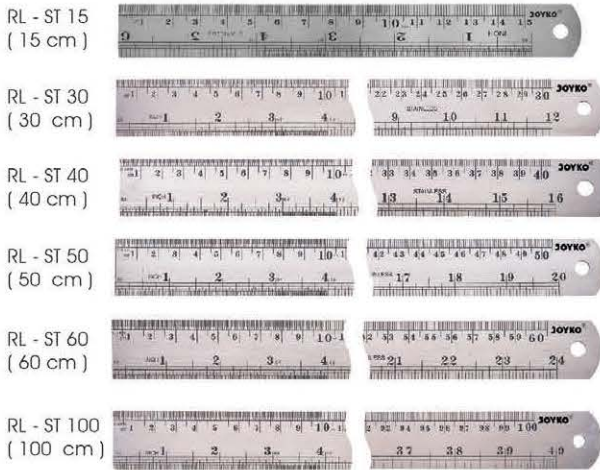

Ruler (Stainless)

Item	Size	Packing
15 cm	17.2 x 2 cm	12 pcs x 100 bxs
30 cm	33.2 x 2.9 cm	12 pcs x 25 bxs
40 cm	44.3 x 2.9 cm	12 pcs x 20 bxs
50 cm	53 x 2.9 cm	12 pcs x 20 bxs
60 cm	63 x 2.9 cm	12 pcs x 20 bxs
100 cm	103 x 2.9 cm	12 pcs x 10 bxs