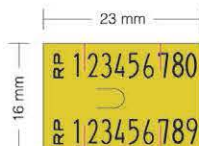

600 labels/ roll

Label LB-P2CY (2 baris, Cah-Cah, yellow)

Size	Packing
23 x 16 mm	10 rolls x 10 packs x 5 bxs