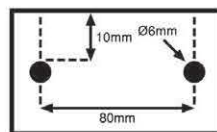

Punch 40

Capacity of Punch : 2.05 mm

Size	Color	Packing
11 x 7.5 x 9 cm		60 pcs