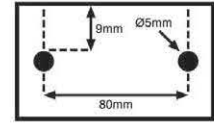

Pianica PNC-20

Pianica PNC-21

	Size	Packing
Pianica PNC-20	42.2 x 10.3 x 5.3 cm	12 pcs
Pianica PNC-21	42.2 x 10.3 x 5.3 cm	12 pcs

Punch 30

Capacity of Punch : 1.5 mm

Size	Color	Packing
10.5 x 5.6 x 3 cm		12 pcs x 10 bxs