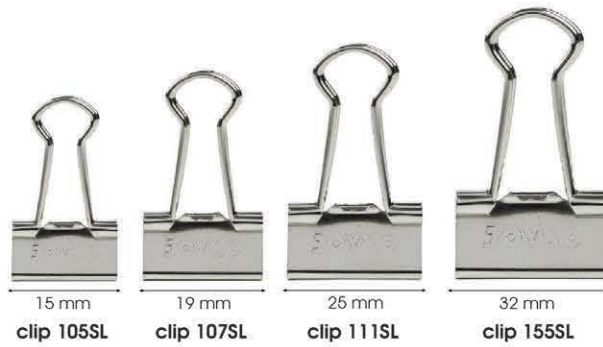

Packing

12 sets x 12 bxs

Brush BR-10

No	Brush Size (L x W)	Total Length	Packing
00	0.8 x 0.2 cm	18.1 cm	12 dz x 20 bxs
0	0.6 x 0.3 cm	17.7 cm	12 dz x 20 bxs
1	0.7 x 0.3 cm	17.8 cm	12 dz x 20 bxs
2	0.7 x 0.4 cm	17.8 cm	12 dz x 20 bxs
3	0.8 x 0.4 cm	18 cm	12 dz x 20 bxs
4	1.1 x 0.6 cm	18.5 cm	12 dz x 20 bxs
5	1.3 x 0.7 cm	18.2 cm	12 dz x 20 bxs
6	1.5 x 0.9 cm	18.5 cm	12 dz x 20 bxs
7	1.7 x 0.9 cm	19 cm	12 dz x 20 bxs
8	1.9 x 0.9 cm	19.5 cm	12 dz x 20 bxs
9	1.9 x 1 cm	19.1 cm	12 dz x 9 bxs
10	1.2 x 1.9 cm	18.6 cm	12 dz x 9 bxs
11	2.2 x 1.4 cm	19.5 cm	12 dz x 9 bxs
12	2.6 x 1.7 cm	19.9 cm	12 dz x 9 bxs

	Size	Packing
Binder Clip 105FC1	15 mm	60 pcs x 96 drums
Binder Clip 107FC1	19 mm	40 pcs x 96 drums
Binder Clip 111FC1	25 mm	48 pcs x 48 drums
Binder Clip 155FC1	32 mm	24 pcs x 48 drums

	Size	Packing
Binder Clip 107FC2	19 mm	40 pcs x 96 drums
Binder Clip 111FC2	25 mm	48 pcs x 48 drums
Binder Clip 155FC2	32 mm	24 pcs x 48 drums

	Size	Packing
Binder Clip 105PTL	15 mm	60 pcs x 96 drums
Binder Clip 107PTL	19 mm	40 pcs x 96 drums
Binder Clip 111PTL	25 mm	48 pcs x 48 drums
Binder Clip 155PTL	32 mm	24 pcs x 48 drums

CLIP

JOYKO®

NEW

	Size	Packing
Binder Clip 105RG	15 mm	60 pcs x 96 drums
Binder Clip 107RG	19 mm	40 pcs x 96 drums
Binder Clip 111RG	25 mm	48 pcs x 48 drums
Binder Clip 155RG	32 mm	24 pcs x 48 drums

NEW

	Size	Packing
Binder Clip 105SL	15 mm	60 pcs x 96 drums
Binder Clip 107SL	19 mm	40 pcs x 96 drums
Binder Clip 111SL	25 mm	48 pcs x 48 drums
Binder Clip 155SL	32 mm	24 pcs x 48 drums

NEW

Binder Clip H107RG