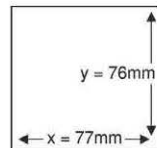

Memo Stick MMS-654P (Pastel Color)

Size	Quantity Per Pack	Packing
77 mm x 76 mm	100 sheets	12 packs x 32 bxs