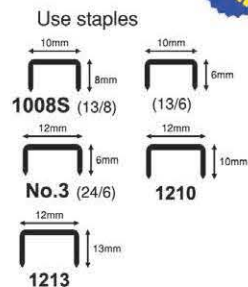

Gun Tacker GT-702

Size	Packing
16.9 x 10 x 2.7 cm	12 pcs x 2 bxs