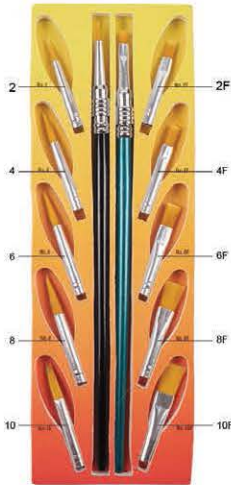

Computer Binder SC-1301

Size	Packing
40 x 28.5 x 3.9 cm	24 pcs

Computer Binder SC-1301-9

Size	Packing
26.5 x 28.5 x 3.9 cm	24 pcs

Binding Machine BM-A-B4

Max Punching	: 15 sheets (80 gsm)
Max Document Size	: B4 (360 mm)
Range of Margin Control Knob	: 2 - 5 mm
Holes of Punch	: 1~24 holes
Ring Type	: Ring Plastic Comb
Size	: 51 x 38 x 20 cm
Packing	: 2 pcs

Binding Machine BM-24-B4

Max Punching	: 20 sheets (80 gsm)
Max Binding	: 450 pages (50 mm)
Max Document Size	: B4 (360 mm)
Range of Margin Control Knob	: 2 - 5 mm
Holes of Punch	: 1~24 holes
Ring Type	: Ring Plastic Comb
Size	: 51 x 38 x 20 cm
Packing	: 2 pcs

Brush BR-1

No	Brush Size (L x W)	Total Length
2	1 x 0.3 cm	16.8 cm
4	1.5 x 0.35 cm	17.3 cm
6	1.8 x 0.45 cm	17.8 cm
8	1.6 x 1 cm	18.5 cm
10	2.1 x 0.6 cm	19.2 cm
12	1.9 x 1.2 cm	19.9 cm

Packing

12 sets x 20 bxs