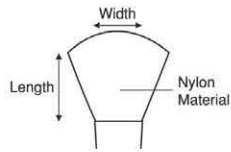

BRUSH

JOYKO®

NEW

Brush BR-10-3

No	Brush Size (L x W)	Total Length
0	0.9 x 0.2 cm	17.1 cm
4	1.1 x 0.2 cm	17.1 cm
8	0.8 x 0.3 cm	17.7 cm

Packing

24 sets x 10 bxs