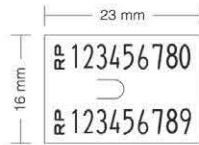

600 labels/ roll

Label LB-P2LN (2 baris)

Size	Packing
23 x 16 mm	10 rolls x 10 packs x 5 bxs