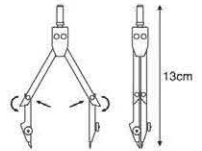

NEW

Math Set MS-411

Case Size	Packing
5.7 x 15.5 x 1.8 cm	12 sets X 24 bxs

NEW

Math Set MS-412

Case Size	Packing
18.4 x 7.9 x 2 cm	12 sets X 12 bxs

Math Set MS-413

Case Size	Packing
18.4 x 7.9 x 2 cm	12 sets X 12 bxs