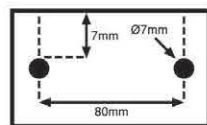

Size	Color	Packing
10.2 x 4.6 x 5.8 cm		12 pcs x 10 bxs

Punch 40

Capacity of Punch : 2.05 mm

Size	Color	Packing
11 x 7.5 x 9 cm		60 pcs

Punch 40XL

Capacity of Punch : 1.1 mm

Size	Color	Packing
11.4 x 8.2 x 8.9 cm		12 pcs x 5 bxs