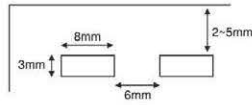

Binding Machine BM-A-B4

Max Punching	: 15 sheets (80 gsm)
Max Document Size	: B4 (360 mm)
Range of Margin Control Knob	: 2 - 5 mm
Holes of Punch	: 1~24 holes
Ring Type	: Ring Plastic Comb
Size	: 51 x 38 x 20 cm
Packing	: 2 pcs