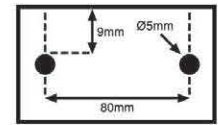

Punch 30XL

Capacity of Punch : 1.25 mm

Size	Color	Packing
10.2 x 4.6 x 5.8 cm		12 pcs x 10 bxs