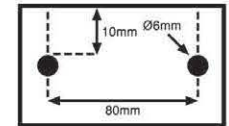

Punch 40XL

Capacity of Punch : 1.1 mm

Size	Color	Packing
11.4 x 8.2 x 8.9 cm		12 pcs x 5 bxs