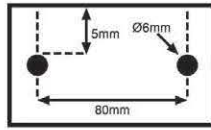

Punch 30

Capacity of Punch : 1.5 mm

Size	Color	Packing
10.5 x 5.6 x 3 cm		12 pcs x 10 bxs