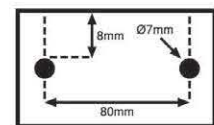

Punch 85B

Capacity of Punch : 3.4 mm

Size	Packing
10.8 x 14.6 x 6.7 cm	24 pcs