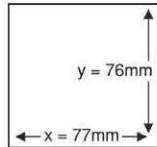

Memo Stick MMS-0654 (Fluorescent Color)

Size	Quantity Per Pack	Packing
77 mm x 76 mm	100 sheets	12 packs x 32 bxs