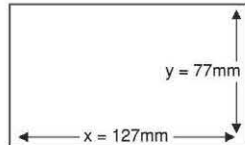

Memo Stick MMS-0655 (Fluorescent Color)

Size	Quantity Per Pack	Packing
127 mm x 77 mm	100 sheets	12 packs x 24 bxs