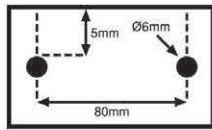

Punch 30B

Capacity of Punch : 1.5 mm

Size	Color	Packing
11 x 5 x 6 cm		12 pcs x 8 bxs