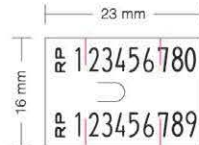

600 labels/ roll

Label LB-P2CC (2 baris, Cah-Cah)

Size	Packing
23 x 16 mm	10 rolls x 10 packs x 5 bxs