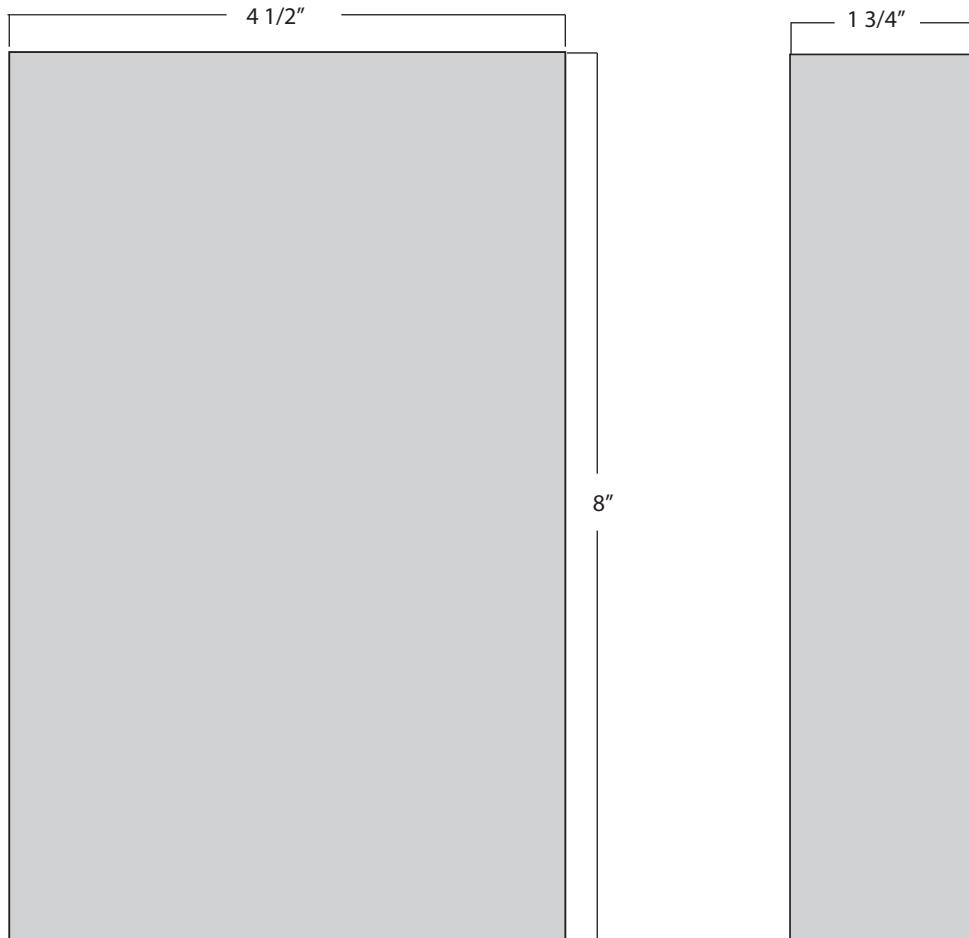

# K-BX458175

## Weldable Blank Box

Type: Blank

Dimensions: 4 1/2"W x 8"H x 1 3/4"D

Materials Available:

14 Gauge Steel .....K-BX458175

www.keedex.com • 714-993-4300

This rendering is NOT to scale and dimensions are NOT exact. For precise technical information, please refer to the template for the lock you are using.