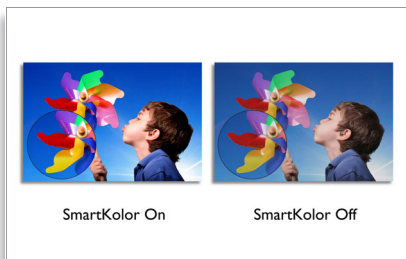

SmartKolor

SmartKolor is a sophisticated colour extension technology that is able to enhance the visual colour range of the display. By boosting the RGB gain level of the display, you can achieve rich, vibrant images to experience outstanding photos and videos.