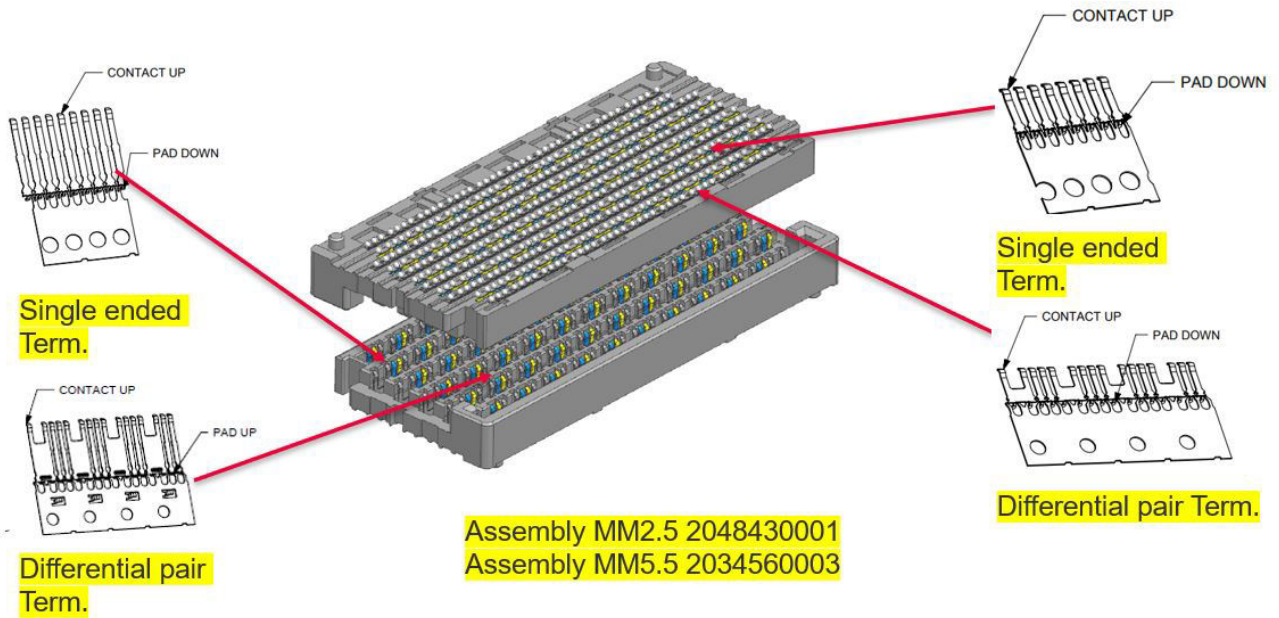

Product Change Notification

Date Issued :	October 11, 2022	PCN Number :	512724
Reason for Change :	Capacity change or tool replacement		
Description of Change :	This notification is to inform you about set of tooling is being added to meet the current and future demands of this product referenced below. There will be no changes in fit, form or function from additional tooling when compared to the existing tooling		
Reason for Short Notice :	Capacity Increase		
Assessment of Change :	Reliability Test Report/s		
Planned Implementation Date :	January 10, 2023		
Sample Availability Date:	October 05, 2022		
Internal Molex Qualification Date :	October 15, 2022		
Last date to request Samples by Customer :	October 20, 2022		
Traceability Code Markings/ Date :	Date code		

Before Picture

■ **Product image:**

After Picture

Overview

- Add plating line (st#23,st#24) in MXSH for MM2.5 and 5.5mm terminal plating

- Product Impact
 - No impact to fit, form or function

- Impact PN list :
 - List series number or part numbers or state “see attached impacted parts list”