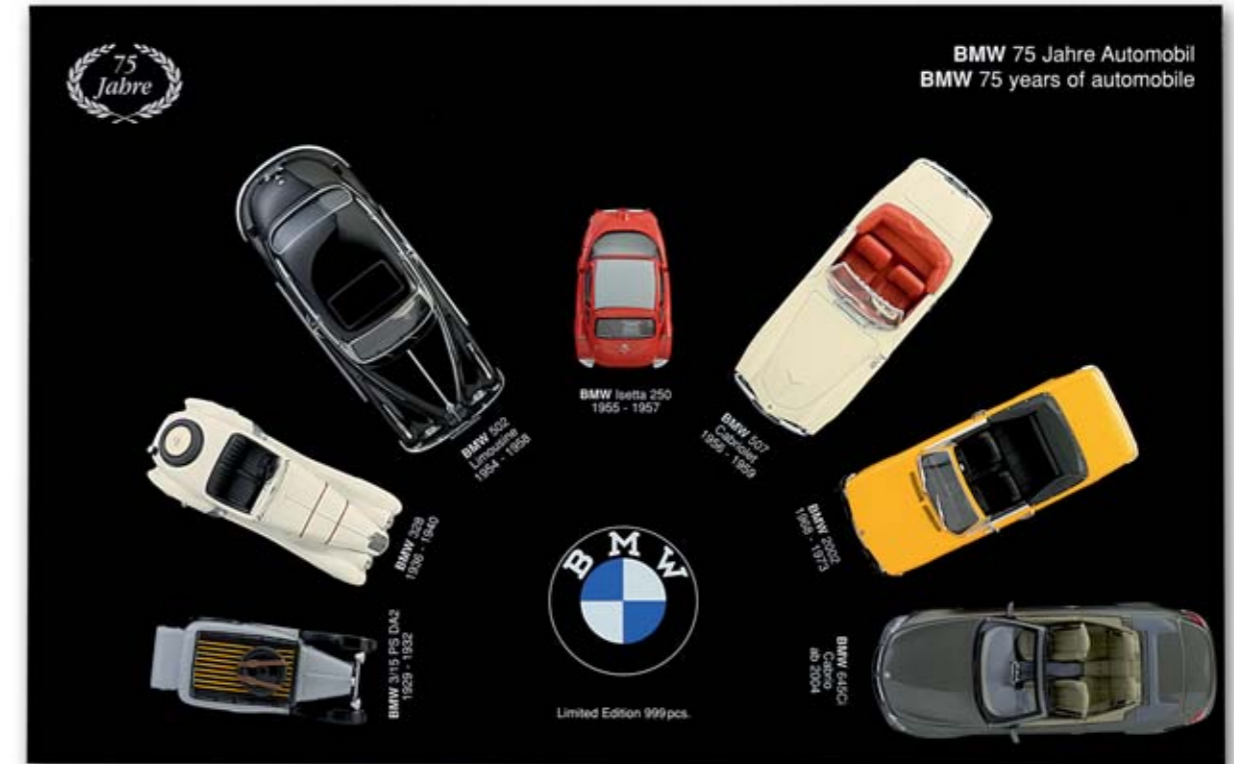

Music for the eyes involves 53 individual parts,
129 paint operations and 100% passion.

All BMW Sets and Dioramas are supplied complete with clear cover.

BMW M1 Set "25 Years BMW M1"

- 1:43 (Minichamps) 80 42 0 390 093 £ 62.95

BMW M3 Diorama "20 Years BMW M3"

(Limited Edition, 1,000 copies)

- 1:43 (Minichamps) 80 42 0 411 042 £ 234.95

BMW Diorama 327 Coupé

- 1:87 (Waldemar Busch) 80 41 0 309 333 £ 26.95

Specials

BMW Diorama "75 Years of BMW Automobiles"