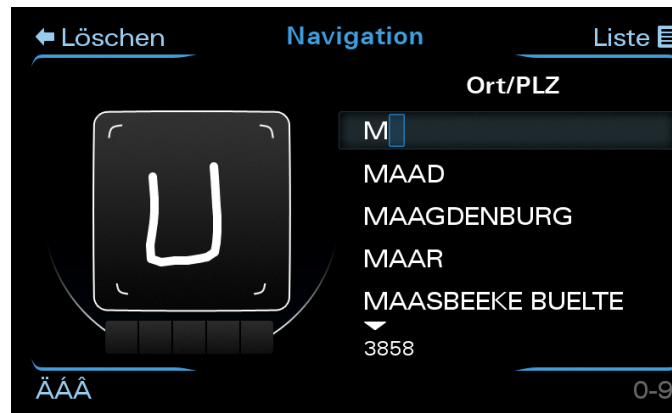

Audi A8 Technology

Audi Night Vision with Pedestrian Detection. Code - 9R1

Audi Active Lane Assist. Code - 7Y4

Audi Side Assist. Code - PCD

LED Matrix Beam - PXC

Click target to find out more on Audi driver assistance systems

Adaptive Cruise Control. Code - PCG

360 Degree Reverse Camera - KA6

Audi A8 Technology

Music System with Album Artwork

MMI with handwriting recognition

Head Up Display

Google maps with building view

Speed Sign recognition