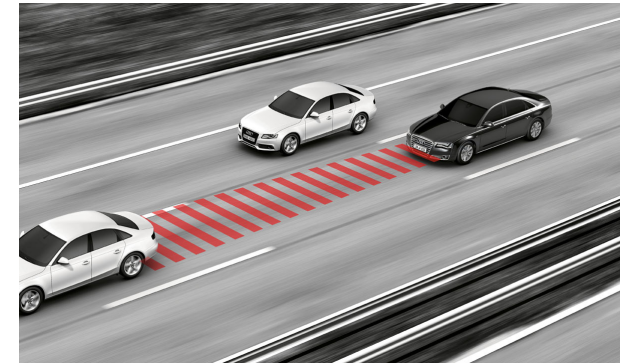

Audi A8 Technology

Audi Night Vision with Pedestrian Detection. Code - 9R1

Audi Active Lane Assist. Code - 7Y4

Audi Side Assist. Code - PCD

LED Matrix Beam - PXC

Click target to find out more on Audi driver assistance systems

Adaptive Cruise Control. Code - PCG

360 Degree Reverse Camera - KA6

Audi A8 Technology

Music System with Album Artwork

MMI with handwriting recognition

Head Up Display

Google maps with building view

Speed Sign recognition