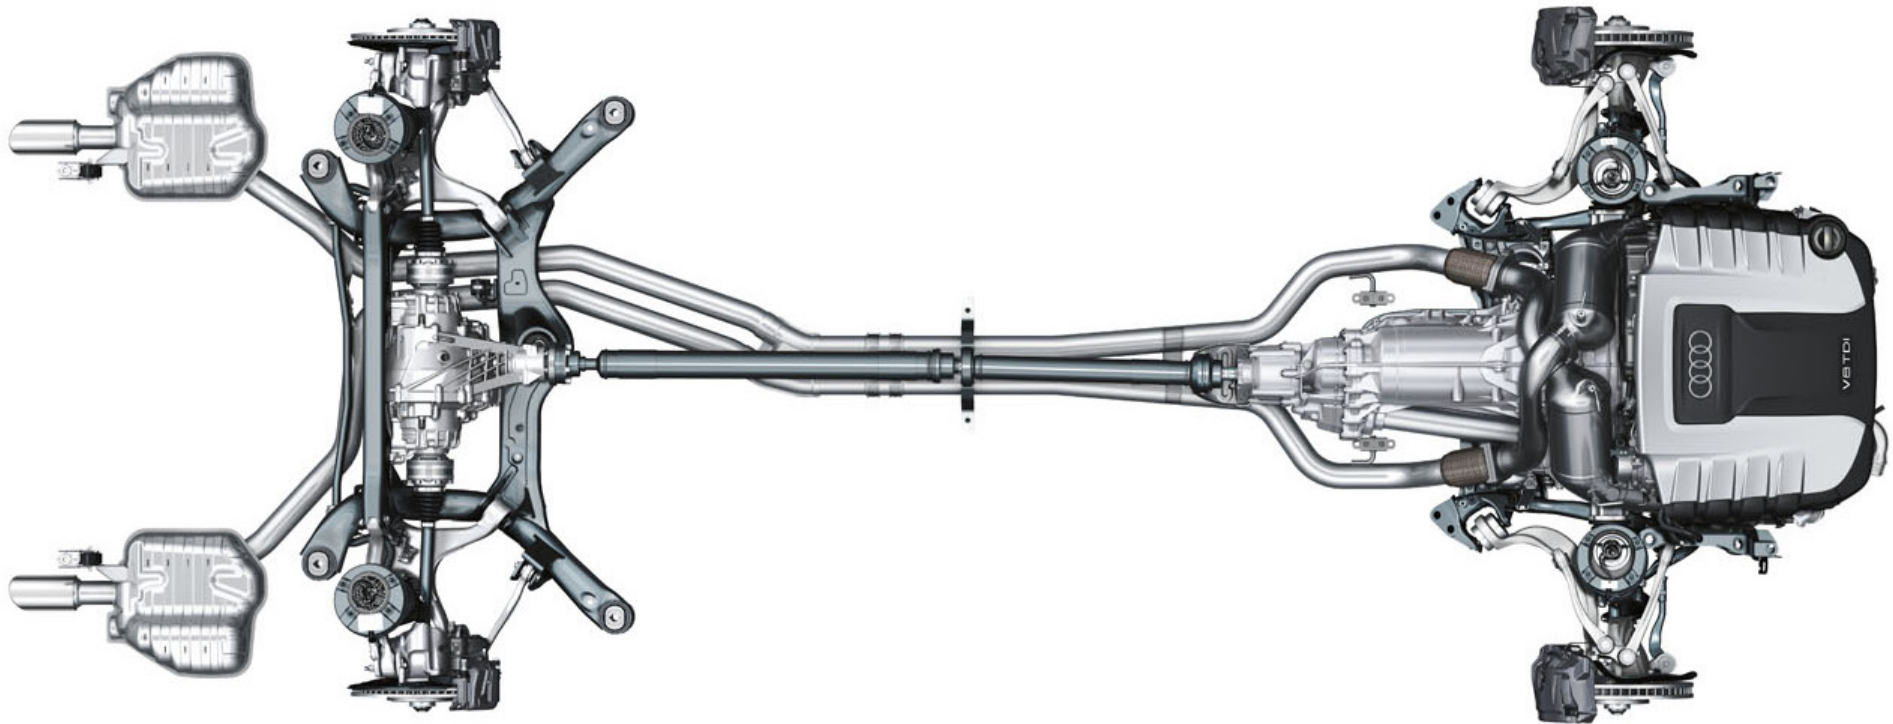

The advantage of quattro®

It's the technology that has given Audi the edge on the racetrack ever since it was first introduced over 30 years ago – a technology that delivers ultimate control whilst enhancing the sporty characteristics which make the A8 so thrilling to drive.

Click the target below for more information on quattro

It's called quattro® permanent all-wheel drive. The principle is simple: in the same way that four brakes ensure better deceleration, four permanently-driven wheels deliver better acceleration and road-holding, pushing or pulling the car as needed, for a driving experience that's both dynamic and safe. In the A8, asymmetric dynamic torque distribution continuously distributes drive power between the front and rear axles, depending on weather conditions, road surface and gradient. This leads to greater flexibility and an enhanced, sportier drive.

quattro® with Sports differential

The optional electronically regulated Sports differential distributes variable amounts of drive force to each rear wheel, ensuring outstanding acceleration performance in corners and stabilising the vehicle's response to load change. It also brings better direct steering characteristics and, as it requires less steering effort, more agile handling.