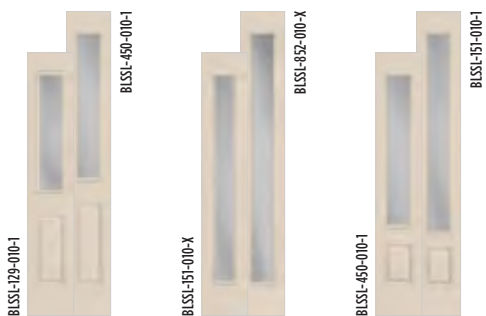

Clear Glass

BELLEVILLE. SMOOTH DOORS

BLS
Smooth
Fiberglass