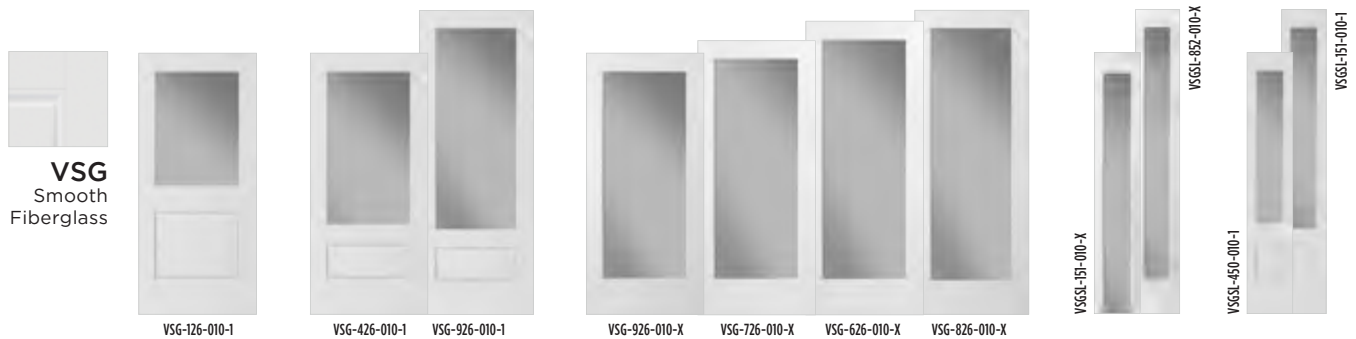

VISTAGRANDE. SMOOTH FLUSH-GLAZED DOORS / CLEAR GLASS

6'8"										7'0"		7'6"	
	106-010-1	126-010-1	114-010-X	122-010-X	404-010-1	426-010-1	926-010-X	151-010-X	450-010-1		726-010-X		626-010-X
VFT	$1,018	$1,018	$1,096	$1,096	$1,212	$1,212	$1,076	$834	$927				
VSG	$857	$857	$917	$917	$1,007	$1,007	$917	$704	$778		$1,180		$1,306

OPTIONAL ADDERS
LOW-E GLASS
$90

8'0"							
	122-010-1	810-010-X	814-010-X	826-010-X	926-010-1	151-010-1	852-010-X
VFT	$1,511	$1,511	$1,511	$1,511	$1,478	$1,151	$1,237
VSG	$1,271	$1,271	$1,271	$1,271	$1,247	$1,151	$1,237