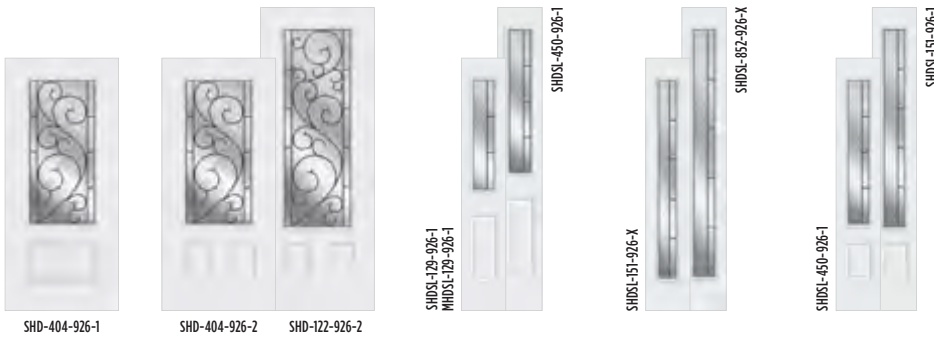

EXPO
IRON
CLASSIC
TEXTURES
LINEA
ESSENTIA

Tanglewood. Glass

HD STEEL DOORS

One sidelite would need to be rotated 180° to get the "bookend look."

EXPO

IRON

CLASSIC

TEXTURES