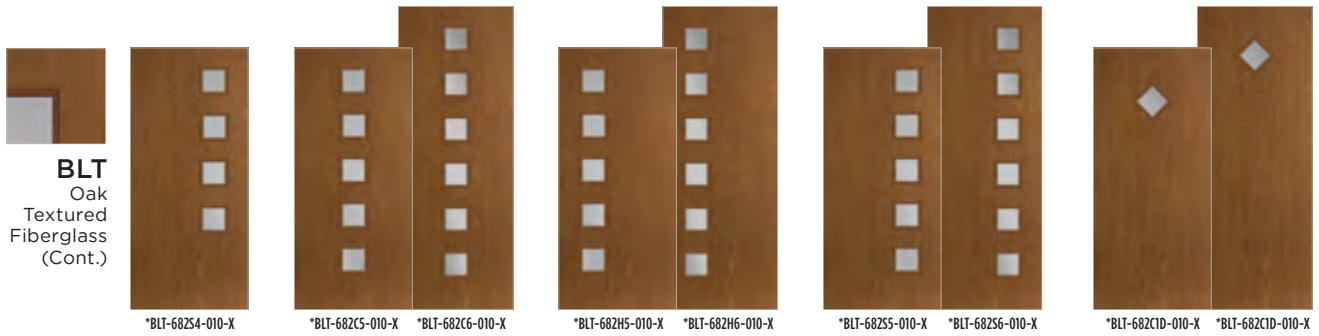

BELLEVILLE. OAK TEXTURED FIBERGLASS / SHOWN WITH CLEAR GLASS

	6'8"				8'0"																		
Clear	682CID-010-X	682C3D-010-X	682H3D-010-X	682S3D-010-X	228C5-010-X	682CID-010-X	682C3D-010-X	682H3D-010-X	682S3D-010-X	682C4D-010-X	682H6-010-X	682S6-010-X	682C6-010-X	852H-010-X	852S-010-X	852C2-010-X							
Chord	682CID-115-X	682C3D-115-X	682H3D-115-X	682S3D-115-X	228C5-115-X	682CID-115-X	682C3D-115-X	682H3D-115-X	682S3D-115-X	682C4D-115-X	682H6-115-X	682S6-115-X	682C6-115-X	852H-115-X	852S-115-X	852C2-115-X							
Cross Reed	682CID-118-X	682C3D-118-X	682H3D-118-X	682S3D-118-X	228C5-118-X	682CID-118-X	682C3D-118-X	682H3D-118-X	682S3D-118-X	682C4D-118-X	682H6-118-X	682S6-118-X	682C6-118-X	852H-118-X	852S-118-X	852C2-118-X							
Double Water	682CID-113-X	682C3D-113-X	682H3D-113-X	682S3D-113-X	228C5-113-X	682CID-113-X	682C3D-113-X	682H3D-113-X	682S3D-113-X	682C4D-113-X	682H6-113-X	682S6-113-X	682C6-113-X	852H-113-X	852S-113-X	852C2-113-X							
Pearl	682CID-116-X	682C3D-116-X	682H3D-116-X	682S3D-116-X	228C5-116-X	682CID-116-X	682C3D-116-X	682H3D-116-X	682S3D-116-X	682C4D-116-X	682H6-116-X	682S6-116-X	682C6-116-X	852H-116-X	852S-116-X	852C2-116-X							
Pearl	682CID-140-X	682C3D-140-X	682H3D-140-X	682S3D-140-X	228C5-140-X	682CID-140-X	682C3D-140-X	682H3D-140-X	682S3D-140-X	682C4D-140-X	682H6-140-X	682S6-140-X	682C6-140-X	852H-140-X	852S-140-X	852C2-140-X							
Quill	682CID-119-X	682C3D-119-X	682H3D-119-X	682S3D-119-X	228C5-119-X	682CID-119-X	682C3D-119-X	682H3D-119-X	682S3D-119-X	682C4D-119-X	682H6-119-X	682S6-119-X	682C6-119-X	852H-119-X	852S-119-X	852C2-119-X							
BLT	$1,013	$1,350	$1,350	$1,350	$2,308	$1,574	$1,736	$1,736	$1,736	$1,946	$2,051	$2,051	$2,051	$1,685	$1,685	$2,060							
BLS	$860	$1,110	$1,110	$1,110	$2,031	$1,434	$1,822	$1,822	$1,822	$1,909	$1,917	$1,917	$1,917	$1,545	$1,545	$1,926							
SHD	$847	$1,117	$1,117	$1,117	$1,815	$1,218	$1,399	$1,399	$1,399	$1,593	$1,701	$1,701	$1,701	$1,330	$1,330	$1,710							
MHD	$783	$1,033	$1,033	$1,033																			

PRICE SHOWN FOR CLEAR GLASS. FOR TEXTURED GLASS, ADD $340