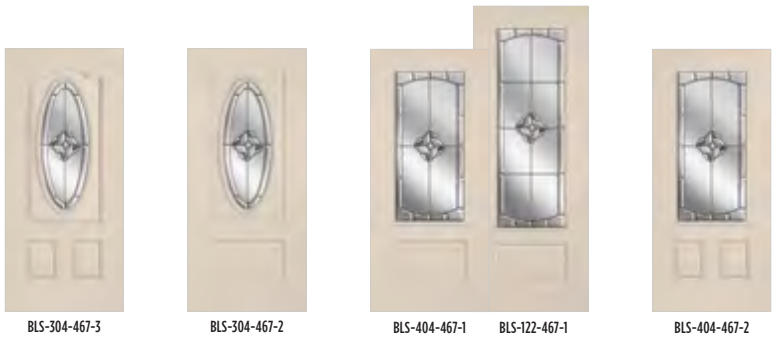

BELLEVILLE. SMOOTH DOORS