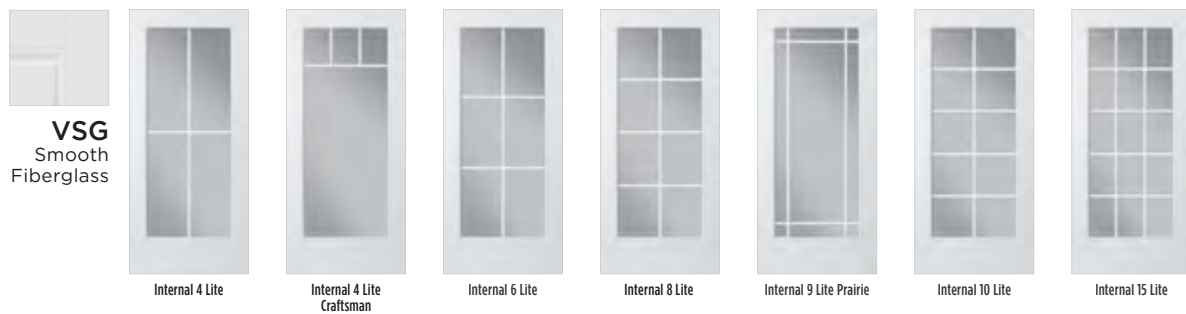

VISTAGRANDE. SMOOTH FLUSH-GLAZED DOORS / INTERNAL GRIDS