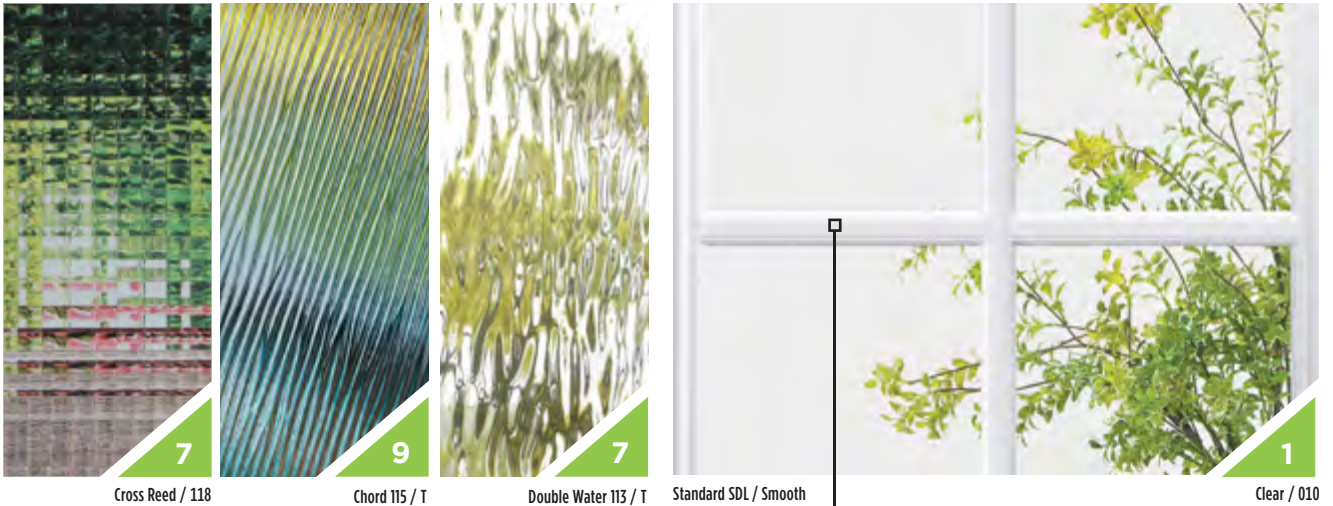

SDL

Simulated Divided Lites

8'0"																	
	404-S04-2 $391	404-S06-2 $437	404-S08-2 $490	404-S09P-2 $535	122-S04-2 $414	122-S06-2 $462	122-S08-2 $519	122-S09-2 $581	122-S09P-2 $581	122-S10-2 $565	122-S12-2 $641	122-S15-2 $779	810-S04-X $471	810-S06-X $519	810-S08-X $572	810-S09-X $657	810-S09P-X $657
8'0"																	
	810-S10-X $620	810-S12-X $666	810-S15-X $779	810-S18-X $839	151-S03-1 $230	151-S04-1 $253	151-S05-1 $276	151-S06P-1 $425	450-S02-1 $220	450-S03-1 $230	450-S04-1 $253	450-S06P-1 $407	852-S03-X $230	852-S04-X $253	852-S05-X $276	852-S06-X $299	852-S06P-X $483