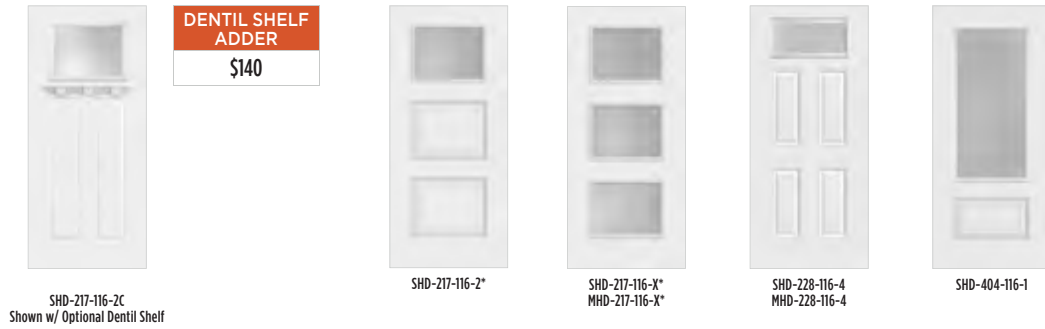

Textured Glass

HD STEEL DOORS / PEARL GLASS SHOWN