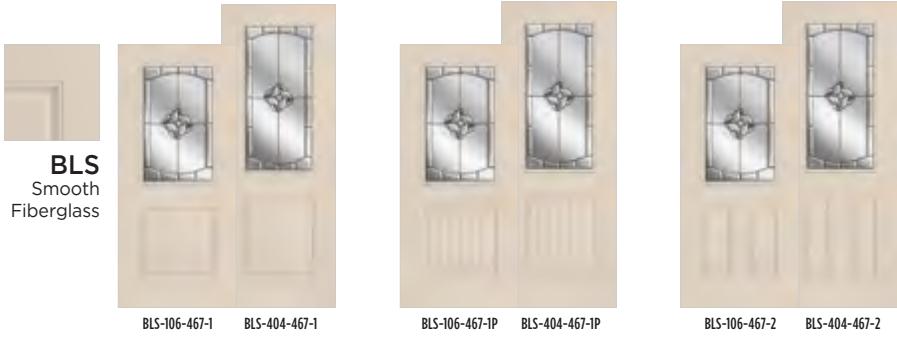

BELLEVILLE. SMOOTH DOORS