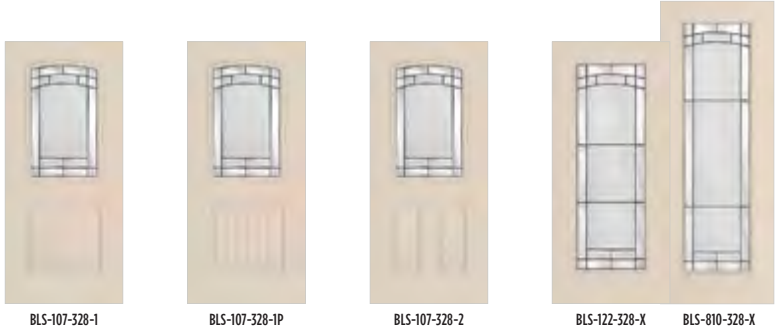

Element. Glass

BELLEVILLE. SMOOTH DOORS