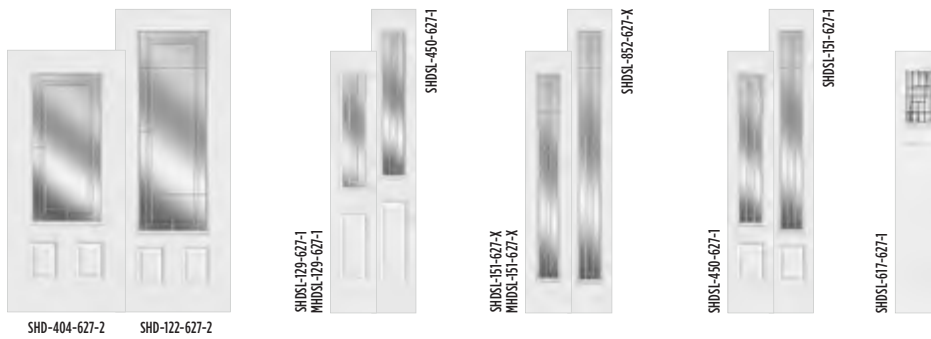

EXPO

IRON

CLASSIC

TEXTURES

LINEA

ESSENTIA