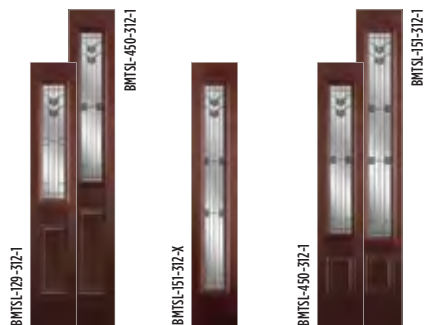

BFT
Fir
Fiberglass

6'8"													
	106-1	106-1P	106-2	217-2C	217-2	217-X	228-4	404-1	404-2	129-1	151-X	450-1	617-1
AB	106-312-1	106-312-1P	106-312-2	217-312-2C	217-312-2	217-312-X	228-312-4	404-312-1	404-312-2	129-312-1	151-312-X	450-312-1	617-312-1
BMT		$1,850	$1,804				$1,607	$2,221		$1,399	$1,775	$1,650	
BFT			$1,528				$1,402	$1,962		$1,198	$1,589	$1,466	
BLT	$1,478		$1,478				$1,354		$1,860	$1,041	$1,425	$1,304	
BLS	$1,206	$1,206	$1,197				$1,059	$1,579	$1,579	$831	$1,181	$1,078	
SHD	$1,197	$1,197	$1,197	$1,157	$1,157	$2,225	$1,059	$1,558	$1,558	$775	$1,121	$1,019	$746
MHD	$1,116		$1,116				$969			$759	$1,105