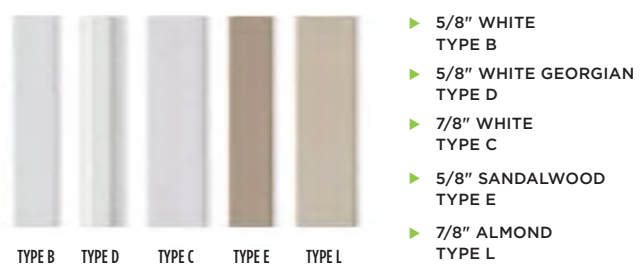

PRAIRIE GRIDS

6'8"						8'0"				
	126-09P-1	426-09P-1	926-09P-X	151-06P-X	450-06P-1		826-09P-X	926-09P-1	151-06P-1	852-06P-X
VFT	$1,078	$1,289	$1,163	$869	$985		$1,638	$1,565	$1,234	$1,289
VSG	$902	$1,065	$968	$753	$818		$1,36	$1,311	$1,043	$1,086

OPTIONAL ADDERS
LOW-E GLASS
$90

INTERNAL GRID OPTIONS: (specify grid type when ordering)
All grid styles are not available in all lite sizes. Please call for availability.