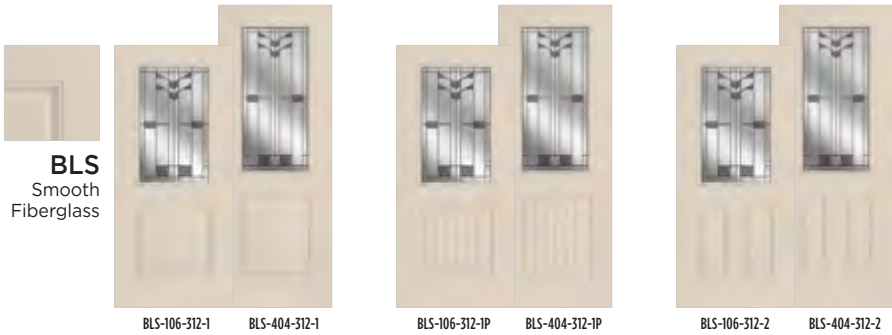

BELLEVILLE. SMOOTH DOORS