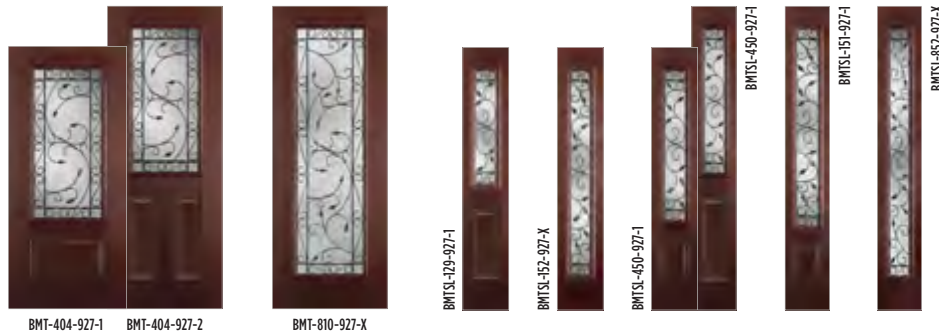

PRIVACY RATING **1** ————— **9** **10**
Least Obscure ▲ Most Obscure

Tempered Granite Glass (Inside Facing)

Wrought Iron

Pergola. Glass

BELLEVILLE. TEXTURED DOORS

BMT
Mahogany
Fiberglass

BFT
Fir
Fiberglass

6'8"												
	106-1	106-1P	106-2	122-X	203-7	304-2	304-3	404-1	404-2	129-1	151-X	450-1
WR	106-927-1	106-927-1P	106-927-2	122-927-X	203-927-1	304-927-2	304-927-3	404-927-1	404-927-2	129-927-1	151-927-X	450-927-1
BMT		\$2,137	\$2,091	\$1,635	\$1,878	\$2,400		\$2,407		\$1,500	\$1,845	\$1,714
BFT			\$1,815	\$2,516		\$2,136		\$2,148		\$1,298	\$1,658	\$1,529
BLT	\$1,760		\$1,760	\$2,450	\$1,617		\$2,032		\$2,042	\$1,139	\$1,491	\$1,366
BLS	\$1,493	\$1,493	\$1,475	\$2,142	\$1,330	\$1,756	\$1,756	\$1,765	\$1,765	\$931	\$1,248	\$1,140
SHD	\$1,475	\$1,475	\$1,475	\$2,120	\$1,319		\$1,730	\$1,739	\$1,739	\$873	\$1,189	\$1,081
MHD	\$1,395		\$1,395	\$2,041						\$857	\$1,172	