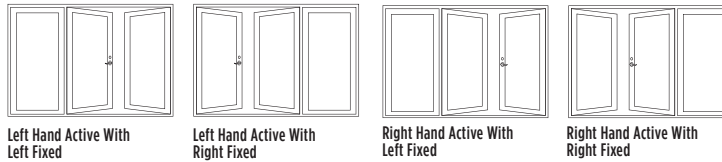

FRENCH DOUBLE

FRENCH TRIPLE