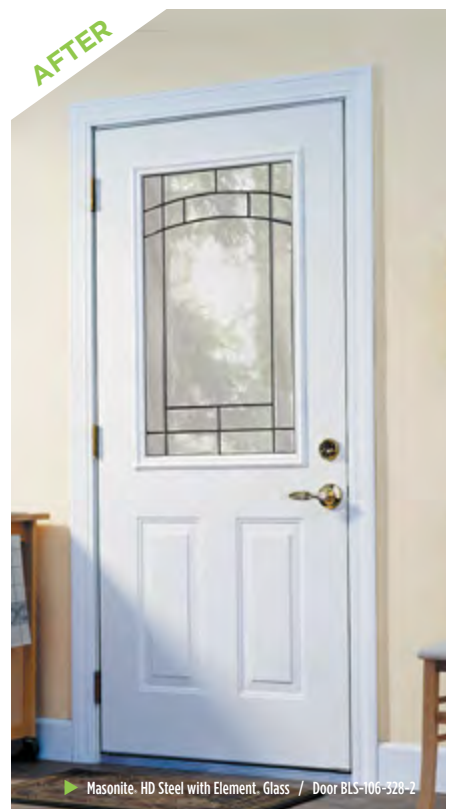

U-Install

STEEL REPLACEMENT FRAMES

ADD
$450

QUICK & EASY INSTALLATION

No need to remove the old frames or hassle with complicated installation procedures. Just **MEASURE** the width and height of the opening and **ORDER** the frame components, door and sill. When they arrive, **REMOVE** your old door, trim and threshold then **ASSEMBLE** the new components with the replacement door and **INSTALL** inside your existing door frame.

REPLACEMENT SIZE DOORS

- Undersized to fit directly into your existing frame
- Can be fitted with your choice of our glass
- Wide variety of styles and configurations available

REPLACEMENT DOORS			
DOOR SIZES AVAILABLE			
Door Style	Flush	4 Panel Blank Top	6 Panel
2'6" x 6'8"	•	•	•
2'8" x 6'8"	•	•	•
3'0" x 6'8"	•	•	•

U-INSTALL FRAME KITS

- Pre-primed and ready to paint
- Matches Prem spec door hinge patterns
- Can be paired with either our steel or fiberglass doors
- Constructed from quality, heavy-duty steel

SIZE		
IF YOUR EXISTING FRAME MEASURES BETWEEN:		
Minimum Width	Maximum Width	Door Size
29-3/4"	30-1/2"	2'6"
31-3/4"	32-1/2"	2'8"
35-3/4"	36-1/2"	3'0"

Minimum Height	Maximum Height	Door Size
80"	80-1/2"	6'8"
84"	84-1/2"	7'0"

▶ Masonite, HD Steel with Element. Glass / Door BLS-106-528-2