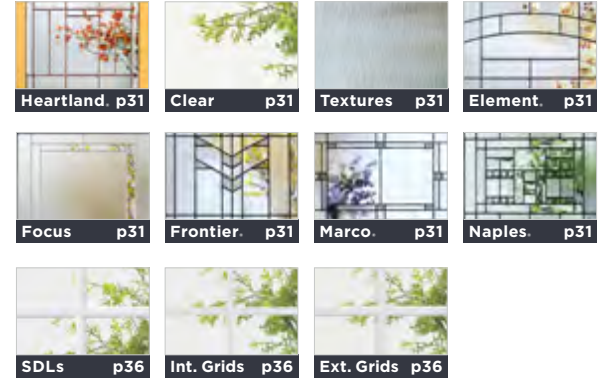

HERITAGE SERIES.

AUTHENTIC CRAFTSMAN DETAIL