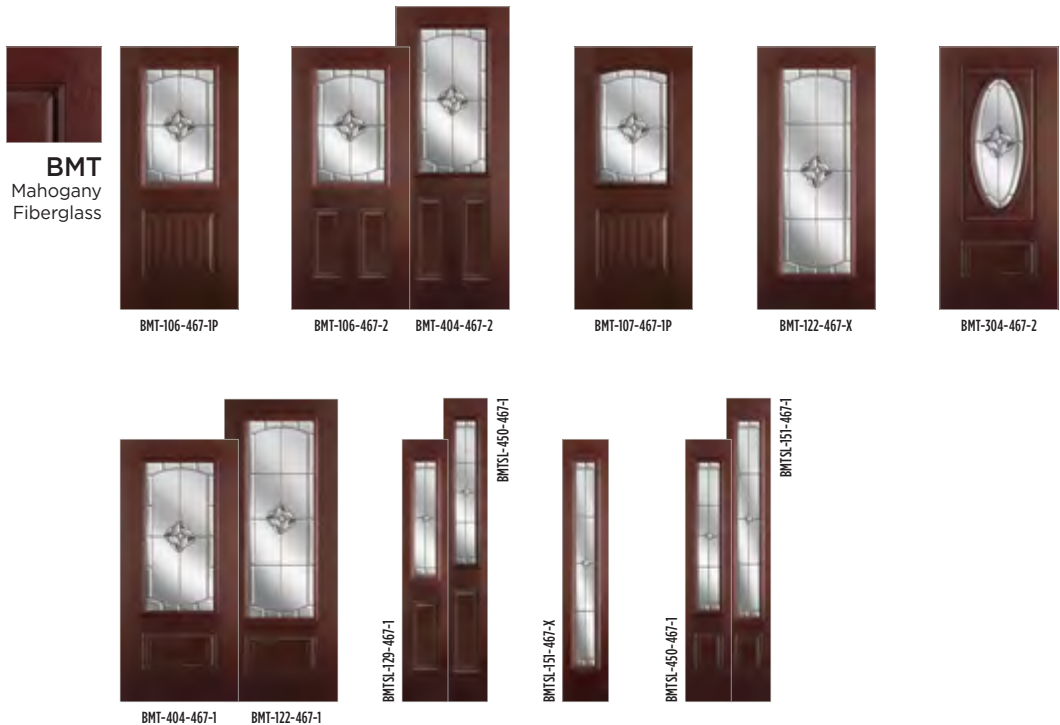

BELLEVILLE. TEXTURED DOORS

6'8"															
	106-1 106-467-1	106-1P 106-467-1P	106-2 106-467-2	107-1 107-467-1	107-1P 107-467-1P	107-2 107-467-2	122-X 122-467-X	137-4 137-467-4	304-2 304-467-2	304-3 304-467-3	404-1 404-467-1	404-2 404-467-2	129-1 129-467-1	151-X 151-467-X	450-1 450-467-1
AB															
BMT		$1,762	$1,716		$1,860		$2,415		$1,885		$2,082		$1,381	$1,714	$1,583
BFT			$1,439				$2,150		$1,624		$1,821		$1,179	$1,527	$1,399
BLT	$1,391		$1,391			$1,553	$2,090	$1,196		$1,528		$1,721	$1,022	$1,364	$1,237
BLS	$1,116	$1,116	$1,109	$1,261	$1,261	$1,250	$1,773	$899	$1,240	$1,240	$1,439	$1,439	$814	$1,120	$1,012
SHD	$1,109	$1,109	$1,109	$1,250	$1,250	$1,250	$1,763	$921		$1,228	$1,422	$1,422	$758	$1,062	$955
MHD	$1,028		$1,028	$1,168		$1,168	$1,683	$840					$740	$1,046