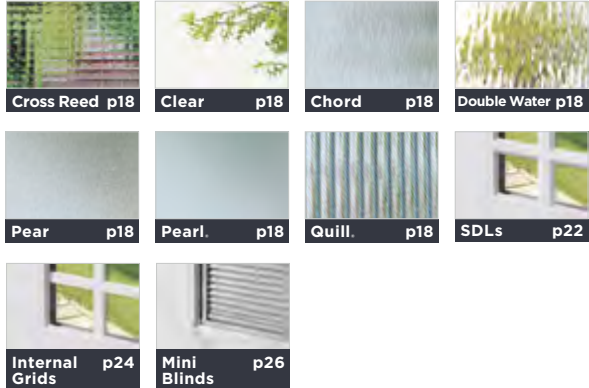

VISTAGRANDE.

BRING THE OUTDOORS IN