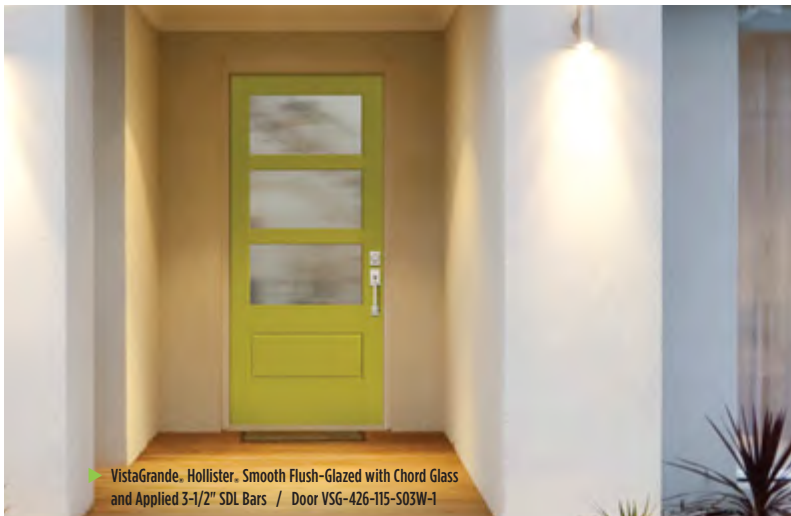

Chord 115 / T