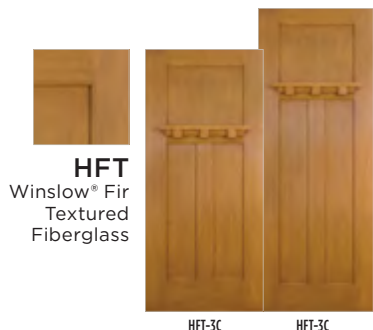

HERITAGE SERIES, FIBERGLASS

WINSLOW, FIBERGLASS

DENTIL SHELF ADDER	
HFT	$160
HGS	$140

	6'8"	8'0"	
		3C	3C
HFT	$896	$1,282	
HGS	$758	$1,080