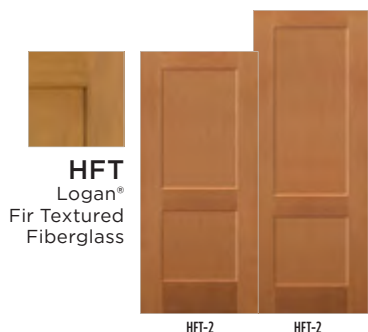

LOGAN, FIBERGLASS

	6'8"	8'0"	
		2	2
HFT	$896	$1,282	
HGS	$758	$1,080