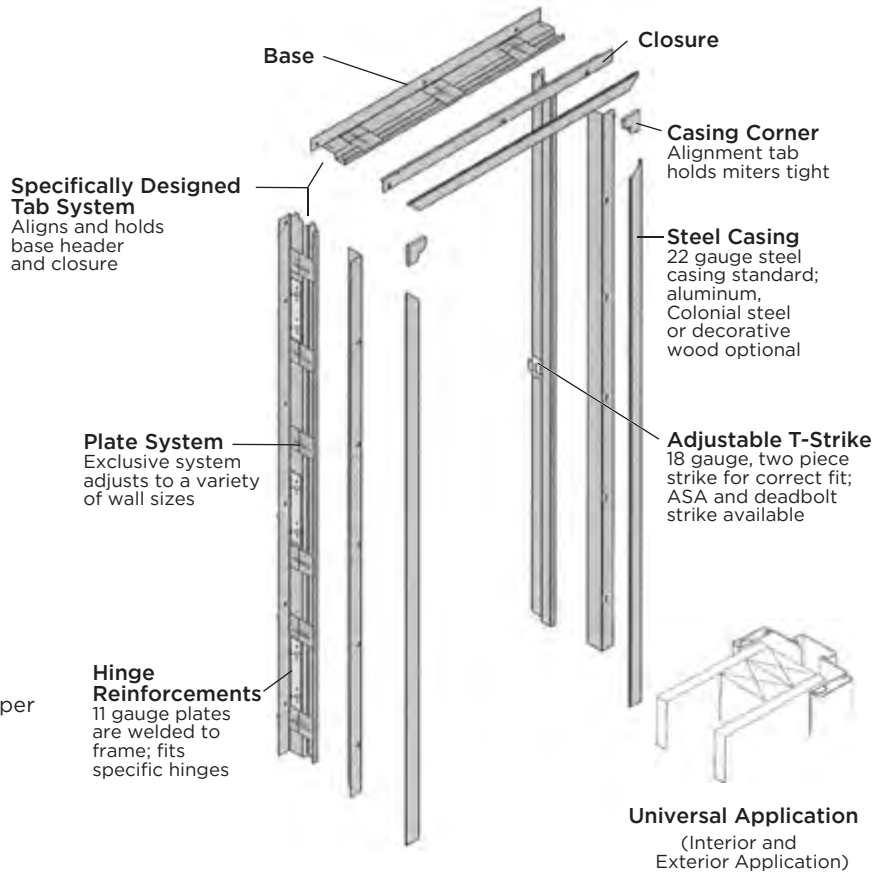

ENTRY FIT™. ROUGH OPENINGS		
PREHUNG DOOR SIZES		
	Nominal Door Size	Rough Opening Size (Wood Stud)
	W x H	W x H
Single Door	2'0" x 6'8"	25-1/4" x 81-1/2"
	2'6" x 6'8"	31-1/4" x 81-1/2"
	2'8" x 6'8"	33-1/4" x 81-1/2"
	2'10" x 6'8"	35-1/4" x 81-1/2"
	3'0" x 6'8"	37-1/4" x 81-1/2"
Double Door	4'0" x 6'8"	49-1/4" x 81-1/2"
	5'0" x 6'8"	61-1/4" x 81-1/2"
	5'4" x 6'8"	65-1/4" x 81-1/2"
	5'8" x 6'8"	69-1/4" x 81-1/2"
	6'0" x 6'8"	73-1/4" x 81-1/2"

*Z astragals only available in 6'8" and 8'0" heights †Masonite spec

- Double door width is with a 'Z' astragal. If using a 5/8" astragal then add 9/16" to the width.
- All dimensions shown are for doors with standard inswing sill; deduct 3/4" for bumper outswing or handicap compliant sill.
- Add 4" to height for 7'0" height.
- Add 16" to height for 8'0" height.

Standard Inswing

Thermally broken - 5-5/8" width
Optional extenders for larger wall sizes
Note: Not for use on outswing applications.