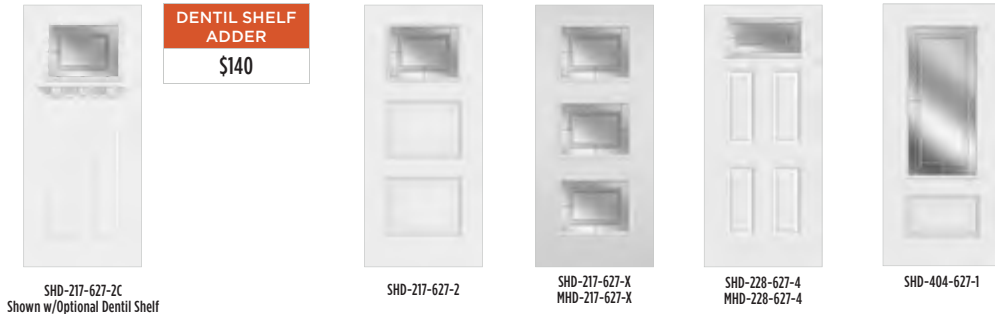

DENTIL SHELF
ADDER
$140