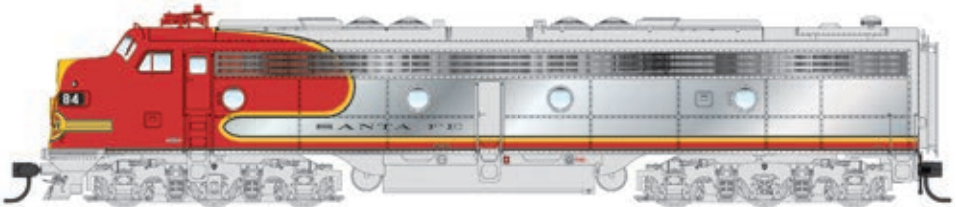

Flyer First

Order Today!

MAKING RAILROAD HISTORY WALTHERSPROTO®

NEW HO WalthersProto® EMD E Units

January 2017 delivery

• **Limited edition – one-time run of these engine numbers**

- Real metal finish
- Road-specific details
- Available with SoundTraxx® Tsunami® Sound for DCC & DC layouts

- Heavy die cast metal underframe
- 5-pole, skew-wound, high-torque, high-efficiency can motor
- Helical gears with 12:1 ratio for smooth, ultra-quiet running
- Easy multiple-unit operation
- Proto MAX™ metal knuckle couplers

Santa Fe

Regularly handled *Kansas Cityan/Chicagoan*, *Ranger*, *El Pasoan* & other connecting trains. Based on E8Am units following mid-1950s updates with radio equipment & nose grab irons, in service to 1970 with:

- Painted & plated metal finish
- 5-chime air horn
- Can-type radio w/ground plane
- Farr stainless steel grilles
- Cab side mirrors
- Engineer's side nose grab irons
- Nonworking back up light
- Rear lifting lugs
- Single steam generator

A Unit

- 920-42354 #84L Tsunami Sound & DCC $329.98
- 920-42355 #85L Tsunami Sound & DCC $329.98
- 920-49354 #80L Standard DC $229.98
- 920-49355 #87L Standard DC $229.98

Chicago, Burlington & Quincy

Perfect power for *Zephyr*, *Empire Builder* & commuter service. Based on E9s repainted after 1959 with red striping, in service to Burlington Northern merger with:

- Painted & plated metal finish
- Large & small forward-facing air horns
- Fireman's side nose grabs
- Farr stainless steel grilles
- Cab side mirrors
- Double steam generator
- Rear lifting lugs