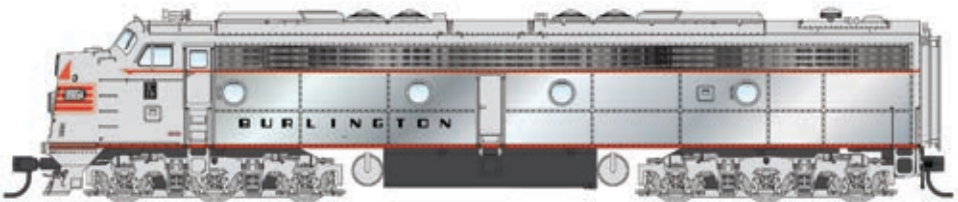

Perfect power for *Zephyr*, *Empire Builder* & commuter service. Based on E9s repainted after 1959 with red striping, in service to Burlington Northern merger with:

- Painted & plated metal finish
- Large & small forward-facing air horns
- Fireman's side nose grabs
- Farr stainless steel grilles
- Cab side mirrors
- Double steam generator
- Rear lifting lugs