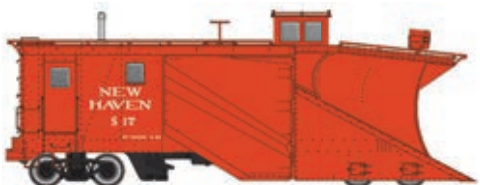

920-110020 NH #S 17