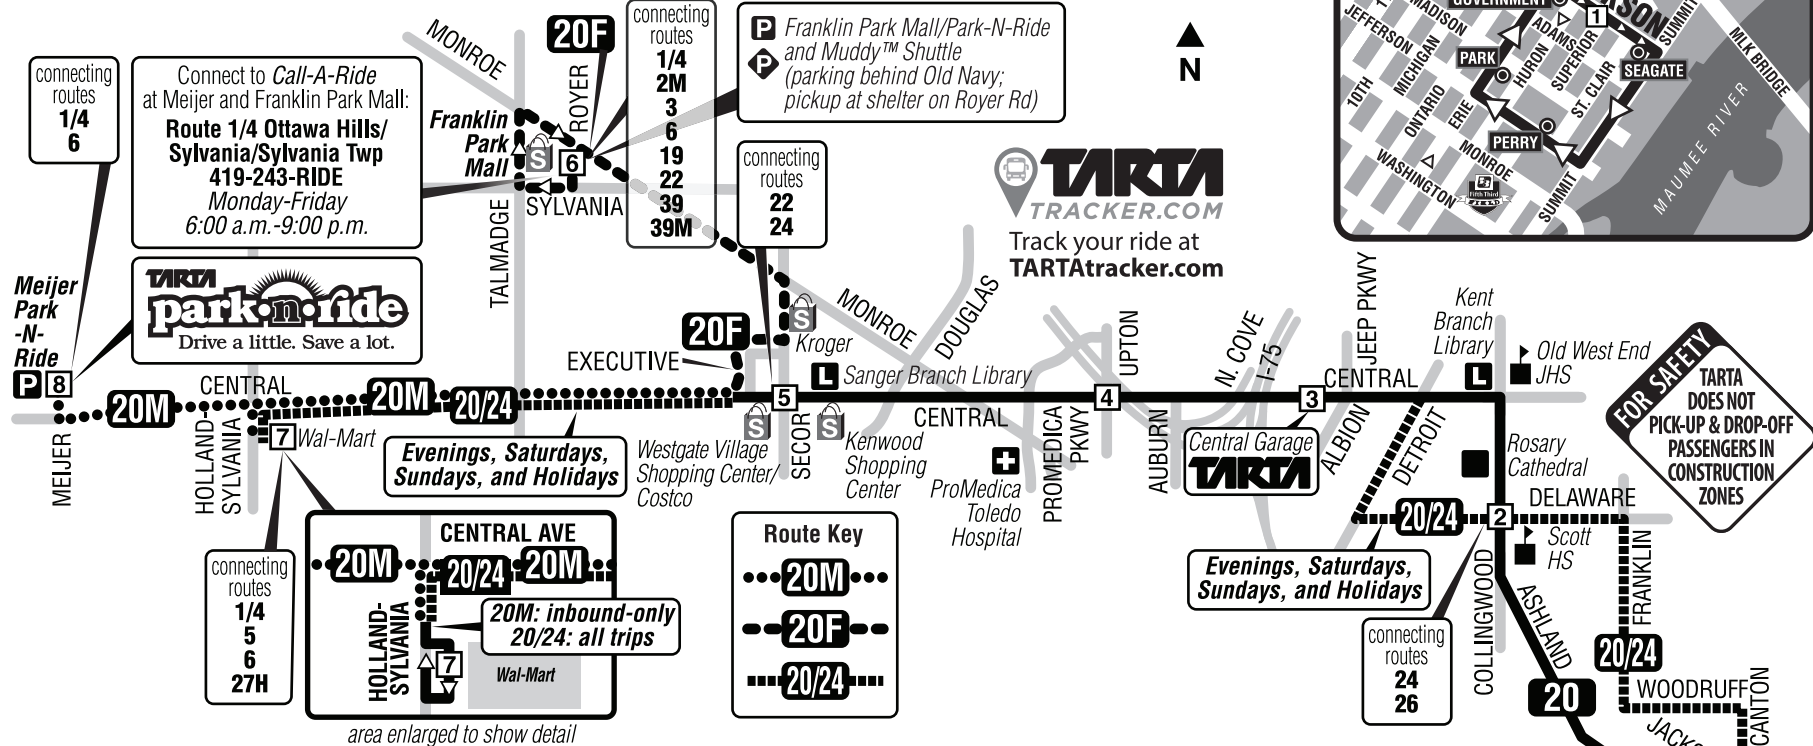

20F Central/Franklin Park
20M Central/Meijer Drive
20/24 Central/Westgate/Wal-Mart

Effective June 4, 2017