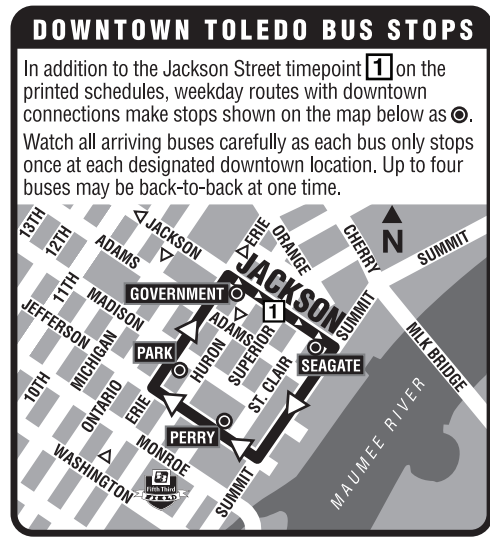

20F Central/Franklin Park
20M Central/Meijer Drive
20/24 Central/Westgate/Wal-Mart

Effective June 4, 2017

Fares and General Information

- Adults and students—cash fare \$ 1.25
 - Children under age six with adult (limit 2) FREE
 - Senior Citizens*60¢
 - Persons With Disabilities*60¢
 - Medicare Card Holders60¢
 - Tokens—roll of 25 \$28.25
 - Weekly Pass \$12.50
 - Monthly Pass \$50.00
 - Senior/Disabled Weekly Pass* \$ 6.25
 - Senior/Disabled Monthly Pass* \$25.00
- *with TARTA Reduced Fare ID Card or Medicare Card
- Tokens and weekly passes are available at most area banks and TARTA offices, 1127 W. Central Ave. 419-243-RIDE (419-243-7433) TARTA.com
- TTY Users: 7-1-1 or 1-800-750-0750
- Schedules are subject to change without notice.

Routes: **F** Via Franklin Park Mall 20/24 combined on Saturday, Sunday, evenings, and holidays via Canton, Woodruff, Franklin, Delaware, Detroit; and Central to Westgate and Wal-Mart
M Via Meijer Drive

Shaded areas denote afternoon times.

Notes: **L** Downtown Lineup on Jackson Street between Huron and Superior streets
 ♦ Timepoint for stop on Royer Road between Monroe Street and Sylvania Avenue

20/24 Saturday Outbound