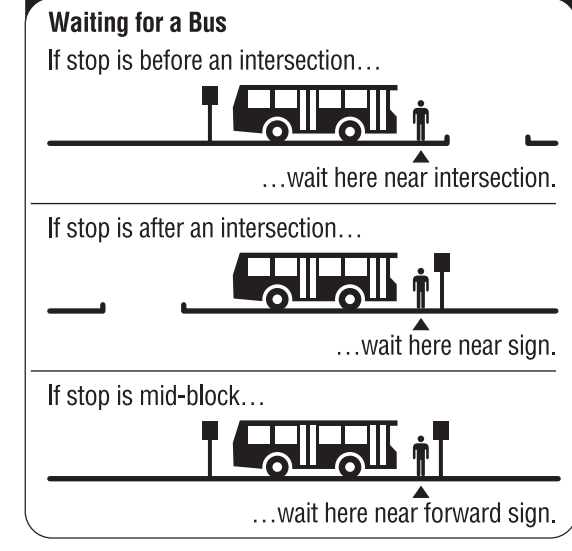

20F Central/Franklin Park
20M Central/Meijer Drive
20/24 Central/Westgate/Wal-Mart

Effective June 4, 2017

419-243-RIDE
(419-243-7433)
TARTA.com

Toledo Area Regional Transit Authority
 1127 W Central Ave
 P.O. Box 792
 Toledo, Ohio 43697-0792
 419-243-RIDE (7433)
 TARTA.com

TARTA
Guaranteed Ride Home
 Visit **TARTA.com**
 or call **419.243.RIDE**
 for information

All Scheduled Service Is Open To The Public

20 Monday-Friday Inbound (to Downtown)

Via Route	8	7	6	5	4	3	2	1
	Meijer Drive	Wal-Mart	Franklin Park Mall	Central-Secor	Central-Upton	Central-Garage	Collingwood-Delaware	Jackson Street
	—	—	—	5:30	5:36	5:38	5:43	5:50L
	—	—	—	6:00	6:06	6:08	6:13	6:20L
M	6:31	6:40	—	6:46	6:53	6:56	7:01	7:10
M	7:01	7:10	—	7:16	7:23	7:26	7:31	7:40
M	7:31	7:40	—	7:46	7:53	7:56	8:01	8:10
F	—	—	8:05	8:16	8:23	8:26	8:31	8:40
M	8:41	8:50	—	8:56	9:03	9:06	9:11	9:20
F	—	—	9:05	9:16	9:23	9:26	9:31	9:40
M	9:41	9:50	—	9:56	10:03	10:06	10:11	10:20
F	—	—	10:15	10:26	10:33	10:36	10:41	10:50
M	10:41	10:50	—	10:56	11:03	11:06	11:11	11:20
F	—	—	11:15	11:26	11:33	11:36	11:41	11:50
M	11:51	12:00	—	12:06	12:13	12:16	12:21	12:30
F	—	—	12:15	12:26	12:33	12:36	12:41	12:50
M	12:51	1:00	—	1:06	1:13	1:16	1:21	1:30
F	—	—	1:25	1:36	1:43	1:46	1:51	2:00
M	1:51	2:00	—	2:06	2:13	2:16	2:21	2:30
F	—	—	2:25	2:36	2:43	2:46	2:51	3:00
M	3:01	3:10	—	3:16	3:23	3:26	3:31	3:40
F	—	—	3:25	3:36	3:43	3:46	3:51	4:00
M	4:01	4:10	—	4:16	4:23	4:26	4:31	4:40
F	—	—	4:25	4:36	4:43	4:46	4:51	5:00
M	5:01	5:10	—	5:16	5:23	5:26	5:31	5:40
M	5:56	6:05	—	6:11	6:18	6:21	6:26	6:35L
20/24	—	7:24	—	7:31	7:37	7:40	7:45	7:55L
20/24	—	8:44	—	8:51	8:57	9:00	9:05	9:15L
20/24	—	10:04	—	10:11	10:17	10:20	10:25	10:35L