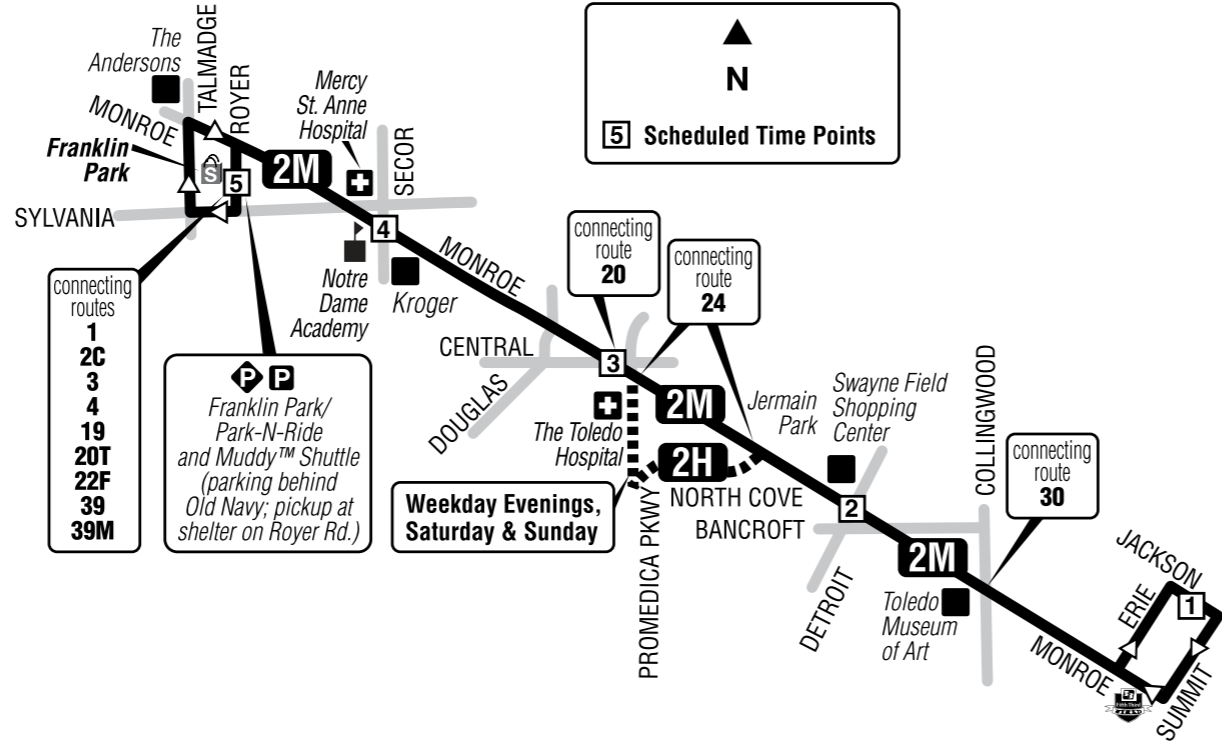

2

DOWNTOWN TOLEDO BUS STOPS

In addition to the Jackson Street timepoint 1 on the printed schedules, weekday routes with downtown connections make stops shown on the map below as ①. Watch all arriving buses carefully as each bus only stops once at each designated downtown location. Up to four buses may be back-to-back at one time.

2H Sunday Outbound (from Downtown)

Via Route	Jackson Lineup	2	3	4	5
		Monroe-Detroit	Monroe-Central	Monroe-Secor	Franklin Park ♦
H	8:00L	8:12	8:20	8:25	8:30
H	9:10L	9:22	9:30	9:35	9:40
H	10:20L	10:32	10:40	10:45	10:50
H	11:30L	11:42	11:50	11:55	12:00
H	12:40L	12:52	1:00	1:05	1:10
H	1:50L	2:02	2:10	2:15	2:20
H	3:15L	3:27	3:35	3:40	3:45
H	4:25L	4:37	4:45	4:50	4:55
H	5:35L	5:47	5:55	6:00	6:05
H	6:45L	6:57	7:05	7:10	7:15

2H Holiday Outbound (from Downtown)

Via Route	Jackson Lineup	2	3	4	5
		Monroe-Detroit	Monroe-Central	Monroe-Secor	Franklin Park ♦
H	8:00L	8:12	8:20	8:25	8:30
H	9:10L	9:22	9:30	9:35	9:40
H	10:20L	10:32	10:40	10:45	10:50
H	11:30L	11:42	11:50	11:55	12:00
H	12:40L	12:52	1:00	1:05	1:10
H	1:50L	2:02	2:10	2:15	2:20

ROUTES: H Evenings and Weekends route will travel via Monroe, N. Cove, ProMedica Pkwy., Monroe, to Franklin Park Mall.

NOTES: ♦ Timepoint for stop on Royer Road between Monroe Street and Sylvania Avenue
L Lineups on Jackson between Huron and Superior.