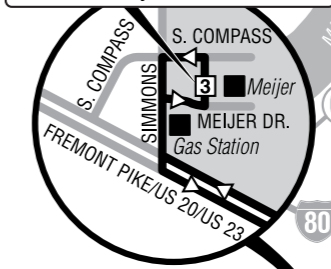

Shaded area denotes afternoon times.

10 Holiday Outbound (from Downtown)

1 Jackson Lineup	2 Superior-Glenwood	3 Meijer-Simmons
8:00L	8:15	8:30
9:10L	9:25	9:40
10:20L	10:35	10:50
11:30L	11:45	12:00
12:40L	12:55	1:10
1:50L	2:05	2:20

Shaded area denotes afternoon times.

10 Holiday Inbound (to Downtown)

3 Meijer-Simmons	2 Superior-Glenwood	1 Jackson Lineup
7:20	7:35	7:50
8:30	8:45	9:00
9:40	9:55	10:10
10:50	11:05	11:20
12:00	12:15	12:30
1:10	1:25	1:40

Shaded area denotes afternoon times.

NOTES: L Downtown Lineup on Jackson between Erie and Huron

TARTA Call-A-Ride Route 10 bus will pick up and drop-off passengers next to the Meijer Garden Center

Area enlarged to show detail.