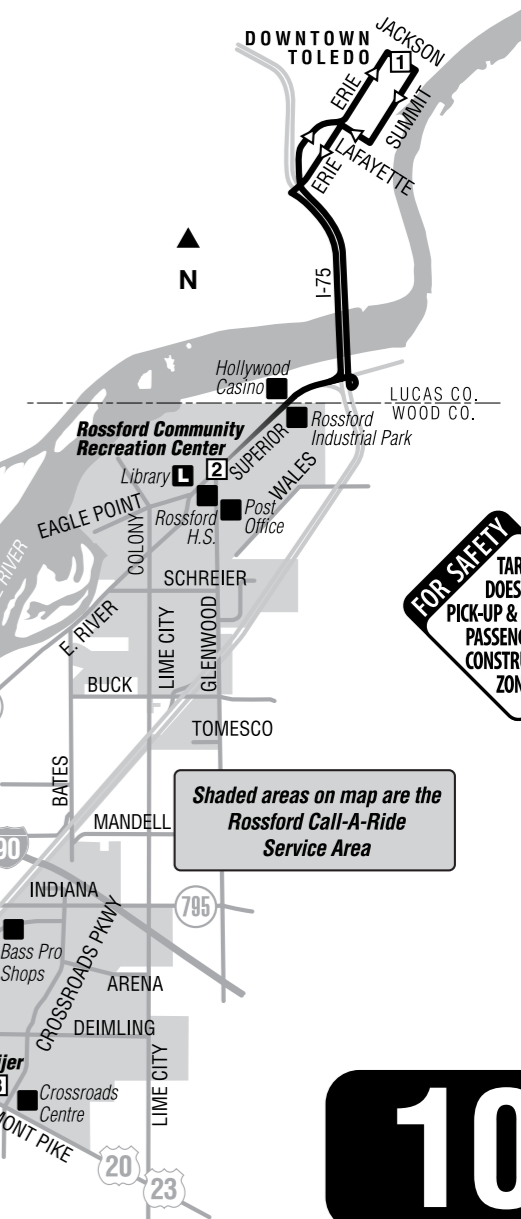

Shaded areas on map are the Rossford Call-A-Ride Service Area