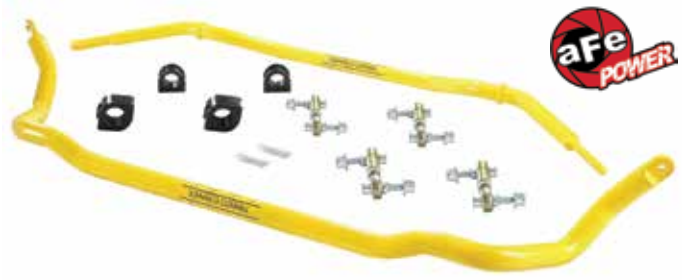

aFe CONTROL JOHNNY O' CONNELL SWAY BAR SET

CNC Bent, 4130 Chromoly 35mm Front Bar & 29mm 3 Way Adjustable Rear Bar. Tuned by Legendary Corvette Racer, Johnny O'Connell. Polyurethane Bushings; Heavy Duty Rod End End links & CNC-Machined Articulation Spacers. Direct Fit Installation Requires No Modifications. Yellow Powder-Coated Finish. aFe Control is proud to introduce the Johnny O'Connell Sway Bar set for the 2005-13 Corvette C6. Tuned by Johnny O'Connell himself, these 4130 Chromoly tubular sway bars include polyurethane bushings, heavy duty end links and come in Johnny O's signature yellow. The rear bar is 3-way adjustable, allowing for fine tuning the suspension. Perfectly matched to the Johnny O'Connell shock absorbers, the sway bars will make for a complete transformation in your C6 Corvette's handling, offering flatter, faster cornering and added car control. Perfectly balanced, aFe Control sway bars will have your Corvette handling just as good at the track as it will around town.

52720 05-13 aFe Control Johnny OConnell Sway Bar Set..... **$748⁹⁹**