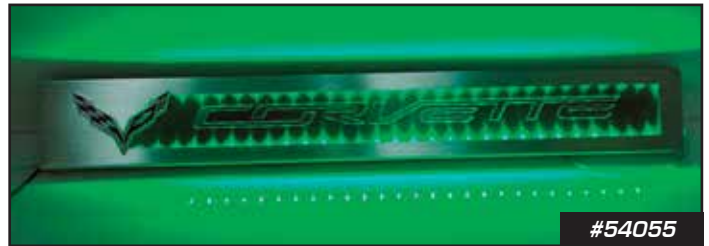

#54083

#54050