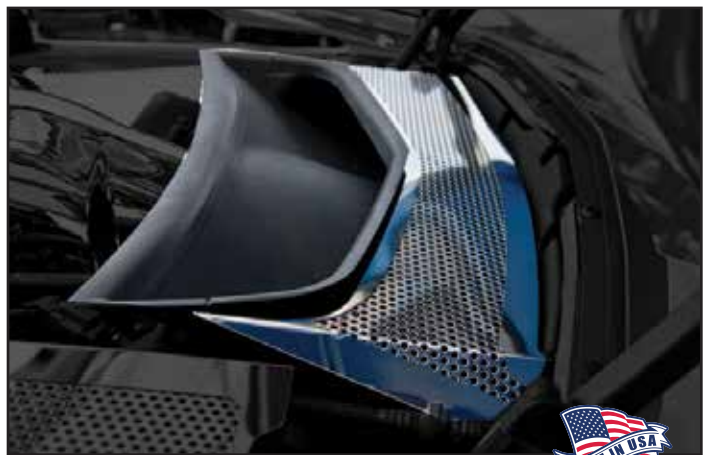

VENT TUBE COVERS

A very cool accessory for the engine bay! Fits over the stock intake air tube. Available in either polished or perforated styles.

- **53705** 14-19 Vent Tube Cover - Polished **$98⁹⁹**
- **53810** 14-19 Vent Tube Cover - Perforated..... **$116⁹⁹**