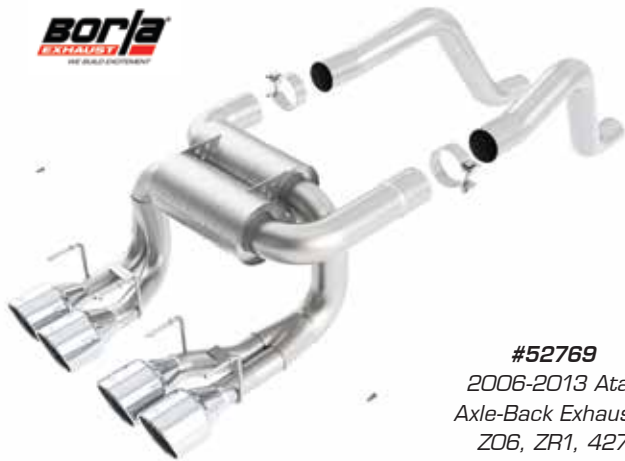

#52769
2006-2013 Atak
Axle-Back Exhaust -
Z06, ZR1, 427