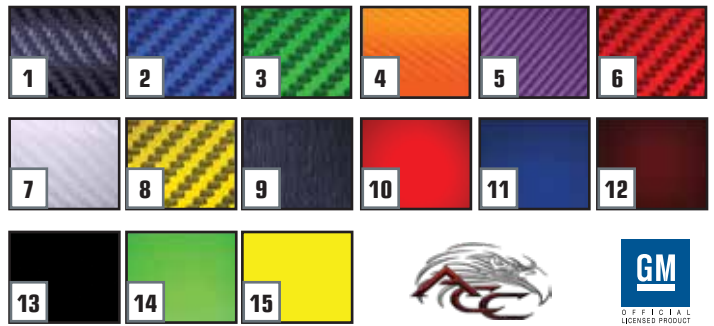

Choose Your Vinyl Inlay Color!

#53843