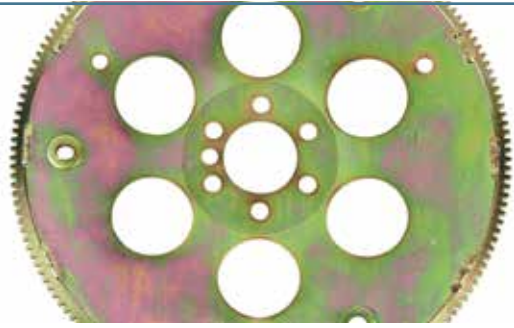

TRANSMISSION

TRANSMISSION COMPONENTS

53023 14-19 Automatic Transmission - B&M Flexplate - LS Type Motors - SFI 29.1 Approved And Legal For NHRA/IHRA Racing Classes.....**$110⁹⁹**