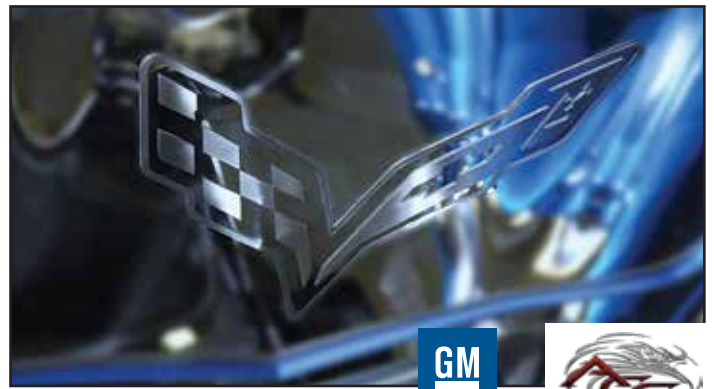

Hood Liner Insulator

- 55841** 17-19 Hood Liner Insulator - Z06 **\$112⁹⁹**

Hood Badge Emblem

- 53996** 14-19 Hood Badge Emblem - for Factory Pad - Fits Z51... **\$215⁹⁹**

Hood Panels

- 54099** 14-19 Hood Panel - Polished - 2 pc..... **\$588⁹⁹**