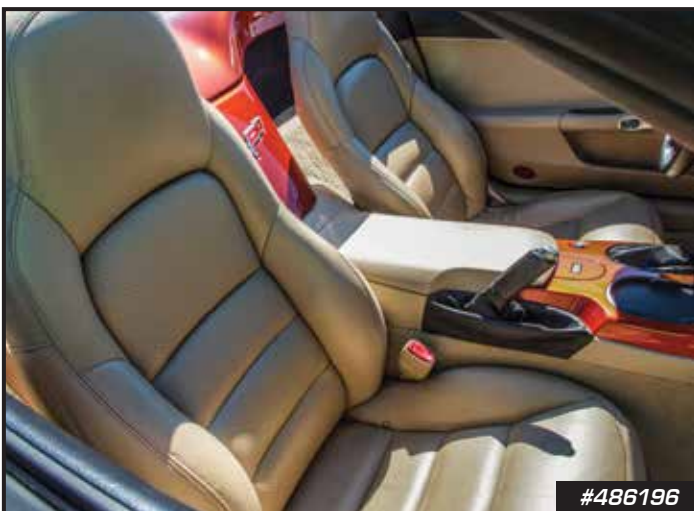

LAB TESTED to meet or exceed OEM specifications for Side Airbag Compliance!

#486797

#486196

EXCLUSIVELY FROM CA!

2005-2011 Seat Covers

- Restore the appearance & comfort of your C6 Corvette Seats.
- Choose from 100% Leather or a Leather/Vinyl combination.
- 6-piece Sport Seat Cover Set or 4-piece Standard Seat Cover Set.
- Available in all original colors, plus two-tone & custom color combinations.
- New foam (recommended) and fasteners also available.
- Made in the USA!