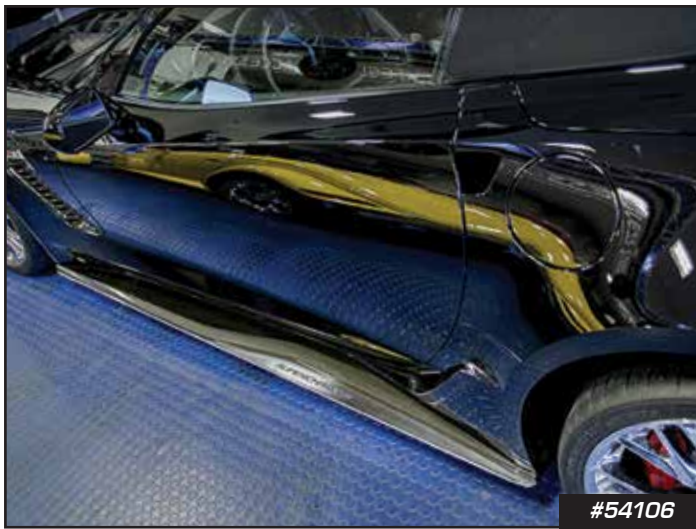

#54106

Side Skirt Extension

- **54103** 14-19 Stainless w/ Real Carbon Fiber Overlay **$719⁹⁹**
- **54104** 14-19 Stainless w/ Real Carbon Fiber - Corvette Style **$791⁹⁹**
- **54105** 14-19 Stainless w/ Real Carbon Fiber - Stingray Style **$791⁹⁹**
- **54106** 15-19 Stainless - Satin - Z06 Only w/ Polished Supercharge Inlaid Lettering **$746⁹⁹**