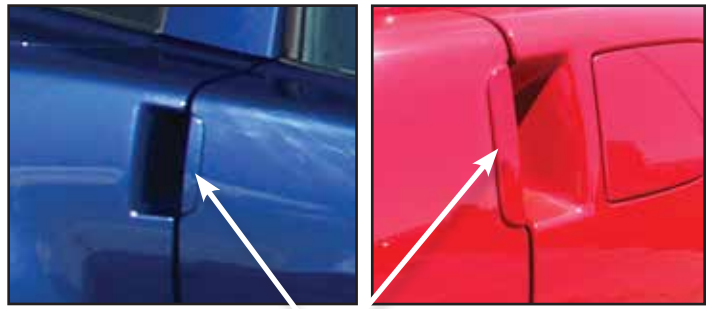

EXTERNAL DOOR HANDLE TRIM PLATES

48300 05 Door Handle Trim Plate - Magnetic Red - pr **$106⁹⁹**

48301 05 Door Handle Trim Plate - Millennium Yellow - pr **$106⁹⁹**

48303 05 Door Handle Trim Plate - Precision Red - pr **$106⁹⁹**

47871 05-06 Door Handle Trim Plate - Sunset Orange - pr **$106⁹⁹**

48304 05-07 Door Handle Trim Plate - Lemans Blue - pr **$106⁹⁹**

47869 05-07 Door Handle Trim Plate - Monterey Red - pr **$106⁹⁹**

47870 05-08 Door Handle Trim Plate - Machine Silver - pr **$106⁹⁹**

48302 05-09 Door Handle Trim Plate - Victory Red - pr..... **$106⁹⁹**

48307 05-11 Door Handle Trim Plate - Black - pr..... **$106⁹⁹**

48305 05-13 Door Handle Trim Plate - Arctic White - pr **$106⁹⁹**

48299 05-13 Door Handle Trim Plate - Velocity Yellow - pr **$106⁹⁹**

48306 07-09 Door Handle Trim Plate - Atomic Orange - pr **$106⁹⁹**

47868 08-11 Door Handle Trim Plate - Jetstream Blue - pr **$106⁹⁹**

48298 08-13 Door Handle Trim Plate - Crystal Red - pr **$106⁹⁹**

48297 09-13 Door Handle Trim Plate - Blade Silver - pr **$106⁹⁹**

48309 10-13 Door Handle Trim Plate - Torch Red - pr..... **$106⁹⁹**

48310 11-13 Door Handle Trim Plate - Inferno Orange - pr **$106⁹⁹**

48311 11-13 Door Handle Trim Plate - Supersonic Blue - pr **$106⁹⁹**

48308 12 Door Handle Trim Plate - Carlisle Blue - pr **$106⁹⁹**