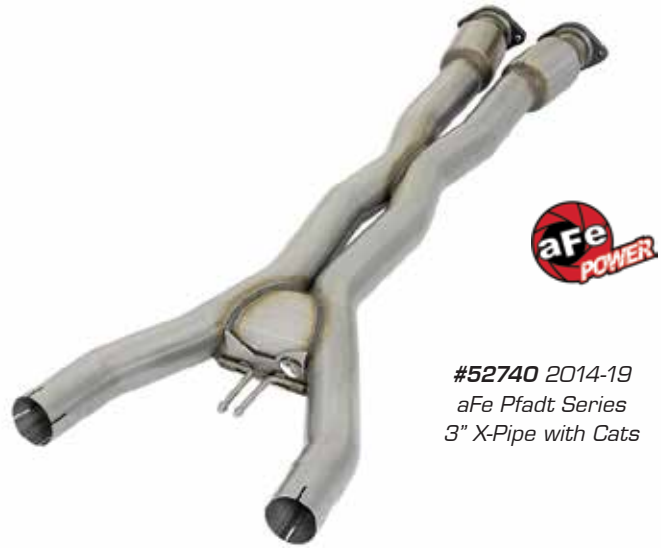

#52740 2014-19
aFe Pfadt Series
3" X-Pipe with Cats

2014-2019 aFe Pfadt Series 3" X-Pipe

52739 — Dyno-Proven Gains up to +9 HP & +10 Lbs. x Ft. TQ. Optimized Tube Lengths Improve Flow & Performance. 100% MIG welded Construction Ensures Optimal Strength & Durability. Constructed of 3" Mandrel Bent Stainless Steel Tubing. 3" Inlet & Outlets Connect Directly to Factory Mounting Locations. Does NOT Fit Vehicles Equipped With Manual Transmissions. For Race Use Only. 304 Stainless Steel Tubing: High grade stainless tubing with a uniform brushed finish provides a beautiful look and high resistance to corrosion. MIG Welded: Fabricated and welded by certified craftsmen for race proven strength and durability. Mandrel Bent Tubing: This performance X-pipe is constructed from durable 3" mandrel-bent, stainless steel brushed tubing for maximum performance, corrosion resistance and strength, eliminating cracking. Fits: 2014-19 C7 w/ Auto Transmission, 2015-19 C7 Z06 w/ Auto Transmission and 2017 Grand Sport w/ Auto Transmission.

- **52739** 14-19 aFe Pfadt Series 3" X-Pipe without Cats •.....$585⁹⁹

52740 — Dyno-Proven Gains up to +9 HP & +10 Lbs. x Ft. TQ. 3/8" Thick 304 Stainless Steel Head Flanges. Optimized Tube Lengths Improve Flow & Performance, 3 Lbs. Lighter than the Factory System. MIG Welded Construction Ensures Optimal Strength & Durability. Includes Dual, High-Flow, Metallic, 200 CPSI Stainless Steel Catalytic Converters. Incorporates an X-Pipe to Balance & Evenly Distribute Exhaust Pulses, Minimizing Drone. Does NOT Fit Manual Transmissions. Direct Bolt-On System. 304 Stainless Steel Tubing: High grade stainless tubing with a uniform brushed finish provides a beautiful look and high resistance to corrosion. MIG Welded: Fabricated and welded by certified craftsmen for race proven strength and durability. Mandrel Bent Tubing: The performance X-pipes are constructed of durable 3" mandrel bent, stainless steel brushed tubing for maximum performance, corrosion resistance and strength eliminating cracking. Fits: 2014-19 Stingray w/ Auto Transmission; 2015-19 C7 Z06 w/ Auto Transmission, 2017 Grand Sport w/ Auto Transmission

- **52740** 14-19 aFe Pfadt Series 3" X-Pipe with Cats •.....$1171⁹⁹

• This is a Race Only product that is to be used solely for competition. It cannot be used on vehicles that are operated on public streets, roads or highways. Its use is limited to closed-course and open-course racing that is formally sanctioned by a recognized racing organization. Any other use, including recreational off-road use, could be in violation of local, state and federal laws. PFADTHheaders & PFADT X-pipe will not work independently of each other without modification.