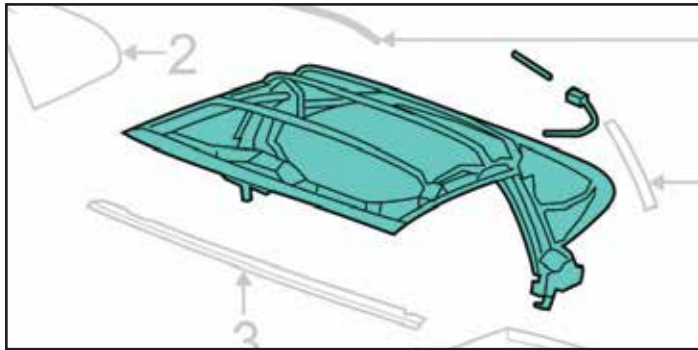

CONVERTIBLE TOP FRAME ASSEMBLY

This Convertible Top Assembly is a genuine OEM GM part and carries a factory warranty. This top will fit 2005-09 Corvettes.

50611	05-09	Convertible Top Frame Assembly.....	\$7156⁹⁹
--------------	-------	-------------------------------------	----------------------------