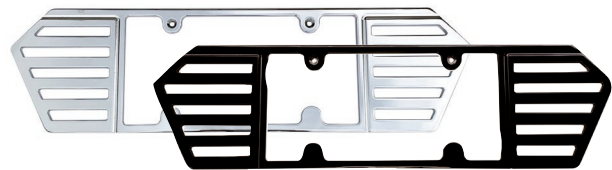

C8 BILLET MACHINED STINGRAY LICENSE FRAME

Add some personal style to your new C8 with a billet license plate frame. Manufactured from solid aircraft grade aluminum with mounting hardware included. Available in hand-polished chrome or gloss black powdercoat.

471100 2020 Corvette License Plate Frame - Chrome..... **$79⁹⁹**
471101 2020 Corvette License Plate Frame - Black..... **$79⁹⁹**