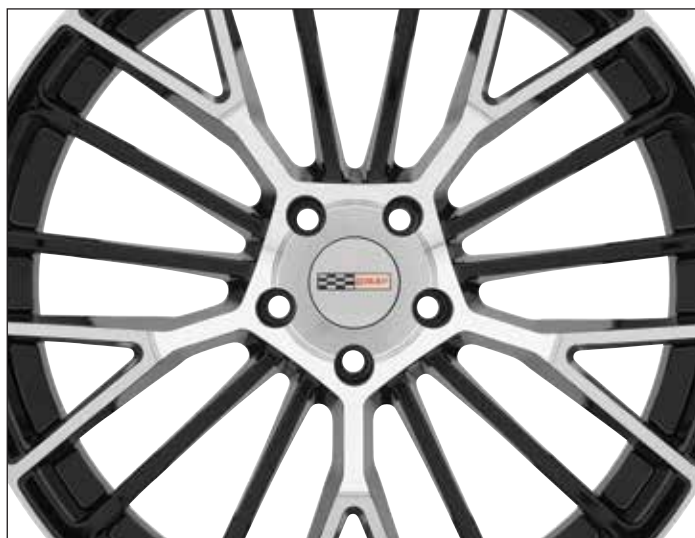

WIDEBODY WHEEL SETS

- **54295** 06-13 Astoria Gloss Black w/ Mirror Cut Face Wheel Set -
  2 Front Wheels - Size: 18x10, Offset: 37 &
  2 Rear Wheels - Size: 19x12, Offset: 41..... **$1944⁹⁹**
- **54298** 06-13 Astoria Gloss Black w/ Mirror Cut Face Wheel Set -
  2 Front Wheels - Size: 19x10, Offset: 37 &
  2 Rear Wheels - Size: 20x12, Offset: 41..... **$2129⁹⁹**
- **54299** 06-13 Astoria Gloss Black w/ Mirror Cut Face Wheel Set -
  2 Front Wheels - Size: 19x10.5, Offset: 40 &
  2 Rear Wheels - Size: 20x12.5, Offset: 47..... **$1601⁹⁹**
- **54293** 06-13 Astoria High Gloss Gunmetal Wheel Set -
  2 Front Wheels - Size: 18x10, Offset: 37 &
  2 Rear Wheels - Size: 19x12, Offset: 41..... **$1944⁹⁹**
- **54296** 06-13 Astoria High Gloss Gunmetal Wheel Set -
  2 Front Wheels - Size: 19x10, Offset: 37 &
  2 Rear Wheels - Size: 20x12, Offset: 41..... **$2129⁹⁹**
- **54294** 06-13 Astoria Matte Black Wheel Set -
  2 Front Wheels - Size: 18x10, Offset: 37 &
  2 Rear Wheels - Size: 19x12, Offset: 41..... **$1944⁹⁹**
- **54297** 06-13 Astoria Matte Black Wheel Set -
  2 Front Wheels - Size: 19x10, Offset: 37 &
  2 Rear Wheels - Size: 20x12, Offset: 41..... **$2129⁹⁹**

Individual CRAY Wheels available online!