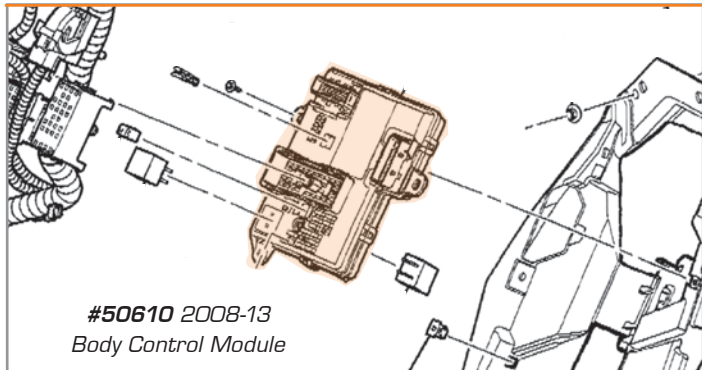

ENGINE

#50610 2008-13
Body Control Module

ENGINE COMPONENTS

51469	05-08	Alternator - 150 Amp - Remanufactured.....	$438⁹⁹
50576	06-13	Battery Cable - Negative	$118⁹⁹
50610	08-13	Body Control Module.....	$290⁹⁹
50567	05-13	Connector - 2 way - Female Leads.....	$79⁹⁹
50623	05-13	Connector - 5 way - Male Leads.....	$81⁹⁹
51009	05-13	Crank Shaft Balancer	$289⁹⁹
51010	05-13	Crank Shaft Balancer Bolt.....	$6⁹⁹
50062	05-13	Engine Oil Cooler Hose.....	$196⁹⁹
51671	05-13	Engine Control Module	$436⁹⁹
51695	05-13	Engine Coolant Air Blow Pipe	$46⁹⁹
51705	05-13	Engine Coolant Air Blow Pipe Seal	$5⁹⁹
50184	09-13	Gasket w/Supercharger LS9	$53⁹⁹
51088	05-07	Mass Air Flow Sensor - Remanufactured	$198⁹⁹
51089	05-07	Mass Air Flow Sensor - New.....	$162⁹⁹
50561	05	Output Shaft Seal	$60⁹⁹
51008	05-13	Oxygen Sensor - Before Converter.....	$88⁹⁹
50606	08-13	Oxygen Sensor - Post Converter.....	$122⁹⁹
50607	06-13	Oxygen Sensor - 6.0 or 7.0 Engine - 2 req'd.....	$95⁹⁹
38241	05-13	Idler Pulley - AC Compressor Belt	$27⁹⁹
50770	05-09	Ignition Coil - Square Connector	$86⁹⁹
50771	05-13	Ignition Coil - Round Connector	$101⁹⁹
51696	06-13	Intake Manifold - LH.....	$54⁹⁹
51697	06-13	Intake Manifold - RH	$87⁹⁹
50185	09-13	Intake Manifold Gasket Kit - LS9	$72⁹⁹
50652	05-13	Reservoir Cap	$14⁹⁹
50155	05	Sound Absorber Retainer	$0⁹⁹
50075	07-13	Spark Plug	$9⁹⁹
50617	09-13	Spark Plug	$8⁹⁹
51736	05-13	Spark Plug - Delco 41-110.....	$11⁹⁹
51781	05-13	Spark Plug Wire Set - Delco #748UU.....	$101⁹⁹
51782	05-13	Spark Plug Wire Set - Delco #748RR.....	$111⁹⁹
51474	05-08	Spark Plug Wires - w/ Tubes.....	$101⁹⁹
50379	06-13	Starter Motor - Remanufactured.....	$575⁹⁹
50186	05-13	Throttle Body Seal - LS9	$35⁹⁹
50769	05-09	Vehicle Speed Sensor.....	$40⁹⁹

OIL SYSTEM

36708	06-13	Oil Cooler Pipe Assembly Gasket.....	$7⁹⁹
48451	05-13	Oil Drain Plug.....	$5⁹⁹
50604	06-13	Oil Drain Plug Seal.....	$4⁹⁹
50912	05-11	Oil Filler Cap - Replacement.....	$5⁹⁹
38259	05-06	Oil Filter - PF46 - 6.0L.....	$5⁹⁹
50089	06-13	Oil Filter - PF48 - 06-07 LS2, 08-13 LS3, 06-08 LS7.....	$6⁹⁹
50470	05-06	Oil Filter - LS2 - Performance - K&N.....	$14⁹⁹
50471	06-13	Oil Filter - LS2, LS3 & LS7 - Performance - K&N.....	$13⁹⁹
50156	09-13	Oil Filter - LS7	$13⁹⁹
50772	05-07	Oil Temp / Fluid Level Sender	$39⁹⁹