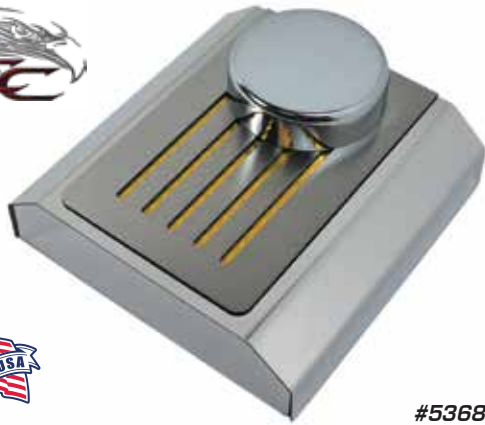

#53680

MASTER CYLINDER COVERS WITH CAP - AUTOMATIC

Give your Corvette transmission the performance look with our stainless steel Master Cylinder Covers available for both automatic & manual transmissions. Fits over the brake master cylinder, easy installation.

53666	14-19	Chrome Cap Cover - Brushed Black - 9	$71⁹⁹
53667	14-19	Chrome Cap Cover - Carbon Fiber Black - 1	$71⁹⁹
53668	14-19	Chrome Cap Cover - Carbon Fiber Blue - 2	$71⁹⁹
53672	14-19	Chrome Cap Cover - Carbon Fiber Green - 3	$71⁹⁹
53673	14-19	Chrome Cap Cover - Carbon Fiber Orange - 4	$71⁹⁹
53674	14-19	Chrome Cap Cover - Carbon Fiber Purple - 5	$71⁹⁹
53675	14-19	Chrome Cap Cover - Carbon Fiber Red - 6	$71⁹⁹
53679	14-19	Chrome Cap Cover - Carbon Fiber White - 7	$71⁹⁹
53680	14-19	Chrome Cap Cover - Carbon Fiber Yellow - 8	$71⁹⁹
53645	14-19	Chrome Cap Cover - Polished Stainless Steel	$58⁹⁹
53676	14-19	Chrome Cap Cover - Solid Black - 13	$71⁹⁹
53669	14-19	Chrome Cap Cover - Solid Bright Red - 10	$71⁹⁹
53670	14-19	Chrome Cap Cover - Solid Dark Blue - 11	$71⁹⁹
53671	14-19	Chrome Cap Cover - Solid Garnet Red - 12	$71⁹⁹
53677	14-19	Chrome Cap Cover - Solid Green - 14	$71⁹⁹
53678	14-19	Chrome Cap Cover - Solid Yellow - 15	$71⁹⁹