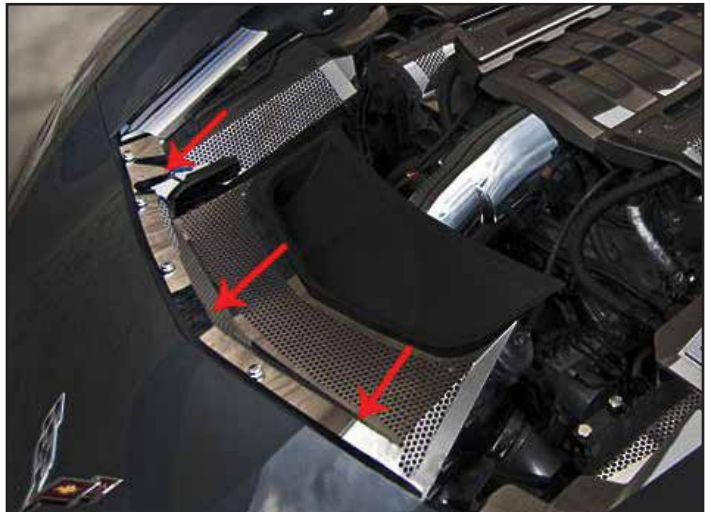

C7 SPARK PLUG

- 51736** 14-19 C7 Spark Plug - Delco..... **\$11⁹⁹**

THROTTLE BODY COVERS

- 53617** 14-19 Throttle Body Actuator Cover..... **\$42⁹⁹**
- 54001** 14-19 Throttle Body Cover - Chrome Plated ABS..... **\$233⁹⁹**