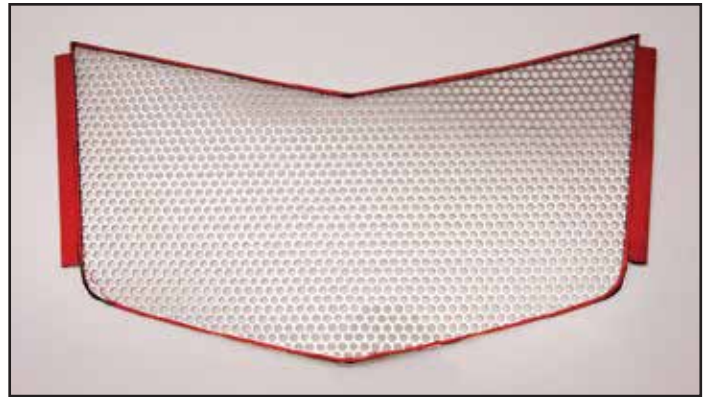

52817 14-19 Hood Vent **\$487⁹⁹**
52818 15-19 Hood Vent - Z06 **\$584⁹⁹**

HOOD VENT GRILLE - MATRIX SERIES

54074 14-19 Hood Vent Grille - Matrix Series **\$359⁹⁹**

HOOD VENT GRILLE - DIAMOND PATTERN - Z06 ONLY