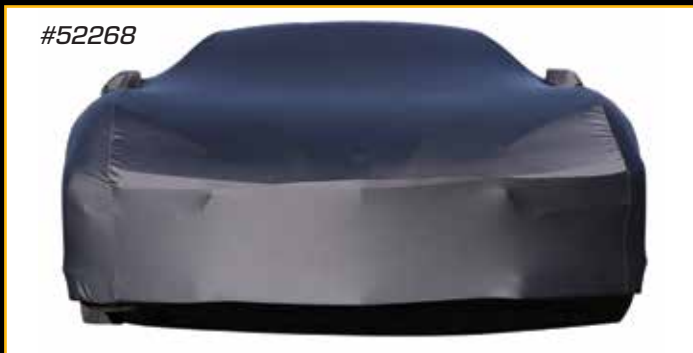

#52266 2005-13 C6

#52267 2014-19 C7

#52268 2020 C8

The NEW C8 cover is now available!

ONYX Car Covers \$154⁹⁹

#52268
2020 Onyx Cover

#52268

Since 1983, Onyx has been making high-quality Corvette covers. Onyx car covers are trusted by Generations of Corvette owners. All car covers include Mirror Pockets and a FREE Storage Bag.