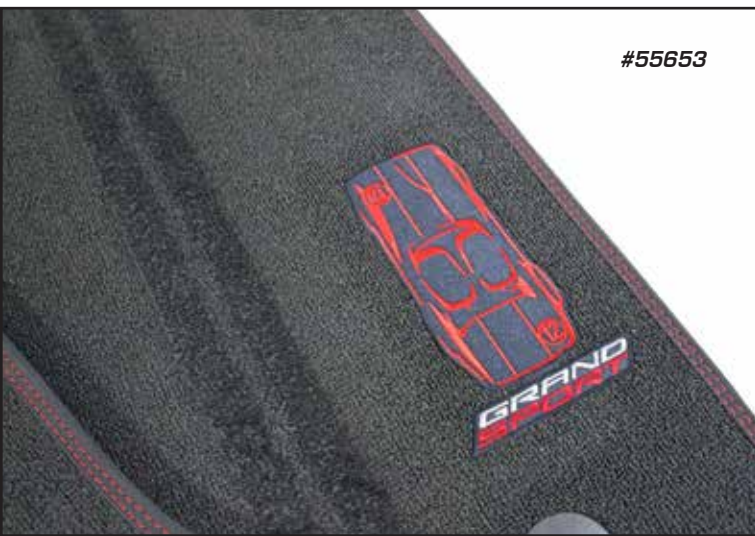

#51917
Black w/ Red
Trim - GM

#55652

#55658

#55653

#55649

#55657

FRONT MATS - GM

Grand Sport Logo