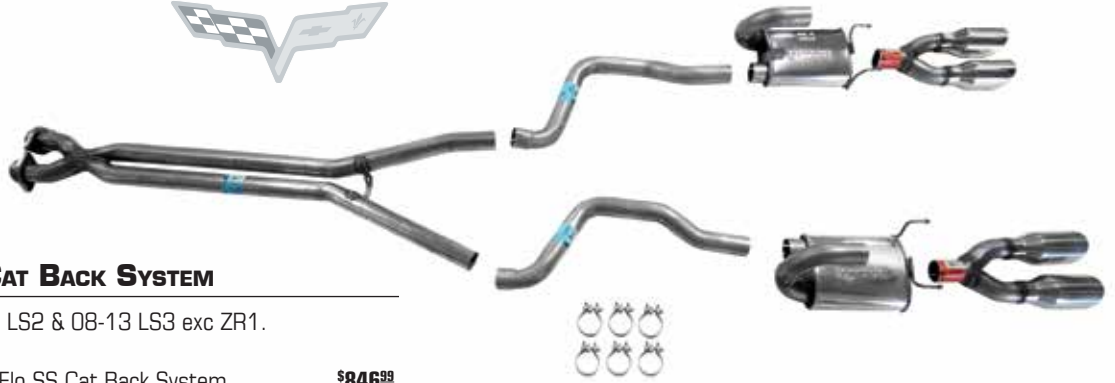

DYNOMAX ULTRA FLO CAT BACK SYSTEM

2.5" pipe diameter. Fits: 05-08 LS2 & 08-13 LS3 exc ZR1.

51396 05-13 Dynomax Ultra Flo SS Cat Back System **$846⁹⁹**