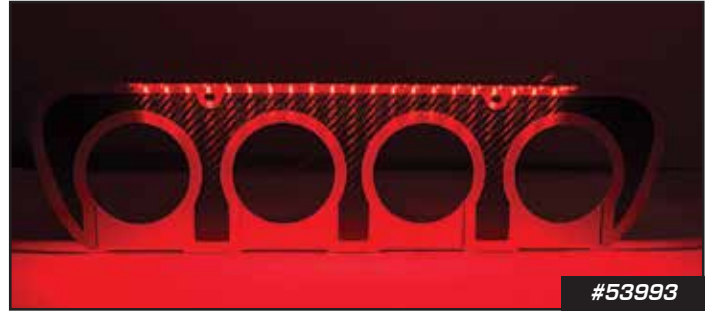

EXHAUST CONTROL

Power and performance sound at the touch of a button. Open or close your Exhaust Ports by remote control. Easy installation.

31039 14-19 Exhaust Control - Mild 2 Wild\$109⁹⁹

#53825

#53993

#53960