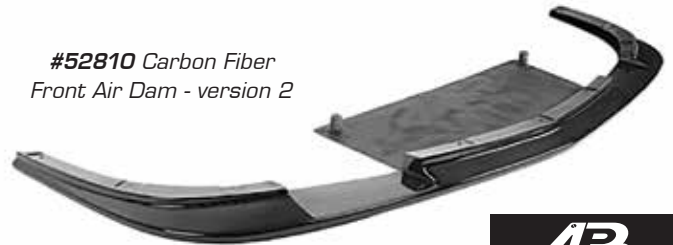

#52810 Carbon Fiber
Front Air Dam - version 2