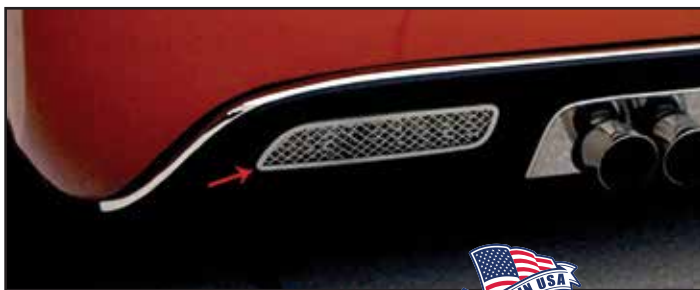

TAILLIGHT CHROME VINYL TRIM

Adds a unique look and style to your Corvette. Will not tarnish, fade or rust. Easy installation that takes only minutes. Handcrafted in the USA!

54767 05-13 Taillight Chrome Vinyl Trim - 4 pc **$21⁹⁹**

#54749

#54752

#54754

#54795

#54731

CHROME EYEBROW KIT

100% Stainless Steel. Will not tarnish, fade or rust. Adds a unique look and style to your Corvette. Easy installation that takes only minutes to install. Handcrafted in the USA!

54731 05-13 Eyebrow Kit, Chrome ABS **$76⁹⁹**

54732 05-13 Eyebrow Kit, Chrome ABS, Aggressive Style **$99⁹⁹**

5TH BRAKE LIGHT TRIM

100% Stainless Steel. Will not tarnish, fade or rust. Adds a unique look and style to your Corvette. Easy installation that takes only minutes. Handcrafted in the USA!

54749 05-13 5th Brake Light Trim, Laser Mesh **$55⁹⁹**

54752 05-13 5th Brake Light Trim, Billet Style **$44⁹⁹**

54754 05-13 5th Brake Light Trim, Polished, Flame Style **$44⁹⁹**

54795 05-13 5th Brake Light Trim, Crossed Flags Style **$59⁹⁹**

REVERSE LIGHT COVERS

100% Stainless Steel. Will not tarnish, fade or rust. Adds a unique look and style to your Corvette. Easy installation that takes only minutes. Handcrafted in the USA!

54746 05-13 Reverse Light Covers, Laser Mesh **$143⁹⁹**