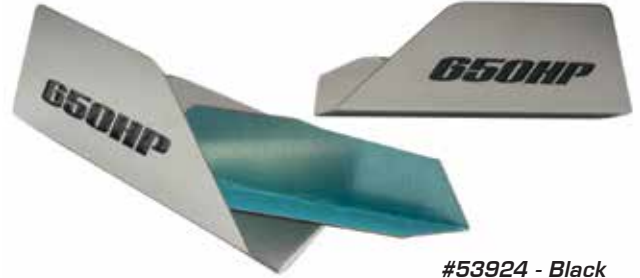

#53924 - Black

Side Skirt Extension Fins - 650HP - Z06 only

Works only with the Side Skirt Extension #54106. Made in the USA!