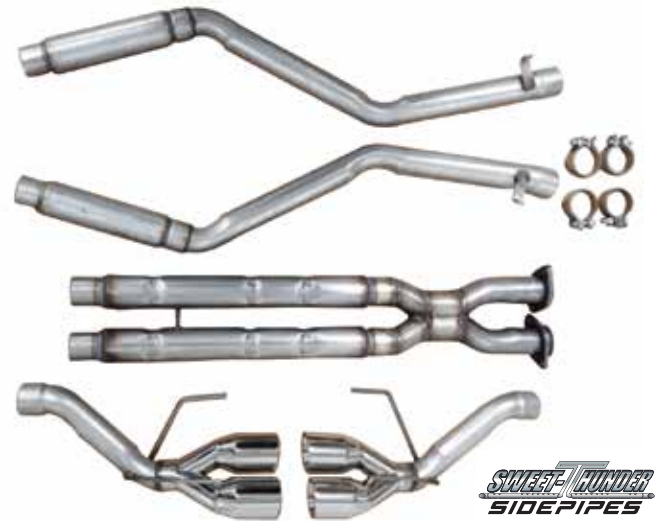

DYNOMAX ULTRA FLO CAT BACK SYSTEM

2.5" pipe diameter. Fits: 05-08 LS2 & 08-13 LS3 exc ZR1.

51396 05-13 Dynomax Ultra Flo SS Cat Back System **\$846⁹⁹**

#53002 2009-13
Flowmaster System

#53005 2005-13
Flowmaster System