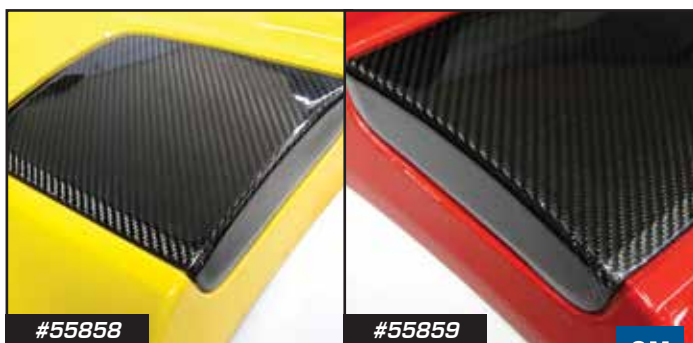

#43956

TONNEAU LID

#55858

#55859

Tonneau Inserts

Our carbon fiber tonneau cover inserts will add a professional accent to your Stingray. The carbon fiber is the same OEM carbon fiber specification offered on all 2014-2019 Stingrays, Z06 & Grand Sport exterior components. Made in the USA.

55858 14-19 Tonneau Insert - LH - Carbon Fiber **$544⁹⁹**
55859 14-19 Tonneau Insert - RH - Carbon Fiber.....**$544⁹⁹**
52547 14-19 Tonneau Lid Trim Insert - Adrenaline Red.....**$229⁹⁹**
52550 14-19 Tonneau Lid Trim Insert - Gray Metallic **$229⁹⁹**
52548 14-19 Tonneau Lid Trim Insert - Paint to Match.....**$203⁹⁹**
52549 14-19 Tonneau Lid Trim Insert - Torch Red.....**$229⁹⁹**