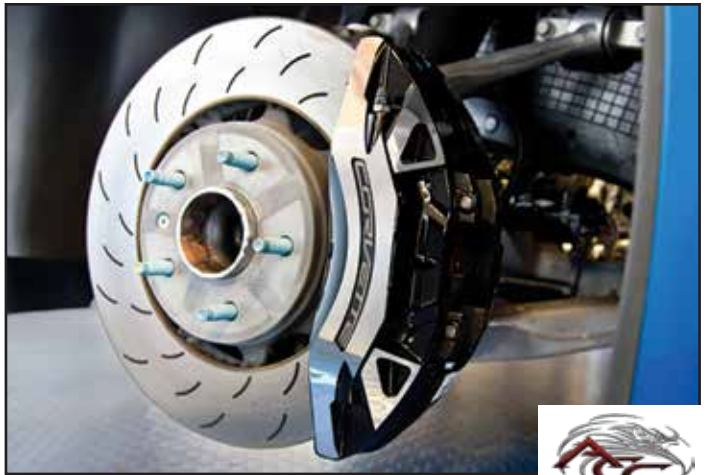

CALIPER COVERS

- **53684** 14-19 Caliper Covers - Fits Z51 - 18 pc..... **$89⁹⁹**

WARNING: Cancer and Reproductive Harm –
www.P65Warnings.ca.gov

833-4TopFlight
TopFlightAutomotive.com