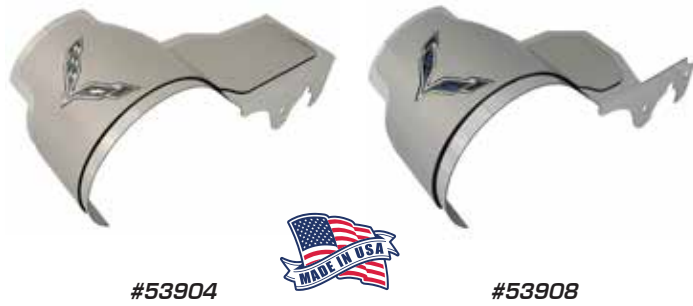

#53904

#53908

Alternator Covers - Polished w/Satin Top Plate

53891	14-19 Alternator Cover - Brushed Black - 9	$148⁹⁹
53892	14-19 Alternator Cover - Carbon Fiber Black - 1	$148⁹⁹
53893	14-19 Alternator Cover - Carbon Fiber Blue - 2	$148⁹⁹
53897	14-19 Alternator Cover - Carbon Fiber Green - 3	$148⁹⁹
53898	14-19 Alternator Cover - Carbon Fiber Orange - 4	$148⁹⁹
53899	14-19 Alternator Cover - Carbon Fiber Purple - 5	$148⁹⁹
53900	14-19 Alternator Cover - Carbon Fiber Red - 6	$148⁹⁹
53904	14-19 Alternator Cover - Carbon Fiber White - 7	$148⁹⁹
53905	14-19 Alternator Cover - Carbon Fiber Yellow - 8	$148⁹⁹
53901	14-19 Alternator Cover - Solid Black - 13	$148⁹⁹
53894	14-19 Alternator Cover - Solid Bright Red - 10	$148⁹⁹
53895	14-19 Alternator Cover - Solid Dark Blue - 11	$148⁹⁹
53896	14-19 Alternator Cover - Solid Garnet Red - 12	$148⁹⁹
53902	14-19 Alternator Cover - Solid Synergy Green - 14	$148⁹⁹
53903	14-19 Alternator Cover - Solid Yellow - 15	$148⁹⁹
53906	14-19 Alternator Cover - Z06 - Brushed Black - 9	$148⁹⁹
53907	14-19 Alternator Cover - Z06 - Carbon Fiber Black - 1	$148⁹⁹
53908	14-19 Alternator Cover - Z06 - Carbon Fiber Blue - 2	$148⁹⁹
53912	14-19 Alternator Cover - Z06 - Carbon Fiber Green - 3	$148⁹⁹
53913	14-19 Alternator Cover - Z06 - Carbon Fiber Orange - 4	$148⁹⁹
53914	14-19 Alternator Cover - Z06 - Carbon Fiber Purple - 5	$148⁹⁹
53915	14-19 Alternator Cover - Z06 - Carbon Fiber Red - 6	$148⁹⁹
53919	14-19 Alternator Cover - Z06 - Carbon Fiber White - 7	$148⁹⁹
53920	14-19 Alternator Cover - Z06 - Carbon Fiber Yellow - 8	$148⁹⁹
53916	14-19 Alternator Cover - Z06 - Solid Black - 13	$148⁹⁹
53909	14-19 Alternator Cover - Z06 - Solid Bright Red - 10	$148⁹⁹
53910	14-19 Alternator Cover - Z06 - Solid Dark Blue - 11	$148⁹⁹
53911	14-19 Alternator Cover - Z06 - Solid Garnet Red - 12	$148⁹⁹
53917	14-19 Alternator Cover - Z06 - Solid Synergy Green - 14	$148⁹⁹
53918	14-19 Alternator Cover - Z06 - Solid Yellow - 15	$148⁹⁹