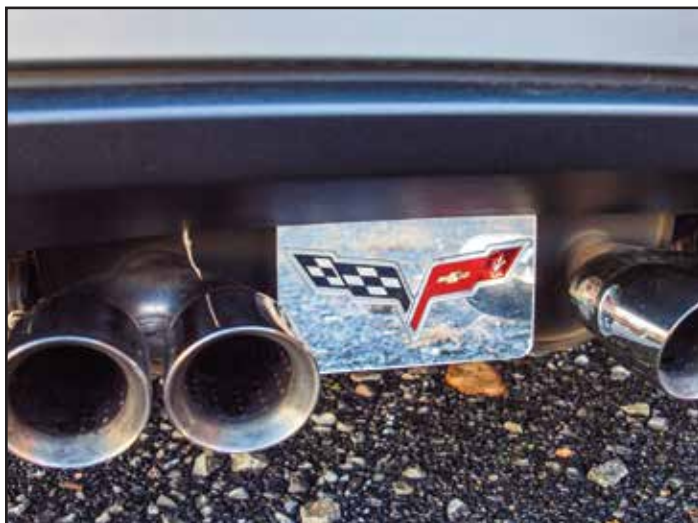

#54718

EXHAUST PLATES

These C6 Exhaust Plates are available either in high polished stainless steel or billet aluminum. Plates use the detailed C6 emblem to dress up your C6's exhaust outlet. **Note:** Fits only stock exhausts. Will not fit Dual Mode NPP Systems.

- **47963** 05-13 Exhaust Plate - Billet Aluminum.....**$223⁹⁹**
- **47962** 05-13 Exhaust Plate - High Polish Stainless Steel.....**$111⁹⁹**
- **49098** 05-13 Exhaust Plate - SS w/ 3D C6 Emblem - Exc. Z06 .... **$69⁹⁹**
- **49099** 05-13 Exhaust Plate - SS Black w/ C6 Emblem - Exc. Z06. **$69⁹⁹**