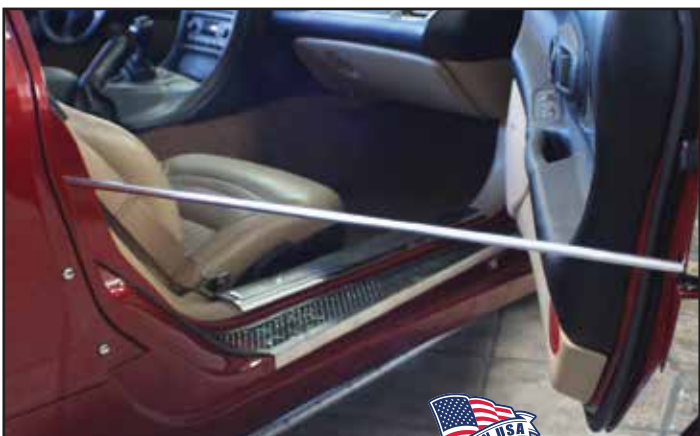

DOOR GUARDS WITH BLACK FLAME

100% Stainless Steel. Will not tarnish, fade or rust. Adds a unique look and style to your Corvette. Easy installation that takes only minutes to install. Handcrafted in the USA!

54617 05-13 Door Guards - Satin - Black Flame.....**$167⁹⁹**

SHOW PROP BAR

You no longer have to worry about a windy day slamming your door closed with this Show Prop Bar. Made of 100% Stainless Steel. Will not tarnish, fade or rust. Easy installation that takes only minutes.

54634 05-13 Show Prop Bar - Polished - Driver **$46⁹⁹**

54635 05-13. Show Prop Bar - Polished - Passenger..... **$46⁹⁹**