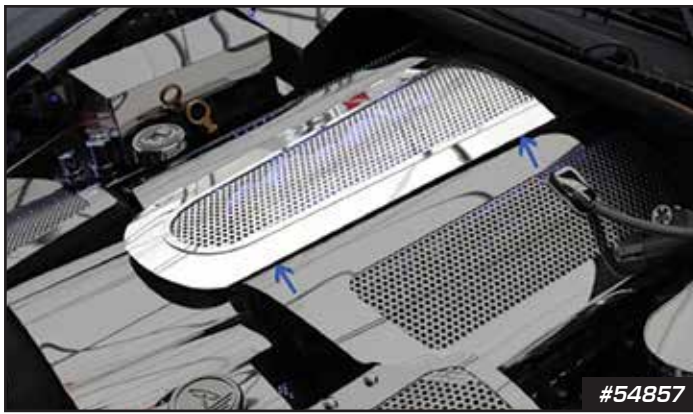

#54857

LOW PROFILE, PERFORATED PLENUM COVERS

Perforated Plenum Covers for all C6 LS3 and Grand Sports. Except Z06 & ZR1 LS9. This cover only works with our Fuel Rail Covers #54849 - #54855. 100% Stainless Steel. Will not tarnish, fade or rust. Adds a unique look and style to your Corvette. Easy installation.

- **54857** 08-13 Plenum Cover - Perforated **$222⁹⁹**
- **54858** 08-13 Plenum Cover - Illuminated Blue LED **$341⁹⁹**
- **54859** 08-13 Plenum Cover - Illuminated Green LED **$341⁹⁹**
- **54860** 08-13 Plenum Cover - Illuminated Red LED **$341⁹⁹**
- **54861** 08-13 Plenum Cover - Illuminated White LED **$341⁹⁹**
- **54862** 08-13 Plenum Cover - Illuminated Yellow LED **$341⁹⁹**
- **54849** 08-13 Fuel Rail Covers - Perforated Replacement w/ Cap.. **$341⁹⁹**
- **54855** 08-13 Fuel Rail Covers - Polished Replacement **$287⁹⁹**

LOW PROFILE PLENUM COVERS - Z06 LS7

Fits Z06 with LS7 Engine only. Not a stand alone item. Only works with Fuel Rail Covers #54849 - 54855. 100% Stainless Steel. Will not tarnish, fade or rust. Adds a unique look and style to your Corvette. Easy installation. Handcrafted in the USA!

- **55089** 06-13 Plenum Cover, Polished, Low Profile - Z06 LS7 ..... **$194⁹⁹**
- **55090** 06-13 Plenum Cover, Perforated, Low Profile - Z06 LS7... **$222⁹⁹**
- **55091** 06-13 Plenum Cover, Perforated, Illuminated - Blue LED... **$341⁹⁹**
- **55092** 06-13 Plenum Cover, Perforated, Illuminated - Green LED **$341⁹⁹**
- **55093** 06-13 Plenum Cover, Perforated, Illuminated - Red LED ... **$341⁹⁹**
- **55094** 06-13 Plenum Cover, Perforated, Illuminated - White LED **$341⁹⁹**
- **55095** 06-13 Plenum Cover, Perforated, Illuminated - Yellow LED **$341⁹⁹**
- **54849** 08-13 Fuel Rail Covers - Perforated Replacement w/ Cap.. **$341⁹⁹**
- **54855** 08-13 Fuel Rail Covers - Polished Replacement **$287⁹⁹**

PLENUM COVER