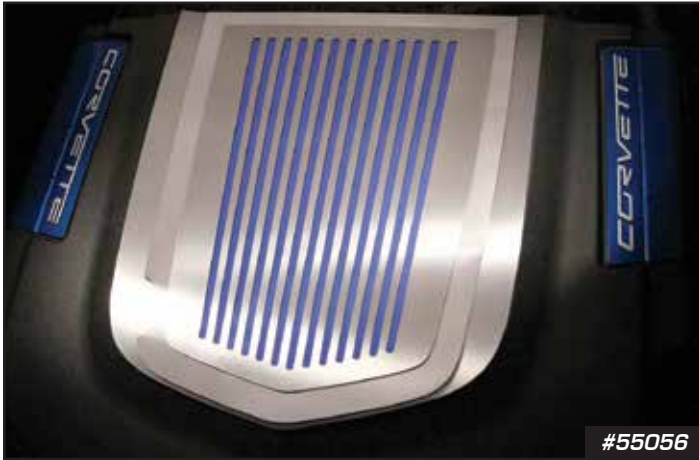

ZR1 ENGINE SHROUD COVERS

100% Stainless Steel. Will not tarnish, fade or rust. Adds a unique look and style to your Corvette. Easy installation. Handcrafted in the USA!

- **55055** 09-13 Engine Shroud Cover, w/ Flames & Emblem - 2 pc..$233⁹⁹
- **55056** 09-13 Engine Shroud Cover, Ribbed - 2 pc.....$233⁹⁹
- **55057** 09-13 Engine Shroud Cover, Ribbed - No Emblem - 2 pc...$233⁹⁹

Call or go online today to see our complete line of products and place your order!

PERFORATED ZR1 POWER STEERING COVER

100% Stainless Steel. Will not tarnish, fade or rust. Adds a unique look and style to your Corvette. Easy installation. Handcrafted in the USA!

- **55047** 09-13 Power Steering Cover, Perforated - ZR1 .....$116⁹⁹

PERFORATED ZR1 POWER STEERING RESERVOIR COVER

100% Stainless Steel. Will not tarnish, fade or rust. Adds a unique look and style to your Corvette. Easy installation. Handcrafted in the USA!

- **55048** 09-13 Power Steering Reservoir Cover, Perforated - ZR1...$116⁹⁹

FUSE BOX COVER

100% Stainless Steel. Will not tarnish, fade or rust. Adds a unique look and style to your Corvette. Easy installation. Handcrafted in the USA!

- **54812** 05-13 Fuse Box Cover, Polished.....$124⁹⁹

WARNING: Cancer and Reproductive Harm — www.P65Warnings.ca.gov

833-4TopFlight
TopFlightAutomotive.com