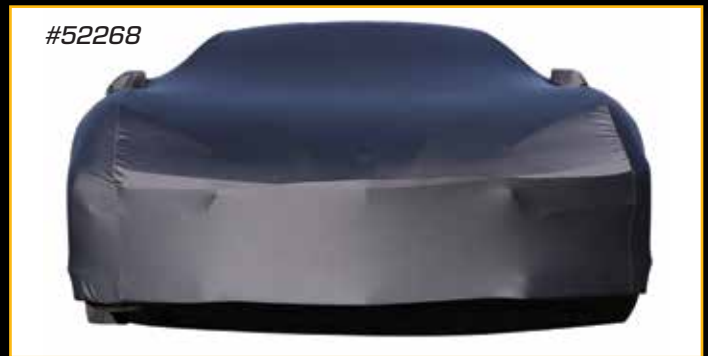

#52266 2005-13 C6

#52267 2014-19 C7

#52268 2020 C8

The NEW C8 cover is now available!

ONYX Car Covers \$154⁹⁹

#52268
2020 Onyx Cover

#52268

Since 1983, Onyx has been making high-quality Corvette covers. Onyx car covers are trusted by Generations of Corvette owners. All car covers include Mirror Pockets and a FREE Storage Bag.