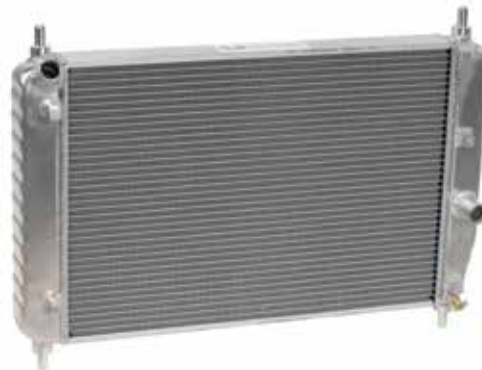

#51999
2005-13
Direct-Fit
Aluminum
Radiator
Automatic with
EOC & TOC

#51997
2005-13
Direct-Fit
Radiator

RADIATORS

51997	05-13	Direct-Fit Radiator - ALL.....	\$689⁹⁹
51998	05-13	Direct-Fit Radiator w/ EOC.....	\$794⁹⁹
51999	05-13	Direct-Fit Radiator w/ EOC & TOC.....	\$889⁹⁹
51996	05-13	Direct-Fit Radiator w/ TOC.....	\$794⁹⁹
50563	05-13	Radiator - LS2.....	\$666⁹⁹