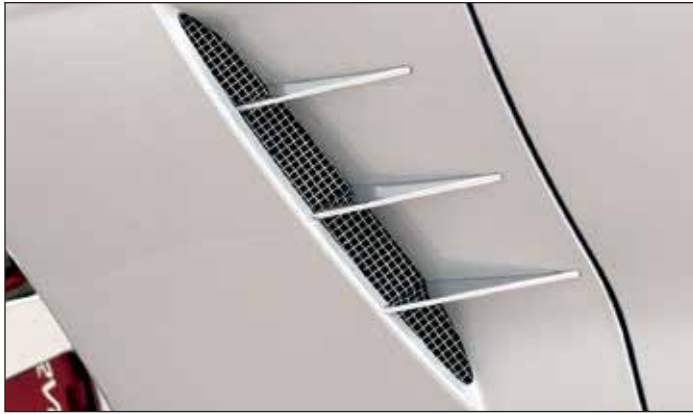

FENDER SPEARS

High quality chrome-plated Fender Spears accentuate your C6's fender duct. The spears are made of billet aluminum, then triple chrome plated for a long lasting finish. Comes with great looking fender duct screens that are necessary for installation. Included are six fender spears, two screens and everything you need for a quick, easy installation.