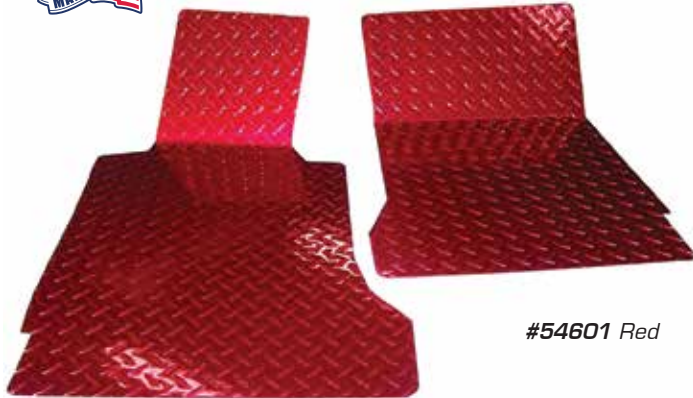

#54601 Red

DIAMOND PLATE FLOOR MATS

Features: Made of 100% aluminum. High polished, mirror look. Will not tarnish, fade or rust. Adds a unique look and style to your Corvette. Easy installation that takes only minutes. Handcrafted in the USA!

- **54600** 05-13 Floor Mats Diamond Plate $176⁹⁹
- **54603** 05-13 Floor Mats Show Diamond Plate Black $260⁹⁹
- **54605** 05-13 Floor Mats Show Diamond Plate Blue $260⁹⁹
- **54602** 05-13 Floor Mats Show Diamond Plate Orange $260⁹⁹
- **54601** 05-13 Floor Mats Show Diamond Plate Red $260⁹⁹
- **54604** 05-13 Floor Mats Show Diamond Plate Yellow $260⁹⁹

CARGO MATS