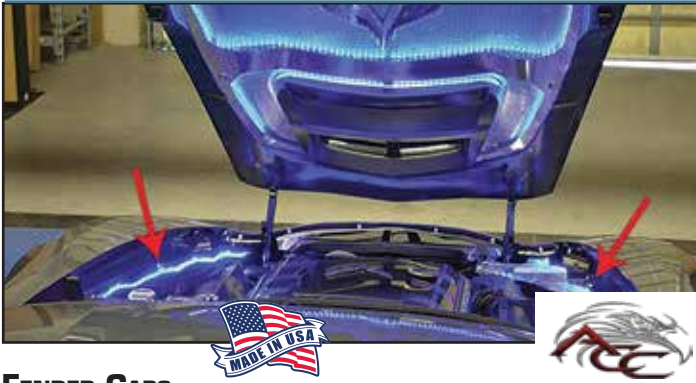

FENDER CAPS

These trim pieces are designed to fit your Corvette Stingray on the inside of the front fenders and add a defined illuminated look to your Corvette's engine bay. Complements our 3 pc perforated fender covers.

Features: 100% Stainless Steel. High Polished, mirror finish. Will not tarnish, fade or rust. Adds a unique look and style to your car. Fits all C7 / Z51 / Z06 Corvette Stingrays. Made in USA! **Note:** Recommended to use with #54098 Fender Covers.

- **54044** 14-19 Fender Caps - Illuminated - Blue - 2 pc **$296⁹⁹**
- **54045** 14-19 Fender Caps - Illuminated - Green - 2 pc **$296⁹⁹**
- **54046** 14-19 Fender Caps - Illuminated - Red - 2 pc **$296⁹⁹**
- **54047** 14-19 Fender Caps - Illuminated - White - 2 pc **$296⁹⁹**
- **54048** 14-19 Fender Caps - Illuminated - Yellow - 2 pc **$296⁹⁹**
- **54098** 14-19 Fender Covers - Perforated - 3 pc **$539⁹⁹**