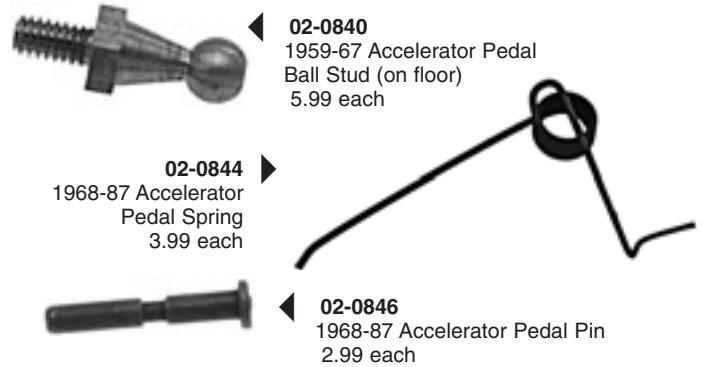

Accelerator Pedal Pads

Part # Year Description Price

Accelerator Pedal Assemblies

02-0817	68-69	Pedal with Pad, Reproduction, each	64.99
02-0819	70-72	Pedal with Pad, Reproduction, each	64.99

Accelerator Pedal Hardware