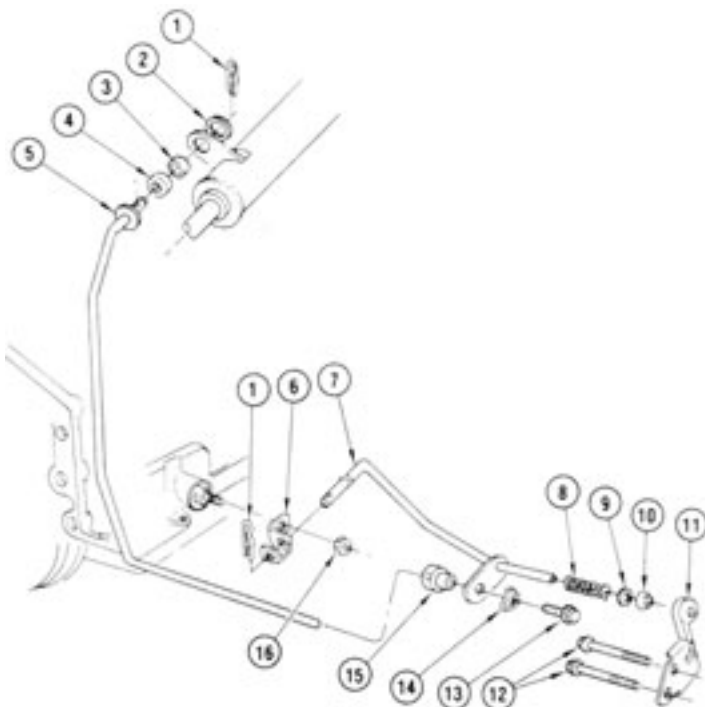

1982-87 Automatic Column Shifter and Parts

11-2766	82-87	Retainer #1	0.99
11-2767	82-87	Washer #2	1.99
11-2768	82-87	Sleeve #3	10.99
11-2769	82-87	Grommet #4	Disc.
11-2776	82-87	Lever #7, TH200 only	49.99
11-2777	82-87	Spring #8	3.99
11-2779	82-87	Bushing #10	3.99
11-2782	82-87	Screw #14	4.99
11-2784	82-87	Clamp #15	Disc.
11-2785	82-87	Nut #16	2.99

Shifter Conversion Kits

11-1591	59-60	Powerglide, 3-4 speed shifter conversion	52.99
11-1592	64-67	Powerglide, 2-3 speed shifter conversion	52.99

Shift Cables

11-1706	64-67	Automatic Floor Shift	41.99
11-1703	68-72	with Floor Console	106.99
11-1704	68-72	with Floor Console, Reproduction	49.99
11-1705	78-87	with Floor Console	74.99