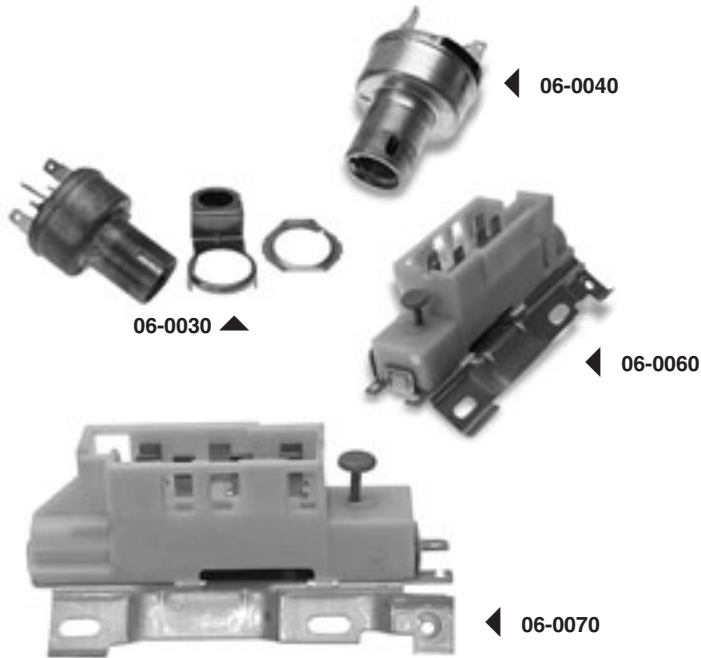

Part #	Year	Description	Price
--------	------	-------------	-------

Ignition Switches

06-0020	64		15.99
06-0030	65		Disc.
06-0040	66-67		19.99
06-0060	69-87	without Tilt Wheel	19.99
06-0070	69-87	with Tilt Wheel	18.99