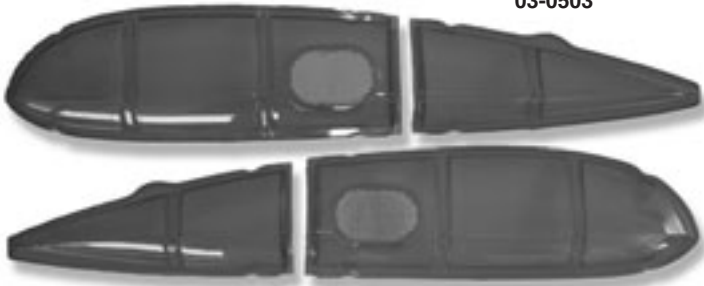

Taillight Lenses

▼ 03-0502
03-0503

03-0501 ▲
03-0504

GM Restoration Parts

03-0510 ▶