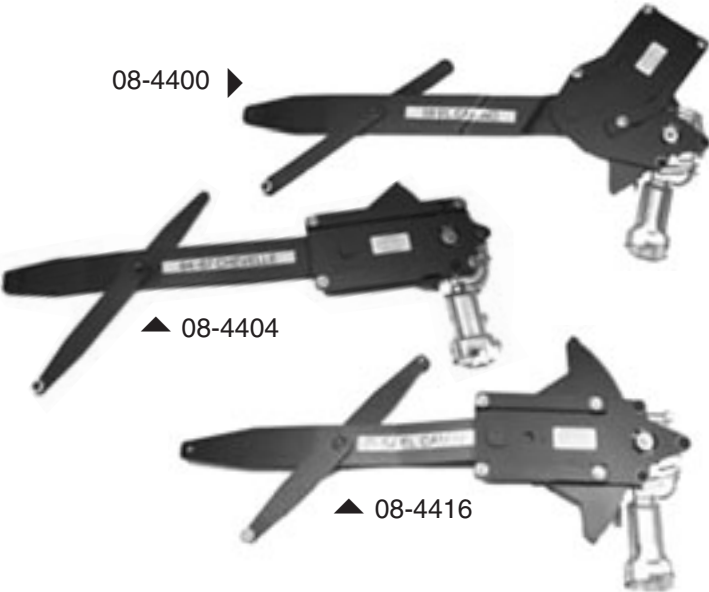

Hardware

Part # Year Description Price

Power Window Kits

08-4400	59-60	Door, left and right	420.99
08-4430	59-60	Vent, left and right	385.99
08-4404	64-67	Door, left and right	420.99
08-4408	68-72	Door, left and right	420.99
08-4412	73-77	Door, left and right	420.99
08-4416	78-87	Door, left and right	499.99

Ignition Locks and Keys

08-0740	59-60	Original	17.99
08-0750	59-60	Octagon	13.99
08-0760	64	Original	13.99
08-0770	64	Octagon	10.99
08-0780	65	Original	15.99
08-0790	65	Octagon	11.99
08-0800	66-67	Original	17.99
08-0810	66-67	Later	12.99
08-0820	68	Original	19.99
08-0830	68	Later	17.99
08-0840	69-78	Later	17.99
08-0850	79-87	Later	18.99

Use one key for everything! If you are ordering ignition and door lock sets, we can have a glove box lock set made to match.

Part # Year Description Price