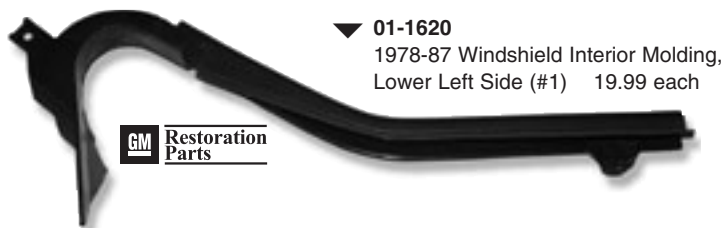

Part #	Year	Description	Price
Shoulder Belt Guides			
01-2020	74-77	Bench, RH or LH, Black	7.99
01-2015	74-87	Bucket, RH or LH, Black	14.99
01-2039	78-87	Bench, LH, Dark Maple - NOS	Disc.

1978-'87 Interior Trim

Need clips for installation? We have 'em! See Section 08, part # 08-3650, #08-3760, and #08-3585.

GM Restoration Parts

▼ **01-1640**
1978-87 Windshield Interior Molding, Upper Left Side (#2) 22.99 each