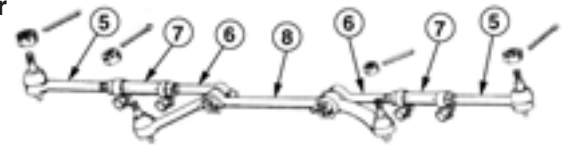

1964-'87 Steering Gear

Outer Tie Rods (#5)

07-2530	59-60	each, need two	29.99
07-2532	64-70	each, need two	24.99
07-2534	71-72	each, need two	24.99
07-2536	73-77	each, need two	24.99
07-2538	78-87	each, need two	29.99