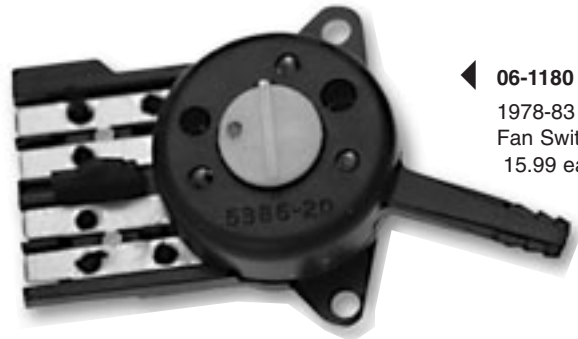

▼ **06-1190**
1984-87 Blower
Motor Fan Switch
8.99 each

◀ **06-1180**
1978-83 Blower Motor
Fan Switch
15.99 each