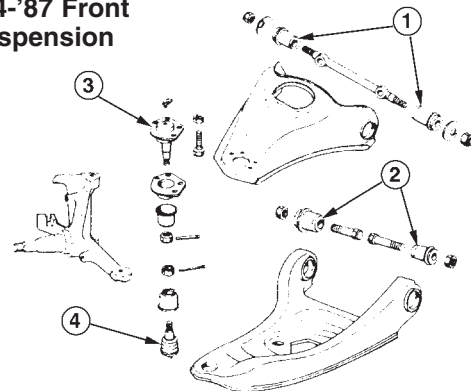

1964-'87 Front Suspension

Front Upper Control Arm Bushings (#1)

07-2516	59-60	set of two, need one set per side	11.99
07-2518	64-72	set of two with shaft, need one set per side	59.99
07-2520	73	set of two, need one set per side	10.99
07-2522	74-77	set of two with shaft, need one set per side	62.99
07-2524	78-87	set of two, need one set per side	17.99

Front Lower Control Arm Bushings (#2)

07-2550	59-60	each, need two per side	10.99
07-2552	59-60	set of two with shaft, need one set per side	62.99
07-2553	64-66	First Design, set of two-1 large 1 small, need one set per side	21.99
07-2554	66-72	set of two-1 large 1 small, need one set per side	19.99
07-2555	70-72	set of two-1 oval 1 round, need one set per side	21.99
07-2556	73-77	set of two-1 large 1 small, need one set per side	19.99
07-2558	78-87	set of two-1 large 1 small, need one set per side	21.99