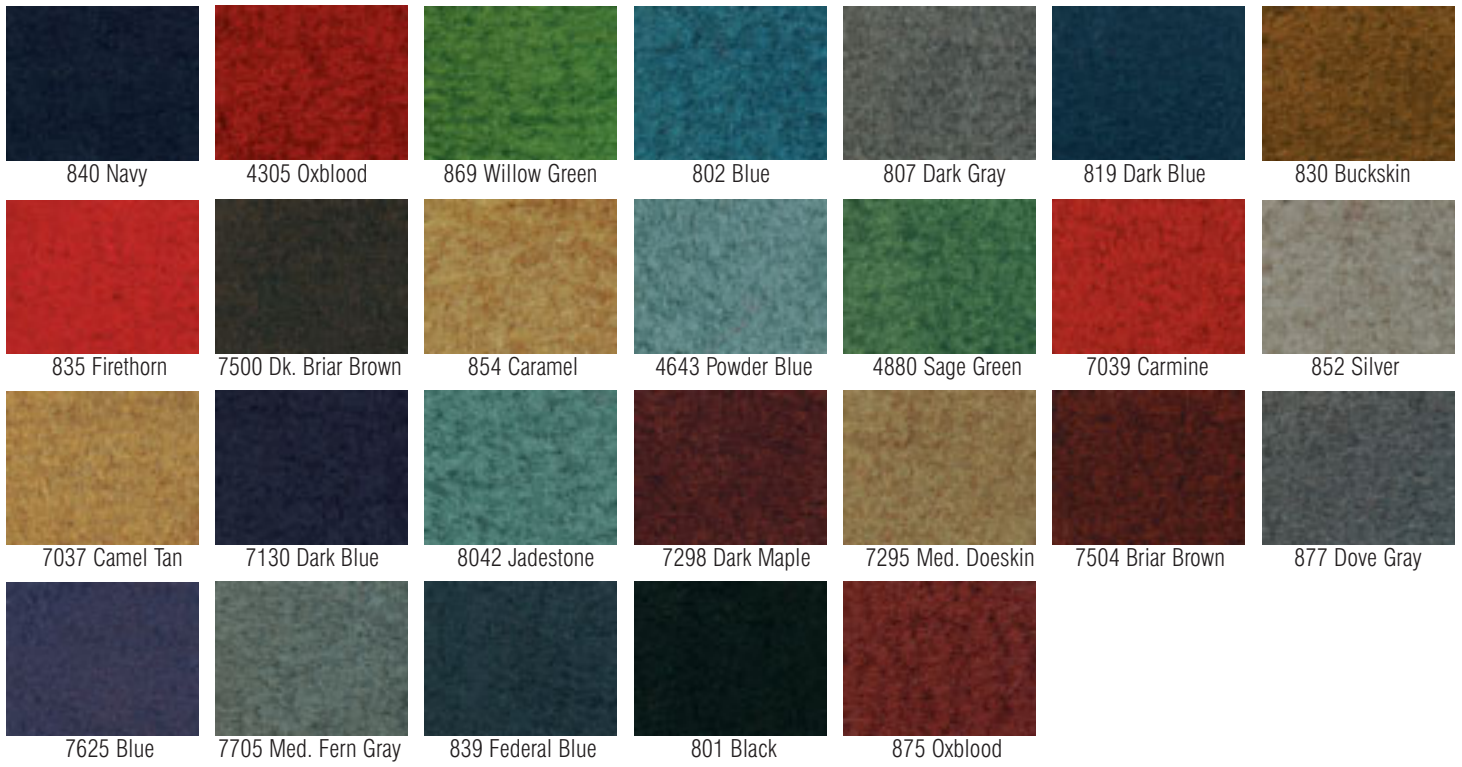

1974-'87 Cut-Pile Carpet Kits — These quality carpet kits are manufactured by Auto Custom Carpets. ACC is officially licensed by General Motors and produces the highest quality carpet on the market. The cut-pile carpet kits are molded to the exact dimensions of the floor pan. Every 1974-'87 carpet kit is made with the original-type 100% nylon cut-pile carpet. Kits come complete with the original-style 36 ounce jute padding attached to the underside of the carpet and a correct, color-keyed reproduction of the original heel pad, dielectrically heat sealed to the carpet. On 1974-'77 cars, please specify whether your car is a four-speed manual or an automatic transmission. See page 21 for year, model and color applications.

Carpeted Dash Covers — Protect your dash from the damaging rays of the sun with these quality carpet dash covers. Choose from cut-pile (CP) or velour (V) fabric. Each one is made to exacting specifications to fit your El Camino perfectly. See page 17 for year and model applications.