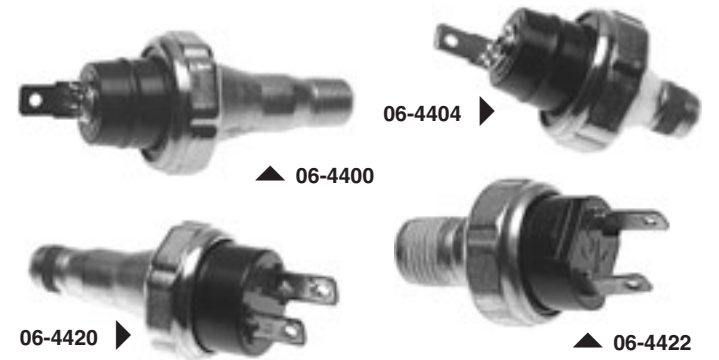

Part #	Year	Description	Price

Oil Pressure Sending Units and Switches

06-4400	59-60	with 348 or 409.	7.99
06-4404	59-60	All (except 348, 409), 8 cyl.	4.99
06-4408	64-66	w/o Gauges (except SS), 8 cyl.	7.99
06-4412	67-75	w/o Gauges (except SS), 8 cyl.	7.99
06-4416	69	with Gauges, 8 cyl.	64.99
06-4418	77-79	without Gauges, 8 cyl.	7.99
06-4414	78-87	with Gauges, 8 cyl.	39.99
06-4420	80-86	without Gauges, 8 cyl.	8.99
06-4422	87	without Gauges, 8 cyl.	7.99