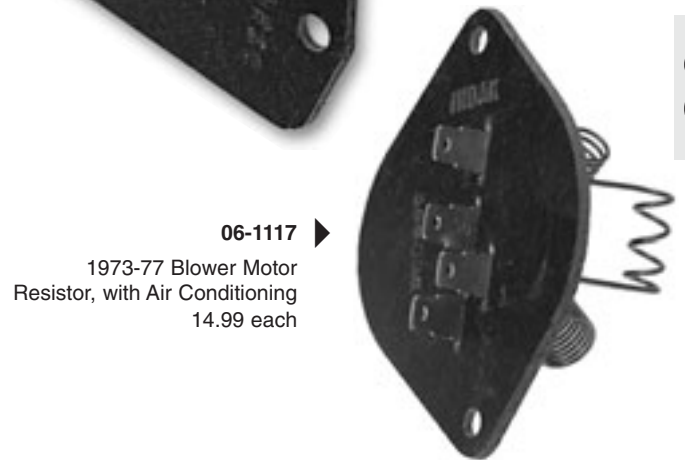

06-1088 ▶
1973-87 Blower Motor
Resistor for El Camino
without Air Conditioning
9.99 each

06-1117 ▶
1973-77 Blower Motor
Resistor, with Air Conditioning
14.99 each