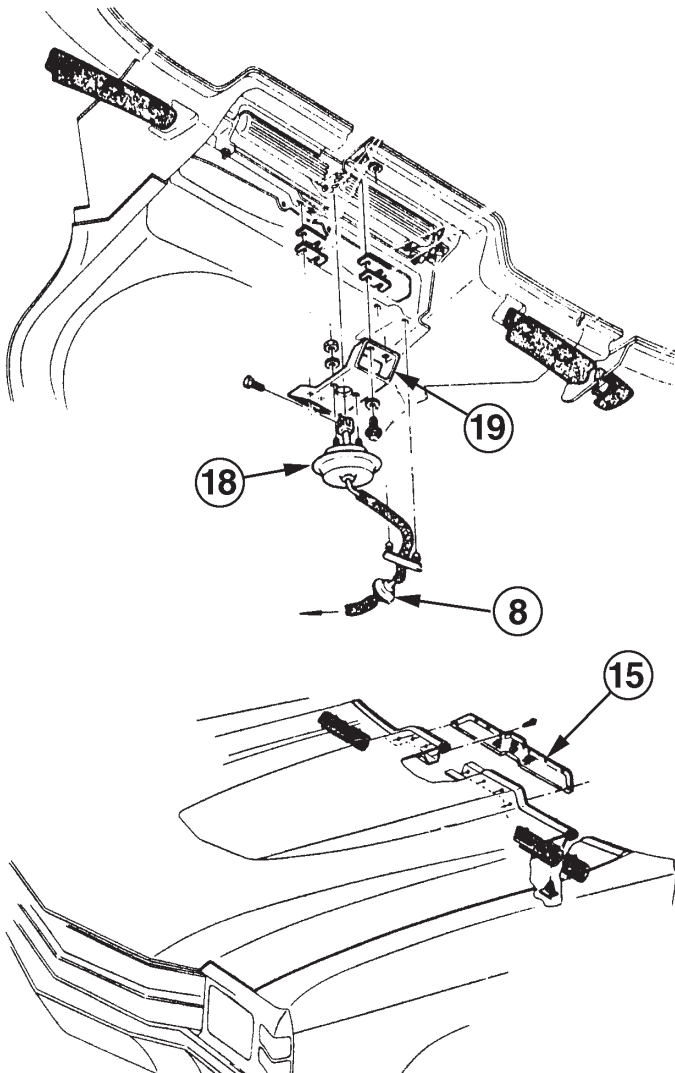

Cowl induction was an option with the SS packages of 1970-'72. When the accelerator was pressed down a wide scoop opened to direct air from the high pressure area at the base of the windshield into the engine air intake. The SS package of those years included a special hood with a non-functional air scoop if cowl induction was not purchased.

Part #	Year	Description	Price

08-2170	70-72	Switch, Air Control Valve	27.99
08-2180	70-72	Bracket, Air Control Valve	21.99
08-2200	70-72	Firewall Relay	23.99
08-2210	70-72	Hood Wiring Grommet	8.99
08-2225	70-72	Cowl Induction Hood Seals with Clips	13.99
08-2230	70-72	Wiring Harness	31.99