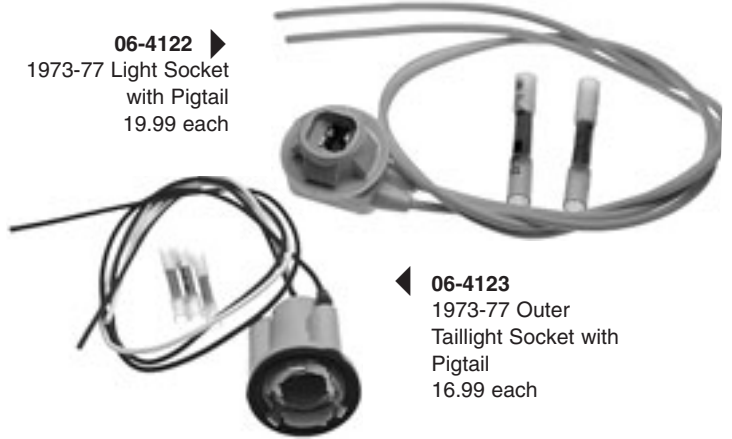

06-4122 ▶
1973-77 Light Socket
with Pigtail
19.99 each

◀ 06-4123
1973-77 Outer
Taillight Socket with
Pigtail
16.99 each

06-4118	68-72	Side marker socket with pigtail	5.99
06-4119	73-77	Inner backup socket with pigtail	17.99
06-4123	73-77	Outer taillight socket with pigtail	16.99
06-4122	73-87	Front and Rear Marker Lights, each	19.99
06-4124	78	Taillights, takes 2 per housing, each	16.99
06-4125	78	Back-up Lights, takes 1 per housing, each	11.99
06-4121	78-87	License Plate Light, rear, 2 prong, each	18.99
06-4120	79-87	Taillight, small socket, takes 2 per housing, each	19.99
06-4126	79-87	Taillights, large socket, takes 1 per housing, each	16.99
06-4128	79-87	Back-up Lights, takes 1 per housing, each	18.99

Cigarette Lighters and Accessories

06-0915	59-60	Knob and Heating Element, Casco	29.99
06-0941	59-69	Housing, Rochester	27.99
06-0916	64	Knob and Heating Element, Rochester	23.99
06-0960	64-71	Retainer, Rochester	10.99
06-0930	64-85	Housing Assembly, Casco	15.99
06-0917	65-66	Knob and Heating Element, Rochester	26.99
06-0965	67	Lighter Assembly, Rochester	19.99
06-0970	69-70	Knob and Element, Rochester	23.99
06-0975	71-72	Knob and Element, Rochester	29.99
06-0942	70-71	Housing, Rochester with spade terminal	24.99
06-1000	71-87	Retainer, Casco	5.99
06-1030	74-77	Knob & Element, Black Plastic, Casco	12.99
06-1050	78-87	Knob and Element, Rochester (Replacement style)	39.99
06-1055	78-87	Knob and Element, Rochester (OE style)	47.99

GM used both Casco and Rochester lighters during 1959-'87. The Casco lighter has movable parts and when pushed into the housing, the element goes through a sleeve. The Rochester lighter has no movable parts. Both lighters pop out when heated. You must have the corresponding housing for your particular lighter, but either will work in your car.