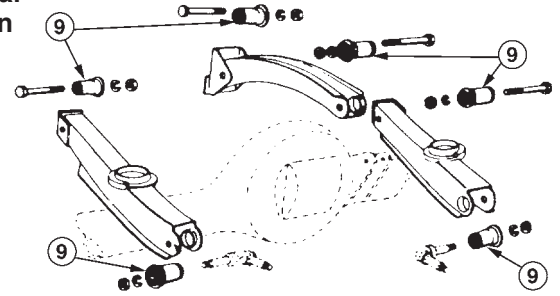

Sway Bars

07-3502	59-60	1" diameter Rear, Kit	179.99
07-3520	59-60	1" diameter Front, Urethane	119.99
07-3507	64-72	Rear, Original 7/8" Kit	179.99
07-3505	64-72	Rear, Kit, 7/8" diameter, original bar only	159.99
07-3504	64-72	Rear, Kit, 1" diameter	179.99
07-3526	64-72	Rear Shim Kit (6 pieces)	17.99
07-3509	64-77	Front 1 1/8" Diameter with Mounting Kit	246.99
07-3510	64-77	Front 1 1/4" Diameter with Mounting Kit	284.99
07-3515	64-77	Front 1 3/8" Diameter with Mounting Kit	296.99
07-3511	69-72	Front 1 1/16" SS F41 Suspension Factory Style	119.99
07-3506	73-77	Rear 1" Kit for Lower Non-Boxed Control Arms	249.99
07-3508	78-87	Rear, Original Kit, GM, Complete	209.99

Part #	Year	Description	Price
07-3512	78-87	Front 1 1/8" Diameter with Mounting Kit	246.99
07-3513	78-87	Front 1 3/8" Diameter with Mounting Kit	296.99
07-3514	78-87	Rear 1" Kit for Boxed Lower Control Arms	229.99

① These items are subject to Oversize 1 shipping charges.

1959-'60 Rear Suspension

1964-'87 Rear Suspension

Rear Control Arm Bushings, Rubber (#9)

07-1900	59-60	Lower Front, each	11.99
07-1910	59-60	Upper and Lower Rear, each	13.99
07-1920	59-60	Panhard Rod Bushing, each	21.99
07-1930	59-60	Upper and Lower with Panhard, set	99.99
07-1935	64	Set of 8	109.99
07-1938	64	Upper Rear, each	39.99
07-1940	65-77	Upper and Lower each	14.99
07-1950	65-77	Set of 8	109.99
07-1960	78-87	Lower, each	34.99
07-1970	78-87	Upper, each	18.99
07-1980	78-87	Lower and Upper, Set of 8	139.99

Pitman Arms

07-3782	64-67	Manual Steering	79.99
07-3783	64-67	Power Steering	79.99
07-3784	68-72	Manual Steering	79.99
07-3785	68-72	Power Steering	84.99

Driveshaft Support Bearings

07-3800	59-60	each	16.99
07-3802-E	59-60	Billet Aluminum, Polyurethane, HD Bearing, indestructible	149.99

Driveshaft Universal Joints

07-3804	59-60	with clips, each (need three)	12.99
07-3806	64-72	with Manual Trans, front or rear, each	13.99
07-3812-E	64-72	Front or Rear with 1.125 and 1.063 caps only, each	24.99
07-3808-E	70-72	454 with Auto Trans, front, each	17.99
07-3810	70-72	454 with Auto Trans, rear, each	19.99
07-3814	73-87	with Inside Lock-up Rings, front or rear, each	12.99
07-3816	73-87	with Outside Lock-up Rings, front or rear, each	13.99