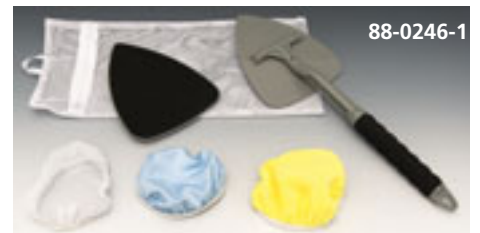

Glassmaster Professional Cleaning & Detailing Kit

- Perfect Shape & Size For Cleaning & Detailing
- Hard-To-Reach Windshield Corners

For windshields and windows there is a nylon mesh bonnet for cleaning and a micro fiber bonnet for drying and polishing. For ease of use there are two sponge paddles which the bonnets cover and to make the job even easier the paddles detach from the handle. To complete the cleaning and detailing job a terry cloth bonnet is included for dusting and polishing the dashboard.

88-0246-3	ProDetailing Kit	19.99 kit
88-0247-3	Micro Fiber Refill Bonnets (2)	5.99 pk.
88-0248-3	Nylon Mesh Refill Bonnets (3)	5.99 pk.
88-0249-3	Terry Cloth Refill Bonnets (3)	8.99 pk.