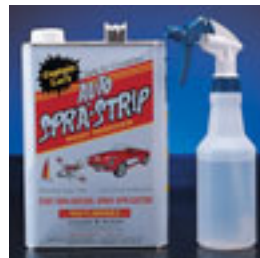

Spra-Strip Paint Remover

Quickly and easily removes paint without affecting the factory gelcoat (when properly used). Spra-Strip works well on the following paint finishes: lacquer, enamel, iron, acrylic, epoxy and polyurethanes. Supplied in a one gallon can. Spray bottle included.

88-0169-3

39.99 gal.

Cannot be sold to California or Canadian customers