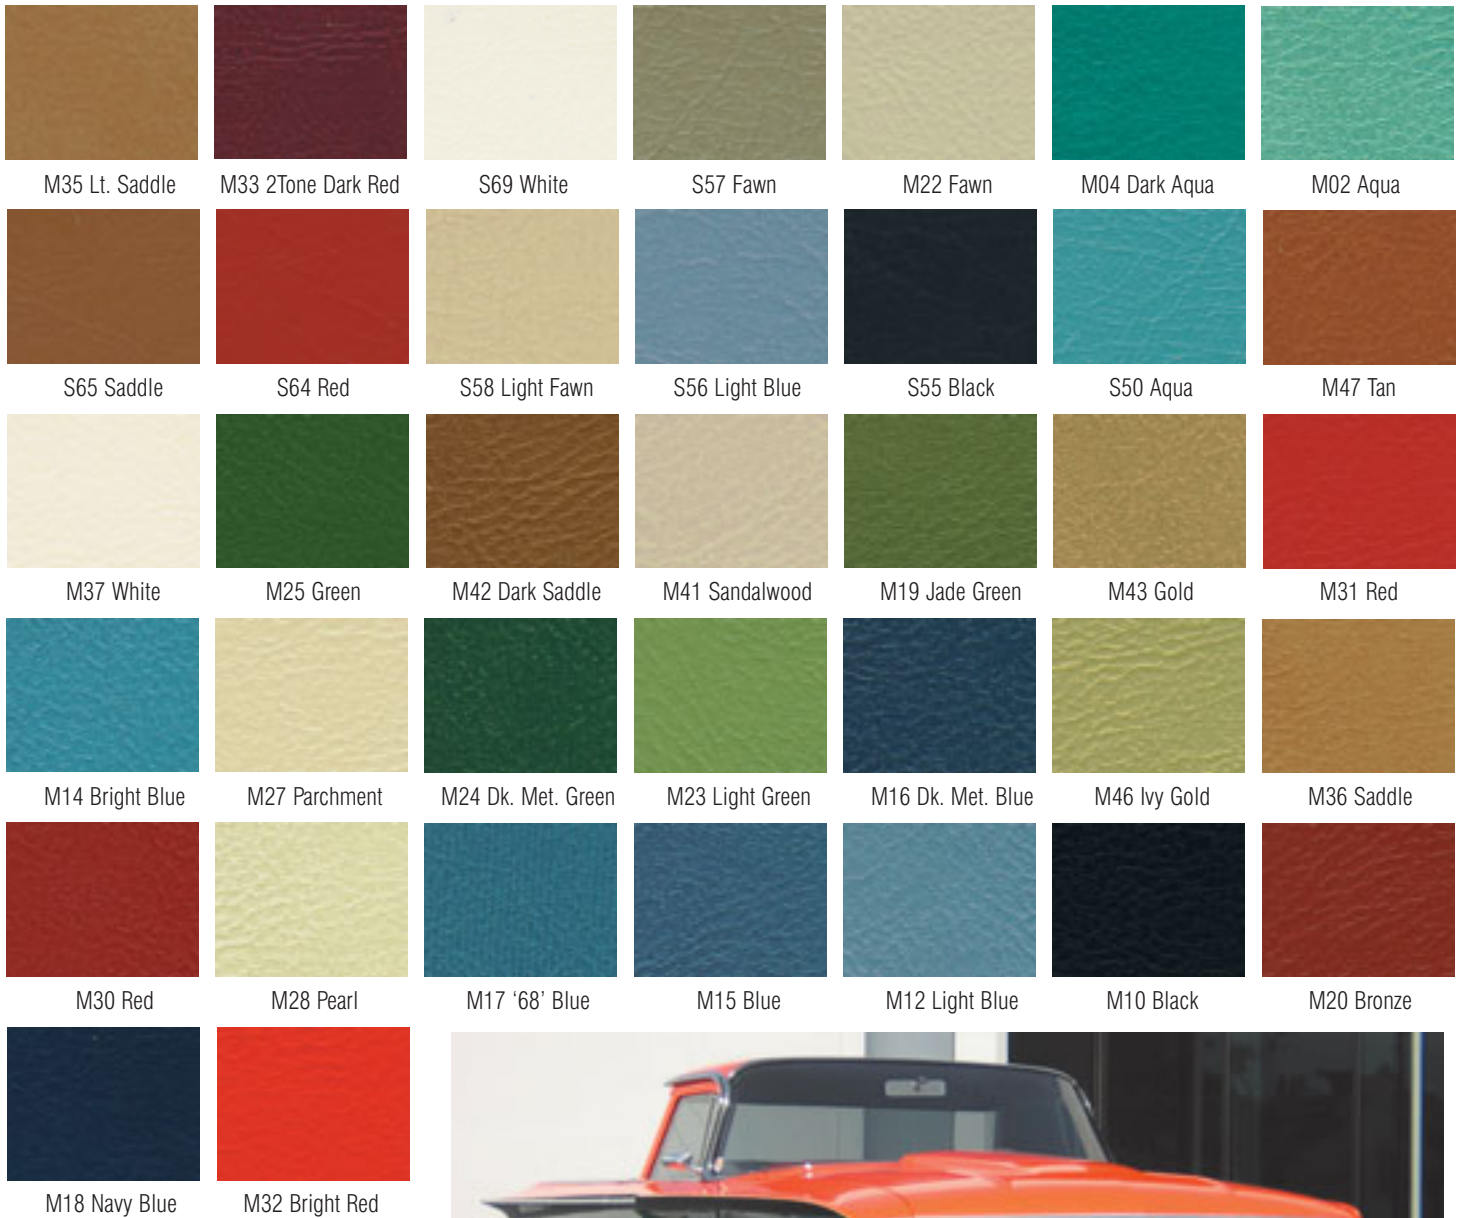

Interior

01

1964-'77 Door Panel and Seat Cover Kits — Superior craftsmanship and a two year warranty make our door panels and seat covers the best you can buy. Made using the correct colors, vinyl grains, cloth stitching and fine details inherent in the originals, these covers are a great value. The panels are ready to install, complete with correct mylar top rail stripes, bottom door pleating, mylar on white extruded vinyl door bottom, die-cut cardboard, mounting nails and door edge metal. The 1968-'72 door panels have a strong metal top rail as well as the inner window felt. See page 10 for year, model and color applications. All door panel kits are subject to Oversize 2 shipping charges.

Wondering what to do about the chrome strip that is peeling off your 1978-'87 door panels? Some folks buy mylar tape and apply that to replace the peeling strip. Others, who are steady with the hand, use chrome paint and a fine paint brush to paint the strip back in place.

Need 'How-To' help with your interior? See page 172 for our *Auto Upholstery Handbook* for dozens of handy tips and techniques for installation.