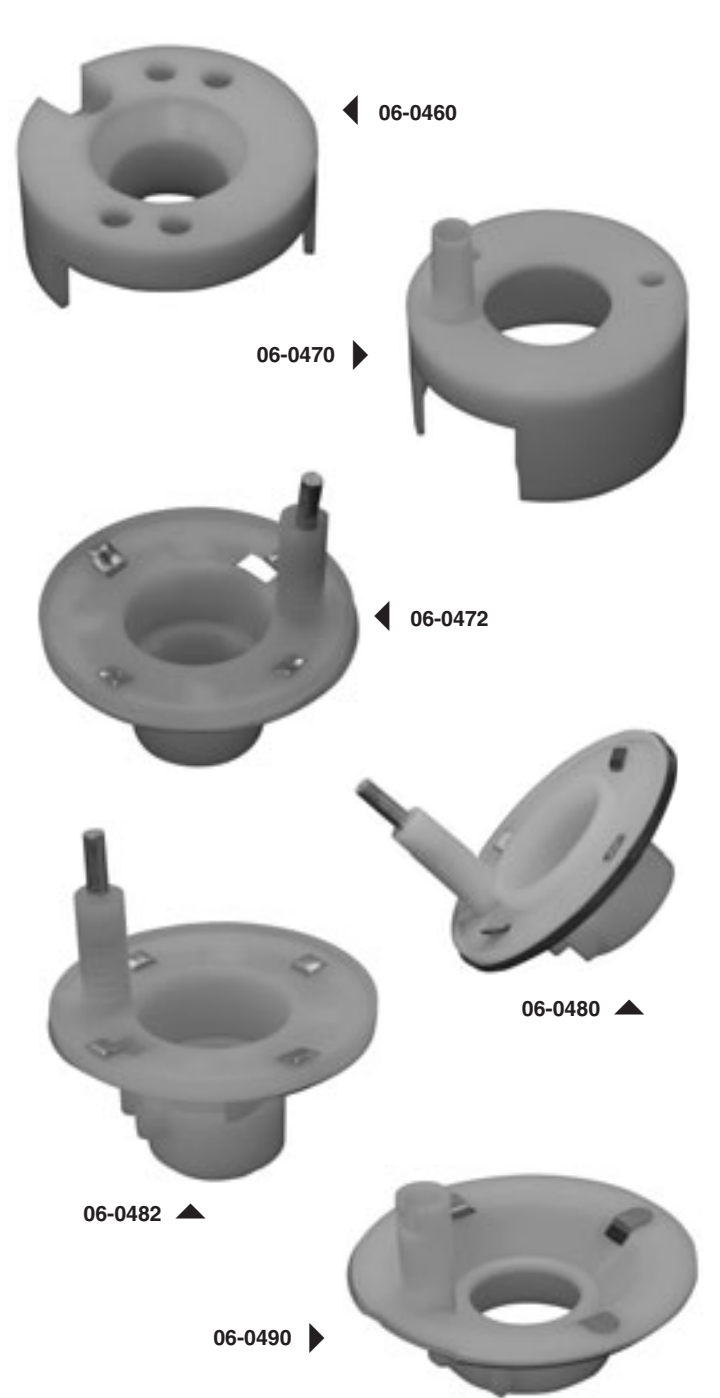

Turn Signal Cancel Cams

06-0460	59-60	without Tilt Wheel	9.99
06-0470	64-66	with Tilt Wheel	19.99
06-0472	64-66	without Tilt Wheel	27.99
06-0480	67-68	with Tilt Wheel	26.99
06-0482	67-68	without Tilt Wheel	15.99
06-0490	69-75	with Tilt Wheel	33.99
06-0495	69-75	without Tilt Wheel	10.99

Need Fuses? We've got 'em. Just give us a call and let us know what you're looking for.