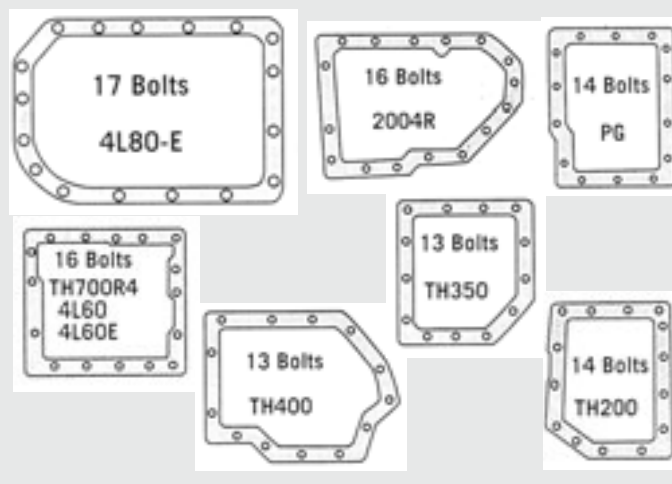

How to Identify Your El Camino Transmission

The diagrams below show some of the most common transmission pan designs for the El Camino.

Visit our new and improved website where you can not only browse our extensive catalog of parts, but you can also place and track your order. We're at www.elcaminostore.com