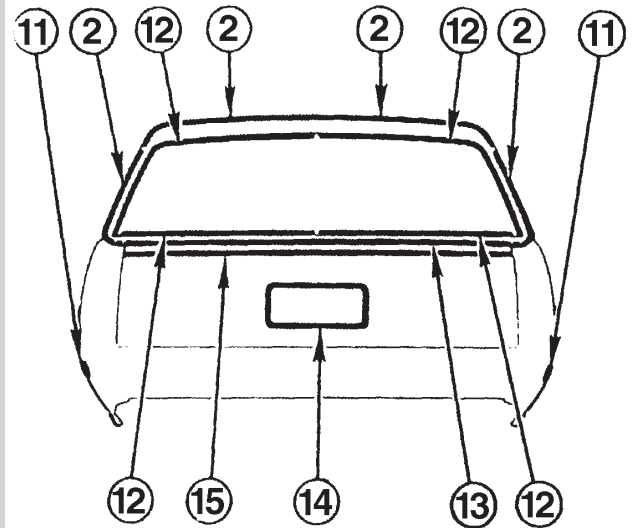

Door Frame Moldings

05-1458	64-67	Set, 4 pieces	159.99
05-1459	68-72	Set, 4 pieces	144.99

Rocker Moldings ①

All items in this section are subject to UPS oversize 2 shipment charges.

05-1470	64	LH	64.99
05-1480	64	RH	59.99
05-1490	65	LH w/clips	64.99
05-1500	65	RH w/clips	64.99
05-1510	66	LH w/clips	66.99
05-1520	66	RH w/clips	66.99
05-1530	67	LH w/clips	66.99
05-1540	67	RH w/clips	66.99

Rocker Molding Caps

05-1590	64	Front, pair	30.99
05-1600	64	Rear, pair	30.99

The difference between two-tone and non two-tone body side moldings is, two-tone cars originally came with the shiny chrome body side moldings. Your car may be painted only one color, but if you have chrome body side moldings, it is referred to as a two-tone car for purposes of body side molding identification. Non two-tone cars had black rubber body side moldings. This distinction is critical when it comes to wheel opening moldings. The wheel opening on the two-tone cars does not span the entire wheel opening. It comes down short of the full opening so it can connect to the rest of the body side moldings. The non two-tone wheel opening moldings span the entire wheel opening.

1959-60 owners, STOP, don't throw away any clips. Original clips for your car are sometimes very hard to find. Retain all clips as you are removing your moldings. They can be precious items.

Part #	Year	Description	Price

Our Names for Different Moldings

This diagram shows the names we use for various moldings on the rear of the El Camino. Knowing the name of the molding you need ahead of time will help us process your order quickly and correctly.

2. Roof Bed Molding
11. Body Side Molding, Rear of Wheelwell
12. Rear Window Molding
13. Top of Tailgate Molding
14. Rear License Plate Pocket
15. Tailgate Body Molding — Two-Tone Paint

Bed Moldings (exchange only)

05-1619
1959-60 Clip & Screw Set
for Bed Molding
47.99 set