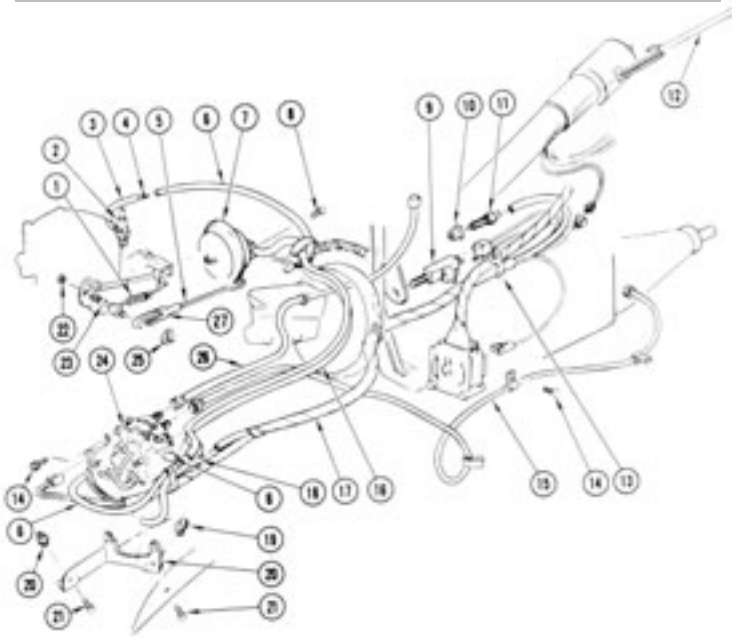

Mechanical

Part # Year Description Price