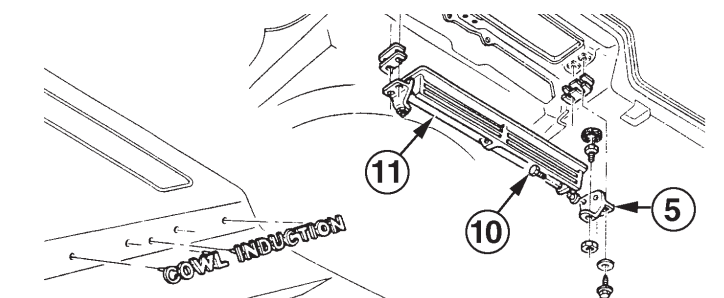

Part #	Year	Description	Price
Hood Release Assemblies			
08-1830	78-87		57.99

Part #	Year	Description	Price
SS Hood Pin Kits			
08-1840	70-72	Hood Pin Plates, each	4.99
08-1850	70-72	Pin Plate Gaskets, each	1.99
08-1860	70-72	Hood Pin Bolts, each	8.99
08-1870	70-72	Cables, each	10.99
08-1880	70-72	Hood Pin Clip, each	3.99
08-1890	70-72	Complete Set	32.99

Part #	Year	Description	Price
Hood Lock Kits			
08-1900	59-87	Universal Kit, Complete	22.99

Part #	Year	Description	Price
Cowl Screens			
08-2040	68-72	without Air Conditioning	24.99
08-2050	68-72	with Air Conditioning	24.99

Part #	Year	Description	Price
Cowl Induction Hood Parts			
08-2240	70-72	#1 Seal Valve Cage Frame	6.99
08-2130	70-72	#2 Valve Cage Frame	25.99
08-2135	70-72	#3 Valve Cage Frame Screw Set	0.99
08-2140	70-72	#4 Valve Cage Frame Flapper	13.99
08-2090	70-72	#5 Door Supports, pair	22.99
08-2190	70-72	#8 In-Line Reduction Valve	23.99
08-2100	70-72	#10 Door Bushing and Pivot Bolt Set	8.99
08-2080	70-72	#11 Hood Door	99.99