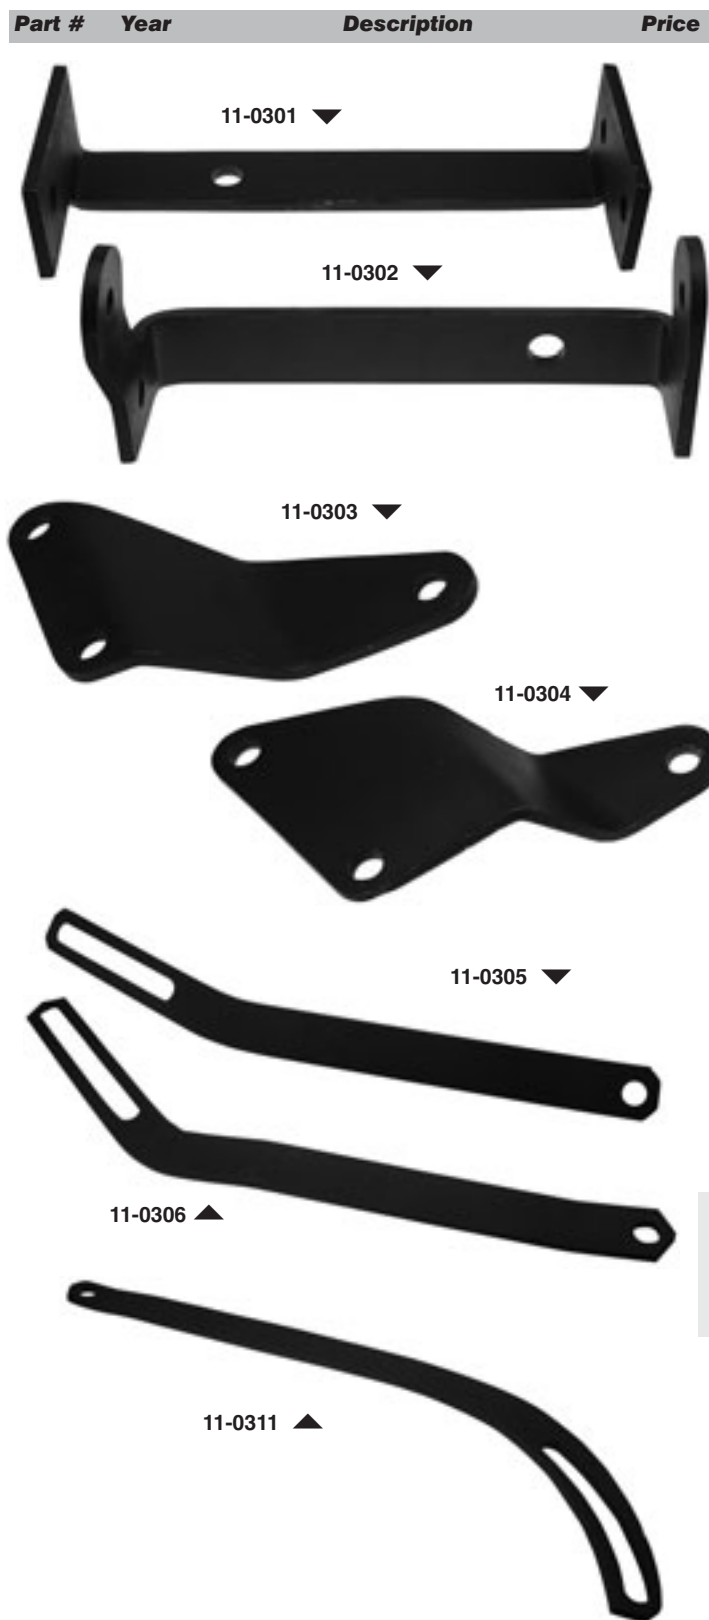

11-0305	59-60	Adjustment Bracket	Disc.
11-0306	59-60	Small Block, Upper Generator Adjust Brace	21.99
11-0311	59-60	Small Block, Upper Adjustment Brace (when using alternator)	23.99
11-0312	59-60	Small Block, Lower Bracket (when using alternator, mounts on 'ram's horn' left hand exhaust manifold)	23.99