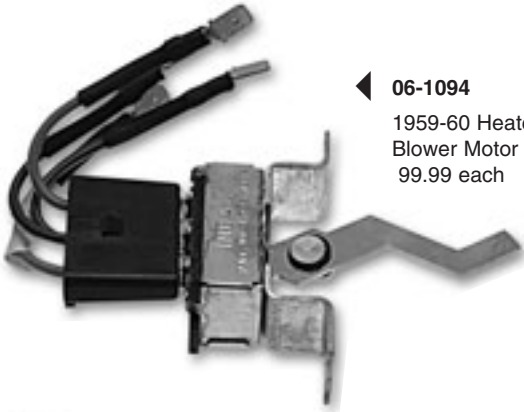

Electrical

Blower Motor Switches

◀ **06-1094**
1959-60 Heater
Blower Motor Switch
99.99 each

▼ **06-1096**
1964-65 Heater and Air Conditioning
Blower Motor Switch
54.99 each

06-1102 ▶
1966-67 Heater (only)
Blower Motor Switch
49.99 each