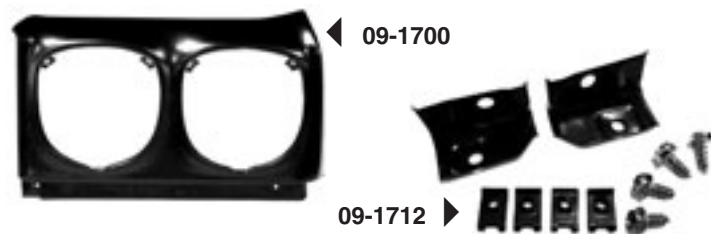

Sheet Metal / Glass & Mirrors

Part #	Year	Description	Price
09-1572 *	68-72	LH, Original Style, Full Panel	399.99
09-1580 *	68-72	RH	229.99
09-1582 *	68-72	RH, Original Style, Full Panel	399.99
09-1590 *	73-77	LH	399.99
09-1600 *	73-77	RH	219.99
09-0502 *	78-87	LH, Reproduction	349.99
09-0510 *	78-87	RH, GM	479.99
09-0512 *	78-87	RH, Reproduction	349.99
09-0508	78-87	Inner Sail, LH	65.99
09-0509	78-87	Inner Sail, RH	65.99

② This item is subject to Oversize 2 shipping charges.

* This item must be shipped truck freight collect.

Fuel Filler Doors

09-1754	68-72	Filler Door and Spring, each	54.99

Floor Support Braces

09-1770	59-60	LH, Front	106.99
09-1772	59-60	RH, Front	106.99
09-1774	59-60	LH, Center	137.99
09-1776	59-60	RH, Center	137.99
09-1778	59-60	LH, Rear	106.99
09-1780	59-60	RH, Rear	106.99
09-1782	59-60	LH Underseat Mounting Bracket	84.99
09-1784	59-60	RH Underseat Mounting Bracket	84.99
09-1090	64-69	Front	107.99
09-1100	64-69	Center	107.99
09-1105	64-72	Rear	124.99
09-1091	70-72	Front	107.99
09-1101	70-72	Center	107.99

Frame Brackets and Braces

09-2100	64-67	Rear Crossmember Reinforcement	99.99
09-2102	64-67	Frame to Body Mount Bracket, each	69.99
09-2150	78-87	SS Front Frame Brace Kit	Disc.

Rear of Rear Wheel Patch Panels

09-1530	68-72	Lower, 37" Long, LH	82.99
09-1540	68-72	Lower, 37" Long, RH	82.99
09-1550	78-87	27" x 9" LH	89.99
09-1560	78-87	27" x 9" RH	89.99

Front Fender Extensions

09-1700	70	LH	64.99
09-1710	70	RH	64.99
09-1712	70	Fender Extensions Brackets	27.99

Roof Panels

All Roof panels must be shipped truck freight collect.

09-2200	68-72	each	299.99

This item must be shipped truck freight collect.

Need bed floor panels for your 1959-'60 El Camino? 1999-2007 full size Chevrolet Silverado floor panels will cut to fit beautifully. If you need our help in purchasing these, please contact one of our sales reps.

Part #	Year	Description	Price
Windshields			
<i>All items in this section must be shipped truck freight collect.</i>			
10-0005	59-60	Clear (No upper tint strip)	499.99
10-0010	59-60	Tint	499.99
10-0030	64-67	Tint	169.99
10-0040	68-72	without Antenna, Clear	189.99
10-0050	68-72	with Antenna, Tint	179.99
10-0060	68-72	without Antenna, Tint	169.99
10-0080	73-77	without Antenna, Clear	279.99
10-0090	73-77	with Antenna, Tint	279.99
10-0100	73-77	without Antenna, Tint	279.99
10-0120	78-87	without Antenna, Clear	239.99
10-0130	78-87	with Antenna, Tint	239.99
10-0140	78-87	without Antenna, Tint	239.99

Door Glass

10-0150	59-60	Clear	80.99
10-0160	59-60	Tint	80.99
10-0165	59-60	Tinted Door & Vent Set, both sides	250.99
10-0180	64-67	Tint, LH or RH, each	175.99
10-0185	64-67	Tinted Door & Vent Set, both sides	499.99
10-0200	68-72	Tint, each (specify LH or RH)	175.99
10-0222	73-77	Clear, each, LH	139.99
10-0223	73-77	Clear, each, RH	139.99
10-0242-1	78-87	Clear, each, LH	175.99
10-0242-2	78-87	Clear, each, RH	175.99
10-0240 ①	78-87	Tint, each (specify LH or RH)	129.99

① This item is subject to Oversize 1 shipping charges.

Vent Windows

10-0250	59-60	Clear, each	45.99
10-0260	59-60	Tint, each	45.99
10-0280	64-67	Tint, Specify LH or RH, each	85.99
10-0300	68-72	Tint, Specify LH or RH, each	85.99

Quarter Window Glass

10-0320	78-87	Tint, LH	240.99
10-0322	78-87	Tint, RH	DISC

Rear Windows

All items in this section are subject to Oversize 2 shipping charges.

10-0330	59-60	Tint	299.99
10-0340	64-67	Clear	119.99
10-0350	64-67	Tint	150.99
10-0370	68-72	Tint	169.99
10-0380	73-77	Clear, Flat	189.99
10-0390	73-77	Tint, Flat	198.99
10-0392	73-77	Original, Slightly Curved	599.99
10-0394	78-87	Clear	379.99
10-0396	78-87	Tint	599.99

Interior Rearview Mirrors

10-0420	59-60	Non-Glare, 7"	22.99
10-0430	59-60	Day and Night, 10"	51.99
10-0433	64-65	Day and Night, 10"	62.99
10-0435	64-67	Standard, 8"	49.99
10-0440	66-68	Day and Night, 10"	49.99
10-0445	64-68	Day and Night, 8"	42.99
10-0450	69-72	Day and Night, 12"	49.99
10-0460	73-86	Day and Night Replacement, 10"	Disc.
10-0472	78-86	10" Tilt with Mounting Bracket, Reproduction	49.99

Interior Mirror Supports

10-0490	59-72	Screw, Mirror to Arm	3.99
10-0492	59-72	Anti-Movement Insert	1.99
10-0494	64-65	Arm	37.99
10-0500	68-72	Arm	32.99
10-0505	68-70	Mirror Bracket (Cover) Black Only	26.99
10-0510	73-87	Rectangle, Glue to Windshield	14.99