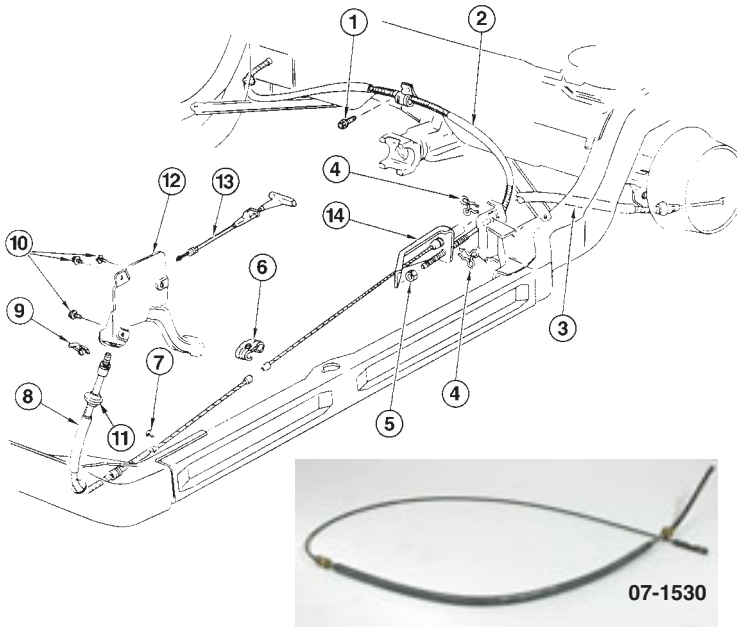

Part #	Year	Description	Price

1978-'87 Parking Brake Cables and Hardware

Numbers listed after applicable years refer to above diagram numbers.

07-1491	78-87	#1	Screw, each	5.99
07-1520	78-87	#2	Rear, RH	59.99
07-1530	78-87	#3	Rear, LH	59.99
07-1493	78-87	#5	Nut	11.99
07-1494	64-81	#6	Connector	1.99
07-1495	82-88	#6	Connector	3.99
07-1496	78-87	#7	Retainer	4.99
07-1500	78-87	#8	Front w/Manual Transmission, 56¹/₄"	89.99
07-1501	81-87	#8	Front w/Automatic Transmission, 56¹/₄"	89.99
07-1510	78-80	#8	Front w/Automatic Transmission, 54³/₄"	64.99
07-1511	78-87	#9	Retainer	Disc.
07-1491	78-87	#10	Screw, each	5.99
07-1514	78-80	#12	Pedal, w/Manual Transmission	85.99
07-1515	81-87	#12	Pedal, w/Manual Transmission	83.99
07-2230	78-87	#13	Handle	17.99

Parking Brake Cable Kits

07-1534	64-67	Entire Set, TH350 or Manual, OE Steel	129.99
07-1534S	64-67	Entire Set, TH350 or Manual, Stainless Steel	209.99
07-1535	67	Entire Set, TH400, OE Steel	129.99
07-1535S	67	Entire Set, TH400, Stainless Steel	209.99
07-1536	68-72	Entire Set, TH350 or Manual, OE Steel	129.99
07-1536S	68-72	Entire Set, TH350 or Manual, Stainless Steel	209.99
07-1537	68-72	Entire Set, TH400, OE Steel	129.99
07-1537S	68-72	Entire Set, TH400, Stainless Steel	209.99
07-1538	73-77	Entire Set, OE Steel, all except TH400	199.99
07-1538S	73-77	Entire Set, Stainless Steel, all except TH400	309.99
07-1539	73-77	Entire Set, TH400, OE Steel	199.99
07-1539S	73-77	Entire Set, TH400, Stainless Steel	309.99
07-1540	78-87	Entire Set, Manual Trans, OE Steel, specify year	174.99
07-1541	81-87	Entire Set, Automatic Trans, OE Steel, specify year	174.99
07-1542	78-80	Entire Set, Automatic Trans, OE Steel, specify year	174.99

GM shop manuals can provide tons of useful information and answer most questions you may have about a particular rebuild job. Click www.elcamino.com for our entire selection.

Part #	Year	Description	Price

Parking Brake Pedal Assemblies

07-2169	69		84.99
07-2170	70-72		84.99
07-2180	73-77		52.99
07-1514	78-81	#12	85.99
07-1515	82-87	All, #12	83.99

Parking Brake Release Handles

07-2200	60	Also fits 1968-72, each	3.99
07-2210	64-67	each	10.99
07-2215	70-72	Handle and Rod Assembly, each	19.99
07-2220	73-77	Handle with Cable, each	28.99
07-2230	78-87	Handle with Cable, each	17.99

Accelerator Cables

07-1600	64-66	Rod	14.99
07-1604	64-67	Firewall Rod Support	17.99
07-1602	65-67	Big Block Rod w/ Swivel	27.99
07-1610	68	327, Small Block	33.99
07-1620	68-72	with 2 Brl, Small Block	34.99
07-1630	68-72	with 4 Brl, Big Block	38.99
07-1652	68-75	Cable Clip, each	5.99
07-1640	69-72	with 4 Brl, 350	31.99
07-1650	70-72	Big Block with Special Hi-Performance, 21"	49.99
07-1660	75-77	305, 350, 400 NOS	26.99
07-1680	78-87	305	34.99

Accelerator Return Springs

07-1959	59-60	Carburetor / Accelerator Linkage Bracket and Spring	16.99
07-1958	68-70	Return Spring w/Small Blk & QJet Carb	11.99

Kick-Down Rods and Cables