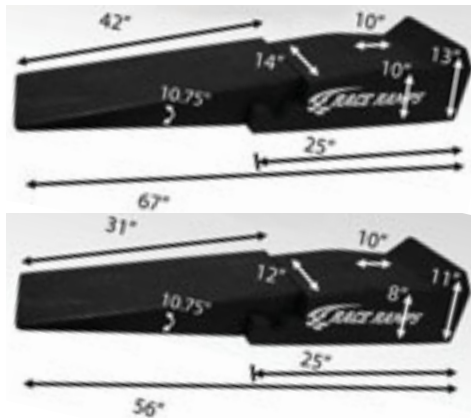

Race Ramps allow you to get under your car quickly, safely and without any frustrating hassles. Race Ramps will not slide across your garage floor, dig into your asphalt driveway or scratch your painted floors. They will raise your car 8" and you never have to worry about rust. Another beauty of Race Ramps will accommodate tires up to 10" in width. Race Ramps are lightweight, easy to transport and they are supplied with straps for easy carrying and you can use the straps to hang them on the wall when you're done.

88-0130	56" 1-Piece Design	▲ ▲	199.99 pr.
88-0127	67" 1-Piece Design	▲ ▲	299.99 pr.
88-0131	56" 2-Piece Design	▲	224.99 pr.
88-0128	67" 2-Piece Design	▲	329.99 pr.