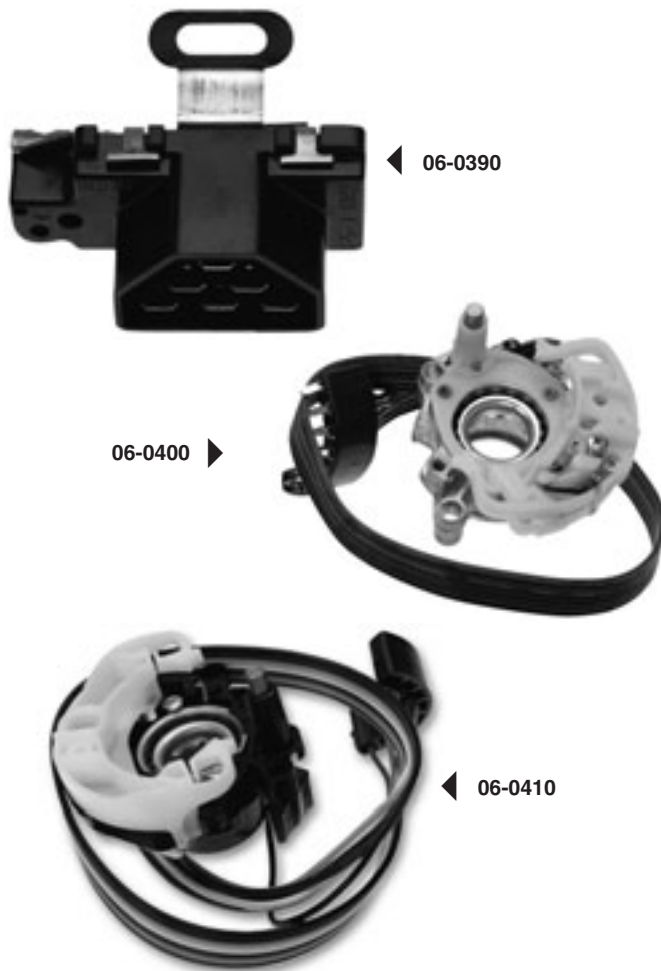

Turn Signal Switch Assemblies