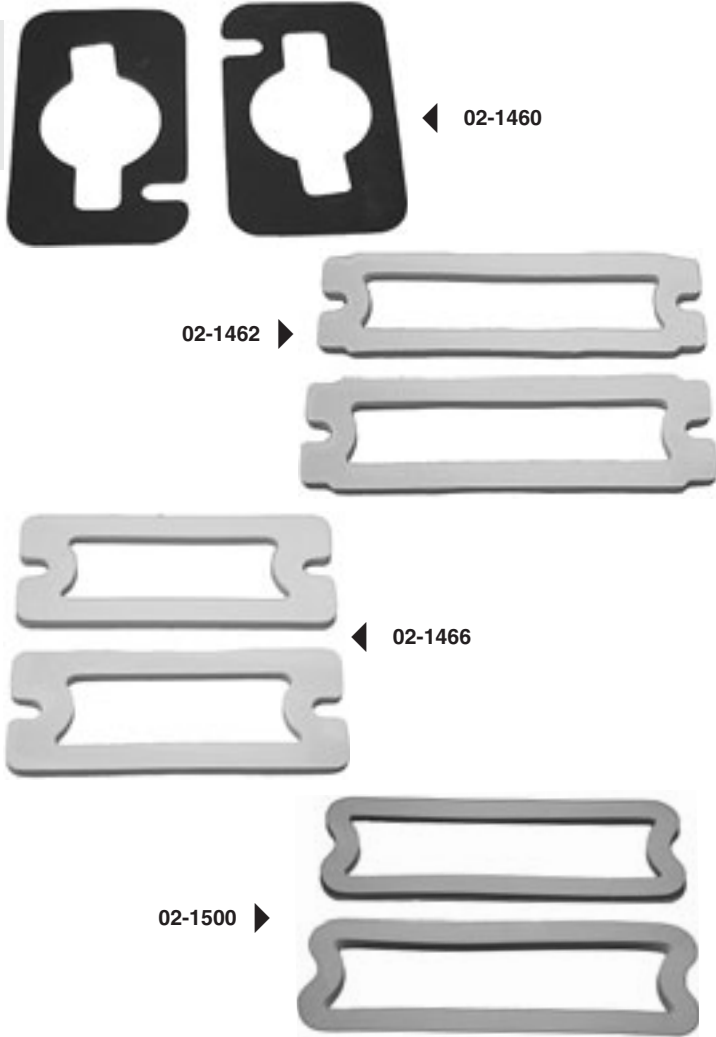

Rubber

Part # Year Description Price

Backup Light Lens Gaskets

02-1460	59-60	pair, for housing	3.99
02-1462	65	pair	3.99
02-1464	67	pair	3.99
02-1466	68	pair	3.99
02-1500	70-72	pair	3.99