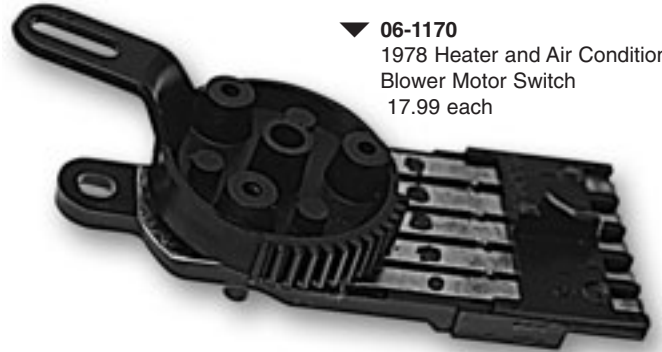

Electrical

Blower Motor Switches

Part #	Year	Description	Price

06-1094	59-60	Heater	99.99
06-1096	64-65	A/C and Heater	54.99
06-1102	67	Heater without A/C	49.99
06-1112	68-69	Heater without A/C	34.99
06-1150	70-72	with Air Conditioning	27.99
06-1160	73-77	Heater and A/C Fan, 4 prong replacement	25.99
06-1170	78	with Air Conditioning	17.99
06-1180	78-83	Fan Switch	15.99
06-1190	84-87	Fan Switch	8.99

If you don't see what you are
looking for in this catalog, give us a call!
We are adding new parts daily.