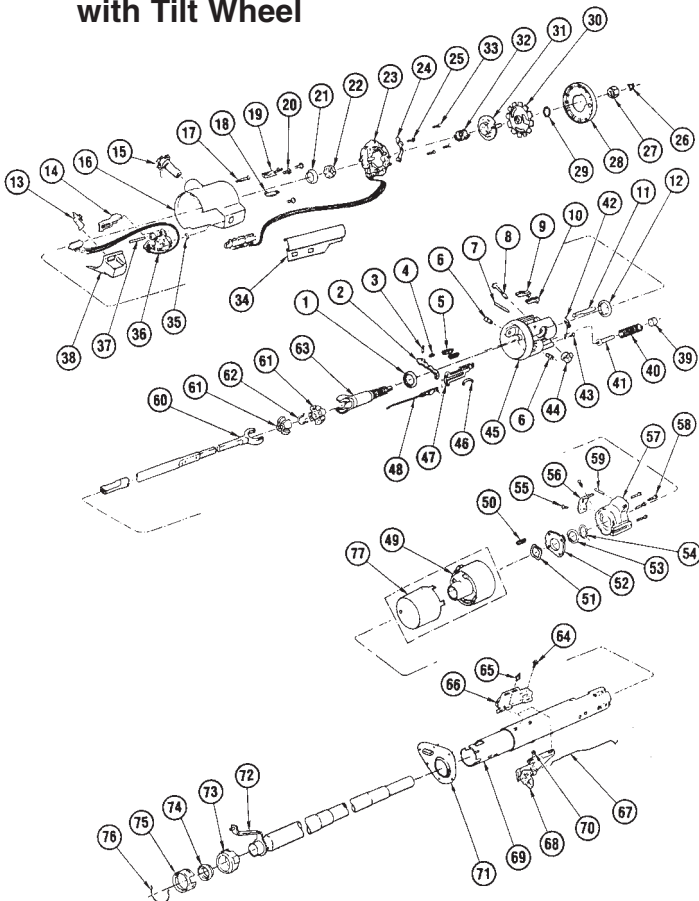

1982-'87 Steering Column with Tilt Wheel

GM shop manuals can provide tons of useful information and answer most questions you may have about a particular rebuild job. Click www.elcamino.com for our entire selection