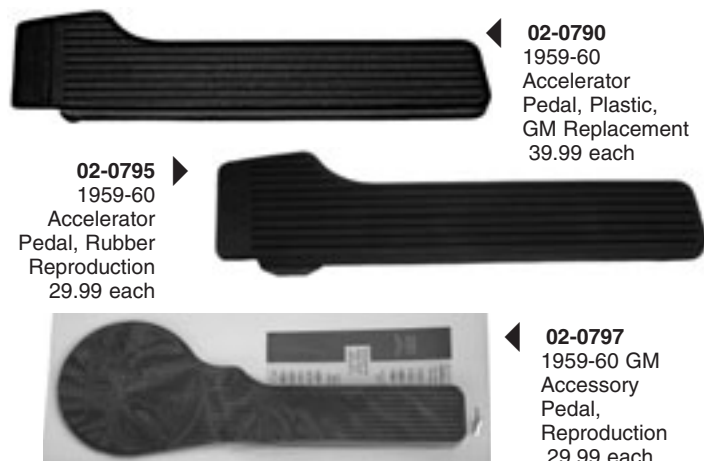

Accelerator Pedal Pads