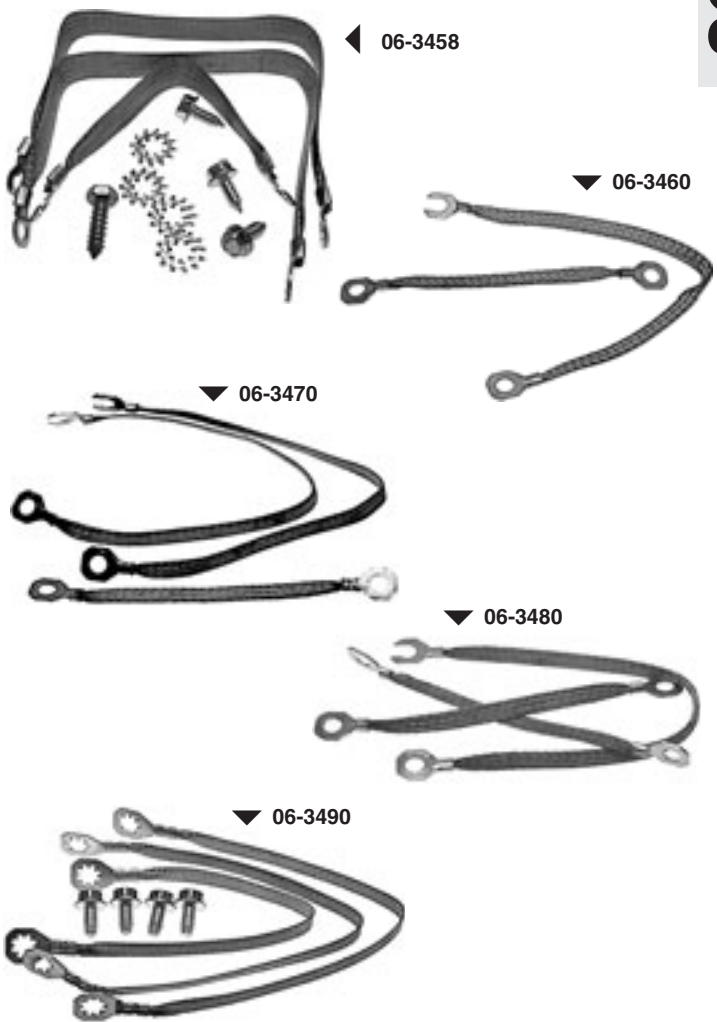

06-5380	59-60	6 or 8 cylinder, except hi-performance	21.99
06-5390	59-60	8 cylinder with hi-performance	21.99

Positive Battery Cables

06-3046	59	6 cylinder and V8	39.99
06-3048	60	6 cylinder and V8	39.99
06-3050	64	6 cylinder	39.99
06-3060	64	8 cylinder	39.99
06-3070	65	6 cylinder	39.99
06-3080	65	V8 and 396 c.i.	39.99
06-3090	66	6 cylinder	39.99
06-3100	66	V8	39.99
06-3110	66	396 c.i.	39.99
06-3120	67	6 cylinder	39.99
06-3130	67	V8	39.99
06-3140	67	396 c.i.	39.99
06-3150	68	6 cylinder	39.99
06-3160	68	V8	39.99
06-3170	68	396 c.i.	39.99
06-3180	69	6 cylinder	39.99
06-3190	69	V8	42.99
06-3200	69	396 c.i.	39.99
06-3210	70	6 cylinder	39.99
06-3220	70	307, 350, 396, 454 c.i.	39.99

Negative Battery Cables

06-3226	59-60	6 cylinder	39.99
06-3228	59-60	V8	39.99

Part #	Year	Description	Price
06-3230	64	6 cylinder	39.99
06-3240	64	V8	39.99
06-3250	65	6 cylinder	39.99
06-3260	65	V8	39.99
06-3270	65	396 c.i.	39.99
06-3280	66	6 cylinder	39.99
06-3290	66	V8	39.99
06-3300	66	396 c.i.	39.99
06-3310	67	6 cylinder	39.99
06-3320	67	V8	39.99
06-3340	68	6 cylinder	39.99
06-3350	68	V8	39.99
06-3360	68	396 c.i.	39.99
06-3370	69	6 cylinder	39.99
06-3380	69	V8	39.99
06-3390	69	396 c.i.	39.99
06-3400	70	6 cylinder	39.99
06-3410	70	307, 350, 396, 454 c.i.	39.99

Ground Wires

06-3420	64-67	Instrument Cluster	11.99
06-3430	64-67	Voltage Regulator	11.99
06-3440	64-68	Air Conditioning Compressor	11.99
06-3450	69-72	A/C Compressor Power Feed Wire	15.99

Ground Strap Kits

06-3458	59-60	6 or 8 cylinder includes hardware and instructions	21.99