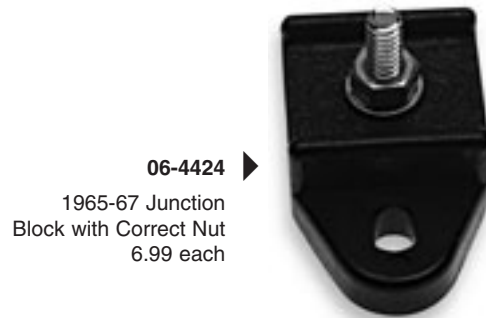

Junction Blocks

Dash Harnesses

For our 1959-'60 customers, if ordering original style harnesses, just order out of our catalog. If you are running an alternator or HEI, you can order the harness modified to fit those applications and still look like factory wiring. We will also need to know what side your alternator is on and what type of alternator it is, i.e. one wire, etc. Please inquire with one of our sales reps.