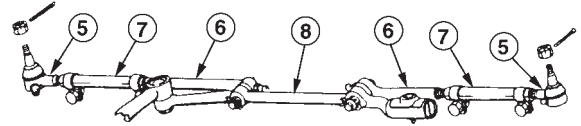

1959-'60 Steering Gear