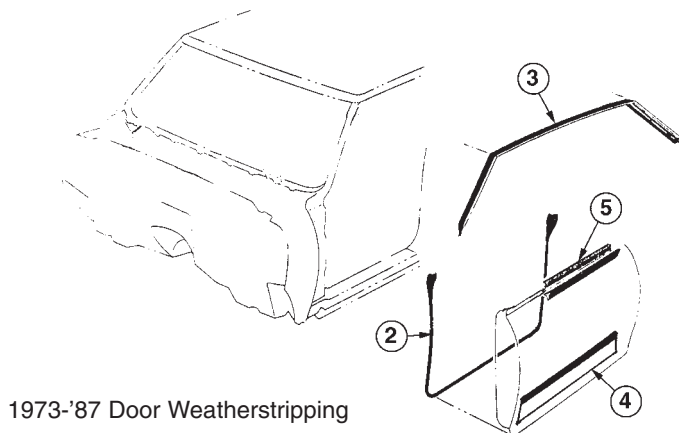

1973-'87 Door Weatherstripping

02-0065	73-77	Door Seals, Reproduction, pair, #2	79.99
02-0070	73-77	Roof Rails, Reproduction, pair, #3	79.99
02-0080	73-77	Roof Rail, LH, Original, each, #3	97.99
02-0090	73-77	Roof Rail, RH, Original, each, NOS, #3	93.99
02-0092	73-77	Door and Roof Rail Seals, Reproduction, set, #2 and #3	164.99
02-0100	78-87	Door Seal, LH, GM, each, #2	132.99
02-0110	78-87	Door Seal, RH, GM, each, #2	132.99
02-0115	78-87	Door Seals, Reproduction, set, #2	79.99
02-0133	78-87	Roof Rail Seals, Reproduction, set, #3	89.99
02-0137	78-87	Door and Roof Rail Seals, Reproduction, set, #2 and #3	159.99
88-0273-3	73-87	Adhesive, 5 ounce tube (used on roof rail seals)	11.99

◀ 88-0273-3

Window Felt Sets (Inner and Outer)

Each kit comes ready to install. Most kits are also available in either Standard or Original. Standard have what some folks like to consider "improvements" to the originals, or at the very least, modifications encouraged by design or materials. However, our original style felts are produced with materials supplied by the original supplier to GM, and this material matches original specifications and profiles.

02-0150	59-60	Standard, #5	42.99
02-0160	59-60	Deluxe Kit, w/All Glass Run Channels	149.99

1959 and 1960 were the only years the El Camino had windshield rubber. All other El Camino windshields were installed with an adhesive or caulking.

See the Window Sealants section on this page for the just the right stuff to do your windshield reinstallation.

Originally called Upper Belt Moldings by GM, window felts are actually made of rubber and in some years, have a felt flocking. These are the parts that clean the window when you roll it up and down.