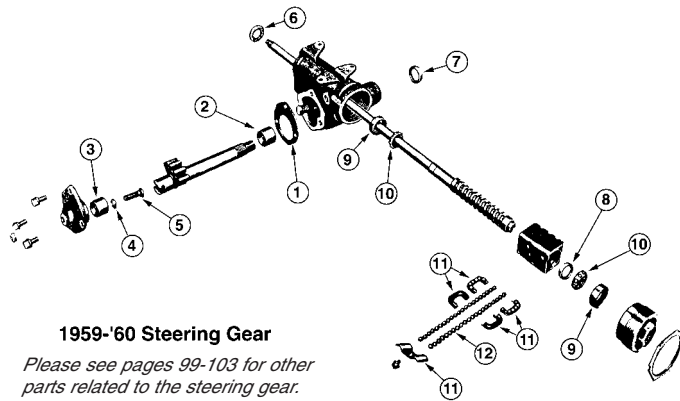

Mechanical

Part #	Year	Description	Price
Steering Conversion Kits (continued)			
The Delphi 600 series Power Steering Gear utilizes the latest in steering technology including a rack and pinion style servo and specifically tuned effort characteristics. The gear provides quick response and precise control. The recirculating ball gear offers low friction with smooth and quiet operation throughout the entire steering range. This produces excellent road feel and driver feedback just like that found in modern day cars and trucks. Kit includes gear, coupler and adapter fittings.			
07-6040	64-77	Delphi 600 Conversion Kit, 12.7:1 Ratio, Complete	497.99
07-6042	64-77	Delphi 600 Conversion Kit, 14:1 Ratio, Complete	497.99
07-6044	64-77	Delphi 600 Conversion Kit, 16:1 Ratio, Complete	650.99
07-6032	68-72	605 Power Steering Conversion Kit, Complete	650.99
07-6052	81-87	Delphi 600 Gear Box Only, 12.7:1 Ratio, Complete	497.99
07-6054	81-87	Delphi 600 Gear Box Only, 14:1 Ratio, Complete	497.99
07-6056	81-87	Delphi 600 Gear Box Only, 16:1 Ratio, Complete	497.99

1959-60 Steering Box Rebuild Parts

Numbers listed after part numbers refer to above diagram numbers.

07-2426	#1	Gasket	49.99
07-2428	#2	Bushing	19.99
07-2430	#3	Bronze Bushing for Lid	17.99
07-2436	#6	Seal	14.99
07-2438	#7	Seal	18.99
07-2444	#10	Bearing (need two)	8.99

1959-60 Lower Steering Column Bearing Upgrade Kit

- For Cars With Column Shift
- Upgrade Design From The Original
- Superior Ball Bearing Design, Not A Bushing

07-4872	Manual Trans, 1/4 -20 Bolts Included	89.99
07-4873	Auto Trans, 1/4 -28 Bolts Included	89.99