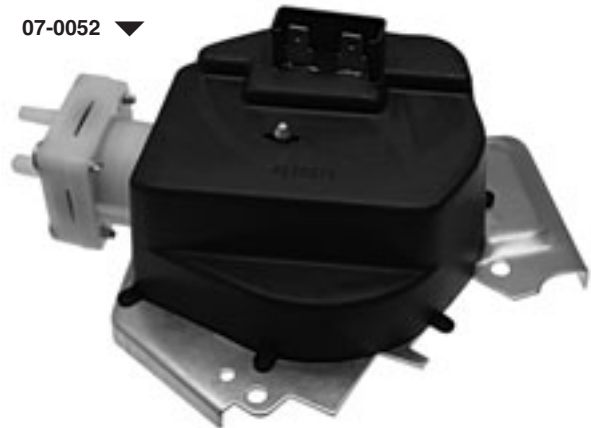

Part #	Year	Description	Price
--------	------	-------------	-------

Wiper Transmissions With Arms

07-4592	68-72	without depressed park	107.99
---------	-------	------------------------	--------

07-0052 ▼