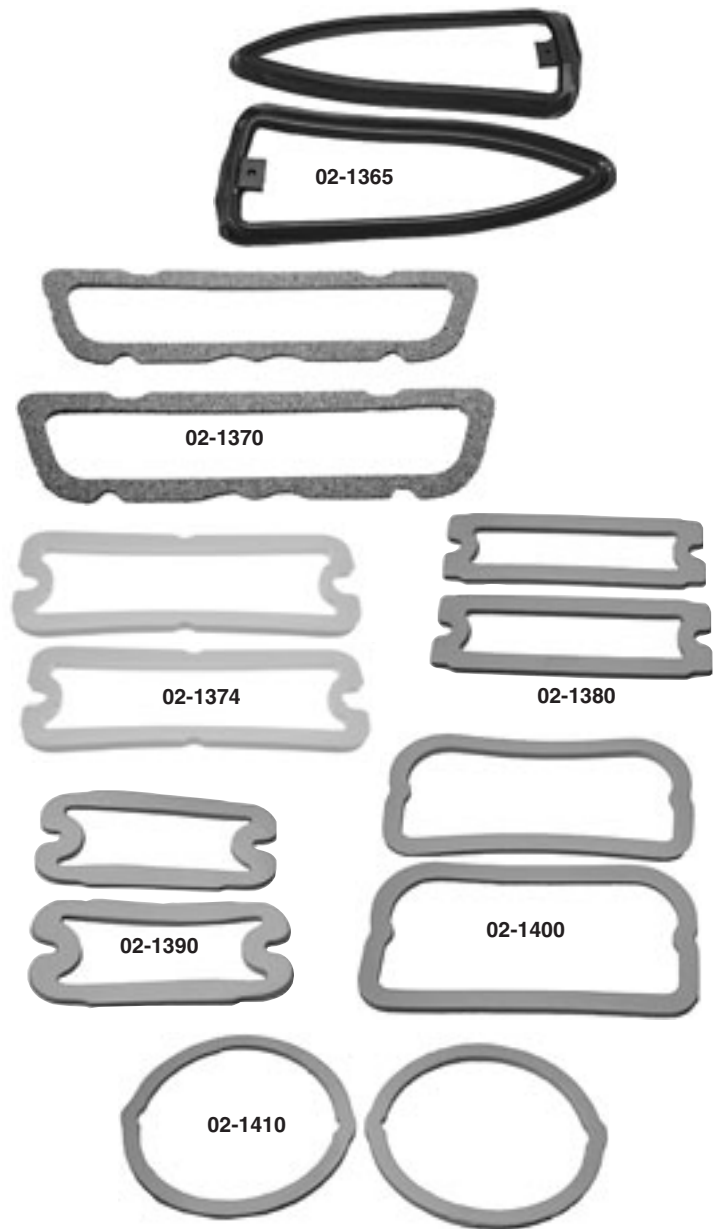

Parking Light Lens Gaskets

02-1360	59	Lens to Bezel, cork, set	4.99
02-1365	59	Bezel to Housing Set	45.99
02-1370	60	pair	4.99
02-1374	64	pair	3.99
02-1380	65-66	pair	4.99
02-1390	67-68	pair	3.99
02-1400	69	pair	3.99
02-1410	70	pair	3.99
02-1420	71-72	pair	3.99