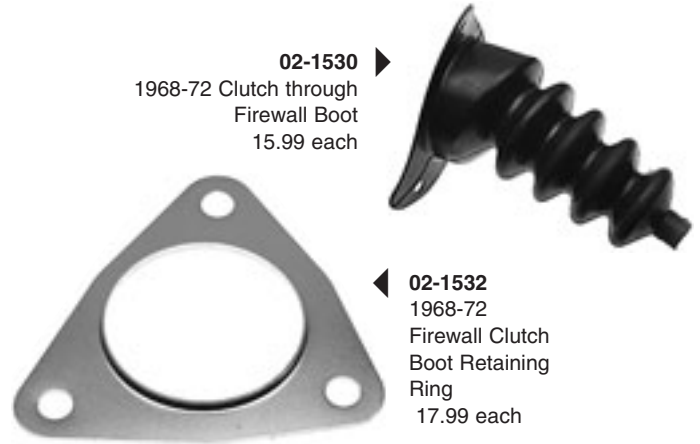

02-1530
1968-72 Clutch through Firewall Boot
15.99 each

02-1532
1968-72 Firewall Clutch Boot Retaining Ring
17.99 each