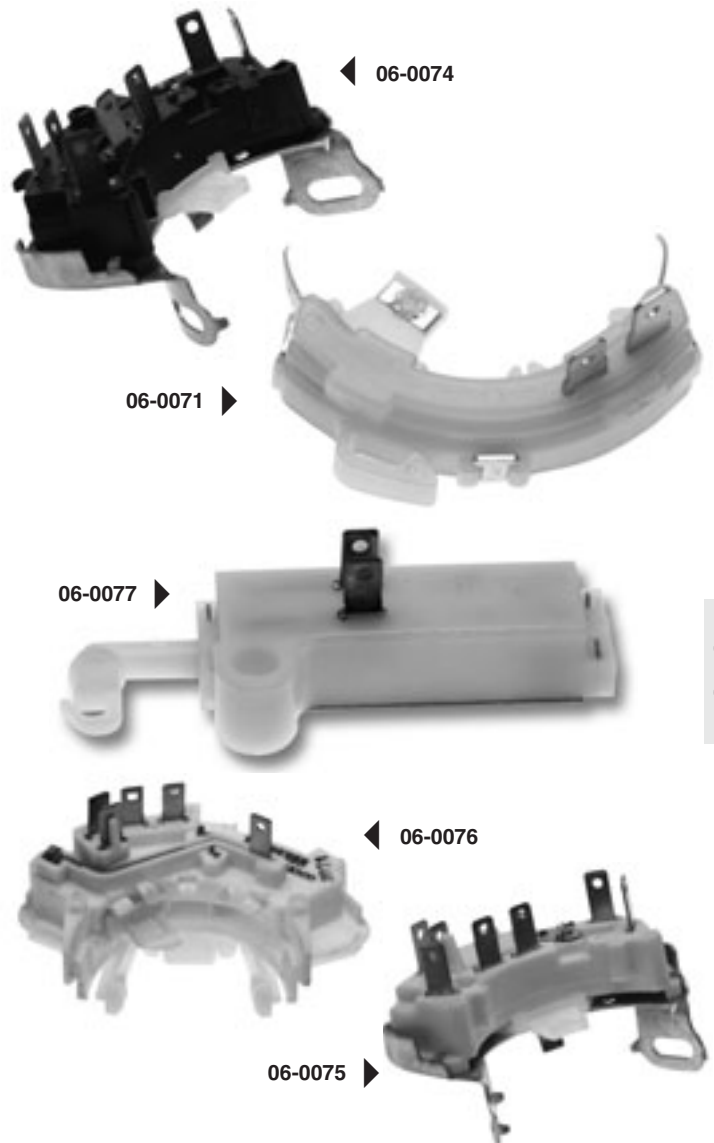

06-0073	67-68	w/Auto Trans Column Shift	19.99
06-0079	69	w/Manual Trans (Mounts on Clutch Pedal)	65.99
06-0074	69-73	w/Auto Trans Column Shift	19.99
06-0071	69-77	Backup with Manual Transmission, mounts on column	39.99
06-0077	73	Neutral Start Switch only	14.99
06-0076	73-87	w/Auto Trans Column Shift	14.99
06-0075	74-77	w/Auto Trans Column Shift	18.99

Parking Brake Switches

06-0875	78-87	w/Four Speed Manual Trans	18.99

Starter Solenoid Switches

06-4602	59-70	All w/solenoid starter 283, excluding 265 6 cylinder	30.99
06-4606	59-70	All 8 cylinder w/solenoid starter, 283 excluding 265	30.99
06-4600	59-81	All 6 cylinder	29.99
06-4604	59-81	All 8 cylinder	30.99

Gift certificates are available in a variety of denominations. Please inquire with one of our sales representatives.

90