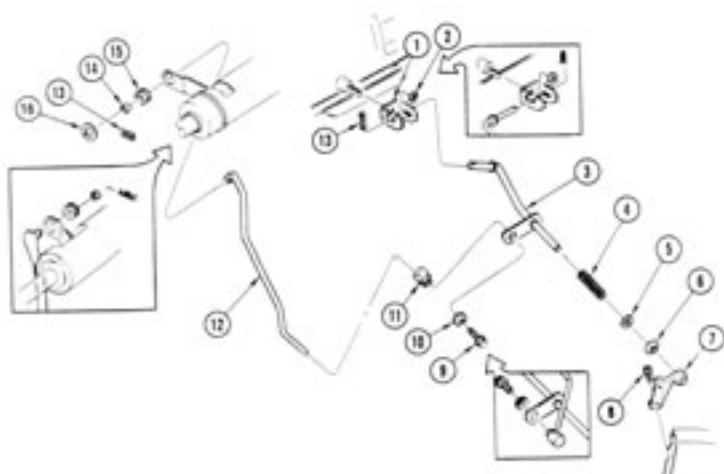

Part #	Year	Description	Price

1978-81 Automatic Column Shifter and Parts

11-2750	78-81	Lever #1	10.99
11-2751	78-81	Nut #2	2.99
11-2753	78-81	Spring #4	3.99
11-2755	78-81	Bushing #6	3.99
11-2758	78-81	Screw #9	3.99
11-2760	78-81	Clamp #11	5.99
11-2762	78-81	Retainer #13	1.99
11-2763	78-81	Sleeve #14	3.99
11-2764	73-80	Grommet #15	Disc.
11-2786	81	Grommet #15	0.99
11-2765	78-81	Washer #16	1.99