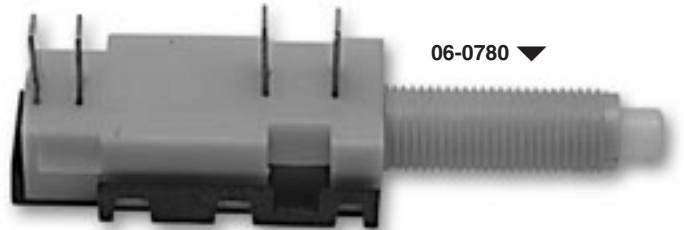

06-0790 ▼

06-0780 ▼