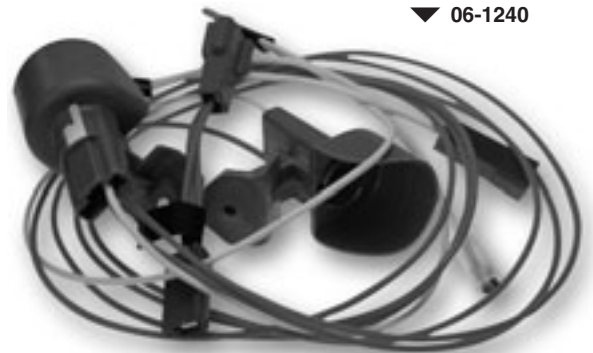

▼ **06-1240**

Under Dash Courtesy Light Harnesses

06-1217	59-60	Harness Only	29.99
06-1241	59-70	Mounting Brackets, each	9.99
06-1218	64-65	Harness Only	29.99
06-1219	66-67	Harness Only	29.99
06-1220	68	Harness Only	29.99
06-1230	69-70	Harness Only	29.99
06-1240	71-72	Harness with Brackets	29.99

Engine harnesses travel from the bulkhead connector on the firewall to the coil, starter and solenoid, oil and temperature sending units and several other connectors that are listed with each year application.

Dash harnesses include all the standard wiring to items such as the ignition switch, wiper switch, turn signal switch, brake light switch, head light switch and the instrument cluster.

See page 151 for wiring diagram manuals.