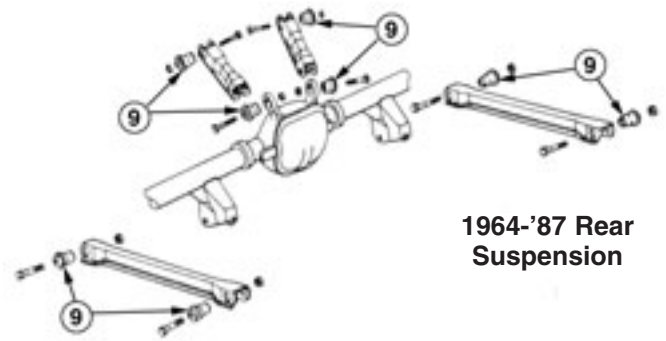

Sway Bars

07-3502	59-60	1" diameter Rear, Kit	179.99
07-3520	59-60	1" diameter Front, Urethane	119.99
07-3507	64-72	Rear, Original 7/8" Kit	179.99
07-3505	64-72	Rear, Kit, 7/8" diameter, original bar only	159.99
07-3504	64-72	Rear, Kit, 1" diameter	179.99
07-3526	64-72	Rear Shim Kit (6 pieces)	17.99
07-3509	64-77	Front 1 1/8" Diameter with Mounting Kit	246.99
07-3510	64-77	Front 1 1/4" Diameter with Mounting Kit	284.99
07-3515	64-77	Front 1 3/8" Diameter with Mounting Kit	296.99
07-3511	69-72	Front 1 1/16" SS F41 Suspension Factory Style	119.99
07-3506	73-77	Rear 1" Kit for Lower Non-Boxed Control Arms	249.99
07-3508	78-87	Rear, Original Kit, GM, Complete	209.99

Part #	Year	Description	Price
07-3512	78-87	Front 1 1/8" Diameter with Mounting Kit	246.99
07-3513	78-87	Front 1 3/8" Diameter with Mounting Kit	296.99
07-3514	78-87	Rear 1" Kit for Boxed Lower Control Arms	229.99

① These items are subject to Oversize 1 shipping charges.

1959-'60 Rear Suspension

1964-'87 Rear Suspension

Rear Control Arm Bushings, Rubber (#9)

07-1900	59-60	Lower Front, each	11.99
07-1910	59-60	Upper and Lower Rear, each	13.99
07-1920	59-60	Panhard Rod Bushing, each	21.99
07-1930	59-60	Upper and Lower with Panhard, set	99.99
07-1935	64	Set of 8	109.99
07-1938	64	Upper Rear, each	39.99
07-1940	65-77	Upper and Lower each	14.99
07-1950	65-77	Set of 8	109.99
07-1960	78-87	Lower, each	34.99
07-1970	78-87	Upper, each	18.99
07-1980	78-87	Lower and Upper, Set of 8	139.99

Pitman Arms

07-3782	64-67	Manual Steering	79.99
07-3783	64-67	Power Steering	79.99
07-3784	68-72	Manual Steering	79.99
07-3785	68-72	Power Steering	84.99

Driveshaft Support Bearings

07-3800	59-60	each	16.99
07-3802-E	59-60	Billet Aluminum, Polyurethane, HD Bearing, indestructible	149.99

Driveshaft Universal Joints

07-3804	59-60	with clips, each (need three)	12.99
07-3806	64-72	with Manual Trans, front or rear, each	13.99
07-3812-E	64-72	Front or Rear with 1.125 and 1.063 caps only, each	24.99
07-3808-E	70-72	454 with Auto Trans, front, each	17.99
07-3810	70-72	454 with Auto Trans, rear, each	19.99
07-3814	73-87	with Inside Lock-up Rings, front or rear, each	12.99
07-3816	73-87	with Outside Lock-up Rings, front or rear, each	13.99