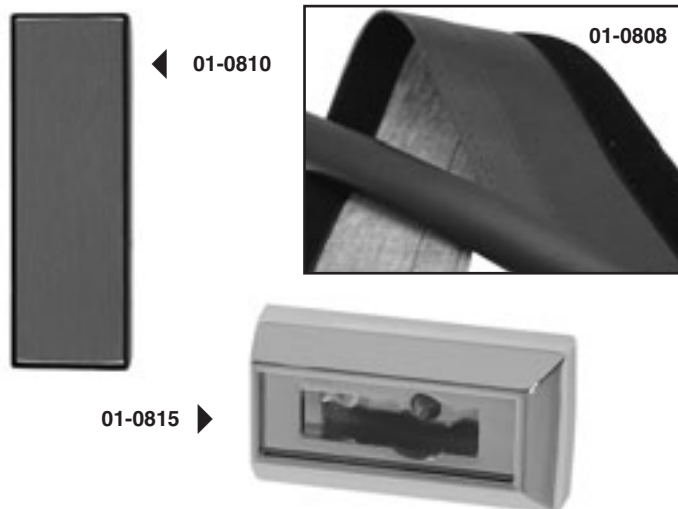

- ① This item is subject to Oversize 1 shipping charges.
- ② This item is subject to Oversize 2 shipping charges.

Door Panels - Unassembled

See samples on page 4 and chart on page 10 for available colors and color codes.

01-0630	64	Specify Color and Code	108.99
01-0640	65	Specify Color and Code	94.99
		Note: Aqua is	124.99
01-0650	66	Specify Color and Code	89.99
01-0660	67	Specify Color and Code	89.99
01-0670	68	Specify Color and Code	89.99
01-0680	69	Specify Color and Code	89.99
01-0690	70	Specify Color and Code	89.99
01-0700	71-72	Specify Color and Code	89.99
01-0710	74-76	Upper, Specify Color and Code	217.99
		Note: Firethorn & Light Blue are	199.99
01-0711	77	Upper, Specify Color and Code	219.99

- ① This item is subject to Oversize 1 shipping charges.
- ② This item is subject to Oversize 2 shipping charges.

Door Panel Water Shields

01-0785	59-60	pair	12.99
01-0780	64-65	pair	10.99
01-0790	66-67	pair	10.99

Part #	Year	Description	Price

01-0800	68-72	pair	10.99
01-0804	78-87	pair	11.99

Door Pull Strap Components

01-0808	81-87	Madrid Vinyl Covers, Specify color: Black, Charcoal, Maroon, Medium Blue, Navy Blue, Palomino, pair	19.99
01-0810	81-87	Brushed Aluminum, each	5.99
01-0815	81-87	Chrome Escutcheon, each	9.99

Coat Hooks

01-0819	59-66	Chrome, pair	12.99
01-0822	64-72	Black, pair	15.99
01-0820	73-77	Black, each	10.99
01-0830	78-87	Chrome, each	14.99
01-0840	78-87	Hook Bezel, each	Disc.