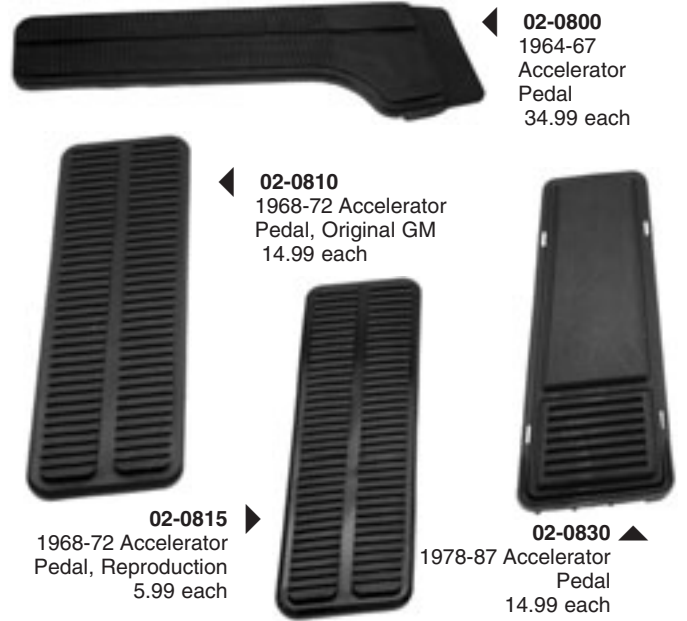

Part # Year Description Price