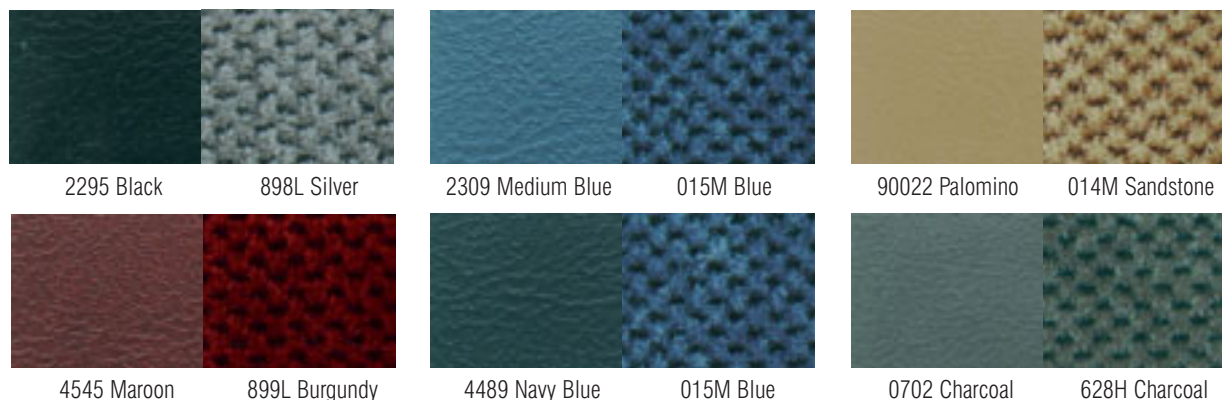

1981-'87 Custom Seat Cover Kits — See page 12 for details and pricing. Seats can be ordered in all Madrid grain vinyl or with custom Madrid velour cloth insert. Each color group shows the vinyl color on the left and the available velour cloth color on the right. Colors cannot be mixed.