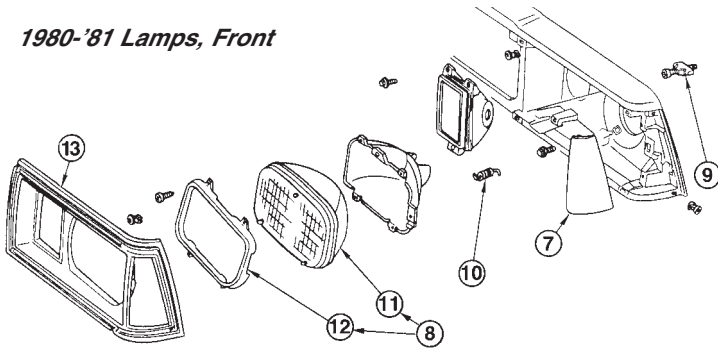

1982-'87 Lamps, Front