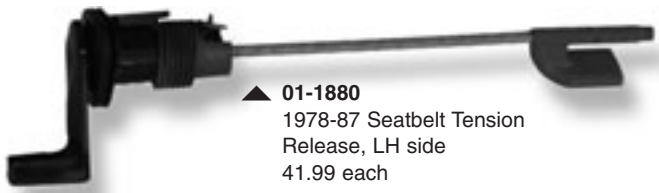

Interior

Part # Year Description Price

Seatbelt Tension Release

▲ **01-1880**
1978-87 Seatbelt Tension Release, LH side
41.99 each

01-1859 ▶