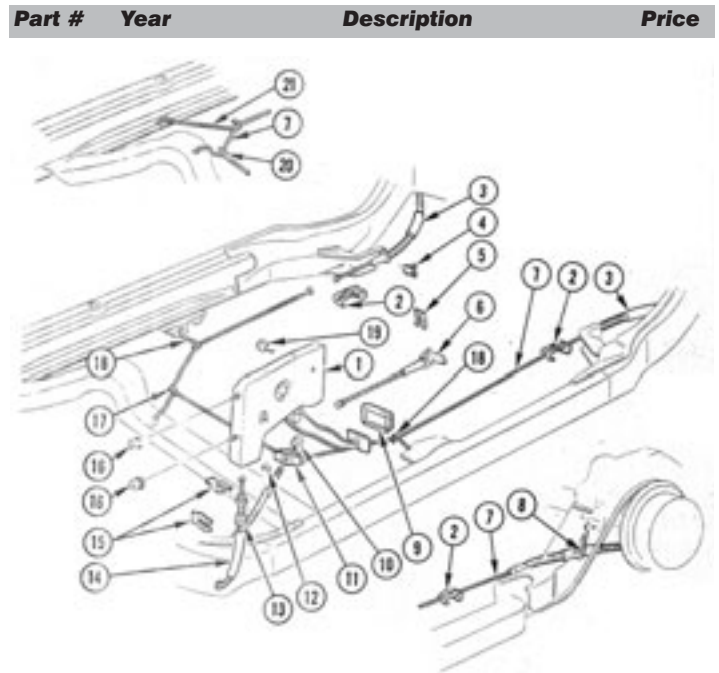

Mechanical

Part #	Year	Description	Price
Doetsch Tech Nitrogen Gas Shock Absorbers			
<i>Doetsch Tech Nitrogen Gas Shocks are designed to enhance your car's performance and provide quick response to road conditions. Each shock comes with a lifetime manufacturer's warranty.</i>			
07-3328	59-60	Front Shock, each, Specify stock or lowered, and valve ratios of 90/10, 80/20, or 60/40	59.99
07-3330	59-60	Rear Shock, each, Specify stock or lowered, and valve ratios of 70/30, 50/50, or 40/60	59.99
07-3336-E	64-72	Front 3 Way Adjustable Shock, each, Specify valve ratios of 90/10, 80/20, or 70/30	57.99
07-3338	64-72	Rear 3 Way Adjustable Shock, each, Specify valve ratios of 70/30, 50/50, or 40/60	57.99

Shock Absorber Accessories

07-3322	64-67	Factory Air Shock Lines, OE Steel, 4 pieces	47.99
07-3322S	64-67	Factory Air Shock Lines, Stainless Steel, 4 pieces	59.99
07-3320	64-87	Shock Mount Bolt, each	21.99
07-3323	68-72	Factory Air Shock Lines, OE Steel, 4 pieces	47.99
07-3323S	68-72	Factory Air Shock Lines, Stainless Steel, 4 pieces	57.99

1964-'77 Parking Brake Cables and Hardware

07-1439	64-81	#2 Connectors, Inter to Rear, need two	1.99
07-1430	64-67	#3 Rear, each	67.99
07-1430S	64-67	#3 Rear, each, Stainless Steel	97.99
07-1440	68-72	#3 Rear	38.99
07-1482	73-77	#3 Rear, need two	54.99
07-1428	64-67	#7 Intermediate w/TH350 or Manual Trans	22.99
07-1428S	64-67	#7 Intermediate w/TH350 or Manual Trans, Stainless Steel	31.99
07-1429	67	#7 Intermediate	22.99
07-1433	68-72	#7 Intermediate with TurboHydro400	32.99
07-1434	68-72	#7 Intermediate w/TH350 and Manual Trans	22.99
07-1480	73-77	#7 Intermediate, except TH400	Disc.
07-1481	73-77	#7 Intermediate with TH400	22.99
07-1438	64-77	#11 Equalizer, with two nuts	7.99
07-1426	64-67	#14 Front w/TH350 or Manual Trans	49.99
07-1426S	64-67	#14 Front w/TH350 or Man Trans, Stainless Steel	97.99
07-1427	67	#14 Front with TH400	74.99
07-1427S	67	#14 Front with TH400, Stainless Steel	97.99
07-1431	68-72	#14 Front with TH400 Transmission	74.99
07-1431S	68-72	#14 Front with TH400 Trans, Stainless Steel	97.99
07-1432	68-72	#14 Front with TH350 or Manual Trans	59.99
07-1450	73-77	#14 Front, All	79.99
07-1441	64-77	#15 Cable Clips, need 3, each	2.99
07-1435	64-72	#17 Guide, large hook for front	9.99
07-1436	64-72	#17 Guide, large hook for front	13.99
07-1437	64-72	#18 Guide, small hook, need two	6.99
07-1483	73-77	#18 Side Hook, need two	10.99