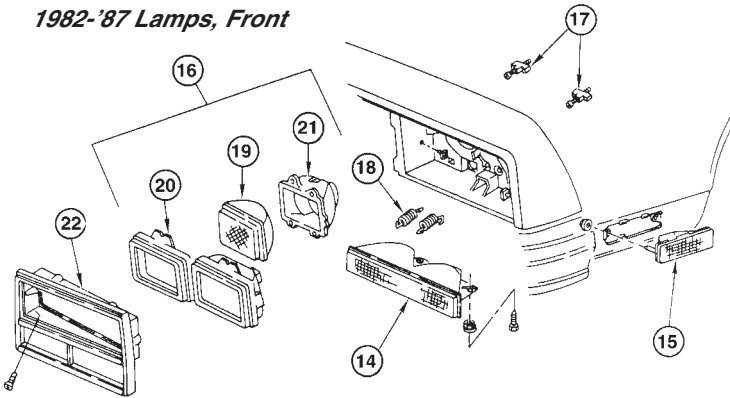

Lamps & Lenses

Part # Year Description Price

Front Turn Signal and Parking Lamp Lenses

GM Restoration Parts

Part # Year Description Price

GM Restoration Parts

03-0022	59	Clear, Reproduction, pair	31.99
03-0026	60	Clear, Reproduction, pair	32.99
03-0028-2	64	in Bumper, Clear, pair	33.99
03-0028-1	64	in Bumper, Amber, pair	28.99
03-0030	65	in Bumper, pair	28.99
03-0040	66	in Bumper, pair	33.99
03-0050	67	in Bumper, pair	41.99
03-0052	68	pair	37.99
03-0060	70	in Bumper, each	26.99
03-0215	71	pair	54.99
03-0068	72	Amber, Pair, 1st Design	62.99
03-0069	72	Clear, Pair, 2nd Design	47.99
03-0230	72	RH, GM	47.99
03-0062	73	in Bumper, LH or RH, each	37.99
03-0100	80	LH	47.99
03-0110	80	RH	47.99
03-0120	81	LH	47.99
03-0130	81	RH	47.99
03-0132	82-87	Under Headlamps, Choo-Choo Custom Only, LH	76.99
03-0134	82-87	Under Headlamps, Choo-Choo Custom Only, RH	76.99
03-0140	82-87	Under Headlamps, LH (#14)	55.99
03-0150	82-87	Under Headlamps, RH (#14)	55.99

Front Turn Signal & Parking Lamp Assemblies

03-0315	64	Lens and Housing, LH or RH, each	64.99
03-0320	65	Lens and Housing, LH, each	64.99
03-0330	65	Lens and Housing, RH, each	64.99
03-0340	66	Lens and Housing, LH, each	69.99
03-0350	66	Lens and Housing, RH, each	69.99
03-0352	67	Lens and Housing, LH, each	69.99
03-0354	67	Lens and Housing, RH, each	69.99
03-0356	68	Lens and Housing, LH or RH, each	69.99
03-0357	69	Lens and Housing, RH, each	64.99
03-0357A	69	Lens and Housing, LH, each	64.99
03-0358	70	Lens and Housing, LH or RH, each	67.99

Looking for gaskets for your new lenses? See our comprehensive selection on pages 35 and 36.