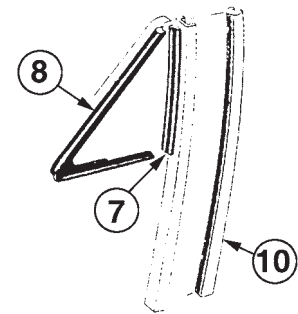

Vent Window Division Bars

02-0390
Fits 1959-1960
Pair, #7
34.99

Vent Window Rubber

02-0400	59	without division bars, pair, #8	92.99
02-0405	60	without division bars, pair, #8	92.99
02-0410	64-67	with division bars, pair, #7 and #8	89.99
02-0422	64-72	Pivot Pins for Vent Assembly, pair	2.99
02-0420	68-72	with division bars, pair, #7 and #8	55.99

Windshield Rubber

02-0450	59-60	Front Windshield	39.99
02-0460	59-60	Rear Window	55.99