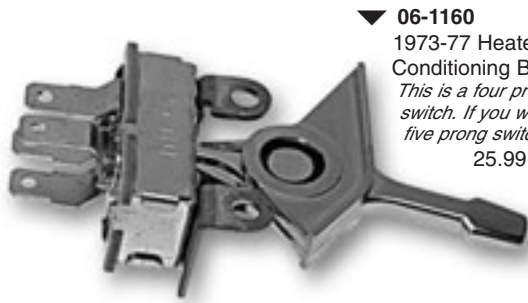

◀ **06-1094**
1959-60 Heater
Blower Motor Switch
99.99 each

▼ **06-1170**
1978 Heater and Air Conditioning
Blower Motor Switch
17.99 each

▼ **06-1160**
1973-77 Heater and Air
Conditioning Blower Motor Switch
*This is a four prong replacement
switch. If you want the correct original
five prong switch, please inquire.*
25.99 each