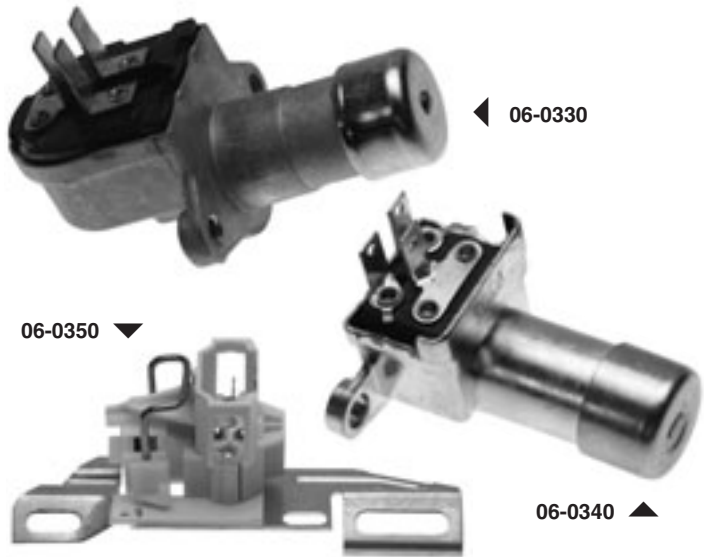

Part #	Year	Description	Price

Headlight Dimmer Switches

06-0330	59-60		18.99
06-0340	64-77		11.99
06-0341	64-77	Reproduction	7.99
06-0350	78-87		19.99