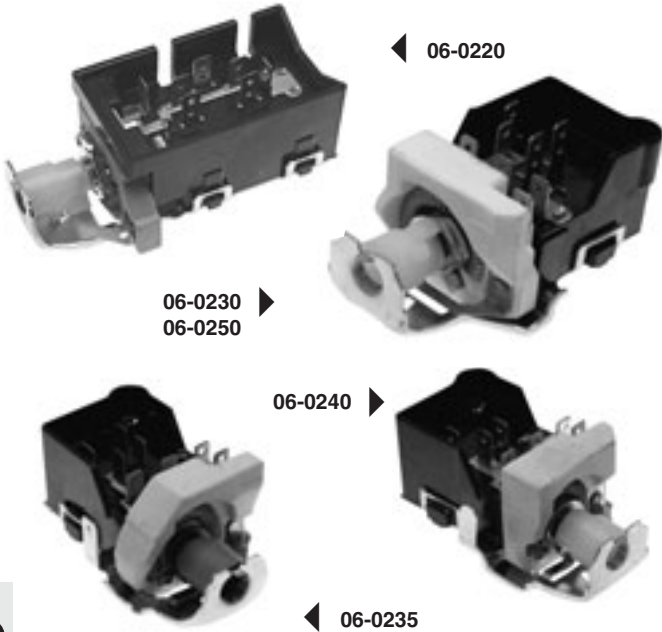

Electrical

Part # Year Description Price

Headlight Switches

06-0220	59-60		22.99
06-0230	64-69		18.99
06-0235	64-69, 71-73	Original GM	24.99
06-0240	70		14.99
06-0250	71-73		17.99
06-0260	74-87		14.99