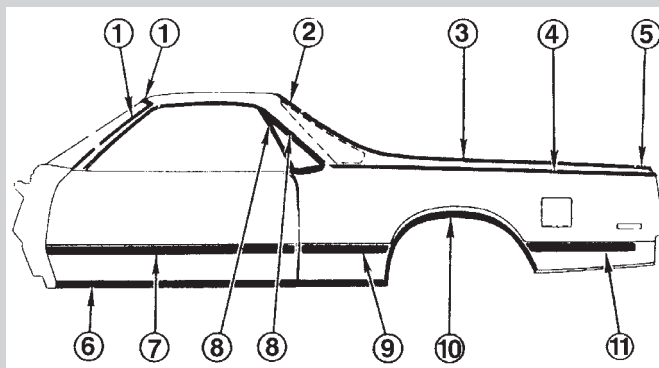

Part #	Year	Description	Price
SS Hood Louvers			
05-1050	66	Louvers only, pair	122.99
05-1052	66	Louver Housing, pair	189.99
05-1060	67	pair	78.99
05-1070	68-69	pair	97.99

Our Names for Different Moldings