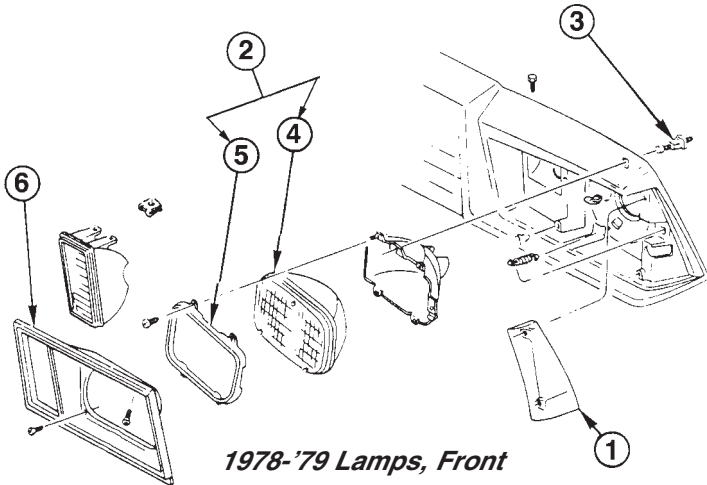

Lamps & Lenses

Part # Year Description Price

1980-'81 Lamps, Front