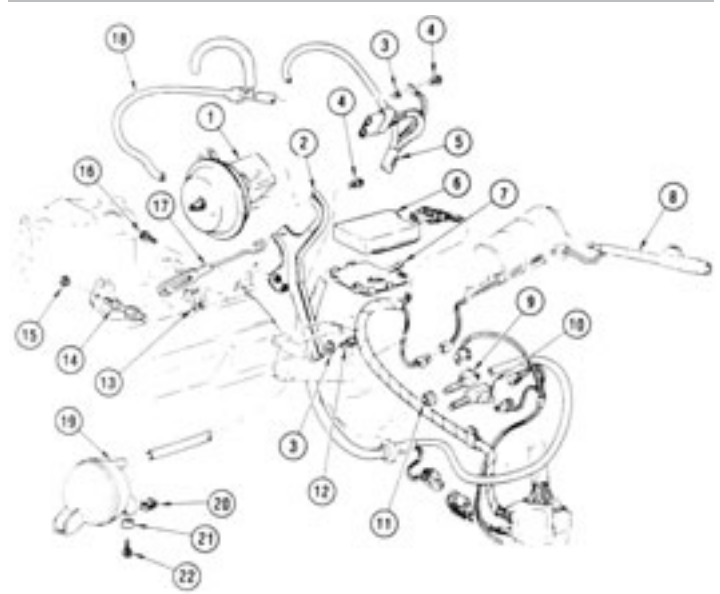

Part # Year Description Price

1984-87 Cruise Control Components

07-1845	70-83	Transducer with Resume, rebuilt	375.99
07-1847	70-83	Transducer without Resume, rebuilt	375.99
07-7602	84-87	Servo 4.3 #1	289.99
07-7604	84-87	Chain #1	29.99
07-7612	84-87	Screw #4	7.99
07-7618	84-87	Module 305H #6	199.99
07-7626	84-87	Valve #9	22.99
07-7628	84-87	Switch #10	19.99
07-7630	84-87	Valve #10	22.99
07-7632	84-87	Retainer #11	5.99
07-7634	84-87	Bolt #12	5.99
07-7636	84-87	Retainer #13	1.99
07-7638	84-87	Stud #14	9.99
07-7642	84-87	Bolt #16	1.99
07-7644	84-87	Rod #17	8.99
07-7652	84-87	Tee #18	5.99
07-7654	84-87	Valve #18	7.99
07-7656	84-87	Cap #18	5.99
07-7658	84-87	Tank #19	32.99
07-7662	84-87	Nut #20	2.99
07-7664	84-87	Washer #21	5.99
07-7666	84-87	Bolt #22	5.99
07-7668	84-87	Link #23	16.99