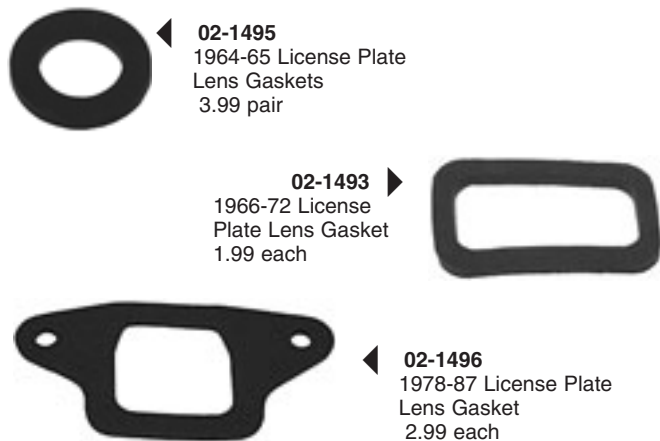

License Plate Lens Gaskets

02-1495
1964-65 License Plate
Lens Gaskets
3.99 pair

02-1493
1966-72 License
Plate Lens Gasket
1.99 each

02-1496
1978-87 License Plate
Lens Gasket
2.99 each

Part # Year Description Price