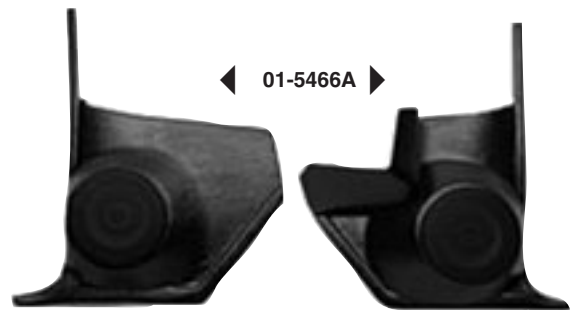

1964-72 Kick Panel Speakers

- Speakers Already Installed
- Improved Panel Design
- Paintable Black Plastic With Grain Finish
- For El Caminos With Or Without Factory Air Conditioning