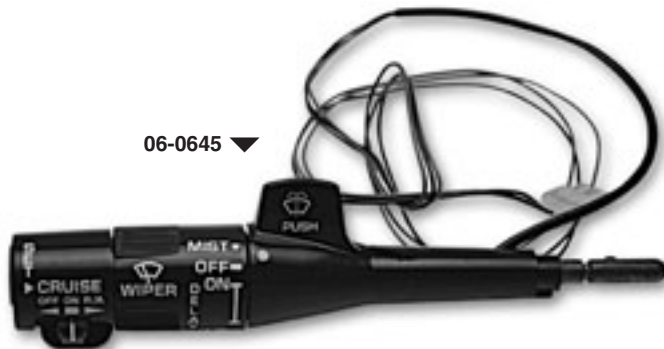

▲ 06-0510

06-0620 ▲

06-0630 ▼

06-0645 ▼

Turn Signal Levers

06-0530	59-60	All	15.99
06-0540	64-66	without Tilt Wheel	21.99
06-0550	64-66	with Tilt Wheel	9.99
06-0560	67	with Tilt Wheel	21.99
06-0590	67-77	with Cruise Control, Switch Included	124.99