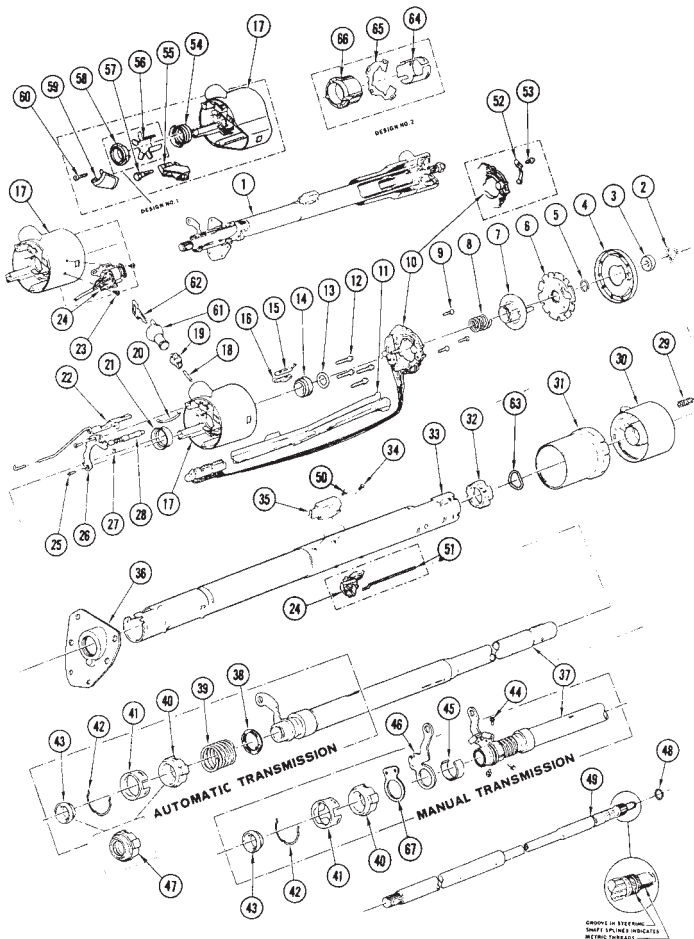

Part #	Year	Description	Price
07-4732	73-87	#32 Bearing, Lower Bowl	37.99
07-4718	69-87	#34 Screw, Ignition Switch Reinforcement	5.99
07-4717	69-87	#34 Reinforcement	11.99
06-0060	69-87	#35 Ignition Switch	19.99
07-4770	78-81	#38 Washer	8.99
07-4733	73-87	#40 Lower Bearing Conversion, Bearing and Adapter	49.99
07-4717	69-77	#41 Reinforcement	11.99
07-4718	69-87	#41 Screw, Ignition Switch	5.99
07-4732	73-87	#43 Lower Bearing	37.99
07-4733	73-87	#43 Lower Bearing Conversion, Bearing and Adapter	49.99
07-4732	73-87	#47 Bearing, Lower Bowl	49.99
07-4733	73-87	#47 Lower Bearing Conversion, Bearing and Adapter	48.95
07-4701	69-81	#47 Retainer, Upper Shaft	11.99
07-4701	69-81	#48 Retainer, Upper Shaft	11.99
07-4736	73-81	#49 Steering Column, Upper Reinforcement	184.99
07-4717	69-77	#50 Reinforcement	11.99
07-4737	73-81	#52 Arm	19.99
07-4762	78-87	#54 Bearing	42.99
06-0457	78-81	#55 Actuator, Bolt Pivot	Disc.
07-473473-87	#56	Clip, Lower Bearing Adapter	4.99
07-4739	73-87	#57 Pin Pivot, Dimmer	15.99
07-4733	73-87	#58 Lower Bearing Conversion, Bearing and Adapter	49.99
07-4724	73-87	#59 Cover, Lock	22.99
08-0840	69-78	#61 Lock, Ignition, Coded with Key	17.99
08-0850	79-87	#61 Lock, Ignition, coded with key	18.99

1973-'81 Steering Column without Tilt Wheel

Part #	Year	Description	Price
07-4706	69-87	#63 Washer	5.99
07-4775	78-81	#64 Bushing	14.99
07-4701	69-81	#65 Retainer	11.99

1978-'81 Tilt Steering Column and Parts

Although many of the parts in the diagram at left are no longer available, we hope that you will find this illustration useful for your vehicle. If you are looking for a specific part that is not listed as available below, please inquire.