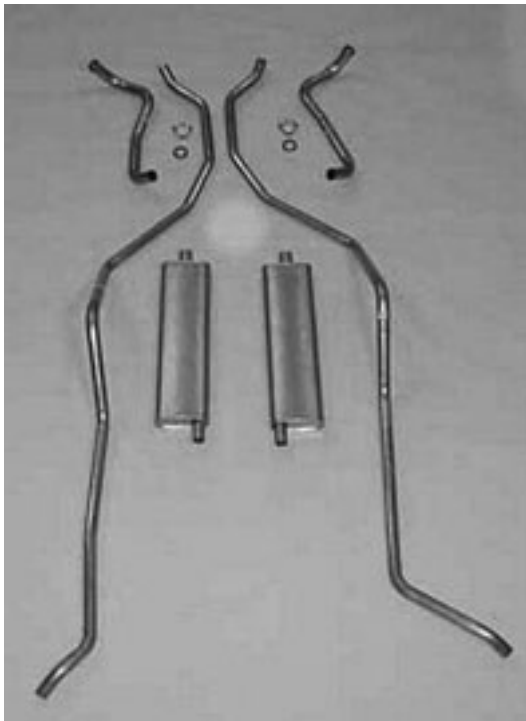

11-3012 ▶

Exhaust Manifolds

11-1713	59-60	Exhaust Manifold, 2 1/2", SB, Right	159.99
11-1720	65-74	BB, RH, (has smog tube holes)	289.99
11-1740	69-75	SB, LH, (has smog tube holes)	234.99
11-1750	69-77	SB, RH, (has smog tube holes)	269.99
11-1760	70-72	350 Hi-Performance, RH, (has smog tube holes), NOS	254.99
11-1770	76-77	Small Block, LH	279.99

Exhaust Systems ☺

All items in this section are subject to UPS Oversize 2 shipping charges.

11-3000	59-60	Complete 6 cylinder Single Exhaust, Aluminum—Includes Exhaust Pipe, Muffler and Tailpipe	229.99
11-3002	59-60	#11-3000 in Stainless Steel	499.99
11-3012	59-60	Complete, 348 Dual Exhaust (except Hi-Perf), Aluminum—Includes Left and Right Exhaust Pipes, Muffler and Left and Right Tailpipes	419.99
11-3014	59-60	#11-3012 in Stainless Steel	1,099.99
11-3024	59-60	Complete 8 cyl. 348 Hi-Perf, w/2 1/2" Dual Exhaust, Aluminum	479.99
11-3026	59-60	#11-3024 in Stainless Steel	999.99