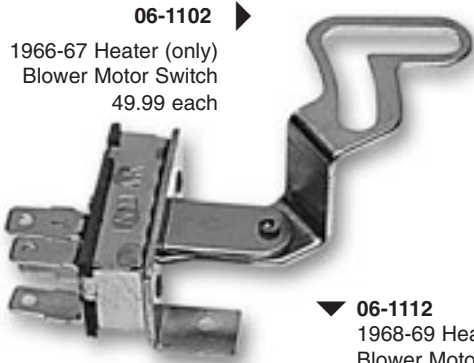

Electrical

Blower Motor Switches

◀ **06-1094**
1959-60 Heater
Blower Motor Switch
99.99 each

▼ **06-1096**
1964-65 Heater and Air Conditioning
Blower Motor Switch
54.99 each

06-1102 ▶
1966-67 Heater (only)
Blower Motor Switch
49.99 each