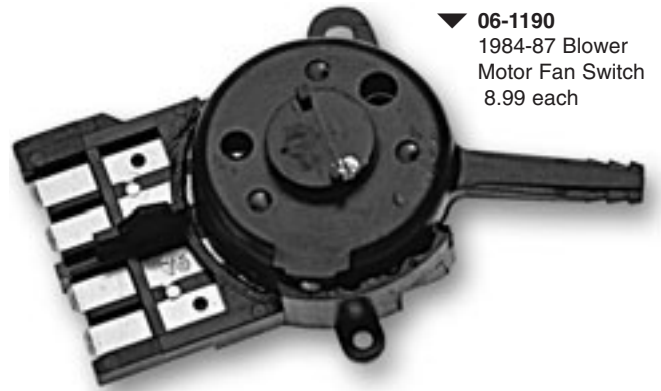

06-1094	59-60	Heater	99.99
06-1096	64-65	A/C and Heater	54.99
06-1102	67	Heater without A/C	49.99
06-1112	68-69	Heater without A/C	34.99
06-1150	70-72	with Air Conditioning	27.99
06-1160	73-77	Heater and A/C Fan, 4 prong replacement	25.99
06-1170	78	with Air Conditioning	17.99
06-1180	78-83	Fan Switch	15.99
06-1190	84-87	Fan Switch	8.99

If you don't see what you are
looking for in this catalog, give us a call!
We are adding new parts daily.