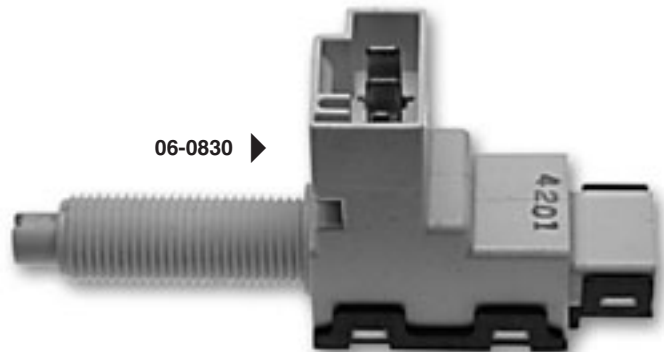

06-0830 ▶

Stop Light Switches

06-0760	59-60	All	17.99
06-0770	64-72	without Cruise Control	16.99
06-0780	67-79	with Cruise Control	13.99
06-0790	73-79	without Cruise Control	10.99
06-0800	76-81	without Cruise Control	16.99
06-0810	80-86	without Cruise Control	11.99
06-0820	81-86	with Cruise Control	19.99