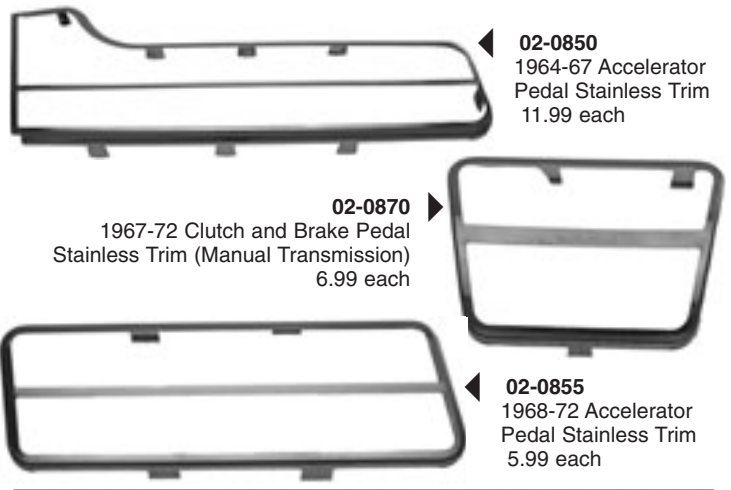

Stainless Pedal Trim

Four Speed Brake and Clutch Pedal Pads

◀ **02-0880**
1959-60 Pedal Pad
7.99 each

◀ **02-0890**
1964-72 Pedal Pad for Clutch
or Drum Brakes
5.99 each

▶ **02-0900**
1966-72 Pedal Pad for Disc Brakes
10.99 each