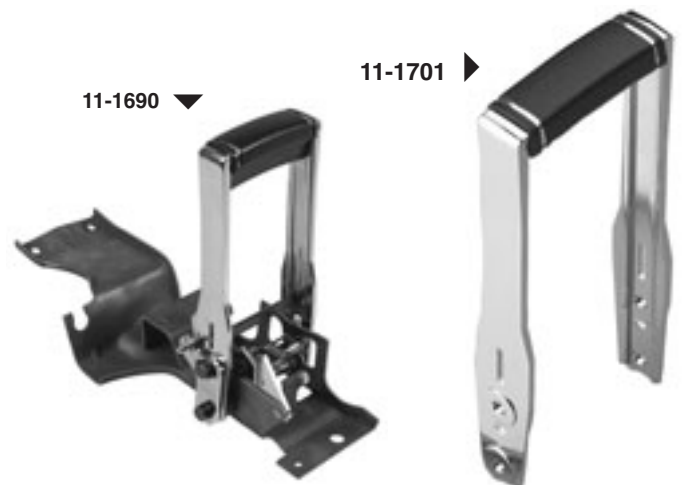

The Muncie 4-speed transmission was used on GM models from 1963 through 1974. To distinguish the Muncie from a Saginaw 4-speed, check the reverse lever. On a Muncie, the reverse lever is mounted in the extension housing, where the Saginaw reverse lever is mounted in the side cover.

Part #	Year	Description	Price
Muncie Four-Speed Shifter and Parts			
11-1590	64-66	with Buckets, Shifter Handle	89.99
11-1620	64-66	with Buckets, Complete Set	289.99
11-1630	64-67	with Bench, Shifter Handle	89.99
11-1640	64-67	with Bench, Linkage Rods	109.99
11-1650	64-67	with Bench, Gate Set Up	197.99
11-1660	64-67	with Bench, Complete Set	289.99
11-1586	64-72	Manual Shifter Support Bracket (used to convert Auto Trans crossmember to manual—welds to crossmember)	42.99
11-1581	65-68	Backup Switch Mounting Bracket	32.99
11-1670	67	with Buckets, Shifter Handle	89.99
11-1700	67	with Buckets, Complete Set	269.99
11-1583	68	Shifter Linkage Kit	124.99
11-1582	68-72	Upper Shifter Support Rod & Bracket	54.99
11-1587	68-72	Shifter Only	54.99
11-1702	68-72	Lower Support Rod	27.99
11-1580	69-72	Reverse Lock Out Assembly	97.99
11-1584	69-72	Linkage Kit, includes 3 rods, levers and swivels	129.99
11-1585	69-72	Lower Lockout Rod	24.99

1959-75 Automatic Shifter and Parts

11-1638	64-67	Shifter Rod, for Powerglide floor shifter rod only with swivel	24.99
11-1639	64-67	Shifter Linkage, trans to shifter, Powerglide	29.99
11-1642	64-67	Shifter Bracket to Rod, Powerglide floor shift	37.99
11-1651	66-75	Bracket, holds cable on floor shift	3.99
11-1641	68-69	TH350 and 400 Transmission Gear Selector (mounts on trans for floor shift cars)	15.99
11-1701	68-72	Horseshoe Auto Trans Shift Handle	95.99
11-1690	68-72	Horseshoe AT Shift Handle (complete assy)	169.99
11-1643	70-81	Floor Shifter Cable/Gear Select Lever TH350 & 400	149.99
11-1654	73-75	Bracket, holds shift cable, TH400	17.99
11-1655	73-75	Bracket, holds shift cable on oil pan, TH350	16.99