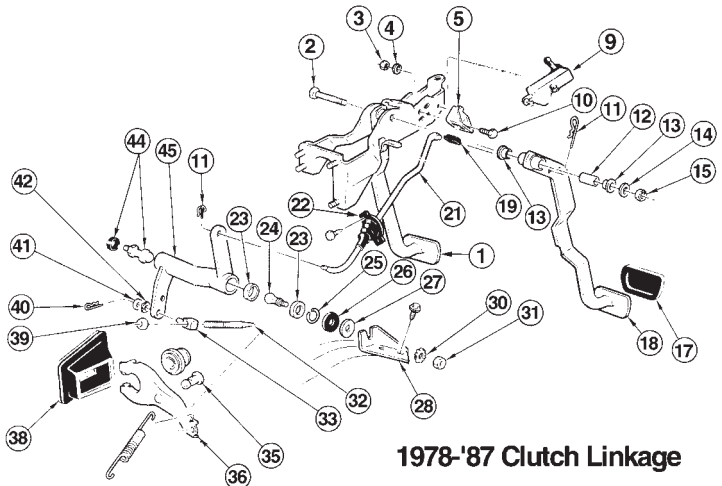

Part #	Year	Description	Price

11-2314	64-67	Z-Bar Upper Return Spring Bracket	15.99
11-2322	68-72	Z-Bar Upper Return Spring Bracket	16.99
11-2320	68-72	17 Z-Bar	39.99
11-2370	68-72	18 Z-Bar Support Bracket (weld on frame)	16.99
11-2365	73-77	18 Z-Bar Support Bracket (bolts on frame)	18.99
11-2330	59-87	19 Ball Stud to Engine	13.99
11-2337	59-60	20 Rod, Upper	37.99
11-2336	64-66	20 Rod, Upper	29.99
11-2338	67	20 Rod, Upper	27.99
11-2340	68-72	20 Rod, Upper	24.99
11-2345	73-77	20 Rod, Upper	27.99