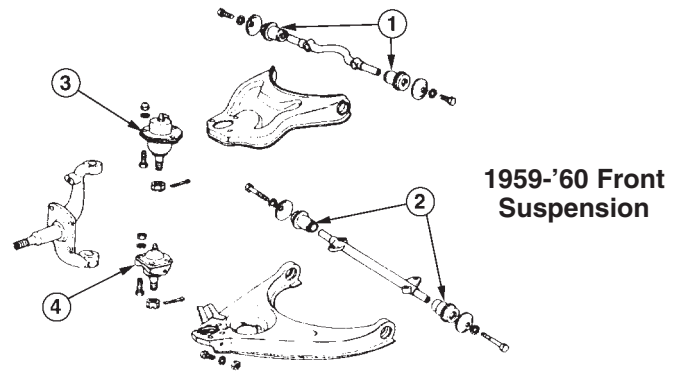

1959-'60 Front Suspension