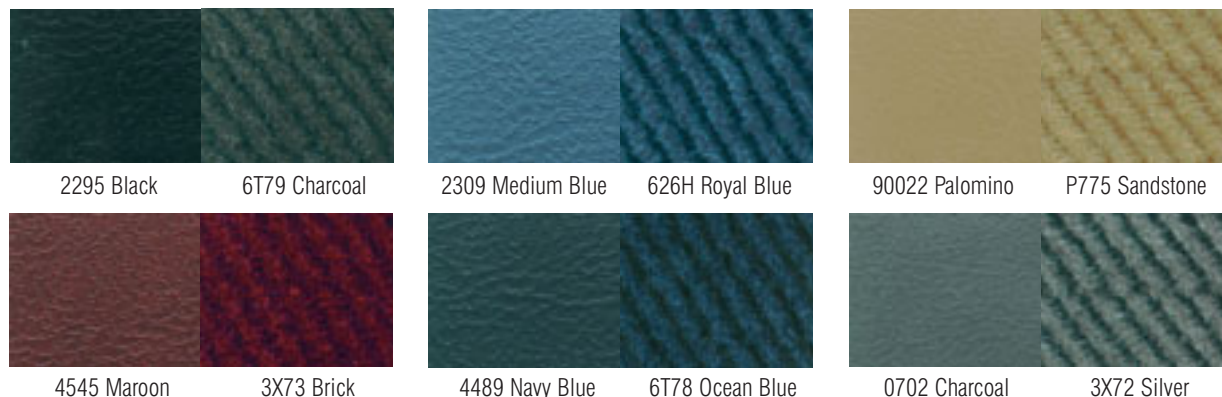

PLEASE NOTE Due to the limitations of the four-color printing process, some samples shown in this catalog may differ slightly in color from actual products. For questions regarding exact color matches, please contact us.

1978-'80 Custom Seat Cover Kits — These bench seat covers are one of the newest additions to our catalog. They are made from top-quality Madrid grain vinyl and when applicable, Madrid velour cloth. Whether you have a straight bench, a split bench or center armrests, there are several different seat options to choose from. Please inquire with one of our sales representatives if you need further clarification. Each seat cover set includes hog rings and hog ring pliers for installation. See page 12 for details and pricing. Seats can be ordered in all Madrid grain vinyl or with custom Madrid velour cloth insert. Each color group shows the vinyl color on the left and the available velour cloth color on the right. Colors cannot be mixed.