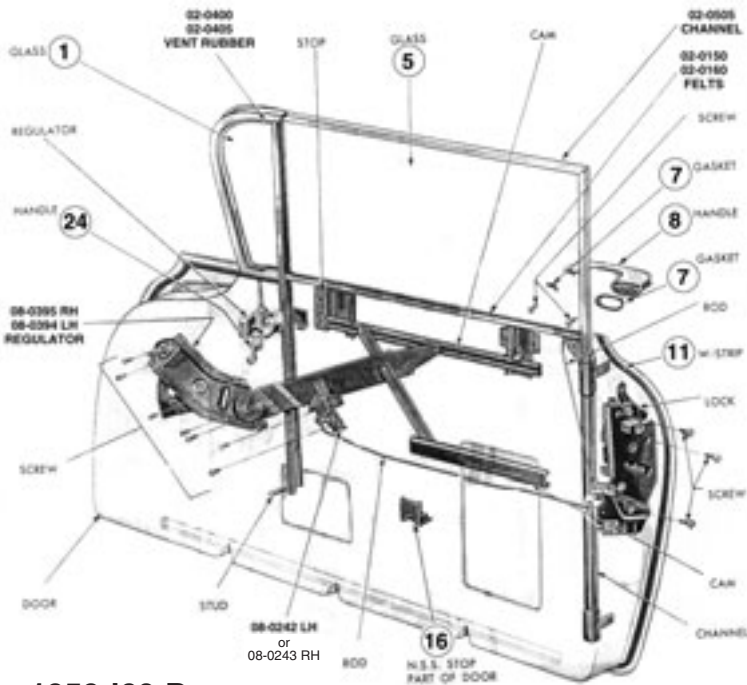

Hardware

1959-'60 Door and Parts