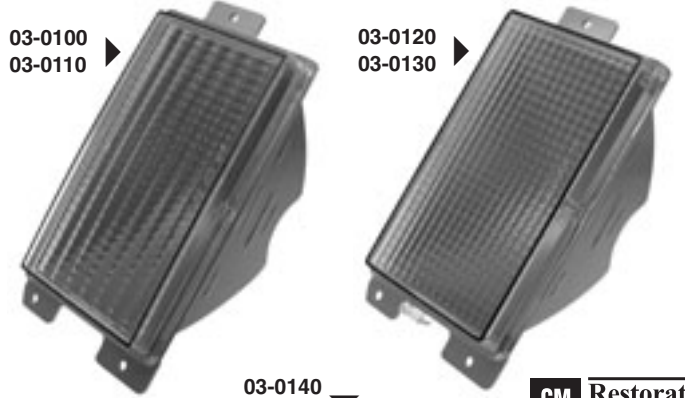

GM Restoration Parts

03-0022	59	Clear, Reproduction, pair	31.99
03-0026	60	Clear, Reproduction, pair	32.99
03-0028-2	64	in Bumper, Clear, pair	33.99
03-0028-1	64	in Bumper, Amber, pair	28.99
03-0030	65	in Bumper, pair	28.99
03-0040	66	in Bumper, pair	33.99
03-0050	67	in Bumper, pair	41.99
03-0052	68	pair	37.99
03-0060	70	in Bumper, each	26.99
03-0215	71	pair	54.99
03-0068	72	Amber, Pair, 1st Design	62.99
03-0069	72	Clear, Pair, 2nd Design	47.99
03-0230	72	RH, GM	47.99
03-0062	73	in Bumper, LH or RH, each	37.99
03-0100	80	LH	47.99
03-0110	80	RH	47.99
03-0120	81	LH	47.99
03-0130	81	RH	47.99
03-0132	82-87	Under Headlamps, Choo-Choo Custom Only, LH	76.99
03-0134	82-87	Under Headlamps, Choo-Choo Custom Only, RH	76.99
03-0140	82-87	Under Headlamps, LH (#14)	55.99
03-0150	82-87	Under Headlamps, RH (#14)	55.99

Front Turn Signal & Parking Lamp Assemblies

03-0315	64	Lens and Housing, LH or RH, each	64.99
03-0320	65	Lens and Housing, LH, each	64.99
03-0330	65	Lens and Housing, RH, each	64.99
03-0340	66	Lens and Housing, LH, each	69.99
03-0350	66	Lens and Housing, RH, each	69.99
03-0352	67	Lens and Housing, LH, each	69.99
03-0354	67	Lens and Housing, RH, each	69.99
03-0356	68	Lens and Housing, LH or RH, each	69.99
03-0357	69	Lens and Housing, RH, each	64.99
03-0357A	69	Lens and Housing, LH, each	64.99
03-0358	70	Lens and Housing, LH or RH, each	67.99

Looking for gaskets for your new lenses? See our comprehensive selection on pages 35 and 36.