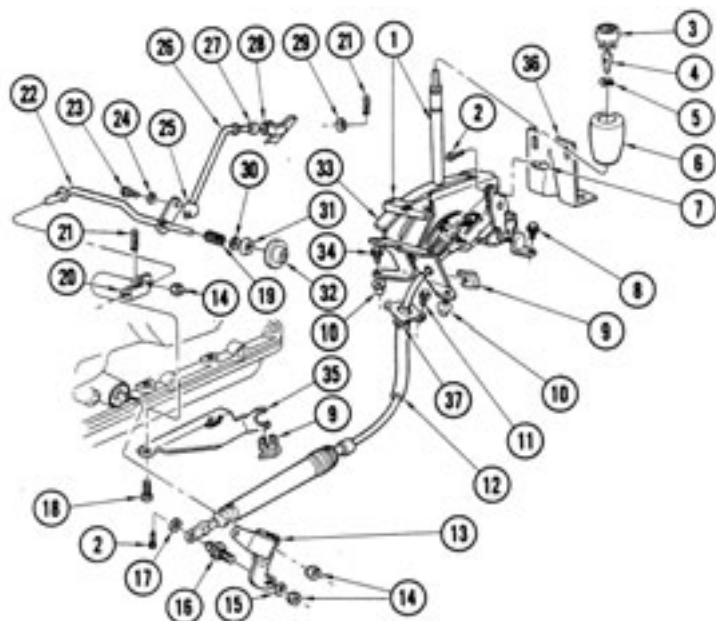

1978-87 Automatic Floor Shifter and Parts

11-2787	78-81	Retainer #21	1.99
11-2789	78-81	Screw #23	5.99
11-2794	78-81	Sleeve #28	2.99
11-2797	78-81	Bushing #31	3.99
11-1653	79-87	Bracket, holds cable on floor shift	8.99

Part #	Year	Description	Price