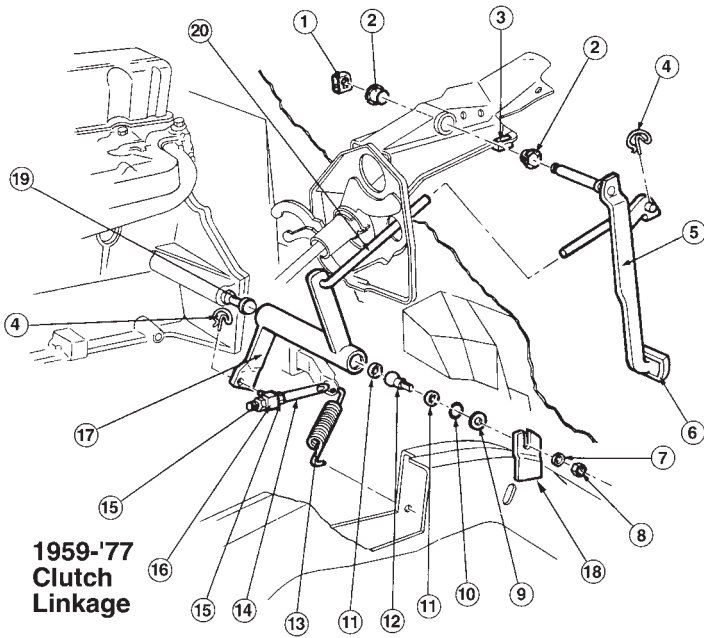

Engine

Part #	Year	Description	Price