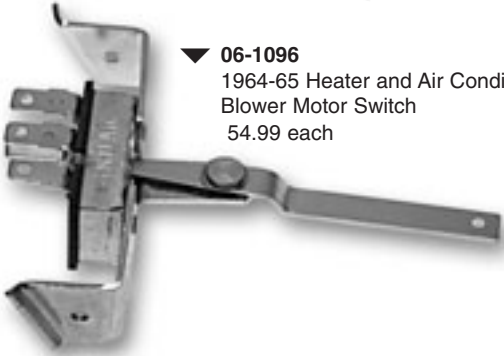

Electrical

Blower Motor Switches

◀ **06-1094**
1959-60 Heater
Blower Motor Switch
99.99 each

▼ **06-1096**
1964-65 Heater and Air Conditioning
Blower Motor Switch
54.99 each

06-1102 ▶
1966-67 Heater (only)
Blower Motor Switch
49.99 each