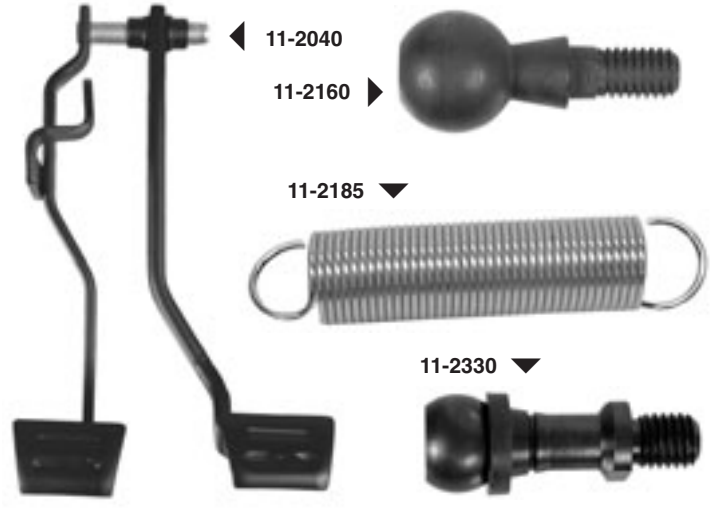

Part #	Year	Description	Price

11-2314	64-67	Z-Bar Upper Return Spring Bracket	15.99
11-2322	68-72	Z-Bar Upper Return Spring Bracket	16.99
11-2320	68-72	17 Z-Bar	39.99
11-2370	68-72	18 Z-Bar Support Bracket (weld on frame)	16.99
11-2365	73-77	18 Z-Bar Support Bracket (bolts on frame)	18.99
11-2330	59-87	19 Ball Stud to Engine	13.99
11-2337	59-60	20 Rod, Upper	37.99
11-2336	64-66	20 Rod, Upper	29.99
11-2338	67	20 Rod, Upper	27.99
11-2340	68-72	20 Rod, Upper	24.99
11-2345	73-77	20 Rod, Upper	27.99