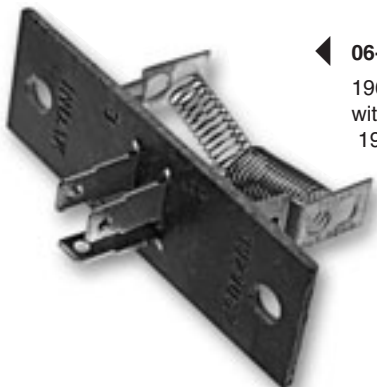

Blower Motor Resistors

◀ **06-1100**
1964-72 Blower Motor Resistor,
without Air Conditioning
19.99 each