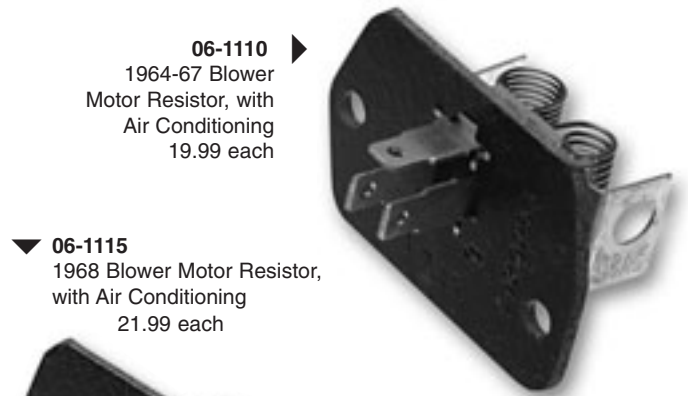

▼ **06-1115**
1968 Blower Motor Resistor,
with Air Conditioning
21.99 each

06-1110 ▶
1964-67 Blower
Motor Resistor, with
Air Conditioning
19.99 each