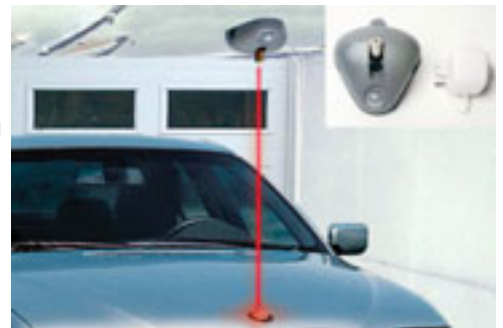

Sta-Dri Moisture Protection Kit

- Protects Against Moisture During Storage
- Non-Corrosive & Non-Toxic
- Four Reusable Bags

Place the bags inside your classic and protect the interior by eliminating the undesirable effects of humidity, mold and mildew. Also protects against rusting and corrosion. Bags work at all temperatures and are ideal for protection during storage. Bags are non-corrosive, non-toxic and produce no dust.

88-0312-1

34.99 kit