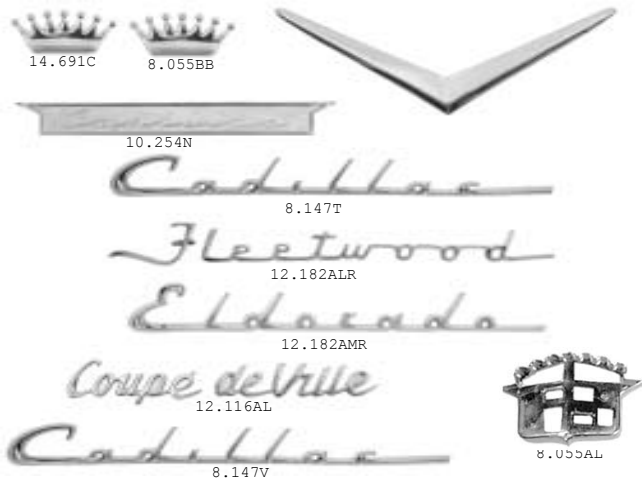

1955 MODELS

14.691C	Door Crest.....	44.71
8.055BB	Limousine Seat Back Crest.....	31.36
3.415C	Dual Quad Air Cleaner "V".....	39.95
8.055AL	Hood Crest Bezel.....	89.95
8.055DZ	55 CADDY Hood "V".....	149.95
8.055AX	55 Trunk Crest Bezel.....	89.95
12.182DD	Trunk "V".....	149.95
10.254N	"Cadillac" Dash Emblem.....	69.95
8.147T	"Cadillac" Fender Script - All Ex Eld.....	94.29
12.182ALR	"Fleetwood" Trunk Script.....	85.44
12.182AMR	54-55 "Eldorado" Trunk Script.....	119.95
12.116AL	"Coupe de Ville" Quarter Panel Script.....	91.88
8.147V	"Cadillac" Fender Script - Eldorado.....	129.95