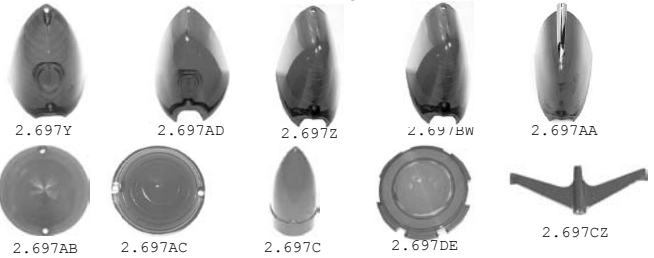

**CORNERING LIGHT LENS GASKET**

2.590AA	64 All - 2 Per Car	14.99
2.590AC	66-67 All - 2 Per Car	9.95

**QUARTER WINDOW LEADING EDGE  
CHROME**

11.007E	69-70 All Convertible - Left	59.92
11.007G	69-70 All Convertible - Right	59.92