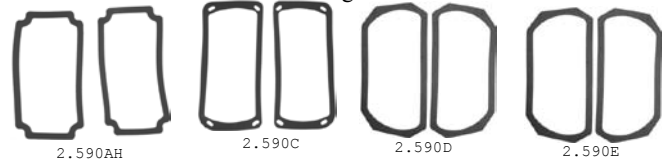

2.697AP	48-55 All Parking Light Lens 2 Per Car	26.20
2.589J	48-49 All Fog Light Lens - 2 Per Car	85.80
2.589H	50-52 All Fog Light Lens - 2 Per Car	46.08
2.697AS	53 All - Fog Light Lens - Left.....	49.50
2.697CS	53 All - Fog Light Lens - Right	49.50
2.697AK	54 All Fog Light Lens 2 Per Car	49.50
2.697AT	55 All - Fog Light Lens - Left.....	49.95
2.697CT	55 All - Fog Light Lens - Right	49.95
2.697AL	56 All Fog Light Lens 2 Per Car	49.95
2.697EE	56 All Parking Light Lens 2 Per Car.....	39.95
2.697DT	57 All Fog Light Lens 2 Per Car	39.95
2.697AN	57 All Ex Eld Parking Light Lens 4 Per Car.....	64.95
2.697AM	58 All Ex Eld Fog Light Lens 2 Per Car	42.50
2.697DA	58 All Ex Eld Parking Light Lens 2 Per Car....	28.61
2.697D	59 All Parking Light Lens 2 Or 4 Per Car	49.30
2.697DY	59 All Fog Light Lens - Left.....	49.30
2.697DZ	59 All Fog Light Lens - Right.....	41.95
2.697J	60 All Parking Light Lens 2 Or 4 Per Car	39.95
2.697K	60 All Fog Light Lens 2 Per Car	48.51
2.697DL	61 All Parking Light Lens - 2 Per Car	59.95
2.589G	61 All Fog Light Lens - 2 Per Car.....	59.95
2.697DW	62 All Parking Light Lens - 2 Per Car	39.27
2.589F	62 All Fog Light Lens - 2 Per Car.....	76.23
2.589E	63 All Parking Light Lens - 2 Per Car	39.60
2.589D	64 All Parking Light Lens - 2 Per Car	59.95
2.589C	65 All Parking Light Lens - 2 Per Car	69.95
2.697DV	66 All Parking Light Lens - 2 Per Car	89.01
2.697ED	69 All Ex. Eldo - Parking Lens 2 Per car	
2.697DH	70 All Ex. Eldo - Parking Lens 2 Per car