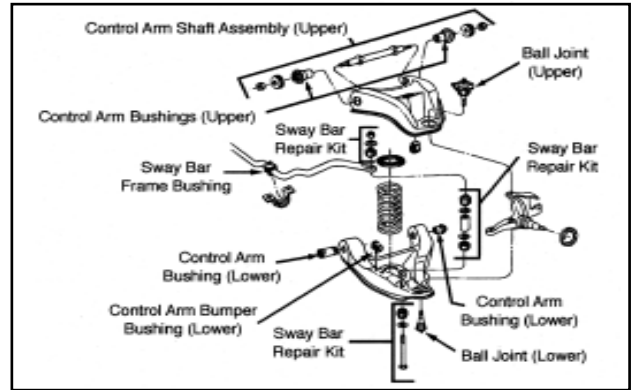

LOWER BALL JOINT

6.174A	57-60 All Ex CC	129.51
6.174B	61-66 All	62.87
6.174B	67-69 All Ex Eld	62.87
6.174C	67-68 Eldorado	118.76
6.174C	69-70 Eldorado W/O #407144 Or #407145 Cast	118.76
6.174K	On Knuckle Support	118.76
6.174K	69-70 Eld W/#407144 Or #407145 Cast On	129.89
6.174E	Knuckle Support	129.89
6.174E	70-76 All Ex Eld, Sev	62.79

UPPER BALL JOINT

6.164A	57-60 All	85.58
6.164B	61-66 All - Right Side	93.81
6.164C	61-66 All - Left Side	93.81
6.164B	67-76 All Ex Eld - Right Side	93.81
6.164C	67-76 All Ex Eld - Left Side	93.81
6.164D	67-68 Eldorado	81.90
6.164D	69-70 Eldorado W/O #407144 or #407145 Cast	81.90
6.164E	On Knuckle Support	81.90
6.164E	69-70 Eld W/#407144 Or #407145 Cast On	81.90
6.164E	Knuckle Support	81.90

KING PINS AND BUSHINGS

6.166A	41-56 All - King Pin Set	199.95
6.166B	41-49 All - Upper Outer Bushings	184.03
6.166D	41-56 All - Lower Outer	138.06
6.166C	50-56 All -Upper Outer	189.95

UPPER CONTROL ARM BUSHINGS-PER PAIR TWO PAIR PER CAR

6.165G	50-56 All - Includes New Shaft	109.95
6.165A	57-60 All - Includes New Shaft	189.95
6.165B	61-66 All - With 1 1/2" O.D.	39.96
6.165C	61-66 All - With 1 7/16" O.D.	29.61
6.165T	61-66 All - With 1 1/2" O.D. Includes Shaft	99.95
6.165V	67-68 All Ex Eld 1 1/2" O.D. Includes Shaft	99.95
6.165B	67-68 All Ex Eld - With 1 1/2" O.D.	39.96
6.165C	67-68 All Ex Eld - With 1 7/16" O.D.	29.61
6.165D	67-78 Eldorado	39.42
6.165E	67-70 Eldorado - Cam Bolt	64.95
6.165X	69-70 All Ex Eld - Includes Shaft	39.96
6.165C	69-76 All Ex Eld	29.61