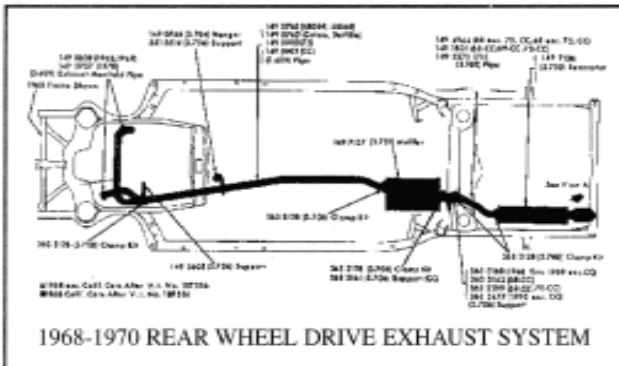

70 EX CC, EX ELDORADO

3.600L	Complete Set W/O Resonator	349.00
3.600M	Complete Set W/Resonator	399.00
3.609S	Y-Pipe From Manifold	184.64
3.701G	Muffler	69.16
3.702G	70 ELDO Resonator	169.95

HEAT RISER

3.647E	52-55 All	114.98
3.647A	56-64 All	114.98
3.647A	65 Limousine	114.98
3.647B	65 All Ex 75	114.98
3.647B	66 All	114.98
3.647B	67 All Ex Eld.	114.98
3.647C	67 Eldorado	199.95
3.647C	68-69 All	199.95