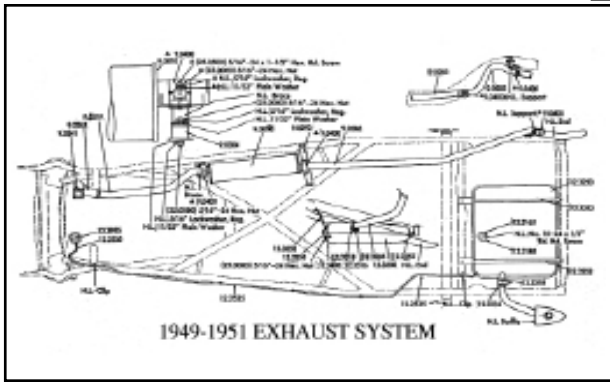

EXHAUST

1949-1951 EXHAUST SYSTEM

1949 EXCEPT COMMERCIAL CHASSIS

3.600AH	Complete Set Ex. Fleetwood.....	365.00
3.600AJ	Complete Set - Fleetwood.....	365.00
3.609AZ	Cross-Over Pipe.....	84.50
3.701Q	Muffler.....	84.50

1950-1951 EXCEPT COMMERCIAL CHASSIS

3.600AK	Complete Set - Series 61.....	365.00
3.600AL	Complete Set - Series 62 2 Dr.....	365.00
3.600AN	Complete Set - Series 62 4 Dr.....	365.00
3.600AP	Complete Set - Fleetwood.....	365.00
3.609BC	Cross-Over Pipe.....	84.50
3.701R	Muffler.....	84.50