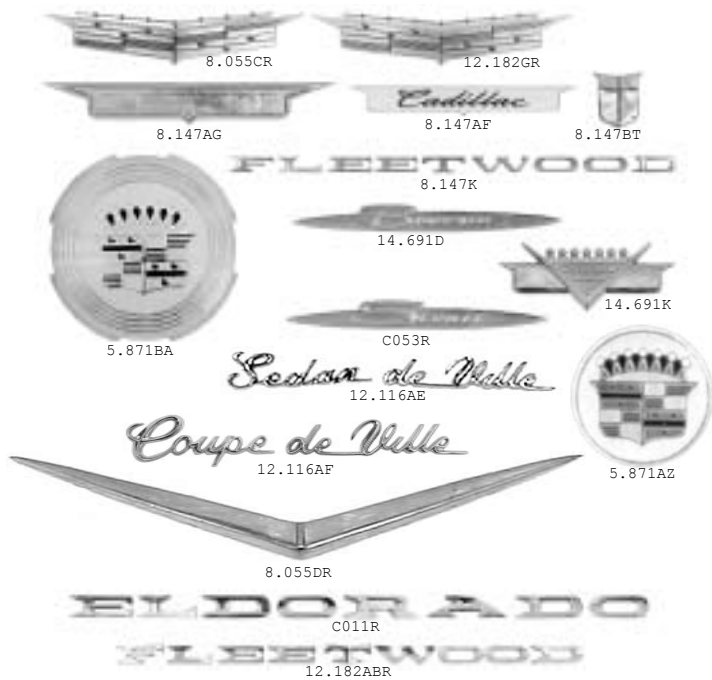

1960 MODELS

5.871BA	Hub Cap Crest Eldorado, Fleetwood	93.50
5.871BB	All Ex Eldorado, Fleetwood Hub Cap Crest....	39.95
12.182CQ	Trunk Crest	63.81
8.055DC	Hood Crest	63.81
8.055ER	Hood "V"	129.95
12.182DR	Trunk "V"	129.95
12.116AE	"Sedan de Ville" Quarter Panel Script	89.95
12.116AF	"Coupe de Ville" Quarter Panel Script	89.95
8.147BB	Fleetwood Fender Crown	32.39
8.147BC	Fleetwood Fender Emblem	79.95
C003R	59-60 "ELDORADO" Fender Letter Set	119.95
12.182CJ	"Fleetwood" Trunk Script	89.95
12.182HR	"ELDORADO" Trunk Letter Set	119.95
8.147DR	Series 62, CC "Cadillac" Fender Emblem	79.95
10.254D	"Cadillac" Glove Box Emblem	79.95
7.832F	De Ville Series Rear Cadillac Emblem	79.95