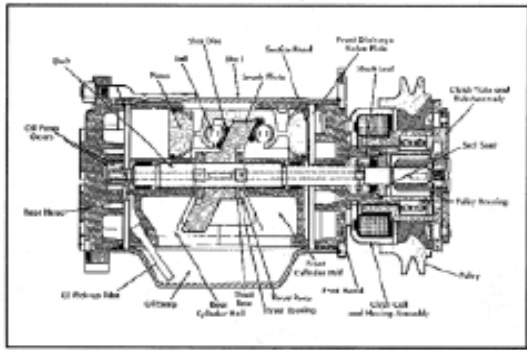

HEATING & AIR CONDITIONING

NEW A6 REPLACEMENT COMPRESSOR WITH CLUTCH THIS UNIT IS ENGINEERED TO REPLACE YOUR OLD A6 COMPRESSOR. IT WILL FIT YOUR EXISTING BRACKETS AND HOSES. IT IS 52% LIGHTER AND CREATES 75% LESS DRAG ON YOUR ENGINE. RESULTING IN BETTER FUEL ECONOMY. WILL WORK WITH OR WITHOUT A SUPERHEAT SWITCH

9.170Q 63-72 All 399.95

COMPRESSOR NEW-ORIGINAL AC-DELCO

9.170B 62-72 All - One Groove Non Super Heat..... 549.95

COMPRESSOR-FACTORY REBUILT

9.170P 55-57 All Rebuilt A5 - Exchange Only ..... CALL
9.170JR 58-61 All Rebuilt A5 - Exchange Only ..... CALL
9.170AR 58-61 All - Replacement 499.95
9.170BR 62-72 All - One Groove Non Super Heat 357.17
9.170CR 62-72 All - Two Groove Non Super Heat 466.75

COMPRESSOR CLUTCH-FACTORY REBUILT WITHOUT COIL

9.180E 55-57 All - Exchange Only ..... CALL
9.180AR 58-61 All - Exchange Only 229.95
9.180BR 62-79 All - One Groove 129.03
9.180CR 62-79 All - Two Groove 135.04