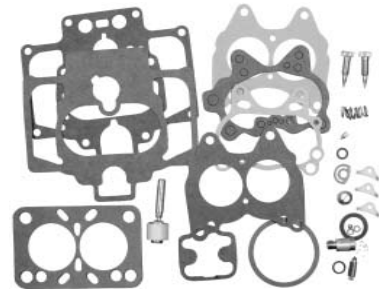

CARBURETOR REBUILDING KIT

3.726R	49 All Rochester	49.95
3.726F	50-51 All Carter	49.95
3.726S	51 All Rochester	49.95
3.726T	52-53 All Rochester	59.95
3.726G	52-56 All Carter	59.95
3.726V	54-55 All Rochester	59.36
3.726L	55 All W/Dual Carbs - Both Carbs	157.83
3.726Q	56 All W/Single Carb W/Rochester 4 Bbl	59.36
3.726P	56-57 All W/Dual Carbs - Both Carbs	160.53
3.726A	57-66 All Carter	59.37
3.726B	57-66 All Rochester	49.77
3.726H	58-60 All W/Tri-Power - Center	39.39
3.726M	58 All W/Tri-Power - All three Carbs	173.93
3.726N	59-60 All W/Tri-Power - All three Carbs	168.80
3.726C	67-69 All Rochester	39.57
3.726D	70-74 All Rochester	39.44

CARBURETOR FLOATS

3.745A	57-66 All Carter	13.13
3.745E	58-60 All W/Tri-Power Center	15.38
3.745C	67-74 All Rochester	27.06

CARBURETOR NEEDLE AND SEAT

3.814A	67-74 All	22.20

CHOKE AND CARBURETOR CLEANER

P320	16 Oz. Can	2.95