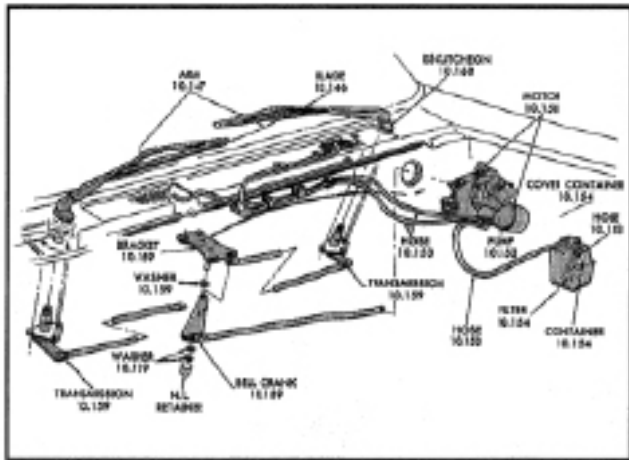

WINDSHIELD WIPERS AND WASHERS

WINDSHIELD WIPER MOTOR-REBUILT

10.150GR	49-53 All Ex 75	139.95
	Core Deposit	100.00
10.150GR	49-53 All	139.95
	Core Deposit	100.00
10.150GR	53 All Ex Eldorado	139.95
	Core Deposit	100.00
10.150LR	53 Eldorado	139.95
	Core Deposit	100.00
10.150HR	54-55 All	139.95
	Core Deposit	100.00
10.150JR	56 All	139.95
	Core Deposit	100.00
10.150KR	57-58 All	139.95
	Core Deposit	100.00
10.150AR	59-62 All	299.95
	Core Deposit	100.00
10.150AR	63-64 All CC	299.95
	Core Deposit	100.00
10.150FR	63-64 All Ex CC	299.95
	Core Deposit	100.00
10.150BR	65-72 All	125.95
	Core Deposit	50.00