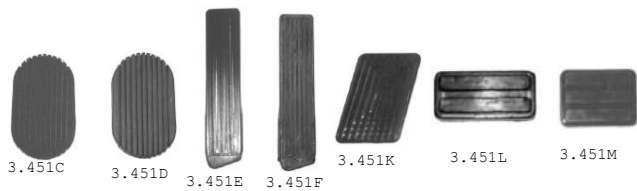

PEDAL PAD

3.451C	41-53 All Brake Or Clutch - Black.....	34.60
3.451D	41-53 All Brake Or Clutch - Brown.....	42.10
3.451E	41-53 All Gas Pedal - Black.....	42.50
3.451F	41-53 All Gas Pedal - Brown.....	55.20
3.451K	54-55 All - Brake Pedal.....	19.60
3.451L	57-58 All - Parking Brake Release.....	4.50
3.451M	57-58 All - Parking Brake Pedal.....	10.00

CONVERTIBLE TOP FRAME REBUILD KIT

C090RA	54-56 All.....	299.95
C090RB	57-58 All.....	299.95
C090RC	59-60 All.....	299.95
C090D	61-62 All.....	299.95

GRILL ORNAMENT CLIP TOOL

C058R	58 All.....	149.95
C060R	59 All.....	149.95
C061R	60 All.....	149.95

MOUNTING HARDWARE SETS

5.858AA	55-58 Sabre Wheel Rivet.....	3.74
8.132AD	57-58 Brm Lower Fender Cage Nuts 8 PieceCALL	
12.118B	59 Eldorado Upper 1/4 Panel 8 Piece Clip SetCALL	
12.118C	59 Eld Lower Door Molding Screws 12 PieceCALL	
2.728F	59 All Headlight Bezel Screws 8 Piece..... CALL	
ZB2003	59-60 All Complete Chassis Hardware Kit.. CALL	
12.118D	60 Eld Ext Bead Molding Clip Set 125 Piece. 257.40	
12.118E	60 Flt 1/4 Panel Rib Spring Clip Set 36 PieceCALL	
2.728G	60 All Headlight Bezel Screws 12 Piece..... CALL