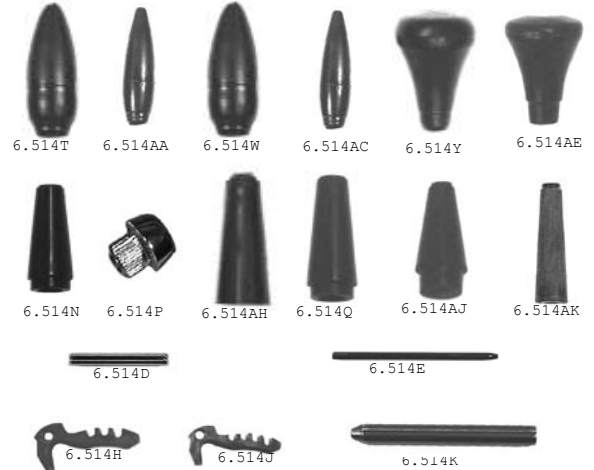

STEERING WHEEL/COLUMN PARTS, LEVERS, AND KNOBS

6.514T 49 All - Gear Shift Knob - Black 38.96
6.514AA 49 All - Turn Signal Knob - Black 29.22
6.514W 50 All - Gear Shift Knob - Black 38.96
6.514AC 50 All - Turn Signal Knob - Black 29.22
6.514X 51 All - Gear Shift Knob - Ivory 38.96
6.514Y 51 All - Gear Shift Knob - Black 38.96
6.514AE 51 All - Turn Signal Knob - Black 29.22
6.514N 52-55 All - Gear Shift Knob..... 57.27
6.514AH 52-55 All - Turn Signal Knob 45.58
6.514Q 56 All - Gear Shift Knob 57.27
6.514AM 56 All - Gear Shift Knob Chrome End..... 24.98
6.514AJ 56 All - Turn Signal Knob 45.58
6.514AN 56 All - Turn Signal Knob Chrome End 24.98
6.514R 57-58 All - Gear Shift Knob..... 29.72
6.514AQ 57-58 All - Gear Shift Knob Chrome Ends..... 29.75
6.514AK 57-58 All Ex Brougham - Turn Signal Knob... 45.58
6.514AP 57-58 All Ex Brougham - Turn Signal Knob End 24.98
6.514AF 57-58 Brougham Turn Signal Knob..... CALL
6.514AG 57-58 Brougham Trans Shift Knob..... CALL
6.514L 63-75 All W/T&T Sphere Kit 29.28
6.514C 65-68 All W/T&T - Pivot Support Pin..... 9.56
6.514D 67-85 All W/T&T Release Lever Pin 7.95
6.514E 67-68 All W/T&T - Strg Wheel Lock Pin..... 9.67
6.514H 69-85 All W/T&T Lock Shoe - 3 Position..... 34.95
6.514J 69-85 All W/T&T Lock Shoe - 4 Position..... 34.95
6.514K 69-85 All W/T&T Lock Shoe Pin..... 9.87