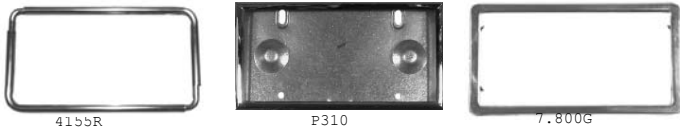

LICENSE PLATE FRAMES - DIE CAST CHROME

- 4155R 41-55 All - Reproduction.....
- P310 49-85 All W/Steel Back And Clear Window ... 24.95
- 7.800G 56-85 All - Original GM 39.95

DOOR WINDOW FRAMES - CHROMED STAINLESS UPPER AND REAR SECTION OF FRAME

- 10.689F 59-60 All 2 Dr HT - Left..... 99.95
- 10.689A 59-60 All 2 Dr HT - Right..... 99.95
- 10.689B 59-60 All Conv - Left or Right 99.95
- 10.689C 61-64 All 2 Dr HT - Left..... 99.95
- 10.689D 61-64 All 2 Dr HT - Right..... 99.95
- 10.689E 61-64 All Conv - Left or Right 99.95

COMPLETE DOOR WINDOW FRAME ASSEMBLIES INCLUDES LOWER SASH, GLASS, AND UPPER AND REAR FRAME

- 10.689G 59-60 All 2 Dr HT - Left..... 219.95
- 10.689H 59-60 All 2 Dr HT - Right..... 219.95
- 10.689J 59-60 All Conv - Left..... 219.95
- 10.689K 59-60 All Conv - Right 219.95
- 10.689L 61-64 All 2 Dr HT - Left..... 209.95
- 10.689M 61-64 All 2 Dr HT - Right..... 209.95
- 10.689N 61-64 All Conv - Left..... 209.95
- 10.689P 61-64 All Conv - Right 209.95