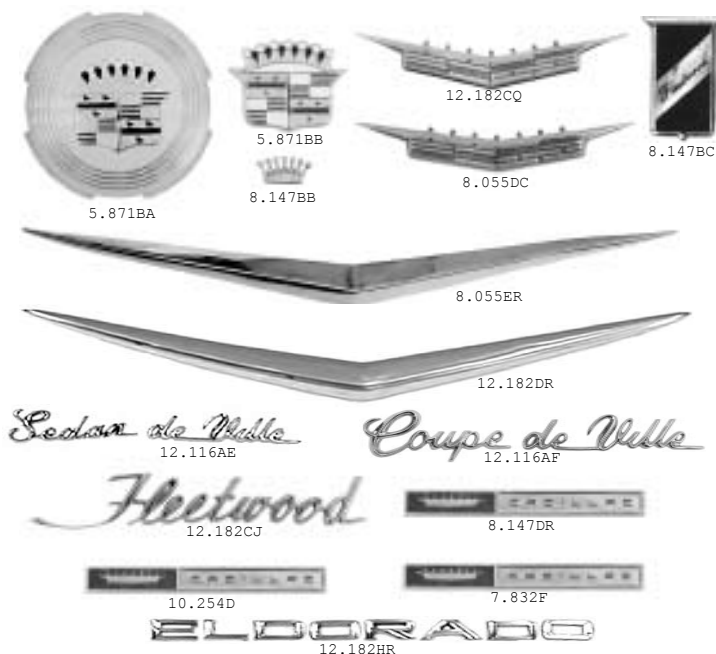

1960 MODELS

5.871BA	Hub Cap Crest Eldorado, Fleetwood	93.50
5.871BB	All Ex Eldorado, Fleetwood Hub Cap Crest....	39.95
12.182CQ	Trunk Crest	63.81
8.055DC	Hood Crest	63.81
8.055ER	Hood "V"	129.95
12.182DR	Trunk "V"	129.95
12.116AE	"Sedan de Ville" Quarter Panel Script	89.95
12.116AF	"Coupe de Ville" Quarter Panel Script	89.95
8.147BB	Fleetwood Fender Crown	32.39
8.147BC	Fleetwood Fender Emblem	79.95
C003R	59-60 "ELDORADO" Fender Letter Set	119.95
12.182CJ	"Fleetwood" Trunk Script	89.95
12.182HR	"ELDORADO" Trunk Letter Set	119.95
8.147DR	Series 62, CC "Cadillac" Fender Emblem	79.95
10.254D	"Cadillac" Glove Box Emblem	79.95
7.832F	De Ville Series Rear Cadillac Emblem	79.95