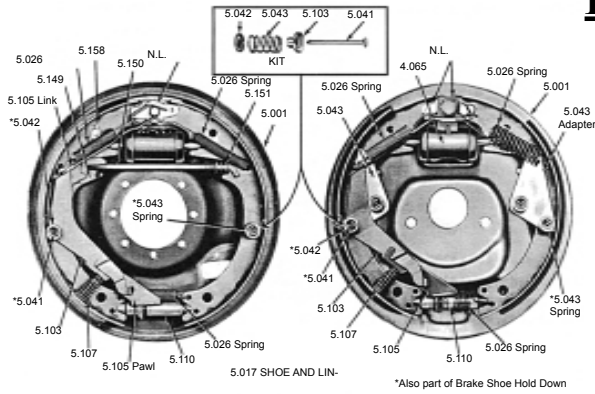

BRAKES

1. **BRAKE KITS - CONSIST OF**
2. **NEW FRONT AND REAR BRAKE SHOES**
   - **FRONT DISC BRAKE PADS**
   - **BRAKE HOLD DOWN KIT (53-70)**
   - **BRAKE HARDWARE KIT (67-70)**
   - **STAR WHEEL ADJUSTER (53-70)**
   - **SELF ADJUSTER REPAIR KIT (67-70)**
   - **NEW WHEEL CYLINDERS**
   - **REBUILT DISC BRAKE CALIPERS**
   - **SET OF BRAKE HOSES**
   - **REBUILT BRAKE BOOSTER WITH MASTER CYLINDER**

5.000AG	49 All - Relined Shoes	936.31
5.000AH	50-51 All	936.31
5.000AJ	52 All	1079.51
5.000AK	53-54 All	1079.51
5.000AL	55 All	1101.55
5.000AM1	56 All W/Bendix Booster	881.23
5.000AM2	56 All W/Delco Booster	881.23
5.000AN	57 All	1101.55
5.000AP1	58 All W/Bendix Booster	848.18
5.000AP2	58 All W/Delco Booster	847.68
5.000AQ	59 All	847.68
5.000AR	60 All	858.70
5.000AS	61 All	858.70
5.000AT	62-63 All W/Bendix	914.27
5.000AV	62-63 All W/Delco	859.19
5.000AW	64 All	881.23
5.000AX	65 All	903.26
5.000AY	66 All	903.26
5.000AZ	67-68 All W/Front Drum, Ex Eldo	936.31
5.000BA	67 Eldorado W/Front Drum	936.31
5.000BB	67 Eldorado W/Front Disc	1321.87
5.000BC	68 Eldorado	1211.71
5.000BD	68 All W/Front Disc, Ex Eld	804.11
5.000BE	69-70 Eldorado	848.18
5.000BF	69-70 All Ex Eldorado	881.23