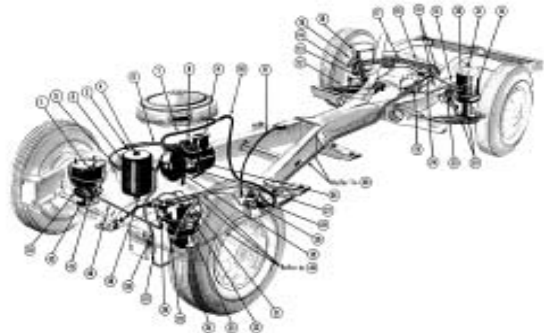

AIR RIDE SUSPENSION COMPONENTS

7.190A	58 All Leveling Valve - Early Style Exchange Only.....	
7.190AW	58 All Leveling Valve - Late Style, Plated Exchange Only.....	
7.190AX	58 All Leveling Valve - Late Style, Unplated Exchange Only.....	
7.190G	59-60 All Leveling Valve Rebuilt - Plated Exchange Only.....	
7.190AY	59-60 All Leveling Valve Rebuilt - Unplated Exchange Only.....	
7.190B	58-60 All Front Air Bag-Ex 58 Brougham.....	
7.190C	58-60 All Rear Air Bag-Ex 58 Brougham.....	429.50
7.190D	59-60 All Plastic Air Ride Line Set.....	CALL
7.190E	58-60 All Copper Air Ride Line Set.....	CALL
7.190AV	58 All Air Ride Compressor Rebuild Kit.....	CALL
7.190F	59-60 Air Ride Compressor Rebuild Kit.....	CALL
7.190H	58-60 Compressor To Reservoir Pressure Line.....	CALL
7.190J	58-60 All Rebuilt Compressor W/O Crank Regrind Exchange Only.....	
7.190BA	58-60 All Rebuilt Compressor W/Crank Regrind Exchange Only.....	
7.190K	58-60 All Air Reservoir & Check Valve Rebuilt.....	CALL
7.190L	58-60 All Lift Valve Rebuilt - Plated.....	CALL
7.190AZ	58-60 All Lift Valve Rebuilt - Unplated.....	CALL
7.190M	59-60 All Component Mounting Hardware Kit.....	CALL
7.190N	59-60 All Leveling Valve Rebuild Kit.....	CALL
7.190P	59-60 All Lift Valve Rebuild Kit.....	CALL
7.190Q	59-60 All Reservoir Check Valve Rebuild Kit.....	CALL
7.190R	59-60 All Air Line Seal Kit.....	CALL
7.190S	58-60 All Compressor Oil Inlet Line.....	CALL
7.190T	58-60 All Oil Return Line.....	CALL
7.190V	58-60 All Dome Sealing Service.....	CALL
7.190W	57-58 Brougham Oil Return Line.....	CALL
7.190X	57-58 Brm Compressor To Core Support "T".....	CALL
7.190Y	57-58 Brougham Compressor Cooling Fan.....	CALL
7.190Z	57-58 Brougham Compressor Rebuild Kit.....	CALL
7.190AA	57-58 Brm Compressor Shut Off Diaphragm.....	CALL
7.190AB	57-58 Brougham Copper Air Line Set.....	CALL
7.190AC	57-58 Brougham Lock-Out Solenoid Rebuilt Exchange Only.....	
7.190AD	57-58 Brougham Leveling Valve Rebuilt Exchange Only.....	
7.190AE	57-58 Brougham Air Ride Compressor Rebuilt Exchange Only.....	
7.190AF	57-58 Brougham Front Air Domes Resealed Exchange Only.....	
7.190AG	57-58 Brougham Rear Air Dome Resealed Exchange Only.....	
7.190AH	57-58 Brougham Hardware Mounting Kit.....	CALL
7.190AJ	57-58 Brm Front Air Dome Rubber Head Bolt.....	CALL
7.190AK	57-58 Brougham Front Air Dome Piston Collar.....	CALL
7.190AL	57-58 Brougham Lockout Solenoid Rebuild Kit.....	CALL
7.190AM	57 Brougham Steel Oil Feed Line.....	CALL