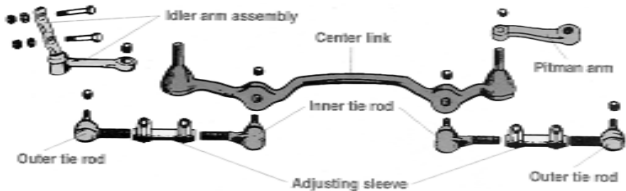

6.170W	49 All	499.95
6.170X	50-53 All	499.95
6.170Y	54-55 All	499.95
6.170Z	55-56 All	499.95
6.170AA	57-60 All	499.95
6.170AB	61-64 All W/1 1/2" Upper Bushings	379.95
6.170AC	61-64 All W/1 7/16" Upper Bushings	349.95
6.170AD	65-66 All W/1 1/2" Upper Bushings	379.95
6.170AE	65-66 All W/1 7/16" Upper Bushings	349.95
6.170AF	67-68 All Ex Eldo W/1 1/2" Upper Bushings	379.95
6.170AG	67-68 All Ex Eldo W/1 7/16" Upper Bushings	349.95
6.170AH	67-68 All Eldorado	419.95
6.170AJ	69 All Ex Eldorado	349.95
6.170AK	69-70 All Eldorado W/O #407144 Or #407145 Cast	419.95
6.170AL	On Knuckle Support	419.95
6.170AL	69-70 All Eldorado W/407144 Or 407145 Cast	319.95
6.170AL	On Knuckle Support	319.95
6.170H	70-76 All Ex Eld, Sev - Includes Strut Rod Kit	349.95