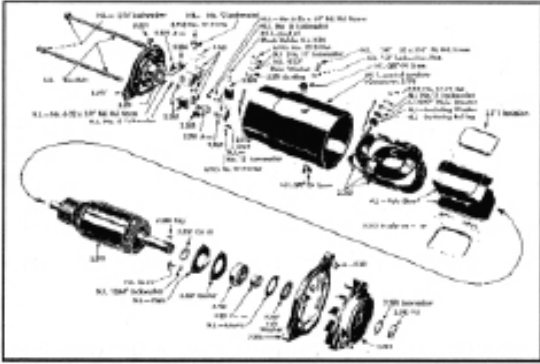

ELECTRICAL- CHARGING & STARTING

GENERATOR - FACTORY REBUILT

2.275FR	49-52 All	249.95
	Core Deposit	125.00
2.275GR	53-56 All	249.95
	Core Deposit	125.00
2.275ER	57-62 All	249.95
	Core Deposit	125.00

ALTERNATOR-FACTORY REBUILT BY AC-DELCO

2.275AR	63-85 All 42 Amp.....	119.95
	Core Deposit	25.00
2.275BR	63-85 All 55 Amp.....	119.95
	Core Deposit	25.00
2.275CR	63-85 All 63 Amp.....	119.95
	Core Deposit	25.00
2.275DR	63-85 All 80 Amp.....	169.95
	Core Deposit	50.00

ALTERNATOR TERMINAL CAPS

2.318A	62-75 All - Red.....	9.74
2.318B	62-75 All - Black.....	9.74
2.318C	62-75 All - Red W/Retainer	11.95
2.318D	62-75 All - Black W/Retainer	11.95

ALTERNATOR/GENERATOR BRUSHES WITH SPRINGS-PER PAIR

2.285A	59-62 All	4.95
2.285F	65-70 All	13.95
2.285C	71 All - Ex 130 Amp	23.79
2.285D	68-70 All - 130 Amp	29.95

ALTERNATOR BEARING - REAR

2.306A	63-79 All - Ex 130, 145 Amp.....	12.73
2.306B	68-70 All - 130 Amp	22.30

ALTERNATOR/GENERATOR BEARING FRONT

2.298A	63-79 All - Ex 145 Amp.....	19.68

ALTERNATOR DIODES

2.319A	63-70 Ex 130 Amp Neg.	10.97
2.319B	63-70 Ex 130 Amp Pos.	15.60
2.319C	68-69 All 130 Amp.....	136.93

VOLTAGE REGULATOR

2.500J	49-52 All	99.84
2.500K	53-57 All	99.84
2.500A	58-62 All Ex CC - W/O A.C. 35 Amp	99.84
2.500B	58-62 All Ex CC - With A.C. 45 Amp	99.84
2.500B	58-62 CC - 45 Amp.....	99.84
2.500C	63-72 All - 42,52,55,61 Amp-AC-Delco	69.95
2.500D	69-72 All Ex CC - 63 Amp - AC-Delco.....	69.95
2.500E	67-70 CC -