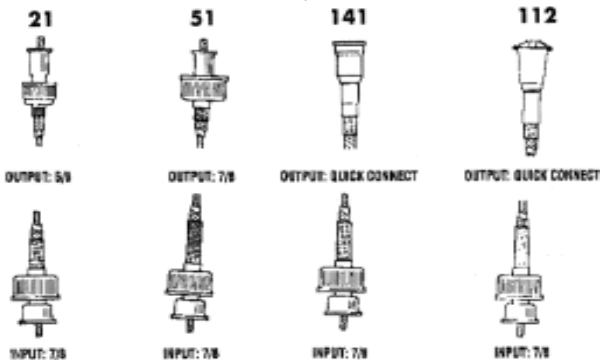

KICKDOWN SOLENOID-INSIDE TRANS

4.265A	64-78 All With Turbo-Hydramatic	29.95

SPEEDOMETER CABLES

4.342A*	Style 21	42.95
4.342B*	Style 112	69.99
4.342C*	Style 51	69.99
4.342D*	Style 141	79.99

*-SPEEDOMETER CABLE END AND LENGTHS VARY, EVEN WITHIN THE SAME MODEL YEAR PLEASE STATE YEAR & MODEL OF CAR, CABLE END STYLE, AND LENGTH WHEN ORDERING

SPEEDOMETER-FACTORY REBUILT

9.761*	49-85 All - Exchange Only	CALL

CRUISE CONTROL TRANSDUCERS

3.885A	70-76 All	179.00
	Core Deposit	100.00

SHIFTER LINKAGE BUSHING

21.290A	41-53 All W/Standard Trans-4 Per Car	4.20
21.290B	54-55 All W/Hydramatic Trans-1 Per Car	4.20