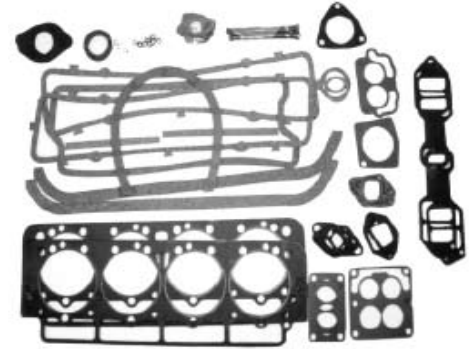

**FULL ENGINE GASKET SET**

0.300K	49-55 All .....	159.95
0.300A	56-62 All .....	159.95
0.300B	63 All.....	189.95
0.300C	64-67 All .....	189.95
0.300D	68-76 All Ex Seville - Less Intake .....	249.95

**VALVE COVER HOLD DOWN KIT**