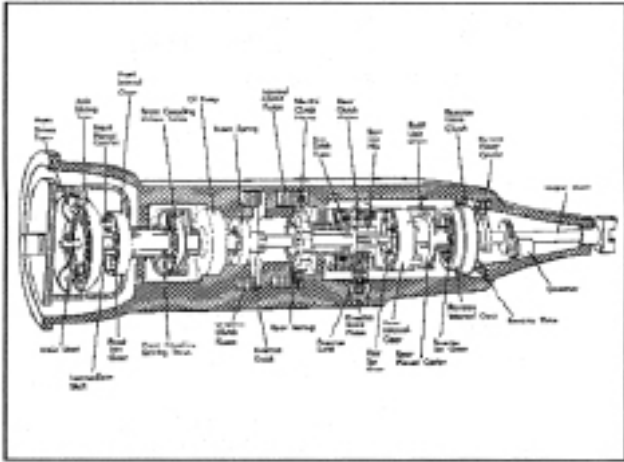

TRANSMISSION

<u>OVERHAUL KIT W/STEELS</u>		
4.005J	46-50 All	547.80
4.005K	51-55 All	547.80
4.005H	56-64 All With Hydra-Matic	514.16
4.005A	64 All With Turbo Hydramatic	139.00
4.005B	65-71 All Ex Eld	139.95
4.005C	67-78 Eldorado.....	139.95