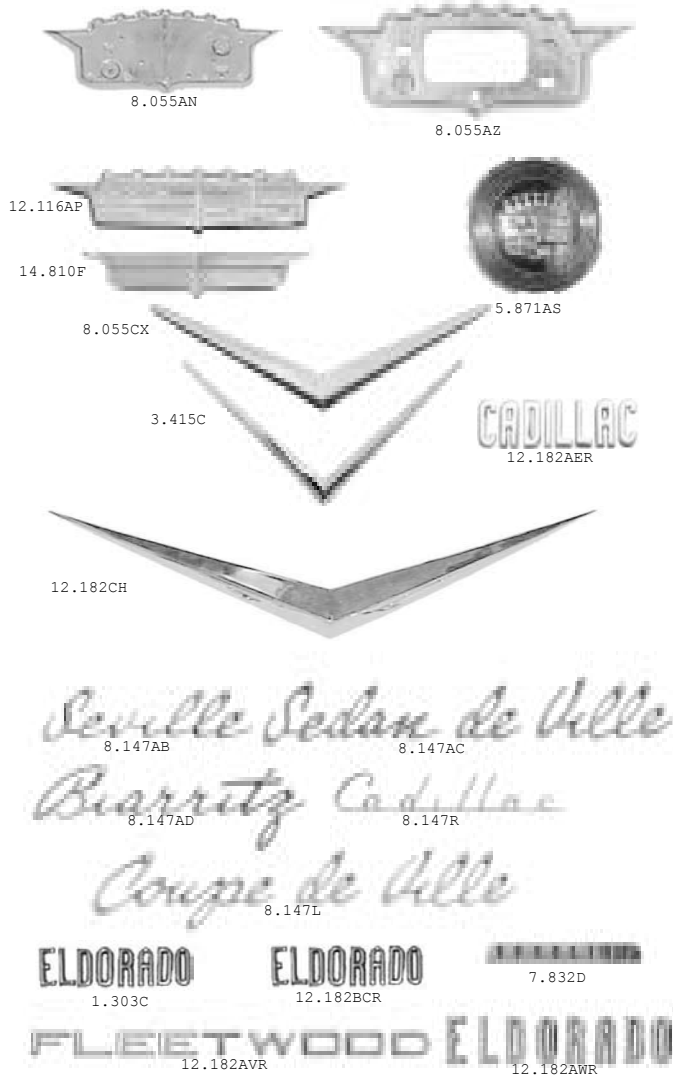

1957 MODELS

8.055AN	Hood Crest Bezel	99.95
8.055AZ	Trunk Crest Bezel	89.95
12.116AP	Tailfin Crest	79.95
14.810F	Eldorado Seat Crest	56.10
5.871AS	Hub Cap Crest	124.99
3.415C	Dual Quad Air Cleaner "V"	39.95
12.182AYR	57 Eldorado Trunk "V"	161.14
8.055CX	57 CADDY Hood "V"	150.33
12.182CH	All Ex Eldorado Trunk "V"	150.33
12.182AER	"CADILLAC" Trunk Letters	139.51
8.147AB	"Seville" Fender Script	89.95
8.147AC	"Sedan de Ville" Fender Script	113.95
8.147AD	"Biarritz" Fender Script	89.95
8.147L	"Coupe de Ville" Fender Script	113.95
8.147R	"Cadillac" Fender Script	89.95
1.303C	"ELDORADO" Brougham Cowl Letter Set... ..	499.99
12.182BCR	"ELDORADO" Brougham Trunk Letter Set... ..	499.99
7.832D	Brougham "GASOLINE" Door Emblem	39.95
12.182AVR	"FLEETWOOD" Trunk Letter Set	139.51
12.182AWR	"ELDORADO" Trunk Letter Set	169.00

1958 MODELS

12.116AQ	Seville Tail Fin Crest	42.72
12.116AR	Biarritz Tail Fin Crest	42.72
5.871AT	Eldorado Center Cap Crest	46.75
5.871AV	Eldorado Center Cap Corona - Chrome	49.95
5.871AX	Hub Cap Crest, Ex Eldorado	69.95
12.182CH	All Ex Eldorado Trunk "V"	150.33
8.055DK	Hood Crest Bezel	99.95
12.182AZR	Eldorado Trunk "V"	85.44
8.055CY	58 CADDY Hood "V"	150.33
12.182CW	Trunk Crest Bezel	89.95
1.303C	"ELDORADO" Brougham Cowl Letter Set... ..	499.99
12.182BCR	"ELDORADO" Brougham Trunk Letter Set... ..	499.99
7.832D	Brougham "GASOLINE" Door Emblem	39.95
12.182AVR	"FLEETWOOD" Trunk Letter Set	139.51
12.182CT	"ELDORADO" Trunk Letter Set	139.51
12.116AM	"Sixty Special" Tail Fin Script	159.95
12.116AT	"CADILLAC" Tail Fin Letter Set	171.96
12.116AG	58 Eldorado Quarter Panel Rib	42.95

CALL ABOUT ANY
EMBLEMS NOT LISTED

**We carry a
full
line of
informative
reading
materials
to help get
the job
done!**