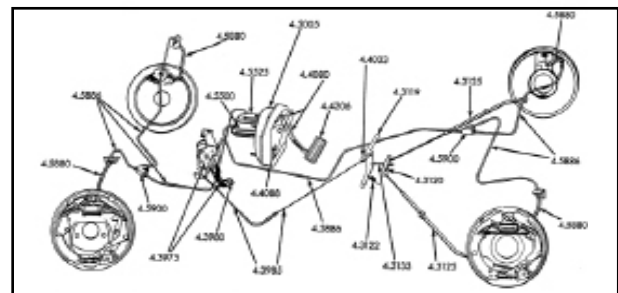

PRE-BENT BRAKE LINES

4.685A	48-49 All Series 61, 62 - Steel.....	169.95
4.685AS	48-49 All Series 61, 62 - Stainless Steel.....	199.95
4.685B	48-49 All Series 60 - Steel.....	169.95
4.685AT	48-49 All Series 60 - Stainless Steel.....	199.95
4.685C	48-49 All Limousine - Steel.....	169.95
4.685AV	48-49 All Limousine - Stainless Steel.....	199.95
4.685D	50-51 All Series 61 - Steel.....	169.95
4.685AW	50-51 All Series 61 - Stainless Steel.....	199.95
4.685E	50-51 All Series 62 - Steel.....	169.95