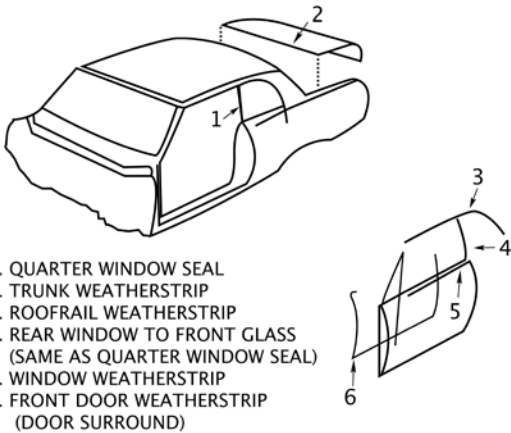

WEATHER STRIPPING & RUBBER

1. QUARTER WINDOW SEAL
2. TRUNK WEATHERSTRIP
3. ROOFRAIL WEATHERSTRIP
4. REAR WINDOW TO FRONT GLASS
  (SAME AS QUARTER WINDOW SEAL)
5. WINDOW WEATHERSTRIP
6. FRONT DOOR WEATHERSTRIP
  (DOOR SURROUND)