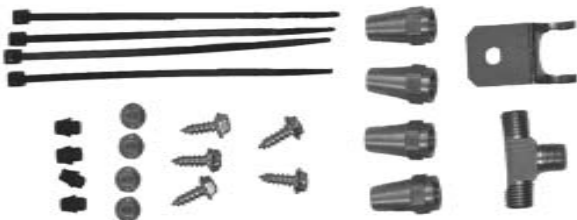

REAR SHOCK ABSORBERS-GAS CUSHIONED

7.345AL	50-51 All - Per Pair	69.98
7.345AM	52-54 All	39.95
7.345L	55-60 All Ex Air Ride	99.95
7.345L	61-64 All	99.95
7.345L	65 Limousine	99.95
7.345L	65-76 Commercial Chassis	99.95
7.345AP	65 All Ex 75, CC - Per Pair	69.98
7.345AP	66 All Ex Commercial Chassis - Per Pair	69.98
7.345AP	67-68 All Ex Eld, CC - Per Pair	69.98
7.345M	67 Eldorado	99.95
7.345AO	68-70 Eldorado	39.95
7.345AR	69-70 All Ex Eld, CC - Per Pair	69.98

KNEE ACTION SHOCKS - FACTORY REBUILT

7.345AF	49 All - Front Left	299.50
	Core Deposit	150.00
7.345AG	49 All - Front Right	299.50
	Core Deposit	150.00
7.345AH	49 All Rear Left	299.50
	Core Deposit	150.00
7.345AJ	49 All - Rear Right	299.50
	Core Deposit	150.00

REAR AIR INFLATABLE SHOCK ABSORBERS- PER PAIR

7.345Y	55-64 All - Per Pair	169.95
7.345V	65-68 All Ex F.W.D., CC - Per Pair	169.95
7.345T	67 Eldorado - Per Pair	169.95
7.345P	68-70 Eldorado - Per Pair	169.95
7.345W	69-70 All Ex Eld, CC - Per Pair	169.95

AIR SHOCK ADAPTER KIT - AC Delco

7.345R	59-83 All	14.95

FRONT COIL SPRINGS-PER PAIR

7.412R*	41-49 All	198.50
7.412S*	50-53 All	198.50
7.412T*	54-56 All	198.50
7.412A*	57-60 All Ex 75	198.50
7.412B*	57-60 Limousine	249.05
7.412C*	61-64 All	198.50
7.412D*	65-66 All Ex CC	143.59
7.412P*	65-78 Limousine	198.50
7.412E*	67 All Ex Eld, CC	178.62
7.412F*	68 All Ex Eld, CC - With A.C.	249.05
7.412G*	68 All Ex Eld, CC - Without A.C.	249.05
7.412H*	68-70 Commercial Chassis - With A.C.	249.05
7.412G*	69-70 All Ex Eld, CC	249.05

FRONT COIL SPRING INSULATORS

7.415A	41-49 All - 4 Piece Set	74.30
7.415B	50-83 All	13.95