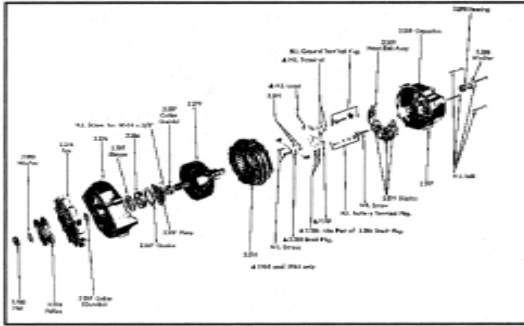

ELECTRICAL- CHARGING & STARTING

GENERATOR - FACTORY REBUILT

2.275FR	49-52 All	249.95
	Core Deposit	125.00
2.275GR	53-56 All	249.95
	Core Deposit	125.00
2.275ER	57-62 All	249.95
	Core Deposit	125.00

ALTERNATOR-FACTORY REBUILT BY AC-DELCO

2.275AR	63-85 All 42 Amp.....	119.95
	Core Deposit	25.00
2.275BR	63-85 All 55 Amp.....	119.95
	Core Deposit	25.00
2.275CR	63-85 All 63 Amp.....	119.95
	Core Deposit	25.00
2.275DR	63-85 All 80 Amp.....	169.95
	Core Deposit	50.00

ALTERNATOR TERMINAL CAPS

2.318A	62-75 All - Red.....	9.74
2.318B	62-75 All - Black.....	9.74
2.318C	62-75 All - Red W/Retainer	11.95
2.318D	62-75 All - Black W/Retainer	11.95

ALTERNATOR/GENERATOR BRUSHES WITH SPRINGS-PER PAIR

2.285A	59-62 All	4.95
2.285F	65-70 All	13.95
2.285C	71 All - Ex 130 Amp	23.79
2.285D	68-70 All - 130 Amp	29.95

ALTERNATOR BEARING - REAR

2.306A	63-79 All - Ex 130, 145 Amp.....	12.73
2.306B	68-70 All - 130 Amp	22.30

ALTERNATOR/GENERATOR BEARING FRONT

2.298A	63-79 All - Ex 145 Amp.....	19.68

ALTERNATOR DIODES

2.319A	63-70 Ex 130 Amp Neg.	10.97
2.319B	63-70 Ex 130 Amp Pos.	15.60
2.319C	68-69 All 130 Amp.....	136.93

VOLTAGE REGULATOR

2.500J	49-52 All	99.84
2.500K	53-57 All	99.84
2.500A	58-62 All Ex CC - W/O A.C. 35 Amp	99.84
2.500B	58-62 All Ex CC - With A.C. 45 Amp	99.84
2.500B	58-62 CC - 45 Amp.....	99.84
2.500C	63-72 All - 42,52,55,61 Amp-AC-Delco	69.95
2.500D	69-72 All Ex CC - 63 Amp - AC-Delco.....	69.95
2.500E	67-70 CC -