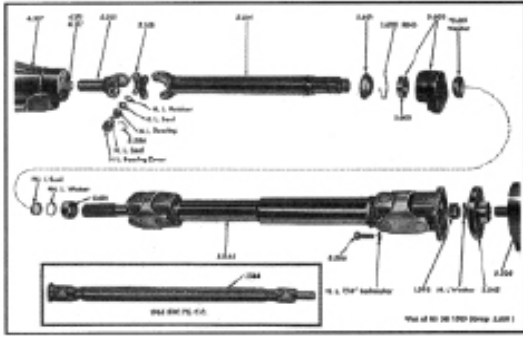

REAR AXLES & DRIVESHAFT