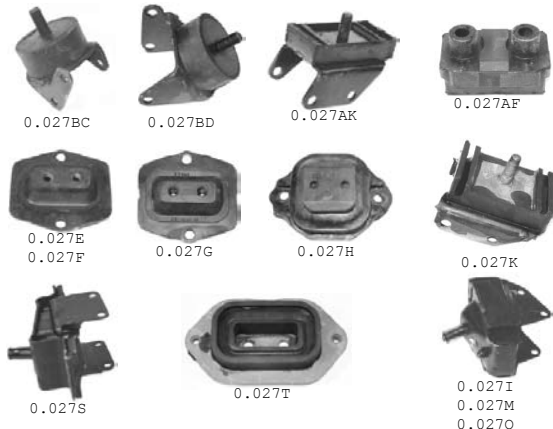

ENGINE AND TRANSMISSION MOUNTS

0.027A	41-60 All Rear Mount	59.95
0.027BC	49 All.....	89.95
0.027BD	50-53 All	89.95
0.027AK	54-56 All - Front	59.95
0.027B	57-64 All - Front	39.95
0.027AF	61 All Ex CC Rear Mount - New	59.95
0.027E	62 All Ex CC Rear Mount - New	84.95
0.027R	62-63 All Yaw Control. Revulcanized Per Pair Core Deposit	67.50 3.14
0.027F	63 All Rear Mount - New	84.00
0.027G	64 Hydramatic Rear Mount - Revulcanized .... Core Deposit	95.50 150.20
0.027H	64 All Turbo-Hydro - Rear.....	99.50
0.027AG	64 Yaw Control Revulcanized-Per Pair	140.90
	Core Deposit	100.00
0.027I	65 All Ex Limousine - Front	49.95
0.027K	65 Limousine - Front	35.40
0.027H	65 Limo. Turbo-Hydro - Rear.....	99.50
0.027X	65-67 All Rear Wheel Drive - Rear - NEW	199.45
0.027M	66 All - Front.....	49.95
0.027O	67 All Ex Eld - Front.....	49.95
0.027Q	67-72 Eldorado Front Mount - NEW.....	139.95
0.027Z	67-70 Eld - Rear - NEW - 2 Required	129.95
0.027S	68-74 All Ex Eld - Front	35.11
0.027T	68-76 All Ex Eld - Rear	36.70

EXHAUST MANIFOLD - GOOD USED

3.601*	49-70 All	CALL