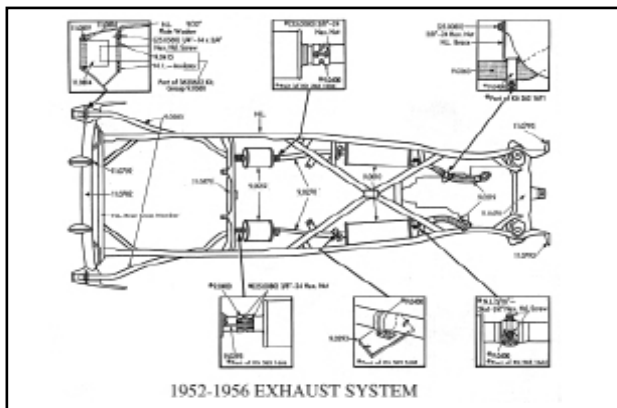

1952-1956 EXHAUST SYSTEM

1952-1953 EXCEPT COMMERCIAL CHASSIS

3.600AO	Complete Set W/O Resonator - 2 Dr.....	399.00
3.600AR	Complete Set W/O Resonators - Fleetwood ...	399.00
3.600AS	Complete Set W/O Resonators - 4 Dr. Ex. Flt	399.00
3.600AT	Complete Set W/Resonators - 2 Dr.....	499.00
3.600AV	Complete Set W/Resonators - Fleetwood.....	499.00
3.600AW	Complete Set W/Resonators-4 Dr. Ex. Flt.....	499.00
3.701S	Muffler - Left Or Right.....	84.50
3.702R	Resonator - Left Or Right.....	84.50

1954 EXCEPT COMMERCIAL CHASSIS

3.600AX	Complete Set W/O Resonators 2 Dr.....	399.00
3.600AY	Complete Set W/O Resonators Series 62 4 Dr.	399.00
3.600AZ	Complete Set W/O Resonators - Fleetwood ...	399.00
3.600BA	Complete Set W/Resonators 2 Dr.....	499.00
3.600BB	Complete Set W/Resonators Series 62 4 Dr....	499.00
3.600BC	Complete Set W/Resonators Fleetwood.....	499.00
3.701T	Muffler - Left Or Right.....	84.50
3.702S	Resonator - Left Or Right.....	84.50

1955 EXCEPT COMMERCIAL CHASSIS

3.600BD	Complete Set W/O Resonators- Eldorado.....	399.00
3.600BE	Complete Set W/O Resonator - Fleetwood.....	399.00
3.600BF	Complete Set W/O Resonators - 4 Dr. Ex. Flt	399.00
3.600BG	Complete Set W/O Resonators 2 Dr. Ex. Eld.	399.00
3.600BH	Complete Set W/Resonators - Eldorado.....	499.00
3.600BJ	Complete Set W/Resonators - Fleetwood.....	499.00
3.600BK	Complete Set W/Resonators -4 Dr. Ex. Flt....	499.00
3.600BL	Complete Set W/Resonators - 2 Dr. Ex. Eld...	499.00
3.701V	Muffler - Left Or Right.....	84.50
3.702T	Resonators - Left Or Right.....	84.50

1956 EXCEPT COMMERCIAL CHASSIS

3.600BM	Complete Set W/O Resonators - Fleetwood ...	399.00
3.600BN	Complete Set W/O Resonators - Eldorado.....	399.00
3.600BP	Complete Set W/O Resonator - 2 Dr. Ex Eld..	399.00
3.600BQ	Complete Set W/O Resonator-Series 62 4 Dr.	399.00
3.600BR	Complete Set W/Resonators - Fleetwood.....	499.00
3.600BS	Complete Set W/Resonators - Eldorado.....	499.00
3.600BT	Complete Set W/Resonators - 2 Dr. Ex Eld....	499.00
3.600BV	Complete Set W/Resonators-Series 62 4 Dr. ...	499.00
3.701W	Muffler - Left Or Right.....	84.50
3.702V	Resonator - Left Or Right.....	84.50