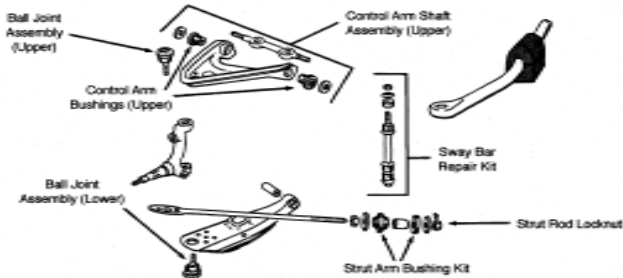

SUSPENSION & STEERING

FRONT-END REBUILD KITS - CONSISTS OF

- **KING PIN SET (49-56)**
- **PAIR OF UPPER BALL JOINTS (57-85)**
- **PAIR OF LOWER BALL JOINTS (57-85)**
- **UPPER CONTROL ARM BUSHING SET**
- **(49-60 Include Shafts)**
- **LOWER CONTROL ARM BUSHING SET**
- **(49-60 Include Shafts)**
- **STABILIZER BAR END KIT**
- **STABILIZER BAR BUSHING KIT**

6.170W	49 All	499.95
6.170X	50-53 All	499.95
6.170Y	54-55 All	499.95
6.170Z	55-56 All	499.95
6.170AA	57-60 All	499.95
6.170AB	61-64 All W/1 1/2" Upper Bushings	379.95
6.170AC	61-64 All W/1 7/16" Upper Bushings	349.95
6.170AD	65-66 All W/1 1/2" Upper Bushings	379.95
6.170AE	65-66 All W/1 7/16" Upper Bushings	349.95
6.170AF	67-68 All Ex Eldo W/1 1/2" Upper Bushings	379.95
6.170AG	67-68 All Ex Eldo W/1 7/16" Upper Bushings	349.95
6.170AH	67-68 All Eldorado	419.95
6.170AJ	69 All Ex Eldorado	349.95
6.170AK	69-70 All Eldorado W/O #407144 Or #407145 Cast	419.95
6.170AL	On Knuckle Support	419.95
6.170AL	69-70 All Eldorado W/407144 Or 407145 Cast	319.95
6.170AL	On Knuckle Support	319.95
6.170H	70-76 All Ex Eld, Sev - Includes Strut Rod Kit	349.95