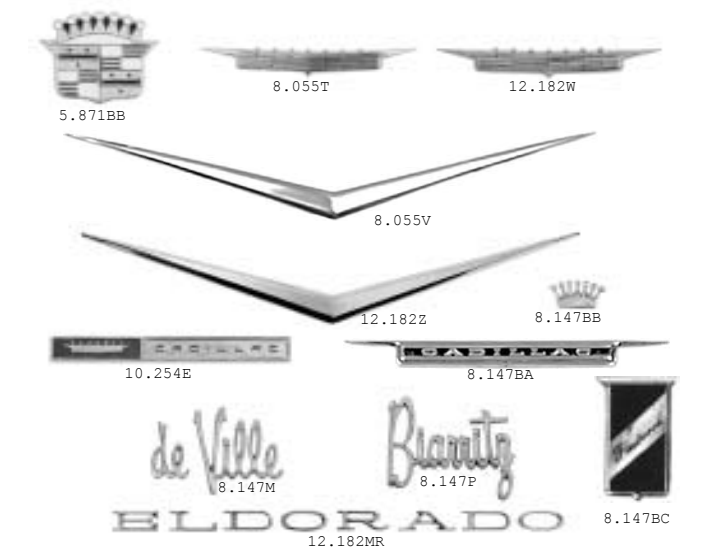

**1958 MODELS**

12.116AQ	Seville Tail Fin Crest .....	42.72
12.116AR	Biarritz Tail Fin Crest .....	42.72
5.871AT	Eldorado Center Cap Crest .....	46.75
5.871AV	Eldorado Center Cap Corona - Chrome .....	49.95
5.871AX	Hub Cap Crest, Ex Eldorado .....	69.95
12.182CH	All Ex Eldorado Trunk "V" .....	150.33
8.055DK	Hood Crest Bezel .....	99.95
12.182AZR	Eldorado Trunk "V" .....	85.44
8.055CY	58 CADDY Hood "V" .....	150.33
12.182CW	Trunk Crest Bezel .....	89.95
1.303C	"ELDORADO" Brougham Cowl Letter Set... ..	499.99
12.182BCR	"ELDORADO" Brougham Trunk Letter Set... ..	499.99
7.832D	Brougham "GASOLINE" Door Emblem .....	39.95
12.182AVR	"FLEETWOOD" Trunk Letter Set .....	139.51
12.182CT	"ELDORADO" Trunk Letter Set .....	139.51
12.116AM	"Sixty Special" Tail Fin Script .....	159.95
12.116AT	"CADILLAC" Tail Fin Letter Set .....	171.96
12.116AG	58 Eldorado Quarter Panel Rib .....	42.95

CALL ABOUT ANY  
EMBLEMS NOT LISTED

**We carry a  
full  
line of  
informative  
reading  
materials  
to help get  
the job  
done!**

**1960 MODELS**

5.871BA	Hub Cap Crest Eldorado, Fleetwood .....	93.50
5.871BB	All Ex Eldorado, Fleetwood Hub Cap Crest....	39.95
12.182CQ	Trunk Crest .....	63.81
8.055DC	Hood Crest .....	63.81
8.055ER	Hood "V" .....	129.95
12.182DR	Trunk "V" .....	129.95
12.116AE	"Sedan de Ville" Quarter Panel Script .....	89.95
12.116AF	"Coupe de Ville" Quarter Panel Script .....	89.95
8.147BB	Fleetwood Fender Crown .....	32.39
8.147BC	Fleetwood Fender Emblem .....	79.95
C003R	59-60 "ELDORADO" Fender Letter Set .....	119.95
12.182CJ	"Fleetwood" Trunk Script .....	89.95
12.182HR	"ELDORADO" Trunk Letter Set .....	119.95
8.147DR	Series 62, CC "Cadillac" Fender Emblem .....	79.95
10.254D	"Cadillac" Glove Box Emblem .....	79.95
7.832F	De Ville Series Rear Cadillac Emblem .....	79.95