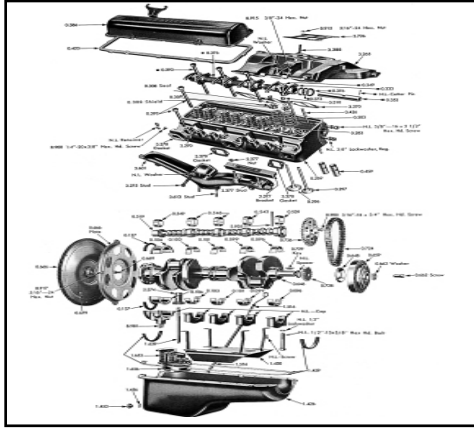

ENGINE & MOUNTS

**ENGINES - FACTORY REBUILT
COMPLETE REBUILT ENGINES.
BALANCED LIMITED 36 MONTH, 36,000
MILE WARRANTY**

0.000A 49-85 All ..... CALL

PISTON W/PIN

0.629L	49 All	49.89
0.629M	50-52 All	49.89
0.629N	53-55 All	49.89
0.629P	56-57 All	49.89
0.629Q	58 All	49.89
0.629A	59-62 All	49.89
0.629B	63 All	58.75
0.629C1	64-65 All	49.89
0.629C2	66-67 All	49.55
0.629D	68-74 All 472 Engine	78.95
0.629E	70-73 All 500 Engine	78.95

PISTON PIN

0.630A 58-79 All 7.99

RING SET

0.643H	49-55 All	149.50
0.643A	56-63 All	59.42
0.643B	64-65 All	69.94
0.643C	66-67 All	109.88
0.643D	68-76 All Ex Seville	99.95

STANDARD SIZE, FOR OTHER SIZES CALL

ROD BEARING SET

0.616E	49-54 All	126.39
0.616A	55-67 All	179.92
0.616B	68-76 All Ex Seville	69.74

STANDARD SIZE, FOR OTHER SIZES CALL

CAM BEARING SET

0.539A	49-62 All	49.95
0.539B	63-76 All Ex Seville	39.94