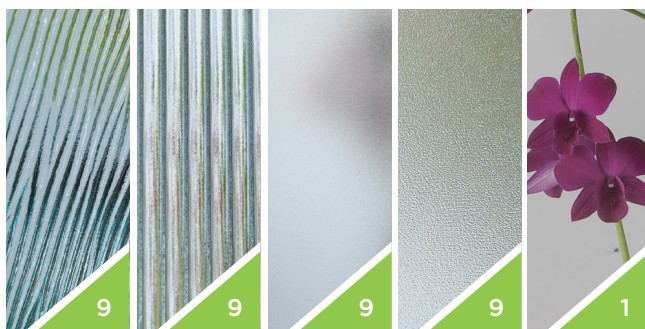

▶ Sharp angles add visual interest to this unique symmetrical design

▶ Vertical Lites add a sleek and sophisticated look to a home

EQUAL LITES

- ▶ Allow Equal Lites to flood your home with natural light

Belleville. Smooth Fiberglass with 3 Left & Clear Glass / Door: 682H3-010-X

Square Lites

Belleville / Oak Textured with 4 Right & Clear Glass / Door BLT-68254-010-X

Masonite, HD Steel with 5 Center & Pear Glass / Door MHD-68255-116-X

Chord / 115 Quill / 119 Pearl / 140 Pear / 116 Clear / 010