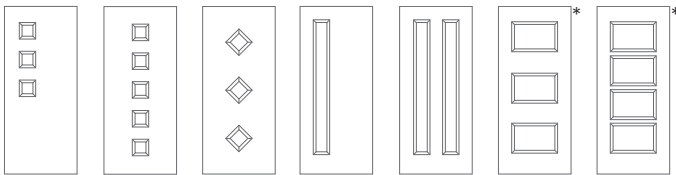

MASONITE®

Modern Doors

2017 EXTERIOR DOOR COLLECTION

Open to extraordinary.™

MASONITE®

Open to extraordinary™

DESIGN YOUR MODERN ENTRY

1 // CHOOSE A LITE CONFIGURATION

AVAILABLE IN:

6'8", 7'0" or 8'0" heights &
2'6", 2'8", 2'10" or 3'0" widths

2 // CHOOSE A MATERIAL

▶ Masonite - HD Steel with Clear Square Lites / Door MHD-682CS-010-X

Modern Doors

2017 EXTERIOR DOOR COLLECTION