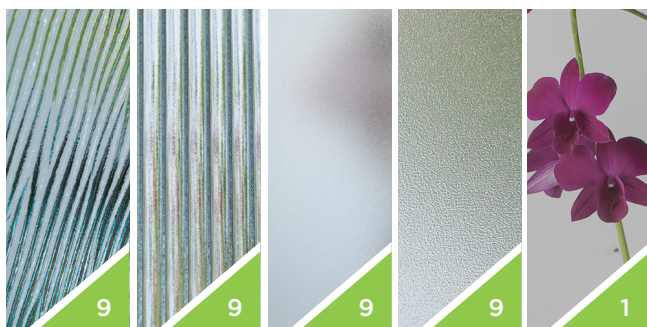

▶ Sharp angles add visual interest to this unique symmetrical design

▶ Vertical Lites add a sleek and sophisticated look to a home

EQUAL LITES

- ▶ Allow Equal Lites to flood your home with natural light

Belleville. Smooth Fiberglass with 3 Left & Clear Glass / Door: 682H3-010-X

Square Lites

Belleville / Oak Textured with 4 Right & Clear Glass / Door BLT-68254-010-X

Masonite, HD Steel with 5 Center & Pear Glass / Door MHD-68255-116-X

Chord / 115 Quill / 119 Pearl / 140 Pear / 116 Clear / 010

MXP® Frame

Bellevue. Smooth Fiberglass with 3 Left & Quill Glass / Door: BLS-682H3D-119-X

Diamond Lites

PRIVACY RATING

Quill glass lines will run diagonal in diamond lites

MXP. Frame

► Belleville. Smooth with Single Right & Left Vertical Lites with Chord Glass / Door: BLS-151S-115-X & BLS-151H-115-X