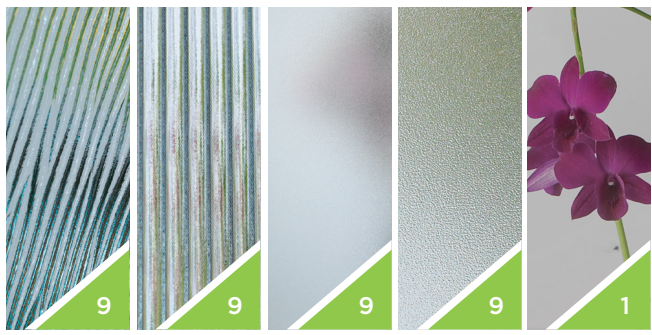

Vertical Lites

Centurion® Frame

Lite frames shown painted. / Available in clear or Low-E glass only.