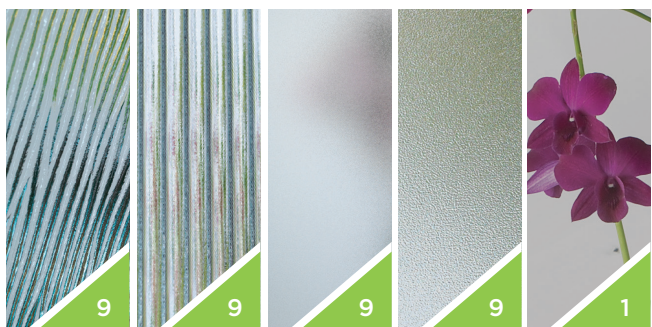

▶ Belleville, Smooth with 3 Equal Lites & Chord Glass / Doors BLS-217C3-115-X

Chord / 115   Quill / 119   Pearl / 140   Pear / 116   Clear / 010