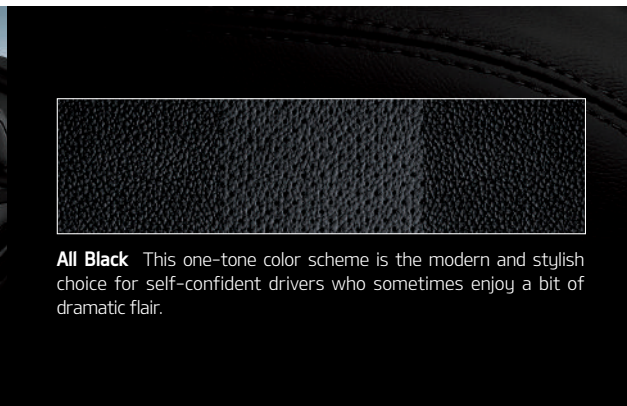

## A BOLD STATEMENT OF SOPHISTICATION

A premium sedan of this caliber is meant to satisfy your every desire. With thoroughly modern styling and innovative features, coupled with all of the luxurious touches found in today's most expensive European luxury cars, you'll take pride in knowing that Cadenza stands toe-to-toe with the very best.

## INTERIOR COLOR SCHEMES

Top-quality materials, including supple pure leather seat coverings, can be found throughout the Cadenza's interior while a choice of premium packages offers plenty of special extras.

**Beige & Black** Both contemporary and classic at the same time, this soothing color scheme is the choice for those who revel in the beauty of nature.

**All Black** This one-tone color scheme is the modern and stylish choice for self-confident drivers who sometimes enjoy a bit of dramatic flair.