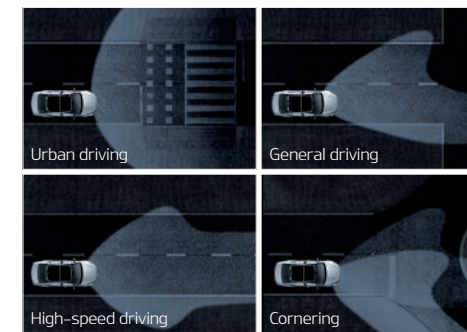

### Advanced Smart Cruise Control

A radar sensor at the front of the car monitors the gap between the vehicle ahead. The system automatically applies the brakes to maintain a pre-determined 'safe' distance and will even bring the vehicle to a complete stop, if necessary.

## TECHNOLOGY FOR AN EFFORTLESS DRIVE

Cadenza is generously equipped with innovative technologies that go above and beyond, including features that provide an added element of driving convenience to your journey. So whether you are in the mood to be fully engaged in the pure thrill of driving or prefer to safely relinquish a certain amount of control to the vehicle's smart technology, Cadenza has it all.

### Paddle Shifters

Conveniently located on the steering wheel, sporty paddle shifters bring an exciting new dimension to driving thanks to lightning-quick gear shifts that maximize your engagement with the vehicle's performance.

### Remote Control

Take control of the audio system and auto cruise control with just your thumbs to minimize distractions while driving.

[-]  
DOWNSHIFT

[+]  
UPSHIFT