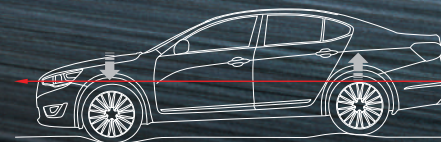

### Rear Armrest with Remote Control

Folding down between the rear seats for added passenger comfort, the rear armrest also features a dial-type remote knob that controls the audio system and climate control system.

## ENGINEERED FOR PURE DRIVING ENTHUSIASTS

Exhilarating performance and world-class safety go hand in hand thanks to state-of-the-art technical advancements that combine to deliver dynamic yet refined driving characteristics along with true peace of mind in any driving scenario.