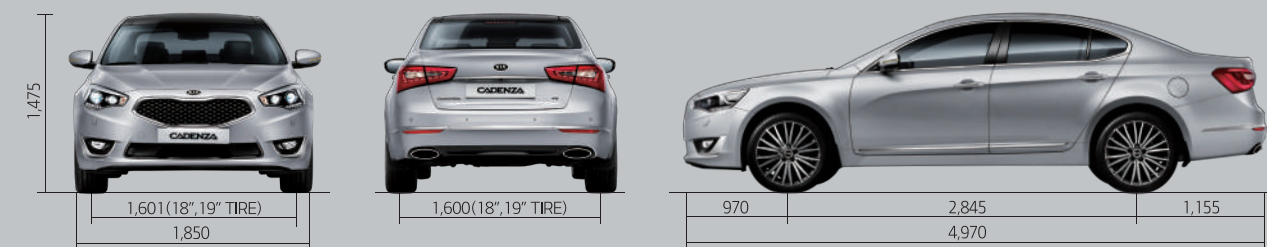

BODY COLORS

There's a stylish Cadenza color to suit everyone's every desire. Choose from seven stunning metallic or pearl finishes.

WHEELS

Three newly-designed large diameter alloy wheels give Cadenza a sporty and luxurious appearance.

CAPACITIES & DIMENSIONS

		Unit : mm	
Overall length	4,970	Overhang (front)	970
Overall width	1,850	Overhang (rear)	1,155
Overall height	1,475	Head room (front / rear)	1,015 / 960
Wheelbase	2,845	Leg room (front / rear)	1,155 / 935
Wheel tread (front)	1,601	Shoulder room (front / rear)	1,482 / 1,435
Wheel tread (rear)	1,600	Hip room (front / rear)	1,410 / 1,390

All information contained herein was based upon the latest available information at the time of printing. Descriptions are believed to be correct, and Kia Motors Corporation makes every effort to ensure accuracy, however accuracy cannot be guaranteed. From time to time, Kia Motors Corporation may need to update or make changes to the vehicle features and other vehicle information reported in this brochure. Some vehicles shown include optional equipment that may not be available in some regions. All video and camera screens shown are simulated. Kia Motors Corporation, by the publication and dissemination of this material, does not create any warranties, either express or implied, to any Kia products. Contact your local Kia dealer for the most current information.

© 2015 Kia Motors Corporation. Reproduction of the contents of this material without the permission of Kia Motors Corporation is prohibited.

AS ECO-CONSCIOUS AS YOU ARE **ECO** dynamics

So you value sustainable living? We do too. That's why we take pride in rising to meet the expectations and challenges of the 21st century while making tangible contributions to the preservation of the environment and sustainable development of society as a whole.

Kia Motors designated environmental management as one of the core objectives of our socially responsible management initiative launched in 2008 and has put the environment at the forefront of all our business activities. We aim to spearhead efforts to combat the global challenges of natural resource depletion and climate change.

We are applying innovative automotive technologies to dramatically improve energy efficiency and are making consistent investments in technology innovation to commercialize hybrid, electric and fuel cell vehicles. We are also

building a clean production system, raising the resource recovery rate, designing vehicles with the disposal phase in mind, increasing energy efficiency, and adopting low-carbon fuels.

Wherever possible, recycled and recyclable materials are being used in the production of every Kia. Even at the end of your car's life, one of our environmental targets is the eco-friendly return and treatment of end-of-life vehicles. Operating a rigid process, we guarantee environmental protection in the treatment of harmful waste substances. These are then recycled or recovered, ensuring the highest level of environmental protection.

In short, we are committed to finding fundamental solutions to cut energy consumption and combat climate change. As you see, what you do on a small scale with your household refuse, we at Kia Motors do on a large scale around the world.