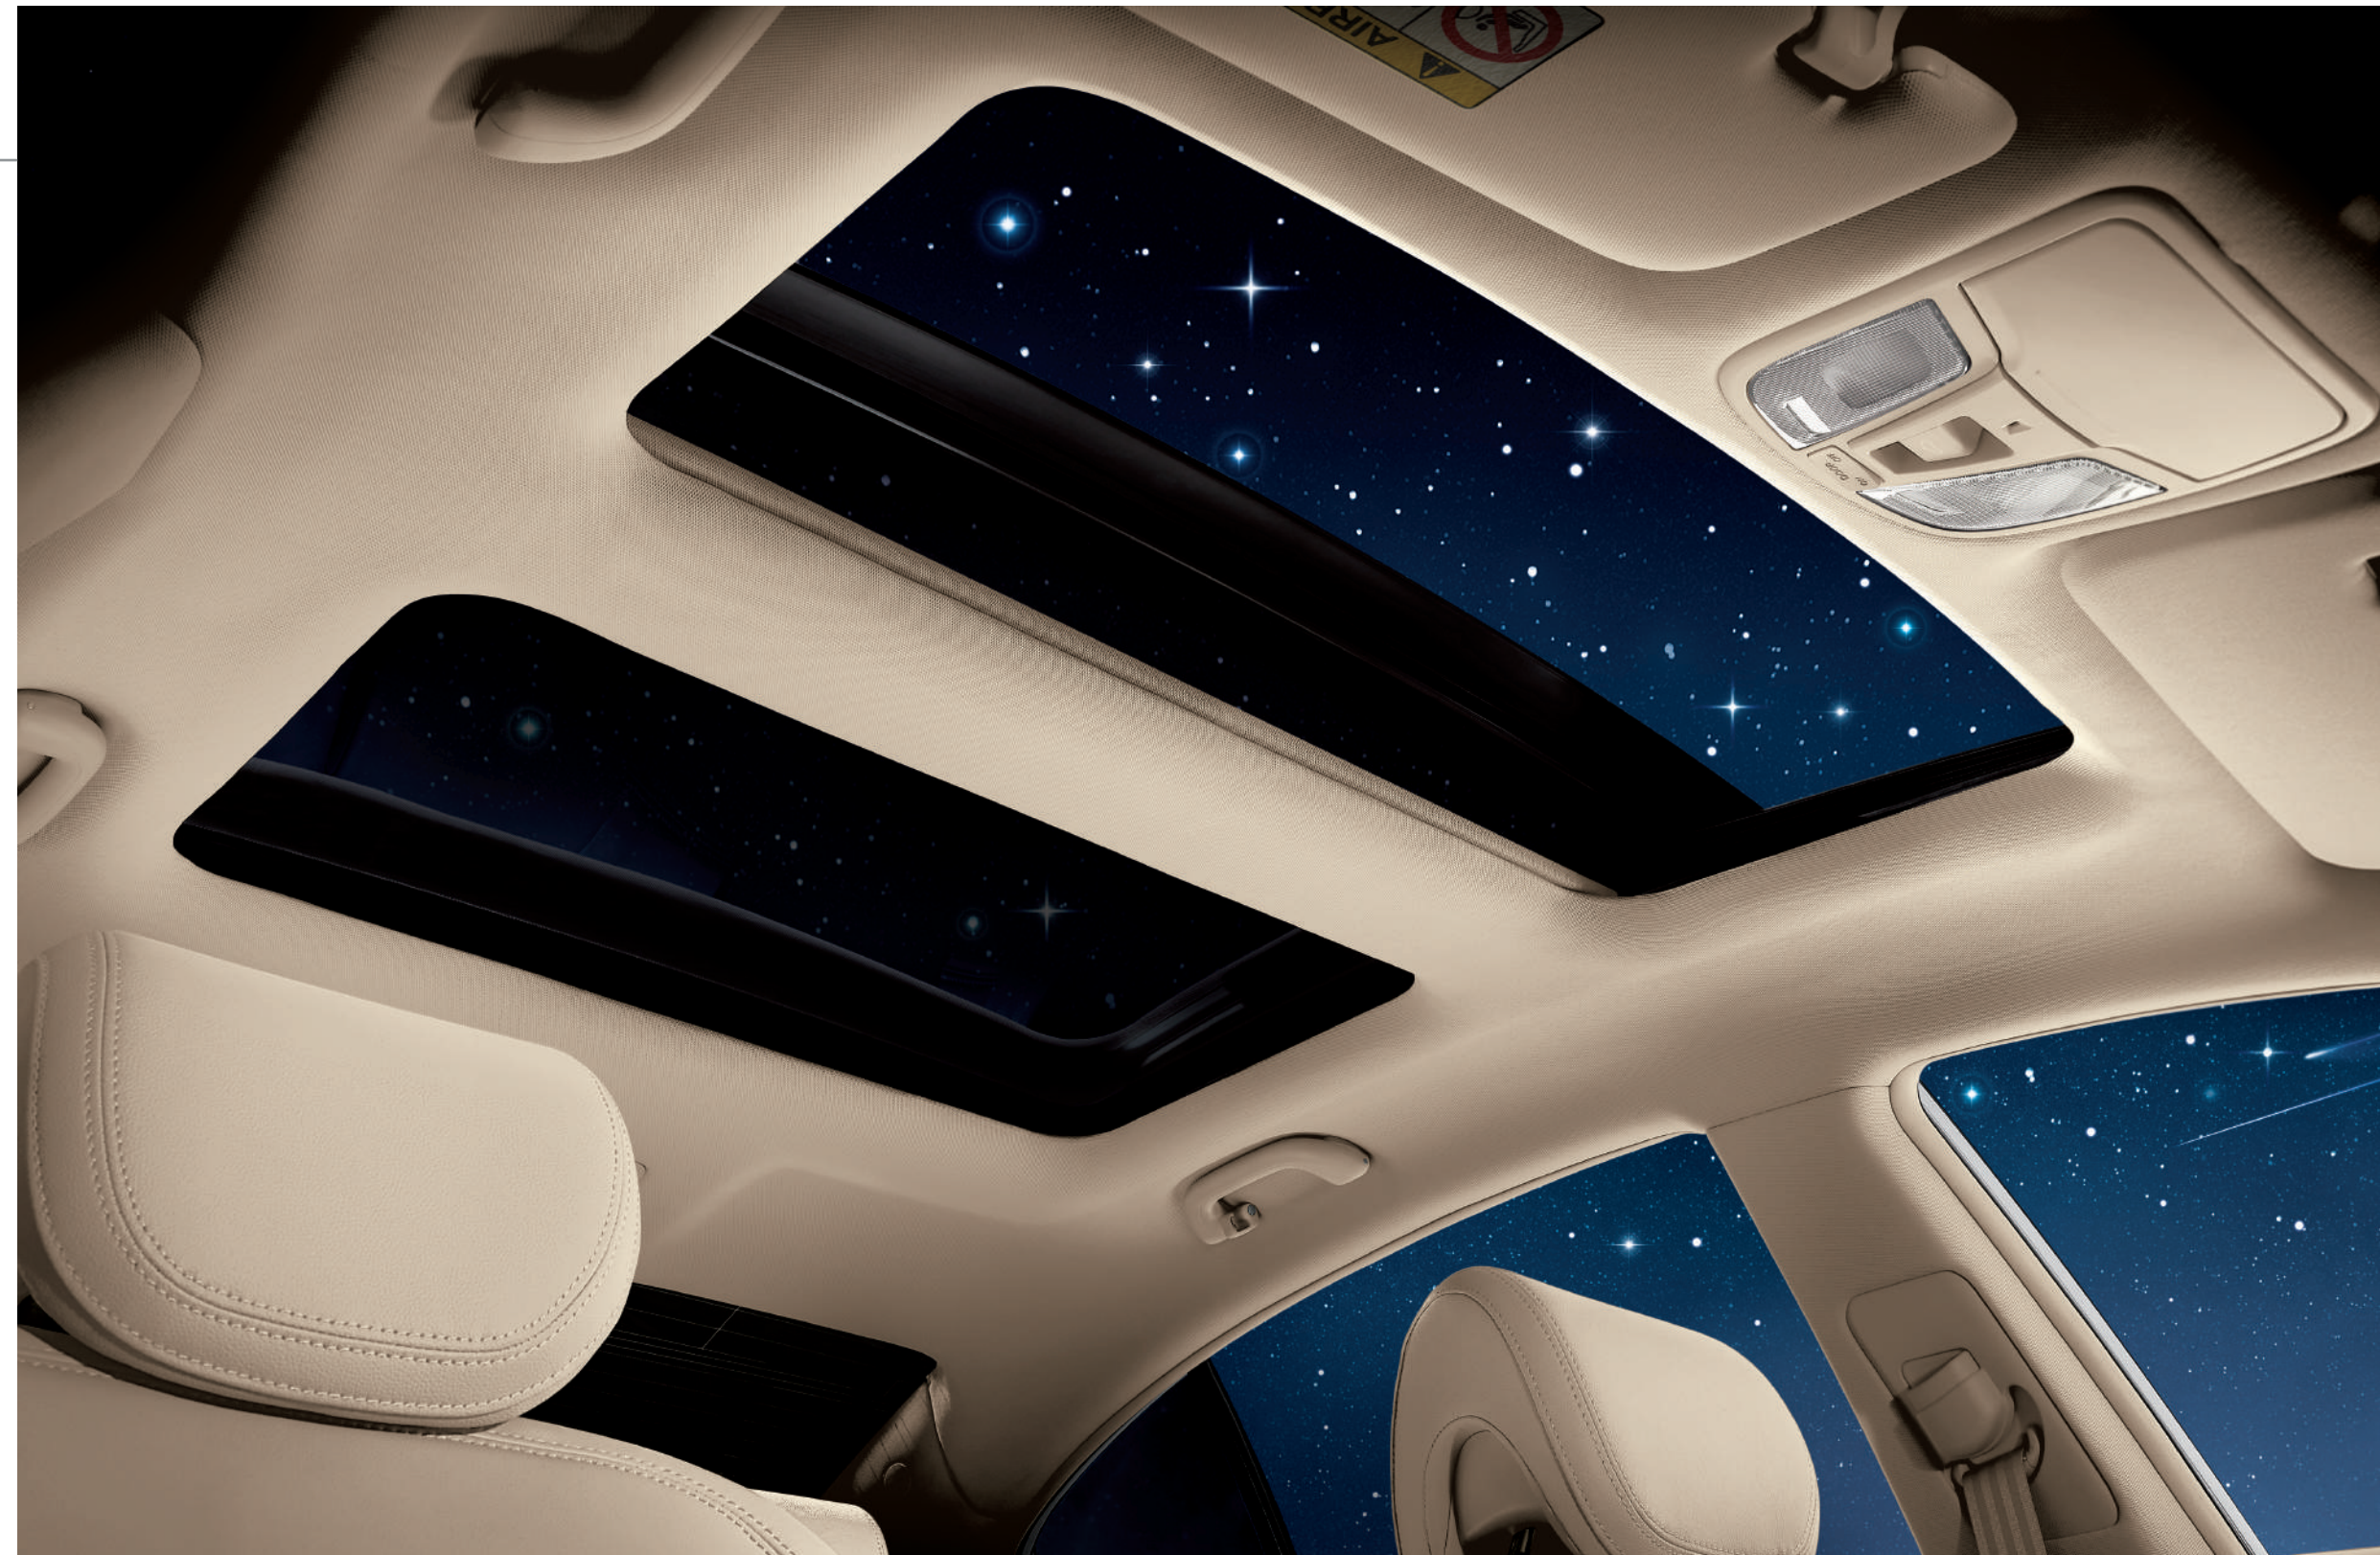

UNCOMPROMISED RELAXATION

We at Kia know that premium sedan buyers place comfort and convenience at the top of their checklists when searching for the perfect car. That's why we've loaded Cadenza with numerous features and amenities like a stylish panoramic sunroof that not only creates a bright and airy environment for occupants but also accentuates Cadenza's sporty, high-tech exterior styling.

Ventilated Seats Cool air is channeled and discharged through both the driver and front passenger seats via inner-mounted air ducts to prevent perspiration in hot weather conditions.

IMS (Integrated Memory System) A smart memory function remembers your preferred driving position and automatically adjusts the 8-way power driver seat, steering wheel and outside mirrors.

Overhead Lighting Console Running longitudinally down the center of the cabin ceiling, Cadenza's unique overhead lighting system is comprised of a large LED mood lamp and twin reading lamps at each end to give the interior an aura of understated elegance.

Rear Armrest with Remote Control

Folding down between the rear seats for added passenger comfort, the rear armrest also features a dial-type remote knob that controls the audio system and climate control system.