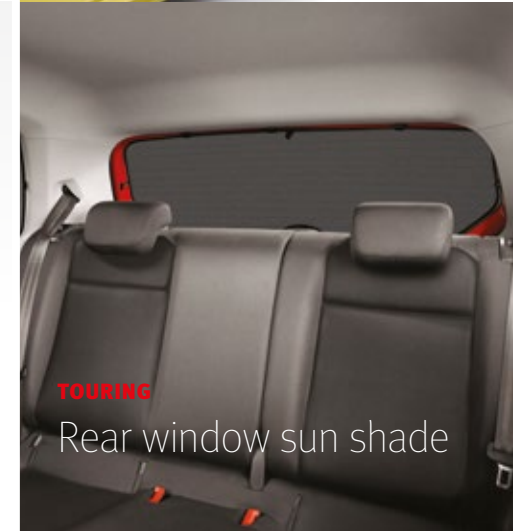

PROTECTION PACK

Rubber mats

INFOTAINMENT

Pure Drive Digital radio

INFOTAINMENT

Power bank

TOURING

Rear window sun shade