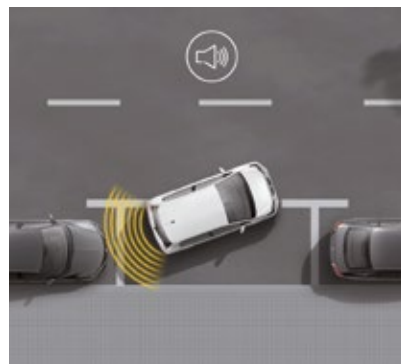

TRIM

FR-Line

AN ATHLETIC DESIGN INSIDE AND OUT.

Pump up the volume with the optional SEAT Sound and play all your favourite music through six superb quality speakers and a bass heavy subwoofer.

Red meets black. Small details, like the red stitching on the steering wheel and gear knob beautifully contrast with the black upholstery.