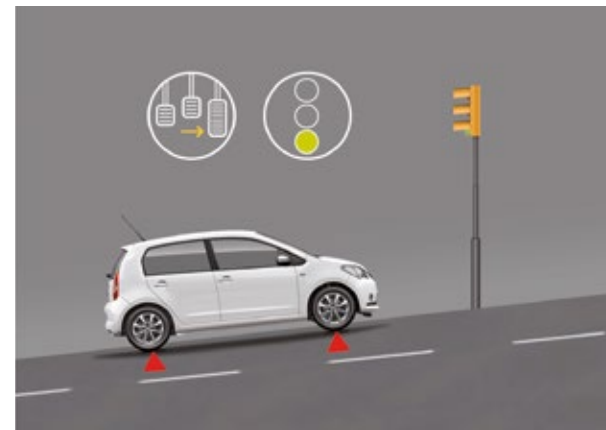

1. 5 **All the technology you need**
   The SEAT Mii comes with a state of the art infotainment system, including a six speaker soundscape especially designed for the contours of your Mii.