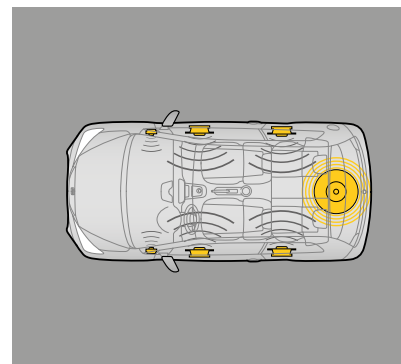

TRIM

FR-Line

AN ATHLETIC DESIGN INSIDE AND OUT.

Pump up the volume with the optional SEAT Sound and play all your favourite music through six superb quality speakers and a bass heavy subwoofer.

Red meets black. Small details, like the red stitching on the steering wheel and gear knob beautifully contrast with the black upholstery.