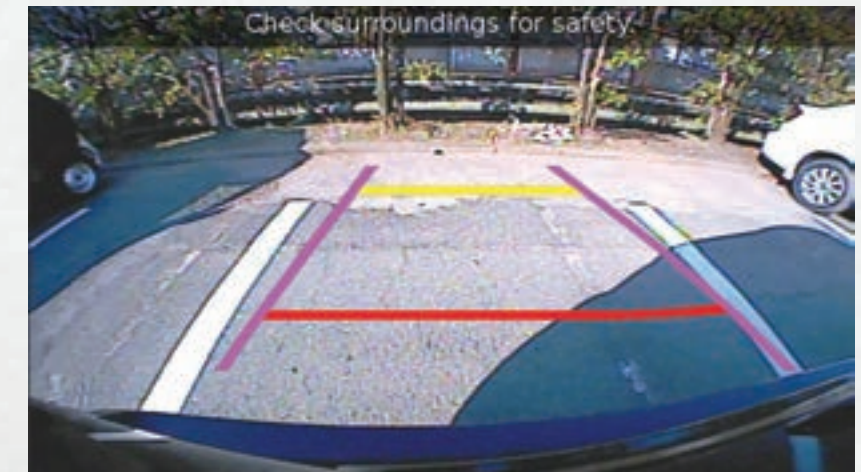

¹ Car shown with Urban pack ² Car shown with Rugged pack

STEP INSIDE

The interior of the Vitara is every bit as considered as the car's striking exterior. A high driving position offers a commanding view of the road and lots of legroom means you can drive in comfort. There's plenty of space for luggage too. A stunning dashboard and an ergonomic layout will make you want to drive, and drive, and drive.

* Accessorised Dashboard

Panoramic sunroof*

Adaptive Cruise Control*

ADVANCED ENGINEERING

A panoramic sunroof* makes the Vitara feel light and airy. An advanced audio and navigation system can link to your smartphone† and can be voice controlled. Bluetooth hands-free phone connection and DAB digital radio come as standard. The Vitara is also available with Adaptive Cruise Control* and a reversing camera†. We have been making exceptional SUVs for over 40 years, and everything we know has gone into the Vitara.

Reversing camera†

* GLX models only † GL+ and GLX models only

Smartphone link audio and navigation†

DRIVE IT ANYWHERE

Whatever the road throws at you, the Vitara rises to the challenge, thanks to the ALLGRIP 4-wheel Drive system*. ALLGRIP lets you adapt to varying conditions at the turn of a dial, whilst automatically optimising fuel efficiency and safety.