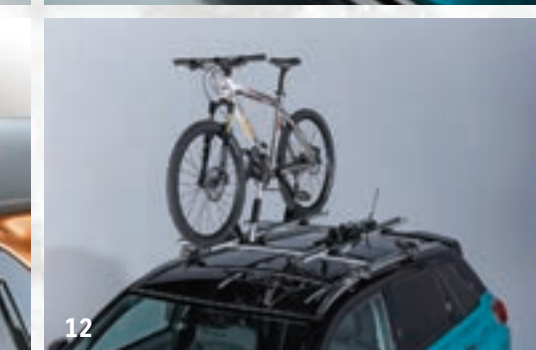

- 7 Rear hatch moulding
- 8 Cargo tray with raised edges
- 9 Door sill trim set
- 10 Centre console trim
- 11 Centre trim ring set
- 12 Multi roof rack with bicycle carrier