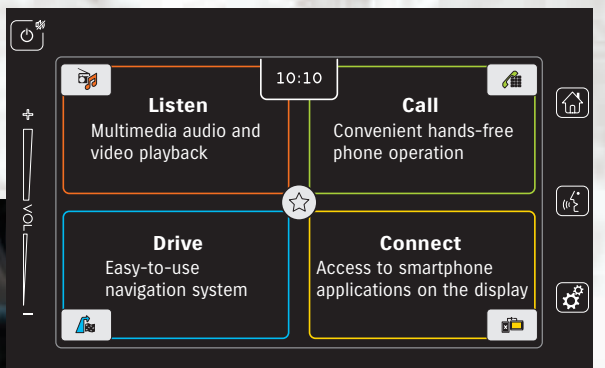

¹ Car shown with Urban pack ² Car shown with Rugged pack

STEP INSIDE

The interior of the Vitara is every bit as considered as the car's striking exterior. A high driving position offers a commanding view of the road and lots of legroom means you can drive in comfort. There's plenty of space for luggage too. A stunning dashboard and an ergonomic layout will make you want to drive, and drive, and drive.

* Accessorised Dashboard

Panoramic sunroof*

Adaptive Cruise Control*

ADVANCED ENGINEERING

A panoramic sunroof* makes the Vitara feel light and airy. An advanced audio and navigation system can link to your smartphone† and can be voice controlled. Bluetooth hands-free phone connection and DAB digital radio come as standard. The Vitara is also available with Adaptive Cruise Control* and a reversing camera†. We have been making exceptional SUVs for over 40 years, and everything we know has gone into the Vitara.

Reversing camera†

* GLX models only † GL+ and GLX models only

Smartphone link audio and navigation†

DRIVE IT ANYWHERE

Whatever the road throws at you, the Vitara rises to the challenge, thanks to the ALLGRIP 4-wheel Drive system*. ALLGRIP lets you adapt to varying conditions at the turn of a dial, whilst automatically optimising fuel efficiency and safety.