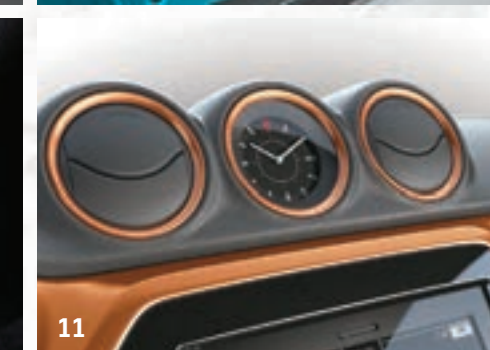

- 7 Rear hatch moulding
- 8 Cargo tray with raised edges
- 9 Door sill trim set
- 10 Centre console trim
- 11 Centre trim ring set
- 12 Multi roof rack with bicycle carrier