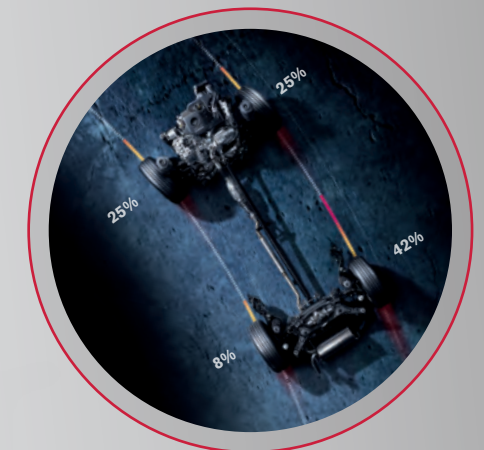

Store your information

Customize your performance

Control interior comfort

SPORT ALL-WHEEL DRIVE

Instead of traditional All-Wheel Drive (AWD) systems that only distribute power from front to back, the torque vectoring AWD that's available on JUKE® adjusts power side-to-side to the rear wheels. When cornering, this means the outside rear wheel gets more power, helping you rotate into the curve and accelerate out.