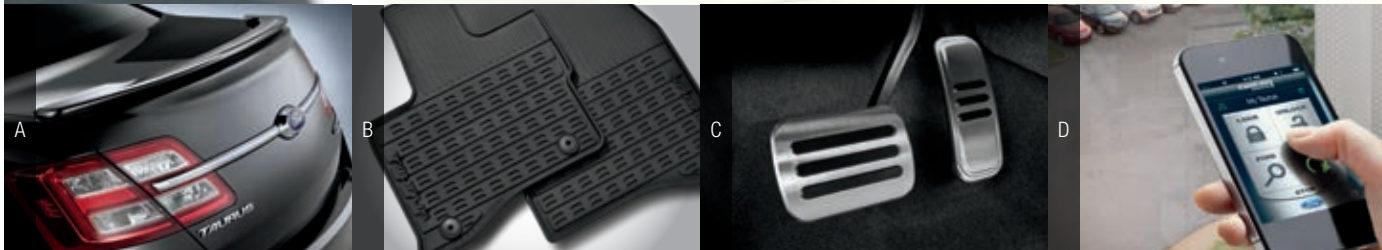

FORD ACCESSORIES

SEL in Ingot Silver accessorized with smoked moonroof deflector, side window deflectors by EGR,¹ molded splash guards, chrome mirror caps and chrome-plated wheel lock kit

accessories.ford.com

Exterior

- Chrome mirror caps
- Full vehicle cover¹
- Hood protector¹
- Locking fuel plug
- Moonroof deflectors
- Rear spoilers (A)
- Side window deflectors¹
- Splash guards
- Wheel lock kit

Interior

- All-weather floor mats (B)
- Ash cup/coin holders
- Cargo organizers and protectors
- Carpeted floor mats
- First aid and roadside assistance kits¹
- Interior light kit
- Sport pedals (C)
- Tablet cradle¹

Electronics

- Bullfrog® portable Bluetooth® speakers¹
- Bumper-mounted warning sensor systems¹
- Rear seat entertainment¹
- Remote Access (D)
- Remote start systems
- Vehicle Security System

New Vehicle Limited Warranty. We want your Ford Taurus ownership experience to be the best it can be. Under this warranty, your new vehicle comes with 3-year/36,000-mile bumper-to-bumper coverage, 5-year/60,000-mile Powertrain Warranty coverage, 5-year/60,000-mile safety restraint coverage, and 5-year/unlimited-mile corrosion (perforation) coverage – all with no deductible. Please ask your Ford Dealer for a copy of this limited warranty.

Roadside Assistance. Covers your vehicle for 5 years or 60,000 miles, so you have the security of knowing that help may be only a phone call away should you run out of fuel, lock yourself out of the vehicle or need towing. Your Ford Dealer can provide complete details on all of these advantages.

Ford Credit. Get the ride you want. Whether you plan to lease or finance, you'll find the choices that are right for you at Ford Credit. Ask your Ford Dealer for details or check us out at fordcredit.com.

Ford Protect™ Extended Service Plans. Whether you purchase or lease your Ford vehicle, insist on genuine Ford Protect extended service plans. Ford Protect has a variety of plans to give you peace-of-mind protection whether you want vehicle component or maintenance coverage. Plus, they are fully backed by Ford and honored at all Ford dealerships in the U.S., Canada and Mexico. When you visit your dealer, insist on genuine Ford Protect extended service plans.

Insurance Services. Get Ford Motor Company quality in your auto insurance. Our program offers industry-leading benefits and competitive rates. Call 1-877-367-3847, or visit us at fordvip.com for a no-obligation quote. Insurance offered by American Road Services Company (in CA, American Road Insurance Agency), a licensed agency and subsidiary of Ford Motor Company.