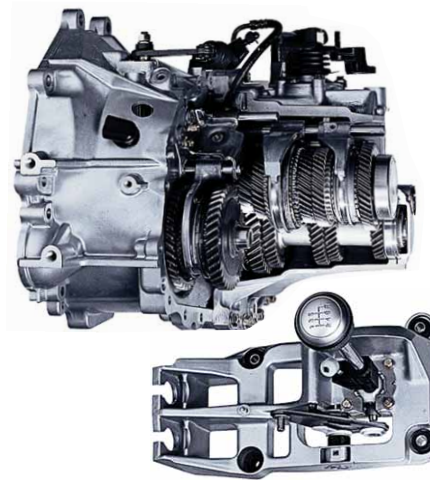

2.7-LITER V6 ENGINE

The SE and GT's standard 2.7-liter, 24-valve, DOHC V6 engine is one potent performer that delivers plenty of thrills, whether you're hitting the open road or just running a quick errand.