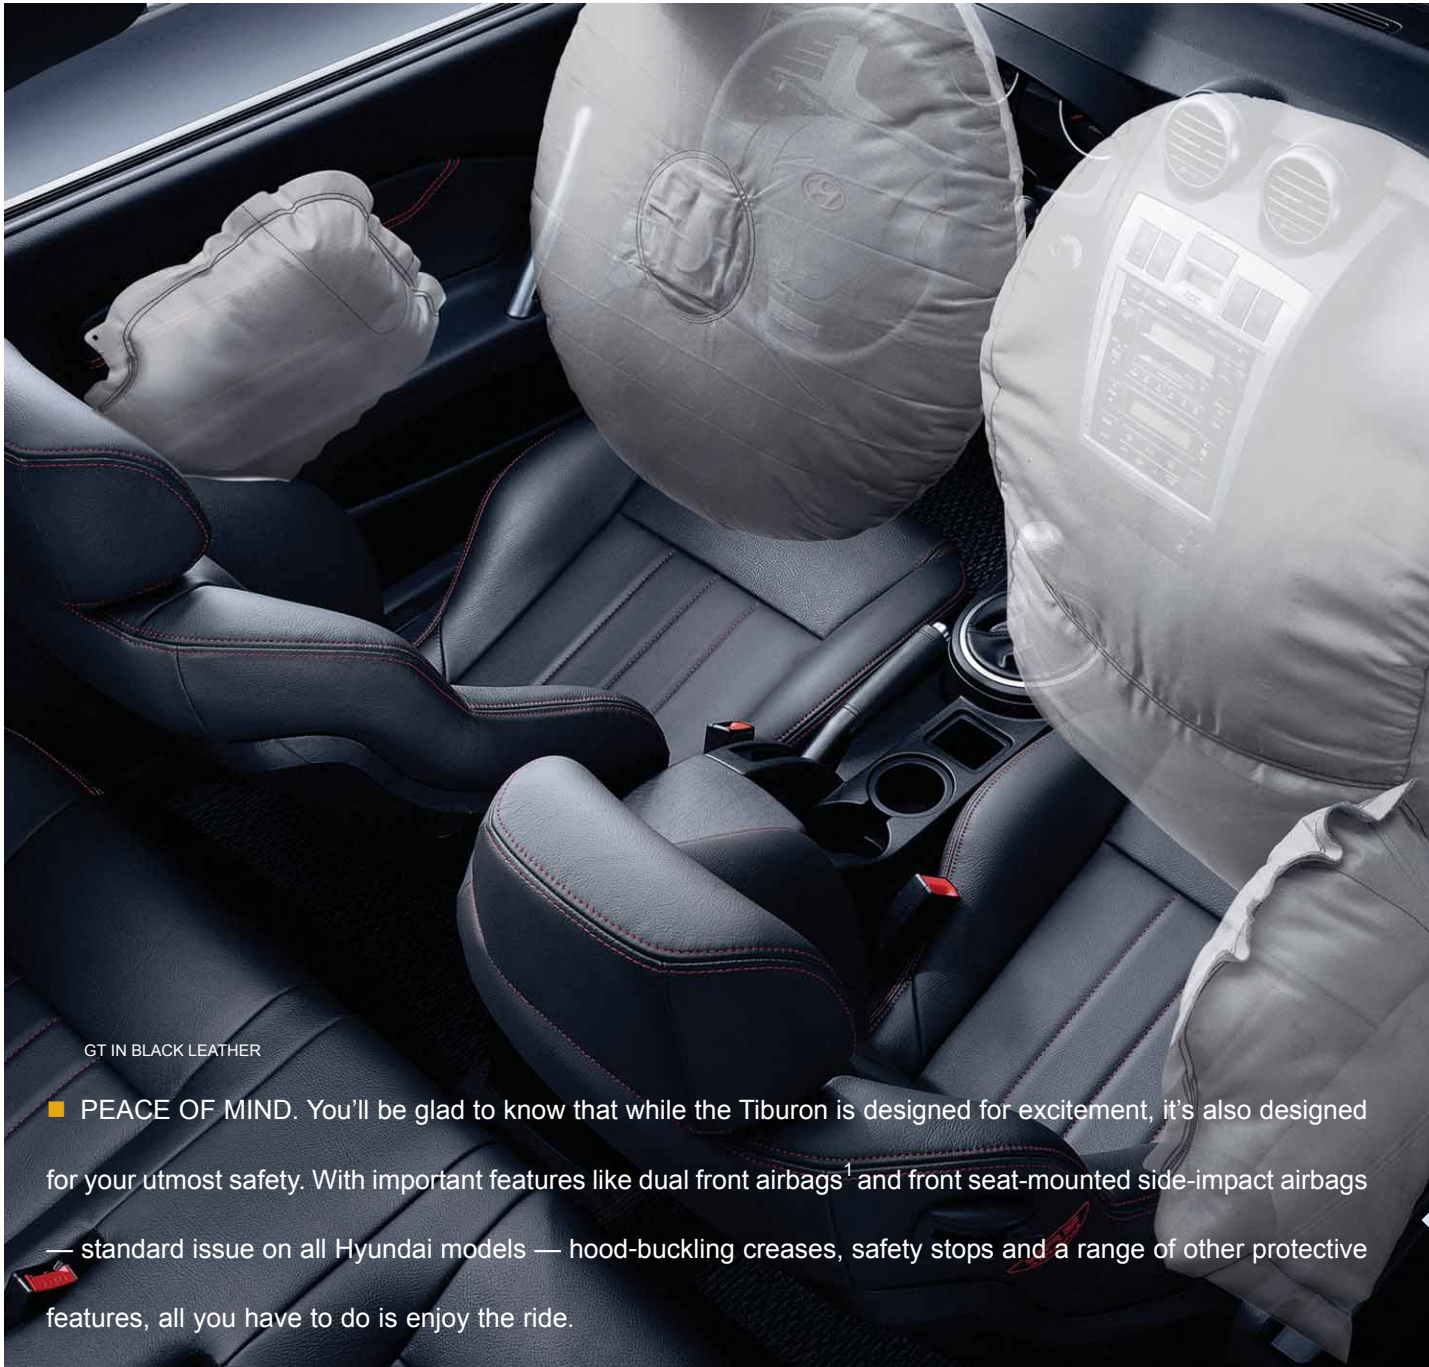

GT IN BLACK LEATHER

■ **PEACE OF MIND.** You'll be glad to know that while the Tiburon is designed for excitement, it's also designed for your utmost safety. With important features like dual front airbags¹ and front seat-mounted side-impact airbags — standard issue on all Hyundai models — hood-buckling creases, safety stops and a range of other protective features, all you have to do is enjoy the ride.

DISC BRAKES

Power-assisted 4-wheel disc brakes come standard on all Tiburons. The SE features red aluminum front brake calipers and ABS for increased braking control in adverse conditions.

SEATBELT PRETENSIONERS

Front seatbelt pretensioners* tighten the belts during a frontal impact. This reduces the occupants' forward movement, and helps position them for optimal effectiveness of the airbags.