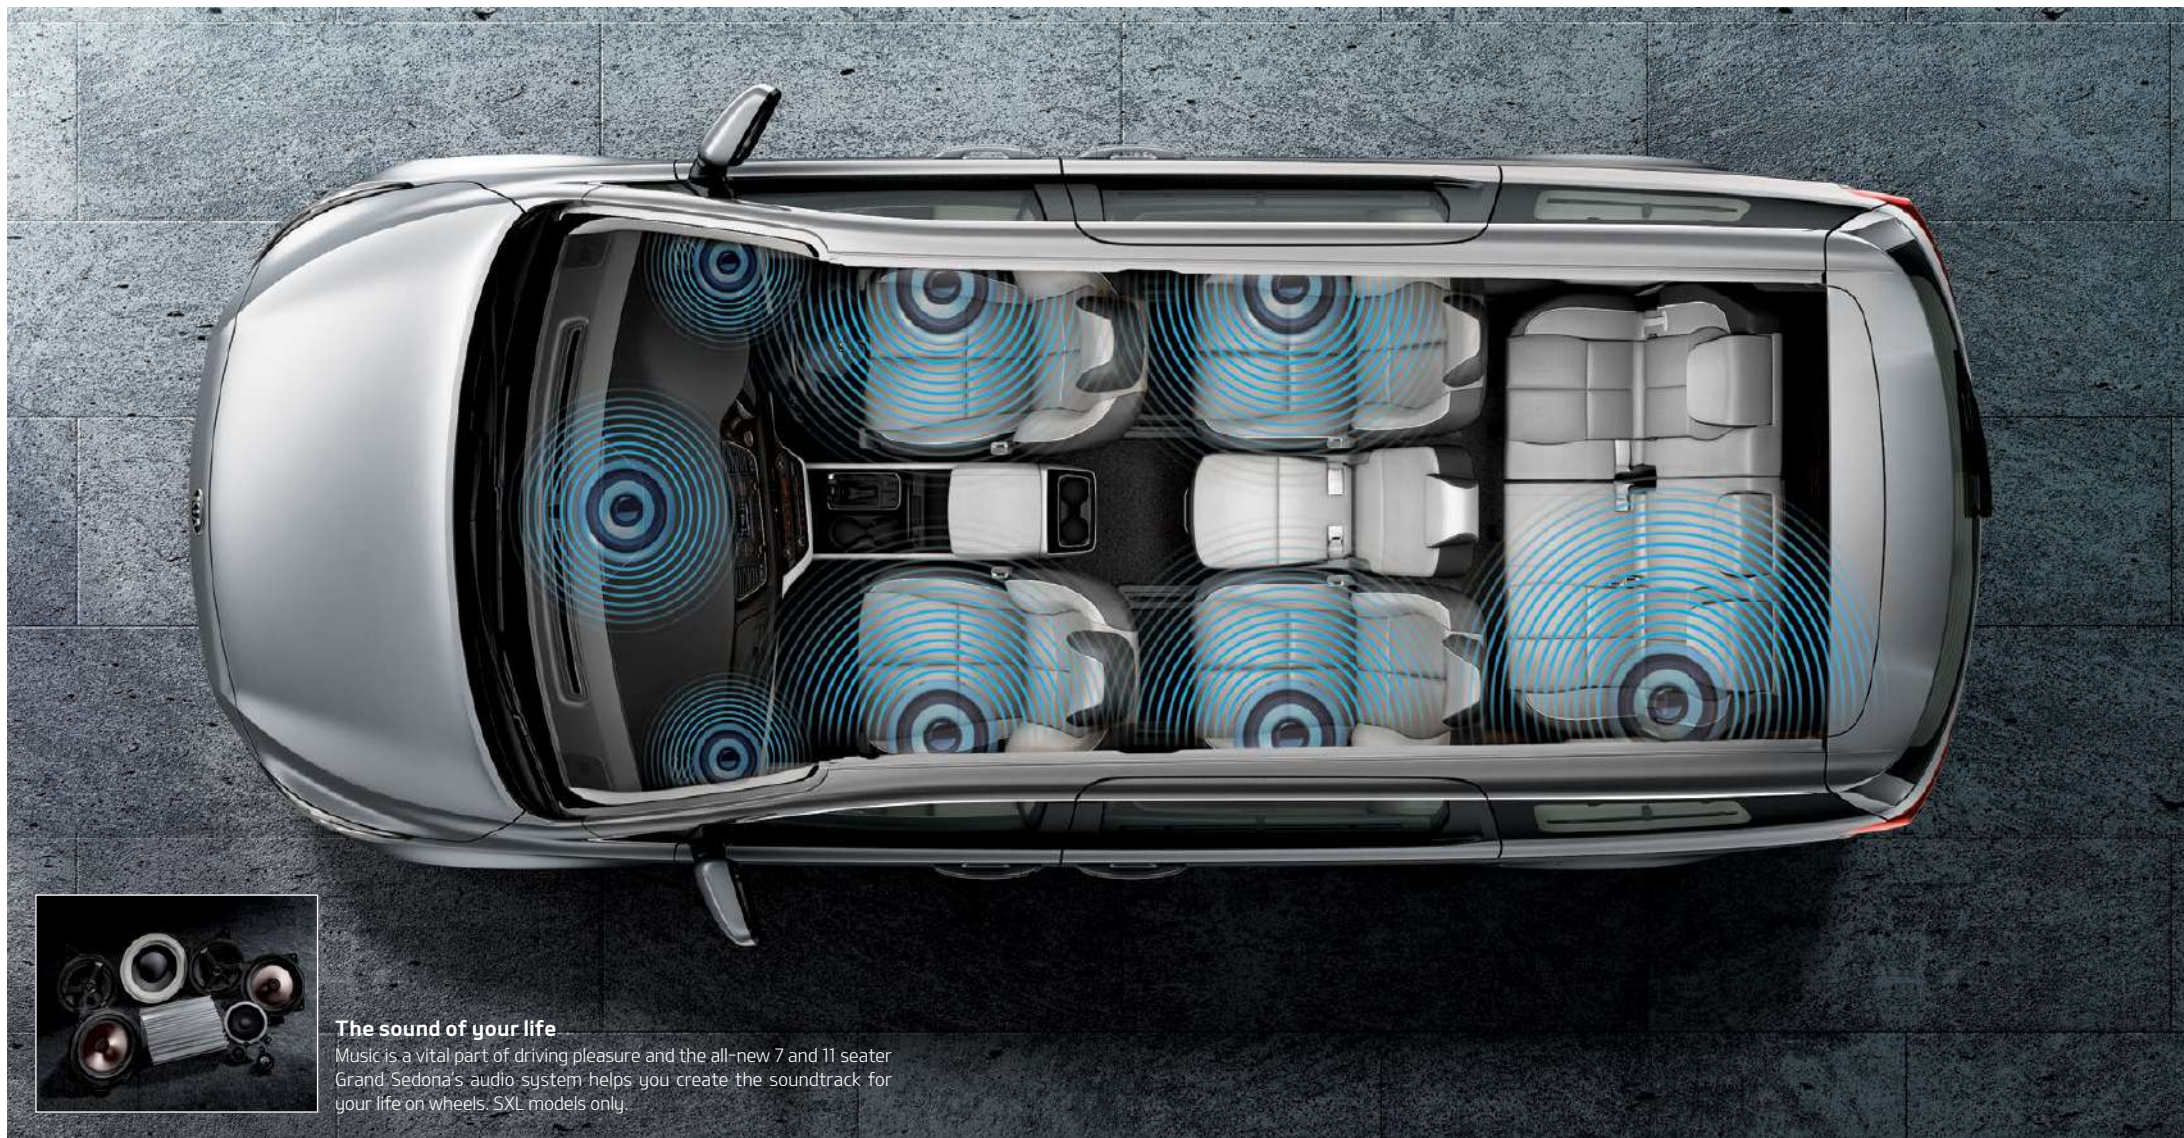

3. Overhead console

4. Sliding door interior button.
SX and SXL models only.

Absolute convenience taken to new heights

How can you tell when you're experiencing the ultimate in convenience? When you take it for granted. This is what the all-new KIA Grand Sedona has achieved on every level. Wherever and whenever you're driving, convenient fingertip accessibility means you're always in the moment and totally in control. Never before has so much attention been paid to maintaining the perfect balance between relaxation and awareness. You'll wonder how you ever lived your driving life without it.