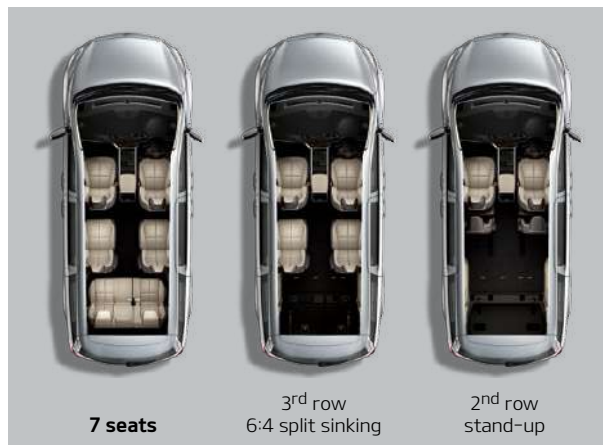

Seat variations (7 seats)