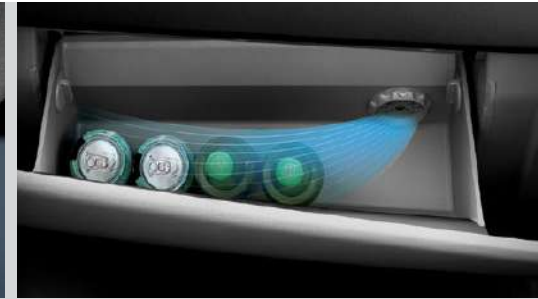

Conversation mirror It's never a good idea to look over your shoulder while driving. Now you can safely talk to rear seat passengers without turning your head away from the road ahead.

ECM rear view mirror This smart feature dims the rear view mirror automatically in response to trailing headlights for added safety when driving at night. SX and SXL models only.