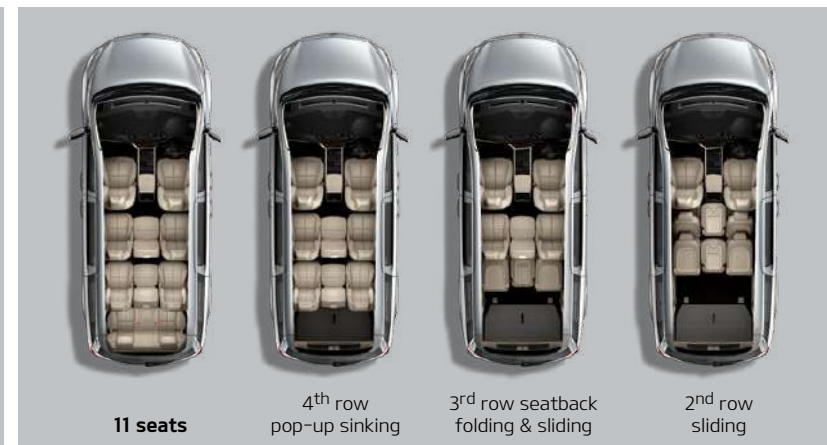

Pop-up sinking seats

Hide the fourth row seat below the floorboard of the all-new Grand Sedona for even more space and restore it instantly by lightly pressing a lever.

Introducing a new definition of space

Integrated Memory System (IMS) Take the guesswork out of finding your perfect seating position and store customised settings for two drivers. SXL only.

Full auto air conditioning with independent 3-zone control The ultimate in high-tech climate control guarantees that interior air quality and temperature are flexible enough to suit everyone along for the journey. SX and SXL only.

Seat variations (7 seats)

Seat variations (11 seats)

Smart tailgate Use your smart key to open and close the tailgate even when your hands are full.

Smarter features to match your fast pace of life

Quality of life is all about feeling you have more than enough time to spare. The all-new KIA Grand Sedona is designed to offer optimum efficiency and simplicity to help make your life easier and allow you to enjoy every precious moment.