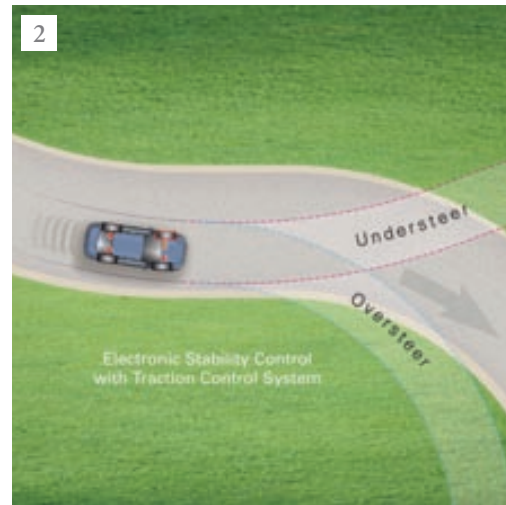

 HYUNDAI™

2010 SONATA

SAFETY

PROTECTING YOUR VALUABLES.

At Hyundai, keeping you and your family safe is our first priority. That's why the state-of-the-art technologies we employ to keep you protected on the road are built into every Sonata. Always prepared for the unpredictable, the Sonata is equipped with both active and passive safety systems, including 6 standard airbags¹ as well as LATCH rear child-seat tether anchors, a remote keyless entry system with alarm, front seat active head restraints, power-assisted disc brakes and Anti-lock Braking System (ABS) with Electronic Brake Force Distribution (EBD). With all of these safety features, it's clear Hyundai is looking out for your best interests.

2. A New Standard in Safety. Electronic Stability Control (ESC) with Traction Control System (TCS)² works to help keep your wheels where they're meant to be by applying braking power and reducing engine power in oversteer or understeer conditions (standard on all V6 and Limited models).