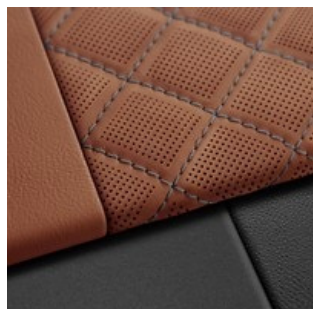

Configure your Audi S8

Interior

Valcona leather
Seat cover: black
Dashboard: black
Carpet: black
Headlining: pastel silver

Valcona leather
Seat cover: cognac brown
Dashboard: black
Carpet: black
Headlining: pastel silver

Valcona leather
Seat cover: pearl beige
Dashboard: black
Carpet: black
Headlining: pastel silver

Valcona leather
Seat cover: sarder brown
Dashboard: black
Carpet: black
Headlining: pastel silver

Configure your Audi S8

Interior

S line interior options

Valcona leather
Seat cover: cognac brown
Dashboard: black
Carpet: black
Headlining: pastel silver

Valcona leather
Seat cover: merlot red
Dashboard: black
Carpet: black
Headlining: pastel silver

Audi exclusive

Full-leather upholstery and trim

Choose from 8 available leather colours and 11 decorative stitching colours.

A package that enables you to take maximum advantage of the diverse customization options for the interior of your Audi S8.