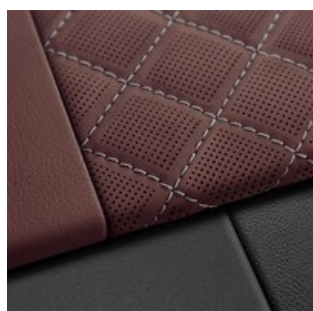

Configure your Audi S8

Interior

Valcona leather
Seat cover: black
Dashboard: black
Carpet: black
Headlining: pastel silver

Valcona leather
Seat cover: cognac brown
Dashboard: black
Carpet: black
Headlining: pastel silver

Valcona leather
Seat cover: pearl beige
Dashboard: black
Carpet: black
Headlining: pastel silver

Valcona leather
Seat cover: sarder brown
Dashboard: black
Carpet: black
Headlining: pastel silver

Configure your Audi S8

Interior

S line interior options

Valcona leather
Seat cover: cognac brown
Dashboard: black
Carpet: black
Headlining: pastel silver

Valcona leather
Seat cover: merlot red
Dashboard: black
Carpet: black
Headlining: pastel silver

Audi exclusive

Full-leather upholstery and trim

Choose from 8 available leather colours and 11 decorative stitching colours.

A package that enables you to take maximum advantage of the diverse customization options for the interior of your Audi S8.