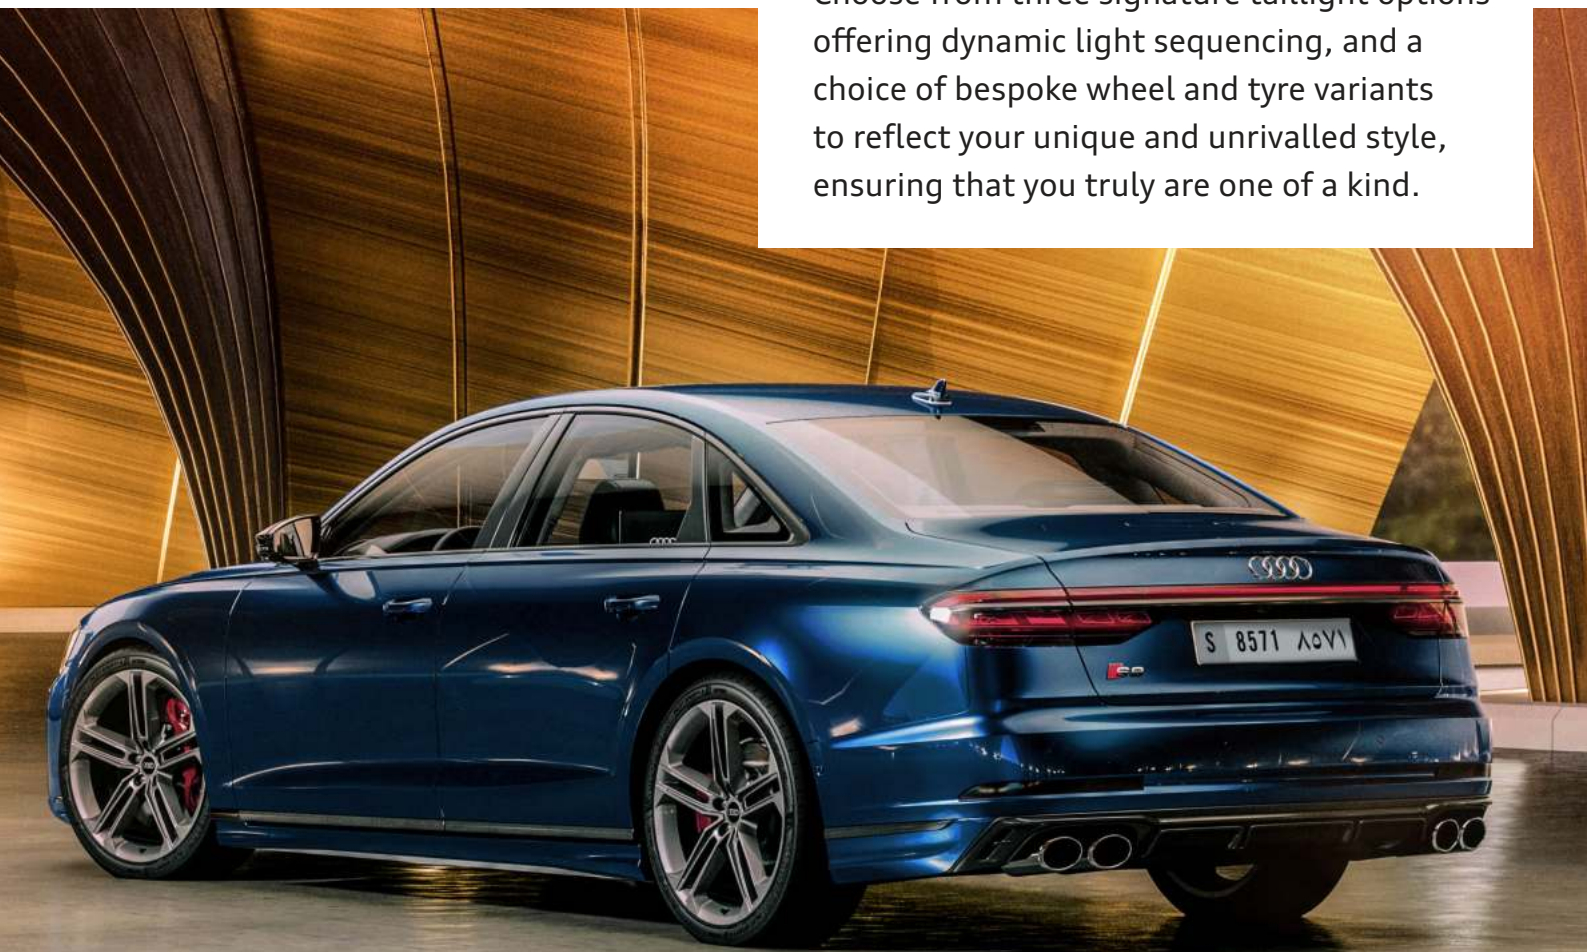

The Audi S8

The Audi S8

No introduction required - Never before has a luxury vehicle conveyed such an eye-catching reflection of who you are.

The Audi S8, the most powerful in its class, with its premium design and innovative technology embodies style and elegance and creates an unparalleled impression of prestige and authority.

Announce your arrival.

The S8's masterful handling and impressive torque maxing 800Nm, the adventurous can reach daring speeds of 250km/h. With the power to accelerate at 0-100 kilometers per hour in just 3.8 seconds, you'll create as much of an impression when you leave as when you arrived.

Progressive style

With the Audi S8's sleek style and customizable exterior, they'll know you've arrived before you open the door. The signature sporty front grille exudes dominance and power; an intimidating sight in anyone's rear-view mirror.