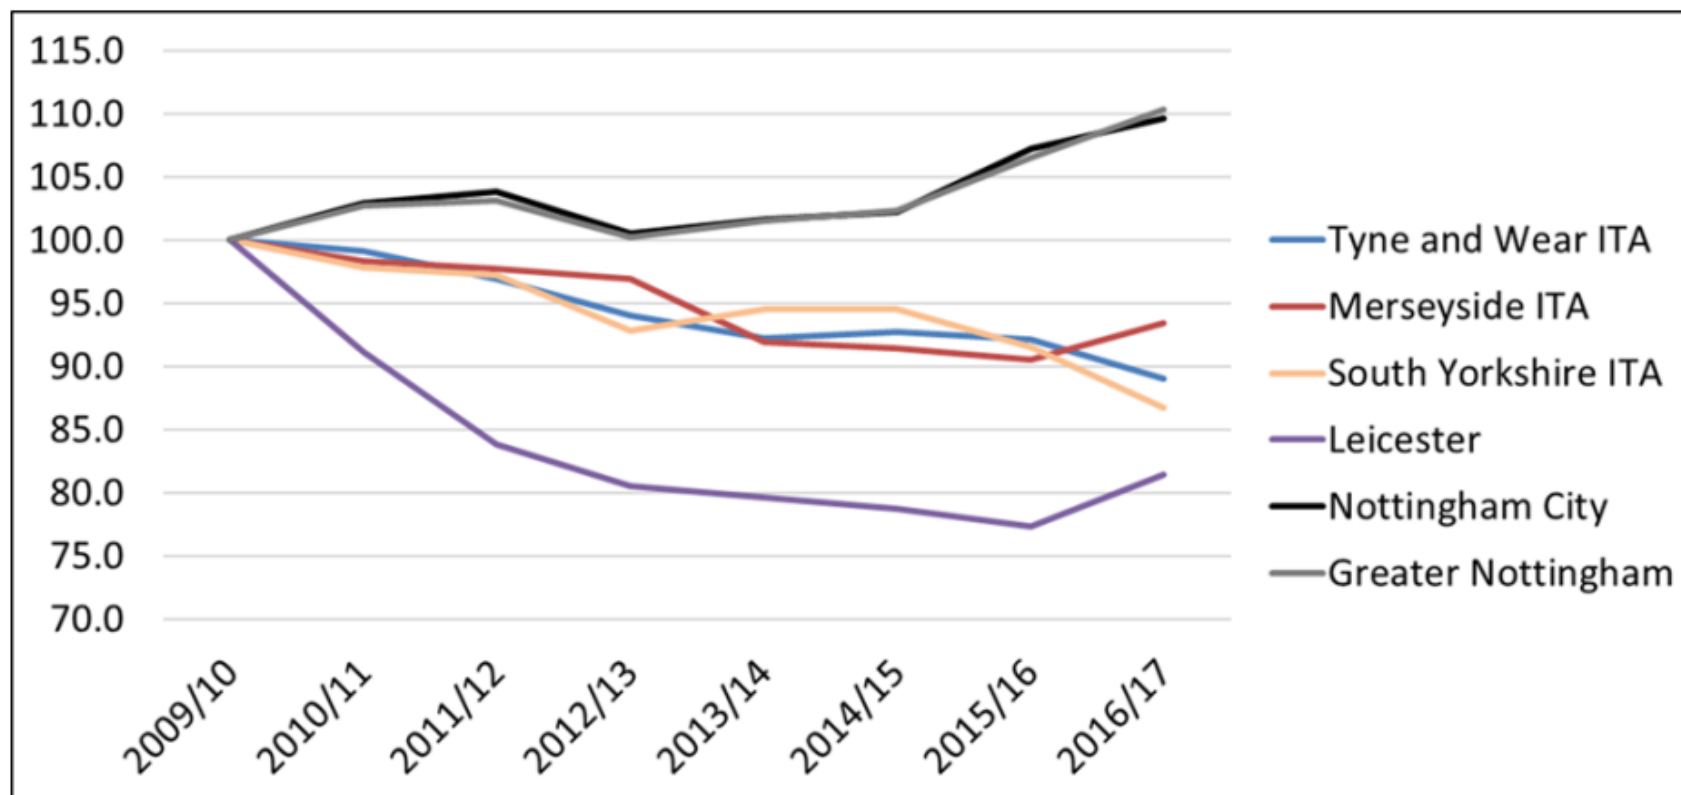

Public Transport Patronage Changes

BRITAIN'S BEST BUS COMPANY
5th Time WINNER
UK Bus Operator of the Year

Nottingham City Transport
UKBUS
2004 | 2012 | 2014 | 2016 | 2019