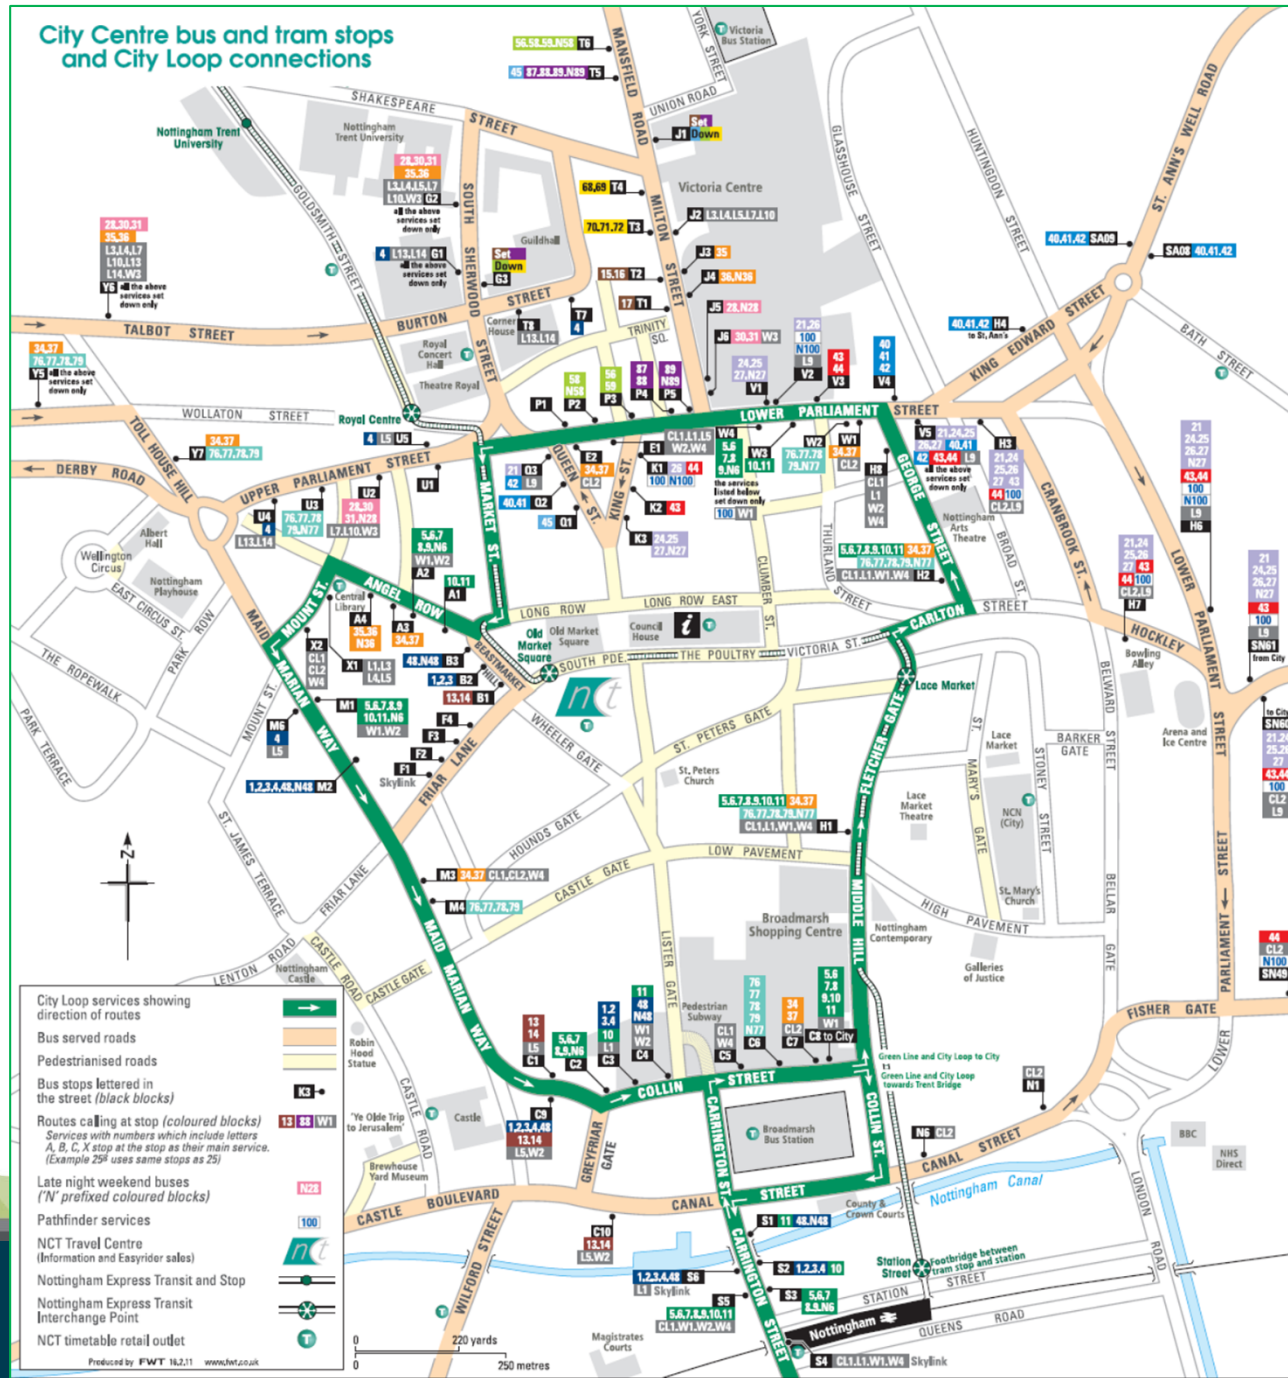

Scale of map

Days Out Location List

1. Alford	11. Aspley Park	21. Nottingham Park
2. Aspley Park	12. Aspley Park	22. Nottingham Park
3. Aspley Park	13. Aspley Park	23. Nottingham Park
4. Aspley Park	14. Aspley Park	24. Nottingham Park
5. Aspley Park	15. Aspley Park	25. Nottingham Park
6. Aspley Park	16. Aspley Park	26. Nottingham Park
7. Aspley Park	17. Aspley Park	27. Nottingham Park
8. Aspley Park	18. Aspley Park	28. Nottingham Park
9. Aspley Park	19. Aspley Park	29. Nottingham Park
10. Aspley Park	20. Aspley Park	30. Nottingham Park

City Centre bus and tram stops and City Loop connections

- City Loop services showing direction of routes
- Bus served roads
- Pedestrianised roads
- Bus stops lettered in the street (black blocks)
- Routes calling at stop (coloured blocks)
- Services with numbers which include letters A, B, C, X stop at the stop as their main service. (Example 25R uses same stops as 25)
- Late night weekend buses ('N' prefixed coloured blocks)
- Pathfinder services
- NCT Travel Centre (Information and Easyrider sales)
- Nottingham Express Transit and Stop
- Nottingham Express Transit Interchange Point
- NCT timetable retail outlet