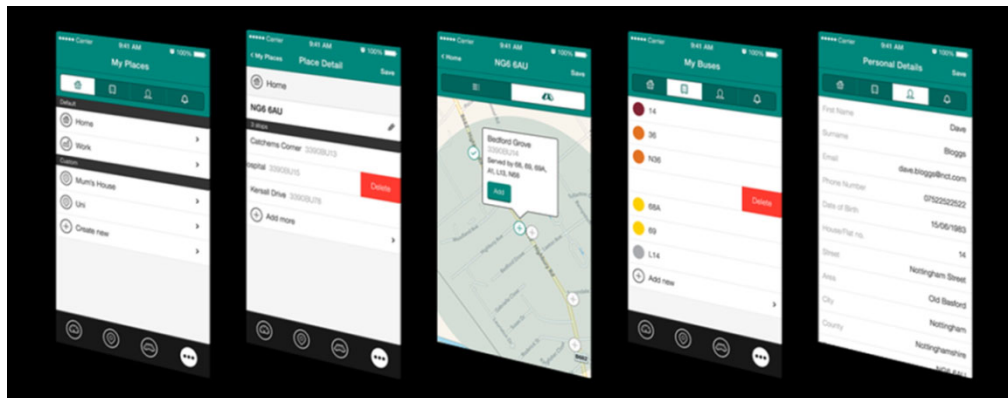

50% of day tickets now Purchased through the App.

NCT Buses

Discover your official NCT Buses app

Featuring:

- Personalised departure boards • Intuitive Journey Planner • Full timetables
- My Account integration • Accessibility tested • Multi-stop Departure Boards