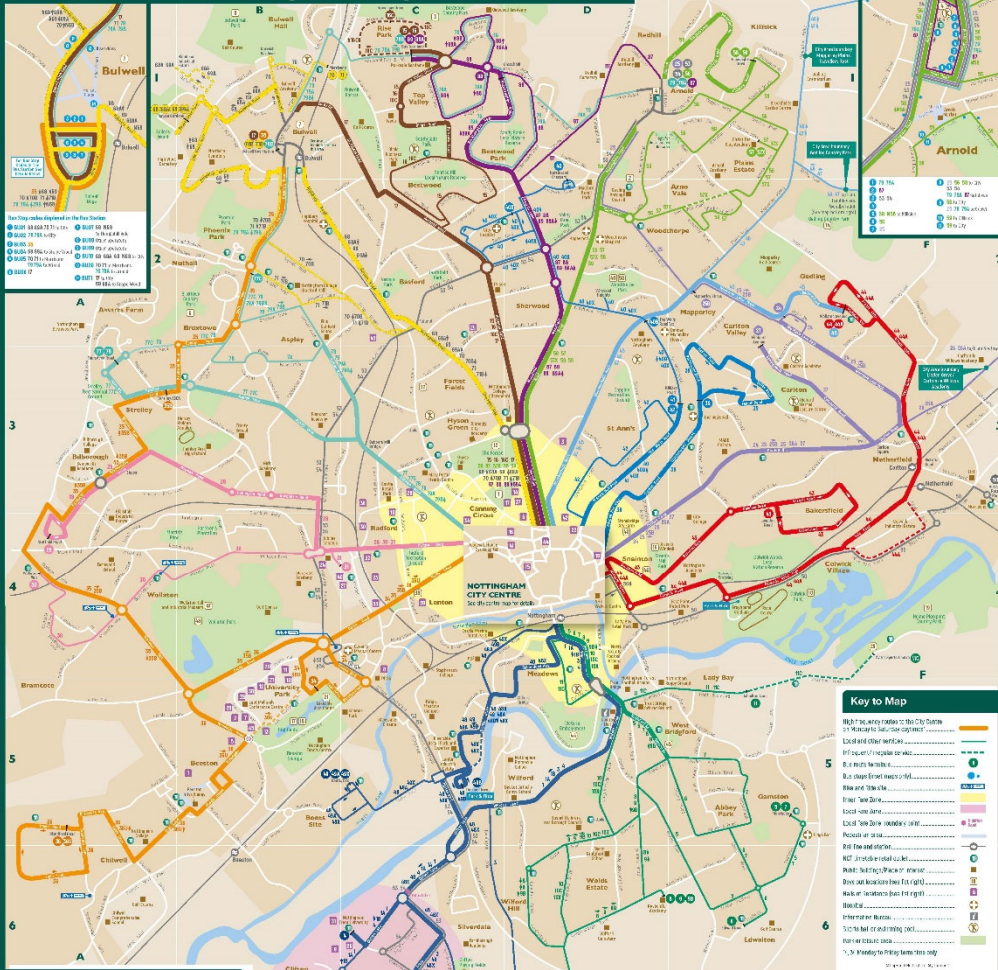

Nottingham City Transport Your frequent City bus network March 2020

Scale of map