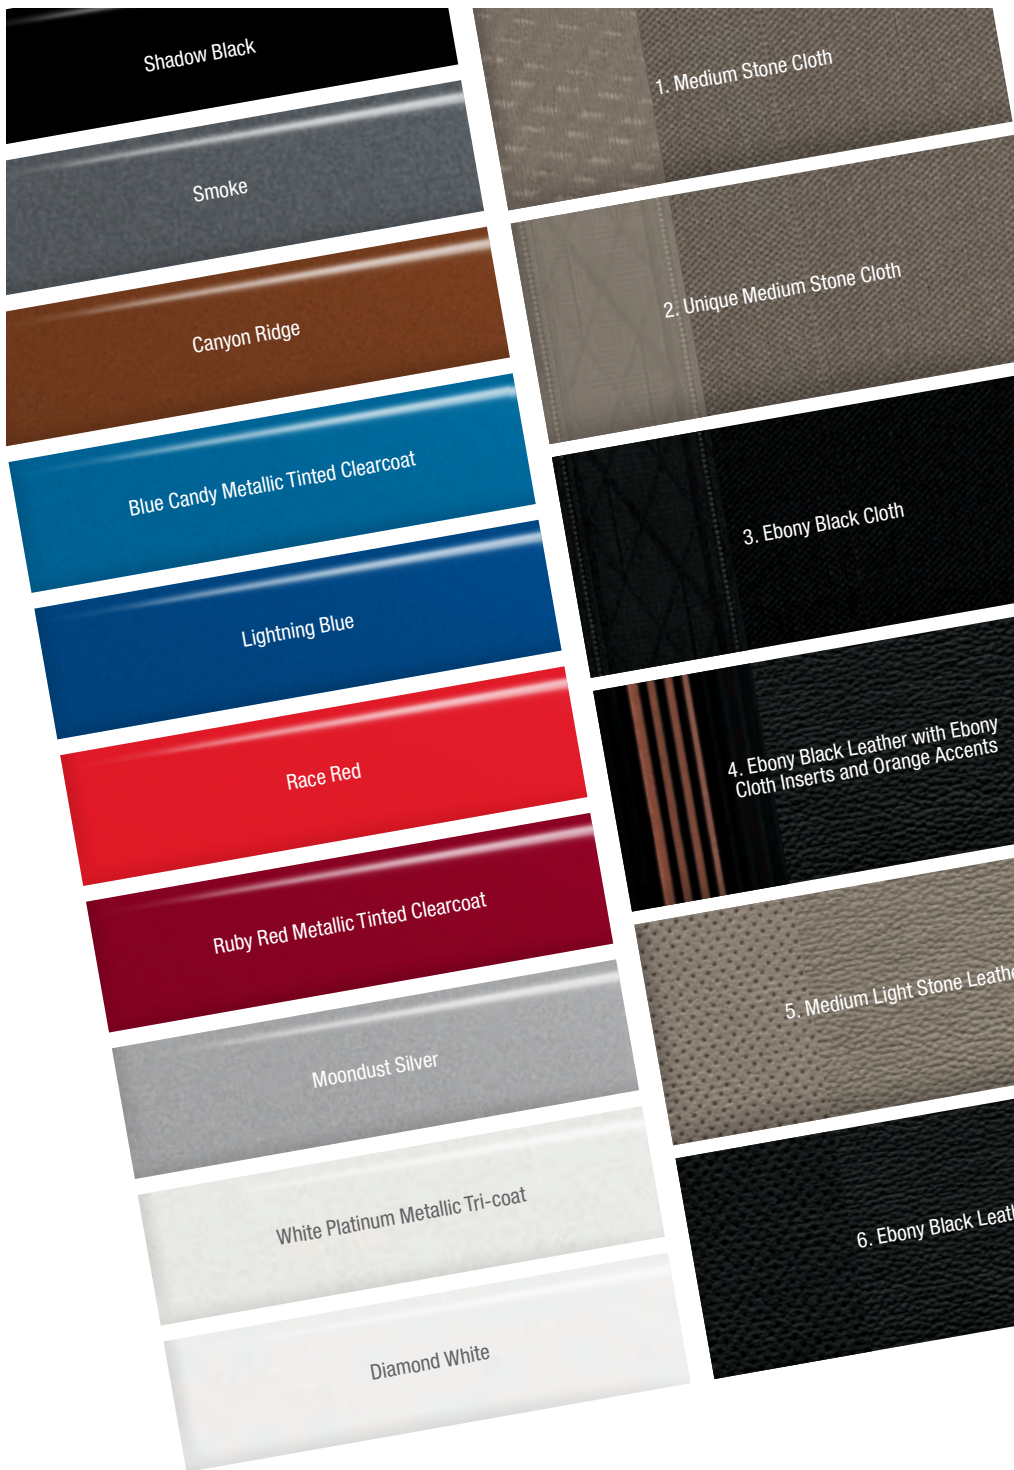

S	SE	SES	TITANIUM
S	S	S	S SiriusXM® Radio with 6-month trial subscription³
	P	S	S Voice-activated Navigation System with pinch-to-zoom capability, and integrated SiriusXM Traffic and Travel Link® with 5-year subscription³
	P	S	S 110V/150W AC power outlet
	P	S	S Ambient lighting
		S	S Auto-dimming rearview mirror
S			S Climate – Manual air conditioning
S	S	S	S Climate – Electronic automatic temperature control
S			S Flooring – Front carpeted floor mats
S	S	S	S Flooring – Front and rear carpeted floor mats
S			S Instrument panel appliqué – Ano Gray
		S	S Instrument panel appliqué – Copper-painted
		S	S Instrument panel appliqué – High-gloss Black-painted
S	S	S	S Intelligent Access with push-button start
S	S	S	S Leather-wrapped steering wheel and shift knob
S	S	S	S Power moonroof with sunshade
O	O	O	O Remote Start System
			<b>Exterior</b>
S	S	S	S Beltline moldings – Black
		S	S Beltline moldings – Chrome
S			S Configurable daytime running lamps – Halogen
S	S	S	S Configurable daytime running lamps – LED (activates LED signature lighting)
S			S Door handles – Black molded-in-color
S	S	S	S Door handles – Body-color
S		S	S Fog lamps with body-color bezels
		S	S Fog lamps with black bezels
O	O	O	O Front and rear molded splash guards
S			S Grille – Black bars and surround
		S	S Grille – Silver Lining-painted bars and surround
		S	S Grille – Magnetic-painted bars and surround
		S	S Grille – Chrome bars and surround
S			S Headlamps – Halogen quad-beam reflector
		S	S Headlamps – Black bezels
S	S	S	S Headlamps – Halogen quad-beam projector

	S	SE	SES	TITANIUM
Shadow Black	1	2 3	4	5 6
Smoke <sup>1</sup>	1	2 3	4	5 6
Canyon Ridge <sup>1</sup>		3	4	6
Blue Candy Metallic Tinted Clearcoat <sup>2</sup>		2 3		5 6
Lightning Blue <sup>1</sup>	1	2 3	4	5 6
Race Red (late availability)	1	2 3		5 6
Ruby Red Metallic Tinted Clearcoat <sup>2</sup>		2 3	4	5 6
Moondust Silver <sup>1</sup>	1	2 3	4	5 6
White Platinum Metallic Tri-coat <sup>2</sup>		2 3	4	5 6
Diamond White <sup>1</sup>	1	2 3	4	5 6