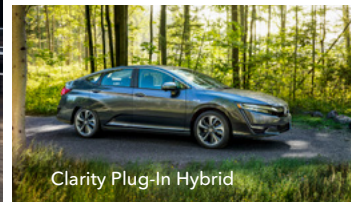

Insight

Clarity Fuel Cell

Clarity Plug-In Hybrid