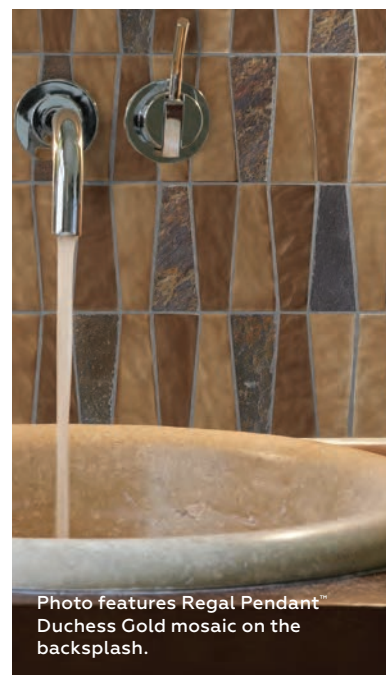

DUCHESS GOLD RP10

PHARAOH ONYX RP08

BARONESS BIJOU RP07

Photo features Regal Pendant™
Duchess Gold mosaic on the
backsplash.

VINTAGE HEX™

GLASS MOSAICS

Professional
TILE SOLUTIONS

1.5" HEXAGON MOSAIC – MESH-MOUNTED ON A 12 x 12 SHEET