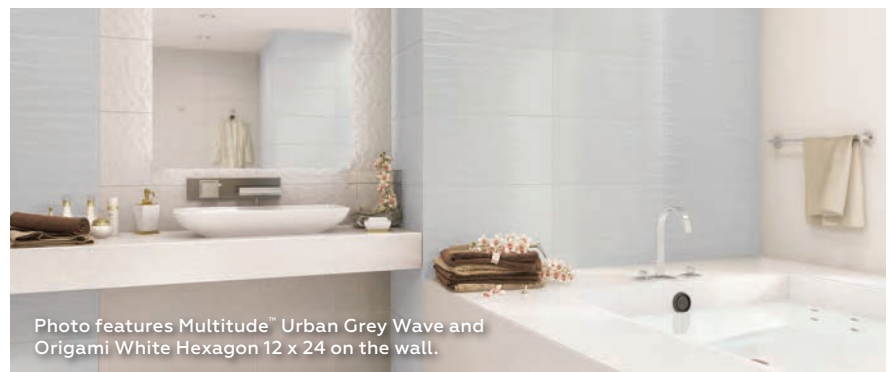

AVAILABLE TILE SIZES

Photo features Multitude™ Urban Grey Wave and Origami White Hexagon 12 x 24 on the wall.