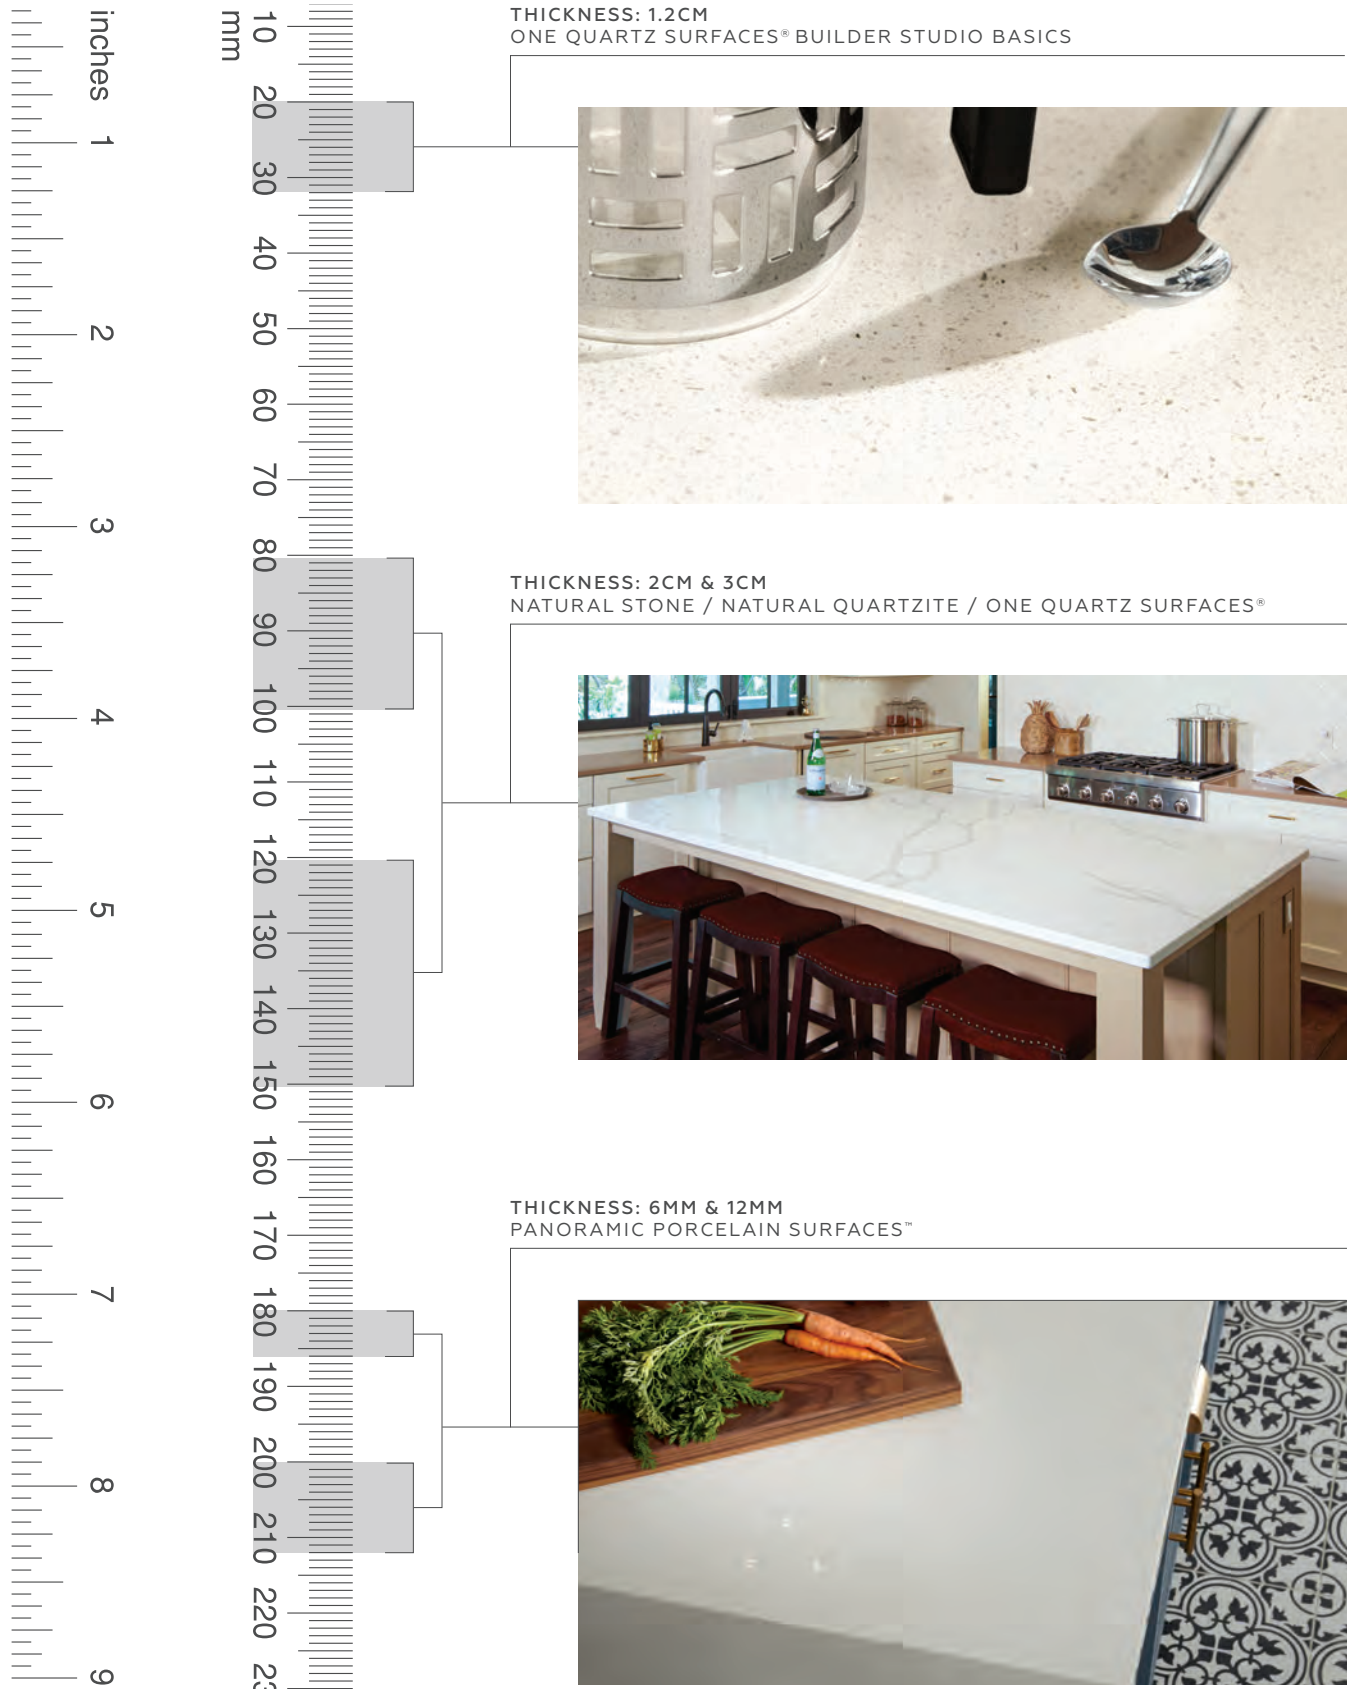

COUNTERTOP & LARGE FORMAT SLAB

THICKNESS CHART