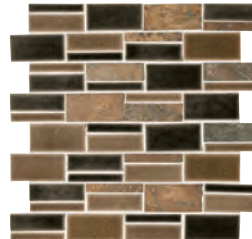

MIDPARK MOSAICS™

GLAZED PORCELAIN & STONE MOSAICS

1" RANDOM TRAPEZOID MOSAIC – MESH-MOUNTED ON A 12 x 12 SHEET

2" RANDOM SQUARE MOSAIC – MESH-MOUNTED ON A 12 x 12 SHEET

3" RANDOM RECTANGLE MOSAIC – MESH-MOUNTED ON A 12 x 12 SHEET

MP09 BARK

BLOCK™

COLORBODY™ PORCELAIN