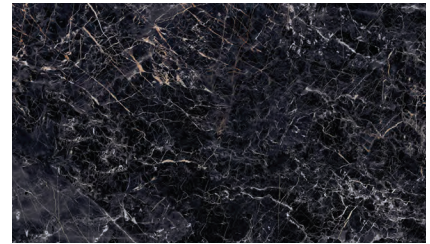

ELEMENTAL SELECTION (6MM & 12MM)

GLOSSY & MATTE FINISH

CALACATTA ARIES CM21

TITANIUM GREY CM13

ONYX GALAXY CM14

SLAB FACE – BOOK MATCHED APPLICATION

(OFFERED ON 12MM STATUARIO, CALACATTA, DIAMOND MINE & CALACATTA ARIES SLABS ONLY)