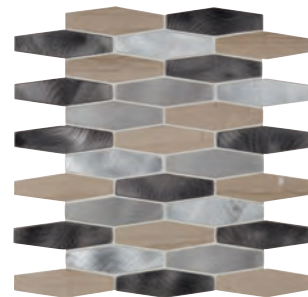

FOREVER AURA IM07

LUCENT SKIES™

GLASS & ALUMINUM MOSAICS

Professional
TILE SOLUTIONS

3/4 x 8 MOSAIC – MESH MOUNTED ON A 12 x 12 SHEET