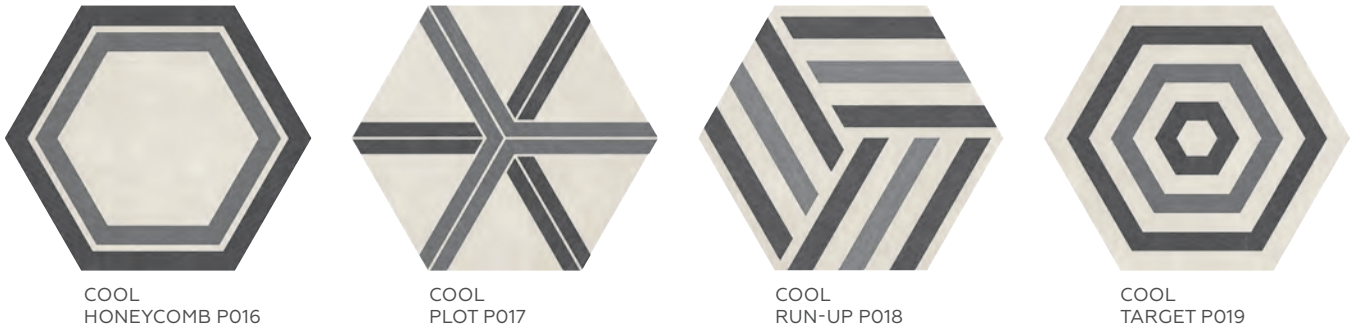

FLOOR TILE – COOL DECORATIVE ACCENTS

Photo features Bee Hive™ 24 x 20 decorative accents in cool blends on the floor and Black 24 x 20 hexagon on the wall.

AVAILABLE TILE SIZES

24 x 20

Floor Tile & Decorative Accents