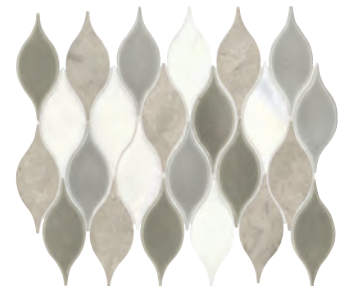

LUMIA LEAF GRAY DA31
Lumia Leaf Mosaic – Polished
(13" x 10" Sheet)