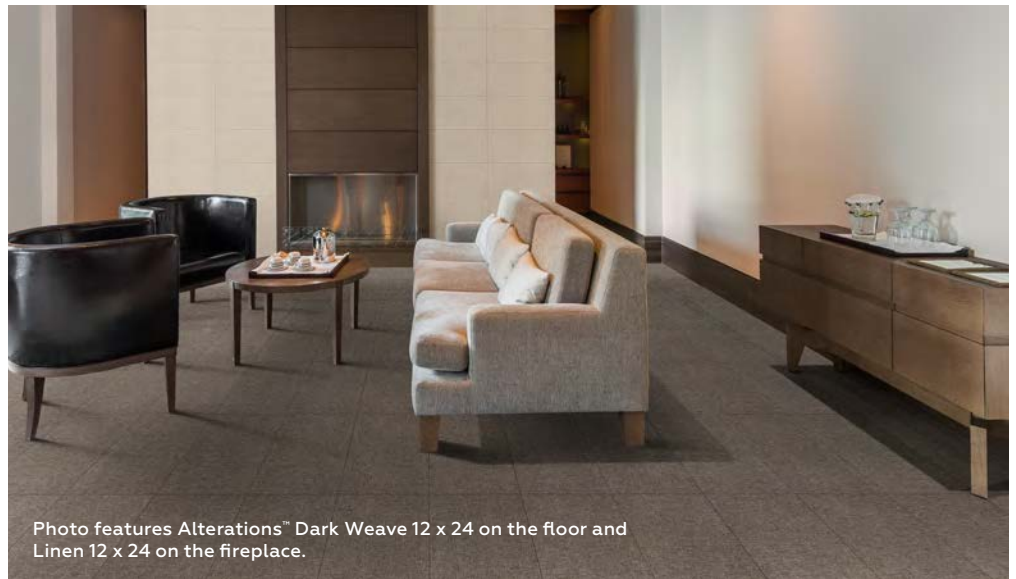

AT65 DARK WEAVE

AVAILABLE TILE SIZES

12 x 24
Floor Tile

Photo features Alterations™ Dark Weave 12 x 24 on the floor and Linen 12 x 24 on the fireplace.

Products are grouped by pricing tiers, Tier 1 being the least expensive. Some tiles may fit into higher tiers do to size, accent or possible added labor.