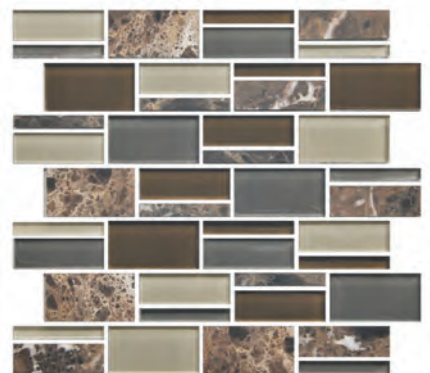

TORTOISE SHELL BLEND C139