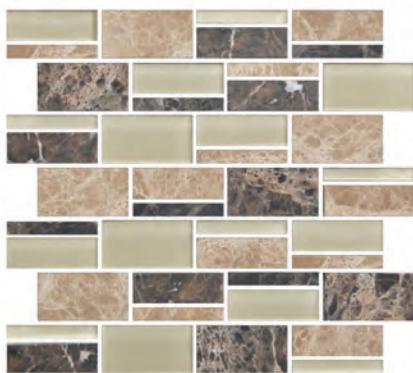

CATACOMBS MW11

COLOR APPEAL™

GLASS MOSAICS

3 x RANDOM GLASS & NATURAL STONE MOSAIC BLENDS – MESH-MOUNTED ON A 12 x 12 SHEET

PACIFIC COAST BLEND C136

SEA CLIFF BLEND C141

MOUNTAIN MORNING BLEND C140

PEBBLE BEACH BLEND C137