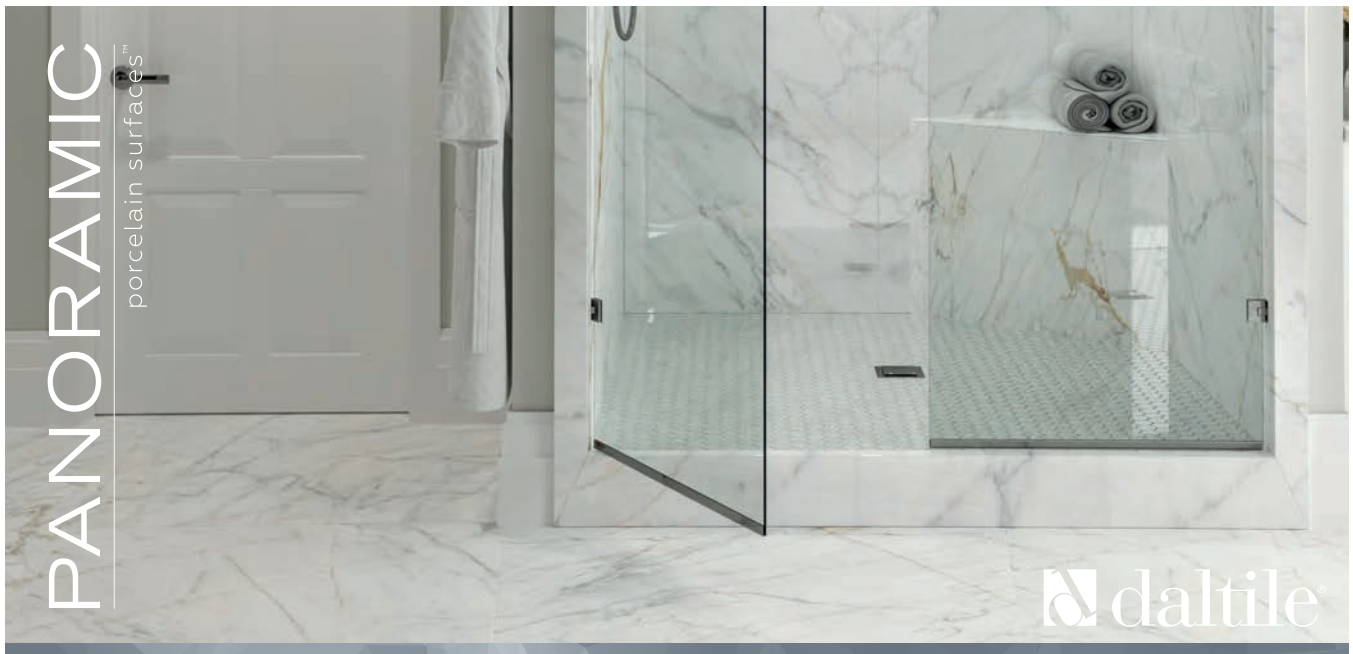

ELEVATE THE AMBIANCE OF VIRTUALLY ANY SPACE WITH THE SOPHISTICATED MARBLE LOOKS WITHIN ELEMENTAL SELECTION.

Create drama with striking vein patterns, or infuse tranquility with subtle marbling designs. Large format slabs create fewer grout lines for a more seamless appearance in both glossy and matte finishes. By combining the look of natural stone with the value and ease of porcelain, Elemental Selection reinvents classic décor.