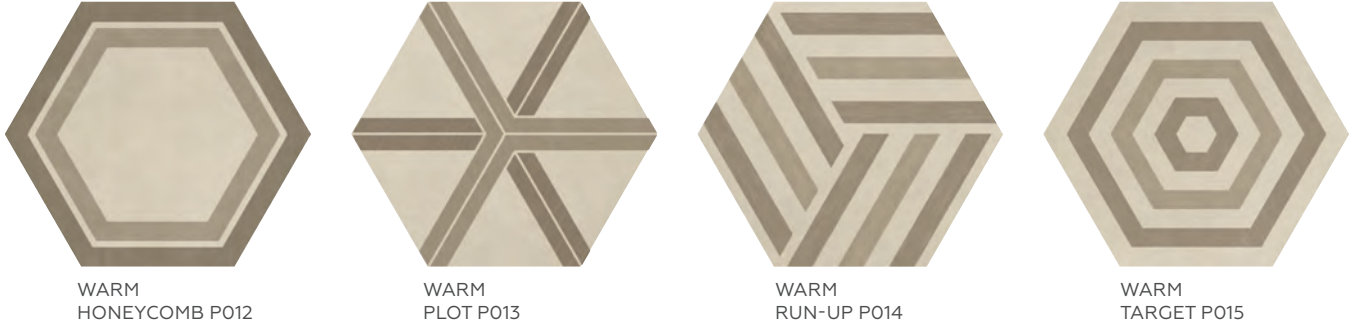

FLOOR TILE – COOL DECORATIVE ACCENTS

Photo features Bee Hive™ 24 x 20 decorative accents in cool blends on the floor and Black 24 x 20 hexagon on the wall.

AVAILABLE TILE SIZES

24 x 20

Floor Tile & Decorative Accents