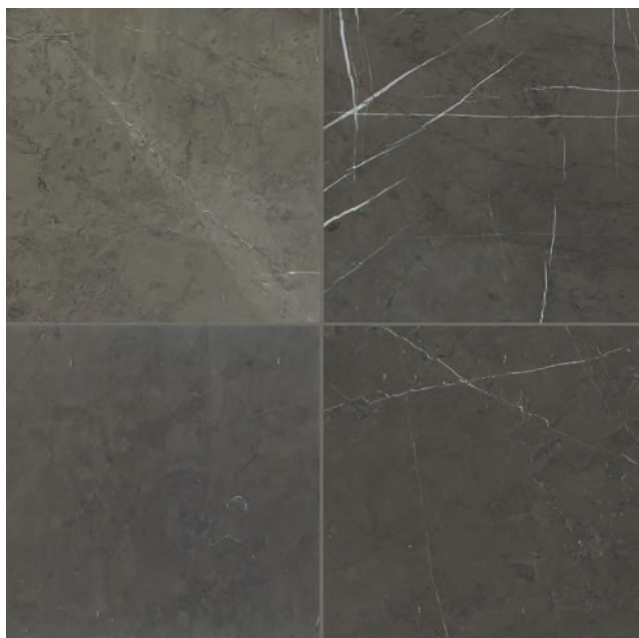

ANTICO SCURO MARBLE

M049

ANTICO SCURO M049
12" x 24", 12" x 12" & 3" x 6" – Polished
12" x 24", 12" x 12" & 3" x 6" – Honed