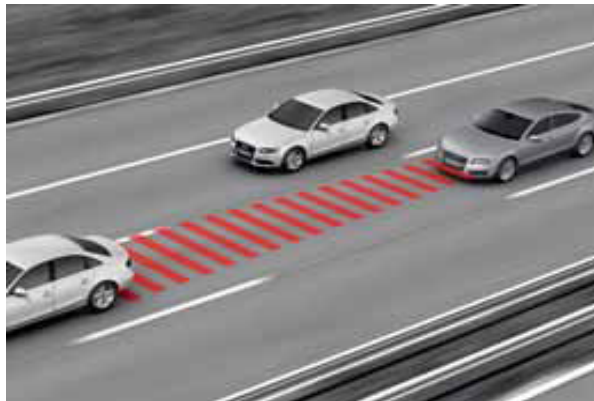

Audi A6 Technology

Audi active lane assist*

Adaptive cruise control with pre-sense front*

Audi side assist including pre-sense rear*

[Click target to find out more on Audi driver assistance systems](#)

Night vision assistant with pedestrian detection*