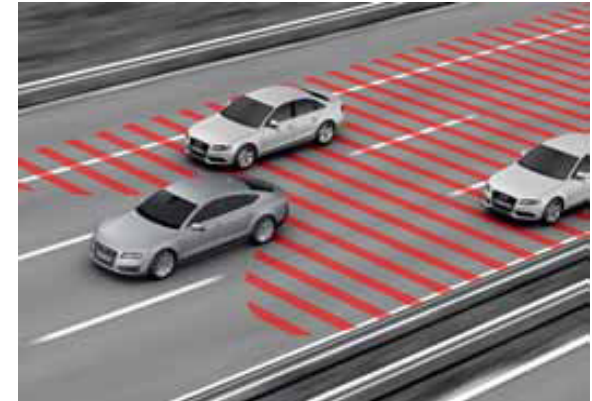

Audi A6 Technology

Audi active lane assist*

Adaptive cruise control with pre-sense front*

Audi side assist including pre-sense rear*

[Click target to find out more on Audi driver assistance systems](#)

Night vision assistant with pedestrian detection*