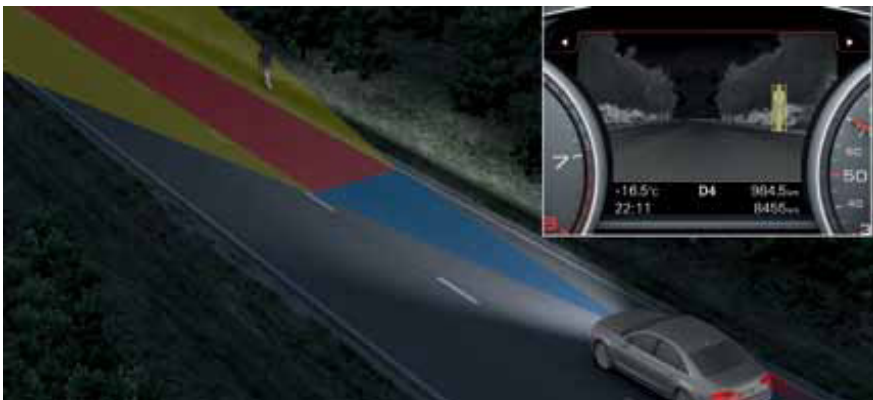

Audi A6 Technology

Audi active lane assist*

Adaptive cruise control with pre-sense front*

Audi side assist including pre-sense rear*

[Click target to find out more on Audi driver assistance systems](#)

Night vision assistant with pedestrian detection*