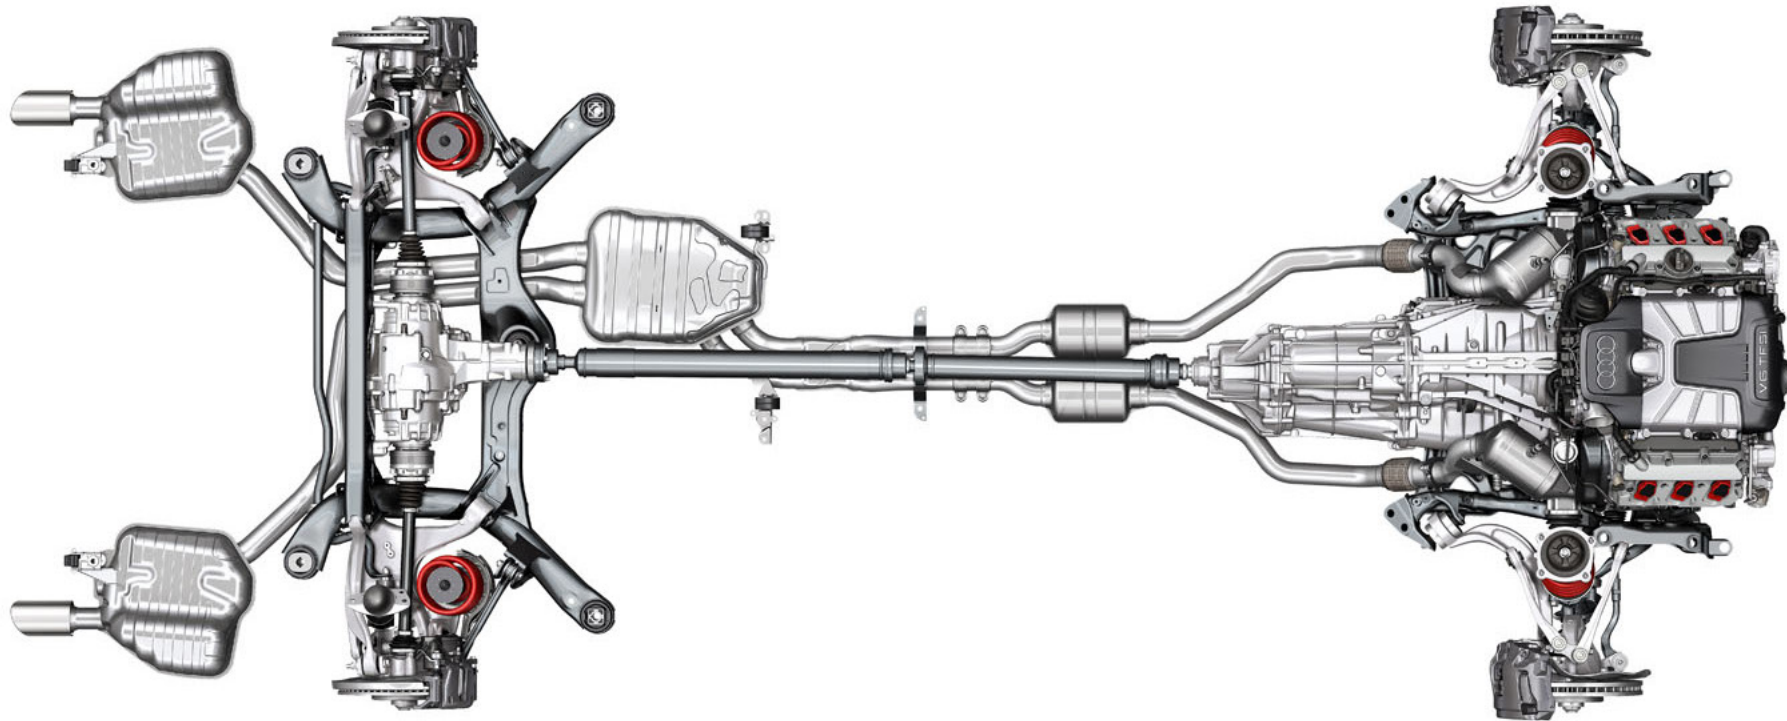

The advantage of quattro®

It's the technology that has given Audi the edge on the racetrack ever since it was first introduced over 30 years ago – a technology that delivers ultimate control whilst enhancing the sporty characteristics which make the A6 so thrilling to drive.

Click the target below for more information on quattro

It's called quattro® permanent all-wheel drive. The principle is simple: in the same way that four brakes ensure better deceleration, four permanently-driven wheels deliver better acceleration and road-holding, pushing or pulling the car as needed, for a driving experience that's both dynamic and safe. In the A6, asymmetric dynamic torque distribution continuously distributes drive power between the front and rear axles, depending on weather conditions, road surface and gradient. This leads to greater flexibility and an enhanced, sportier drive.

quattro® with Sports differential

The optional electronically regulated Sports differential distributes variable amounts of drive force to each rear wheel, ensuring outstanding acceleration performance in corners and stabilising the vehicle's response to load change. It also brings better direct steering characteristics and, as it requires less steering effort, more agile handling.