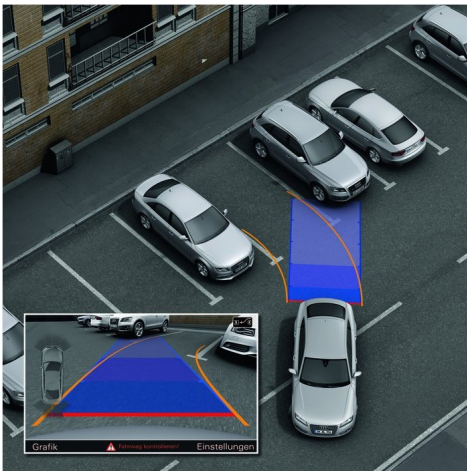

Reverse Camera