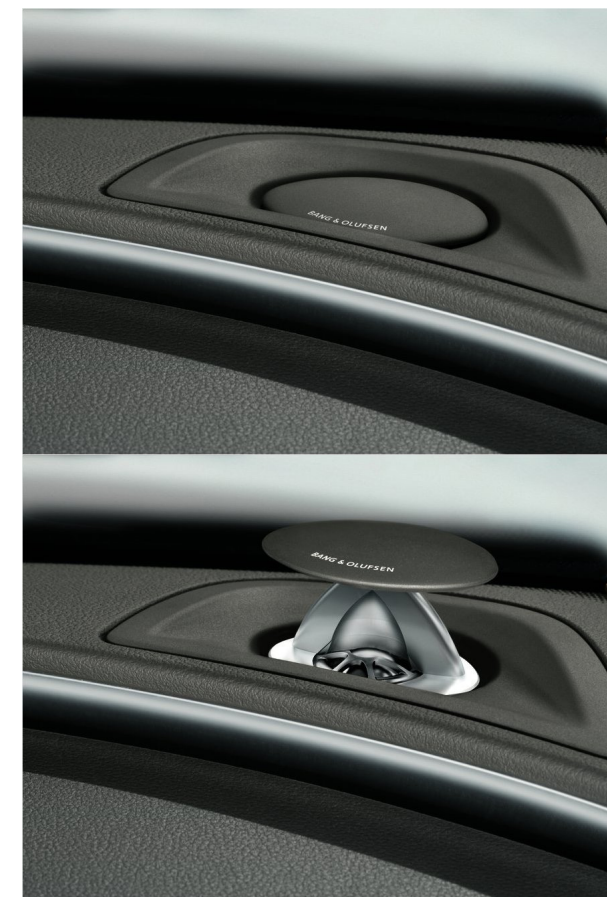

Pr Code		Price From (€)
7HE	Leather Armrests - Only available in combination with Valcona leather	450
7TL	Inlays, Fine grain ash natural brown, extended	943
7TD	Inlays, Beaufort Walnut	1225
7X5	Park Assist Advanced (Self Parking) - searches for suitable parking spaces along the road by means of ultrasonic sensors, calculates the ideal parking path and performs the steering action virtually automatically. Steering is done by the vehicle, the driver need only accelerate and apply the brakes	549
7TH	Inlays, Aluminium Delta	478
8G1	High Beam Assistant - Not with S Line or with PX2/PXC	234
8RF	Bang and Olufsen advanced sound system - Can only be ordered with PNQ	8442
8RY	BOSE® Surround Sound System	1393
8X1	Headlight Washers - Not with S Line or with PX2/PXC	436
9AQ	4 Zone Climate Control - includes front control panel with digital display, as well as separate temperature control for the driver and front passenger sides. Additional controls with digital display in the rear with separately adjustable temperature and blower settings for right and left side. Air vents in the B-pillars and automatic recirculation by means of air quality sensor, use of residual heat, separate regulation of footwell temperature and ventilated glove compartment.	1027
9JA	Non Smoking package. Not available on allroad quattro models	0
9R1	Night vision assistant with highlighting of detected pedestrians. Only in conjunction with 8X1 or PX2/PXC on SE or SE Business.	2814
9ZC	Audi Connect and Audi Phone Box - Can only be ordered with PNQ	1294
9ZE	Audi Phone Box with wireless charging - PNQ needed for wireless charging	591
9ZK	Audi Connect - Can only be ordered with PNQ	704
GH2	quattro® with sports differential. Available on models with 218bhp and above	1964
GZ2	Power assisted closing for doors	830
KA2	RearView Camera - image of area behind the vehicle is shown on the MMI display, with dynamic display modes showing the calculated path (steer-angle dependent)	634

Bang and Olufsen advanced sound system with electrically rising tweeters in the dashboard.