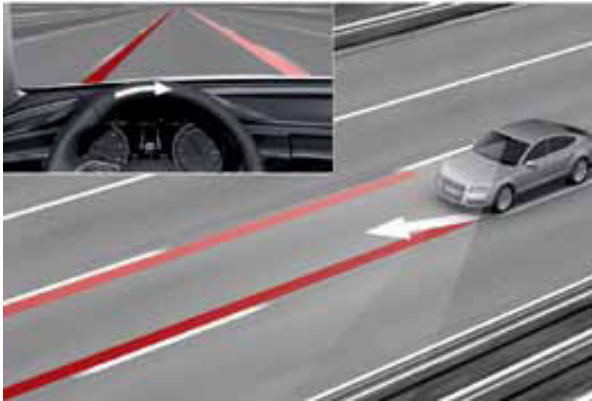

Audi A6 Technology

Audi active lane assist*

Adaptive cruise control with pre-sense front*

Audi side assist including pre-sense rear*

[Click target to find out more on Audi driver assistance systems](#)

Night vision assistant with pedestrian detection*