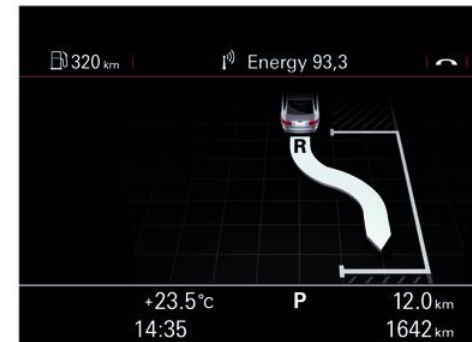

Audi A6 Assistance Package

Assistance Package adds the following equipment from €2,095 (Band A3).

Normally, these options would cost over €3,647, but ordered as the Assistance Pack they are available for €2,095. This represents a customer saving of over €1,552 or 43%. Order Code: WC1

- Audi Adaptive Cruise Control with stop and go function
- Audi Active Lane Assist
- Audi Side Assist
- Electrically folding door mirrors
- Parallel park assist with 360° display