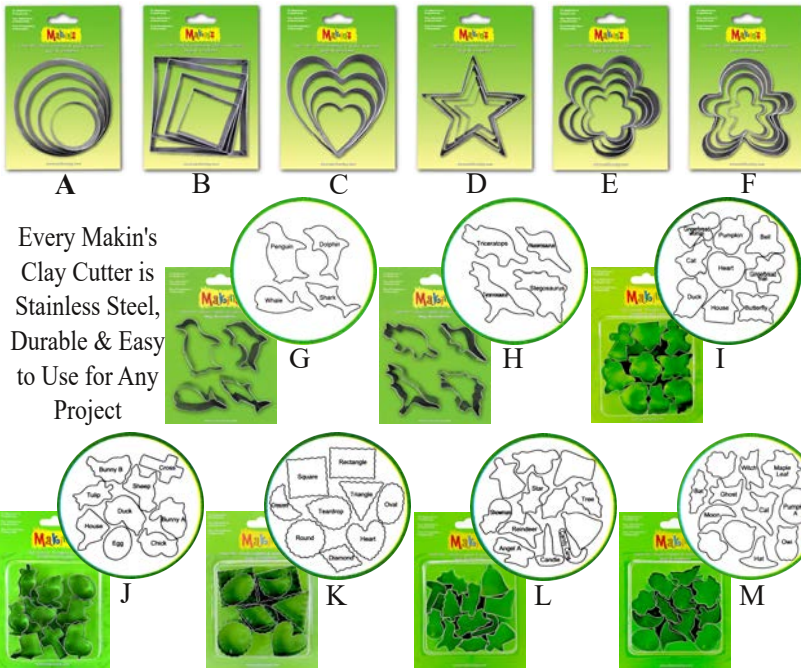

3-Piece Cutter Sets (0.75 - 1.5 in. x 0.75 in.)...	1	6	12
(36001) Round	$2.39	1.79	1.43
(36002) Square			
(36003) Triangle			
(36004) Rectangle			
(36005) Oval			
(36006) Star			
(36007) Heart			
(36008) Flower			
(36009) Butterfly			
(36010) Frog			
(36011) Teddy Bear			
(36012) Dove			
(36013) Hand			
(36014) Fish			
(36015) Snowman			
(36016) Bulb Ornament			
(36017) Angel			
(36018) Santa			
(36019) Tree			
(36020) Bell			
(36021) Ice Cream Cone			
(36022) Ribbon			
(36023) House			
(36024) Teapot			
(36025) Umbrella			
(36026) Airplane			
(36027) Cake			
(36028) Holly Leaf			
(36029) Maple Leaf			
(36030) Baby Foot			
(36031) Water Drop			
(36032) Sun			
(36033) Cloud			
(36034) Lightning Bolt			
(36035) Dress			
(36036) Hand Bag			
(36037) Boot			
(36038) BCA Ribbon			
(36039) Caption			
(36040) Fleur De Lis			

Thousands of Possibilities!

Every Makin's Clay Cutter is Stainless Steel, Durable & Easy to Use for Any Project

Tin Cutter Sets	1	6	12
(Tin Size: 2.75" dia. x 0.75")			
A (37002) Numbers (9 pcs).....	$9.99	7.49	5.99
(Tin Size: 2" dia. x 0.75")			
B (37004) Mini Geo (12 pcs).....	8.49	6.37	5.09
(Tin Size: 4.75" dia. x 0.75")			
C (37001) Alphabet (26 pcs).....	16.99	12.74	10.19
D (37003) Geo (22 pcs).....	13.99	10.49	8.39
E (37005) Flower/Leaf (15 pcs).....	11.99	8.99	7.19
F (37006) Bugs (11 pcs).....	11.99	8.99	7.19
G (37007) Children (7 pcs).....	11.99	8.99	7.19
H (37008) Animal (12 pcs).....	11.99	8.99	7.19