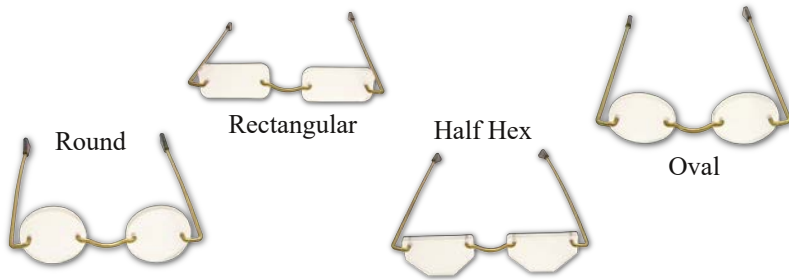

Roman 4 Digit
(CLNUR4)

Sunburst Clock Faces

(CLNFFA) Full Arabic, Gold on Black, 6"

- 1..... \$2.40
- 6..... 1.80
- 12.... 1.50
- 25.... 1.30

Doll Glasses with Acrylic Lenses

		Size	1	6	12	48
(DGL001)	Oval	1-7/8"	\$2.25	1.70	1.05	0.90
(DGL002)	Oval	2-1/8"	2.30	1.75	1.10	0.95
(DGL012)	Oval	2-5/8"			\$12/dozen	
(DGL013)	Half Hex	1-1/4"	2.35	1.70	1.20	0.95
(DGL014)	Half Hex	1-3/4"			\$12/dozen	
(DGL007)	Half Hex	2-5/8"	2.35	1.70	1.20	0.95
(DGL015)	Half Hex	3-1/8"			\$12/dozen	
(DGL016)	Half Hex	3-1/4"			\$12/dozen	
(DGL017)	Rectangular	1-3/4"			\$12/dozen	
(DGL010)	Rectangular	2-1/4"	2.30	1.75	1.10	0.95
(DGL018)	Rectangular	2-5/8"			\$12/dozen	
(DGL019)	Rectangular	3-1/16"			\$12/dozen	
(DGL020)	Rectangular	3-1/8"			\$12/dozen	
(DGL021)	Rectangular	3-1/2"			\$12/dozen	
(DGL011)	Round	2-3/16"	2.35	1.75	1.20	0.95