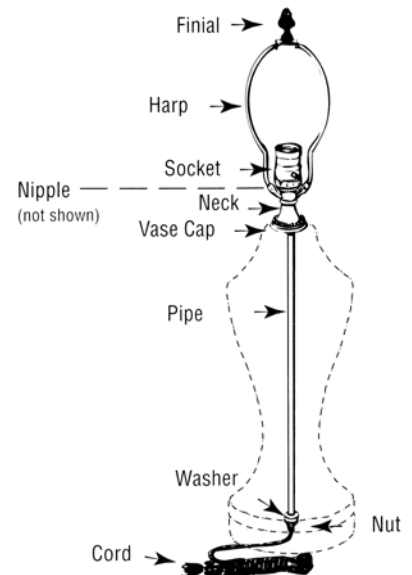

1/4-27 Fits harp tops

THREAD SIZES

1/8 I.P. is lamp pipe and nipple size

WIRING ASSEMBLY FOR ANY TABLE LAMP WHEN PIPE RUNS THROUGH CENTER

Nipples/All-Threads

50 per package

(ELNI001)	1/2"	\$3.25
(ELNI002)	3/4"	3.75
(ELNI003)	7/8"	3.95
(ELNI004)	1"	4.40
(ELNI005)	1-1/2"	7.50