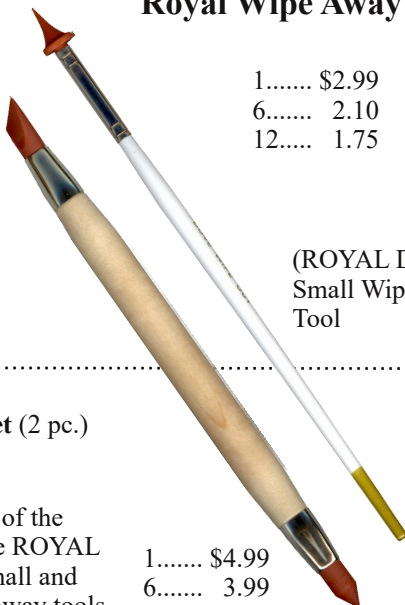

Royal Wipe Away Tools

(ROYAL D65)
Double-Ended
Wipe Away Tool

1..... \$2.99
6..... 2.10
12.... 1.75

(ROYAL D66)
Small Wipe Away
Tool

Wipe Away Tool Set (2 pc.)
(ROYAL D67)

A combination pack of the ROYAL D65 and the ROYAL D66, includes the small and double-ended wipe away tools.