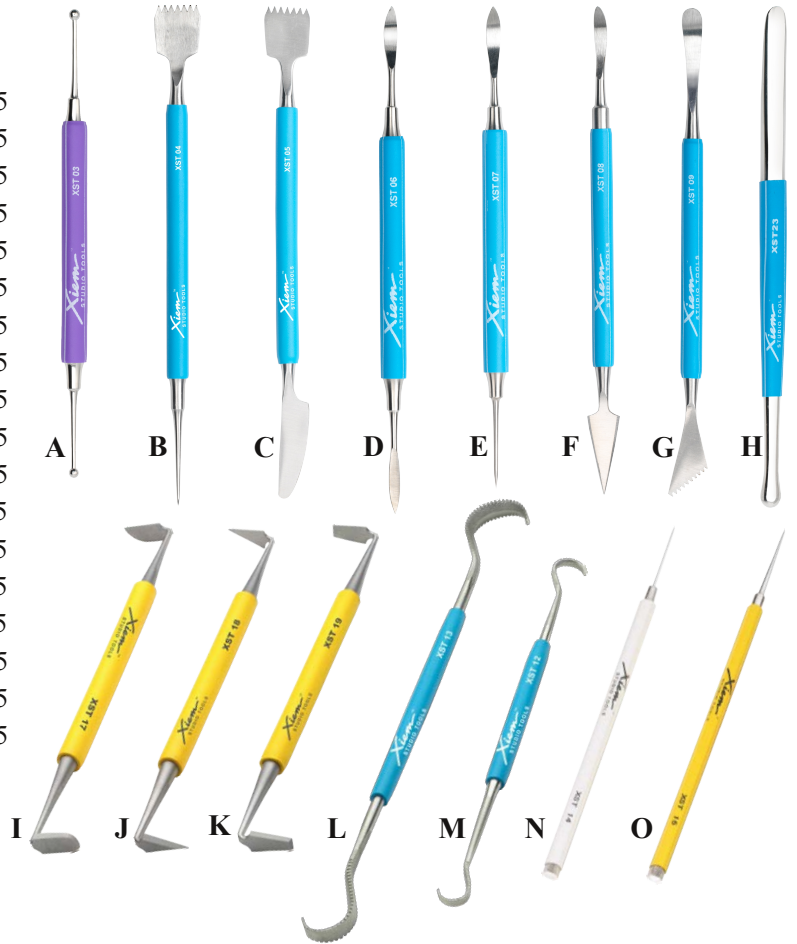

\$28.95

9 pc. Modeling & Carving Tool Set \$34.95
(XIEM PSTS9MC)

7 PC. Sgraffito & Detailing Set \$28.95
(XIEM PSTS7SD)

hours
Mon-Fri, 10am-5:30pm (CT)

Stainless Steel Hand Tools

A	(XIEM XST00) Stylus Tool (3.5/4 mm ball size).....	6.95
A	(XIEM XST01) Stylus Tool (1/1.5 mm ball size).....	6.95
A	(XIEM XST02) Stylus Tool (1.5/2 mm ball size).....	6.95
A	(XIEM XST03) Stylus Tool (2.5/3 mm ball size).....	6.95
B	(XIEM XST04) Needle & Scoring Tool.....	9.95
C	(XIEM XST05) Fettling & Scoring Tool.....	9.95
D	(XIEM XST06) Clean Up Tool.....	6.95
E	(XIEM XST07) Lace Tool.....	6.95
F	(XIEM XST08) Clean Up Tool.....	8.95
G	(XIEM XST09) Scoring & Joint Smoothing Tool.....	10.95
H	(XIEM XST23) Modeling & Sculpting Tool.....	9.95
I	(XIEM XST17) Trimming Tool.....	11.95
J	(XIEM XST18) Trimming Tool.....	11.95
K	(XIEM XST19) Trimming Tool.....	11.95
L	(XIEM XST13) Griffon Tool 8".....	11.95
M	(XIEM XST12) Griffon Tool 6.3".....	8.95
N	(XIEM XST14) Porcelain Needle Tool.....	5.95
O	(XIEM XST15) Stoneware Needle Tool.....	5.95