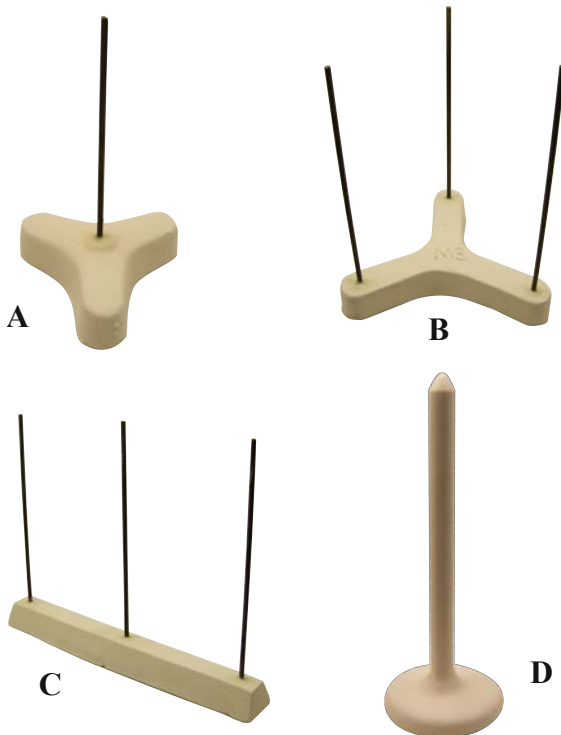

\$95.50

Stilt sizes are approximations.

Waterglobe Stilt
(CREAT 4023)

Use with square posts (sold separately)

\$15.00

Bama Egg Stands

- A (BAMA M-1) Single 4" tall rod \$4.10
- B (BAMA M-3) Three 6" tall rods 7.55
- C (BAMA M-4) Bar w/ three 6" tall rods 7.85
- C (BAMA M-5) Bar w/ four 6" tall rods 9.25
- D (BAMA M-6) Individual - 5-1/4" stem 6.20
- D (BAMA M-7) Individual - 7" stem 6.85
- D (BAMA M-8) Individual - 10" stem 7.85