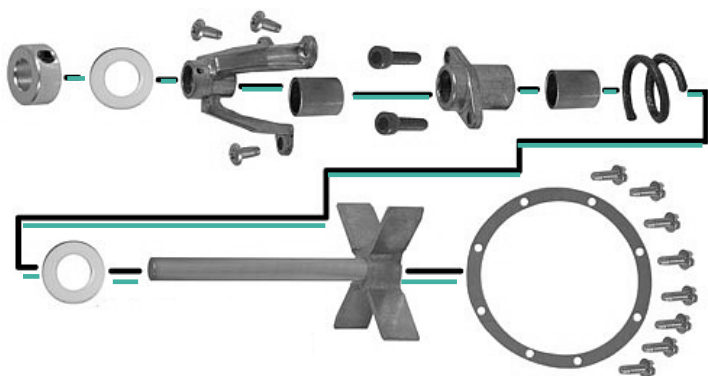

Supply Parts

We Supply The Parts You Need!

200-4	Coupler, Stainless Steel w/ Set Screws	$79.30
200-28	1/2" Diameter Stainless Steel Shaft (28")	45.95
200-16	Clear Hose, 3/4-inch Plastic (per foot)	2.50
200-18	3/4" Plastic (Nozzle) Adapter	5.95
200-23	Reinforcement Rods (set)	44.95
200-26	Bottom Mixer Blades (Aluminum)	75.99
200-27	Top Mixer Blades (Aluminum)	75.99
200-29	Mixer Bracket with Handle	59.95
300-20	Faucet, 3/4-inch Plastic	8.95
200-31	6' Length Clear Hose, 1-inch Dia. (Reinforced)	45.95
200-17	3/4" Nozzle (Flow Regulated - Gas Pump Type)	53.95
200-32	1" Nozzle (Flow Regulated - Gas Pump Type)	53.95
M100-RK	M100 Campbell Pump Rebuild Kit	99.95