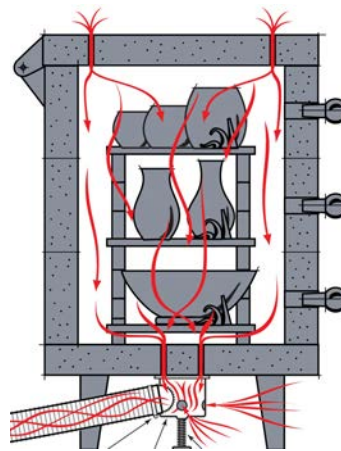

All shelves are multi-sided to fit contour of kiln unless stated as rectangle, round or square.

Skutt EnviroVent 2

The EnviroVent 2 actively removes fumes from your kiln before they can enter the room and vent them outside keeping your studio free of smell. It works by using a wall mounted fan to draw a very small amount of air through holes drilled in the slab (floor).