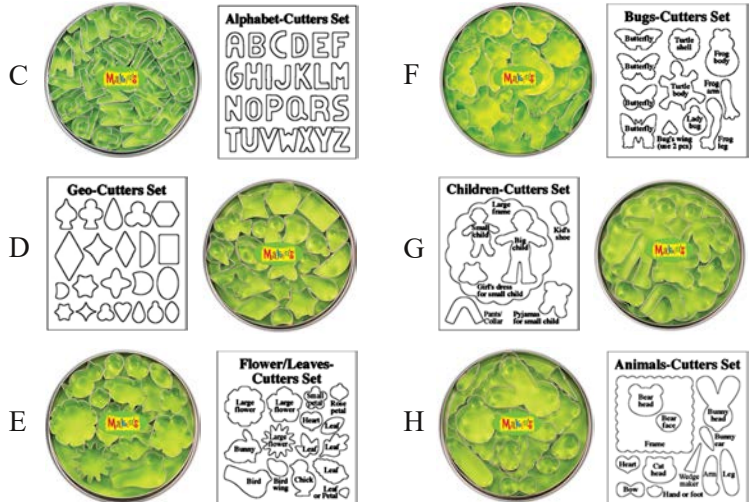

4-Piece Cutter Sets	1	6	12
(Size: 4.75/4.0/3.0/2.25 in. wide x 0.75 in. tall)			
A (36501) Round.....	$4.99	3.74	2.99
B (36502) Square.....	4.99	3.74	2.99
C (36503) Heart.....	4.99	3.74	2.99
D (36504) Star.....	4.99	3.74	2.99
E (36505) Flower.....	4.99	3.74	2.99
F (36506) Gingerbread Man.....	4.99	3.74	2.99
(Size: 2.0 in. wide x 0.75 in. tall)			
G (37101) Sea Animals.....	3.29	2.47	1.97
H (37102) Dinosaurs.....	3.29	2.47	1.97
9-Piece Cutter Sets			
(Size: 1.25 - 1.5 in. wide x 0.75 in. tall)			
I (37012) Everyday.....	5.99	4.49	3.59
J (37016) Easter.....	5.99	4.49	3.59
K (37020) Crinkle Cutters.....	5.99	4.49	3.59
12-Piece Cutter Sets			
(Size: 1.25 - 1.5 in. wide x 0.75 in. tall)			
L (37051) Christmas.....	7.99	5.99	4.79
M (37052) Halloween.....	7.99	5.99	4.79

3-Piece Cutter Sets (0.75 - 1.5 in. x 0.75 in.)...	1	6	12
(36001) Round	$2.39	1.79	1.43
(36002) Square			
(36003) Triangle			
(36004) Rectangle			
(36005) Oval			
(36006) Star			
(36007) Heart			
(36008) Flower			
(36009) Butterfly			
(36010) Frog			
(36011) Teddy Bear			
(36012) Dove			
(36013) Hand			
(36014) Fish			
(36015) Snowman			
(36016) Bulb Ornament			
(36017) Angel			
(36018) Santa			
(36019) Tree			
(36020) Bell			
(36021) Ice Cream Cone			
(36022) Ribbon			
(36023) House			
(36024) Teapot			
(36025) Umbrella			
(36026) Airplane			
(36027) Cake			
(36028) Holly Leaf			
(36029) Maple Leaf			
(36030) Baby Foot			
(36031) Water Drop			
(36032) Sun			
(36033) Cloud			
(36034) Lightning Bolt			
(36035) Dress			
(36036) Hand Bag			
(36037) Boot			
(36038) BCA Ribbon			
(36039) Caption			
(36040) Fleur De Lis			

Thousands of Possibilities!

Every Makin's Clay Cutter is Stainless Steel, Durable & Easy to Use for Any Project