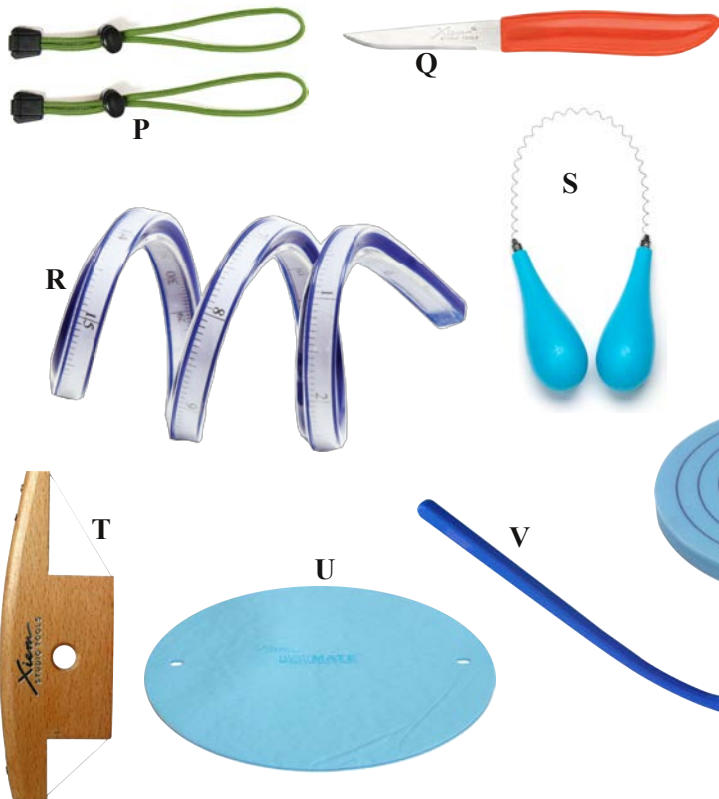

Stainless Steel Hand Tools

A	(XIEM XST00) Stylus Tool (3.5/4 mm ball size).....	6.95
A	(XIEM XST01) Stylus Tool (1/1.5 mm ball size).....	6.95
A	(XIEM XST02) Stylus Tool (1.5/2 mm ball size).....	6.95
A	(XIEM XST03) Stylus Tool (2.5/3 mm ball size).....	6.95
B	(XIEM XST04) Needle & Scoring Tool.....	9.95
C	(XIEM XST05) Fettling & Scoring Tool.....	9.95
D	(XIEM XST06) Clean Up Tool.....	6.95
E	(XIEM XST07) Lace Tool.....	6.95
F	(XIEM XST08) Clean Up Tool.....	8.95
G	(XIEM XST09) Scoring & Joint Smoothing Tool.....	10.95
H	(XIEM XST23) Modeling & Sculpting Tool.....	9.95
I	(XIEM XST17) Trimming Tool.....	11.95
J	(XIEM XST18) Trimming Tool.....	11.95
K	(XIEM XST19) Trimming Tool.....	11.95
L	(XIEM XST13) Griffon Tool 8".....	11.95
M	(XIEM XST12) Griffon Tool 6.3".....	8.95
N	(XIEM XST14) Porcelain Needle Tool.....	5.95
O	(XIEM XST15) Stoneware Needle Tool.....	5.95

Essential Clay Tools

P	(XIEM CBT2-LG) Reusable Clay Bag Ties.....	$3.95
Q	(XIEM PKO) Potter's Knife.....	2.50
R	(XIEM FR16) 16" Flexible Ruler.....	8.95
S	(XIEM TCC) The Clay Cutter.....	12.95
T	(XIEM XBEVEL) X-Bevel Angle Cutter.....	8.75
U	(XIEM XBM12) 12" BatMate.....	8.95
V	(XIEM XPW2) Adjustable Potter's Wand.....	15.95
W	(XIEM XSAF) Self Adhesive Foam Bat Cushion....	9.95
X	(XIEM XSPONGE2) X-Sponge II.....	11.95
Y	(XIEM XSPONGE2-RS) Replacement Sponges.....	7.75
-	(XIEM XS3SLIM) X-Sponge III.....	11.95