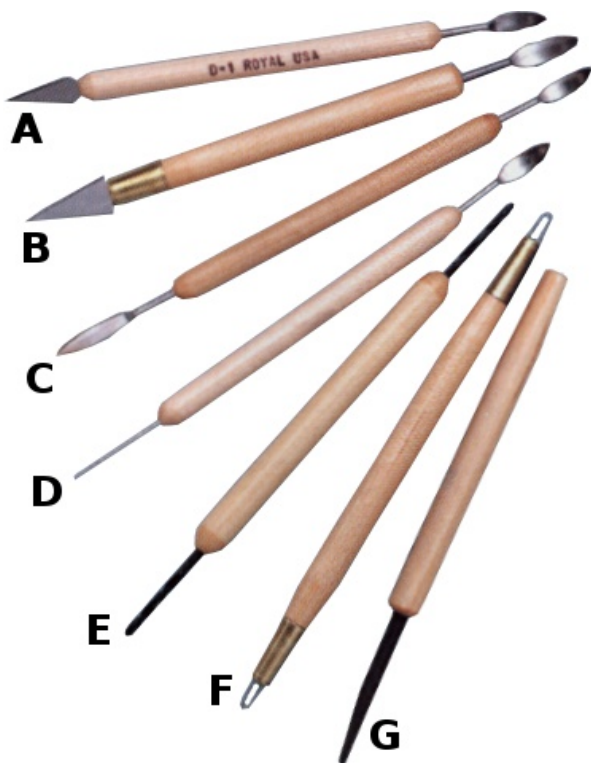

(KEMPE DDK)

1.... \$11.49
6..... 10.34
12.... 9.19

Eye Setting Wax

(KEMPE ESW)

1.... \$4.95
6..... 3.95
12.... 3.45

Royal Tools

Royal offers a vast assortment of tools for the ceramic and pottery artist. Choose tools ranging from a variety of cleaning tools to spoolies.