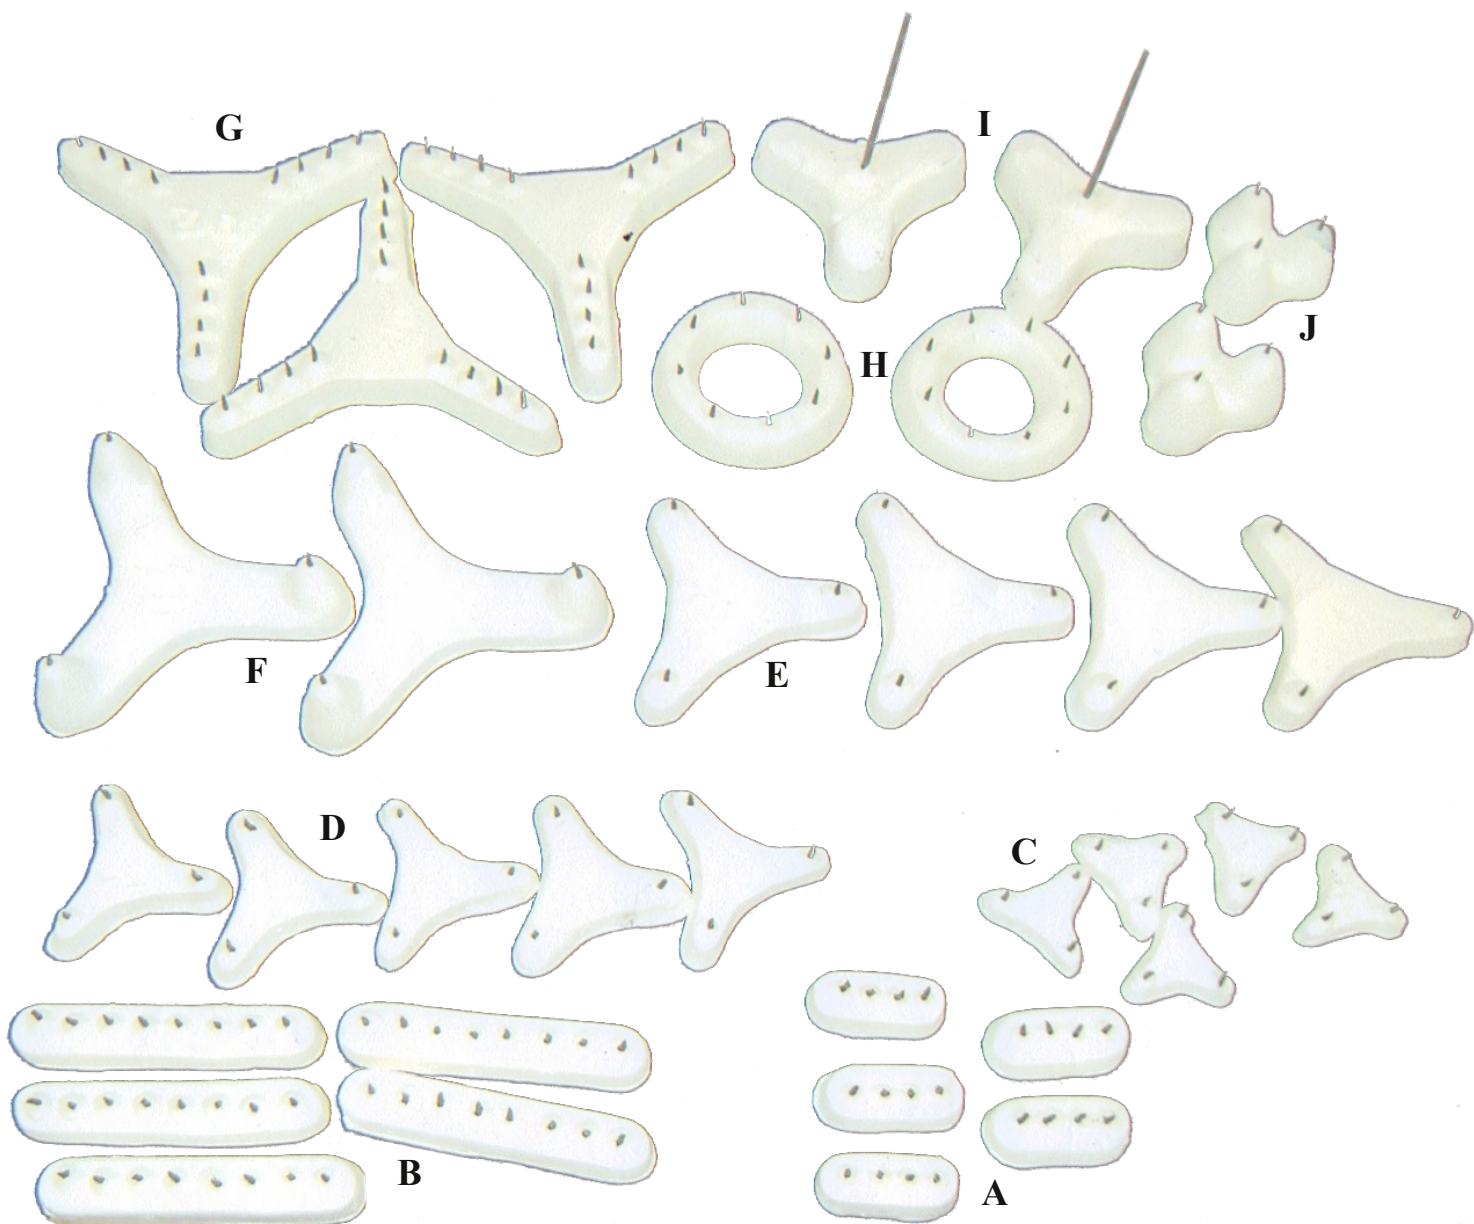

Bama 35-Piece Stilt Starter Set (BAMA SK1) Includes 35 stilts

Includes Stilts:

- **A)** 5 x 1.25" Bar Stilts (4 pin)
- **B)** 5 x 3" Bar Stilts (8 pin)
- **C)** 5 x 1" Three-Leg Stilt (3 pin)
- **D)** 5 x 1.75" Three-Leg Stilt (3 pin)
- **E)** 4 x 2.25" Three-Leg Stilt (3 pin)
- **F)** 2 x 3" Three-Leg Stilt (3 pin)
- **G)** 3 x 3.5" Three-Leg Stilt (12 pin)
- **H)** 3 x 1.75" Circle Stilt (8 pin)
- **I)** 2 x Single Rod Stilt
- **J)** 2 x 0.75" Elevated Stilt (3 pin)

$95.50

Stilt sizes are approximations.