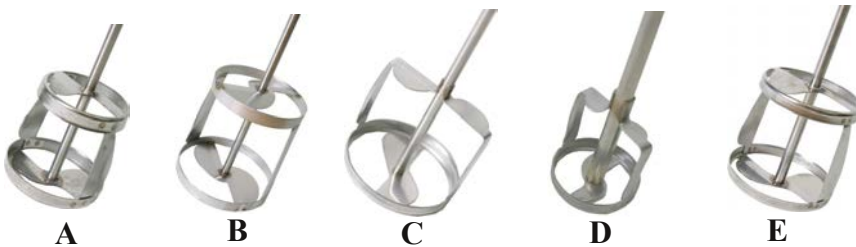

Jiffy Mixers

	Shaft Length	Container Size	Top Dia.	Bottom Dia.	Head Depth	Shaft Dia.	Max RPM	Price
A (JIFFY MIX ES)	20-1/2"	2-5 gal.	3-1/4"	3-3/4"	3-3/4"	3/8"	1000	$57.15
B (JIFFY MIX HD)	40"	75-100 gal.	8-1/2"	9-3/4"	10"	3/4"	250	219.95
C (JIFFY MIX HS-1)	10-1/4"	1-2 gal.	2-5/8"	2-5/8"	2-3/8"	1/4"	1200	29.50
C (JIFFY MIX HS-2)	14-3/4"	1-2 gal.	2-5/8"	2-5/8"	2-3/8"	1/4"	1200	21.45
C (JIFFY MIX HS-3)	30"	1-2 gal.	2-5/8"	2-5/8"	2-3/8"	1/4"	800	24.20
D (JIFFY MIX LM)	10-1/4"	Pint	1-1/4"	1-1/4"	1-3/8"	1/4"	1200	17.05
E (JIFFY MIX PS-1)	20-1/2"	5-10 gal.	4-5/8"	5-1/8"	5"	1/2"	800	60.50
E (JIFFY MIX PS-2)	40"	10-50 gal.	4-5/8"	5-1/8"	5"	1/2"	450	75.95