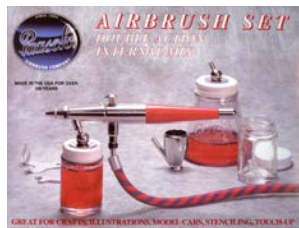

Paasche Airbrush Kit

Single Action
(AIR001) H Set
1... $70.95
3.... 64.95